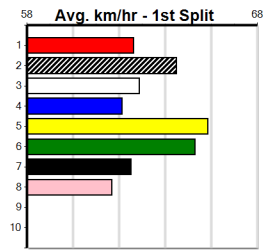

EDWARDS ELECTRICAL (300+ RANK)

Distance: 450m, Race Type: Grade 7, Total Prizemoney: $1,530
1st: $1,000, 2nd: $320, 3rd: $160, 4th: $50

Watchdog Tips: [ ] [ ] [ ] [ ] Bet: [ ]

Form Box Wgt Dist Track Date Time BON Margin 1st/2nd (Time) PIR Checked Comment W/R Split 1 S/P Grade

EAT LESS JUNK [7]
BK Bitch Nov-22 Sire: FERAL FRANKY Dam: JUNK FOOD JUNKIE
Owner(s): A Lie
Trainer: Jason Sharp (Lara)
Winning Distances: < 300m (0) 300 - 399m (1) 400 - 499m (0) 500 - 599m (0) 600 - 699m (0) > 700m (0)
Winning Weights: 26.6(1)
Box History table and statistics.

IDENTIFY AS [7]
BK Bitch Nov-22 Sire: ZACK MONELLI Dam: WON'T STOP HER
Owner(s): D Keane
Trainer: Danielle Keane (Koroit)
Winning Distances: < 300m (0) 300 - 399m (0) 400 - 499m (1) 500 - 599m (0) 600 - 699m (0) > 700m (0)
Winning Weights: 25.5(1)
Box History table and statistics.

PAW XABIA (NSW)[7]
BK Bitch Mar-23 Sire: TIGGERLONG TONK Dam: DYNA ZESTY
Owner(s): B Wheeler
Trainer: Daniel Gibbons (Avalon)
Winning Distances: < 300m (0) 300 - 399m (0) 400 - 499m (1) 500 - 599m (0) 600 - 699m (0) > 700m (0)
Winning Weights: 28.6(1)
Box History table and statistics.

WHITE IVERSON [7]
F Dog Oct-22 Sire: FERAL FRANKY Dam: ZIPPING ABILENE
Owner(s): M Chapple
Trainer: Chris Armstrong (Hoppers Crossi)
Winning Distances: < 300m (0) 300 - 399m (1) 400 - 499m (0) 500 - 599m (0) 600 - 699m (0) > 700m (0)
Winning Weights: 31.4(1)
Box History table and statistics.

FENELLA (NSW)[7]
RF Bitch Feb-23 Sire: ALLEN DEED Dam: ELANDA BALE
Owner(s): F Herbert
Trainer: Daniel Gibbons (Avalon)
Winning Distances: < 300m (0) 300 - 399m (0) 400 - 499m (1) 500 - 599m (0) 600 - 699m (0) > 700m (0)
Winning Weights: 25.9(1)
Box History table and statistics.

1

2

3

4

5