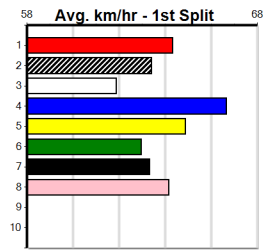

Owner(s):

Winning Distances: < 300m (0) 300 - 399m (0) 400 - 499m (0) 500 - 599m (0) 600 - 699m (0) > 700m (0)

Winning Weights:

Box History

MATKO HIRE (300+ RANK)

Distance: 390m, Race Type: Grade 6, Total Prizemoney: \$1,530
1st: \$1,000, 2nd: \$320, 3rd: \$160, 4th: \$50