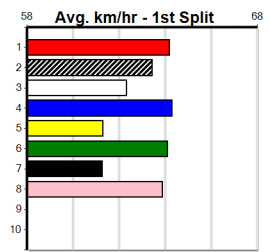

CASSIGN DESIGN (300+ RANK)

Distance: 450m, Race Type: Grade 5, Total Prizemoney: $1,530
1st: $1,000, 2nd: $320, 3rd: $160, 4th: $50

Watchdog Tips:

Bet:

Table with columns: Form Box, Wgt, Dist, Track, Date, Time, BON, Margin, 1st/2nd (Time), PIR, Checked, Comment, W/R, Split 1, S/P, Grade

BELLA SUPREME [5]
F Bitch Jun-21
Owner(s): R Gavin
Sire: ASTON DEE BEE Dam: LADY PANDORA
Trainer: Kevin Gavin (Tower Hill)
Winning Distances: < 300m (0) 300 - 399m (0) 400 - 499m (4) 500 - 599m (0) 600 - 699m (0) > 700m (0)
Winning Weights: 25.8(1) 26.5(1) 26.6(1) 26.8(1)
Box History table and Prize Best Starts table included.

MEAL TICKET [5]
BK Bitch May-22
Owner(s): G Black
Sire: FERNANDO BALE Dam: VEGAS TICKET
Trainer: Michael Gibbons (Lara)
Winning Distances: < 300m (0) 300 - 399m (1) 400 - 499m (4) 500 - 599m (0) 600 - 699m (0) > 700m (0)
Winning Weights: 23.5(2) 23.6(1) 23.9(2)
Box History table and Prize Best Starts table included.

SQUIGGLY KING [5]
BK Dog Feb-21
Owner(s): R Fisher
Sire: MEPUNGA BLAZER Dam: HEADSPACE
Trainer: Ronald Fisher (Lara)
Winning Distances: < 300m (0) 300 - 399m (3) 400 - 499m (2) 500 - 599m (0) 600 - 699m (0) > 700m (0)
Winning Weights: 31.9(1) 32.3(1) 32.4(1) 32.8(1) 32.9(1)
Box History table and Prize Best Starts table included.

BELAIR BRAE [5]
BD Bitch Jan-22
Owner(s): P Byrne
Sire: KINLOCH BRAE Dam: JUST LOVIN' IT
Trainer: Trevor Steel (Nullawarre North)
Winning Distances: < 300m (0) 300 - 399m (3) 400 - 499m (2) 500 - 599m (0) 600 - 699m (0) > 700m (0)
Winning Weights: 27.3(1) 27.5(1) 27.6(1) 28.3(2)
Box History table and Prize Best Starts table included.

IVERSON [5]
BE Bitch Dec-19
Owner(s): E Steel
Sire: MY REDEEMER Dam: MIRACLES HAPPEN
Trainer: Elizabeth Steel (Nullawarre North)
Winning Distances: < 300m (0) 300 - 399m (0) 400 - 499m (4) 500 - 599m (0) 600 - 699m (0) > 700m (0)
Winning Weights: 27.1(1) 28.1(1) 28.3(1) 29.0(1)
Box History table and Prize Best Starts table included.