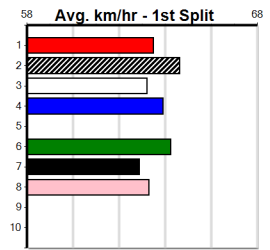

ONE MORE RACE TO GO (300+ RANK)

Distance: 390m, Race Type: Grade 5, Total Prizemoney: $1,530
1st: $1,000, 2nd: $320, 3rd: $160, 4th: $50

Watchdog Tips:

Bet:

Table with columns: Form Box, Wgt, Dist, Track, Date, Time, BON, Margin, 1st/2nd (Time), PIR, Checked, Comment, W/R, Split 1, S/P, Grade

AGGREGATE [5]
BK Dog Feb-22 Sire: SUPERIOR PANAMA Dam: IT'S A FLING
Owner(s): G Black
Trainer: Anita Gibbons (Lara)
Winning Distances: < 300m (0) 300 - 399m (4) 400 - 499m (1) 500 - 599m (0) 600 - 699m (0) > 700m (0)
Winning Weights: 30.7(1) 31.0(1) 31.1(1) 31.3(1) 31.9(1)
Race results table with columns: Rank, Box, Wgt, Dist, Track, Date, Time, BON, Margin, 1st/2nd (Time), PIR, Checked, Comment, W/R, Split 1, S/P, Grade, Prize

AGON CAMEL [5]
F Bitch Oct-22 Sire: FERNANDO BALE Dam: RASPUTIA
Owner(s): HIPS DON'T LIE (SYN), D Sharp, J Sharp
Trainer: Dylan Sharp (Lara)
Winning Distances: < 300m (0) 300 - 399m (0) 400 - 499m (3) 500 - 599m (0) 600 - 699m (0) > 700m (0)
Winning Weights: 24.5(1) 25.1(1) 25.2(1)
Race results table with columns: Rank, Box, Wgt, Dist, Track, Date, Time, BON, Margin, 1st/2nd (Time), PIR, Checked, Comment, W/R, Split 1, S/P, Grade, Prize

BLITZ [5]
BEW Bitch Dec-21 Sire: TOMMY SHELBY Dam: MY LUCKY MIA
Owner(s): M Pease
Trainer: Olivia Cartechini (Dandenong Nor)
Winning Distances: < 300m (0) 300 - 399m (10) 400 - 499m (0) 500 - 599m (0) 600 - 699m (0) > 700m (0)
Winning Weights: 27.4(1) 27.6(2) 27.9(1) 28.0(2) 28.1(2) 28.9(2)
Race results table with columns: Rank, Box, Wgt, Dist, Track, Date, Time, BON, Margin, 1st/2nd (Time), PIR, Checked, Comment, W/R, Split 1, S/P, Grade, Prize

DROP FIFTY (NSW)[5]
BK Dog Nov-20 Sire: MY BRO FABIO Dam: TIMTAMS FOR BAMS
Owner(s): P Herry
Trainer: Paul Herry (Terang)
Winning Distances: < 300m (0) 300 - 399m (2) 400 - 499m (0) 500 - 599m (1) 600 - 699m (0) > 700m (0)
Winning Weights: 34.5(1) 34.6(1) 35.2(1)
Race results table with columns: Rank, Box, Wgt, Dist, Track, Date, Time, BON, Margin, 1st/2nd (Time), PIR, Checked, Comment, W/R, Split 1, S/P, Grade, Prize

*** VACANT BOX ***
Sire: Dam:
Owner(s):
Trainer:
Winning Distances: < 300m (0) 300 - 399m (0) 400 - 499m (0) 500 - 599m (0) 600 - 699m (0) > 700m (0)
Winning Weights:

1

2

3

4

5