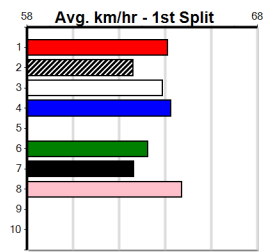

Owner(s): Sire: Dam: Trainer:

Winning Distances: < 300m (0) 300 - 399m (0) 400 - 499m (0) 500 - 599m (0) 600 - 699m (0) > 700m (0)

Winning Weights: Box History

4

3:01PM

(VIC time)

Distance: 390m, Race Type: Grade 6, Total Prizemoney: \$1,530
1st: \$1,000, 2nd: \$320, 3rd: \$160, 4th: \$50