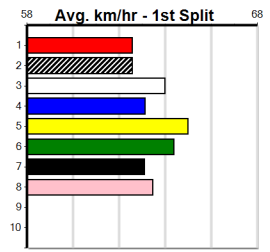

SPORTSBET MAKE IT A MULTI (300+ RANK)

Distance: 390m, Race Type: Grade 7, Total Prizemoney: $1,530
1st: $1,000, 2nd: $320, 3rd: $160, 4th: $50

Watchdog Tips:

Bet:

Form Box Wgt Dist Track Date Time BON Margin 1st/2nd (Time) PIR Checked Comment WR Split 1 S/P Grade

OUT OF ELITE [7] RF Dog Feb-23 Sire: OUT OF RANGE Dam: CHLOE LOUISE
Owner(s): N Powell
Trainer: Dylan Sharp (Lara)
Box History table and Prize Best Starts summary.

PAW NIKKI (NSW)[7] BK Bitch Jul-22 Sire: JS FLAMIN ACE Dam: DYNA ADRIA
Owner(s): B Wheeler
Trainer: Robert Camilleri (Lara)
Box History table and Prize Best Starts summary.

CRYPTO PRINCESS [7] BK Bitch Sep-22 Sire: ASTON RUPEE Dam: PRINCESS LACE
Owner(s): Crypto Syndicate (SYN), B De rozario, M Brigham
Trainer: Robert Colpoys (Bass)
Box History table and Prize Best Starts summary.

LEKTRA TWYLA [7] BK Bitch Nov-22 Sire: ZACK MONELLI Dam: WON'T STOP HER
Owner(s): P Lenehan
Trainer: Philip Lenehan (Toolong)
Box History table and Prize Best Starts summary.

SHAKER STICKER (NSW)[7] BK Dog Mar-22 Sire: MEPUNGA CRUZER Dam: KISSING CARTER
Owner(s): G Elliott
Trainer: Narelle Byrne (Koroit)
Box History table and Prize Best Starts summary.

1

2

3

4

5