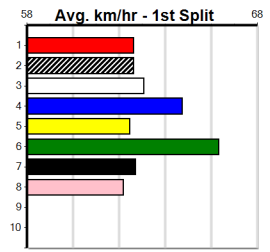

WOOD MOTORCYCLE & MOWER (300+ RANK)

8

4:21PM

(VIC time)

Distance: 450m, Race Type: Grade 6, Total Prizemoney: $1,530
1st: $1,000, 2nd: $320, 3rd: $160, 4th: $50

Watchdog Tips:

Bet:

Form	Box	Wgt	Dist	Track	Date	Time	BON	Margin	1st/2nd (Time)	PIR	Checked	Comment	WR	Split 1	S/P	Grade

MOONLIGHT COMET [6]

BK Bitch Aug-22 Sire: FLYING RICCIARDO Dam: MOSSY GIRL Trainer: Robert Gore (Warrnambool)

Owner(s): L Gore
Winning Distances: < 300m (0) 300 - 399m (1) 400 - 499m (1) 500 - 599m (0) 600 - 699m (0) > 700m (0)
Winning Weights: 27.3(1) 28.1(1)

2nd (2)	29.4	400	MTG	R11	28-Nov-24	24.17	23.42	0.05L	CRICKET TRAGIC (24.17)	11.53						$3.80 RW
5th (7)	29.2	512	MTG	R6	05-Dec-24	30.48	29.50	6.00L	COMPTON ROCKY (30.05)	4.51						$17.00 RW
2nd (5)	29.6	512	MTG	R10	12-Dec-24	30.57	30.17	2.00L	ROUGH GIRL MEL (30.42)	4.66						$3.60 RW
6th (5)	29.1	400	MTG	R7	02-Jan-25	24.23	22.90	8.50L	BUNGALOO BRUISER (23.63)	11.44						$2.50 RWH
4th (4)	29.5	512	MTG	R3	09-Jan-25	30.91	30.13	11.00	OREGON CALDWELL (30.13)	0						$18.00 RW
8th (3)	29.0	450	WBL	R6	13-Jan-25	27.70	25.57	31.00	PAW QUANDA (25.57)	M/778			V5			$147.10 X67
2nd (4)	28.9	512	MTG	R4	23-Jan-25	30.73	30.02	1.00L	BALI UNLEASHED (30.66)	4.71						$16.00 RWF
6th (5)	28.7	525	MEP	R9	29-Jan-25	31.58	30.07	20.00	BABY GIRL PEARL (30.22)	M/6666			V10			$37.80 6G

Last 3 wins NOT included above

1st (8)	27.3	390	WBL	R1	20-Aug-24	22.74	22.30	0.50L	JOELENE LASS (22.77)	M/52						$4.80 M
1st (4)	28.1	400	MTG	R10	24-Oct-24	23.53	23.24	5.50L	ERNIE DEEDS (23.89)	0						$3.00 RW

Box History

Bx	1st	2nd	3rd	4th	5th	6th	7th	8th
1			1	1				
2		2	1					1
3			1					1
4	1	1		1				
5		1				2		
6		1	1			1		1
7					1			1
8	1	1						

Prize Best Starts Trk/Dts APM: $3825.00, 27.70(3)-13/1/25, 25-2-6-4, 1-0-0-0, 1928

BURN THE BEND [6]

BK Bitch Nov-21 Sire: SHIMA SHINE Dam: LULUMON Trainer: Peter Keane (Koroit)

Owner(s): B Paton
Winning Distances: < 300m (0) 300 - 399m (0) 400 - 499m (1) 500 - 599m (1) 600 - 699m (0) > 700m (0)
Winning Weights: 29.6(1) 29.8(1)

3rd (8)	29.4	512	MTG	R6	29-Aug-24	30.51	29.90	4.75L	FREDDY DEEDS (30.17)	4.58						$12.00 RW
5th (8)	29.2	600	MTG	R5	05-Sep-24	36.40	35.54	13.00	LAKEVIEW HEATHER (35.54)	9.73						$23.00 S
6th (1)	28.4	410	HOR	R10	08-Oct-24	24.27	23.26	12.00	IS HE LUCKY (23.43)	M/66			V10			$50.50 6G
5th (7)	29.9	400	MTG	R12	28-Nov-24	23.86	23.42	6.00L	BLUER THAN BLUE (23.43)	0			VNAI			$71.00 RW
3rd (1)	29.6	390	WBL	R9	07-Jan-25	22.69	21.88	2.75L	COLLINDA POPS (22.51)	Q/44						$21.30 X67
7th (8)	29.8	390	WBL	R4	16-Jan-25	23.05	21.83	15.00	PRISTINE (22.01)	M/78						$60.20 6G
7th (3)	30.4	450	WBL	R6	20-Jan-25	26.28	25.84	5.00L	MORAIN BRANDI (25.93)	S/887						$14.20 X67
6th (1)	30.4	450	WBL	R7	03-Feb-25	25.93	25.72	3.25L	MORAIN BRANDI (25.72)	M/887						$15.70 X67

Last 3 wins NOT included above

1st (5)	29.8	400	MTG	R2	14-Dec-23	23.85	23.03	6.00L	BIG EARNER (24.26)	0			SAMP			$6.50 M
1st (5)	29.6	512	MTG	R10	15-Aug-24	30.27	30.11	2.00L	ESKIMO MOANA (30.41)	4.66						$2.30 RW

Box History

Bx	1st	2nd	3rd	4th	5th	6th	7th	8th
1		1	1				2	
2				1	1	1		
3			1					1
4				2		2		
5	2			3				2
6								
7			1	1	1	1		
8	2	1	3	2			2	

Prize Best Starts Trk/Dts APM: $3485.00, 25.84(2)-12/8/24, 34-2-3-4, 8-0-1-1, 873