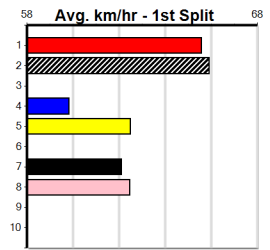

MACEY'S BISTRO (300+ RANK)

Distance: 450m, Race Type: Maiden, Total Prizemoney: $1,530
1st: $1,000, 2nd: $320, 3rd: $160, 4th: $50

2

2:22PM

(VIC time)

Watchdog Tips:

Bet:

Form Box	Wgt	Dist	Track	Date	Time	BON	Margin	1st/2nd (Time)	PIR	Checked	Comment	WR	Split 1	S/P	Grade

1

PAW TONELLI (NSW)[M]
BK Bitch Apr-23 Sire: JACKSLITTLETHING Dam: JACLYN BALE
Owner(s): B Wheeler Trainer: Daniel Gibbons (Avalon)
Winning Distances: < 300m (0) 300 - 399m (0) 400 - 499m (0) 500 - 599m (0) 600 - 699m (0) > 700m (0)
Winning Weights:

Rank	Dist	Wgt	Track	Date	Time	BON	Margin	1st/2nd (Time)	PIR	Checked	Comment	WR	Split 1	S/P	Grade
3rd (2)	27.0	390	WBL	R3	26-Dec-24	23.12	21.98	11.00 ASTON EMBER (22.36)	M/33	.	.	.	9.12	$3.30	M
5th (7)	26.6	390	WBL	R1	09-Jan-25	23.22	21.75	13.00 SILVER COIN (22.33)	M/35	.	.	.	8.77	$5.00	M
2nd (3)	26.8	390	WBL	R3	13-Jan-25	22.59	22.26	4.25L PAW ELECTRA (22.30)	M/22	.	.	.	8.66	$2.80	M
4th (4)	26.6	390	WBL	R3	20-Jan-25	23.17	22.29	10.00 PAW MUNICH (22.48)	M/34	.	.	.	8.90	$2.90	M
6th (1)	26.4	425	BEN	R1	25-Jan-25	25.28	23.86	15.00 FENELLA (24.24)	M/334	.	.	.	6.68	$7.90	M
4th (8)	26.5	450	WBL	R4	03-Feb-25	26.44	25.72	5.50L GO BACK (26.07)	M/412	.	.	.	6.68	$3.30	M

Last 3 wins NOT included above

Box History

Bx	1st	2nd	3rd	4th	5th	6th	7th	8th
1								
2			1					
3		1						
4				1				
5								
6								
7					1			
8				1				

Prize Best	$680.00
Starts	26.44(8)-3/2/25
Trk/Dts	6-0-1-1
APM	1-0-0-0
	628

2

GOWIE (NSW)[M]
RF Dog Feb-23 Sire: SUPERIOR PANAMA Dam: KEEP GUESSING
Owner(s): T Watkins Trainer: Peter Inguanti (Camperdown)
Winning Distances: < 300m (0) 300 - 399m (0) 400 - 499m (0) 500 - 599m (0) 600 - 699m (0) > 700m (0)
Winning Weights:

Rank	Dist	Wgt	Track	Date	Time	BON	Margin	1st/2nd (Time)	PIR	Checked	Comment	WR	Split 1	S/P	Grade
5th (4)	31.4	390	WBL	R1	04-Jan-25	23.51	22.03	15.00 DEMOLISH (22.52)	M/44	.	.	.	8.99	$9.40	MH
3rd (7)	31.7	390	WBL	R2	09-Jan-25	22.69	21.75	6.50L DEMOLISH (22.27)	S/34	.	.	W	8.88	$30.20	MF
8th (3)	31.6	450	WBL	R1	16-Jan-25	26.62	25.14	14.00 BINDY BLAZER (25.66)	M/468	.	.	.	6.78	$24.50	M
7th (2)	31.9	450	WBL	R4	03-Feb-25	26.62	25.72	8.00L GO BACK (26.07)	M/357	.	.	.	6.67	$3.50	M

Last 3 wins NOT included above

Box History

Bx	1st	2nd	3rd	4th	5th	6th	7th	8th
1								
2							1	
3								1
4				1				
5								
6								
7			1					
8								

Prize Best	$300.00
Starts	26.62(3)-16/1/25
Trk/Dts	4-0-0-1
APM	2-0-0-0
	300

3

*** VACANT BOX ***
Sire: Dam:
Owner(s): Trainer:
Winning Distances: < 300m (0) 300 - 399m (0) 400 - 499m (0) 500 - 599m (0) 600 - 699m (0) > 700m (0)
Winning Weights:

Box History

Bx	1st	2nd	3rd	4th	5th	6th	7th	8th
1								
2								
3								
4								
5								
6								
7								
8