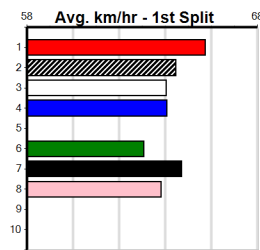

WANNON PARK BINGO WEDNESDAYS (300+)

Distance: 390m, Race Type: Grade 5, Total Prizemoney: $1,530
1st: $1,000, 2nd: $320, 3rd: $160, 4th: $50

Watchdog Tips:

Bet:

Table with columns: Form Box, Wgt, Dist, Track, Date, Time, BON, Margin, 1st/2nd (Time), PIR, Checked, Comment, WR, Split 1, S/P, Grade

RONNY ALLSORTS [5]
WF Dog Nov-21
Sire: FERNANDO BALE Dam: SIXTEEN PEGS
Trainer: Peter Fulton (Ecklin South)
Winning Distances: < 300m (0) 300 - 399m (3) 400 - 499m (1) 500 - 599m (0) 600 - 699m (0) > 700m (0)
Winning Weights: 28.6(1) 29.3(1) 29.5(1) 29.8(1)
Box History table and Prize Best Starts Trk/Dts APM

ASTON BREEZE [5]
BK Bitch Aug-22
Sire: ASTON RUPEE Dam: ASTON ZEPHYR
Trainer: Stephen Tabb (Lara)
Winning Distances: < 300m (0) 300 - 399m (1) 400 - 499m (3) 500 - 599m (0) 600 - 699m (0) > 700m (0)
Winning Weights: 29.9(1) 30.7(1) 30.8(1) 31.3(1)
Box History table and Prize Best Starts Trk/Dts APM

ALDREN BALE [5] Biks
FBD Dog Jan-21
Sire: KONOMI Dam: DYNA UNI
Trainer: Catherine Roberts (Terang)
Winning Distances: < 300m (0) 300 - 399m (5) 400 - 499m (2) 500 - 599m (0) 600 - 699m (0) > 700m (0)
Winning Weights: 32.2(1) 32.4(1) 32.6(1) 32.7(2) 33.0(1) 33.1(1)
Box History table and Prize Best Starts Trk/Dts APM

ERUDITE BALE (NSW)[5]
BK Bitch Feb-22
Sire: BARCIA BALE Dam: IYLEE BALE
Trainer: Robert Camilleri (Lara)
Winning Distances: < 300m (0) 300 - 399m (3) 400 - 499m (5) 500 - 599m (0) 600 - 699m (0) > 700m (0)
Winning Weights: 27.8(2) 28.0(1) 28.1(1) 28.2(1) 28.7(2) 28.8(1)
Box History table and Prize Best Starts Trk/Dts APM

*** VACANT BOX ***
Owner(s):
Sire: Dam:
Trainer:
Winning Distances: < 300m (0) 300 - 399m (0) 400 - 499m (0) 500 - 599m (0) 600 - 699m (0) > 700m (0)
Winning Weights:
Box History

1

2

3

4

5