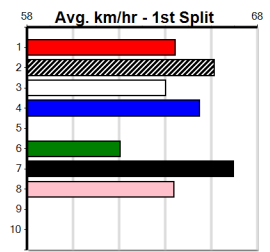

SPORTSBET SET A DEPOSIT LIMIT (300+)

Distance: 390m, Race Type: Grade 5, Total Prizemoney: $1,530
1st: $1,000, 2nd: $320, 3rd: $160, 4th: $50

Watchdog Tips: [ ] [ ] [ ] [ ] Bet: [ ]

MISS YOUR KISS [5]
BD Bitch Jan-23 Sire: FERAL FRANKY Dam: KISS YOUR LIPS
Owner(s): Vi Alskar Hundar (SYN), A Lie, J Sharp
Trainer: Dylan Sharp (Lara)
Box History table and Prize Best Starts table included.

ANNA YOU PEST [5]
BE Bitch Mar-21 Sire: LIGHTNING FRANK Dam: RIXY YA PEST
Owner(s): G Hunt
Trainer: Gary Hunt (Cudjee)
Box History table and Prize Best Starts table included.

MR. DEEDS [5]
BK Dog Sep-19 Sire: COSMIC RUMBLE Dam: MEPUNGA TIARA
Owner(s): G Anders
Trainer: Vicki Anders (Koroit)
Box History table and Prize Best Starts table included.

FIERY DUEL [5]
F Dog Mar-21 Sire: FERNANDO BALE Dam: IT'S A JEWEL
Owner(s): G Black
Trainer: Anita Gibbons (Lara)
Box History table and Prize Best Starts table included.

*** VACANT BOX ***
Owner(s):
Trainer:
Box History

1

2

3

4

5