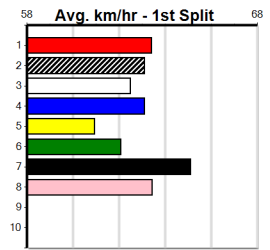

13 RACES TODAY (300+ RANK)

1

1:59PM

(VIC time)

Distance: 390m, Race Type: Maiden, Total Prizemoney: $1,530
1st: $1,000, 2nd: $320, 3rd: $160, 4th: $50

Watchdog Tips:

Bet:

Form Box	Wgt	Dist	Track	Date	Time	BON	Margin	1st/2nd (Time)	PIR	Checked	Comment	WR	Split 1	S/P	Grade

INGA EXTREME (NSW)[M]

BK Dog Nov-22 **Sire: HIGH EARNER** **Dam: WHITE ORCHARD**

Owner(s): P Inguanti **Trainer: Peter Inguanti (Camperdown)**

Winning Distances: < 300m (0) 300 - 399m (0) 400 - 499m (0) 500 - 599m (0) 600 - 699m (0) > 700m (0)

Winning Weights:

6th (5)	30.0	390	WBL	R2	14-Nov-24	23.31	22.00	15.00	SHAKE THE DUST (22.27)	M/45	. . .	9.19	$55.50	MH
5th (7)	29.6	390	WBL	R1	21-Nov-24	23.04	21.81	9.00	LITTLE NARLA (22.41)	S/75	. . .	9.01	$28.60	M
6th (3)	30.1	390	WBL	R3	25-Nov-24	23.41	22.27	13.00	MINH JACK (22.56)	S/66	. . .	8.99	$12.10	M
4th (6)	30.4	390	WBL	R1	02-Dec-24	23.24	22.17	7.00	NEIGHBOURS ALARM (22.76)	S/45	. . .	8.99	$22.90	M
4th (7)	30.0	410	HOR	R2	07-Dec-24	24.11	23.34	9.00	MIDDLE EARTH (23.49)	Q/44	. . .	10.58	$29.00	M
6th (6)	31.0	390	WBL	R3	20-Jan-25	23.31	22.29	12.00	PAW MUNICH (22.48)	S/75	. . .	9.05	$20.80	M
7th (5)	30.9	390	WBL	R2	27-Jan-25	23.56	22.29	15.00	ASTON NAXXAR (22.53)	M/66	. . .	9.19	$16.90	M
4th (2)	31.4	390	WBL	R1	03-Feb-25	23.44	22.16	14.00	ISINBAYEVA (22.52)	M/23	. . .	8.95	$47.80	M

Last 3 wins NOT included above

Box History

Bx	1st	2nd	3rd	4th	5th	6th	7th	8th
1								
2					1			
3						1		
4								
5							1	1
6					1		1	
7						1	1	
8								

Prize Best $175.00
Starts 23.04(7)-21/11/24
Trk/Dts 8-0-0-0
APM 7-0-0-0
125

PAW VALENTINA (NSW)[M]

DKBD Bitch Mar-23 **Sire: FERNANDO BALE** **Dam: MCKEON BALE**

Owner(s): B Wheeler **Trainer: Daniel Gibbons (Avalon)**

Winning Distances: < 300m (0) 300 - 399m (0) 400 - 499m (0) 500 - 599m (0) 600 - 699m (0) > 700m (0)

Winning Weights:

5th (6)	24.0	390	BAL	R2	13-Dec-24	23.00	22.19	8.50	MAJOR LIGHTYEAR (22.44)	M/54	. . .	8.88	$20.70	M
2nd (7)	23.7	425	BEN	R2	18-Dec-24	24.42	24.15	1.00	ARCADIA BELLE (24.35)	M/332	. . .	6.60	$11.40	T3-M
2nd (7)	24.2	390	BAL	R11	24-Dec-24	22.47	22.09	0.25	NOAH DEAR (22.46)	Q/22	. . .	8.53	$2.40	T3-M
6th (7)	24.4	410	HOR	R2	06-Jan-25	24.53	22.89	11.00	ERIC QUIRK (23.79)	S/66	. . .	10.76	$2.20	M
4th (5)	23.8	450	WBL	R1	16-Jan-25	25.99	25.14	4.75	BINDY BLAZER (25.66)	M/344	. . .	6.78	$8.60	M
5th (8)	23.8	425	BEN	R1	25-Jan-25	25.15	23.86	14.00	FENELLA (24.24)	M/545	. . .	6.74	$3.90	M
5th (3)	23.7	425	BEN	R1	29-Jan-25	24.94	24.04	5.00	AMRON BONNIE (24.59)	M/566	. . .	6.78	$5.50	T3-M
2nd (7)	23.9	390	WBL	R1	03-Feb-25	22.78	22.16	3.75	ISINBAYEVA (22.52)	M/32	. . .	8.96	$1.70	M

Last 3 wins NOT included above

Box History

Bx	1st	2nd	3rd	4th	5th	6th	7th	8th
1								
2			1					
3					1			
4								
5					1			
6						1		
7		3					1	
8							1	

Prize Best $1295.00
Starts 22.78(7)-3/2/25
Trk/Dts 9-0-3-1
APM 1-0-1-0
1063