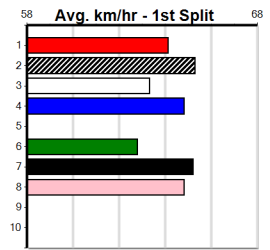

BROAD TREE CARE (300+ RANK)

Distance: 390m, Race Type: Grade 5, Total Prizemoney: $1,530
1st: $1,000, 2nd: $320, 3rd: $160, 4th: $50

Watchdog Tips: [ ] [ ] [ ] [ ] [ ] Bet: [ ]

Form Box Wgt Dist Track Date Time BON Margin 1st/2nd (Time) PIR Checked Comment W/R Split 1 S/P Grade

LUCY JANE [5]
BK Bitch Mar-22 Sire: TOMMY SHELBY Dam: IVY WREN
Owner(s): G Mclauchlan
Winning Distances: < 300m (0) 300 - 399m (2) 400 - 499m (1) 500 - 599m (0) 600 - 699m (0) > 700m (0)
Winning Weights: 25.7(1) 26.0(1) 26.1(1)
Race results table with columns: Rank, Wgt, Dist, Track, Date, Time, BON, Margin, 1st/2nd (Time), PIR, Checked, Comment, W/R, Split 1, S/P, Grade.

Trainer: Gary Hunt (Cudgee)
Box History table with columns: Bx, 1st, 2nd, 3rd, 4th, 5th, 6th, 7th, 8th.
Prize Best Starts Trk/Dts APM

BISMUTH [5]
BK Dog Sep-21 Sire: SUPERIOR PANAMA Dam: SHEZ IMPERIOUS
Owner(s): G Black
Winning Distances: < 300m (0) 300 - 399m (3) 400 - 499m (6) 500 - 599m (0) 600 - 699m (0) > 700m (0)
Winning Weights: 30.3(1) 30.7(1) 30.9(1) 31.0(1) 31.2(1) 31.4(1) 31.6(1) 32.1(1) 32.7(1)
Race results table with columns: Rank, Wgt, Dist, Track, Date, Time, BON, Margin, 1st/2nd (Time), PIR, Checked, Comment, W/R, Split 1, S/P, Grade.

Trainer: Anita Gibbons (Lara)
Box History table with columns: Bx, 1st, 2nd, 3rd, 4th, 5th, 6th, 7th, 8th.
Prize Best Starts Trk/Dts APM

EAT YOUR SPINACH [5]
BK Dog Nov-22 Sire: FERAL FRANKY Dam: JUNK FOOD JUNKIE
Owner(s): A Lie
Winning Distances: < 300m (0) 300 - 399m (0) 400 - 499m (3) 500 - 599m (0) 600 - 699m (0) > 700m (0)
Winning Weights: 33.4(1) 34.2(1) 34.4(1)
Race results table with columns: Rank, Wgt, Dist, Track, Date, Time, BON, Margin, 1st/2nd (Time), PIR, Checked, Comment, W/R, Split 1, S/P, Grade.

Trainer: Dylan Sharp (Lara)
Box History table with columns: Bx, 1st, 2nd, 3rd, 4th, 5th, 6th, 7th, 8th.
Prize Best Starts Trk/Dts APM

LUCY DEEDS [5]
BK Bitch Mar-21 Sire: BERNARDO Dam: BEAUT DEEDS
Owner(s): G Anders
Winning Distances: < 300m (0) 300 - 399m (5) 400 - 499m (1) 500 - 599m (0) 600 - 699m (0) > 700m (0)
Winning Weights: 26.5(2) 27.0(2) 28.1(1) 28.2(1)
Race results table with columns: Rank, Wgt, Dist, Track, Date, Time, BON, Margin, 1st/2nd (Time), PIR, Checked, Comment, W/R, Split 1, S/P, Grade.

Trainer: Vicki Anders (Koroit)
Box History table with columns: Bx, 1st, 2nd, 3rd, 4th, 5th, 6th, 7th, 8th.
Prize Best Starts Trk/Dts APM

*** VACANT BOX ***
Owner(s):
Winning Distances: < 300m (0) 300 - 399m (0) 400 - 499m (0) 500 - 599m (0) 600 - 699m (0) > 700m (0)
Winning Weights:
Sire: Dam:
Trainer:
Box History