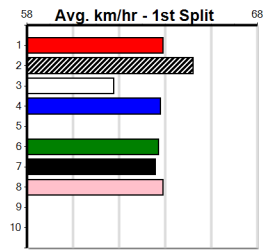

WARRNAMBOOL RACE 13 (300+ RANK)

Distance: 390m, Race Type: Grade 5, Total Prizemoney: $1,530
1st: $1,000, 2nd: $320, 3rd: $160, 4th: $50

Watchdog Tips: [ ] [ ] [ ] [ ] [ ] Bet: [ ]

Table with columns: Form Box, Wgt, Dist, Track, Date, Time, BON, Margin, 1st/2nd (Time), PIR, Checked, Comment, W/R, Split 1, S/P, Grade

CANYA ENHANCE (NSW)[5]
F Dog Apr-21 Sire: BARCIA BALE Dam: OPTICAL
Owner(s): M Roberts
Trainer: Mark Roberts (Terang)
Winning Distances: < 300m (0) 300 - 399m (1) 400 - 499m (3) 500 - 599m (0) 600 - 699m (0) > 700m (0)
Winning Weights: 30.6(1) 31.2(1) 31.6(1) 31.9(1)
Box History table and Prize Best Starts table included.

BRIDGEWATER BOB [5]
BK Dog May-21 Sire: BERNARDO Dam: SPIRITED BINGLE
Owner(s): M Niele
Trainer: Michael Niele (Berringa)
Winning Distances: < 300m (0) 300 - 399m (4) 400 - 499m (7) 500 - 599m (0) 600 - 699m (0) > 700m (0)
Winning Weights: 32.3(1) 32.4(1) 32.9(1) 33.0(1) 33.6(3) 33.8(1) 33.9(1) 34.1(1) 34.2(1)
Box History table and Prize Best Starts table included.

BIG DEB OSTI [5]
BK Bitch May-21 Sire: BERNARDO Dam: EUREKA OSTI
Owner(s): M Niele
Trainer: Michael Niele (Berringa)
Winning Distances: < 300m (0) 300 - 399m (1) 400 - 499m (4) 500 - 599m (0) 600 - 699m (0) > 700m (0)
Winning Weights: 30.0(1) 30.5(1) 30.6(2) 30.7(1)
Box History table and Prize Best Starts table included.

OCEAN SUNSET [5]
F Bitch Dec-20 Sire: COSMIC RUMBLE Dam: MOSSY GIRL
Owner(s): D Keane
Trainer: Danielle Keane (Koroit)
Winning Distances: < 300m (0) 300 - 399m (0) 400 - 499m (5) 500 - 599m (0) 600 - 699m (0) > 700m (0)
Winning Weights: 27.7(1) 28.0(1) 28.3(1) 28.4(1) 29.7(1)
Box History table and Prize Best Starts table included.

*** VACANT BOX ***
Sire: Dam:
Owner(s):
Trainer:
Winning Distances: < 300m (0) 300 - 399m (0) 400 - 499m (0) 500 - 599m (0) 600 - 699m (0) > 700m (0)
Winning Weights:
Box History

1

2

3

4

5