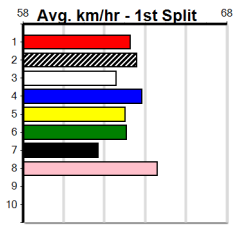

WARRNAMBOOL RACE 13 (300+ RANK)

13 (E1)

6:54PM

(VIC time)

Distance: 390m, Race Type: Grade 5, Total Prizemoney: \$1,530
1st: \$1,000, 2nd: \$320, 3rd: \$160, 4th: \$50

SIR BINGO (3) has been racing well in stronger company of late and he should assume control mid race. ASTON WASHINGTON (5) is better than his form reads and he can show early speed. FOXY FAUN (8) won't be too far away late