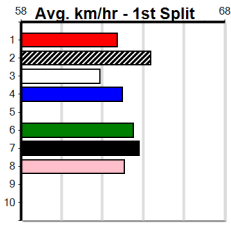

MATKO HIRE (300+ RANK)

Distance: 450m, Race Type: Mixed 6/7, Total Prizemoney: $1,530
1st: $1,000, 2nd: $320, 3rd: $160, 4th: $50

7
4:47PM
(VIC time)

REIKO JETSON (3) showed his talent with a dazzling 25.37 win here and he looks very well graded again. BASEMENT (4) is an improving type and he will appreciate the empty draw outside. PAW XABIA (7) was impressive here two runs back

Watchdog Tips: **3** **4** **7** **8** **Bet:** **Trifecta 3/4,7,8/2,4,7,8 ($10 - 111.11%)**