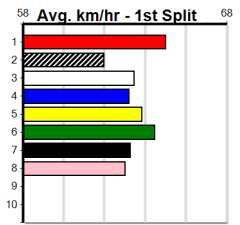

SPORTBET WE LET THE DOGS OUT (300)

Distance: 390m, Race Type: Grade 6, Total Prizemoney: \$1,530
 1st: \$1,000, 2nd: \$320, 3rd: \$160, 4th: \$50

9

5:31PM

(VIC time)

CONDAH EXPRESS (7) can be hard to follow but she owns a slick 22.16 PB here and she can work into the mix mid race. SHAKER STICKER (1) returned to form here two runs back and he is drawn to get the breaks. JEFF THE MAN (5) has solid claims