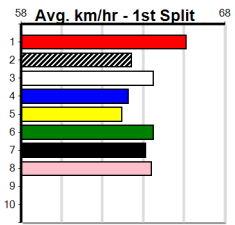

ONE MORE RACE TO GO (300+ RANK)

12

6:34PM

(VIC time)

Distance: 390m, Race Type: Grade 5, Total Prizemoney: \$1,530
1st: \$1,000, 2nd: \$320, 3rd: \$160, 4th: \$50

AGGREGATE (2) has done his best racing here to date and he will appreciate the drop in class.
HOSEY SIDEKICK (3) can come out running and he will give a nice sight on the arm. GALLON OF
YAP (1) will be better for the run when resuming