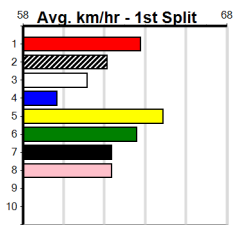

Watchdog Tips: 6 7 4 8 Bet: Box Trifecta 4,6,7,8 (\$10 for 41.67%)

Main table containing race details for 10 races (ACTION ROYALE, BART'S CHOICE, THERMAL SMOKE, ELPHIAS DOGE, IDENTIFY AS, ROCKHAMPTON EMMA, MAURITIAN LUCAS, BOONDOCKS, NO RESERVE, NO RESERVE). Includes columns for form, box, weight, dist, track, date, time, BON, Margin, 1st/2nd (Time), PIR, Checked, Comment, W/R, Split, S/P, Grade, and Winning Boxes.