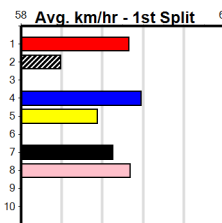

MACEY'S BISTRO (300+ RANK)

Distance: 390m, Race Type: Maiden, Total Prizemoney: \$1,530
1st: \$1,000, 2nd: \$320, 3rd: \$160, 4th: \$50

2

3:19PM

(VIC time)

PAW OLSON (5) has shown improvement in his past two and he should assume control soon after box rise. GREEK SNIPER (4) has been luckless since her debut placing and she can make amends today THERMAL FLAME (8) is better than her past two runs.