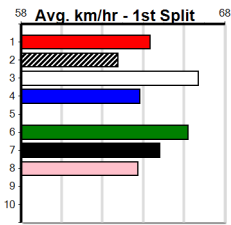

CASSIGN DESIGN (300+ RANK)

Distance: 390m, Race Type: Mixed 4/5, Total Prizemoney: $1,530
1st: $1,000, 2nd: $320, 3rd: $160, 4th: $50

6

4:32PM

(VIC time)

ERUDITE BALE (1) is racing a few lengths below her best, however she will appreciate the drop in class today. LOYALTY CARD (4) led for a long way last time and he should give a great sight once again. RONNY ALLSORTS (3) can run a cheeky race

Watchdog Tips: **1** **4** **3** **8** **Bet:** **Box Quinella 1,3,4 ($10 for 333.33%)**