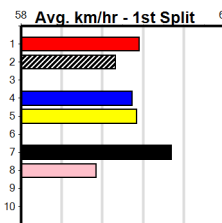

13 RACES TODAY (300+ RANK)

Distance: 390m, Race Type: Maiden, Total Prizemoney: $1,530
1st: $1,000, 2nd: $320, 3rd: $160, 4th: $50

1
2:59PM
(VIC time)

PAW RAZOR (8) has been placed in two of four here and he is suitably drawn out wide. THERMAL SPARK (7) has been placed in two of three here and she can settle on the speed. PAW QUILL (5) can show some improvement

Watchdog Tips: **8** **7** **5** **1** **Bet:** **Win 8**