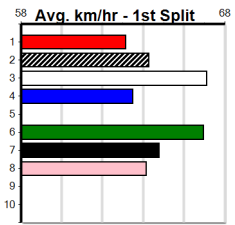

1	2	3	4	5	6	7	8
				1			1
Prize				\$3,515.00			
Best				22.16			
Starts				24-2-0-7			
Trk/Dst				10-1-0-5			
APM				\$2246			

1	2	3	4	5	6	7	8
1				1			
Prize				\$5,465.00			
Best				22.63			
Starts				32-2-3-5			
Trk/Dst				1-0-1-0			
APM				\$2575			

WOOD MOTORCYCLE & MOWER (300+ R

10

5:51PM

(VIC time)

Distance: 390m, Race Type: Grade 5, Total Prizemoney: \$1,530
1st: \$1,000, 2nd: \$320, 3rd: \$160, 4th: \$50

LEONARDO ZEAL (7) has been placed in five of six here and he should prove too classy for this line-up. MR. QUIRKY (8) will appreciate the smaller line-up and won't be too far away late. MEMORIES OF ROSE (3) has claims