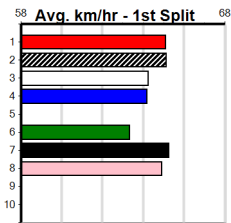

PADDY WANTS PATS (300+ RANK)

Distance: 390m, Race Type: Grade 5, Total Prizemoney: \$1,530
1st: \$1,000, 2nd: \$320, 3rd: \$160, 4th: \$50

11

6:13PM

(VIC time)

ASTON OPHELIA (2) has been placed in two of five here and she should turn for home with a nice break. BUILT FOR GLORY (1) was a gutsy 25.97 winner here two runs back and he is drawn to get every chance. MIGHTY MOLLY (8) has claims