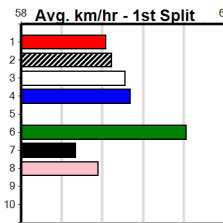

SPORTSBET SET A DEPOSIT LIMIT (300+)

Distance: 390m, Race Type: Maiden, Total Prizemoney: \$1,530
1st: \$1,000, 2nd: \$320, 3rd: \$160, 4th: \$50

3

3:37PM

(VIC time)

PAW GREGSON (8) was far from disgraced when placed on debut and he looks suited in this event.
PAW TONELLI (6) showed good early burn last time and she is suited back to this journey.
BLINDING FAITH (7) must be respected