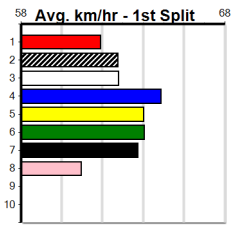

EDWARDS ELECTRICAL (300+ RANK)

Distance: 450m, Race Type: Grade 5, Total Prizemoney: \$1,530
1st: \$1,000, 2nd: \$320, 3rd: \$160, 4th: \$50

8

5:11PM

(VIC time)

WINE LOVER (2) has been luckless since his handy 25.67 Ballarat win and he can make amends this time around. SQUIGGLY KING (3) has a steady record here but he can hit the line solidly. MEAL TICKET (7) is better than her form reads