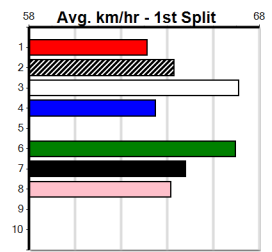

WOOD MOTORCYCLE & MOWER (300+ RANK)

Distance: 390m, Race Type: Grade 5, Total Prizemoney: $1,530
1st: $1,000, 2nd: $320, 3rd: $160, 4th: $50

LEONARDO ZEAL (7) has been placed in five of six here and he should prove too classy for this line-up. MR. QUIRKY (8) will appreciate the smaller line-up and won't be too far away late. MEMORIES OF ROSE (3) has claims

Watchdog Tips: 7 8 3 4 Bet: Win 7

KILLER BEE GAMMY [5] - SCRATCHED $4.60
BD Bitch Jul-21 Sire: SUPERIOR PANAMA Dam: CHUN LI
Owner(s): H Mcadam
Trainer: Heath Mcadam (Ocean Grove)
Winning Distances: < 300m (0) 300 - 399m (3) 400 - 499m (4) 500 - 599m (0) 600 - 699m (0) > 700m (0)
Winning Weights: 27.1(1) 27.3(1) 27.5(2) 27.6(1) 28.0(2)
Race history table with columns for Box, 1st, 2nd, 3rd, 4th, 5th, 6th, 7th, 8th and prize details.

LUCY JANE [5] Does not win enough races, outclassed $12.00
BK Bitch Mar-22 Sire: TOMMY SHELBY Dam: IVY WREN
Owner(s): G Mclauchlan
Trainer: Gary Hunt (Cudjee)
Winning Distances: < 300m (0) 300 - 399m (2) 400 - 499m (1) 500 - 599m (0) 600 - 699m (0) > 700m (0)
Winning Weights: 25.7(1) 26.0(1) 26.1(1)
Race history table with columns for Box, 1st, 2nd, 3rd, 4th, 5th, 6th, 7th, 8th and prize details.

MEMORIES OF ROSE [5] Prefer out wide but has the talent, keep safe $4.00
BK Bitch Mar-23 Sire: FERNANDO BALE Dam: NOVA WILLOW
Owner(s): DOM AND JOE (SYN), D Napoli, J Mifsud
Trainer: Robert Camilleri (Lara)
Winning Distances: < 300m (0) 300 - 399m (3) 400 - 499m (0) 500 - 599m (0) 600 - 699m (0) > 700m (0)
Winning Weights: 25.1(1) 25.2(2)
Race history table with columns for Box, 1st, 2nd, 3rd, 4th, 5th, 6th, 7th, 8th and prize details.

WHIPSTICK SERENA [5] Far from disgraced at Geelong, put in exotics $10.00
BK Bitch Jan-23 Sire: AUSSIE INFRARED Dam: FAUN FLAME
Owner(s): Whipstick Kennels (SYN), C Jackson, C Taylor
Trainer: Cameron Taylor (Neilborough)
Winning Distances: < 300m (0) 300 - 399m (2) 400 - 499m (1) 500 - 599m (0) 600 - 699m (0) > 700m (0)
Winning Weights: 26.3(2) 26.4(1)
Race history table with columns for Box, 1st, 2nd, 3rd, 4th, 5th, 6th, 7th, 8th and prize details.

*** VACANT BOX ***
Owner(s):
Sire: Dam:
Trainer:
Winning Distances: < 300m (0) 300 - 399m (0) 400 - 499m (0) 500 - 599m (0) 600 - 699m (0) > 700m (0)
Winning Weights:
Box History

1

2

3

4

5