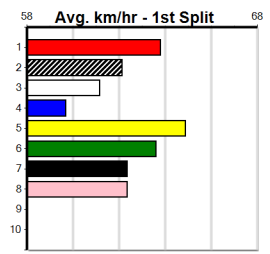

4

3:57PM

(VIC time)

Distance: 390m, Race Type: Grade 7, Total Prizemoney: $1,530
1st: $1,000, 2nd: $320, 3rd: $160, 4th: $50

ROCKHAMPTON EMMA (6) showed some promise in her first prep and she should be primed to fire fresh. MAURITIAN LUCAS (7) is better than his past two and he should get a nice cart across early on. ELPHIAS DODGE (4) won't be too far away

Watchdog Tips: 6 7 4 8 Bet: Box Trifecta 4,6,7,8 ($10 for 41.67%)

Form Box Wgt Dist Track Date Time BON Margin 1st/2nd (Time) PIR Checked Comment W/R Split 1 S/P Grade
ACTION ROYALE [7] Steady record here, can miss the kick, tested $12.00
WBK Dog Apr-22 Sire: KEYBOW Dam: ALVIRA Trainer: Keith Lloyd (Balliang)
Winning Distances: < 300m (0) 300 - 399m (0) 400 - 499m (1) 500 - 599m (0) 600 - 699m (0) > 700m (0)
Winning Weights: 31.3(1)
2nd (8) 31.6 400 GEL R10 17-Sep-24 23.28 22.79 7.50L CRUISING JAMIE (22.79) M/22 . . . . . 8.67 $15.90 7
4th (7) 31.8 390 BAL R10 23-Sep-24 22.98 22.35 5.50L DERNANCOURT (22.60) M/32 . . . . . 8.72 $31.30 T3-7
7th (4) 31.2 400 GEL R10 15-Oct-24 23.46 22.45 9.50L COLOURFUL MAGIC (22.82) M/76 . . . . . 8.79 $48.50 X67
7th (1) 31.4 400 GEL R3 22-Oct-24 23.52 22.43 10.00 ARKA SOLAR (22.85) M/76 . . . . . 8.80 $35.20 T3-7
5th (6) 32.1 400 GEL R4 05-Nov-24 23.01 22.46 8.00L BRONZE (22.46) M/45 . . . . . 8.64 $75.10 7
6th (5) 31.5 390 WBL R9 20-Jan-25 22.87 22.29 4.75L DROP FIFTY (22.54) M/65 . . . . . 8.85 $13.50 X67
7th (3) 31.6 390 WBL R3 27-Jan-25 22.97 22.29 7.50L ASTON KATY (22.48) M/66 . . . . . 9.08 $36.60 7
5th (4) 32.4 390 WBL R10 03-Feb-25 23.14 22.16 10.00 MEMORIES OF ROSE (22.47) M/45 . . . . . 8.98 $13.00 X67
Last 3 wins NOT included above
1st (6) 31.3 400 GEL R2 13-Aug-24 23.20 22.63 2.25L MISS LUNA (23.34) Q/11 . . . . . 8.53 $20.30 M

BART'S CHOICE [7] Placed in only one of ten here, out of his depth $21.00
BD Dog May-21 Sire: MY REDEEMER Dam: MIMSTAR Trainer: Marcus Lloyd (Balliang)
Winning Distances: < 300m (0) 300 - 399m (1) 400 - 499m (0) 500 - 599m (0) 600 - 699m (0) > 700m (0)
Winning Weights: 32.0(1)
7th (8) 33.0 400 GEL R10 05-Nov-24 23.70 22.46 8.50L LIONESS EYES (23.12) S/75 . . . . . 8.88 $52.60 7
7th (2) 33.4 400 GEL R11 12-Nov-24 23.92 22.54 12.00 PROVOCATION (23.11) M/77 . . . . . 8.87 $85.10 7
6th (5) 33.2 390 WBL R10 25-Nov-24 23.49 22.27 16.00 PAW DAHLIA (22.37) S/66 . . . . . 9.32 $62.80 X67
7th (6) 33.2 400 GEL R9 10-Dec-24 23.91 22.51 20.00 IOWA LASS (22.51) M/77 . . . . . 9.05 $92.70 7
3rd (1) 33.1 400 GEL R11 31-Dec-24 23.43 22.76 3.00L HERE TO TALK (23.22) M/45 . . . . . 8.76 $20.10 7
3rd (1) 32.7 390 WBL R9 13-Jan-25 22.95 22.26 3.5L HARLOW'S BOY (22.71) M/54 . . . . . 8.90 $18.70 7
5th (5) 32.4 390 WBL R11 20-Jan-25 23.00 22.29 7.50L ASTON ACCORD (22.48) M/76 . . . . . SW 9.03 $17.10 X67
7th (8) 32.6 400 GEL R10 28-Jan-25 23.93 22.32 11.00 WAITING FOR YOU (23.17) M/77 . . . . . 9.04 $82.70 7
Last 3 wins NOT included above
1st (1) 32.0 390 BAL R2 21-Mar-24 22.63 22.01 4.25L CHOPPER JUICE (22.91) M/11 . . . . . 8.58 $2.60 M