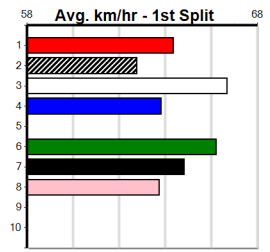

CASSIGN DESIGN (300+ RANK)

Distance: 390m, Race Type: Mixed 4/5, Total Prizemoney: $1,530
1st: $1,000, 2nd: $320, 3rd: $160, 4th: $50

ERUDITE BALE (1) is racing a few lengths below her best, however she will appreciate the drop in class today. LOYALTY CARD (4) led for a long way last time and he should give a great sight once again. RONNY ALLSORTS (3) can run a cheeky race

Watchdog Tips: 1 4 3 8 Bet: Box Quinella 1,3,4 ($10 for 333.33%)

Race card for ERUDITE BALE (NSW)[5]. Includes details on owner (B Wheeler), sire (BARCIA BALE), dam (IYLEE BALE), and a box history table. The horse is a Bitch, born Feb-22, with a good record here.

Race card for FLAX MILL (SA)[5]. Includes details on owner (B Casey), sire (AUSSIE INFRARED), dam (BANJO LASS), and a box history table. The horse is a Dog, born Jan-22, and is noted as slow early.

Race card for RONNY ALLSORTS [5]. Includes details on owner (P Fulton), sire (FERNANDO BALE), dam (SIXTEEN PEGS), and a box history table. The horse is a Dog, born Nov-21, and is noted as far from disgraced.

Race card for LOYALTY CARD [4]. Includes details on owner (B Grant), sire (HASTEN SLOWLY), dam (FOREVER MERRY), and a box history table. The horse is a Dog, born Jun-21, and is noted as led for a long way last time.

Race card for *** VACANT BOX ***. Includes fields for Owner(s), Sire, Dam, and Trainer, but no specific details are provided.

1

2

3

4

5