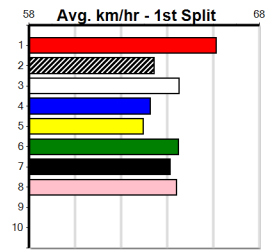

ONE MORE RACE TO GO (300+ RANK)

Distance: 390m, Race Type: Grade 5, Total Prizemoney: $1,530
1st: $1,000, 2nd: $320, 3rd: $160, 4th: $50

AGGREGATE (2) has done his best racing here to date and he will appreciate the drop in class. HOSEY SIDEKICK (3) can come out running and he will give a nice sight on the arm. GALLON OF YAP (1) will be better for the run when resuming

Watchdog Tips: 2 3 1 8 Bet: Win 2

Form Box Wgt Dist Track Date Time BON Margin 1st/2nd (Time) PIR Checked Comment W/R Split 1 S/P Grade

GALLON OF YAP [5] No luck when resuming, can atone, threat $9.00
Owner(s): B Boers
Winning Distances: < 300m (0) 300 - 399m (2) 400 - 499m (3) 500 - 599m (1) 600 - 699m (0) > 700m (0)
Winning Weights: 29.2(1) 29.3(1) 29.4(1) 30.2(1) 30.3(1) 30.8(1)
1st (6) 30.2 390 WBL R12 16-May-24 22.29 21.89 2.75L BIG CONE TONE (22.48) M/11 . . . . . 8.65 $13.20 5
7th (7) 30.2 450 WBL R8 23-May-24 25.68 25.15 6.50L BOROUGH BANKER (25.23) M/445 . . . . . 6.69 $58.80 X45
8th (3) 29.8 450 WBL R6 30-May-24 26.63 25.49 17.00 RICKY BOBBY RIOT (25.49) M/888 . . . . . 6.91 $48.50 5
7th (7) 29.8 390 WBL R9 27-Jun-24 22.45 22.05 5.50L JETSON'S FLASH (22.07) M/44 . . . . . 8.76 $43.40 X45
6th (7) 30.0 390 WBL R7 04-Jul-24 22.52 22.08 6.00L TORNADO TAHLIA (22.12) M/45 . . . . . 8.78 $72.90 FFA
7th (2) 30.2 390 WBL R12 11-Jul-24 23.19 21.94 9.50L ALL DAMIRO (22.53) M/777 . . . SW . 9.12 $8.10 5
5th (6) 30.5 390 WBL R12 03-Oct-24 22.62 21.93 2.50L SAINT TOMMY (22.45) M/777 . . . . . 9.81 $25.40 5
6th (7) 31.4 390 WBL R11 06-Feb-25 22.66 21.86 8.00L MORAINE SOFIA (22.12) M/56 . . . . . 8.78 $102.70 5
Last 3 wins NOT included above
1st (7) 29.3 512 MTG R10 23-Apr-23 29.91 29.29 1.00L FOUR LONGNECKS (29.99) 4.42 $2.70 6
1st (2) 30.8 400 MTG R7 25-Jun-23 23.17 22.99 2.00L LEKTRA VERA (23.31) 10.79 $5.50 5
1st (8) 30.3 390 WBL R10 06-May-24 22.36 22.36 1.00L SNOWY'S SISTER (22.43) M/22 . . . SW . 8.64 $15.10 5

Box History
Bx 1st 2nd 3rd 4th 5th 6th 7th 8th
1 1 2 1 1 1 1 1
2 1 1 1 1 1 1 1
3 1 1 1 1 1 1 1
4 1 1 2 1 1 2 1
5 2 1 1 1 1 1 1
6 1 1 1 1 1 1 1
7 1 1 1 1 4 2 1
8 1 2 1 1 1 1 1
Prize Best $10433.57
Starts 22.29(6)-16/5/24
Trk/Dts 42-6-5-8
APM 13-2-1-1 789

AGGREGATE [5] Goes well here, drops in class, hard to hold out $3.40
Owner(s): G Black
Winning Distances: < 300m (0) 300 - 399m (4) 400 - 499m (1) 500 - 599m (0) 600 - 699m (0) > 700m (0)
Winning Weights: 30.7(1) 31.0(1) 31.1(1) 31.3(1) 31.9(1)
8th (6) 31.2 400 GEL R4 21-Oct-24 23.68 22.57 12.00 HOLTORF BALE (22.86) S/88 . . . . . 8.77 $42.10 5
1st (7) 31.9 390 BAL R4 11-Nov-24 22.79 22.11 1.75L STYLE KEY (22.90) S/32 . . . . . 8.74 $18.30 T3-5
6th (5) 31.7 410 HOR R12 26-Nov-24 23.63 22.97 6.50L MOTOR HEAD MAXIM (23.18) M/22 . . . . . 10.47 $33.70 5
7th (5) 31.9 400 GEL R12 10-Jan-25 23.39 22.42 9.50L MORAINE SOFIA (22.74) M/777 . . . . . 8.73 $27.50 5
8th (4) 31.9 390 WBL R5 20-Jan-25 23.25 22.29 12.00 SAINT MICK (22.46) S/88 . . . . . 9.26 $23.20 5
2nd (3) 32.1 400 GEL R13 28-Jan-25 23.18 22.32 1.25L LITTLE TIGER (23.09) M/22 . . . . . 8.70 $12.00 5
7th (3) 31.8 390 WBL R12 03-Feb-25 23.01 22.16 10.00 FIERY DUEL (22.33) M/777 . . . . . 9.11 $10.60 5
3rd (1) 32.4 390 WBL R12 10-Feb-25 22.42 22.04 5.00L BLITZ (22.09) M/33 . . . . . 8.81 $11.30 5
Last 3 wins NOT included above
1st (2) 31.3 390 WBL R4 29-Apr-24 22.46 22.39 3.00L FABRICATE (22.66) M/21 . . . SW . 8.71 $5.40 7
1st (7) 31.1 390 WBL R11 16-Sep-24 22.73 22.61 2.75L STEP ON AIR (22.92) S/21 . . . . . 8.93 $5.90 6G
1st (8) 30.7 390 WBL R13 30-Sep-24 22.51 22.34 3.5L SAINT MADIX (22.73) M/11 . . . . . 8.76 $2.50 5