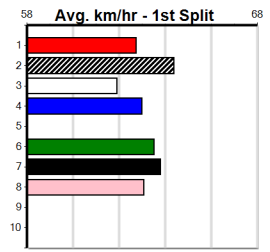

MATKO HIRE (300+ RANK)

Distance: 450m, Race Type: Mixed 6/7, Total Prizemoney: $1,530
1st: $1,000, 2nd: $320, 3rd: $160, 4th: $50

REIKO JETSON (3) showed his talent with a dazzling 25.37 win here and he looks very well graded again. BASEMENT (4) is an improving type and he will appreciate the empty draw outside. PAW XABIA (7) was impressive here two runs back

Watchdog Tips: 3 4 7 8 Bet: Trifecta 3/4,7,8/2,4,7,8 ($10 - 111.11%)

Race 1: BURN THE BEND [6] Down on confidence, steady record here, no $16.00
Owner(s): B Paton
Winning Distances: < 300m (0) 300 - 399m (0) 400 - 499m (1) 500 - 599m (1) 600 - 699m (0) > 700m (0)
Winning Weights: 29.6(1) 29.8(1)
Last 3 wins NOT included above

Race 2: MAJOR ALLEN [7] *** SCRATCHED *** $9.00
Owner(s): B Dowler
Winning Distances: < 300m (0) 300 - 399m (1) 400 - 499m (0) 500 - 599m (0) 600 - 699m (0) > 700m (0)
Winning Weights: 30.8(1)
Last 3 wins NOT included above

Race 3: REIKO JETSON [7] Brilliant 25.37 Ballarat winner, hard to reel in $1.80
Owner(s): J Fry
Winning Distances: < 300m (0) 300 - 399m (0) 400 - 499m (1) 500 - 599m (0) 600 - 699m (0) > 700m (0)
Winning Weights: 32.6(1)
Last 3 wins NOT included above

Race 4: BASEMENT [6] Still learning but continues to improve, danger $6.50
Owner(s): CPC (SYN), C McKay, M Dennis, B Lewin, G Condon, A Molinaro, B Martin, B Havelberg, C Allard
Winning Distances: < 300m (0) 300 - 399m (0) 400 - 499m (2) 500 - 599m (0) 600 - 699m (0) > 700m (0)
Winning Weights: 31.0(1) 31.4(1)
Last 3 wins NOT included above

Race 5: *** VACANT BOX ***
Owner(s):
Winning Distances: < 300m (0) 300 - 399m (0) 400 - 499m (0) 500 - 599m (0) 600 - 699m (0) > 700m (0)
Winning Weights: