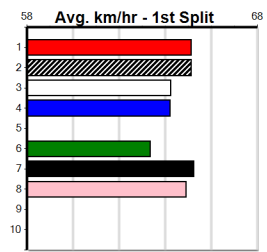

PADDY WANTS PATS (300+ RANK)

Distance: 390m, Race Type: Grade 5, Total Prizemoney: $1,530
1st: $1,000, 2nd: $320, 3rd: $160, 4th: $50

ASTON OPHELIA (2) has been placed in two of five here and she should turn for home with a nice break. BUILT FOR GLORY (1) was a gutsy 25.97 winner here two runs back and he is drawn to get every chance. MIGHTY MOLLY (8) has claims

Watchdog Tips: 2 1 8 3 Bet: Box Quinella 1,2,8 ($10 for 333.33%)

Form Box Wgt Dist Track Date Time BON Margin 1st/2nd (Time) PIR Checked Comment W/R Split 1 S/P Grade
BUILT FOR GLORY (NSW)[5] Gutsy winner two runs back, danger if steps $4.60
Owner(s): Gh Syndications (SYN), A Hunter, E Diblasi, A Greening
Winning Distances: < 300m (0) 300 - 399m (0) 400 - 499m (3) 500 - 599m (0) 600 - 699m (0) > 700m (0)
Winning Weights: 32.7(1) 33.3(1) 33.5(1)
2nd (2) 33.2 450 WBL R7 07-Jan-25 26.01 25.35 10.00 ASTON DARWIN (25.35) M/322 . . . 6.75 $2.40 X67
6th (8) 33.1 450 WBL R6 13-Jan-25 26.80 25.57 18.00 PAW QUANDA (25.57) M/556 . . . 7.02 $15.70 X67
4th (8) 33.1 410 HOR R3 21-Jan-25 23.90 22.87 6.00L JUMBUK GERHARD (23.51) S/44 . . . 10.72 $19.70 X67
3rd (4) 33.2 450 WBL R5 27-Jan-25 25.94 25.53 2.25L WINSLOW WISH (25.79) M/442 . . . 6.86 $12.50 X67
6th (7) 33.2 390 WBL R2 30-Jan-25 22.96 22.03 8.00L CINDY'S FIRE (22.41) M/46 . . . 9.04 $38.70 X67
5th (2) 33.3 450 WBL R7 03-Feb-25 25.87 25.72 2.25L MORAIN BRANDI (25.72) Q/233 . . . 6.70 $4.60 X67
1st (4) 33.5 450 WBL R8 10-Feb-25 25.97 25.82 0.50L BIG BOY COOPER (26.00) M/131 . . . 6.76 $14.90 6G
5th (4) 33.5 410 HOR R5 14-Feb-25 23.66 23.08 3.00L VINNY DEWALT (23.46) M/33 . . . 10.57 $10.20 5
Last 3 wins NOT included above
1st (8) 32.7 401 RIC R1 22-Sep-24 23.53 22.58 0.10L PANCHO PEPPER (23.54) 832 832 7.01 $21.00 M
1st (2) 33.3 450 WBL R7 23-Dec-24 26.11 25.79 3.75L CUBAN LAD (26.37) M/111 . . . 6.83 $4.90 X67
Trainer: Gary Hunt (Cudgee)

Form Box Wgt Dist Track Date Time BON Margin 1st/2nd (Time) PIR Checked Comment W/R Split 1 S/P Grade
ASTON OPHELIA [5] Class edge, can pounce on the arm, go close $1.90
Owner(s): R Borda
Winning Distances: < 300m (0) 300 - 399m (0) 400 - 499m (11) 500 - 599m (0) 600 - 699m (0) > 700m (0)
Winning Weights: 26.3(1) 26.4(2) 26.5(1) 26.6(3) 26.7(1) 26.9(1) 27.6(1) 27.9(1)
5th (8) 27.5 450 WBL R7 21-Nov-24 25.54 25.19 5.00L PANAMA RHODE (25.20) M/545 . . . 6.66 $4.70 5
4th (6) 28.0 400 GEL R6 09-Dec-24 23.00 22.41 5.50L CRACKERJACK SCUD M/55 . . . 8.61 $11.10 5
8th (7) 27.5 460 WGL R5 17-Dec-24 27.08 25.52 14.00 SPIRIT WORLD (26.14) Q/327 . . . 6.61 $9.20 5
6th (7) 28.0 450 BAL R6 01-Jan-25 26.05 25.18 12.00 SPRINGER'S BOY (25.26) M/666 . . . 6.73 $17.80 5
3rd (5) 27.5 400 GEL R4 10-Jan-25 22.95 22.42 5.50L STOJANOVIC (22.58) M/65 . . . 8.52 $9.90 5
1st (4) 27.6 450 BAL R8 18-Jan-25 25.52 25.46 6.50L MORAIN MARCO (25.94) M/211 . . . 6.69 $1.70 T3-5
7th (1) 27.7 460 GEL R8 28-Jan-25 26.84 25.81 15.00 IF HE COULD (25.81) S/686 . . . 6.67 $12.90 5
7th (2) 27.4 390 WBL R11 06-Feb-25 22.87 21.86 11.00 MORAIN SOFIA (22.12) M/88 . . . 9.03 $4.80 5
Last 3 wins NOT included above
1st (5) 26.7 400 GEL R6 06-Aug-24 22.31 22.31 4.25L RUSHMORE RED (22.60) M/31 . . . SW . 8.43 $9.90 X45
1st (5) 26.5 425 BEN R11 02-Oct-24 23.88 23.88 2.75L PANDA BELLA (24.07) M/111 . . . 6.54 $3.00 SH
1st (7) 26.6 425 BEN R6 11-Oct-24 24.13 23.69 0.10L MAGNET MOVER (24.13) M/535 . . . SW . 6.65 $2.50 SF
Trainer: Mark Johnson (Ross Creek)