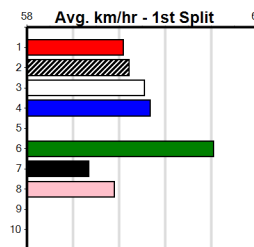

SPORTSBET SET A DEPOSIT LIMIT (300+)

3

3:37PM

(VIC time)

Distance: 390m, Race Type: Maiden, Total Prizemoney: $1,530
1st: $1,000, 2nd: $320, 3rd: $160, 4th: $50

PAW GREGSON (8) was far from disgraced when placed on debut and he looks suited in this event.
PAW TONELLI (6) showed good early burn last time and she is suited back to this journey.
BLINDING FAITH (7) must be respected

Watchdog Tips: **8** **6** **7** **3** **Bet:** **Win 8**

1

QUICK TRAVERSE [M] **$21.00**

Well beaten in all eight runs, prefer to watch

BK Dog **Feb-23** Sire: **TIGGERLONG TONK** Dam: **SPYFECTION**

Owner(s): **Four Legged Tripod (SYN), G Smith, A Watts**

Trainer: **Mark Keane (Koroit)**

Winning Distances: < 300m (0) 300 - 399m (0) 400 - 499m (0) 500 - 599m (0) 600 - 699m (0) > 700m (0)

Winning Weights:

Run	Pos	Wt	Dist	Track	Run	Date	Time	BON	Margin	1st/2nd (Time)	PIR	Checked	Comment	W/R	Split 1	S/P	Grade
8th	(3)	29.0	390	WBL	R1	04-Dec-24	23.97	22.03	21.00	PAW JENNEKE (22.56)	S/88	.	VO	.	9.46	$21.10	M
6th	(4)	29.3	390	WBL	R3	26-Dec-24	23.48	21.98	16.00	ASTON EMBER (22.36)	M/55	.	.	.	9.30	$31.00	M
5th	(5)	29.0	390	WBL	R1	30-Dec-24	23.03	22.11	6.50L	SIR WHIP (22.57)	M/43	.	.	.	8.92	$82.20	M
6th	(7)	28.7	390	WBL	R1	07-Jan-25	23.52	21.88	10.00	OH SO BREE (22.84)	M/46	.	VO	.	8.85	$31.00	M
7th	(2)	28.8	390	WBL	R3	13-Jan-25	23.35	22.26	15.00	PAW ELECTRA (22.30)	M/46	.	V5	.	8.76	$20.40	M
6th	(4)	28.7	390	WBL	R2	20-Jan-25	23.23	22.29	6.50L	PAW RAKULA (22.79)	M/56	.	.	.	9.09	$23.50	M
8th	(3)	28.5	390	WBL	R1	27-Jan-25	23.59	22.29	17.00	ASTON SOVEREIGN (22.43)	M/78	.	.	.	9.40	$30.40	M
7th	(6)	28.5	390	WBL	R2	03-Feb-25	23.89	22.16	18.00	HOLDER AUSTIN (22.70)	M/77	.	VO	.	9.28	$42.30	M

Last 3 wins NOT included above

Box History

Bx	1st	2nd	3rd	4th	5th	6th	7th	8th
1								
2							1	
3								2
4						2		
5					1			
6							1	
7						1		
8								

Prize Best	$0.00
Starts	23.03(5)-30/12/24
Trk/Dts	8-0-0-0
APM	8-0-0-0

MAYBE MICKEY [M] **$16.00**

Yet to impress, slow early, prefer others

BK Dog **Nov-22** Sire: **FABREGAS** Dam: **SIXTEEN PEGS**

Owner(s): **B Fulton**

Trainer: **Peter Fulton (Ecklin South)**

Winning Distances: < 300m (0) 300 - 399m (0) 400 - 499m (0) 500 - 599m (0) 600 - 699m (0) > 700m (0)

Winning Weights:

Run	Pos	Wt	Dist	Track	Run	Date	Time	BON	Margin	1st/2nd (Time)	PIR	Checked	Comment	W/R	Split 1	S/P	Grade
4th	(7)	30.1	390	WBL	R3	26-Dec-24	23.28	21.98	14.00	ASTON EMBER (22.36)	M/44	.	.	.	9.12	$13.50	M
8th	(7)	30.3	410	HOR	R1	06-Jan-25	24.54	22.89	19.00	PAW SAKAKIBURA (23.21)	M/78	.	.	.	10.71	$149.50	M
8th	(6)	30.5	390	WBL	R1	13-Jan-25	23.34	22.26	14.00	MEMORIES OF ROSE (22.39)	S/77	.	.	.	8.97	$26.70	M
4th	(6)	30.6	390	BAL	R1	20-Jan-25	22.95	22.23	6.00L	ASTON JILL (22.54)	S/43	.	.	.	8.80	$18.80	M
6th	(7)	31.0	390	BAL	R9	27-Jan-25	23.49	22.25	18.00	ASTON CAPER (22.25)	S/66	.	V10	.	9.21	$15.90	T3-M

Last 3 wins NOT included above

Box History

Bx	1st	2nd	3rd	4th	5th	6th	7th	8th
1								
2								
3								
4								
5								
6				1				1
7				1		1		1
8								

Prize Best	$125.00
Starts	23.28(7)-26/12/24
Trk/Dts	5-0-0-0
APM	2-0-0-0