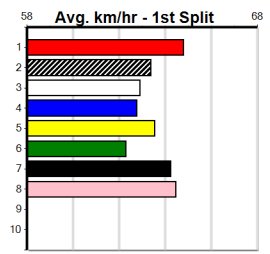

HAPPY BIRTHDAY MEGAN (300+ RANK)

Distance: 390m, Race Type: Grade 7, Total Prizemoney: $1,530
1st: $1,000, 2nd: $320, 3rd: $160, 4th: $50

AERO EXPRESS (1) owns a handy 22.47 PB here and he is drawn to get all the breaks.
CHRISTA'S GIRL (2) should follow the red through early on and she can run a cheeky race. PAW VALENTINA (5) won't be far away

Watchdog Tips: 1 2 5 6 Bet: Box Quinella 1,2,5 ($10 for 333.33%)

AERO EXPRESS [7] Solid PB here, settles on the speed, main danger $2.50
BK Dog Jan-23 Sire: AEROPLANE ERIC Dam: CLOONA LASS
Owner(s): K Mugavin
Trainer: Kevin Mugavin (Killarney)
Winning Distances: < 300m (0) 300 - 399m (1) 400 - 499m (0) 500 - 599m (0) 600 - 699m (0) > 700m (0)
Winning Weights: 28.9(1)
6th (2) 28.5 410 HOR R2 29-Oct-24 24.39 23.25 13.00 ZIPPING TAMIKA (23.51) M/77 . . . 11.10 $10.00 M
2nd (5) 28.4 410 HOR R1 09-Nov-24 24.22 22.98 11.00 PAW EDEN (23.47) M/23 . . . V0 . . . 10.76 $18.40 M
ST (-) 28.4 390 WBL 18-Nov-24 22.79 . . . 0.50L Trial Cleared S/32 . . . 3of4 . . . . . ST
ST (-) 28.4 410 HOR 26-Nov-24 23.64 . . . 10.00 Trial Cleared M/33 . . . 3of4 . . . . . ST
1st (5) 28.9 390 WBL R2 02-Dec-24 22.47 22.17 3.25L BLUE SKYLARK (22.69) M/11 . . . . . 8.66 $11.90 M
3rd (7) 29.0 390 WBL R9 26-Dec-24 22.61 21.98 4.00L PEGASUS BALE (22.35) M/14 . . . . . 8.76 $14.60 T
6th (7) 29.2 390 WBL R3 16-Jan-25 22.78 21.83 8.50L LAURISTON GIRL (22.21) M/45 . . . . . 8.97 $7.80 T
6th (3) 29.3 410 HOR R2 21-Jan-25 24.24 22.87 9.00L ALL GOLD (23.61) M/55 . . . . . 10.71 $3.50 T
Last 3 wins NOT included above
Prize Best $1820.00
Starts 22.47(5)-2/12/24
Trk/Dts 6-1-1-1
APM 3-1-0-1 1152

CHRISTA'S GIRL [7] Led for a long way two runs back, can threaten $4.00
BK Bitch Oct-22 Sire: PLAYLIST Dam: VALLEY REAPER
Owner(s): L Cardillo
Trainer: Dallan Klemke (Lara)
Winning Distances: < 300m (0) 300 - 399m (0) 400 - 499m (1) 500 - 599m (0) 600 - 699m (0) > 700m (0)
Winning Weights: 26.6(1)
2nd (2) 26.2 425 BEN R9 04-Dec-24 24.68 24.18 0.025 GOOD GIRL KIWI (24.68) M/111 . . . . . 6.68 $2.50 T
7th (1) 26.2 425 BEN R11 11-Dec-24 24.76 24.14 8.00L CHERRY TIME (24.21) M/446 . . . . . 6.63 $2.90 T3-7
2nd (5) 26.8 390 BAL R10 30-Dec-24 22.59 22.30 3.5L HARLEY RIOT (22.35) Q/22 . . . . . 8.63 $7.40 T3-7
8th (4) 27.1 390 BAL R9 06-Jan-25 23.40 22.43 13.00 NANNA NAP (22.52) M/78 . . . . . 8.70 $11.10 T3-7
3rd (1) 27.0 410 HOR R2 21-Jan-25 23.80 22.87 2.75L ALL GOLD (23.61) Q/11 . . . . . 10.45 $11.70 T
5th (2) 27.3 400 GEL R9 28-Jan-25 23.29 22.32 5.00L ULTIMO (22.96) Q/45 . . . . . 8.54 $23.70 T
2nd (7) 27.1 390 SHP R2 01-Feb-25 22.48 21.81 0.025 HUSKY SARA LEE (22.48) Q/11 . . . . . 8.61 $5.80 T
8th (8) 26.5 390 WBL R2 13-Feb-25 22.91 21.93 9.50L PAW EDEN (22.28) S/88 . . . . . 9.13 $12.90 T
Last 3 wins NOT included above
1st (8) 26.6 425 BEN R1 20-Nov-24 24.49 24.19 4.50L DARK MIRACLE (24.79) M/211 . . . . . 6.75 $5.90 M
Prize Best $2360.00
Starts 22.91(8)-13/2/25
Trk/Dts 15-1-3-1
APM 1-0-0-0 1728