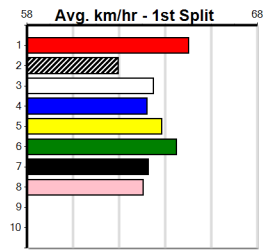

SPORTBET WE LET THE DOGS OUT (300+

Distance: 390m, Race Type: Grade 6, Total Prizemoney: $1,530
1st: $1,000, 2nd: $320, 3rd: $160, 4th: $50

CONDAH EXPRESS (7) can be hard to follow but she owns a slick 22.16 PB here and she can work into the mix mid race. SHAKER STICKER (1) returned to form here two runs back and he is drawn to get the breaks. JEFF THE MAN (5) has solid claims

Watchdog Tips: 7 1 5 8 Bet: Win 7

SHAKER STICKER (NSW)[6] Returned to form two runs back, clear danger $3.40
Owner(s): G Elliott
Sire: MEPUNGA CRUZER Dam: KISSING CARTER
Trainer: Narelle Byrne (Koroit)

POPCORN MISS [6] One paced, steady record here, look to others $21.00
Owner(s): MANY WINNERS (SYN), A Brookes, P Keane, G Dix, G Thomson, B Keane
Sire: ZAMBORA BROCKIE Dam: SISCO SIZZLE
Trainer: Peter Keane (Koroit)

SAINT JAYDEN [6] Poor strike rate, likely to find bother, tough ask $12.00
Owner(s): P Byrne
Sire: BERNARDO Dam: SAINT MADDIE
Trainer: Connor Byrne (Koroit)

SPARKLE PANTS [6] Steady record here, draw is a worry, tested $16.00
Owner(s): Sparkle Racing (SYN), M Dennis, C Dennis
Sire: HARD STYLE RICO Dam: FAUN FLAME
Trainer: Carol Jackson (Neilborough)

JEFF THE MAN [6] Handy effort three runs back, may be value $10.00
Owner(s): M Lloyd
Sire: MY REDEEMER Dam: MIMSTAR
Trainer: John Frewin (Balliang)

1

2

3

4

5