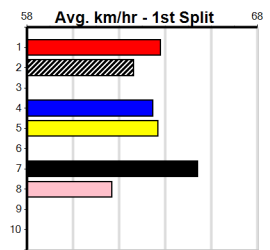

13 RACES TODAY (300+ RANK)

1

2:59PM

(VIC time)

Distance: 390m, Race Type: Maiden, Total Prizemoney: $1,530
1st: $1,000, 2nd: $320, 3rd: $160, 4th: $50

PAW RAZOR (8) has been placed in two of four here and he is suitably drawn out wide. THERMAL SPARK (7) has been placed in two of three here and she can settle on the speed. PAW QUILL (5) can show some improvement

Watchdog Tips:	8	7	5	1	Bet:	Win 8

Form Box	Wgt	Dist	Track	Date	Time	BON	Margin	1st/2nd (Time)	PIR	Checked	Comment	W/R	Split 1	S/P	Grade
1															
BELAIR NOMAD [M] $5.00															
BK Dog Nov-22 Sire: ASTON RUPEE Dam: MEPUNGA BELLA Trainer: Trevor Steel (Nullawarre North)															
Owner(s): G Wickham															
Winning Distances: < 300m (0) 300 - 399m (0) 400 - 499m (0) 500 - 599m (0) 600 - 699m (0) > 700m (0)															
Winning Weights:															
2nd (5)	33.8	390	WBL	R2	07-Jan-25	23.36	21.88	0.50L WHIPPING ALONG (23.33)	S/41				8.87	$9.00	M
7th (6)	33.5	450	WBL	R1	16-Jan-25	26.39	25.14	11.00 BINDY BLAZER (25.66)	S/887				7.05	$58.10	M
3rd (5)	33.3	390	WBL	R2	20-Jan-25	22.83	22.29	0.75L PAW RAKULA (22.79)	M/21				8.79	$18.50	M
4th (2)	33.2	390	WBL	R1	23-Jan-25	22.87	21.97	6.50L KEY PHILOSOPHY (22.43)	M/76				9.06	$25.60	M
4th (2)	33.1	390	WBL	R2	27-Jan-25	23.02	22.29	7.00L ASTON NAXXAR (22.53)	M/54				9.18	$4.90	M
2nd (5)	32.9	450	WBL	R4	03-Feb-25	26.31	25.72	3.5L GO BACK (26.07)	M/543				6.79	$10.90	M
6th (6)	32.7	390	WBL	R1	06-Feb-25	22.98	21.86	12.00 BIG BOY JETT (22.20)	M/66				9.05	$32.60	M
5th (8)	32.4	390	WBL	R1	10-Feb-25	22.93	22.04	6.00L PAW VALENTINA (22.51)	M/66				8.82	$7.50	M
Last 3 wins NOT included above															
<table border="1"> <tr><td>Prize Best</td><td>$1850.00</td></tr> <tr><td>Starts</td><td>22.83(5)-20/1/25</td></tr> <tr><td>Trk/Dts</td><td>18-0-3-4</td></tr> <tr><td>APM</td><td>12-0-2-3</td></tr> <tr><td></td><td>1495</td></tr> </table>															

2															
DARYL DOWLING [M] $21.00															
BD Dog May-21 Sire: MY REDEEMER Dam: MIMSTAR Trainer: John Frewin (Balliang)															
Owner(s): E Lloyd															
Winning Distances: < 300m (0) 300 - 399m (0) 400 - 499m (0) 500 - 599m (0) 600 - 699m (0) > 700m (0)															
Winning Weights:															
8th (4)	29.7	390	WBL	R1	23-Sep-24	23.51	22.47	9.50L MISS FIXATED (22.88)	M/88			W	9.28	$15.80	M
5th (4)	29.7	400	GEL	R1	01-Oct-24	23.64	22.76	13.00 PAW MADDOX (22.78)	M/64				8.68	$42.40	M
7th (8)	29.6	390	WBL	R1	07-Oct-24	23.74	22.32	15.00 ZIPPING VELMA (22.75)	S/76				9.14	$17.70	M
5th (5)	29.5	390	WBL	R1	14-Oct-24	23.23	22.43	5.50L ERNIE DEEDS (22.85)	S/44				9.04	$57.90	M
8th (2)	29.6	400	GEL	R2	22-Oct-24	24.04	22.43	14.00 WESTSIDE WIZARD (23.07)	M/88				9.02	$77.80	T3-M
4th (7)	30.1	400	GEL	R2	05-Nov-24	23.72	22.46	12.00 PICHOLA RALPHY (22.94)	S/54				8.73	$35.70	M
7th (6)	30.3	400	GEL	R1	10-Dec-24	23.81	22.51	12.00 MOTIVATE (23.00)	M/57				8.75	$57.40	M
7th (3)	30.3	400	GEL	R1	04-Feb-25	24.05	22.71	5.00L SMOOTH PRINCE (23.72)	M/32				8.74	$38.10	M
Last 3 wins NOT included above															
<table border="1"> <tr><td>Prize Best</td><td>$230.00</td></tr> <tr><td>Starts</td><td>22.95(7)-20/8/24</td></tr> <tr><td>Trk/Dts</td><td>29-0-0-0</td></tr> <tr><td>APM</td><td>8-0-0-0</td></tr> <tr><td></td><td>62</td></tr> </table>															

3															
*** VACANT BOX ***															
Sire: Dam: Trainer:															
Owner(s):															
Winning Distances: < 300m (0) 300 - 399m (0) 400 - 499m (0) 500 - 599m (0) 600 - 699m (0) > 700m (0)															
Winning Weights:															
<table border="1"> <tr><td>Prize Best</td><td></td></tr> <tr><td>Starts</td><td></td></tr> <tr><td>Trk/Dts</td><td></td></tr> <tr><td>APM</td><td></td></tr> </table>