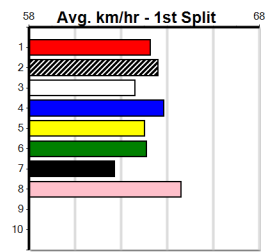

WARRNAMBOOL RACE 13 (300+ RANK)

Distance: 390m, Race Type: Grade 5, Total Prizemoney: $1,530
1st: $1,000, 2nd: $320, 3rd: $160, 4th: $50

SIR BINGO (3) has been racing well in stronger company of late and he should assume control mid race. ASTON WASHINGTON (5) is better than his form reads and he can show early speed. FOXY FAUN (8) won't be too far away late

Watchdog Tips: 3 5 8 2 Bet: Win 3

Race 1: TAPERING OFF [5] Down on confidence, draw helps, place claims $7.50. Includes owner, sire, dam, winning distances, weights, and a list of recent race results.

Race 2: OCEAN SUNSET [5] No luck of late, this is easier, keep safe $4.60. Includes owner, sire, dam, winning distances, weights, and a list of recent race results.

Race 3: SIR BINGO [5] Impressive last time, well graded, go close $3.40. Includes owner, sire, dam, winning distances, weights, and a list of recent race results.

Race 4: SWIRLING MISS [5] Needs to lead, flat patch mid race, tested $16.00. Includes owner, sire, dam, winning distances, weights, and a list of recent race results.

Race 5: ASTON WASHINGTON [5] Drops in class, good turn of foot, danger $6.00. Includes owner, sire, dam, winning distances, weights, and a list of recent race results.