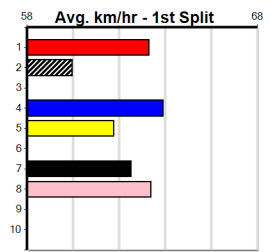

MACEY'S BISTRO (300+ RANK)

2

3:19PM

(VIC time)

Distance: 390m, Race Type: Maiden, Total Prizemoney: $1,530
1st: $1,000, 2nd: $320, 3rd: $160, 4th: $50

PAW OLSON (5) has shown improvement in his past two and he should assume control soon after box rise. GREEK SNIPER (4) has been luckless since her debut placing and she can make amends today THERMAL FLAME (8) is better than her past two runs.

Watchdog Tips: **5** **4** **8** **7** **Bet:** Box Trifecta 4,5,7,8 ($10 for 41.67%)

Box History

Form Box	Wgt	Dist	Track	Date	Time	BON	Margin	1st/2nd (Time)	PIR	Checked	Comment	WR	Split 1	S/P	Grade	
1	PRESSURE DOWN (NSW)[M] Well beaten in all four runs, must find plenty $16.00															
	BK	Bitch		Apr-23		Sire: JUNGLE DEUCE		Dam: NANGAR GIFT		Trainer: Marcus Lloyd (Balliang)						
	Owner(s): V Lungu															
	Winning Distances: < 300m (0) 300 - 399m (0) 400 - 499m (0) 500 - 599m (0) 600 - 699m (0) > 700m (0)															
	Winning Weights:															
	8th (8)	29.3	400	GEL	R1	03-Jan-25	23.80	22.38	21.00	COOLABAH STATION (22.38)	M/76			8.77	$39.30	M
	7th (3)	29.4	400	GEL	R3	14-Jan-25	23.43	22.48	8.50L	REIKO SURGE (22.86)	M/67			8.68	$17.70	M
	5th (6)	28.9	400	GEL	R1	28-Jan-25	23.69	22.32	12.00	DIAMANTINA JADE (22.89)	S/75			8.84	$6.40	M
	6th (3)	28.7	390	WBL	R1	03-Feb-25	23.69	22.16	17.00	ISINBAYEVA (22.52)	M/56			9.10	$13.10	M
	Last 3 wins NOT included above															
<table border="1"> <caption>Box History</caption> <thead> <tr><th>Bx</th><th>1st</th><th>2nd</th><th>3rd</th><th>4th</th><th>5th</th><th>6th</th><th>7th</th><th>8th</th></tr> </thead> <tbody> <tr><td>1</td><td></td><td></td><td></td><td></td><td></td><td></td><td></td><td></td></tr> <tr><td>2</td><td></td><td></td><td></td><td></td><td></td><td></td><td></td><td></td></tr> <tr><td>3</td><td></td><td></td><td></td><td></td><td></td><td></td><td></td><td></td></tr> <tr><td>4</td><td></td><td></td><td></td><td></td><td></td><td></td><td></td><td></td></tr> <tr><td>5</td><td></td><td></td><td></td><td></td><td></td><td></td><td></td><td></td></tr> <tr><td>6</td><td></td><td></td><td></td><td></td><td></td><td>1</td><td></td><td></td></tr> <tr><td>7</td><td></td><td></td><td></td><td></td><td></td><td></td><td></td><td></td></tr> <tr><td>8</td><td></td><td></td><td></td><td></td><td></td><td></td><td></td><td>1</td></tr> <tr><td>Prize Best</td><td colspan="6"></td><td>$0.00</td><td colspan="2"></td></tr> <tr><td>Starts</td><td colspan="6"></td><td>23.69(3)-3/2/25</td><td colspan="2"></td></tr> <tr><td>Trk/Dts</td><td colspan="6"></td><td>4-0-0-0</td><td colspan="2"></td></tr> <tr><td>APM</td><td colspan="6"></td><td>1-0-0-0</td><td colspan="2">0</td></tr> </tbody> </table>																
2	PAW OLIVE (NSW)[M] Another who is yet to impress, prefer to watch $12.00															
	BK	Bitch		Apr-23		Sire: JACKSLITTLETHING		Dam: JACLYN BALE		Trainer: Daniel Gibbons (Avalon)						
	Owner(s): B Wheeler															
	Winning Distances: < 300m (0) 300 - 399m (0) 400 - 499m (0) 500 - 599m (0) 600 - 699m (0) > 700m (0)															
	Winning Weights:															
	8th (3)	26.2	400	GEL	R3	10-Jan-25	24.34	22.42	21.00	STAR SIXTY SIX (22.93)	M/57			9.07	$7.90	M
	8th (6)	26.5	390	BAL	R1	12-Feb-25	23.72	21.76	17.00	CLARETOWN TURBO (22.55)	M/77			10.37	$5.20	M
	Last 3 wins NOT included above															
	<table border="1"> <caption>Box History</caption> <thead> <tr><th>Bx</th><th>1st</th><th>2nd</th><th>3rd</th><th>4th</th><th>5th</th><th>6th</th><th>7th</th><th>8th</th></tr> </thead> <tbody> <tr><td>1</td><td></td><td></td><td></td><td></td><td></td><td></td><td></td><td></td></tr> <tr><td>2</td><td></td><td></td><td></td><td></td><td></td><td></td><td></td><td></td></tr> <tr><td>3</td><td></td><td></td><td></td><td></td><td></td><td></td><td></td><td>1</td></tr> <tr><td>4</td><td></td><td></td><td></td><td></td><td></td><td></td><td></td><td></td></tr> <tr><td>5</td><td></td><td></td><td></td><td></td><td></td><td></td><td></td><td></td></tr> <tr><td>6</td><td></td><td></td><td></td><td></td><td></td><td></td><td></td><td>1</td></tr> <tr><td>7</td><td></td><td></td><td></td><td></td><td></td><td></td><td></td><td></td></tr> <tr><td>8</td><td></td><td></td><td></td><td></td><td></td><td></td><td></td><td></td></tr> <tr><td>Prize Best</td><td colspan="6"></td><td>$0.00</td><td colspan="2">FSH</td></tr> <tr><td>Starts</td><td colspan="6"></td><td>2-0-0-0</td><td colspan="2"></td></tr> <tr><td>Trk/Dts</td><td colspan="6"></td><td>0-0-0-0</td><td colspan="2"></td></tr> <tr><td>APM</td><td colspan="6"></td><td></td><td colspan="2">0</td></tr> </tbody> </table>															
	3	*** VACANT BOX ***														
Sire: Dam:																
Owner(s):																
Winning Distances: < 300m (0) 300 - 399m (0) 400 - 499m (0) 500 - 599m (0) 600 - 699m (0) > 700m (0)																
Winning Weights:																
Trainer:																
Box History																
Last 3 wins NOT included above