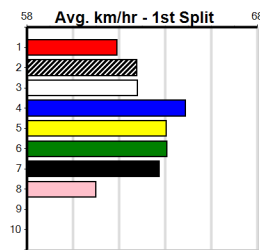

EDWARDS ELECTRICAL (300+ RANK)

Distance: 450m, Race Type: Grade 5, Total Prizemoney: $1,530
1st: $1,000, 2nd: $320, 3rd: $160, 4th: $50

WINE LOVER (2) has been luckless since his handy 25.67 Ballarat win and he can make amends this time around. SQUIGGLY KING (3) has a steady record here but he can hit the line solidly. MEAL TICKET (7) is better than her form reads

Watchdog Tips: 2 3 7 5 Bet: Win 2

IVERSON [5] One paced, long time since her last win, no $16.00
BE Bitch Dec-19 Sire: MY REDEEMER Dam: MIRACLES HAPPEN
Trainer: Elizabeth Steel (Nullawarre North)
Winning Distances: < 300m (0) 300 - 399m (0) 400 - 499m (4) 500 - 599m (0) 600 - 699m (0) > 700m (0)
Winning Weights: 27.1(1) 28.1(1) 28.3(1) 29.0(1)
5th (5) 29.1 450 WBL R7 02-Dec-24 26.06 25.43 3.75L HATENNA BALE (25.81) M/587 . . . 6.85 $32.40 5
5th (2) 29.2 450 WBL R6 23-Dec-24 26.13 25.79 2.00L MORAINIE NADIA (26.00) M/555 . . . 6.98 $53.60 5
7th (6) 29.8 450 WBL R8 02-Jan-25 26.29 25.45 9.00L LEKTRA LAYLA (25.69) M/677 . . . 7.02 $74.40 5
7th (4) 29.9 450 WBL R8 13-Jan-25 26.37 25.57 7.50L TINKER MIKE (25.85) M/777 . . . 7.23 $59.40 5
6th (7) 29.2 450 WBL R8 20-Jan-25 26.29 25.84 6.50L BLACK LICORICE (25.84) S/887 . . . 7.16 $96.10 5
5th (6) 29.0 450 WBL R8 27-Jan-25 26.23 25.53 10.00 GRAY ELLIOT (25.55) M/777 . . . 6.99 $103.10 5
4th (4) 28.6 450 WBL R8 03-Feb-25 26.33 25.72 8.50L BRINDLE BEC (25.76) M/665 . . . 7.00 $44.50 5
3rd (5) 28.5 450 WBL R6 10-Feb-25 26.08 25.82 2.75L JETSON EXPRESS (25.90) M/676 . . . 6.94 $87.60 5
Last 3 wins NOT included above
1st (2) 28.1 450 WBL R5 13-Jun-22 26.21 25.61 0.025 TINKER JOY (26.21) M/543 . . . 6.91 $17.20 7
1st (8) 29.0 450 WBL R5 13-Sep-22 25.78 25.50 4.75L STORM RAPTOR (26.10) Q/332 . . . 6.91 $5.80 X67
1st (1) 28.3 450 WBL R8 12-Jun-23 25.70 25.31 1.00L CHESSMEN (25.77) M/222 . . . 6.85 $7.10 5
Box History
Bx 1st 2nd 3rd 4th 5th 6th 7th 8th
1 1 1 1 1 1 1 1
2 2 3 1 4 1 2
3 2 1 4 5 2 2
4 1 1 3 4 4 2
5 3 2 4 3
6 1 2 2 1 1 1
7 1 4 1 2 2
8 1 2 1 3 3 1 1 2
Prize Best $9845.00
Starts 25.70(1)-12/6/23
Trk/Dts 95-4-7-8
APM 67-4-3-6 429