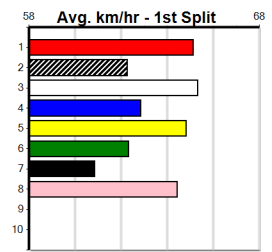

BROAD TREE CARE (300+ RANK)

Distance: 450m, Race Type: Grade 5, Total Prizemoney: $1,530
1st: $1,000, 2nd: $320, 3rd: $160, 4th: $50

EAT YOUR SPINACH (2) was smartly placed at Ballarat three runs back and a clean getaway can see him lead throughout. BELLA SUPREME (3) has returned to form of late and she will follow the two through early on. MORAIN BRANDI (8) has claims

Watchdog Tips: 2 3 8 1 Bet: Win 2

BUILT FOR GLORY (NSW)[5] Good record here, has early speed, keep safe $8.00
Owner(s): Gh Syndications (SYN), A Hunter, E Diblasi, A Greening
Winning Distances: < 300m (0) 300 - 399m (0) 400 - 499m (3) 500 - 599m (0) 600 - 699m (0) > 700m (0)
Trainer: Gary Hunt (Cudgee)

EAT YOUR SPINACH [5] Great effort three runs back, hard to hold out $3.40
Owner(s): A Lie
Winning Distances: < 300m (0) 300 - 399m (0) 400 - 499m (3) 500 - 599m (0) 600 - 699m (0) > 700m (0)
Trainer: Dylan Sharp (Lara)

BELLA SUPREME [5] Returned to form in her past two, danger $3.50
Owner(s): R Gavin
Winning Distances: < 300m (0) 300 - 399m (0) 400 - 499m (5) 500 - 599m (0) 600 - 699m (0) > 700m (0)
Trainer: Kevin Gavin (Tower Hill)

SQUIGGLY KING [5] Lack of early speed is a worry, place best $10.00
Owner(s): R Fisher
Winning Distances: < 300m (0) 300 - 399m (3) 400 - 499m (2) 500 - 599m (0) 600 - 699m (0) > 700m (0)
Trainer: Ronald Fisher (Lara)

INGA BUDDY [5] Needs to lead, flat patch mid race, tested $21.00
Owner(s): P Inguanti
Winning Distances: < 300m (0) 300 - 399m (3) 400 - 499m (0) 500 - 599m (0) 600 - 699m (0) > 700m (0)
Trainer: Mary Inguanti (Camperdown)

1

2

3

4

5