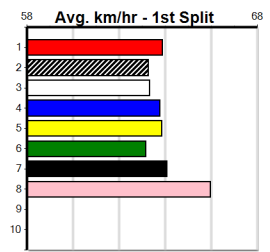

WARRNAMBOOL RACE 13 (300+ RANK)

Distance: 390m, Race Type: Grade 5, Total Prizemoney: $1,530
1st: $1,000, 2nd: $320, 3rd: $160, 4th: $50

KRAKEN HOOK (4) returned to racing with a top 22.15 Shepparton win and he look suited again.
MEAL TICKET (5) is better than her form reads and she can dial up the pressure in the middle stages. SUPER SORT (6) has solid claims

Watchdog Tips: 4 5 6 2 Bet: Win 4

SWIRLING MISS [5] Needs to lead, flat patch mid race, prefer others $12.00
Owner(s): MANY WINNERS (SYN), A Brookes, P Keane, G Dix, G Thomson, B Keane
Trainer: Peter Keane (Koroit)

ASTON KEIKO [5] Resuming, capable when fit, must keep safe $7.50
Owner(s): R Borda
Trainer: Glenn Campbell (Anakie)

TAPERING OFF [5] Wide runner in two is a worry, finds bother $8.00
Owner(s): D Dalton
Trainer: Raymond Mahony (Southern Cro)

KRAKEN HOOK [5] Returned to racing in style, hard to hold out $2.20
Owner(s): M Dickson
Trainer: Cooper Hayes (Mill Park)

MEAL TICKET [5] No luck of late, this is easier, main danger $6.00
Owner(s): G Black
Trainer: Michael Gibbons (Lara)

1

2

3

4

5