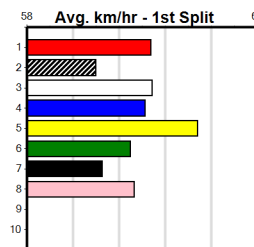

13 RACES TODAY (300+ RANK)

1

1:31PM

(VIC time)

Distance: 390m, Race Type: Maiden, Total Prizemoney: $1,530
1st: $1,000, 2nd: $320, 3rd: $160, 4th: $50

LALA CHUCKY (2) is far better than his form indicates and he should be able to find the rail soon after box rise. PAW GREGSON (8) has been unlucky since his debut placing and he can make amends today. MAYBE MICKEY (4) showed improvement last time

Watchdog Tips: **2** **8** **4** **5** **Bet:** Box Quinella 2,4,8 ($10 for 333.33%)

Form	Box	Wgt	Dist	Track	Date	Time	BON	Margin	1st/2nd (Time)	PIR	Checked	Comment	WR	Split 1	S/P	Grade
INGA EXTREME (NSW)[M] Failed to fire in all ten runs, prefer to watch $12.00																
BK	Dog			Nov-22			Sire: HIGH EARNER	Dam: WHITE ORCHARD		Trainer: Peter Inguanti (Camperdown)						
Owner(s): P Inguanti																
Winning Distances: < 300m (0) 300 - 399m (0) 400 - 499m (0) 500 - 599m (0) 600 - 699m (0) > 700m (0)																
Winning Weights:																
6th	(3)	30.1	390	WBL	R3	25-Nov-24	23.41	22.27	13.00	MINH JACK (22.56)	S/66			8.99	$12.10	M
4th	(6)	30.4	390	WBL	R1	02-Dec-24	23.24	22.17	7.00L	NEIGHBOURS ALARM (22.76)	S/45			8.99	$22.90	M
4th	(7)	30.0	410	HOR	R2	07-Dec-24	24.11	23.34	9.00L	MIDDLE EARTH (23.49)	Q/44			10.58	$29.00	M
6th	(6)	31.0	390	WBL	R3	20-Jan-25	23.31	22.29	12.00	PAW MUNICH (22.48)	S/75			9.05	$20.80	M
7th	(5)	30.9	390	WBL	R2	27-Jan-25	23.56	22.29	15.00	ASTON NAXXAR (22.53)	M/66			9.19	$16.90	M
4th	(2)	31.4	390	WBL	R1	03-Feb-25	23.44	22.16	14.00	ISINBAYEVA (22.52)	M/23			8.95	$47.80	M
8th	(1)	31.3	390	WBL	R1	10-Feb-25	23.36	22.04	13.00	PAW VALENTINA (22.51)	M/77			9.05	$19.30	M
6th	(4)	30.9	390	WBL	R3	17-Feb-25	23.93	22.12	21.00	PAW TONELLI (22.46)	S/77		VO	9.01	$27.70	M
Last 3 wins NOT included above																
Prize Best Starts Trk/Dts APM																

Form	Box	Wgt	Dist	Track	Date	Time	BON	Margin	1st/2nd (Time)	PIR	Checked	Comment	WR	Split 1	S/P	Grade
LALA CHUCKY [M] No luck to date, better than form, suited here $2.80																
BD	Dog			Jan-23			Sire: DROOPYS SYDNEY	Dam: LALA SHIM		Trainer: Darren Fisher (Lara)						
Owner(s): FISHOUNDS (SYN), D Fisher, S Fisher																
Winning Distances: < 300m (0) 300 - 399m (0) 400 - 499m (0) 500 - 599m (0) 600 - 699m (0) > 700m (0)																
Winning Weights:																
6th	(6)	36.1	460	GEL	R2	27-Dec-24	26.86	25.77	9.50L	LALA EFFIE (26.20)	M/667			7.03	$9.30	M
4th	(1)	35.8	450	BAL	R4	08-Jan-25	25.86	24.66	3.75L	WYONG GRESHAM (25.60)	M/542			6.76	$8.20	M
5th	(7)	36.0	460	GEL	R2	14-Jan-25	26.22	25.58	9.50L	SHIMA SAND (25.58)	M/222			6.68	$23.30	M
5th	(6)	35.8	460	GEL	R7	21-Jan-25	26.54	25.92	5.00L	OREGON INDRAH (26.20)	M/334			6.75	$4.70	M
5th	(1)	35.9	460	GEL	R2	28-Jan-25	26.83	25.81	4.75L	REV PIRATE (26.51)	M/452			6.79	$6.10	M
Last 3 wins NOT included above																
Prize Best Starts Trk/Dts APM