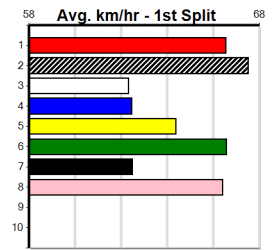

WANNON FUNCTION CENTRE (300+ RANK)

Distance: 390m, Race Type: Mixed 4/5, Total Prizemoney: $1,530
1st: $1,000, 2nd: $320, 3rd: $160, 4th: $50

LEKTRA LYANNA (6) has been taking on some smart speedsters of late and she can regain some confidence this time around. MORE WINE PLEASE (8) owns a smart 22.28 PB here and she will dial up the pressure in the middle stages

Watchdog Tips: 6 8 7 5 Bet: Win 6

Race 1: REEMA BALE (NSW)[4] Good record here but not racing well enough $8.00. Includes owner, sire, dam, winning distances, and box history table.

Race 2: RUBY RHODE [4] Lacking confidence, can miss the kick, place $4.20. Includes owner, sire, dam, winning distances, and box history table.

Race 3: THAI MOGWAI [5] Slow early, will hook wide, prefer others $12.00. Includes owner, sire, dam, winning distances, and box history table.

Race 4: INDY DELTA [5] Likely to bump with the three early, next time $10.00. Includes owner, sire, dam, winning distances, and box history table.

Race 5: MR. QUIRKY [5] Handily placed three runs back, must keep safe $8.00. Includes owner, sire, dam, winning distances, and box history table.