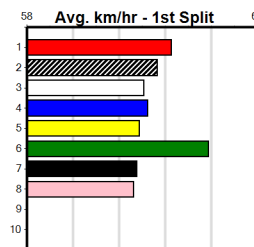

PADDY WANTS PATS (300+ RANK)

Distance: 450m, Race Type: Mixed 6/7, Total Prizemoney: $1,530
1st: $1,000, 2nd: $320, 3rd: $160, 4th: $50

BIG BOY JETT (6) was a dominant 22.20 winner here two runs back and he is better suited to this distance range. BINDY BLAZER (1) has a solid record here to date and she can settle on the speed. WIZIN WOODHOUSE (2) just needs luck early on

Watchdog Tips: 6 1 2 7 **Bet:** Win 6

Form Box	Wgt	Dist	Track	Date	Time	BON	Margin	1st/2nd (Time)	PIR	Checked	Comment	WR	Split 1	S/P	Grade	
1	BINDY BLAZER [7] $3.20															
	Handy PB here, settles on the speed, danger															
	RBD		Bitch		Mar-23		Sire: FERNANDO BALE		Dam: MOLLY BLAZER		Trainer: Ashley Mcdowall (Nullawarre)					
	Owner(s): A Mcdowall															
	Winning Distances: < 300m (0) 300 - 399m (0) 400 - 499m (1) 500 - 599m (0) 600 - 699m (0) > 700m (0)															
	Winning Weights: 25.5(1)															
	5th (5)	26.1	460	GEL	R9	09-Dec-24	26.79	25.77	11.00	STATUE OF TIME (26.02)	M/455	.	.	6.82	$4.40	M
	3rd (7)	26.2	450	WBL	R1	23-Dec-24	26.49	25.79	3.00L	PAW MAUD (26.28)	M/323	.	SW	6.85	$4.80	M
	7th (5)	26.0	450	WBL	R8	28-Dec-24	25.84	25.17	10.00	PANAMA RHODE (25.17)	S/777	.	.	6.98	$68.00	SH
	1st (1)	25.5	450	WBL	R1	16-Jan-25	25.66	25.14	0.75L	ASTON CASTLE (25.71)	Q/232	.	.	6.71	$3.10	M
5th (4)	26.1	450	WBL	R5	23-Jan-25	26.11	25.16	7.00L	SLOW POKE (25.63)	M/886	.	W	7.12	$18.00	X67	
2nd (4)	26.1	450	WBL	R5	30-Jan-25	25.65	25.23	2.75L	FEROCIOUS CANARY (25.47)	M/222	.	.	6.75	$13.00	X67	
7th (6)	26.3	450	WBL	R4	06-Feb-25	26.54	25.11	17.00	BOURNE LICKETY (25.38)	M/456	.	W	6.84	$13.80	X67	
7th (6)	26.7	450	WBL	R9	13-Feb-25	25.98	25.19	6.00L	BLUE MOON MARIE (25.57)	M/755	.	.	6.89	$11.30	X67	
Last 3 wins NOT included above																
<table border="1" style="width: 100%; border-collapse: collapse;"> <thead> <tr> <th>Box</th> <th>1st</th> <th>2nd</th> <th>3rd</th> <th>4th</th> <th>5th</th> <th>6th</th> <th>7th</th> <th>8th</th> </tr> </thead> <tbody> <tr><td>1</td><td>1</td><td></td><td></td><td></td><td></td><td></td><td></td><td></td></tr> <tr><td>2</td><td></td><td></td><td></td><td></td><td></td><td></td><td></td><td></td></tr> <tr><td>3</td><td></td><td></td><td></td><td></td><td></td><td></td><td></td><td></td></tr> <tr><td>4</td><td></td><td>1</td><td></td><td></td><td>1</td><td></td><td></td><td></td></tr> <tr><td>5</td><td></td><td></td><td></td><td>1</td><td>1</td><td></td><td></td><td>1</td></tr> <tr><td>6</td><td></td><td></td><td></td><td>1</td><td></td><td></td><td></td><td>2</td></tr> <tr><td>7</td><td></td><td></td><td>1</td><td></td><td></td><td></td><td></td><td></td></tr> <tr><td>8</td><td></td><td></td><td></td><td></td><td></td><td></td><td></td><td></td></tr> </tbody> </table>																
<table border="1" style="width: 100%; border-collapse: collapse;"> <tr> <td>Prize</td> <td colspan="8"></td> <td>$2590.00</td> </tr> <tr> <td>Best</td> <td colspan="8"></td> <td>25.65(4)-30/1/25</td> </tr> <tr> <td>Starts</td> <td colspan="8"></td> <td>10-1-1-1</td> </tr> <tr> <td>Trk/Dts</td> <td colspan="8"></td> <td>7-1-1-1</td> </tr> <tr> <td>APM</td> <td colspan="8"></td> <td>2162</td> </tr> </table>																

2	WIZIN WOODHOUSE (NSW)[7] $4.60															
	Great effort two runs back, threat if steps															
	BE		Dog		Feb-23		Sire: SHIMA SHINE		Dam: BANDIT BELLE		Trainer: Daniel Gibbons (Avalon)					
	Owner(s): The Mullionaires (SYN), A Phillips, G Phillips, B Phillips, C Brewer, J Phillips, R Phillips															
	Winning Distances: < 300m (0) 300 - 399m (0) 400 - 499m (1) 500 - 599m (0) 600 - 699m (0) > 700m (0)															
	Winning Weights: 32.7(1)															
	3rd (7)	33.6	390	BAL	R2	30-Dec-24	22.76	22.30	3.00L	NANNA NAP (22.56)	S/54	.	.	8.76	$4.50	T3-M
	1st (1)	32.7	425	BEN	R2	08-Jan-25	24.21	23.64	2.25L	ASTON CROWN (24.36)	M/111	.	.	6.75	$2.00	T3-M
	4th (6)	32.5	450	WBL	R6	20-Jan-25	26.13	25.84	3.00L	MORAINÉ BRANDI (25.93)	M/444	.	.	6.88	$2.50	X67
	4th (4)	31.8	425	BEN	R3	25-Jan-25	24.53	23.86	4.25L	HARD COMPASS (24.24)	S/644	.	.	6.80	$2.60	X67
2nd (1)	32.4	425	BEN	R7	29-Jan-25	24.23	24.04	1.75L	BOLD DAZZLER (24.10)	M/222	.	.	6.62	$3.30	T3-RW	
7th (7)	32.4	450	WBL	R7	03-Feb-25	25.99	25.72	4.00L	MORAINÉ BRANDI (25.72)	S/566	.	.	6.79	$3.70	X67	
3rd (1)	32.0	410	HOR	R2	11-Feb-25	23.47	22.82	6.00L	PAW ELECTRA (23.08)	M/33	.	.	10.50	$4.50	7	
5th (8)	32.2	410	HOR	R2	18-Feb-25	24.02	22.87	9.00L	PAW UMA (23.40)	M/44	.	.	10.81	$8.60	7	
Last 3 wins NOT included above																
<table border="1" style="width: 100%; border-collapse: collapse;"> <thead> <tr> <th>Box</th> <th>1st</th> <th>2nd</th> <th>3rd</th> <th>4th</th> <th>5th</th> <th>6th</th> <th>7th</th> <th>8th</th> </tr> </thead> <tbody> <tr><td>1</td><td>1</td><td>2</td><td>1</td><td></td><td></td><td></td><td></td><td></td></tr> <tr><td>2</td><td></td><td></td><td></td><td></td><td>1</td><td></td><td></td><td></td></tr> <tr><td>3</td><td></td><td></td><td></td><td></td><td></td><td></td><td></td><td></td></tr> <tr><td>4</td><td></td><td></td><td></td><td>2</td><td>1</td><td></td><td></td><td></td></tr> <tr><td>5</td><td></td><td>1</td><td></td><td></td><td></td><td></td><td></td><td></td></tr> <tr><td>6</td><td></td><td>1</td><td>1</td><td></td><td></td><td></td><td></td><td></td></tr> <tr><td>7</td><td></td><td></td><td></td><td>1</td><td>1</td><td>1</td><td></td><td>1</td></tr> <tr><td>8</td><td></td><td></td><td>1</td><td></td><td></td><td></td><td></td><td></td></tr> </tbody> </table>																
<table border="1" style="width: 100%; border-collapse: collapse;"> <tr> <td>Prize</td> <td colspan="8"></td> <td>$3075.00</td> </tr> <tr> <td>Best</td> <td colspan="8"></td> <td>25.99(7)-3/2/25</td> </tr> <tr> <td>Starts</td> <td colspan="8"></td> <td>17-1-4-3</td> </tr> <tr> <td>Trk/Dts</td> <td colspan="8"></td> <td>2-0-0-0</td> </tr> <tr> <td>APM</td> <td colspan="8"></td> <td>2355</td> </tr> </table>