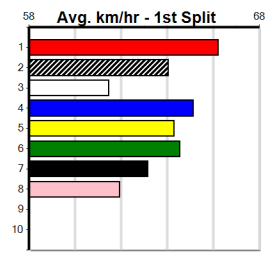

EDWARDS ELECTRICAL (300+ RANK)

Distance: 390m, Race Type: Mixed 6/7, Total Prizemoney: $1,530
1st: $1,000, 2nd: $320, 3rd: $160, 4th: $50

ACTION ROYALE (5) was far from disgraced when placed here last time and he can go one better this time around. MANA'S WAY (2) has done her best racing here to date and she can settle near the speed. POPCORN MISS (8) is well drawn out wide.

Watchdog Tips: 5 2 8 6 Bet: Box Quinella 2,5,8 ($10 for 333.33%)

IDENTIFY AS [7] Steady record here, draw helps, can run a drum $8.00
BK Bitch Nov-22 Sire: ZACK MONELLI Dam: WON'T STOP HER
Trainer: Danielle Keane (Koroit)
Winning Distances: < 300m (0) 300 - 399m (0) 400 - 499m (1) 500 - 599m (0) 600 - 699m (0) > 700m (0)
Winning Weights: 25.5(1)
Box History table and Prize Best Starts Trk/Dts APM

MANA'S WAY (NSW)[6] Goes well here, drops in class, main danger $4.60
BK Bitch Jun-22 Sire: FEDERAL MORGAN Dam: NANA'S HABIT
Trainer: Danielle Keane (Koroit)
Winning Distances: < 300m (0) 300 - 399m (2) 400 - 499m (0) 500 - 599m (0) 600 - 699m (0) > 700m (0)
Winning Weights: 30.2(1) 31.0(1)
Box History table and Prize Best Starts Trk/Dts APM

DAISY DEEDS [6] Resuming, likely to need a run or two, tested $16.00
BK Bitch Mar-21 Sire: BERNARDO Dam: BEAUT DEEDS
Trainer: Mark Keane (Koroit)
Winning Distances: < 300m (0) 300 - 399m (2) 400 - 499m (0) 500 - 599m (0) 600 - 699m (0) > 700m (0)
Winning Weights: 27.7(1) 28.7(1)
Box History table and Prize Best Starts Trk/Dts APM

NIRRANDA GRACIE [7] Hit or miss early, needs to lead, place best $6.50
BD Bitch Jan-22 Sire: KINLOCH BRAE Dam: JUST LOVIN' IT
Trainer: Ashley Mcdowall (Nullawarre)
Winning Distances: < 300m (0) 300 - 399m (0) 400 - 499m (1) 500 - 599m (0) 600 - 699m (0) > 700m (0)
Winning Weights: 27.8(1)
Box History table and Prize Best Starts Trk/Dts APM

ACTION ROYALE [7] Handy effort last time, can cross early, yes $4.00
WBK Dog Apr-22 Sire: KEYBOW Dam: ALVIRA
Trainer: Keith Lloyd (Balliang)
Winning Distances: < 300m (0) 300 - 399m (0) 400 - 499m (1) 500 - 599m (0) 600 - 699m (0) > 700m (0)
Winning Weights: 31.3(1)
Box History table and Prize Best Starts Trk/Dts APM