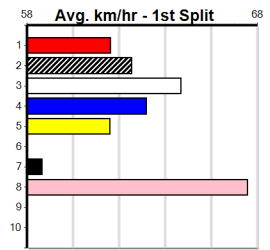

MACEY'S BISTRO (300+ RANK)

Distance: 390m, Race Type: Maiden, Total Prizemoney: $1,530
1st: $1,000, 2nd: $320, 3rd: $160, 4th: $50

MIDNIGHT SNACK (2) has been racing well around Warragul of late and she should prove hard to reel in. REIKO MIMOSA (1) has been luckless in her two runs to date and she is drawn to make amends. ASTON ASANTE (3) can run a cheeky race

Watchdog Tips: **2** **1** **3** **7** **Bet:** Box Quinella 1,2,3 ($10 for 333.33%)

Form	Box	Wgt	Dist	Track	Date	Time	BON	Margin	1st/2nd (Time)	PIR	Checked	Comment	WR	Split 1	S/P	Grade	
1	REIKO MIMOSA [M]	BK	Bitch	Apr-23	No luck to date, this is easier, danger if steps										$4.20		
	Owner(s): J Fry																
	Sire: FABREGAS Dam: REIKO MARTINI																
	Trainer: Stephen Tabb (Lara)																
	Winning Distances: < 300m (0) 300 - 399m (0) 400 - 499m (0) 500 - 599m (0) 600 - 699m (0) > 700m (0)																
	Winning Weights:																
	5th (5)	28.6	390	WBL	R1	06-Feb-25	22.89	21.86	10.00	BIG BOY JETT (22.20)	M/54				9.03	$22.50	M
	8th (6)	29.3	400	GEL	R2	14-Feb-25	24.38	22.21	22.00	SARSAPARILLA KID (22.84)	S/88				9.06	$16.20	M
	Last 3 wins NOT included above																
	Box History																
Bx	1st	2nd	3rd	4th	5th	6th	7th	8th									
1																	
2																	
3																	
4																	
5					1												
6																	1
7																	
8																	
Prize																	
Best																	
Starts	22.89(5)-6/2/25																
Trk/Dts	2-0-0-0																
APM	1-0-0-0																
2	MIDNIGHT SNACK [M]	BK	Bitch	Nov-22	Impressive at Warragul of late, go close										$3.00		
	Owner(s): A Lie																
	Sire: FERAL FRANKY Dam: JUNK FOOD JUNKIE																
	Trainer: Jason Sharp (Lara)																
	Winning Distances: < 300m (0) 300 - 399m (0) 400 - 499m (0) 500 - 599m (0) 600 - 699m (0) > 700m (0)																
	Winning Weights:																
	7th (4)	27.1	400	GEL	R1	28-Sep-24	23.82	22.46	19.00	HE'S ALL THAT (22.52)	S/77				9.25	$6.20	M
	8th (8)	27.4	390	BAL	R1	16-Oct-24	23.65	21.97	19.00	CHEEKY DEED (22.33)	M/88		V28		9.09	$29.10	M
	4th (8)	27.1	390	WBL	R1	13-Jan-25	23.19	22.26	12.00	MEMORIES OF ROSE (22.39)	M/86				8.97	$14.60	M
	4th (1)	27.5	400	WGL	R3	23-Jan-25	23.62	22.46	4.75L	MIGHTY HEIGHTY (23.29)	M/75				8.98	$12.80	T3-M
5th (1)	27.3	400	WGL	R3	30-Jan-25	23.45	22.75	5.50L	JOVIAL GEM (23.08)	M/66				8.89	$15.60	T3-M	
3rd (5)	27.3	400	WGL	R2	06-Feb-25	23.19	22.53	3.25L	HOW HIGH HARLEM (22.96)	M/44				8.65	$20.70	M	
2nd (5)	27.4	400	WGL	R4	13-Feb-25	22.96	22.79	0.50L	SHADY LADY (22.93)	M/22				8.45	$2.90	T3-M	
7th (1)	27.4	350	HVL	R2	18-Feb-25	20.27	19.52	2.75L	TILES AND WINE (20.09)	M/6				6.87	$3.50	M	
Last 3 wins NOT included above																	
Box History																	
Bx	1st	2nd	3rd	4th	5th	6th	7th	8th									
1					1	1											
2																	
3																	
4																	1
5		1	1														
6																	
7																	
8					1												1
Prize																	
Best	23.19(8)-13/1/25																
Starts	8-0-1-1																
Trk/Dts	1-0-0-0																
APM	570																
3	ASTON ASANTE [M]	RF	Bitch	Aug-21	Armed with good early burn, threat if crosses										$5.00		
	Owner(s): R Borda																
	Sire: ASTON DEE BEE Dam: ASTON LOPEZ																
	Trainer: Glenn Campbell (Anakie)																
	Winning Distances: < 300m (0) 300 - 399m (0) 400 - 499m (0) 500 - 599m (0) 600 - 699m (0) > 700m (0)																
	Winning Weights:																
	7th (3)	25.5	390	WBL	R1	20-Aug-24	23.49	22.30	11.00	MOONLIGHT COMET (22.74)	Q/15				8.72	$7.40	M
	2nd (6)	25.7	390	WBL	R1	09-Sep-24	22.97	22.33	1.00L	SLOANE SQUARE (22.90)	M/11				8.77	$7.50	M