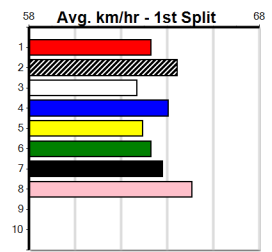

WOOD MOTORCYCLE & MOWER (300+ RANK)

Distance: 450m, Race Type: Mixed 4/5, Total Prizemoney: $1,530
1st: $1,000, 2nd: $320, 3rd: $160, 4th: $50

ASTON MAI TAI (8) should find this a lot easier than her recent racing and she will get plenty of room early on. HENRY BALE (4) has a solid turn of foot and he will dial up the pressure mid race. AGGREGATE (1) just needs to step evenly.

Watchdog Tips: 8 4 1 2 Bet: Win 8

AGGREGATE [5] Handy effort two runs back, can threaten $4.60
Owner(s): G Black
Winning Distances: < 300m (0) 300 - 399m (4) 400 - 499m (1) 500 - 599m (0) 600 - 699m (0) > 700m (0)
Box History table and Prize Best Starts Trk/Dts APM

SAINT JADE [5] Better than her past two runs, may be value $8.00
Owner(s): P Byrne
Winning Distances: < 300m (0) 300 - 399m (2) 400 - 499m (2) 500 - 599m (0) 600 - 699m (0) > 700m (0)
Box History table and Prize Best Starts Trk/Dts APM

FLAX MILL (SA)[5] Slow early, can push wide, prefer others $10.00
Owner(s): B Casey
Winning Distances: < 300m (0) 300 - 399m (1) 400 - 499m (1) 500 - 599m (2) 600 - 699m (0) > 700m (0)
Box History table and Prize Best Starts Trk/Dts APM

HENRY BALE (NSW)[5] Tough draw but has solid muster, main danger $4.00
Owner(s): S Baulch
Winning Distances: < 300m (0) 300 - 399m (2) 400 - 499m (3) 500 - 599m (0) 600 - 699m (0) > 700m (0)
Box History table and Prize Best Starts Trk/Dts APM

SQUIGGLY PAPA [4] Just not racing well enough, place claims best $7.50
Owner(s): BELLE ZAC AND CHARLIE (SYN), M Tabb, S Tabb
Winning Distances: < 300m (0) 300 - 399m (3) 400 - 499m (6) 500 - 599m (0) 600 - 699m (0) > 700m (0)
Box History table and Prize Best Starts Trk/Dts APM