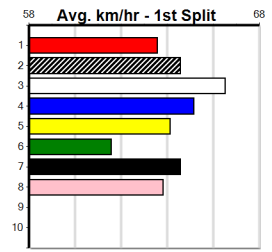

MATKO HIRE (300+ RANK)

Distance: 390m, Race Type: Mixed 6/7, Total Prizemoney: $1,530
1st: $1,000, 2nd: $320, 3rd: $160, 4th: $50

MAYBE SPAGHETTI (7) has a good record here and he will find this easier than his most recent racing. ASTON TYSON (2) is better than his past few runs and he will be in the firing line from the outset. PAW TONELLI (3) has solid claims

Watchdog Tips: 7 2 3 5 Bet: Box Quinella 2,3,7 ($10 for 333.33%)

SAINT JAYDEN [6] Struggling but this is easier, can run a drum $8.00
Owner(s): P Byrne
Winning Distances: < 300m (0) 300 - 399m (2) 400 - 499m (0) 500 - 599m (0) 600 - 699m (0) > 700m (0)
Box History table and Prize Best Starts table included.

ASTON TYSON [7] Resuming, capable when fit, main danger $4.60
Owner(s): R Borda
Winning Distances: < 300m (0) 300 - 399m (1) 400 - 499m (0) 500 - 599m (0) 600 - 699m (0) > 700m (0)
Box History table and Prize Best Starts table included.

PAW TONELLI (NSW)[7] Continues to improve, early speed, major player $3.40
Owner(s): B Wheeler
Winning Distances: < 300m (0) 300 - 399m (1) 400 - 499m (0) 500 - 599m (0) 600 - 699m (0) > 700m (0)
Box History table and Prize Best Starts table included.

MERMAID LADY [7] Talented but can miss the kick, place best $8.00
Owner(s): P Lenehan
Winning Distances: < 300m (0) 300 - 399m (1) 400 - 499m (0) 500 - 599m (0) 600 - 699m (0) > 700m (0)
Box History table and Prize Best Starts table included.

ROCKLANDS IMPALA (NSW)[No luck in her two runs here, can atone, respect $10.00
Owner(s): L Davis
Winning Distances: < 300m (0) 300 - 399m (1) 400 - 499m (1) 500 - 599m (0) 600 - 699m (0) > 700m (0)
Box History table and Prize Best Starts table included.