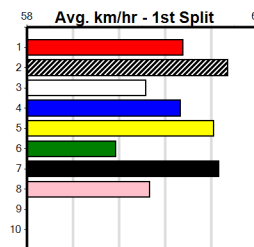

SPORTSBET MAKE IT A MULTI (300+ RANK)

Distance: 390m, Race Type: Grade 5, Total Prizemoney: $1,530
1st: $1,000, 2nd: $320, 3rd: $160, 4th: $50

PAW TEMPE (6) has a good record here and she can light them up soon after box rise. RONNY ALLSORTS (7) is another who goes well here and he can show early speed in his races. PULL START PUMBA (8) has solid claims

Watchdog Tips: 6 7 8 2 Bet: Box Quinella 6,7,8 ($10 for 333.33%)

Form Box Wgt Dist Track Date Time BON Margin 1st/2nd (Time) PIR Checked Comment W/R Split 1 S/P Grade

REDEMPTION ROCK [5] Better than his past few runs, put in exotics $6.00
Owner(s): S Randle
Winning Distances: < 300m (0) 300 - 399m (6) 400 - 499m (1) 500 - 599m (0) 600 - 699m (0) > 700m (0)
Winning Weights: 34.7(2) 35.6(1) 36.6(1) 37.0(1) 37.4(1) 37.6(1)
5th (1) 36.9 390 SHP R7 02-Jan-25 22.88 22.20 10.00 ZESTY BOY (22.20) M/86 . . . . . 8.88 $11.70 T3-5
3rd (6) 36.4 390 WBL R11 07-Jan-25 22.61 21.88 2.50L FIERY DUEL (22.45) M/33 . . . . . 8.66 $4.70 5
1st (1) 37.0 425 BEN R13 15-Jan-25 24.61 24.09 1.00L BROADWAY ICON (24.66) M/332 . . . . . 6.69 $7.30 5
7th (3) 37.8 390 SHP R12 23-Jan-25 22.98 22.31 10.00 TWILIGHT TORI (22.31) M/56 . . . . . 9.77 $21.30 T3-5
2nd (7) 38.0 390 SHP R5 30-Jan-25 22.48 22.30 0.25L MARKET BLUE (22.47) M/22 . . . . . 8.57 $44.80 5
8th (7) 38.0 390 BAL R14 05-Feb-25 22.84 21.80 9.00L LETHAL AVENGER (22.23) S/57 . . . . . 8.64 $21.90 5
4th (6) 38.0 400 GEL R4 11-Feb-25 23.23 22.51 3.00L SHERICKA (23.03) M/75 . . . . . 8.66 $30.00 5
8th (1) 37.8 390 BAL R3 17-Feb-25 22.97 22.25 11.00 ZESTY BOY (22.25) S/88 . . . . . 9.04 $24.20 T3-5
Last 3 wins NOT included above
1st (5) 37.6 350 HVL R6 04-Oct-24 19.70 19.42 2.25L CHOJI AKIMICHI (19.85) M/1 . . . . . 6.62 $7.30 T3-RW
1st (2) 37.4 390 SHP R5 07-Nov-24 22.45 22.26 1.00L HELLBOY (22.52) Q/11 . . . . . 8.47 $11.40 T3-5
1st (5) 36.6 390 WBL R4 23-Dec-24 22.60 22.21 6.50L BRINDLE BEC (23.04) M/11 . . . . . 8.84 $2.20 5

Box History
Bx 1st 2nd 3rd 4th 5th 6th 7th 8th
1 1 2 2 4 1 1
2 2 1 1 2 1 2
3 5 2 3
4 1 2 1 3 1
5 3 1 1 1 2 1
6 1 2 2 1
7 3 3 1 2
8 2 2 4 1 2 1
Prize Best $15288.57
Starts 22.53(4)-9/10/23
Trk/Dts 76-7-10-8
APM 15-2-2-2 5111

DEADLY DAVE [5] Handy effort three runs back, must keep safe $4.80
Owner(s): R Taylor
Winning Distances: < 300m (0) 300 - 399m (0) 400 - 499m (3) 500 - 599m (0) 600 - 699m (0) > 700m (0)
Winning Weights: 33.2(1) 33.5(1) 34.7(1)
6th (3) 32.7 410 HOR R12 15-Sep-24 24.07 23.03 10.00 FABIO GIBLET (23.40) M/55 . . . . . 10.44 $20.40 5
2= (3) 32.7 410 HOR R11 24-Sep-24 23.59 22.93 6.00L PAW VARNER (23.19) M/22 . . . . . 10.44 $6.80 5
5th (3) 32.7 410 HOR R4 01-Oct-24 23.73 22.85 7.50L OUR FABIO (23.22) M/63 . . . . . 10.41 $8.60 5
6th (4) 32.7 410 HOR R12 08-Oct-24 24.17 23.26 6.00L MRS. ESHAY (23.76) M/64 . . . . . 10.74 $4.50 5
5th (2) 33.2 390 WBL R4 17-Oct-24 22.96 21.72 13.00 DIVA ERADICATOR (22.07) M/65 . . . SW . 8.83 $11.10 5
2nd (7) 34.2 390 WBL R2 30-Dec-24 22.51 22.11 1.5L CAESARS PALACE (22.41) Q/22 . . . . . 8.69 $8.20 5
4th (4) 34.5 305 MTG R4 05-Jan-25 18.02 17.52 4.00L LAP TO BURN (17.74) M/65 . . . . . 5.87 $3.10 6
5th (2) 34.3 400 GEL R4 14-Jan-25 23.47 22.48 9.00L BREE CABANG (22.86) M/53 . . . SW . 8.74 $11.20 5
Last 3 wins NOT included above
1st (3) 33.5 410 HOR R1 01-Aug-23 23.64 22.90 0.50L BINDY BOO (23.66) M/11 . . . SW . 10.43 $4.50 M
1st (8) 34.7 410 HOR R2 14-Nov-23 23.40 22.83 0.10L WBLEC WHISTLER (23.41) M/21 . . . SW . 10.33 $6.90 X67
1st (4) 33.2 410 HOR R3 03-Sep-24 23.53 23.05 0.50L FOLLOW THE SUN (23.56) Q/11 . . . . . 10.34 $12.20 X67