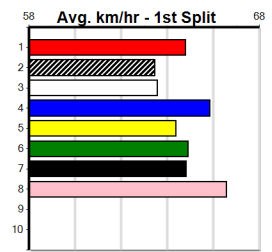

SPORTSBET SET A DEPOSIT LIMIT (300+)

Distance: 390m, Race Type: Mixed 6/7, Total Prizemoney: $1,530
1st: $1,000, 2nd: $320, 3rd: $160, 4th: $50

LAURISTON GIRL (8) has a top record here to date and she should be able to light them up soon after box rise. PAW XABIA (7) was dominant here last time and she will make the pink work hard throughout. AERO EXPRESS (6) may be value

Watchdog Tips: 8 7 6 2 Bet: Win 8

SAINT CASSIDY [7] Placed in two of six here, place hope again $8.00
Owner(s): P Byrne
Winning Distances: < 300m (0) 300 - 399m (1) 400 - 499m (0) 500 - 599m (0) 600 - 699m (0) > 700m (0)
Winning Weights: 27.0(1)
Box History table and Prize Best Starts Trk/Dts APM

BELAIR BETTY [6] Relies on luck but can charge to the line, respect $9.00
Owner(s): G Wickham
Winning Distances: < 300m (0) 300 - 399m (1) 400 - 499m (1) 500 - 599m (0) 600 - 699m (0) > 700m (0)
Winning Weights: 28.1(1) 28.3(1)
Box History table and Prize Best Starts Trk/Dts APM

ASTON FARRELL [6] Can miss the kick, may get crowded, next time $14.00
Owner(s): R Borda
Winning Distances: < 300m (0) 300 - 399m (2) 400 - 499m (0) 500 - 599m (0) 600 - 699m (0) > 700m (0)
Winning Weights: 32.0(2)
Box History table and Prize Best Starts Trk/Dts APM

ASTON SOVEREIGN [7] Front runner, may have to work too hard, risky $6.00
Owner(s): R Borda
Winning Distances: < 300m (0) 300 - 399m (1) 400 - 499m (0) 500 - 599m (0) 600 - 699m (0) > 700m (0)
Winning Weights: 32.5(1)
Box History table and Prize Best Starts Trk/Dts APM

MYOLA THALIA [6] Handy efforts in her past two, place hope again $7.50
Owner(s): A Kampman
Winning Distances: < 300m (0) 300 - 399m (2) 400 - 499m (0) 500 - 599m (0) 600 - 699m (0) > 700m (0)
Winning Weights: 26.3(1) 27.2(1)
Box History table and Prize Best Starts Trk/Dts APM