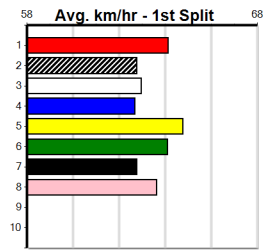

CASSIGN DESIGN (300+ RANK)

Distance: 390m, Race Type: Mixed 6/7, Total Prizemoney: $1,530
1st: $1,000, 2nd: $320, 3rd: $160, 4th: $50

PAW MUNICH (4) showed his talent with a handy 22.48 win here and he looks very well graded in this event. COLLINDA BLUE (8) has been placed in two of his past four and he will dial up the pressure mid race. NORM'S LUCY (1) can fire fresh

Watchdog Tips: 4 8 1 3 Bet: Box Trifecta 1,3,4,8 ($10 for 41.67%)

Form Box Wgt Dist Track Date Time BON Margin 1st/2nd (Time) PIR Checked Comment W/R Split 1 S/P Grade
NORM'S LUCY [6] Resuming, capable when fit, can threaten $7.50
Owner(s): M McQuillen Sire: SHIMA SHINE Dam: LAKEVIEW ISLA Trainer: Jordan McQuillen (Lara)
Winning Distances: < 300m (0) 300 - 399m (0) 400 - 499m (0) 500 - 599m (2) 600 - 699m (0) > 700m (0)
Winning Weights: 30.1(1) 30.6(1)
5th (7) 30.7 500 BEN R7 09-Oct-24 29.00 28.32 10.00 SCOTT AQUAPHOBIA (28.32) M/567 . . . . 6.83 $4.30 T3-RW
6th (8) 30.7 525 MEA R4 19-Oct-24 31.17 29.71 18.00 KNURLING (29.97) M/4767 . . . . 5.28 $25.10 6G
2nd (1) 30.9 525 MEP R9 06-Nov-24 30.73 29.90 3.5L REAR VISION (30.50) Q/1111 . . . . 5.15 $10.80 6G
6th (4) 31.2 500 BEN R7 13-Nov-24 29.15 28.49 9.50L MCIVOR JEWELS (28.49) M/6666 . . . . 6.86 $10.50 T3-RW
7th (8) 31.2 460 GEL R5 19-Nov-24 26.93 25.83 8.00L GO NOW (26.41) M/767 . . . . 6.91 $17.90 6G
7th (6) 30.8 525 MEP R4 27-Nov-24 30.91 30.02 11.00 UPSET SUNSET (30.18) M/6677 . . . . 5.30 $33.80 X67H
7th (4) 30.8 510 SLE R7 04-Dec-24 29.69 29.08 9.00L EASY PIE (29.08) S/777 . . . . 9.64 $6.10 T3-RW
4th (7) 30.4 500 BEN R6 14-Dec-24 28.85 28.54 4.25L SHAKA BIG CHIEF (28.57) M/355 . . . . 6.79 $12.10 RW
Last 3 wins NOT included above
1st (2) 30.1 510 SLE R2 04-Aug-24 29.23 28.78 3.5L GALLOPING RED (29.46) M/111 . . . . 9.18 $2.90 M
1st (1) 30.6 510 SLE R7 04-Sep-24 29.26 28.81 0.75L DR. YELLOWSTONE (29.30) M/454 . . . . SW 9.38 $2.60 T3-RW

BART'S CHOICE [7] Placed in only one of 11 here, prefer to watch $21.00
Owner(s): K Lloyd Sire: MY REDEEMER Dam: MIMSTAR Trainer: Marcus Lloyd (Balliang)
Winning Distances: < 300m (0) 300 - 399m (1) 400 - 499m (0) 500 - 599m (0) 600 - 699m (0) > 700m (0)
Winning Weights: 32.0(1)
7th (2) 33.4 400 GEL R11 12-Nov-24 23.92 22.54 12.00 PROVOCATION (23.11) M/77 . . . . 8.87 $85.10 7
6th (5) 33.2 390 WBL R10 25-Nov-24 23.49 22.27 16.00 PAW DAHLIA (22.37) S/66 . . . . 9.32 $62.80 X67
7th (6) 33.2 400 GEL R9 10-Dec-24 23.91 22.51 20.00 IOWA LASS (22.51) M/77 . . . . 9.05 $92.70 7
3rd (1) 33.1 400 GEL R11 31-Dec-24 23.43 22.76 3.00L HERE TO TALK (23.22) M/45 . . . . 8.76 $20.10 7
3rd (1) 32.7 390 WBL R9 13-Jan-25 22.95 22.26 3.5L HARLOW'S BOY (22.71) M/54 . . . . 8.90 $18.70 7
5th (5) 32.4 390 WBL R11 20-Jan-25 23.00 22.29 7.50L ASTON ACCORD (22.48) M/76 . . . . SW 9.03 $17.10 X67
7th (8) 32.6 400 GEL R10 28-Jan-25 23.93 22.32 11.00 WAITING FOR YOU (23.17) M/77 . . . . 9.04 $82.70 7
4th (2) 32.3 390 WBL R4 17-Feb-25 23.03 22.12 5.50L BOONDOCKS (22.66) M/66 . . . . 8.67 $82.20 7
Last 3 wins NOT included above
1st (1) 32.0 390 BAL R2 21-Mar-24 22.63 22.01 4.25L CHOPPER JUICE (22.91) M/11 . . . . 8.58 $2.60 M