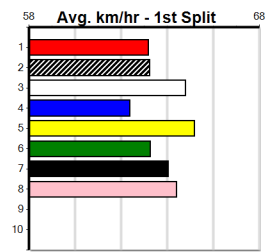

ONE MORE RACE TO GO (300+ RANK)

Distance: 390m, Race Type: Grade 5, Total Prizemoney: $1,530
1st: $1,000, 2nd: $320, 3rd: $160, 4th: $50

AGON CAMEL (3) will find this a lot easier than her recent racing and he will be strong in the run home. SAINT TOMMY (8) was never headed here two runs back and he should be in the mix again. DROP FIFTY (7) won't be too far away

Watchdog Tips: 3 8 7 1 Bet: Win 3

Form Box Wgt Dist Track Date Time BON Margin 1st/2nd (Time) PIR Checked Comment W/R Split 1 S/P Grade

SAINT MADIX [5] Hit or miss early, rails draw helps, respect $7.50
Owner(s): P Byrne
Winning Distances: < 300m (0) 300 - 399m (1) 400 - 499m (2) 500 - 599m (0) 600 - 699m (0) > 700m (0)
Winning Weights: 35.5(1) 35.8(1) 36.1(1)

Box History
Bx 1st 2nd 3rd 4th 5th 6th 7th 8th
1 1 3 4 2 2 1
2 1 1 1 1 1 1
3 1 3 2 4 5 3 1
4 2 2 4 2 2 1
5 1 3 1 3 1 2
6 2 2 2 2 2 1
7 1 2 4 2 2 2
8 1 3 1 6 3 2 1
Prize Best $9455.00
Starts 22.50(6)-27/5/24
Trk/Dts 102-3-19
APM 30-1-2-5 1473

TESTED [5] Steady record here, may get buried back, no $21.00
Owner(s): P Keane
Winning Distances: < 300m (0) 300 - 399m (0) 400 - 499m (3) 500 - 599m (0) 600 - 699m (0) > 700m (0)
Winning Weights: 29.3(1) 30.2(2)

Box History
Bx 1st 2nd 3rd 4th 5th 6th 7th 8th
1 1 1 1 1 1 1
2 1 1 1 1 1 1
3 2 1 1 1 1 1
4 1 1 1 1 1 1
5 1 1 1 1 1 1
6 1 1 1 1 1 1
7 1 1 1 1 1 1
8 1 1 1 1 1 1
Prize Best $3580.00
Starts 22.66(7)-10/2/25
Trk/Dts 23-3-4-2
APM 11-0-0-2 716

AGON CAMEL [5] Drops in class, nice turn of foot, go close $3.40
Owner(s): HIPS DON'T LIE (SYN), D Sharp, J Sharp
Winning Distances: < 300m (0) 300 - 399m (0) 400 - 499m (3) 500 - 599m (0) 600 - 699m (0) > 700m (0)
Winning Weights: 24.5(1) 25.1(1) 25.2(1)

Box History
Bx 1st 2nd 3rd 4th 5th 6th 7th 8th
1 1 1 1 1 1 1
2 1 1 1 1 1 1
3 1 1 1 1 1 1
4 1 1 1 1 1 1
5 1 1 1 1 1 1
6 1 1 1 1 1 1
7 1 1 1 1 1 1
8 1 1 1 1 1 1
Prize Best $4460.00
Starts 22.48(2)-10/2/25
Trk/Dts 31-3-1-5
APM 3-0-0-0 2054

LITTLE BREW [5] Not the worst, draw is a worry, place best $8.00
Owner(s): R Brewer
Winning Distances: < 300m (0) 300 - 399m (4) 400 - 499m (0) 500 - 599m (0) 600 - 699m (0) > 700m (0)
Winning Weights: 26.5(1) 26.8(1) 26.9(1) 27.1(1)

Box History
Bx 1st 2nd 3rd 4th 5th 6th 7th 8th
1 1 1 1 1 1 1 1
2 2 1 1 1 2 1 1
3 1 1 1 1 1 3
4 1 1 1 1 1
5 2 1 1
6 1 1 2 2
7 1 1 1 1 1 2
8 1 2 1 1
Prize Best $6120.00
Starts 22.45(2)-5/2/24
Trk/Dts 38-4-4-2
APM 24-4-4-1 556

SPANISH BULLET [5] Steady since resuming, needs more time $12.00
Owner(s): P Morganti
Winning Distances: < 300m (0) 300 - 399m (4) 400 - 499m (5) 500 - 599m (0) 600 - 699m (0) > 700m (0)
Winning Weights: 31.3(1) 31.6(1) 31.8(1) 32.0(1) 32.2(2) 32.4(1) 32.5(1) 32.7(1)

Box History
Bx 1st 2nd 3rd 4th 5th 6th 7th 8th
1 1 3 1 2 1 1 2
2 1 2 1 1 1 1 1
3 1 1 1 1 1 1 1
4 3 2 1 1 1
5 1 1 1 1 1
6 2 1 1 1 1 1
7 2 4 1 2 1 3
8 2 1 1 2 1
Prize Best $22270.00
Starts 22.29(6)-19/10/23
Trk/Dts 58-9-10-9
APM 7-1-0-1 2536

1

2

3

4

5