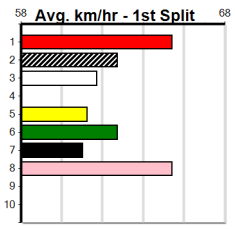

MONTROSE IGA LIQUOR (300+RANK)

Distance: 300m, Race Type: Grade 5, Total Prizemoney: $1,530
1st: $1,000, 2nd: $320, 3rd: $160, 4th: $50

11

1:42PM

(VIC time)

Watchdog Tips: 0 0 0 0 **Bet:** .

Form **Box** **Weight** **Dist** **Track** **Date** **Time** **BON** **Margin** **1st/2nd (Time)** **PIR** **Checked** **Comment** **W/R** **Split 1** **S/P** **Grade**

1 FIREBIRD FLYER [5]
RF B Apr-21 ORSON ALLEN COME ON CHARLIZE

1	2	3	4	5	6	7	8
1		1	1				1

Trainer: Trevor Gottsche (Healesville)
8th (2) 28.0 300 HVL R2 29-Nov-24 17.35 16.75 9.00LSUPER TONE (16.75) S/8 . . . 4.17 $21.00 T3-5
8th (2) 27.3 300 HVL R5 10-Jan-25 17.35 16.80 8.00LSUPER TONE (16.80) M/8 . . . 4.14 $53.60 T3-5
6th (5) 27.1 300 HVL R11 24-Jan-25 17.33 16.60 4.00LGARY KNEW IT (17.06) M/2 . . . 4.02 $59.30 T3-5
5th (5) 26.7 300 HVL R10 31-Jan-25 17.19 16.68 2.25LINTER CYBORG (17.04) M/5 . SW . 4.00 $56.00 T3-5
Owner(s): T Gottsche

Winning Boxes

Prize Best	$13,875.00
Best	16.95
Starts	58-4-12-2
Trk/Dst	14-1-3-1
APM	$919

2 NO MANNERS [5]
BK D Mar-22 FERAL FRANKY MANNERS MATTER

1	2	3	4	5	6	7	8
		2		2			1

Trainer: Ronald Wood (Warragul)
6th (6) 28.2 400 WGL R12 16-Jan-25 23.61 22.72 7.00LCERTAIN MAGIC (23.14) M/44 . . . 8.70 $23.40 5
5th (7) 28.6 300 HVL R11 22-Jan-25 17.72 16.88 6.00LJONATHAN'S DREAM (17.33) M/4 . . . 4.12 $21.70 5
2nd (8) 28.7 300 HVL R5 29-Jan-25 17.33 17.09 1.5LDEVIL IN ME (17.24) M/4 . . . 4.03 $12.50 5
5th (1) 29.0 400 WGL R12 06-Feb-25 23.21 22.53 4.75LNORSE QUEEN (22.89) M/22 . . . 8.56 $16.30 5
Owner(s): R Wood

Winning Boxes

Prize Best	$9,250.00
Best	17.00
Starts	55-6-5-7
Trk/Dst	21-4-2-3
APM	$2627

3 DOWN SOUTH QUEEN [5]
BK B Mar-22 TOMMY SHELBY LITTLE ZOE

1	2	3	4	5	6	7	8
1			1		1		1

Trainer: Jack Clarke (Creswick)
1st (6) 23.1 300 HVL R3 17-Dec-24 17.18 17.06 1.25LCHANGE (17.26) M/1 . SW . 4.03 $40.50 5
8th (6) 22.7 300 HVL R12 27-Dec-24 17.43 16.90 3.5LLAKEVIEW JACK (17.20) M/2 . . . 3.97 $6.70 T3-5
5th (4) 22.1 390 BAL R3 06-Jan-25 23.21 22.43 7.00LRAPIDFIRE FOREST (22.76) M/64 . . . 8.77 $23.20 T3-5
7th (6) 21.9 300 HVL R11 13-Jan-25 17.22 16.95 4.00LMAKE IT THUNDER (16.95) M/2 . . . 3.98 $33.70 5
Owner(s): S Negrello

Winning Boxes

Prize Best	$5,525.00
Best	17.18
Starts	43-4-4-1
Trk/Dst	6-2-0-0
APM	$2446

4 TAILS OF JONNY [5]
BK D Jan-22 HOUDINI BOY HELEN'S TEDDY

1	2	3	4	5	6	7	8
		1	1	1			1

Trainer: Donna Furey (Pearcedale)
4th (8) 34.1 300 HVL R3 27-Dec-24 17.21 16.90 0.50LWILD REPUTATION (17.18) M/3 . . . 3.98 $4.90 T3-5
5th (6) 34.5 300 HVL R12 10-Jan-25 17.29 16.80 6.50LDINOSAUR DEANO (16.85) S/6 . . . 4.01 $9.10 T3-5
1st (5) 34.5 300 HVL R12 22-Jan-25 17.25 16.88 0.75LDEVINE SAL (17.29) M/2 . . . 4.01 $2.40 5
4th (3) 34.3 300 HVL R12 29-Jan-25 17.44 17.09 3.00LTALI MARVEL (17.24) M/4 . . . 4.05 $2.40 5
Owner(s): D Furey

Winning Boxes

Prize Best	$6,575.00
Best	16.92
Starts	22-4-0-4
Trk/Dst	22-4-0-4
APM	$3693