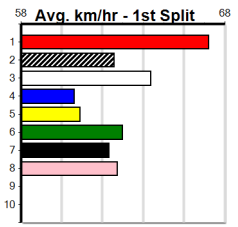

GREYHOUND ADOPTION PROGRAM (300)

Distance: 300m, Race Type: Grade 7, Total Prizemoney: \$1,530
1st: \$1,000, 2nd: \$320, 3rd: \$160, 4th: \$50

3

11:22AM

(VIC time)

Watchdog Tips:

0 0 0 0

Bet: