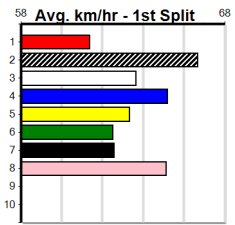

MR HUMMER LIMOS (300+RANK)

Distance: 300m, Race Type: Grade 6, Total Prizemoney: \$1,530
1st: \$1,000, 2nd: \$320, 3rd: \$160, 4th: \$50

9

1:05PM

(VIC time)

Watchdog Tips: [0] [0] [0] [0] **Bet:** []

Form	Box	Weight	Dist	Track	Date	Time	BON	Margin	1st/2nd (Time)	PIR	Checked	Comment	W/R	Split 1	S/P	Grade	
1 WRONG MISSY [6]																	
BK	B	Feb-22 BERNARDO					JUNIPER PEARL										
Trainer: Brett Mackie (Tooradin)																	
5th	(2)	28.4	390	WBL	R10	07-Oct-24	22.92	22.32	5.00L	FORGOTTEN TIME (22.58)	M/86	.	.	.	9.18	\$3.00	6G
5th	(1)	28.9	300	HVL	R4	25-Oct-24	17.37	16.95	1.5L	DEMONIC SPIRIT (17.27)	M/8	.	.	.	4.09	\$7.10	T3-RW
2nd	(4)	28.9	300	HVL	R9	28-Oct-24	17.27	16.85	0.50L	ZIPPING GEPETTO (17.24)	M/4	.	.	.	4.09	\$4.90	X67
5th	(7)	29.0	400	WGL	R10	01-Nov-24	23.27	22.49	8.00L	SUMMER SUNSET (22.74)	M/66	.	.	.	8.69	\$9.80	6G
Owner(s): B Mackie																	
2 MEMORIES OF ROSE [6]																	
BK	B	Mar-23 FERNANDO BALE					NOVA WILLOW										
Trainer: Robert Camilleri (Lara)																	
1st	(1)	25.2	390	WBL	R1	13-Jan-25	22.39	22.26	3.00L	FENELLA (22.59)	Q/11	.	SW	.	8.55	\$2.70	M
8th	(2)	25.5	390	WBL	R10	20-Jan-25	23.11	22.29	12.00L	ASTON TAFARI (22.29)	M/58	.	.	.	8.93	\$2.20	X67
6th	(7)	25.5	390	WBL	R3	27-Jan-25	22.86	22.29	5.50L	ASTON KATY (22.48)	M/35	.	.	W	8.85	\$2.70	7
1st	(8)	25.2	390	WBL	R10	03-Feb-25	22.47	22.16	3.75L	ASTON SOVEREIGN (22.72)	M/11	.	SW	.	8.66	\$2.30	X67
Owner(s): DOM AND JOE (SYN), D Napoli, J Mifsud																	
3 RAPHAEL ZEAL [6]																	
BK	D	Jun-22 SUPERIOR PANAMA					ZEAL SENSATION										
Trainer: Stephen Tabb (Lara)																	
6th	(3)	32.4	300	HVL	R10	17-Jan-25	17.46	16.93	4.25L	ZINZAN CHARLIE (17.16)	S/8	.	.	.	4.16	\$41.40	T3-6
2nd	(5)	32.5	350	HVL	R7	22-Jan-25	20.30	19.73	0.75L	METAL BENDER (20.26)	M/5	.	.	.	6.98	\$5.40	X67
4th	(7)	33.1	350	HVL	R5	31-Jan-25	19.81	19.50	2.50L	SAVANNAH STAR (19.64)	M/1	.	.	.	6.60	\$78.40	T3-RW
6th	(3)	33.0	390	BAL	R10	03-Feb-25	23.06	22.23	12.00L	CANDY STRIDE (22.23)	M/56	.	.	.	8.91	\$43.20	T3-6
Owner(s): Real zeal (SYN), M Tabb, S Tabb																	
4 SILVERTREE FLOSS (NSW)[6]																	
BD	B	Jul-22 TIGGERLONG TONK					COLD TWIST										
Trainer: Jason Wickham (Lara)																	
5th	(6)	24.5	300	HVL	R11	29-Nov-24	17.47	16.75	2.00L	PLATYPUS YAALA (17.33)	M/5	.	.	.	4.07	\$9.30	T3-RW
5th	(3)	24.3	300	HVL	R11	06-Dec-24	17.26	16.89	3.75L	CRYPTO PRINCE (17.01)	M/5	.	.	.	4.03	\$35.60	T3-RW
8th	(5)	24.4	400	GEL	R11	10-Dec-24	23.40	22.51	10.00L	LARKA SOLAR (22.71)	M/35	.	.	.	8.51	\$77.00	6G
5th	(5)	23.9	400	GEL	R4	04-Feb-25	23.91	22.71	6.50L	SILENT WHISPER (23.48)	M/23	.	.	.	8.61	\$6.90	X67
Owner(s): M Carter																	
5 REDEEMER BELLE [6]																	
BK	B	Apr-22 MY REDEEMER					BELLE'S ON BOOST										
Trainer: Danielle Smith (Lara)																	
2nd	(1)	27.8	400	WGL	R7	02-Jan-25	23.17	22.43	2.50L	SPEEDY RIOT (23.00)	Q/22	.	.	.	8.53	\$12.10	SH
8th	(3)	27.8	435	SLE	R2	12-Jan-25	26.27	24.26	22.00L	ESSENCE (24.75)	M/688	.	.	.	5.33	\$63.40	X67
6th	(2)	28.5	300	HVL	R1	26-Jan-25	17.45	16.52	11.00L	BULL DURHAM (16.68)	M/6	.	.	.	4.04	\$49.80	X67H
5th	(1)	28.3	390	BAL	R10	03-Feb-25	22.87	22.23	9.50L	CANDY STRIDE (22.23)	Q/13	.	.	.	8.59	\$13.60	T3-6
Owner(s): D Smith																	
6 MAGIC MOON BEAM [6]																	
WBK	D	Jun-21 FERNANDO BALE					MAGIC MOON DUST										
Trainer: Cynthia O'brien (Broadford)																	
5th	(3)	32.1	450	SHP	R7	07-Nov-24	25.91	25.42	3.75L	WHIPSTICK SERENA (25.66)	M/555	.	.	.	6.92	\$43.50	T3-6
5th	(1)	31.7	450	SHP	R7	14-Nov-24	26.09	25.54	6.00L	ASTON SEAN (25.68)	Q/245	.	.	.	6.92	\$10.10	6G
4th	(4)	31.8	450	BAL	R12	18-Nov-24	26.63	25.44	12.00L	PAW IGNITE (25.85)	M/866	.	.	.	6.91	\$27.40	T3-RW
5th	(1)	31.8	450	SHP	R5	05-Dec-24	26.33	25.51	11.00L	DROP OF INK (25.57)	Q/668	.	.	.	6.91	\$40.10	T3-6
Owner(s): C O'brien																	
7 CHAMPIONS [6]																	
BK	B	Aug-22 ASTON RUPEE					LADY CAULET										
Trainer: Pasquale Derubeis (Cape Woolamai)																	
4th	(2)	28.1	300	HVL	R11	17-Dec-24	17.31	17.06	3.75L	BLONDE MUSTANG (17.06)	S/4	.	.	.	4.02	\$57.10	6G
4th	(5)	29.1	300	HVL	R10	13-Jan-25	17.48	16.95	2.25L	MAN OF ACTION (17.33)	M/4	.	.	.	4.08	\$7.30	6G
8th	(7)	29.0	300	HVL	R10	17-Jan-25	17.62	16.93	6.50L	ZINZAN CHARLIE (17.16)	M/5	.	.	.	4.07	\$44.10	T3-6
5th	(5)	28.8	300	HVL	R4	22-Jan-25	17.47	16.88	6.50L	ASTON FLURRY (17.02)	M/1	.	.	.	3.98	\$22.30	6G
Owner(s): P Derubeis																	
8 ROSE OPAL [6]																	
BK	B	Oct-22 ASTON RUPEE					BESSIE'S DAISY										
Trainer: Billy Stockdale (Fulham)																	
5th	(3)	28.4	435	SLE	R10	10-Nov-24	25.11	24.30	10.00L	ROYAL PRIDE (24.44)	M/234	.	.	.	5.28	\$21.30	X67H
4th	(3)	27.2	400	WGL	R2	17-Jan-25	23.08	22.40	4.00L	BEST DRESSED (22.81)	M/22	.	.	.	8.36	\$17.90	X67
7th	(6)	26.8	400	WGL	R4	28-Jan-25	23.69	22.45	18.00L	FAST FREDDY (22.49)	M/76	.	.	.	8.69	\$25.70	6G
4th	(7)	27.3	435	SLE	R5	05-Feb-25	25.33	24.64	2.25L	LARE YOU OKAY (25.17)	M/114	.	.	.	5.20	\$4.40	T3-6
Owner(s): S Stockdale																	
9 *** NO RESERVE ***																	
Trainer:																	
Owner(s):																	
10 *** NO RESERVE ***																	
Trainer:																	
Owner(s):																	