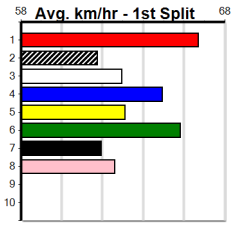

SPORTSBET MAKE IT A MULTI (300+RANK)

Distance: 300m, Race Type: Grade 5, Total Prizemoney: $1,530
1st: $1,000, 2nd: $320, 3rd: $160, 4th: $50

Watchdog Tips: 0 0 0 0 Bet: .

Main table containing race details for 10 races (1-10). Each race entry includes horse name, trainer, jockey, weight, distance, track, date, time, BON, Margin, 1st/2nd (Time), PIR, Checked, Comment, W/R, Split 1, S/P, Grade, and Winning Boxes. Races 1-8 have detailed data, while races 9 and 10 are marked 'NO RESERVE'.