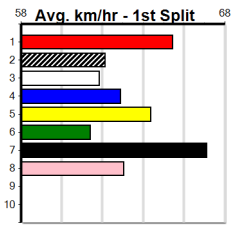

CENTRAL SCAFFOLDS (300+RANK)

Distance: 350m, Race Type: Mixed 6/7, Total Prizemoney: $1,530
1st: $1,000, 2nd: $320, 3rd: $160, 4th: $50

7
12:30PM
(VIC time)

Watchdog Tips: **0 0 0 0** Bet: