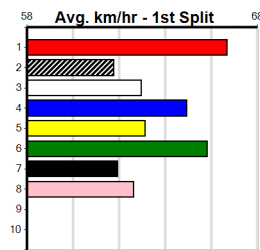

SPORTSBET MAKE IT A MULTI (300+RANK)

Distance: 300m, Race Type: Grade 5, Total Prizemoney: $1,530
1st: $1,000, 2nd: $320, 3rd: $160, 4th: $50

Watchdog Tips:

Bet:

Form Box Wgt Dist Track Date Time BON Margin 1st/2nd (Time) PIR Checked Comment W/R Split 1 S/P Grade

ELLIOTT NESS [5]
BKW Dog May-19 Sire: FERNANDO BALE Dam: UP HILL JILL
Owner(s): G Johnson
Trainer: Garry Johnson (Chum Creek)
Winning Distances: < 300m (0) 300 - 399m (10) 400 - 499m (8) 500 - 599m (0) 600 - 699m (0) > 700m (0)
Winning Weights: 27.9(1) 28.2(1) 28.8(1) 28.9(2) 29.0(2) 29.1(1) 29.2(2) 29.4(5) 29.5(1) 29.8(1) 30.4(1)
Last 3 wins NOT included above

Box History table for Elliott Ness with columns Bx, 1st, 2nd, 3rd, 4th, 5th, 6th, 7th, 8th and Prize Best Starts Trk/Dts APM.

CRACKERJACK MAXY [5] Bik
BEF Dog Feb-21 Sire: FERNANDO BALE Dam: MAXIMUM KACK
Owner(s): V Xuereb
Trainer: Jason Formosa (Heathcote)
Winning Distances: < 300m (0) 300 - 399m (7) 400 - 499m (2) 500 - 599m (0) 600 - 699m (0) > 700m (0)
Winning Weights: 30.3(1) 30.5(1) 30.9(1) 31.4(1) 32.2(2) 32.9(1) 33.0(1) 33.2(1)
Last 3 wins NOT included above

Box History table for Crackerjack Maxy with columns Bx, 1st, 2nd, 3rd, 4th, 5th, 6th, 7th, 8th and Prize Best Starts Trk/Dts APM.

FIRE ANT [5]
BK Bitch Nov-21 Sire: GET IT GIZMO Dam: MISS FIREBIRD
Owner(s): C Pirani
Trainer: Cheryl Pirani (Boronia)
Winning Distances: < 300m (0) 300 - 399m (1) 400 - 499m (2) 500 - 599m (0) 600 - 699m (0) > 700m (0)
Winning Weights: 26.7(1) 26.8(1) 26.9(1)
Last 3 wins NOT included above

Box History table for Fire Ant with columns Bx, 1st, 2nd, 3rd, 4th, 5th, 6th, 7th, 8th and Prize Best Starts Trk/Dts APM.

OLYMPIC HISTORY [5]
BK Dog Oct-21 Sire: BLUE MOON RISING Dam: VALHALLA GIRL
Owner(s): S Van oirschot
Trainer: Steven Van oirschot (Moe South)
Winning Distances: < 300m (0) 300 - 399m (1) 400 - 499m (3) 500 - 599m (0) 600 - 699m (0) > 700m (0)
Winning Weights: 28.1(1) 28.2(1) 28.3(2)
Last 3 wins NOT included above

Box History table for Olympic History with columns Bx, 1st, 2nd, 3rd, 4th, 5th, 6th, 7th, 8th and Prize Best Starts Trk/Dts APM.

WHY NOT EMILY [5]
BK Bitch Sep-20 Sire: BERNARDO Dam: WHY NOT GINGER
Owner(s): G Carter
Trainer: Leigh Carter (Devon Meadows)
Winning Distances: < 300m (0) 300 - 399m (3) 400 - 499m (3) 500 - 599m (0) 600 - 699m (0) > 700m (0)
Winning Weights: 26.9(1) 27.0(1) 27.1(1) 27.2(1) 27.4(2)
Last 3 wins NOT included above

Box History table for Why Not Emily with columns Bx, 1st, 2nd, 3rd, 4th, 5th, 6th, 7th, 8th and Prize Best Starts Trk/Dts APM.

1

2

3

4

5