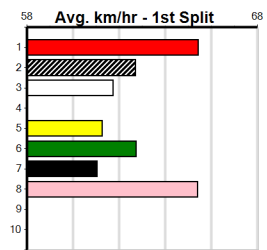

MONTROSE IGA LIQUOR (300+RANK)

Distance: 300m, Race Type: Grade 5, Total Prizemoney: $1,530
1st: $1,000, 2nd: $320, 3rd: $160, 4th: $50

Watchdog Tips: [ ] [ ] [ ] [ ] Bet: [ ]

FIREBIRD FLYER [5]
RF Bitch Apr-21 Sire: ORSON ALLEN Dam: COME ON CHARLIZE
Owner(s): T Gottsche
Trainer: Trevor Gottsche (Healesville)
Winning Distances: < 300m (0) 300 - 399m (4) 400 - 499m (0) 500 - 599m (0) 600 - 699m (0) > 700m (0)
Winning Weights: 24.7(1) 25.1(1) 25.5(1) 26.8(1)
Last 3 wins NOT included above

NO MANNERS [5]
BK Dog Mar-22 Sire: FERAL FRANKY Dam: MANNERS MATTER
Owner(s): R Wood
Trainer: Ronald Wood (Warragul)
Winning Distances: < 300m (0) 300 - 399m (6) 400 - 499m (0) 500 - 599m (0) 600 - 699m (0) > 700m (0)
Winning Weights: 29.2(1) 29.3(1) 29.5(2) 29.7(1) 30.5(1)
Last 3 wins NOT included above

DOWN SOUTH QUEEN [5]
BK Bitch Mar-22 Sire: TOMMY SHELBY Dam: LITTLE ZOE
Owner(s): S Negrello
Trainer: Jack Clarke (Creswick)
Winning Distances: < 300m (0) 300 - 399m (2) 400 - 499m (2) 500 - 599m (0) 600 - 699m (0) > 700m (0)
Winning Weights: 22.2(1) 22.4(1) 23.1(1) 23.6(1)
Last 3 wins NOT included above

TAILS OF JONNY [5]
BK Dog Jan-22 Sire: HOUDINI BOY Dam: HELEN'S TEDDY
Owner(s): D Furey
Trainer: Donna Furey (Pearcedale)
Winning Distances: < 300m (0) 300 - 399m (4) 400 - 499m (0) 500 - 599m (0) 600 - 699m (0) > 700m (0)
Winning Weights: 33.0(1) 33.1(2) 34.5(1)
Last 3 wins NOT included above

MANILA ARTISAN (NSW)[5]
RBD Dog Jul-20 Sire: KINLOCH BRAE Dam: SOLAR PAK
Owner(s): J Formosa
Trainer: Jordan Formosa (Heathcote)
Winning Distances: < 300m (0) 300 - 399m (1) 400 - 499m (5) 500 - 599m (0) 600 - 699m (0) > 700m (0)
Winning Weights: 29.8(1) 30.0(1) 30.3(1) 31.0(1) 32.7(1) 33.2(1)
Last 3 wins NOT included above

1

2

3

4

5

Box History table for FIREBIRD FLYER [5] showing race numbers 1-8 and splits.

Box History table for NO MANNERS [5] showing race numbers 1-8 and splits.

Box History table for DOWN SOUTH QUEEN [5] showing race numbers 1-8 and splits.

Box History table for TAILS OF JONNY [5] showing race numbers 1-8 and splits.

Box History table for MANILA ARTISAN (NSW)[5] showing race numbers 1-8 and splits.