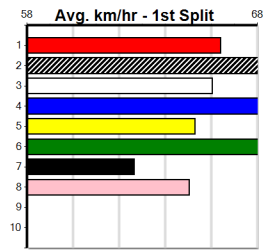

JVDM GREEN LIGHT ON PODCAST

Distance: 350m, Race Type: Grade 5, Total Prizemoney: $1,530
1st: $1,000, 2nd: $320, 3rd: $160, 4th: $50

Watchdog Tips: [ ] [ ] [ ] [ ] Bet: [ ]

Form Box Wgt Dist Track Date Time BON Margin 1st/2nd (Time) PIR Checked Comment W/R Split 1 S/P Grade

INTER TERRA [5]
BK Bitch Sep-21 Sire: AUSSIE INFRARED Dam: INTER SANTINA
Owner(s): J Interligi
Trainer: Tony Interligi (Endeavour Hills)
Winning Distances: < 300m (0) 300 - 399m (4) 400 - 499m (0) 500 - 599m (0) 600 - 699m (0) > 700m (0)
Winning Weights: 27.1(1) 27.3(1) 28.3(1) 28.4(1)
Race results table with columns for rank, weight, sex, age, date, time, BON, margin, 1st/2nd time, PIR, checked, comment, W/R, split 1, S/P, grade.

Box History table for INTER TERRA [5] showing performance across different box positions (1-8) and splits (1-8).

ELSIE DREAMING [5]
WBK Bitch Oct-21 Sire: FERNANDO BALE Dam: JEBRYNAH GREEN
Owner(s): SAUNDERS CLAN (SYN), D Saunders, B Saunders, W Saunders, G Saunders
Trainer: Darrell Saunders (Somerville)
Winning Distances: < 300m (0) 300 - 399m (13) 400 - 499m (1) 500 - 599m (0) 600 - 699m (0) > 700m (0)
Winning Weights: 24.8(1) 25.0(3) 25.1(4) 25.2(1) 25.3(3) 25.4(1) 25.5(1)
Race results table with columns for rank, weight, sex, age, date, time, BON, margin, 1st/2nd time, PIR, checked, comment, W/R, split 1, S/P, grade.

Box History table for ELSIE DREAMING [5] showing performance across different box positions (1-8) and splits (1-8).

ANGRY FRANKY [5]
BK Bitch Jan-22 Sire: FERAL FRANKY Dam: PHILADELPHIA PIP
Owner(s): M Collyer
Trainer: Steven Collyer (Coburg North)
Winning Distances: < 300m (0) 300 - 399m (8) 400 - 499m (0) 500 - 599m (0) 600 - 699m (0) > 700m (0)
Winning Weights: 27.1(1) 27.9(1) 28.0(1) 28.3(2) 28.7(1) 28.8(1) 28.9(1)
Race results table with columns for rank, weight, sex, age, date, time, BON, margin, 1st/2nd time, PIR, checked, comment, W/R, split 1, S/P, grade.

Box History table for ANGRY FRANKY [5] showing performance across different box positions (1-8) and splits (1-8).

PERFECT SAL [5]
BK Dog Nov-20 Sire: ASTON DEE BEE Dam: PERFECT MADISON
Owner(s): T Salpigtidis
Trainer: Tony Salpigtidis (Plenty)
Winning Distances: < 300m (0) 300 - 399m (15) 400 - 499m (1) 500 - 599m (0) 600 - 699m (0) > 700m (0)
Winning Weights: 31.3(1) 31.5(1) 31.6(1) 31.7(2) 32.0(1) 32.1(2) 32.5(1) 32.7(2) 32.8(2) 33.1(2) 33.3(1)
Race results table with columns for rank, weight, sex, age, date, time, BON, margin, 1st/2nd time, PIR, checked, comment, W/R, split 1, S/P, grade.

Box History table for PERFECT SAL [5] showing performance across different box positions (1-8) and splits (1-8).

WESTERN FEEL [5]
BK Dog May-22 Sire: ZIPPING GARTH Dam: DREAMY EYES
Owner(s): Eye Candy (SYN), C Wilk, K Gorman
Trainer: Judy Brereton (Tanjil South)
Winning Distances: < 300m (0) 300 - 399m (4) 400 - 499m (0) 500 - 599m (0) 600 - 699m (0) > 700m (0)
Winning Weights: 31.6(1) 32.5(1) 32.6(2)
Race results table with columns for rank, weight, sex, age, date, time, BON, margin, 1st/2nd time, PIR, checked, comment, W/R, split 1, S/P, grade.