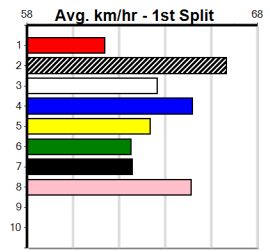

MR HUMMER LIMOS (300+RANK)

Distance: 300m, Race Type: Grade 6, Total Prizemoney: $1,530
1st: $1,000, 2nd: $320, 3rd: $160, 4th: $50

Watchdog Tips: [ ] [ ] [ ] [ ] Bet: [ ]

Form Box Wgt Dist Track Date Time BON Margin 1st/2nd (Time) PIR Checked Comment W/R Split 1 S/P Grade

WRONG MISSY [6]
BK Bitch Feb-22 Sire: BERNARDO Dam: JUNIPER PEARL
Owner(s): B Mackie
Trainer: Brett Mackie (Tooradin)
Winning Distances: < 300m (0) 300 - 399m (0) 400 - 499m (2) 500 - 599m (0) 600 - 699m (0) > 700m (0)
Winning Weights: 28.1(1) 28.5(1)
Box History table and Prize Best Starts table included.

MEMORIES OF ROSE [6]
BK Bitch Mar-23 Sire: FERNANDO BALE Dam: NOVA WILLOW
Owner(s): DOM AND JOE (SYN), D Napoli, J Mifsud
Trainer: Robert Camilleri (Lara)
Winning Distances: < 300m (0) 300 - 399m (2) 400 - 499m (0) 500 - 599m (0) 600 - 699m (0) > 700m (0)
Winning Weights: 25.2(2)
Box History table and Prize Best Starts table included.

RAPHAEL ZEAL [6]
BK Dog Jun-22 Sire: SUPERIOR PANAMA Dam: ZEAL SENSATION
Owner(s): Real zeal (SYN), M Tabb, S Tabb
Trainer: Stephen Tabb (Lara)
Winning Distances: < 300m (0) 300 - 399m (2) 400 - 499m (0) 500 - 599m (0) 600 - 699m (0) > 700m (0)
Winning Weights: 32.0(1) 32.5(1)
Box History table and Prize Best Starts table included.

SILVERTREE FLOSS (NSW)[6]
BD Bitch Jul-22 Sire: TIGGERLONG TONK Dam: COLD TWIST
Owner(s): M Carter
Trainer: Jason Wickham (Lara)
Winning Distances: < 300m (0) 300 - 399m (1) 400 - 499m (1) 500 - 599m (0) 600 - 699m (0) > 700m (0)
Winning Weights: 25.0(2)
Box History table and Prize Best Starts table included.

REDEEMER BELLE [6]
BK Bitch Apr-22 Sire: MY REDEEMER Dam: BELLE'S ON BOOST
Owner(s): D Smith
Trainer: Danielle Smith (Lara)
Winning Distances: < 300m (0) 300 - 399m (2) 400 - 499m (0) 500 - 599m (0) 600 - 699m (0) > 700m (0)
Winning Weights: 27.7(1) 28.3(1)
Box History table and Prize Best Starts table included.

1

2

3

4

5