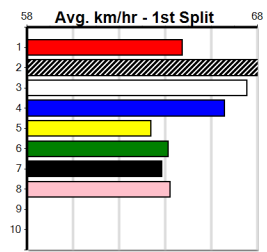

GORSKI ENGINEERING (300+RANK)

Distance: 350m, Race Type: Grade 5, Total Prizemoney: $1,530
1st: $1,000, 2nd: $320, 3rd: $160, 4th: $50

Watchdog Tips:

Bet:

Table with columns: Form Box, Wgt, Dist, Track, Date, Time, BON, Margin, 1st/2nd (Time), PIR, Checked, Comment, W/R, Split 1, S/P, Grade

INTER SPARKLE [5]
RF Bitch Jun-20
Owner(s): Interthor (SYN), J Thorpe, T Interligi
Sire: ASTON DEE BEE Dam: INTER ELESHA
Trainer: Jennifer Thorpe (Arthurs Creek)
Winning Distances: < 300m (0) 300 - 399m (5) 400 - 499m (6) 500 - 599m (1) 600 - 699m (0) > 700m (0)
Winning Weights: 27.0(1) 27.1(1) 27.3(1) 27.5(1) 27.6(2) 27.8(2) 27.9(1) 28.0(1) 28.1(2)
Box History table and Prize Best Starts table included.

INTER TRIGON [5]
BK Dog Sep-21
Owner(s): J Interligi
Sire: AUSSIE INFRARED Dam: INTER SANTINA
Trainer: Tony Interligi (Endeavour Hills)
Winning Distances: < 300m (0) 300 - 399m (4) 400 - 499m (2) 500 - 599m (0) 600 - 699m (0) > 700m (0)
Winning Weights: 31.6(1) 32.3(1) 32.5(1) 32.6(1) 32.7(1) 32.9(1)
Box History table and Prize Best Starts table included.

WHY NOT BRYCE [5]
RF Dog Sep-20
Owner(s): G Carter
Sire: BERNARDO Dam: WHY NOT GINGER
Trainer: Gregory Carter (Devon Meadows)
Winning Distances: < 300m (0) 300 - 399m (6) 400 - 499m (4) 500 - 599m (0) 600 - 699m (0) > 700m (0)
Winning Weights: 32.2(1) 32.4(1) 32.6(1) 32.7(3) 32.8(1) 32.9(2) 33.1(1)
Box History table and Prize Best Starts table included.

CHOJI AKIMICHI [5]
BK Dog Sep-22
Owner(s): A Blake
Sire: FERAL FRANKY Dam: LADY PANDORA
Trainer: Mary Blake (North Bendigo)
Winning Distances: < 300m (0) 300 - 399m (3) 400 - 499m (0) 500 - 599m (0) 600 - 699m (0) > 700m (0)
Winning Weights: 39.1(1) 39.3(1) 39.4(1)
Box History table and Prize Best Starts table included.

HE MAN [5]
BK Dog May-21
Owner(s): D Jarvis
Sire: HOOKSY Dam: LEAVE ME OUT
Trainer: Donald Jarvis (Sydenham)
Winning Distances: < 300m (0) 300 - 399m (10) 400 - 499m (0) 500 - 599m (0) 600 - 699m (0) > 700m (0)
Winning Weights: 34.8(1) 35.0(1) 35.2(1) 35.3(1) 35.7(1) 35.8(2) 35.9(1) 36.1(2)
Box History table and Prize Best Starts table included.

1

2

3

4

5