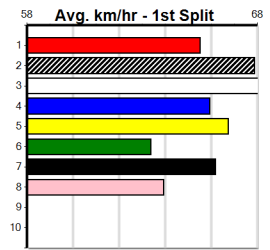

CROYDON HOMING PIGEON CLUB

Distance: 350m, Race Type: Grade 5, Total Prizemoney: $1,530
1st: $1,000, 2nd: $320, 3rd: $160, 4th: $50

Watchdog Tips:

Bet:

Form Box Wgt Dist Track Date Time BON Margin 1st/2nd (Time) PIR Checked Comment W/R Split 1 S/P Grade

GLORIOUS GLORY [5]
WBD Bitch Aug-21 Sire: ORSON ALLEN Dam: GLORIOUS
Owner(s): G Smith Trainer: Cooper Hayes (Mill Park)
Winning Distances: < 300m (0) 300 - 399m (9) 400 - 499m (2) 500 - 599m (0) 600 - 699m (0) > 700m (0)
Winning Weights: 29.0(1) 29.9(1) 30.0(1) 30.1(1) 30.2(1) 30.3(1) 30.4(2) 30.5(1) 30.8(1) 30.9(1)
Box History table and Prize Best Starts table included.

MYALL MANNERED [5]
RF Dog Feb-21 Sire: ORSON ALLEN Dam: SPOT ON CINTA
Owner(s): P Vogelzang Trainer: Phillip Vogelzang (Mansfield)
Winning Distances: < 300m (0) 300 - 399m (4) 400 - 499m (1) 500 - 599m (3) 600 - 699m (0) > 700m (0)
Winning Weights: 32.4(1) 32.6(1) 32.7(1) 32.8(1) 32.9(1) 33.1(2) 33.3(1)
Box History table and Prize Best Starts table included.

SWEET ALESSIA [5]
BK Bitch Jul-21 Sire: FERNANDO BALE Dam: HARDAWAY WINNIE
Owner(s): V Brosca Trainer: Tony Salpigtidis (Plenty)
Winning Distances: < 300m (0) 300 - 399m (11) 400 - 499m (0) 500 - 599m (0) 600 - 699m (0) > 700m (0)
Winning Weights: 23.2(1) 23.5(1) 23.6(1) 23.8(1) 24.0(1) 24.1(2) 24.2(2) 24.4(1) 24.7(1)
Box History table and Prize Best Starts table included.

BANORA POINT [5]
BE Dog Feb-23 Sire: ASTON RUPEE Dam: UP HILL JILL
Owner(s): R Geall Trainer: Garry Johnson (Chum Creek)
Winning Distances: < 300m (0) 300 - 399m (3) 400 - 499m (0) 500 - 599m (0) 600 - 699m (0) > 700m (0)
Winning Weights: 33.5(1) 33.8(1) 34.0(1)
Box History table and Prize Best Starts table included.

LITTLE MINNIE [5]
BK Bitch Jun-22 Sire: BEAST UNLEASHED Dam: RUBY GIRL
Owner(s): G Cowcher Trainer: Gary Cowcher (Broadford)
Winning Distances: < 300m (0) 300 - 399m (3) 400 - 499m (1) 500 - 599m (0) 600 - 699m (0) > 700m (0)
Winning Weights: 28.2(1) 28.5(1) 28.6(1) 29.1(1)
Box History table and Prize Best Starts table included.

1

2

3

4

5