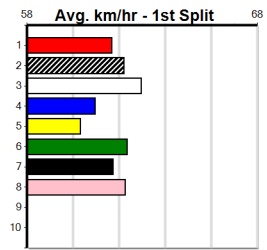

PITSTOP MOWER REPAIRS (300+RANK)

2

11:04AM

(VIC time)

Distance: 350m, Race Type: Maiden, Total Prizemoney: $1,530
1st: $1,000, 2nd: $320, 3rd: $160, 4th: $50

Watchdog Tips:

Bet:

Form	Box	Wgt	Dist	Track	Date	Time	BON	Margin	1st/2nd (Time)	PIR	Checked	Comment	WR	Split	S/P	Grade

1

MOSCOSO GIRL [M]
BK Bitch Jun-22 Sire: SUPERIOR PANAMA Dam: SASSY IZZY
Owner(s): Jamari (SYN), M Eccles, R George, J Keough Trainer: Jordan Formosa (Heathcote)
Winning Distances: < 300m (0) 300 - 399m (0) 400 - 499m (0) 500 - 599m (0) 600 - 699m (0) > 700m (0)

Winning Weights:

Rank	Sex	Age	Wgt	Track	Date	Time	BON	Margin	Sire	Dam	PIR	Checked	Comment	WR	Split	S/P	Grade
6th	(8)	28.8	300	HVL	R1	12-Dec-24	17.72	16.63	5.50L NOVA MIA (17.35)	S/8	.	.	.	.	4.33	$20.90	M
7th	(8)	28.8	390	SHP	R2	23-Dec-24	23.46	22.17	11.00 WESTERN FLAT (22.72)	S/55	.	.	.	.	8.73	$43.50	M
2nd	(3)	28.4	300	HVL	R2	22-Jan-25	17.17	16.88	4.25L HIGHLAND SAL (16.88)	M/6	.	.	.	.	4.15	$21.70	M
6th	(1)	28.3	390	SHP	R3	06-Feb-25	23.20	22.15	11.00 FOXY JAY (22.44)	S/75	.	.	.	.	9.13	$10.90	T3-M

Last 3 wins NOT included above

Box History

Bx	1st	2nd	3rd	4th	5th	6th	7th	8th
1							1	
2								
3		1						
4								
5								
6								
7								
8						1	1	

Prize							$320.00	
Best							FSTD	
Starts							4-0-1-0	
Trk/Dts							0-0-0-0	
APM							320	

2

TILES AND WINE [M]
BK Dog Oct-22 Sire: FLYING RICCIARDO Dam: ZIPPING POPPY
Owner(s): Eye Candy (SYN), C Wilk, K Gorman Trainer: Christian Wilk (Tanjil South)
Winning Distances: < 300m (0) 300 - 399m (0) 400 - 499m (0) 500 - 599m (0) 600 - 699m (0) > 700m (0)

Winning Weights:

Rank	Sex	Age	Wgt	Track	Date	Time	BON	Margin	Sire	Dam	PIR	Checked	Comment	WR	Split	S/P	Grade
2nd	(5)	27.7	435	SLE	R2	11-Dec-24	25.24	24.66	7.00L SPARKLING GIRL (24.75)	M/422	.	.	.	.	5.53	$27.50	M
6th	(5)	27.4	350	HVL	R2	20-Dec-24	19.85	19.36	4.75L WILE COYOTE (19.53)	S/6	.	.	.	.	6.83	$35.20	T3-M
8th	(4)	27.4	390	BAL	R11	24-Dec-24	23.04	22.09	8.50L NOAH DEAR (22.46)	M/78	.	.	.	.	8.77	$26.00	T3-M
3rd	(8)	27.4	400	GEL	R3	31-Dec-24	23.50	22.76	10.00 MANDOLIN STORM (22.83)	S/63	.	.	.	.	8.93	$4.40	M
7th	(3)	27.2	435	SLE	R1	08-Jan-25	26.05	24.66	16.00 ARCHER NINE (24.93)	S/887	.	.	V14	.	5.46	$11.60	M
7th	(1)	27.7	350	HVL	R7	29-Jan-25	20.05	19.61	6.00L LA BELLA MIKADO (19.65)	S/8	.	.	.	.	6.87	$29.00	M
2nd	(6)	27.3	400	GEL	R1	04-Feb-25	23.84	22.71	2.00L SMOOTH PRINCE (23.72)	S/54	.	.	.	.	8.81	$8.40	M
7th	(2)	27.2	450	BAL	R2	08-Feb-25	26.33	25.30	14.00 REIKO JETSON (25.37)	M/455	.	.	.	.	6.78	$74.90	M

Last 3 wins NOT included above

Box History

Bx	1st	2nd	3rd	4th	5th	6th	7th	8th
1								1
2								1
3		1						
4								1
5		1						
6		1						1
7		1	1		1			
8			1	1	1			

Prize							$1700.00	
Best							19.85(5)-20/12/24	
Starts							20-0-4-2	
Trk/Dts							3-0-1-0	
APM							1076