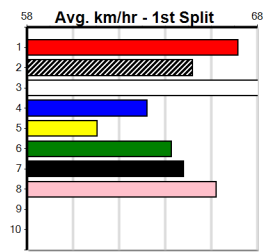

DOWNLOAD THE WATCHDOG APP

Distance: 300m, Race Type: Grade 5, Total Prizemoney: $1,530
1st: $1,000, 2nd: $320, 3rd: $160, 4th: $50

Watchdog Tips:

Bet:

Form Box Wgt Dist Track Date Time BON Margin 1st/2nd (Time) PIR Checked Comment W/R Split 1 S/P Grade

INTER BLACK FIRE [5]
BK Bitch Sep-21 Sire: AUSSIE INFRARED Dam: INTER SANTINA
Owner(s): J Interligi
Trainer: Joe Interligi (Endeavour Hills)
Winning Distances: < 300m (0) 300 - 399m (7) 400 - 499m (0) 500 - 599m (0) 600 - 699m (0) > 700m (0)
Winning Weights: 25.6(1) 25.7(1) 25.9(1) 26.1(1) 26.4(1) 27.2(1) 27.4(1)
Box History table and Prize Best Starts Trk/Dts APM

SPANISH BULLET [5]
BK Dog Jan-21 Sire: BERNARDO Dam: STAR DESIRE
Owner(s): P Morganti
Trainer: Chris Armstrong (Hoppers Crossi)
Winning Distances: < 300m (0) 300 - 399m (4) 400 - 499m (5) 500 - 599m (0) 600 - 699m (0) > 700m (0)
Winning Weights: 31.3(1) 31.6(1) 31.8(1) 32.0(1) 32.2(2) 32.4(1) 32.5(1) 32.7(1)
Box History table and Prize Best Starts Trk/Dts APM

FIDDLES [5]
BK Dog Oct-21 Sire: ALLEN DEED Dam: PENELOPES CRUZ
Owner(s): R Ellul
Trainer: Paul Ellul (Noble Park North)
Winning Distances: < 300m (0) 300 - 399m (7) 400 - 499m (0) 500 - 599m (0) 600 - 699m (0) > 700m (0)
Winning Weights: 29.6(2) 29.7(1) 29.8(1) 30.4(1) 30.6(2)
Box History table and Prize Best Starts Trk/Dts APM

ASTRONOMICA [5]
BK Dog Jun-21 Sire: ASTON DEE BEE Dam: MISS MORRISSET
Owner(s): G Johnson
Trainer: Garry Johnson (Chum Creek)
ENG WGL 2025-02-11
Winning Distances: < 300m (0) 300 - 399m (3) 400 - 499m (7) 500 - 599m (1) 600 - 699m (0) > 700m (0)
Winning Weights: 33.3(1) 33.5(2) 33.7(1) 33.9(1) 34.1(2) 34.2(1) 34.4(1) 35.0(1) 35.6(1)
Box History table and Prize Best Starts Trk/Dts APM

PARIS CALLING [5]
WF Bitch Oct-21 Sire: OUT OF RANGE Dam: TAYLOR'S CHIP
Owner(s): S Porteus
Trainer: William Major (Tanjil South)
Winning Distances: < 300m (0) 300 - 399m (3) 400 - 499m (2) 500 - 599m (0) 600 - 699m (0) > 700m (0)
Winning Weights: 27.9(2) 28.2(1) 28.3(1) 29.0(1)
Box History table and Prize Best Starts Trk/Dts APM

1

2

3

4

5