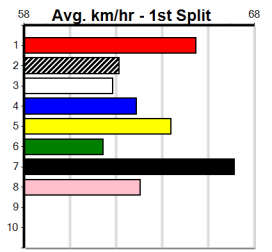

CENTRAL SCAFFOLDS (300+RANK)

Distance: 350m, Race Type: Mixed 6/7, Total Prizemoney: $1,530
1st: $1,000, 2nd: $320, 3rd: $160, 4th: $50

Watchdog Tips: ☐ ☐ ☐ ☐ ☐ **Bet:** ☐ ☐ ☐ ☐ ☐ ☐

Form Box	Wgt	Dist	Track	Date	Time	BON	Margin	1st/2nd (Time)	PIR	Checked	Comment	WR	Split 1	S/P	Grade			
1	ASTON HONCHO [6]																	
	WBK Dog				Jan-22		Sire: FERNANDO BALE				Dam: ASTON ULTRA				Trainer: Corey Mackie (Tooradin)			
	Owner(s): C Mackie																	
	Winning Distances: < 300m (0) 300 - 399m (2) 400 - 499m (0) 500 - 599m (0) 600 - 699m (0) > 700m (0)																	
	Winning Weights: 32.2(1) 32.5(1)																	
	1st (1)	32.2	350	HVL	R5	28-Oct-24	19.99	19.60	1.75L EASY PIE (20.11)	M/1				6.66	$5.60	X67		
	6th (8)	32.1	460	WGL	R7	07-Nov-24	28.82	26.02	40.00 MORE WINE PLEASE (26.02)	M/677		V5		6.71	$37.40	T3-RW		
	5th (1)	31.9	350	HVL	R5	20-Nov-24	19.94	19.40	3.25L JAZZ HANDS (19.71)	M/1				6.65	$6.30	6G		
	6th (7)	31.5	350	HVL	R5	27-Nov-24	20.10	19.61	7.00L NOIR SATIN (19.64)	M/5				6.69	$8.30	X67		
	6th (8)	31.5	400	WGL	R3	06-Dec-24	23.31	22.44	11.00 CORINTHIAN (22.60)	S/77				8.85	$52.60	6G		
2nd (7)	32.3	350	HVL	R10	13-Dec-24	19.59	19.52	1.25L WORLD WAR (19.52)	Q/2				6.68	$23.10	T3-RW			
3rd (5)	32.4	350	HVL	R4	17-Dec-24	19.93	19.60	1.5L SCALA BLACK (19.83)	M/2				6.76	$3.00	6G			
5th (3)	32.3	460	WGL	R7	09-Jan-25	26.68	25.74	13.00 BLINKED (25.82)	M/633				6.87	$24.00	T3-RW			
Last 3 wins NOT included above																		
1st (1)	32.5	300	HVL	R1	02-Oct-24	17.34	16.91	0.25L NAUGHTY NUNG (17.36)	M/4				4.07	$4.30	M			
Prize Best Starts Trk/Dts APM																		

Form Box	Wgt	Dist	Track	Date	Time	BON	Margin	1st/2nd (Time)	PIR	Checked	Comment	WR	Split 1	S/P	Grade			
2	WHITE IVERSON [7]																	
	F Dog				Oct-22		Sire: FERAL FRANKY				Dam: ZIPPING ABILENE				Trainer: Chris Armstrong (Hoppers Crossi)			
	Owner(s): M Chapple																	
	Winning Distances: < 300m (0) 300 - 399m (1) 400 - 499m (0) 500 - 599m (0) 600 - 699m (0) > 700m (0)																	
	Winning Weights: 31.4(1)																	
	6th (3)	32.2	450	BAL	R7	13-Dec-24	26.15	25.26	12.00 ASCEND ECSTATIC (25.31)	M/766				6.78	$72.60	7		
	7th (3)	32.2	500	BEN	R9	18-Dec-24	29.16	28.15	4.00L REBEL THINKER (28.88)	Q/357				6.62	$20.40	T3-7		
	6th (4)	31.9	450	SHP	R5	21-Dec-24	26.12	25.56	5.50L GASLIGHT CAPERS (25.76)	M/455				6.85	$28.30	X67		
	6th (7)	31.7	450	BAL	R6	18-Jan-25	26.57	25.46	15.00 LUNA'S GIRL (25.59)	M/667				6.92	$17.70	T3-7		
	6th (4)	32.4	400	GEL	R11	21-Jan-25	23.77	22.66	13.00 MANDOLIN STORM (22.90)	M/67				8.84	$33.80	7		
ST (-)	32.1	300	HVL	R3	26-Jan-25	17.22		7.00L Trial Cleared	M/33		3of4		3.98		ST			
3rd (5)	32.3	300	HVL	R3	29-Jan-25	17.53	17.09	4.50L KIANG STAR (17.22)	M/4				4.07	$8.80	7			
7th (5)	32.4	460	GEL	R7	04-Feb-25	27.27	26.46	12.00 KING CHERRY (26.46)	M/667				6.92	$104.00	X67			
Last 3 wins NOT included above																		
1st (7)	31.4	300	HVL	R1	10-Nov-24	17.29	16.61	1.00L MAY BE REAL (17.36)	M/2		V3		4.05	$4.70	M			
Prize Best Starts Trk/Dts APM