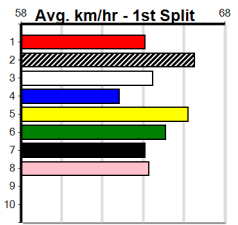

GPP LASER3300 (300+ RANK)

Distance: 450m, Race Type: Grade 5, Total Prizemoney: $1,530
1st: $1,000, 2nd: $320, 3rd: $160, 4th: $50

Watchdog Tips: **0 0 0 0** Bet: **.**