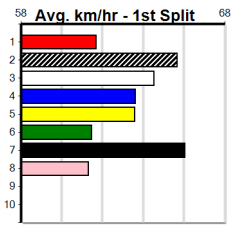

Shepparton

SHEPPARTON RACE 13 (300+ RANK)

13 (E1)

12:30PM

(VIC time)

Distance: 390m, Race Type: Grade 5, Total Prizemoney: $1,530
1st: $1,000, 2nd: $320, 3rd: $160, 4th: $50

Watchdog Tips: **0 0 0 0** Bet: **0**

Form Box Weight Dist Track Date Time BON Margin 1st/2nd (Time) PIR Checked Comment W/R Split 1 S/P Grade

1 HILLBILLY JOKER [5]
BK D Feb-20 ANDO'S MAC NATURAL OYSTER
Trainer: Michael Hendy (Korong Vale)
7th (3) 32.9 425 BEN R13 20-Nov-24 25.16 24.19 12.00LATIN RHYTHM (24.36) M/677 . . . 6.86 $30.30 5
8th (8) 33.4 425 BEN R13 18-Dec-24 25.52 24.15 16.00LAVISWOOD (24.42) M/578 . V10 . 6.73 $60.10 T3-5
7th (5) 33.2 425 BEN R13 08-Jan-25 25.39 23.64 12.00LARGYLE EMMA (24.59) M/777 . . . 6.89 $61.20 T3-5
8th (4) 33.1 390 BAL R14 13-Jan-25 23.75 22.08 17.00LESSA ORCHID (22.57) M/78 . V21 . 8.93 $77.90 T3-5
Owner(s): M AND J GREYHOUNDS (SYN), J Wilson, M Hendy

Winning Boxes

1	2	3	4	5	6	7	8
1	1	1	1	5	6	7	8
1	1	1	1			2	
Prize	$13,520.00						
Best	22.78						
Starts	98-6-8-12						
Trk/Dst	9-1-0-0						
APM	$521						

2 AYIA THE SLAYER [5]
DKBD B Dec-21 HARD STYLE RICO AYIA SOPHIA
Trainer: Jeff Gorgioski (Stanhope)
1st (5) 32.0 350 HVL R6 03-Jan-25 19.85 19.51 0.50L呢TORRENTIAL (19.88) M/1 . . . 6.58 $7.10 T3-5
6th (3) 32.3 390 SHP R11 11-Jan-25 22.57 22.09 4.25L呢PRESS START (22.27) M/56 . . . 8.73 $20.50 5
7th (1) 31.8 350 HVL R8 31-Jan-25 19.75 19.50 3.5L呢SPOTTY CAN RUN (19.51) S/8 . . . 6.75 $26.80 T3-5
6th (4) 31.9 425 BEN R11 05-Feb-25 24.67 23.94 8.00L呢HALEIGH VELLA (24.14) M/455 . . . 6.82 $7.10 5
Owner(s): J Gorgioski

Winning Boxes

1	2	3	4	5	6	7	8
2	1			1		2	1
Prize	$11,975.00						
Best	22.36						
Starts	48-7-4-5						
Trk/Dst	19-2-1-2						
APM	$4529						

3 ORIENTAL EMERALD [5]
BK B Mar-22 ZIPPING GARTH ORIENTAL JEWEL
Trainer: Paula Boots (Kyabram South)
1st (6) 28.1 390 SHP R4 14-Nov-24 22.45 22.08 3.75L呢SLINGSHOT PENNY (22.70) M/21 . . . 8.56 $2.40 6G
8th (7) 27.9 390 SHP R4 09-Dec-24 22.95 21.77 12.00L呢ZERO KILLER (22.14) M/88 . . . 8.87 $42.40 5
8th (3) 27.6 350 HVL R7 03-Jan-25 20.00 19.51 6.50L呢CLARA STELLA (19.56) M/6 . . . 6.74 $25.70 T3-5
5th (6) 27.6 425 BEN R6 25-Jan-25 24.70 23.86 7.50L呢BLACK SKY (24.21) Q/112 . SW . 6.61 $37.30 RW
Owner(s): N Hebart

Winning Boxes

1	2	3	4	5	6	7	8
					2	1	
Prize	$4,670.00						
Best	22.42						
Starts	24-3-3-1						
Trk/Dst	11-2-0-0						
APM	$871						

4 HARTLAND DUKE [5]
BK D Mar-22 ASTON DUKE TREY SMIDGE
Trainer: Jason Formosa (Heathcote)
7th (6) 35.0 390 WBL R10 27-Jan-25 22.99 22.29 6.00L呢COLLINDA PEARL (22.59) M/55 . . . 8.94 $18.60 5
6th (3) 35.2 390 SHP R10 30-Jan-25 23.06 22.30 11.00L呢CELTIC BOUY (22.30) Q/33 . . . 8.59 $18.60 5
7th (3) 35.1 425 BEN R6 05-Feb-25 24.94 23.94 9.50L呢SMILING BEE (24.29) M/246 . . . 6.65 $6.60 5
4th (8) 34.7 390 BAL R14 10-Feb-25 22.94 22.09 9.50L呢SHOWGIRL SHIRLEY (22.29) M/44 . SW . 8.82 $5.30 T3-5
Owner(s): B Evans

Winning Boxes

1	2	3	4	5	6	7	8
1	2				2		
Prize	$9,650.00						
Best	22.28						
Starts	55-7-6-3						
Trk/Dst	18-0-3-1						
APM	$4612