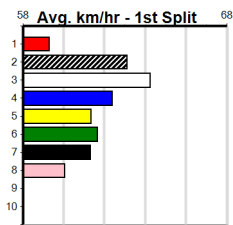

SPORTSBET SAME RACE MULTI (300+ RA

Distance: 450m, Race Type: Grade 7, Total Prizemoney: $1,530
1st: $1,000, 2nd: $320, 3rd: $160, 4th: $50

5
10:05AM
(VIC time)

Watchdog Tips:

0 0 0 0

Bet: