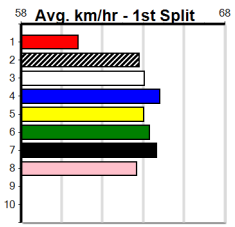

Shepparton

9

11:14AM

(VIC time)

MMS ACCESS (300+ RANK)

Distance: 390m, Race Type: Grade 7, Total Prizemoney: $1,530
1st: $1,000, 2nd: $320, 3rd: $160, 4th: $50

Watchdog Tips: 0 0 0 0 Bet: .