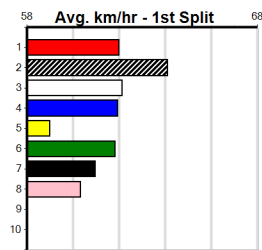

Shepparton

13 RACES TODAY (300+ RANK)

1
9:00AM

(VIC time)

Distance: 390m, Race Type: Maiden, Total Prizemoney: $1,530
1st: $1,000, 2nd: $320, 3rd: $160, 4th: $50

Watchdog Tips:

Bet:

Form	Box	Wgt	Dist	Track	Date	Time	BON	Margin	1st/2nd (Time)	PIR	Checked	Comment	WR	Split 1	S/P	Grade

WHITE MIST [M]

WBK Bitch May-21 Sire: FERNANDO BALE Dam: PEPPER SHIRAZ Trainer: Paul Ellis (Heathcote)

Owner(s): P Ellis
Winning Distances: < 300m (0) 300 - 399m (0) 400 - 499m (0) 500 - 599m (0) 600 - 699m (0) > 700m (0)

Winning Weights:

Pos	Time	Wgt	Dist	Track	Date	Time	BON	Margin	1st/2nd (Time)	PIR	Checked	Comment	WR	Split 1	S/P	Grade
7th (6)	29.2	425	BEN	R3	24-Mar-24	25.23	23.42	20.00	CHEAP RED WINE (23.87)	M/778	.	SW	.	6.80	$48.20	MH
7th (7)	29.7	450	SHP	R2	01-Apr-24	26.45	25.11	14.00	MAGNET MOVER (25.48)	M/677	.	.	.	6.82	$121.20	M
7th (8)	29.5	660	BEN	R4	26-Apr-24	39.52	37.85	24.00	FULL OF REGRETS (37.85)	S/6677	.	.	.	4.37	$54.70	RW
5th (6)	29.0	500	BEN	R3	11-May-24	29.31	28.13	6.50L	AS YOU WERE (28.89)	M/345	.	.	.	6.90	$17.30	M
8th (3)	29.4	500	BEN	R2	22-May-24	29.50	28.35	7.00L	PYRENEES CHATEAU (29.03)	M/888	.	.	.	7.15	$17.20	M
ST (-)	28.9	425	BEN	.	17-Jan-25	25.05	.	0.01L	Trial Cleared	S	.	tof1	.	.	.	ST
5th (3)	29.1	425	BEN	R2	05-Feb-25	25.66	23.94	19.00	COPPERHEAD DASH (24.38)	M/234	.	.	.	6.79	$4.00	M

Last 3 wins NOT included above

Box	1st	2nd	3rd	4th	5th	6th	7th	8th
1								
2								
3								
4								
5								
6								
7								
8								

Prize Best $0.00
Starts FSTD
Trk/Dts 6-0-0-0
APM 0-0-0-0

GOT A BLANK (NSW)[M]

BK Bitch Jan-22 Sire: SUPERIOR PANAMA Dam: WYNBURN WILLOW Trainer: Wayne Bocquet (Mullengandra)

Owner(s): P Dooner
Winning Distances: < 300m (0) 300 - 399m (0) 400 - 499m (0) 500 - 599m (0) 600 - 699m (0) > 700m (0)

Winning Weights:

Pos	Time	Wgt	Dist	Track	Date	Time	BON	Margin	1st/2nd (Time)	PIR	Checked	Comment	WR	Split 1	S/P	Grade
3rd (2)	25.8	320	WAG	R1	06-Dec-24	19.19	18.26	6.50L	CANYA PENNY (18.74)	.	.	.	.	.	.	$8.00 M
6th (6)	25.4	320	WAG	R1	13-Dec-24	19.72	18.10	15.00	ASTON DEPP (18.71)	.	.	.	.	.	.	$7.00 M
6th (5)	25.7	320	WAG	R1	27-Dec-24	19.35	18.18	13.00	ASTON CREOLE (18.44)	.	.	.	.	.	.	$23.00 M
3rd (2)	25.9	400	WAG	R2	17-Jan-25	23.82	22.95	5.00L	CRACKERJACK COOK (23.47)	.	.	.	.	.	.	$23.00 M
3rd (1)	25.7	320	WAG	R1	24-Jan-25	18.95	18.15	8.00L	PAW PEREZ (18.39)	.	.	.	.	.	.	$10.00 M
8th (3)	26.1	390	SHP	R1	30-Jan-25	23.54	22.30	15.00	SOCKS AND SLIDES (22.56)	M/68	.	.	.	8.73	$27.00	M
3rd (4)	26.2	320	WAG	R1	07-Feb-25	19.11	18.33	5.00L	KATE'S RIFT (18.76)	.	.	.	.	.	.	$11.00 M

Last 3 wins NOT included above

Box	1st	2nd	3rd	4th	5th	6th	7th	8th
1								
2								
3								
4								
5								
6								
7								
8								

Prize Best $900.00
Starts 23.54(3)-30/1/25
Trk/Dts 7-0-0-4
APM 1-0-0-0