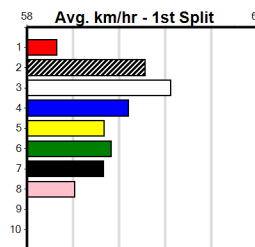

SPORTSBET SAME RACE MULTI (300+ RANK)

5

10:05AM

(VIC time)

Distance: 450m, Race Type: Grade 7, Total Prizemoney: $1,530
1st: $1,000, 2nd: $320, 3rd: $160, 4th: $50

Watchdog Tips:

Bet:

Table header with columns: Form Box, Wgt, Dist, Track, Date, Time, BON, Margin, 1st/2nd (Time), PIR, Checked, Comment, WR, Split 1, S/P, Grade

Race 1: BULLSEYE BOB [7]. Includes dog details (BK Dog Sep-22, Sire: FERAL FRANKY, Dam: ZIPPING STORM), owner (J Formosa), winning distances, weights, and a detailed box history table.

Race 2: GO BACK [7]. Includes dog details (BK Bitch Sep-22, Sire: ASTON RUPEE, Dam: STAR OF JASMINE), owner (MALLEE RACING), winning distances, weights, and a detailed box history table.

Race 3: MORaine MAX [7]. Includes dog details (BK Dog Jan-23, Sire: KOBLENZ, Dam: MORaine COCO), owner (MORaine), winning distances, weights, and a detailed box history table.

Race 4: HEATHER BALE (NSW)[7]. Includes dog details (F Bitch Mar-22, Sire: FERNANDO BALE, Dam: IDRIA BALE), owner (FISHOUNDS), winning distances, weights, and a detailed box history table.

Race 5: SHAGGY BEAR [7]. Includes dog details (BD Dog Mar-22, Sire: ASTON DEE BEE, Dam: TIME NO MONEY), owner (J Cleave), winning distances, weights, and a detailed box history table.