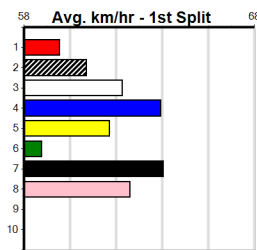

SHEPPARTON NEWS (300+ RANK)

Distance: 390m, Race Type: Maiden, Total Prizemoney: $1,530
1st: $1,000, 2nd: $320, 3rd: $160, 4th: $50

Watchdog Tips: ☐ ☐ ☐ ☐

Bet:

1 SHINING DELIGHT [M]
BK Bitch Sep-22 Sire: SHIMA SHINE Dam: ABSOLUTE DELIGHT Trainer: Raymond Henness (Mount Camel)
Owner(s): M Reardon
Winning Distances: < 300m (0) 300 - 399m (0) 400 - 499m (0) 500 - 599m (0) 600 - 699m (0) > 700m (0)
Winning Weights:
6th (5) 24.4 390 SHP R2 27-Jan-25 23.13 22.23 9.50L SKY SPRINGER (22.50) M/66 . . . . 9.07 $51.40 M
8th (6) 24.4 450 BAL R1 05-Feb-25 26.62 25.25 15.00 ZAMBORA BLISS (25.57) M/886 . . . . 6.99 $68.10 M

Box History

Bx	1st	2nd	3rd	4th	5th	6th	7th	8th
1								
2								
3								
4								
5						1		
6								1
7								
8								

Prize Best Starts Trk/Dts APM

Prize		$0.00
Best	23.13(5)-27/1/25	
Starts	2-0-0-0	
Trk/Dts	1-0-0-0	
APM	0	

Last 3 wins NOT included above

2 STAGGER'S BABE (NSW)[M]
WBK Bitch Nov-21 Sire: STAGGER Dam: BETTY'S THE ONE Trainer: Vivienne Arnett-dunlop (Seymour)
Owner(s): V Arnett-dunlop
Winning Distances: < 300m (0) 300 - 399m (0) 400 - 499m (0) 500 - 599m (0) 600 - 699m (0) > 700m (0)
Winning Weights:
4th (2) 27.1 390 SHP R2 15-Aug-24 23.29 22.36 5.50L MY MATE HUX (22.93) M/43 . . . . 8.88 $63.70 M
8th (7) 27.3 425 BEN R1 26-Sep-24 25.90 24.09 20.00 IS IT ME (24.55) M/678 . . . . 6.83 $110.30 T3-M
6th (6) 27.4 300 HVL R1 09-Oct-24 18.15 16.85 13.00 ARCHER EIGHT (17.26) . . . . $48.10 M
8th (7) 27.7 390 SHP R1 07-Nov-24 23.60 22.26 17.00 LISSY LOULOU (22.42) M/88 . . . . 8.94 $31.50 T3-M
8th (7) 27.1 390 SHP R2 14-Nov-24 23.87 22.08 22.00 LADY HALIME (22.38) S/88 . . . . 9.06 $156.90 M
8th (2) 27.7 300 HVL R1 27-Dec-24 18.03 16.90 12.00 MAY BE REAL (17.24) M/8 . . . . 4.23 $114.50 T3-M
7th (2) 27.6 390 SHP R3 23-Jan-25 23.72 22.31 17.00 SMALL MERCIES (22.59) M/57 . . . . 8.99 $54.90 T3-M
5th (4) 27.1 300 HVL R1 29-Jan-25 17.81 17.09 3.5L MT. VIEW RAW (17.56) Q/5 . . . . 4.23 $78.10 M

Box History

Bx	1st	2nd	3rd	4th	5th	6th	7th	8th
1							2	1 1
2				1	1	2	1	1
3							1	
4				1				
5	1							
6					1			1
7					1	1		3
8		3						1

Prize Best Starts Trk/Dts APM

Prize		$650.00
Best	23.29(2)-15/8/24	
Starts	24-0-1-3	
Trk/Dts	10-0-0-0	
APM	32	

Last 3 wins NOT included above