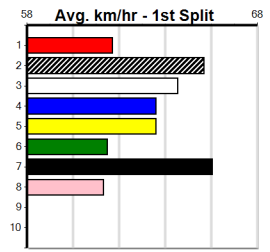

Shepparton

13 (E1)

12:30PM

(VIC time)

SHEPPARTON RACE 13 (300+ RANK)

Distance: 390m, Race Type: Grade 5, Total Prizemoney: \$1,530
1st: \$1,000, 2nd: \$320, 3rd: \$160, 4th: \$50

Watchdog Tips: [] [] [] [] []