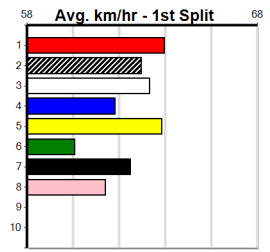

Watchdog Tips:

Bet:

Form Box Wgt Dist Track Date Time BON Margin 1st/2nd (Time) PIR Checked Comment W/R Split 1 S/P Grade

1

SLINGSHOT ROXY [6]
BD Bitch Jan-21 Sire: HIGH EARNER Dam: SLINGSHOT GYPSY
Owner(s): M Lingard Trainer: Maria Lingard (Kilmore)
Winning Distances: < 300m (0) 300 - 399m (2) 400 - 499m (0) 500 - 599m (0) 600 - 699m (0) > 700m (0)
Winning Weights: 24.2(1) 24.3(1)

Box	1st	2nd	3rd	4th	5th	6th	7th	8th
1								
2								
3								
4								
5								
6								
7								
8								

7th (3) 24.5 390 SHP R12 31-Oct-24 23.26 22.11 13.00 SASSY PANAMA (22.36) M/35 . . . . . 8.72 $50.40 T3-6
6th (7) 24.8 390 SHP R4 14-Nov-24 23.04 22.08 8.50L ORIENTAL EMERALD (22.45) M/46 . . . . . 8.65 $20.10 6G
4th (5) 25.0 390 SHP R12 28-Nov-24 23.31 22.30 5.00L SLINGSHOT PENNY (22.96) M/52 . . . . . 8.91 $11.10 6G
8th (1) 24.8 390 SHP R9 12-Dec-24 22.90 21.78 11.00 TWILIGHT TORI (22.16) M/67 . . . . . 8.76 $59.50 6G
2nd (8) 24.5 390 SHP R11 19-Dec-24 22.77 22.10 1.75L GOT IMMUNITY (22.66) M/11 . . . . . 8.64 $43.50 6G
8th (8) 24.6 390 SHP R10 02-Jan-25 23.41 22.20 17.00 PAW KATTIA (22.24) M/78 . . . . . 8.85 $63.40 T3-6
5th (3) 24.5 390 SHP R13 09-Jan-25 22.91 22.20 5.00L WAS HE SLOW (22.58) M/45 . . . . . 8.77 $67.00 6G
4th (5) 24.7 390 SHP R4 30-Jan-25 22.84 22.30 3.75L FITZROY HALLE (22.58) Q/11 . . . . . 8.45 $73.90 X67

Last 3 wins NOT included above

1st (5) 24.3 385 SHP R2 16-Feb-23 22.45 21.96 1.5L ESPECIAL DIGGER (22.54) Q/11 . . . . . 8.29 $5.80 T3-M
1st (6) 24.2 385 SHP R3 17-Aug-23 22.41 22.02 1.00L THUNDER PIE (22.47) M/11 . . . . . 8.33 $3.70 T3-7

Prize Best Starts Trk/Dts APM: $6500.00, 22.68(5)-9/11/23, 71-2-7-5, 29-0-4-2, 452

2

WONDERFUL GIRL [6]
BK Bitch Apr-22 Sire: FERAL FRANKY Dam: WONDER MISS
Owner(s): D Shovan Trainer: David Shovan (Powlett Plains)
Winning Distances: < 300m (0) 300 - 399m (2) 400 - 499m (0) 500 - 599m (0) 600 - 699m (0) > 700m (0)
Winning Weights: 26.9(1) 27.6(1)

Box	1st	2nd	3rd	4th	5th	6th	7th	8th
1								
2								
3								
4								
5								
6								
7								
8								

5th (3) 27.8 390 SHP R3 21-Nov-24 23.01 22.13 7.00L PAW TEMPE (22.53) M/44 . . . . . 8.71 $13.70 T3-6
7th (4) 27.6 300 HVL R11 02-Dec-24 17.28 16.80 6.00L BULL INDEED (16.88) M/7 . . . . . 4.20 $22.70 6G
6th (8) 27.6 425 BEN R3 11-Dec-24 25.16 24.14 9.50L HELLO COOPER (24.51) M/334 . . . . . 6.76 $5.40 T3-6
5th (2) 27.5 390 SHP R11 19-Dec-24 23.11 22.10 6.50L GOT IMMUNITY (22.66) S/33 . . . . . 8.82 $11.30 6G
3rd (8) 28.1 425 BEN R11 01-Jan-25 25.05 24.10 2.50L UNINVITING (24.88) M/111 . . . . . 6.70 $15.60 6G
4th (2) 28.3 390 SHP R13 09-Jan-25 22.70 22.20 1.75L WAS HE SLOW (22.58) M/23 . . . . . 8.63 $16.80 6G
6th (5) 27.8 425 BEN R10 15-Jan-25 25.62 24.09 18.00 BOROUGH BOUND (24.42) M/566 . . . . . V14 . . . . . 6.91 $31.40 6G
7th (1) 28.0 390 BAL R11 03-Feb-25 23.28 22.23 13.00 SHE'S ON BOOST (22.40) S/66 . . . . . 9.06 $17.20 T3-6

Last 3 wins NOT included above

1st (2) 26.9 300 HVL R2 17-Jan-24 17.15 16.63 1.5L BRAEMAR SHEILA (17.25) M/1 . . . . . SW . . . . . 3.93 $4.30 M
1st (1) 27.6 390 SHP R10 12-Sep-24 22.77 22.24 1.25L EWING (22.85) Q/11 . . . . . 8.57 $10.30 7

Prize Best Starts Trk/Dts APM: $4060.00, 22.59(6)-18/12/23, 31-2-1-2, 13-1-0-1, 682