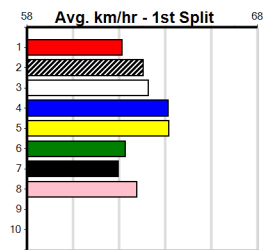

SHEPP CITY FENCING (300+ RANK)

Distance: 390m, Race Type: Maiden, Total Prizemoney: $1,530
1st: $1,000, 2nd: $320, 3rd: $160, 4th: $50

Watchdog Tips: [ ] [ ] [ ] [ ] Bet: [ ]

Form Box Wgt Dist Track Date Time BON Margin 1st/2nd (Time) PIR Checked Comment W/R Split 1 S/P Grade

WHISTLING BY [M]
BD Bitch Oct-22 Sire: FERAL FRANKY Dam: WHISTLING BULLET
Owner(s): C Knott
Winning Distances: < 300m (0) 300 - 399m (0) 400 - 499m (0) 500 - 599m (0) 600 - 699m (0) > 700m (0)
Trainer: Peter Knott (Carnegie)
Box History table and statistics.

BERRINGA BLACK [M]
BK Dog Mar-23 Sire: HARD STYLE RICO Dam: MAGGIE PIE
Owner(s): G Williamson
Winning Distances: < 300m (0) 300 - 399m (0) 400 - 499m (0) 500 - 599m (0) 600 - 699m (0) > 700m (0)
Trainer: Geoffrey Williamson (Marong)
Box History table and statistics.

BE KIND (TAS)[M]
WF Dog Sep-21 Sire: JAMELLA JET Dam: JALLA MISS
Owner(s): V Arnett-dunlop
Winning Distances: < 300m (0) 300 - 399m (0) 400 - 499m (0) 500 - 599m (0) 600 - 699m (0) > 700m (0)
Trainer: Vivienne Arnett-dunlop (Seymour)
Box History table and statistics.

ORIENTAL ESTELLA [M]
BK Bitch Jun-22 Sire: SUPERIOR PANAMA Dam: ORIENTAL AMBER
Owner(s): N Hebart
Winning Distances: < 300m (0) 300 - 399m (0) 400 - 499m (0) 500 - 599m (0) 600 - 699m (0) > 700m (0)
Trainer: Paula Boots (Kyabram South)
Box History table and statistics.

TWILIGHT LIZZY [M]
BD Bitch Feb-23 Sire: KOBLENZ Dam: TWILIGHT CONNIE
Owner(s): SUNDOWN (SYN), F Van taarling, F Vantaarling, S Van taarling, L Van taarling, S Vantaarling
Winning Distances: < 300m (0) 300 - 399m (0) 400 - 499m (0) 500 - 599m (0) 600 - 699m (0) > 700m (0)
Trainer: Steven Vantaarling (Tallygaroopn)
Box History table and statistics.

1

2

3

4

5