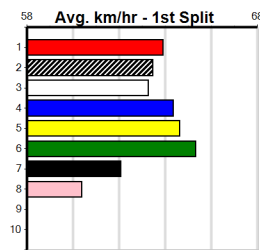

TOP CAT VIDEO (300+ RANK)

Distance: 450m, Race Type: Grade 6, Total Prizemoney: $1,530
1st: $1,000, 2nd: $320, 3rd: $160, 4th: $50

7
10:38AM

(VIC time)

Watchdog Tips:

Bet:

Form Box	Wgt	Dist	Track	Date	Time	BON	Margin	1st/2nd (Time)	PIR	Checked	Comment	WR	Split 1	S/P	Grade

1

BOLD DAZZLER [6]
BD Dog Jan-22 Sire: TOMMY SHELBY Dam: KATEY PENNY
Owner(s): A Coonerty
Trainer: Scott Stefanos (Longwood)
Winning Distances: < 300m (0) 300 - 399m (0) 400 - 499m (1) 500 - 599m (1) 600 - 699m (0) > 700m (0)
Winning Weights: 33.0(1) 33.6(1)

4th (8)	33.9	450	SHP	R7	05-Dec-24	26.31	25.51	9.00L INSANE (25.71)	S/876				6.99	$3.60	T3-7
5th (2)	33.9	500	BEN	R6	11-Dec-24	28.92	28.48	4.50L BOLD BERT (28.62)	S/544				6.81	$8.10	T3-RW
4th (5)	33.7	500	BEN	R9	18-Dec-24	29.01	28.15	2.00L REBEL THINKER (28.88)	M/212				6.62	$5.90	T3-7
3rd (1)	33.7	450	SHP	R6	09-Jan-25	25.78	25.57	1.75L ASTON RYAN (25.66)	M/321				6.82	$8.40	7
4th (3)	33.3	425	BEN	R4	15-Jan-25	24.76	24.09	9.50L COME ON MANGO (24.12)	M/443				6.71	$8.50	7
2nd (5)	33.6	425	BEN	R10	22-Jan-25	24.50	24.31	0.05L FANTASTIC VEGAS (24.49)	M/311				6.69	$4.10	7
1st (8)	33.6	425	BEN	R7	29-Jan-25	24.10	24.04	1.75L WIZIN WOODHOUSE (24.23)	M/111				6.57	$3.20	T3-RW
3rd (6)	33.8	425	BEN	R10	07-Feb-25	24.48	24.00	1.25L HUSKY SARA LEE (24.40)	M/334				6.71	$4.10	6G

Last 3 wins NOT included above

1st (1)	33.0	500	BEN	R3	27-Dec-23	28.95	28.45	1.00L FIRST CRACK (29.01)	Q/111				6.56	$2.10	M

Prize Best Starts Trk/Dts APM: $4505.00, 25.73(6)-23/5/24, 24-2-4-5, 6-0-1-1, 2264

2

KRUGER ICON [6]
BK Dog Oct-22 Sire: MEPUNGA BLAZER Dam: SERENGETI ICON
Owner(s): Sullivan Sullivan (SYN), R Sullivan, M Sullivan
Trainer: Robert Sullivan (Shepparton East)
Winning Distances: < 300m (0) 300 - 399m (2) 400 - 499m (0) 500 - 599m (0) 600 - 699m (0) > 700m (0)
Winning Weights: 32.5(2)

6th (3)	32.2	450	SHP	R9	05-Dec-24	26.26	25.51	9.00L KING CHERRY (25.64)	M/356				6.76	$19.60	T3-M
4th (6)	32.6	450	SHP	R3	19-Dec-24	26.34	25.45	8.50L SAVANNAH STAR (25.76)	M/444				7.02	$27.10	M
6th (8)	32.5	450	SHP	R1	02-Jan-25	26.33	25.51	12.00 ONE WORD ANSWER (25.51)	M/555				6.98	$18.50	T3-M
1st (3)	32.5	390	SHP	R1	09-Jan-25	22.51	22.20	0.25L ASSAULT STRIKE (22.52)	Q/22		SW		8.60	$30.80	M
8th (6)	32.5	425	BEN	R9	15-Jan-25	25.49	24.09	18.00 KEY PILLARS (24.24)	M/788				6.76	$46.50	7
1st (4)	32.5	390	SHP	R9	23-Jan-25	22.41	22.31	2.75L ASTON FULHAM (22.60)	Q/11				8.50	$9.30	T3-7
3= (4)	32.3	390	SHP	R4	27-Jan-25	22.65	22.23	2.25L NEW LINE (22.50)	M/55				8.81	$13.30	X67H
5th (6)	32.5	390	SHP	R5	06-Feb-25	22.78	22.15	8.00L ZIPPING REMY (22.24)	M/65		SW		8.82	$10.30	T3-6

Last 3 wins NOT included above

Prize Best Starts Trk/Dts APM: $2755.00, 26.26(3)-5/12/24, 22-2-0-4, 7-0-0-1, 2271