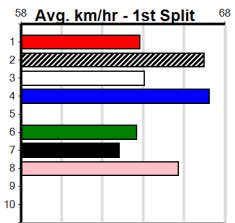

G'DAY CHEF CATERERS (250+ RANK)

Distance: 400m, Race Type: Grade 5, Total Prizemoney: $1,530
1st: $1,000, 2nd: $320, 3rd: $160, 4th: $50

11

5:37PM

(VIC time)

JUST LIKE AUDREY (6) was a top 22.72 winner here two runs back and she will prove hard to hold out again. SPICY PIPER (8) has the speed to cross and lead and she will give a great sight again. ARCHER EIGHT (1) is drawn to get the breaks.

Watchdog Tips:

6

8

1

7

Bet:

Win 6