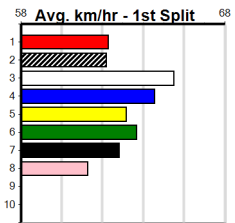

Warragul

12

6:01PM

(VIC time)

SPORTSBET SAME RACE MULTI (250+ RA

Distance: 400m, Race Type: Grade 5, Total Prizemoney: \$1,530
1st: \$1,000, 2nd: \$320, 3rd: \$160, 4th: \$50

Watchdog Tips: **7** **8** **4** **5** **Bet:** **Box Quinella 4,7,8 (\$10 for 333.33%)**