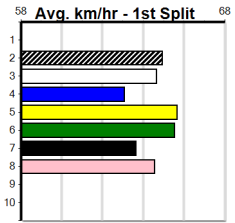

RSN GREY AREAS WEDNESDAY & FRIDA

Distance: 400m, Race Type: Grade 6, Total Prizemoney: $1,530
1st: $1,000, 2nd: $320, 3rd: $160, 4th: $50

Watchdog Tips:

6

2

1

8

Bet:

Win 6

Main table containing race details for 10 races. Each race entry includes horse name, trainer, jockey, race number, date, time, odds, and a 'Winnig Boxes' table. Race 1: MT. VIEW AMOUR [6] vs MT. VIEW AUDREY, $8.00. Race 2: JACK'S ELATION [6] vs CAPTAIN JACKIE, $3.60. Race 3: MIDNIGHT SHIMMER (NSW)[6] vs MIDNIGHT CARMEN, $21.00. Race 4: LOUD LOUIE [6] vs LOUD LANA, $16.00. Race 5: SPICY MADAM [6] vs HOOK ALONG BOOK, $7.50. Race 6: FLYING DOORMAT [6] vs PARTY LIGHTS, $2.80. Race 7: MAGIC OUTLAW [6] vs SUPREME OUTLAW, $10.00. Race 8: ARCHER NINE (SA)[6] vs CAWBOURNE ZEBRA, $8.00. Race 9: *** NO RESERVE ***. Race 10: *** NO RESERVE ***.