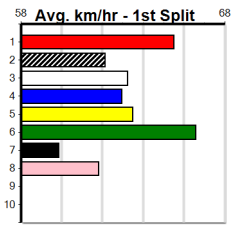

SHIMA SHINE AT STUD (250+ RANK)

Distance: 400m, Race Type: Grade 6, Total Prizemoney: \$1,530
1st: \$1,000, 2nd: \$320, 3rd: \$160, 4th: \$50

4

3:09PM

(VIC time)

PARUMBA RUMBA (1) is armed with slick early speed and he should turn for home with a nice break. REBECCA RIOT (3) owns a speedy 22.80 PB here and she can pressure the red for most of the journey. SODA DIESEL (6) is never too far away here