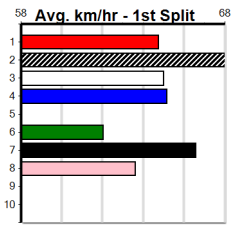

PHOTO MAN AT STUD (250+ RANK)

Distance: 400m, Race Type: Grade 5, Total Prizemoney: $1,530
1st: $1,000, 2nd: $320, 3rd: $160, 4th: $50

Watchdog Tips: 3 4 6 7 Bet: Win 3

JUMBUK DAMIEN (3) owns a sizzling 22.58 PB here and he will find this easier than his most recent racing. ATHENIAN GODDESS (4) has a good record here and she will get a nice cart across early on. SODA HAWK (6) just needs luck early on.

Main table containing race details for horses 1-10, including names, trainers, owners, and performance statistics.