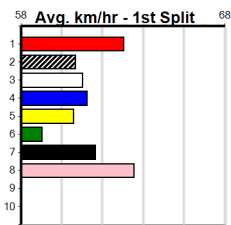

Warragul

SENNACHIE AT STUD (250+ RANK)

Distance: 400m, Race Type: Maiden, Total Prizemoney: $1,530
1st: $1,000, 2nd: $320, 3rd: $160, 4th: $50

2

2:22PM

(VIC time)

HOW HIGH HARLEM (1) showed some improvement when placed here last time and he will continue to get better. BUG ME MORE (6) has been luckless in her two runs to date and she will find this easier. NIGHT CAP (7) is an improving type

Watchdog Tips: **1** **6** **7** **3** **Bet:** **Box Quinella 1,6,7 ($10 for 333.33%)**