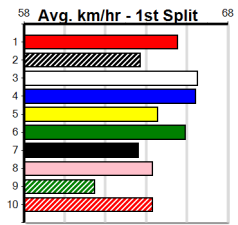

PAUA OF BUDDY AT STUD (250+ RANK)

Distance: 460m, Race Type: Grade 5, Total Prizemoney: $1,530
1st: $1,000, 2nd: $320, 3rd: $160, 4th: $50

HUMIDITY (6) showed a glimpse of his best form with a cracking 25.84 win here last time and a repeat can see him score again. PEACOCK (1) is still racing well enough at five years of age and he is drawn to get every chance. TSUTEY (3) has claims

Watchdog Tips:

6

1

3

5

Bet:

Win 6