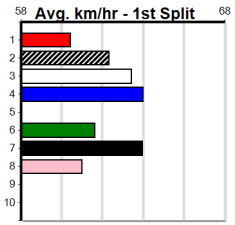

SPORTSBET GREEN TICKS (250+ RANK)

Distance: 400m, Race Type: Maiden, Total Prizemoney: $1,530
1st: $1,000, 2nd: $320, 3rd: $160, 4th: $50

1
2:07PM
(VIC time)

TOLD YOU SO (7) has been placed in four of seven to date and she will continue to improve with more racing. SANTORINI BREEZE (2) has been luckless to date and she is expected to fire fresh. MY PAL PEDRO (1) has the good draw and has shown talent.

Watchdog Tips: **7** **2** **1** **4** **Bet:** **Win 7**