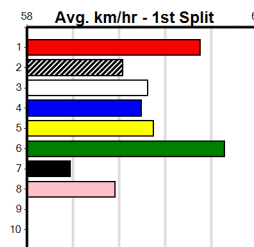

SHIMA SHINE AT STUD (250+ RANK)

Distance: 400m, Race Type: Grade 6, Total Prizemoney: $1,530
1st: $1,000, 2nd: $320, 3rd: $160, 4th: $50

PARUMBA RUMBA (1) is armed with slick early speed and he should turn for home with a nice break. REBECCA RIOT (3) owns a speedy 22.80 PB here and she can pressure the red for most of the journey. SODA DIESEL (6) is never too far away here

Watchdog Tips:	1	3	6	2	Bet:	Win 1

Form Box	Wgt	Dist	Track	Date	Time	BON	Margin	1st/2nd (Time)	PIR	Checked	Comment	WR	Split 1	S/P	Grade
1															
PARUMBA RUMBA [6] $2.20															
Drawn to lead, well graded, hard to reel in															
Owner(s): PARUMBA (SYN), E Lieshout, M Lieshout Trainer: Eddie Lieshout (Drouin West)															
Sire: ASTON RUPEE Dam: DANCING CASSIE															
Winning Distances: < 300m (0) 300 - 399m (0) 400 - 499m (2) 500 - 599m (0) 600 - 699m (0) > 700m (0)															
Winning Weights: 30.4(1) 30.5(1)															
7th (7)	29.8	400	WGL	R3	02-Aug-24	23.87	22.57	14.00 OUR ELLIE (22.89)	M/45				8.69	$7.50	X67
7th (2)	30.4	435	SLE	R4	11-Aug-24	25.82	24.42	17.00 FLYING MUFFIN (24.67)	M/336				5.41	$31.10	6G
7th (8)	30.5	400	WGL	R3	29-Aug-24	23.92	23.00	12.00 ASTON MAPLE (23.08)	M/67				8.50	$12.80	T3-6
7th (7)	29.6	400	WGL	R7	25-Oct-24	23.86	22.52	20.00 ALL JAZZ (22.52)	M/66				8.66	$49.10	6G
WG (-)	32.3	400	WGL		02-Jan-25	22.70		0.01L Trial Cleared	M		1of1				WGT
4th (2)	32.1	400	WGL	R10	09-Jan-25	22.95	22.59	4.00L BLISSFUL RAIN (22.68)	M/14				8.37	$4.40	T3-6
4th (7)	31.7	400	WGL	R4	14-Jan-25	23.02	22.54	1.5L ALL ON MERRETT (22.92)	M/11				8.47	$31.90	6G
3rd (8)	31.4	400	WGL	R4	31-Jan-25	23.25	22.29	4.75L SPIRIT OF DUKE (22.92)	M/13				8.31	$2.60	6G
Last 3 wins NOT included above															
1st (4)	30.4	400	WGL	R1	04-Jun-24	23.14	22.82	0.50L IZAKAYA LAD (23.17)	Q/11				8.37	$1.70	T3-M
1st (7)	30.5	400	WGL	R3	15-Jun-24	23.11	22.97	1.00L LOVELY MEMORIES (23.17)	Q/11				8.45	$2.70	7

Bx	1st	2nd	3rd	4th	5th	6th	7th	8th
1								
2								
3				1				1
4	1							
5								
6								
7	1		2	1				2
8			1					1

Prize	$2945.00
Best Starts	22.95(2)-9/1/25
Trk/Dts	11-2-0-3
APM	10-2-0-3
	929

Form Box	Wgt	Dist	Track	Date	Time	BON	Margin	1st/2nd (Time)	PIR	Checked	Comment	WR	Split 1	S/P	Grade
2															
LILY LALA [6] $10.00															
Showed some improvement last time, respect															
Owner(s): R Winter Trainer: Ronald Winter (Denison)															
Sire: AUSSIE INFRARED Dam: LITTLE TUBBSY															
Winning Distances: < 300m (0) 300 - 399m (0) 400 - 499m (2) 500 - 599m (0) 600 - 699m (0) > 700m (0)															
Winning Weights: 25.6(1) 25.7(1)															
F (3)	25.8	435	SLE	R3	25-Aug-24	0.00	24.66	. THORKILDSEN (24.77)	Q/2		V60		5.36	$12.10	6G
6th (8)	26.7	400	WGL	R4	29-Nov-24	23.43	22.61	9.50L COLLINDA LOU (22.77)	S/86				8.74	$24.50	X67
5th (7)	26.9	435	SLE	R3	04-Dec-24	25.30	24.43	9.50L ELITE DOM (24.64)	M/355				5.29	$5.50	T3-6
3rd (1)	26.4	435	SLE	R4	18-Dec-24	24.92	24.38	4.25L TERRORISING TOM (24.62)	M/233				5.31	$2.70	T3-6
7th (7)	26.3	435	SLE	R9	22-Dec-24	25.23	24.14	6.00L WARRIOR JACK (24.82)	M/688				5.49	$10.20	6G
6th (7)	26.3	435	SLE	R10	01-Jan-25	25.50	24.63	11.00 EASY PIE (24.75)	M/377				5.38	$3.50	T3-RW
8th (4)	26.2	435	SLE	R9	08-Jan-25	25.82	24.66	7.00L KILMAY WARRIOR (25.36)	M/788		V5		5.53	$5.10	6G
2nd (7)	26.4	400	WGL	R9	16-Jan-25	23.20	22.72	6.50L BOWIE SUNNY (22.77)	M/22				8.57	$2.90	6G
Last 3 wins NOT included above															
1st (3)	25.6	435	SLE	R1	28-Jul-24	25.18	24.46	1.5L GRAND CASSIAN (25.27)	M/221				5.43	$7.50	M
1st (8)	25.7	400	WGL	R7	06-Aug-24	22.99	22.37	0.25L VIVA LA VIDA (23.01)	S/11				8.55	$7.60	7

Bx	1st	2nd	3rd	4th	5th	6th	7th	8th
1								
2			2				1	
3	1							
4				1				1
5			1					
6								
7	1	1			1	1	1	
8	1	1	1			1		

Prize	$5645.00
Best Starts	22.99(8)-6/8/24
Trk/Dts	16-2-2-4
APM	5-1-1-1
	1661