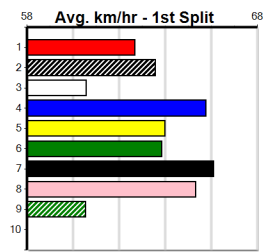

VIATEK (250+ RANK)

Distance: 400m, Race Type: Grade 7, Total Prizemoney: $1,530
1st: $1,000, 2nd: $320, 3rd: $160, 4th: $50

SINNER (3) didn't have a lot of luck when resuming last time and he will be much better for the run.
ASTON KOPECK (8) was a little costly for punters last time but a clean getaway can see him make amends. HOOKED ON JING (2) is more than capable

Watchdog Tips:	3	8	2	5	Bet:	Win 3

Form Box	Wgt	Dist	Track	Date	Time	BON	Margin	1st/2nd (Time)	PIR	Checked	Comment	WR	Split 1	S/P	Grade	
1																
CATCH DOT [7]																
Good early burn but is suspect late, place claims $12.00																
BK Bitch Oct-22 Sire: CATCH THE THIEF Dam: SOMERTON MAY Trainer: Dawn Johnston (Toongabbie)																
Owner(s): R Roberts																
Winning Distances: < 300m (0) 300 - 399m (0) 400 - 499m (1) 500 - 599m (0) 600 - 699m (0) > 700m (0)																
Winning Weights: 27.1(1)																
1st	(5)	27.1	435	SLE	R1	05-Nov-24	25.40	24.54	1.5L	SAINT PADDY (25.50)	M/111		5.29	$1.70	T3-M	
6th	(8)	27.2	435	SLE	R9	13-Nov-24	25.90	24.42	8.00L	LOUD LOUIE (25.35)	M/155		5.34	$7.90	T3-7	
5=	(4)	27.2	435	SLE	R10	27-Nov-24	25.41	24.44	5.50L	TERRORISING TOM (25.05)	M/545		5.41	$31.20	7	
2nd	(3)	27.3	435	SLE	R2	04-Dec-24	25.10	24.43	5.00L	DR. ANNE (24.76)	M/222		5.31	$18.60	T3-7	
8th	(6)	27.2	400	WGL	R9	19-Dec-24	23.75	22.68	16.00	MY COOL BREEZE (22.70)	M/77		8.90	$23.90	7	
2nd	(1)	28.0	435	SLE	R4	01-Jan-25	25.11	24.63	0.50L	BEST DRESSED (25.08)	Q/111		VO	5.25	$6.50	T3-7
4th	(2)	27.6	435	SLE	R3	08-Jan-25	25.73	24.66	9.50L	PETITE BEAST (25.07)	M/324		5.31	$6.90	7	
5th	(1)	27.4	435	SLE	R3	26-Jan-25	25.25	24.31	3.75L	WITCH OF NOVA (24.99)	Q/111		VO	5.27	$25.10	X67
Last 3 wins NOT included above																
Prize Best $1690.00																
Starts 23.75(6)-19/12/24																
Trk/Dts 10-1-2-0																
APM 1-0-0-0																
1098																

2															
HOOKED ON JING [7]															
No luck in her past two, can atone, threat $7.50															
BK Bitch Mar-23 Sire: HOOKED ON SCOTCH Dam: CHUN LI Trainer: Dylan Sharp (Lara)															
Owner(s): Vi Alskar Hundar (SYN), A Lie, J Sharp															
Winning Distances: < 300m (0) 300 - 399m (1) 400 - 499m (0) 500 - 599m (0) 600 - 699m (0) > 700m (0)															
Winning Weights: 24.6(1)															
2nd	(7)	24.8	400	WGL	R1	07-Jan-25	23.17	22.55	5.50L	JUMBUK GERHARD (22.80)	M/22		8.59	$16.00	M
2nd	(6)	25.0	410	HOR	R1	14-Jan-25	23.93	23.00	3.75L	DIAMANTINA OPAL (23.67)	S/32		10.62	$4.80	M
1st	(3)	24.6	390	BAL	R2	18-Jan-25	22.43	22.22	3.25L	ASTON SOVEREIGN (22.65)	M/22		8.65	$2.60	T3-M
7th	(2)	24.7	390	WBL	R2	23-Jan-25	23.02	21.97	13.00	HAPPY AND NUMB (22.12)	Q/77		9.16	$15.60	X67H
5th	(6)	25.0	410	HOR	R3	28-Jan-25	23.94	22.92	6.00L	PAW QUANDA (23.55)	M/55		10.65	$5.80	X67
Last 3 wins NOT included above															
Prize Best $2040.00															
Starts 23.17(7)-7/1/25															
Trk/Dts 5-1-2-0															
APM 1-0-1-0															
2040