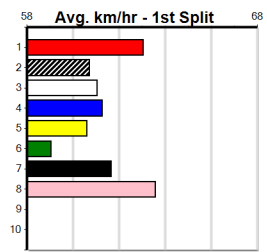

SENNACHIE AT STUD (250+ RANK)

Distance: 400m, Race Type: Maiden, Total Prizemoney: $1,530
1st: $1,000, 2nd: $320, 3rd: $160, 4th: $50

HOW HIGH HARLEM (1) showed some improvement when placed here last time and he will continue to get better. BUG ME MORE (6) has been luckless in her two runs to date and she will find this easier. NIGHT CAP (7) is an improving type

Watchdog Tips: **1** **6** **7** **3** **Bet:** Box Quinella 1,6,7 ($10 for 333.33%)

1

HOW HIGH HARLEM [M] **Showned improvement last time, well drawn, yes** **$3.40**

F Dog **Jan-22** **Sire: BEWILDERING** **Dam: HOW HIGH JAZZ** **Trainer: Shaun Mifsud (Hernes Oak)**

Owner(s): S Mifsud

Winning Distances: < 300m (0) 300 - 399m (0) 400 - 499m (0) 500 - 599m (0) 600 - 699m (0) > 700m (0)

Winning Weights:

Run	Pos	Wt	Dist	Track	Race	Date	Time	BOB	Margin	1st/2nd (Time)	PIR	Checked	Comment	WR	Split 1	S/P	Grade
7th	(4)	29.7	435	SLE	R2	16-Oct-24	25.86	24.34	17.00	JUST A NEO (24.72)	M/267	.	VO	.	5.28	$17.10	M
7th	(4)	29.7	400	WGL	R1	22-Oct-24	23.76	22.73	12.00	BARKLY STREET (22.95)	M/55	.	.	.	8.68	$8.50	M
5th	(5)	29.9	400	WGL	R1	31-Oct-24	23.64	22.67	11.00	OUT OF ELITE (22.93)	S/44	.	.	.	8.75	$7.60	T3-M
5th	(7)	30.5	400	WGL	R1	09-Jan-25	23.63	22.59	10.00	MISS BRONX (22.95)	S/54	.	.	.	8.71	$7.50	T3-M
4th	(5)	30.2	400	WGL	R3	16-Jan-25	23.36	22.72	5.50L	ALBATROSS WINGS (23.00)	S/44	.	.	.	8.76	$3.70	M
3rd	(2)	30.2	400	WGL	R3	30-Jan-25	23.27	22.75	3.00L	JOVIAL GEM (23.08)	M/43	.	.	.	8.64	$5.80	T3-M

Last 3 wins NOT included above

Box History

Bx	1st	2nd	3rd	4th	5th	6th	7th	8th
1								
2			1					
3								
4								2
5				1	1			
6								
7					1			
8								

Prize Best $210.00
Starts 23.27(2)-30/1/25
Trk/Dts 6-0-0-1
APM 5-0-0-1
210

2

ARCHER TEN (SA)[M] **Steady to date, can improve, place claims** **$12.00**

BK Bitch **Jan-23** **Sire: CURRAJONG KID** **Dam: CAWBOURNE ZEBRA** **Trainer: Brad Sands (Pakenham)**

Owner(s): J Archer

Winning Distances: < 300m (0) 300 - 399m (0) 400 - 499m (0) 500 - 599m (0) 600 - 699m (0) > 700m (0)

Winning Weights:

Run	Pos	Wt	Dist	Track	Race	Date	Time	BOB	Margin	1st/2nd (Time)	PIR	Checked	Comment	WR	Split 1	S/P	Grade
8th	(2)	27.9	435	SLE	R1	02-Oct-24	26.20	24.44	24.00	PURE IMAGINATION (24.58)	M/488	.	V10	.	5.49	$20.50	M
5th	(8)	28.2	400	WGL	R1	01-Nov-24	23.93	22.49	17.00	JUMBUK QUEEN (22.74)	M/55	.	.	.	8.64	$11.30	M
8th	(3)	29.0	300	HVL	R1	20-Nov-24	17.86	17.01	6.50L	BULL INDEED (17.43)	M/6	.	V10	.	4.14	$22.20	M
7th	(3)	29.4	435	SLE	R2	01-Jan-25	26.10	24.63	16.00	MY BLUE ROSE (25.05)	M/267	.	VO	.	5.40	$25.10	T3-M
5th	(6)	28.5	435	SLE	R2	08-Jan-25	26.06	24.66	10.00	TOUCH MY HAND (25.38)	M/464	.	.	.	5.55	$46.20	M
6th	(4)	28.4	300	HVL	R1	13-Jan-25	17.91	16.95	8.00L	MT. VIEW AMOUR (17.37)	M/3	.	.	.	4.02	$22.10	M
6th	(8)	28.5	300	HVL	R2	22-Jan-25	17.50	16.88	9.00L	HIGHLAND SAL (16.88)	M/5	.	.	.	4.08	$23.20	M
4th	(5)	28.5	300	HVL	R1	29-Jan-25	17.66	17.09	1.5L	MT. VIEW RAW (17.56)	M/4	.	.	.	4.09	$3.00	M

Last 3 wins NOT included above

Box History

Bx	1st	2nd	3rd	4th	5th	6th	7th	8th
1								
2								1
3							1	1
4						1		
5			1		1			
6					1			
7								
8					1	1		

Prize Best $50.00
Starts 23.93(8)-1/11/24
Trk/Dts 8-0-0-0
APM 1-0-0-1
50