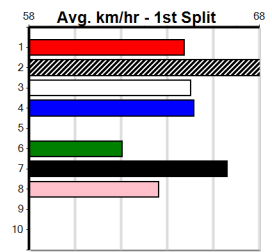

Warragul
10
5:19PM
(VIC time)

PHOTO MAN AT STUD (250+ RANK)

Distance: 400m, Race Type: Grade 5, Total Prizemoney: $1,530
1st: $1,000, 2nd: $320, 3rd: $160, 4th: $50

JUMBUK DAMIEN (3) owns a sizzling 22.58 PB here and he will find this easier than his most recent racing. ATHENIAN GODDESS (4) has a good record here and she will get a nice cart across early on. SODA HAWK (6) just needs luck early on.

Watchdog Tips: **3** **4** **6** **7** **Bet:** **Win 3**

Form Box	Wgt	Dist	Track	Date	Time	BON	Margin	1st/2nd (Time)	PIR	Checked	Comment	W/R	Split 1	S/P	Grade	
1	BONNIE GAL [5] Down on confidence, needs to lead, tough ask $10.00															
	BKW Bitch			Mar-21			Sire: HOOKED ON SCOTCH			Dam: MEPUNGA BONNIE			Trainer: Chris Johannsen (Devon Meadow)			
	Owner(s): Bonnie (SYN), M Pollard, G Stephenson															
	Winning Distances: < 300m (0) 300 - 399m (1) 400 - 499m (8) 500 - 599m (0) 600 - 699m (0) > 700m (0)															
	Winning Weights: 27.3(1) 27.8(1) 28.0(1) 28.2(2) 28.4(1) 28.5(1) 28.7(1) 28.9(1)															
	4th (1)	28.1	435	SLE	R11	08-Dec-24	24.92	24.13	5.50L JUMBUK DAMIEN (24.57)	M/444	.	.	.	5.30	$53.30	5
	4th (2)	28.0	435	SLE	R11	15-Dec-24	24.89	24.27	4.00L RYDER'S MAGIC (24.62)	M/156	.	.	.	5.22	$7.40	5
	6th (2)	28.6	350	HVL	R6	27-Dec-24	19.92	19.51	6.00L ZIPPING OLAF (19.51)	M/7	.	.	.	6.74	$9.50	T3-5
	5th (4)	28.3	435	SLE	R10	29-Dec-24	25.13	24.09	7.50L AMBANI (24.61)	M/665	.	.	.	5.53	$7.40	5
	3rd (4)	28.3	400	GEL	R11	07-Jan-25	22.86	22.62	3.5L DEROGATIVE (22.62)	M/33	.	.	.	8.42	$39.00	X45
4th (5)	28.2	435	SLE	R3	12-Jan-25	25.11	24.26	2.25L STELLAR CAREER (24.95)	Q/114	.	.	.	5.23	$16.80	5	
7th (1)	28.5	400	WGL	R3	17-Jan-25	23.13	22.40	6.00L PERSUASION (22.72)	M/47	.	.	.	8.44	$6.90	5	
4th (5)	28.1	435	SLE	R11	24-Jan-25	24.81	24.22	1.25L BANDIT BARBIE (24.72)	Q/111	.	.	.	5.27	$7.30	5	
Last 3 wins NOT included above																
1st (8)	28.0	400	WGL	R11	09-May-24	23.21	23.16	1.25L SPECIAL SIAN (23.30)	M/22	.	SW	.	8.62	$2.30	X45	
1st (7)	28.7	300	HVL	R4	13-Oct-24	16.77	16.51	0.50L URANA RHINO (16.80)	M/2	.	SW	.	3.92	$5.40	5	
1st (6)	28.4	435	SLE	R12	20-Oct-24	24.70	24.18	0.50L OPRAH BALE (24.73)	M/111	.	.	.	5.23	$2.10	5	
2	GET A GRIP [5] Better suited to straight track racing, tested $16.00															
	RF Dog			Nov-21			Sire: ASTON DEE BEE			Dam: COSMIC KATIE			Trainer: Dean Millier (Pakenham)			
	Owner(s): B Sands															
	Winning Distances: < 300m (0) 300 - 399m (6) 400 - 499m (0) 500 - 599m (0) 600 - 699m (0) > 700m (0)															
	Winning Weights: 34.6(2) 34.7(1) 35.4(1) 35.7(1) 35.8(1)															
	2nd (4)	35.5	350	HVL	R10	15-Dec-24	19.32	18.86	2.75L BEN SHAKER (19.13)	M/2	.	.	.	6.51	$13.80	5
	2nd (1)	35.1	350	HVL	R5	22-Dec-24	19.59	19.02	1.75L SHIV ROY (19.47)	M/3	.	.	.	6.58	$7.40	5
	6th (2)	35.2	350	HVL	R7	29-Dec-24	19.49	19.12	5.50L HIGH END CASH (19.12)	M/5	.	W	.	6.61	$32.10	5
	4th (6)	34.8	350	HVL	R9	05-Jan-25	19.41	19.08	5.00L MAGIC WESTERN (19.08)	M/3	.	.	.	6.54	$16.20	5
	7th (4)	35.1	390	BAL	R13	15-Jan-25	22.89	21.99	8.00L MILLIE (22.33)	M/44	.	.	.	8.65	$21.70	5
5= (1)	35.3	350	HVL	R7	19-Jan-25	19.59	19.09	4.50L HOCUS POCUS (19.29)	M/3	.	.	.	6.57	$15.20	5	
2nd (3)	35.2	350	HVL	R8	24-Jan-25	19.69	19.52	2.25L HARD PRESS (19.54)	M/2	.	.	.	6.61	$9.60	T3-5	
6th (8)	35.5	350	HVL	R5	02-Feb-25	19.65	19.03	4.00L BAMERA (19.37)	M/4	.	.	.	6.61	$10.80	5	
Last 3 wins NOT included above																
1st (2)	35.8	350	HVL	R6	23-Jul-24	19.42	19.36	1.75L OUR BOY MAESTRO (19.53)	M/1	.	.	.	6.58	$5.30	T3-5	
1st (6)	35.4	350	HVL	R7	13-Sep-24	19.64	19.47	1.00L NIGERIAN KABOOM (19.71)	Q/1	.	.	.	6.59	$3.10	T3-5	
1st (5)	35.7	350	HVL	R5	06-Dec-24	19.37	19.36	1.5L CHOJI AKIMICHI (19.46)	Q/2	.	.	.	6.54	$3.90	T3-5	
3	JUMBUK DAMIEN [5] Quick PB here, drops in class, hard to reel in $2.00															
	BDW Dog			Jan-23			Sire: HOOKED ON SCOTCH			Dam: ZHENG			Trainer: Corey Fulford (Maffra)			
	Owner(s): C Fulford															
	Winning Distances: < 300m (0) 300 - 399m (0) 400 - 499m (4) 500 - 599m (0) 600 - 699m (0) > 700m (0)															
	Winning Weights: 30.5(1) 30.7(1) 30.8(1) 31.0(1)															
	6th (8)	31.1	435	SLE	R5	15-Dec-24	24.97	24.27	7.00L BEGGIN' (24.49)	M/566	.	.	.	5.30	$36.90	X45
	4th (2)	31.3	435	SLE	R10	20-Dec-24	24.66	24.11	7.50L SHORT STRAW TREV (24.14)	Q/322	.	.	.	5.23	$18.30	RWH
	5th (2)	31.5	435	SLE	R11	26-Dec-24	24.83	23.93	6.50L TOMMY TEQUILA (24.40)	Q/266	.	.	.	5.24	$26.30	X45
	2nd (8)	31.6	400	WGL	R9	02-Jan-25	22.58	22.43	2.25L CORINTHIAN (22.43)	Q/22	.	.	.	8.30	$6.10	SH
	7th (5)	31.6	400	WGL	R2	10-Jan-25	23.23	22.52	4.25L SPEEDY RIOT (22.95)	M/88	.	.	.	8.79	$4.50	S