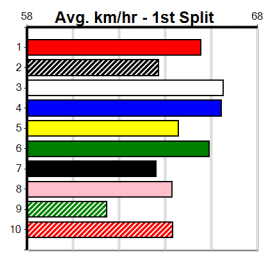

PAUA OF BUDDY AT STUD (250+ RANK)

Distance: 460m, Race Type: Grade 5, Total Prizemoney: $1,530
1st: $1,000, 2nd: $320, 3rd: $160, 4th: $50

HUMIDITY (6) showed a glimpse of his best form with a cracking 25.84 win here last time and a repeat can see him score again. PEACOCK (1) is still racing well enough at five years of age and he is drawn to get every chance. TSUTEY (3) has claims

Watchdog Tips: 6 1 3 5 Bet: Win 6

Form Box Wgt Dist Track Date Time BON Margin 1st/2nd (Time) PIR Checked Comment W/R Split 1 S/P Grade

PEACOCK [5] Over 5 years old, still racing well, main danger $3.60
Owner(s): EBAYER PLUM (SYN), D Plumridge, M Ebeyer, T Sando
Trainer: David Plumridge (Scoresby)
Box History table and Prize Best Starts table included.

STEELE JAKIT (NSW)[5] Likely to get buried back early, next time $21.00
Owner(s): J Dihm
Trainer: Andrew Wood (Nambrok)
Box History table and Prize Best Starts table included.

TSUTEY (QLD)[5] No luck since moving to Vic, can atone, threat $4.60
Owner(s): R Kelly
Trainer: Tony Tufo (Labretouche)
Box History table and Prize Best Starts table included.

KING LITTERBUG [5] Dominant last time but this is harder, place best $12.00
Owner(s): D Plumridge
Trainer: David Plumridge (Scoresby)
Box History table and Prize Best Starts table included.

COMPUTER MODEL (NSW)[5] Capable but can be hit or miss early, keep safe $10.00
Owner(s): B Alford
Trainer: Brian Alford (Yarram)
Box History table and Prize Best Starts table included.

1

2

3

4

5