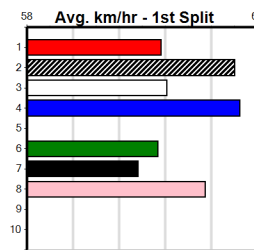

G'DAY CHEF CATERERS (250+ RANK)

Distance: 400m, Race Type: Grade 5, Total Prizemoney: $1,530
1st: $1,000, 2nd: $320, 3rd: $160, 4th: $50

JUST LIKE AUDREY (6) was a top 22.72 winner here two runs back and she will prove hard to hold out again. SPICY PIPER (8) has the speed to cross and lead and she will give a great sight again. ARCHER EIGHT (1) is drawn to get the breaks.

Watchdog Tips: 6 8 1 7 Bet: Win 6

ARCHER EIGHT (SA)[5] Strong type, drawn to settle close, major player $6.00
Owner(s): J Archer
Winning Distances: < 300m (0) 300 - 399m (2) 400 - 499m (1) 500 - 599m (0) 600 - 699m (0) > 700m (0)
Box History table and Prizemoney details.

DEVIL IN ME [5] Better suited to straight track racing, tested $9.00
Owner(s): K King
Winning Distances: < 300m (0) 300 - 399m (4) 400 - 499m (0) 500 - 599m (0) 600 - 699m (0) > 700m (0)
Box History table and Prizemoney details.

BRENDEN [5] Solid record here but is lacking confidence, place $8.00
Owner(s): R Wood
Winning Distances: < 300m (0) 300 - 399m (2) 400 - 499m (5) 500 - 599m (0) 600 - 699m (0) > 700m (0)
Box History table and Prizemoney details.

DISCO GIZMO [5] Every chance two runs back, out of his depth $12.00
Owner(s): J Sultana
Winning Distances: < 300m (0) 300 - 399m (3) 400 - 499m (0) 500 - 599m (0) 600 - 699m (0) > 700m (0)
Box History table and Prizemoney details.

*** VACANT BOX ***
Owner(s):
Winning Distances: < 300m (0) 300 - 399m (0) 400 - 499m (0) 500 - 599m (0) 600 - 699m (0) > 700m (0)
Trainer:
Box History