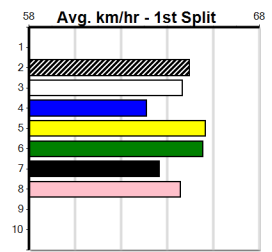

RSN GREY AREAS WEDNESDAY & FRIDAY

Distance: 400m, Race Type: Grade 6, Total Prizemoney: $1,530
1st: $1,000, 2nd: $320, 3rd: $160, 4th: $50

FLYING DOORMAT (6) has been luckless since his top 24.50 Sale win and he is expected to make amends. JACK'S ELATION (2) was never headed in his smart 22.76 win here and he can settle on the speed. MT. VIEW AMOUR (1) is showing some promise

Watchdog Tips:	6	2	1	8	Bet:	Win 6

Form Box	Wgt	Dist	Track	Date	Time	BON	Margin	1st/2nd (Time)	PIR	Checked	Comment	WR	Split 1	S/P	Grade
1															
MT. VIEW AMOUR [6] Impressive straight track form, well drawn, threat $8.00															
F Bitch May-22 Sire: BERNARDO Dam: MT. VIEW AUDREY Trainer: Trevor Whitford (Willow Grove)															
Owner(s): T Whitford															
Winning Distances: < 300m (0) 300 - 399m (2) 400 - 499m (0) 500 - 599m (0) 600 - 699m (0) > 700m (0)															
Winning Weights: 29.9(1) 30.0(1)															
7th (5)	29.5	300	HVL	R1	12-Dec-24	17.76	16.63	6.00L NOVA MIA (17.35)	M/4				4.10	$26.00	M
8th (1)	30.0	300	HVL	R1	29-Dec-24	17.54	16.51	7.50L MIKADO JEWEL (17.04)	M/2				4.01	$67.40	M
2nd (6)	30.2	300	HVL	R1	10-Jan-25	17.17	16.80	0.75L ZINZAN PLODDER (17.12)	Q/1				3.95	$27.30	T3-M
1st (8)	29.9	300	HVL	R1	13-Jan-25	17.37	16.95	0.75L FLASH ABBEY (17.41)	Q/1				3.95	$3.00	M
1st (5)	30.0	300	HVL	R9	17-Jan-25	17.11	16.93	1.5L FRENZY ATTACK (17.21)	M/1		SW		3.93	$9.00	T3-7
2nd (3)	29.7	300	HVL	R9	24-Jan-25	16.95	16.60	5.50L CRACKERJACK MATT (16.60)	M/1				3.94	$27.30	T3-RW
4th (8)	29.8	300	HVL	R4	31-Jan-25	17.03	16.68	5.00L MUMS PEARL (16.68)	M/5				4.02	$8.70	T3-RW
Last 3 wins NOT included above															
Prize Best Starts Trk/Dts APM															

2															
JACK'S ELATION [6] Smart 22.76 winner here, danger if steps away $3.60															
BK Dog Mar-23 Sire: MY REDEEMER Dam: CAPTAIN JACKIE Trainer: Rosalie Kerr (Caldermeade)															
Owner(s): Waste of Money (SYN), L Smith, T Wemyss, A Harnden, G Tyne															
Winning Distances: < 300m (0) 300 - 399m (0) 400 - 499m (2) 500 - 599m (0) 600 - 699m (0) > 700m (0)															
Winning Weights: 29.2(1) 29.5(1)															
2nd (6)	29.5	400	GEL	R10	26-Nov-24	22.93	22.58	5.00L MY BOY PARKER (22.58)	Q/22				8.37	$4.50	7
5th (6)	29.9	390	BAL	R9	09-Dec-24	23.16	22.11	3.5L BOROUGH BOUND (22.92)	M/15				8.40	$9.00	T3-7
6th (4)	29.6	400	WGL	R9	12-Dec-24	23.48	22.69	7.50L KILMANY WARRIOR (22.98)	M/46				8.61	$3.80	T3-7
2nd (4)	29.4	400	GEL	R10	31-Dec-24	23.09	22.76	1.00L FLAT CHAT (23.03)	Q/11				8.33	$2.60	7
3rd (3)	29.7	390	BAL	R9	06-Jan-25	22.70	22.43	2.50L NANNA NAP (22.52)	M/22				8.51	$7.40	T3-7
1st (3)	29.5	400	WGL	R9	09-Jan-25	22.76	22.59	0.75L MAGIC OUTLAW (22.81)	M/11				8.35	$2.00	T3-7
3rd (8)	29.2	390	BAL	R1	15-Jan-25	22.73	21.99	3.75L SUNNY BOY (22.47)	M/22				8.54	$6.70	X67
5th (3)	29.2	400	WGL	R10	31-Jan-25	23.34	22.29	12.00 ARKA NOBLE (22.57)	M/34				8.57	$4.90	6G
Last 3 wins NOT included above															
1st (4)	29.2	400	WGL	R2	25-Oct-24	23.18	22.52	1.75L BLUE KHAKI (23.29)	M/21				8.54	$5.20	M
Prize Best Starts Trk/Dts APM