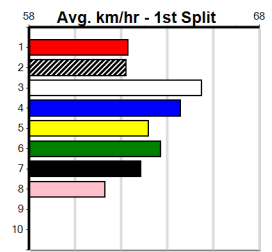

Warragul
12
6:01PM
(VIC time)

SPORTSBET SAME RACE MULTI (250+ RANK)

Distance: 400m, Race Type: Grade 5, Total Prizemoney: $1,530
1st: $1,000, 2nd: $320, 3rd: $160, 4th: $50

UPTIGHT (7) was handily placed here two runs back and he can go one better this time around.
BLUE CHASER (8) has a solid record here and he will get a nice cart across early on. CERTAIN
MAGIC (4) must be respected.

Watchdog Tips: **7** **8** **4** **5** **Bet:** Box Quinella 4,7,8 ($10 for 333.33%)

1

NO MANNERS [5] Well drawn but does struggle here, tough ask **$10.00**

BK Dog Mar-22 Sire: FERAL FRANKY Dam: MANNERS MATTER Trainer: Ronald Wood (Warragul)

Owner(s): R Wood

Winning Distances: < 300m (0) 300 - 399m (6) 400 - 499m (0) 500 - 599m (0) 600 - 699m (0) > 700m (0)

Winning Weights: 29.2(1) 29.3(1) 29.5(2) 29.7(1) 30.5(1)

Run	Pos	Wgt	Dist	Track	Date	Time	BON	Margin	1st/2nd (Time)	PIR	Checked	Comment	WR	Split 1	S/P	Grade
8th	(3)	30.1	400	WGL	R4	07-Nov-24	23.56	22.67	8.00 BANDARI (23.00)	M/54	.	.	.	8.57	$20.40	T3-5
8th	(7)	29.6	400	WGL	R11	14-Nov-24	23.69	22.72	14.00 SHANK'S PONY (22.72)	S/88	.	.	.	8.78	$5.90	5
3rd	(8)	29.4	300	HVL	R12	20-Nov-24	17.49	17.01	2.75L COSMIC HOLIDAY (17.31)	M/6	.	.	.	4.11	$1.70	5
6th	(6)	29.7	300	HVL	R12	27-Nov-24	17.46	16.81	4.25L HERE'S TO LOUIE (17.17)	M/6	.	.	.	4.10	$9.20	5
5th	(1)	30.0	300	HVL	R4	06-Dec-24	17.21	16.89	1.25L INTER BLACK FIRE (17.13)	M/8	.	SW	.	4.07	$8.20	T3-5
6th	(6)	28.2	400	WGL	R12	16-Jan-25	23.61	22.72	7.00L CERTAIN MAGIC (23.14)	M/44	.	.	.	8.70	$23.40	5
5th	(7)	28.6	300	HVL	R11	22-Jan-25	17.72	16.88	6.00L JONATHAN'S DREAM (17.33)	M/4	.	.	.	4.12	$21.70	5
2nd	(8)	28.7	300	HVL	R5	29-Jan-25	17.33	17.09	1.5L DEVIL IN ME (17.24)	M/4	.	.	.	4.03	$12.50	5

Last 3 wins NOT included above

1st	(1)	29.3	390	BAL	R11	02-Sep-24	22.77	22.64	0.50L DIMORA ASHLEY (22.80)	M/21	.	SW	.	8.59	$3.60	5
1st	(8)	29.5	300	HVL	R12	06-Sep-24	17.17	16.80	1.75L ASSUME KEALY (17.29)	M/5	.	.	.	3.95	$3.60	T3-5
1st	(4)	29.5	300	HVL	R12	01-Nov-24	17.24	16.82	0.25L WHAT'S THAT (17.26)	M/4	.	.	.	4.02	$8.40	T3-5

Box History

Bx	1st	2nd	3rd	4th	5th	6th	7th	8th
1	1	2	1	2	3			
2				1			1	
3		1	2	2	1			1
4	2							2
5		1	1	2	2			1
6	2	1	2			3	1	1
7				1	1	1	1	1
8	1	2	2		1	1		

Prize Best Starts Trk/Dts APM: $9250.00, 23.25(3)-16/5/24, 54-6-5-7, 17-0-1-2, 2856