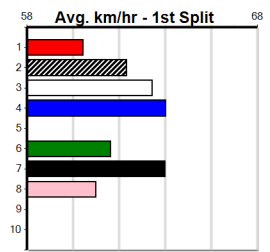

SPORTSBET GREEN TICKS (250+ RANK)

Distance: 400m, Race Type: Maiden, Total Prizemoney: $1,530
1st: $1,000, 2nd: $320, 3rd: $160, 4th: $50

TOLD YOU SO (7) has been placed in four of seven to date and she will continue to improve with more racing. SANTORINI BREEZE (2) has been luckless to date and she is expected to fire fresh. MY PAL PEDRO (1) has the good draw and has shown talent.

Watchdog Tips:	7	2	1	4	Bet:	Win 7

Form Box	Wgt	Dist	Track	Date	Time	BON	Margin	1st/2nd (Time)	PIR	Checked	Comment	W/R	Split 1	S/P	Grade	
1	MY PAL PEDRO [M] $4.60															
	Shown some talent, well drawn, major player															
	BK Dog Apr-23 Sire: BERNARDO Dam: THANK YOU JILL Trainer: Kristin Tucker (Tanjil South) ENG SLE 2025-02-05															
	Owner(s): K Tucker															
	Winning Distances: < 300m (0) 300 - 399m (0) 400 - 499m (0) 500 - 599m (0) 600 - 699m (0) > 700m (0)															
	Winning Weights:															
	4th (4) 32.7 435 SLE R4 27-Nov-24 25.16 24.44 9.50L DERMOTT ROSE (24.50) S/533 5.44 $36.40 M															
	5th (7) 32.4 400 WGL R1 10-Dec-24 23.27 22.39 7.00L HERE COMES FOXY (22.79) S/45 8.74 $21.00 M															
	2nd (4) 31.8 435 SLE R1 18-Dec-24 24.79 24.38 2.75L STAR STATUS (24.61) M/222 5.39 $3.00 T3-M															
	6th (5) 31.5 400 GEL R2 24-Dec-24 23.88 22.49 11.00 SPECIAL PLAYS (23.17) M/66 9.01 $15.00 M															
7th (8) 31.3 435 SLE R2 29-Dec-24 25.36 24.09 12.00 ASTON ELIJAH (24.55) S/655 5.54 $9.30 M																
5th (7) 31.4 450 SHP R5 09-Jan-25 26.41 25.57 2.75L UTAH ICON (26.23) M/854 V14 7.15 $10.10 M																
Last 3 wins NOT included above																
Box History																
Prize Best $395.00																
Starts 23.27(7)-10/12/24																
Trk/Dts 6-0-1-0																
APM 1-0-0-0																
301																

2	SANTORINI BREEZE [M] $3.20															
	Resuming, no luck last prep, can atone															
	RBD Bitch Dec-22 Sire: BARCIA BALE Dam: PARTY LIGHTS Trainer: Robin Moore (Devon Meadows)															
	Owner(s): R Moore															
	Winning Distances: < 300m (0) 300 - 399m (0) 400 - 499m (0) 500 - 599m (0) 600 - 699m (0) > 700m (0)															
	Winning Weights:															
	4th (8) 29.8 525 MEP R2 13-Nov-24 30.95 29.96 15.00 SMOKIN' BILLY (29.96) M/3444 R 5.36 $6.00 M															
	4= (6) 29.8 460 WGL R2 19-Nov-24 26.92 25.67 18.00 LAMIA NONNA MIM (25.67) M/665 6.73 $17.50 M															
	Last 3 wins NOT included above															
	Box History															
Prize Best $112.50																
Starts FSTD																
Trk/Dts 2-0-0-0																
APM 0-0-0-0																
68																

3	HOW HIGH JIVE [M] $10.00															
	Had a few chances, needs to lead, place best															
	BK Bitch Jan-22 Sire: BEWILDERING Dam: HOW HIGH JAZZ Trainer: Jade Mifsud (Hernes Oak)															
	Owner(s): J Mifsud															
	Winning Distances: < 300m (0) 300 - 399m (0) 400 - 499m (0) 500 - 599m (0) 600 - 699m (0) > 700m (0)															
	Winning Weights:															
	3rd (1) 25.7 400 WGL R3 28-Nov-24 23.83 22.74 1.75L RICOLINA PEARL (23.71) S/31 8.90 $27.80 T3-M															
	3rd (1) 25.6 400 WGL R3 05-Dec-24 23.10 22.65 4.00L WEEONA BELLA (22.83) Q/11 8.38 $8.30 M															
	5th (2) 25.5 400 WGL R1 24-Dec-24 23.85 22.19 18.00 ASTON RAYNER (22.62) M/55 8.86 $42.20 M															
	7th (7) 25.1 400 WGL R2 07-Jan-25 23.84 22.55 13.00 FIESTA AZUL (22.97) M/78 8.92 $48.60 M															
4th (8) 25.6 400 WGL R2 09-Jan-25 23.58 22.59 9.50L SLOW CHEETAH (22.93) M/33 8.63 $4.20 T3-M																
3rd (5) 25.3 400 WGL R2 16-Jan-25 23.38 22.72 3.75L ON THE STRIP (23.12) M/42 8.65 $5.50 M																
4th (8) 25.5 400 WGL R2 23-Jan-25 23.47 22.46 7.00L NADIA'S CHARM (23.00) M/33 8.61 $13.30 T3-M																
6th (1) 25.6 400 WGL R2 30-Jan-25 23.80 22.75 13.00 HOOKED ON YUBARI (22.94) M/36 8.58 $11.20 T3-M																
Last 3 wins NOT included above																
Box History																
Prize Best $1150.00																
Starts 23.10(1)-5/12/24																
Trk/Dts 14-0-1-3																
APM 13-0-1-3																
680