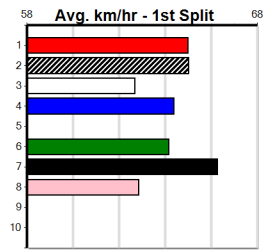

BAR BARN FUNCTION ROOM (250+ RANK)

Distance: 400m, Race Type: Mixed 4/5, Total Prizemoney: $1,530
1st: $1,000, 2nd: $320, 3rd: $160, 4th: $50

ELUSIVE BARB (4) has been simply brilliant in his past two and he will take a power of beating once again. TOP KADE (7) showed good mid race pace at Sale and she is suited in this event. ARKA SOLAR (1) will be prominent throughout.

Watchdog Tips: **4** **7** **1** **2** **Bet:** **Box Quinella 1,4,7 ($10 for 333.33%)**

Form Box	Wgt	Dist	Track	Date	Time	BON	Margin	1st/2nd (Time)	PIR	Checked	Comment	WR	Split 1	S/P	Grade	
1	ARKA SOLAR [5] $4.60															
	Drawn to be prominent throughout, can threaten															
	Sire: ZAMBORA BROCKIE Dam: GOOD GIRL SANDY															
	Trainer: Bryan Sykes (Beaconsfield Upper)															
	Owner(s): B Sykes															
	Winning Distances: < 300m (0) 300 - 399m (1) 400 - 499m (3) 500 - 599m (0) 600 - 699m (0) > 700m (0)															
	Winning Weights: 33.0(1) 33.2(1) 33.7(1) 34.2(1)															
	5th (2)	34.2	390	BAL	R14	18-Dec-24	22.85	22.07	6.50L SHERICKA (22.42)	Q/74	.	.	.	8.68	$7.80	5
	7th (6)	34.2	400	GEL	R12	24-Dec-24	23.12	22.49	8.50L ASTON MONARCHY (22.54)	M/64	.	SW	.	8.63	$5.80	5
	1st (8)	34.2	390	BAL	R14	30-Dec-24	22.41	22.30	1.00L HARTLAND DUKE (22.46)	M/22	.	.	.	8.45	$2.20	T3-5
	3rd (6)	34.0	400	GEL	R11	03-Jan-25	23.06	22.38	8.00L ASTON RECORD (22.52)	M/43	.	.	.	8.66	$21.10	5
	4th (6)	33.7	400	WGL	R11	09-Jan-25	22.94	22.59	4.50L TOOTSIE (22.62)	M/43	.	.	.	8.52	$7.20	T3-5
	2nd (2)	33.4	425	BEN	R11	17-Jan-25	24.41	23.55	5.00L YELLOW HAWK (24.07)	M/222	.	.	.	6.57	$6.80	5NP
	2nd (3)	33.2	400	GEL	R12	24-Jan-25	22.71	22.24	1.75L ROSE OF SATURN (22.59)	S/22	.	.	.	8.38	$9.00	5
	4th (5)	33.0	425	BEN	R12	31-Jan-25	24.41	23.54	4.00L EXTRADITED (24.14)	Q/133	.	.	.	6.52	$28.90	5
Last 3 wins NOT included above																
1st (6)	33.0	400	GEL	R1	23-Aug-24	22.96	22.56	1.00L BIG REVEAL (23.02)	Q/11	.	.	.	8.36	$21.80	M	
1st (3)	33.2	400	GEL	R3	22-Oct-24	22.85	22.43	5.00L GO NOW (23.19)	Q/11	.	.	.	8.40	$2.80	T3-7	
1st (2)	33.7	400	GEL	R11	10-Dec-24	22.71	22.51	2.00L BEEN GIFTED (22.84)	Q/11	.	SW	.	8.32	$3.90	6G	
2	ASTON IMAGE [4] $6.50															
	Great strike rate here, early speed, respect															
	Sire: ASTON DEE BEE Dam: ASTON GEISHA															
	Trainer: Nicole Lund (Longwarry)															
	Owner(s): R Borda															
	Winning Distances: < 300m (0) 300 - 399m (0) 400 - 499m (8) 500 - 599m (0) 600 - 699m (0) > 700m (0)															
	Winning Weights: 33.1(1) 33.2(1) 33.3(1) 33.7(1) 33.9(2) 34.0(1) 34.4(1)															
	3rd (2)	33.4	400	GEL	R7	22-Nov-24	23.09	22.27	6.50L SPRING WATCH (22.64)	M/43	.	.	.	8.62	$14.00	5
	6th (6)	33.7	400	WGL	R7	29-Nov-24	23.37	22.61	8.00L PEACOCK (22.81)	M/25	.	.	.	8.41	$14.70	X45
	5th (6)	33.4	300	HVL	R2	08-Dec-24	17.04	16.47	7.00L HAIL THE CHIEF (16.56)	M/3	.	.	.	3.96	$33.30	5
	3rd (3)	33.6	400	WGL	R10	17-Dec-24	22.95	22.26	4.00L ZORBAS BALE (22.68)	M/34	.	.	.	8.48	$43.00	X45
	8th (8)	33.4	400	WGL	R5	24-Dec-24	23.36	22.19	11.00 CRUISING DEBBIE (22.61)	M/55	.	.	.	8.53	$27.50	X34
	1st (1)	33.2	400	WGL	R12	07-Jan-25	22.95	22.55	0.50L BIG TRUCKER (22.98)	M/11	.	.	.	8.53	$4.70	5
	5th (2)	33.4	400	WGL	R7	14-Jan-25	22.90	22.54	5.50L LOVELY LAINEY (22.54)	M/53	.	.	.	8.63	$12.70	X45
	6th (4)	33.2	435	SLE	R6	26-Jan-25	25.58	24.31	19.00 DAINTREE DAMAGE (24.31)	M/566	.	.	.	5.28	$13.20	X45
Last 3 wins NOT included above																
1st (3)	33.9	435	SLE	R4	01-Sep-24	24.72	24.45	1.25L VALVE BOUNCE (24.79)	M/111	.	.	.	5.31	$21.40	5	
1st (5)	33.1	400	WGL	R10	03-Oct-24	22.70	22.58	2.50L HIGH FINANCE (22.87)	M/11	.	SW	.	8.29	$3.60	T3-5	
1st (6)	33.3	400	WGL	R6	25-Oct-24	23.20	22.52	2.75L KENZIE KID (23.39)	S/41	.	.	.	8.64	$5.10	5	
3	SAND DUNES [5] $10.00															
	Strong effort two runs back, can run a drum															
	Sire: ORSON ALLEN Dam: DAVA SUPREME															
	Trainer: Chris Johannsen (Devon Meadow)															
	Owner(s): C Johannsen															
	Winning Distances: < 300m (0) 300 - 399m (0) 400 - 499m (4) 500 - 599m (0) 600 - 699m (0) > 700m (0)															
	Winning Weights: 29.5(1) 29.6(1) 29.8(1) 30.0(1)															
	2nd (5)	30.0	435	SLE	R12	01-Dec-24	24.63	24.25	1.25L ZIPPING MUFASA (24.55)	M/122	.	.	.	5.23	$4.50	X45
	2nd (8)	30.1	435	SLE	R3	08-Dec-24	24.52	24.13	2.00L BARRETS (24.40)	M/632	.	.	.	5.38	$8.10	RWH