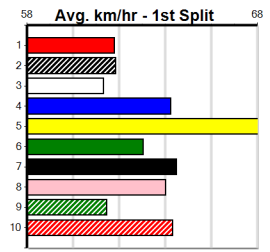

M C GRAFIX & SIGNS (250+ RANK)

Distance: 460m, Race Type: Grade 5, Total Prizemoney: $1,530
1st: $1,000, 2nd: $320, 3rd: $160, 4th: $50

HIGHWAY HOOLIGAN (8) was a top 25.93 winner here in January and he is drawn to make amends today. MADALIA SNOOPY (2) has a good record here and he will be very strong in the run home. DUSTY OLD ROAD (1) is drawn to get the breaks.

Watchdog Tips: 8 2 1 6 Bet: Win 8

DUSTY OLD ROAD [5] Better than his past two, well drawn, threat $5.00
Owner(s): C Fulford
Winning Distances: < 300m (0) 300 - 399m (2) 400 - 499m (9) 500 - 599m (3) 600 - 699m (0) > 700m (0)
Box History table and Prize Best Starts table included.

MADALIA SNOOPY [5] Good record here, strong in the run home, danger $7.50
Owner(s): P Mckenzie
Winning Distances: < 300m (0) 300 - 399m (1) 400 - 499m (7) 500 - 599m (2) 600 - 699m (0) > 700m (0)
Box History table and Prize Best Starts table included.

UNDERCOVER GUY [5] No luck in his past two, can atone, place claims $8.00
Owner(s): Ghost Syndicate (SYN), L Cardillo, G Roberts, B Markovic
Winning Distances: < 300m (0) 300 - 399m (0) 400 - 499m (3) 500 - 599m (0) 600 - 699m (0) > 700m (0)
Box History table and Prize Best Starts table included.

ROWDY'S BEAST [5] Every chance here last time, draw is a worry, no $10.00
Owner(s): M Kennedy
Winning Distances: < 300m (0) 300 - 399m (2) 400 - 499m (1) 500 - 599m (0) 600 - 699m (0) > 700m (0)
Box History table and Prize Best Starts table included.

SAPPHIRE SPEED [5] In form but this is harder, prefer to watch $16.00
Owner(s): M Williams
Winning Distances: < 300m (0) 300 - 399m (5) 400 - 499m (6) 500 - 599m (1) 600 - 699m (0) > 700m (0)
Box History table and Prize Best Starts table included.