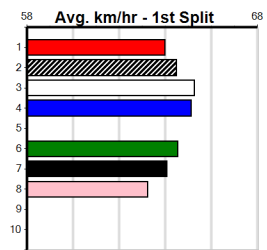

OAKS SUPER BOX (250+ RANK)

Distance: 400m, Race Type: Grade 5, Total Prizemoney: $1,530
1st: $1,000, 2nd: $320, 3rd: $160, 4th: $50

SPICY ASSASSIN (8) will find this easier than his most recent racing and he can burn them off through the bend. ENTERTAINMENT (4) has been placed in three of six here and he will be strong in the run home. JESSICA PEARSON (2) has solid claims

Watchdog Tips: 8 4 2 6 Bet: Win 8

SKY HIGH DREAMS [5] Solid record here but down on confidence, place $10.00
Owner(s): J Sultana
Winning Distances: < 300m (0) 300 - 399m (0) 400 - 499m (6) 500 - 599m (0) 600 - 699m (0) > 700m (0)
Box History table and Prize Best Starts Trk/Dts APM

JESSICA PEARSON [5] Better than her past two, threat if steps on terms $7.50
Owner(s): L Fulford
Winning Distances: < 300m (0) 300 - 399m (9) 400 - 499m (6) 500 - 599m (0) 600 - 699m (0) > 700m (0)
Box History table and Prize Best Starts Trk/Dts APM

PLAY LAB [5] Down on confidence but has talent, place claims $9.00
Owner(s): BACHELOR CLUB (SYN), P Martinovic, J Martinovic, J Martinovic
Winning Distances: < 300m (0) 300 - 399m (3) 400 - 499m (2) 500 - 599m (0) 600 - 699m (0) > 700m (0)
Box History table and Prize Best Starts Trk/Dts APM

ENTERTAINMENT [5] Empty draw helps, good muster, main danger $4.00
Owner(s): The Milkmen (SYN), C Dalli, J Russo
Winning Distances: < 300m (0) 300 - 399m (0) 400 - 499m (3) 500 - 599m (0) 600 - 699m (0) > 700m (0)
Box History table and Prize Best Starts Trk/Dts APM

*** VACANT BOX ***
Owner(s):
Winning Distances: < 300m (0) 300 - 399m (0) 400 - 499m (0) 500 - 599m (0) 600 - 699m (0) > 700m (0)
Winning Weights:
Trainer:
Box History