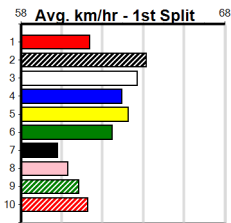

13 RACES TODAY (300+ RANK)

Distance: 425m, Race Type: Maiden, Total Prizemoney: $1,530
1st: $1,000, 2nd: $320, 3rd: $160, 4th: $50

1
2:27PM
(VIC time)

ASTON SURPRISE (1) has turned in some handy performances at Ballarat to date and she is drawn to get every chance. MONTANA ICON (6) has been placed in four of seven and he will dial up the pressure mid race. ASTON BELGIAN (2) has claims

Watchdog Tips:

1

6

2

5

Bet:

Win 1