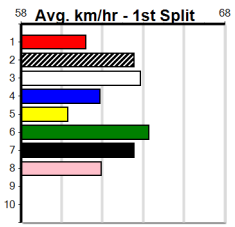

PETER BROWN CUSTOM HOMES (300+ R

Distance: 500m, Race Type: Grade 7, Total Prizemoney: $1,740
1st: $1,150, 2nd: $360, 3rd: $180, 4th: $50

5

3:44PM

(VIC time)

HERE COMES SHAKA (4) relies on luck in his races, however he does have a motor and he looks very well graded in this. MORAINÉ MAX (6) was a little unlucky here last week and he can make amends today. HIGHLAND JACK (1) has the good draw.

Watchdog Tips: **4** **6** **1** **7** **Bet:** **Box Quinella 1,4,6 ($10 for 333.33%)**