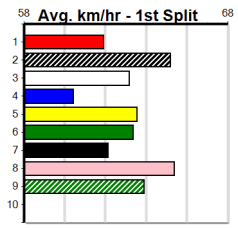

MANNINGS GREYHOUND COMPLEX (300)

Distance: 425m, Race Type: Grade 6, Total Prizemoney: $1,530
1st: $1,000, 2nd: $320, 3rd: $160, 4th: $50

4

3:18PM

(VIC time)

ASTON CAPER (3) was far from disgraced here last time out and she will find this a lot easier.
MORAINE DEMON (6) has done his best racing here to date and he will be in the firing line from the
outset. MARIONVALE KEV (2) is an improving type.

Watchdog Tips:

3

6

2

5

Bet:

Win 3