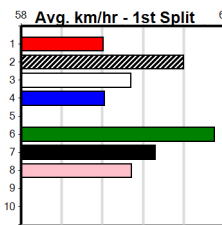

Bendigo

13 (E1)

6:02PM

(VIC time)

BENDIGO RACE 13 (300+ RANK)

Distance: 425m, Race Type: Grade 5, Total Prizemoney: \$1,530
1st: \$1,000, 2nd: \$320, 3rd: \$160, 4th: \$50

KING PLUM (2) will find this easier than his recent racing and he can assume control mid race.
PERFECT REVENGE (6) is better than his past few runs and he will appreciate the empty draw.
PERFECT LIAM (4) can come out running