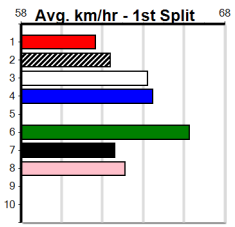

Bendigo

AG TYRES & WHEELS (300+ RANK)

Distance: 425m, Race Type: Grade 5, Total Prizemoney: $1,530
1st: $1,000, 2nd: $320, 3rd: $160, 4th: $50

11

5:27PM

(VIC time)

TINKER PAT (7) was a strong 25.66 Ballarat winner and he is suitably drawn out wide today. PRESS START (6) has the speed to cross and she will give a nice sight on the arm. COCONUT OAKLAND (2) can charge to the line.

Watchdog Tips:

7

6

2

4

Bet:

Win 7