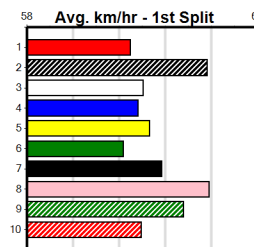

FREE KELLY SPORTS THIS FRIDAY (300+)

Distance: 500m, Race Type: Grade 5, Total Prizemoney: $1,740
1st: $1,150, 2nd: $360, 3rd: $180, 4th: $50

GOLD VENOM (8) was impressive when placed at Geelong two runs back and he is drawn to get every chance today. NOAH'S BEST (1) powered to the line in his 25.70 Shepparton win and he is drawn to get every chance. MCIVOR OLLY (2) has claims

Watchdog Tips: 8 1 2 5 Bet: Win 8

Form Box Wgt Dist Track Date Time BON Margin 1st/2nd (Time) PIR Checked Comment W/R Split 1 S/P Grade

NOAH'S BEST [5] Strong effort to score two runs back, danger $3.60
RF Dog May-22 Sire: ORSON ALLEN Dam: MILLY MAC
Owner(s): B McIntyre
Winning Distances: < 300m (0) 300 - 399m (0) 400 - 499m (2) 500 - 599m (1) 600 - 699m (0) > 700m (0)
Winning Weights: 36.1(2) 37.4(1)
6th (6) 36.1 460 GEL R9 28-Sep-24 26.08 25.58 7.50L SET TO SIZZLE (25.58) S/455 . . . . . 6.76 $4.70 X67
6th (1) 36.5 520 GEL R4 07-Oct-24 30.88 29.88 8.00L PAW FABIAN (30.32) M/5677 . . . . . 5.65 $3.20 RW
6th (6) 36.9 525 MEP R10 27-Nov-24 31.12 30.02 13.00L KIWI JAY (30.24) S/8877 . . . . . 5.42 $14.50 X67H
3rd (2) 37.4 450 SHP R8 09-Jan-25 25.64 25.57 1.00L EVOLVE (25.57) M/433 . . . . . 7.03 $3.00 6G
3rd (8) 37.1 410 HOR R3 14-Jan-25 23.88 23.00 4.50L BRIELLE (23.58) S/55 . . . . . 11.05 $2.90 X67H
8th (6) 36.6 410 HOR R4 21-Jan-25 23.89 22.87 11.00L MADDY GIBLET (23.17) M/88 . . . . . 10.89 $23.60 X67F
1st (4) 37.4 450 SHP R6 30-Jan-25 25.70 25.49 4.75L BAKALI SURPRISE (26.02) S/451 . . . . . 6.86 $5.40 X67
5th (4) 37.1 450 WBL R5 06-Feb-25 25.84 25.11 11.00L IDYLLIC JAMES (25.11) M/888 . . . . . 7.04 $43.90 5H
Last 3 wins NOT included above
1st (6) 36.1 460 GEL R4 05-Jul-24 26.26 25.54 1.5L BOMB LUCA (26.35) M/444 . . . . . 6.81 $16.00 MF
1st (6) 36.1 545 BAL R7 11-Aug-24 31.59 31.15 2.75L CRAFTY BEER (31.77) M/7443 . . . . . 7.22 $2.70 T3-7

Box History
Bx 1st 2nd 3rd 4th 5th 6th 7th 8th
1 2 1 1 1 1
2 2 1
3 2 1
4 1 1 1 2 1
5 1 1
6 2 2 1
7 1 1 1
8 1 1
Prize Best $10015.00
Starts FSTD
Trk/Dts 23-3-3-5
APM 0-0-0-0 2879

MCIVOR OLLY [5] Handily placed in his past three, can threaten $8.00
BEED Dog May-22 Sire: FERAL FRANKY Dam: MCIVOR VERNA
Owner(s): B Priest
Winning Distances: < 300m (0) 300 - 399m (0) 400 - 499m (1) 500 - 599m (2) 600 - 699m (0) > 700m (0)
Winning Weights: 33.7(1) 34.5(1) 35.6(1)
7th (8) 33.9 500 BEN R7 03-Jan-25 28.67 27.90 6.00L MCIVOR JEWELS (28.26) S/777 . . . . . 6.91 $22.80 5
6th (2) 33.7 500 BEN R8 10-Jan-25 28.42 28.10 4.25L HE'S GOT SWAG (28.13) Q/345 . . . . . 6.64 $12.10 5
7th (6) 33.4 500 BEN R8 17-Jan-25 28.74 28.24 5.50L COOPER SUMMER (28.37) M/667 . . . . . 6.75 $35.30 5
4th (4) 33.8 500 BEN R7 22-Jan-25 29.18 28.41 8.50L RIPPING IT UP (28.60) Q/444 . . . . . 6.94 $2.30 RW
7th (4) 33.8 500 BEN R6 29-Jan-25 29.45 28.46 15.00L DOLLAR SIGNS (28.46) M/887 . . . . . 7.45 $7.00 T3-5
2nd (1) 33.9 500 BEN R9 05-Feb-25 28.79 28.47 0.025 MCIVOR MORGAN (28.79) Q/122 . . . . . 6.61 $2.30 5
3rd (1) 33.6 545 BAL R7 12-Feb-25 31.76 30.84 3.5L MORAINÉ WALLY (31.53) Q/2454 . . . . . 6.85 $3.70 RW
3rd (6) 34.0 500 BEN R8 21-Feb-25 28.50 28.32 2.75L JOSIE'S JEWEL (28.32) M/333 . . . . . 6.68 $7.60 5
Last 3 wins NOT included above
1st (3) 35.6 425 BEN R2 20-Mar-24 24.34 24.11 1.5L SNOW ROYALE (24.43) Q/221 . . . . . 6.65 $2.80 M
1st (2) 34.5 500 BEN R5 12-Jun-24 29.00 28.36 0.50L MCIVOR MORGAN (29.02) M/212 . . . . . 6.74 $3.80 7
1st (1) 33.7 500 BEN R9 06-Dec-24 28.94 28.10 0.50L TALK BACKS BACK (28.96) Q/452 . . . . . 6.70 $10.40 RW