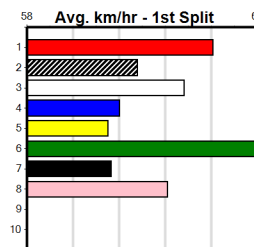

BENDIGO ADVERTISER (300+ RANK)

Distance: 425m, Race Type: Grade 7, Total Prizemoney: $1,530
1st: $1,000, 2nd: $320, 3rd: $160, 4th: $50

ASTON NITRO (1) was never headed in his handy 22.47 Shepparton win and he is drawn to lead throughout. AUNTIE AMBER (7) is an improving type and she just needs a clear crack in the middle stages. BOSTON LEGAL (6) won't be too far away.

Watchdog Tips:	1	7	6	8	Bet:	Win 1

Form Box	Wgt	Dist	Track	Date	Time	BON	Margin	1st/2nd (Time)	PIR	Checked	Comment	W/R	Split 1	S/P	Grade
1	ASTON NITRO [7] Continues to improve, drawn to lead, take catching $3.20														
BE		Dog		Feb-23		Sire: GOOD ODDS HARADA		Dam: ASTON MOET		Trainer: Mark McClelland (Lovely Banks)					
Owner(s): R Borda															
Winning Distances: < 300m (0) 300 - 399m (1) 400 - 499m (0) 500 - 599m (0) 600 - 699m (0) > 700m (0)															
Winning Weights: 33.0(1)															
4th (1)	33.3	400	GEL	R3	21-Jan-25	23.41	22.66	3.75L RIVIA UMIKO (23.15)	Q/12				8.46	$3.90	M
2nd (5)	33.0	425	BEN	R1	07-Feb-25	24.99	24.00	0.50L RIGHT HAND ROCKY (24.96)	M/444				6.78	$6.30	M
1st (3)	33.0	390	SHP	R2	20-Feb-25	22.47	22.21	2.00L TWILIGHT LIZZY (22.61)	Q/11		SW		8.38	$2.80	T3-M
Last 3 wins NOT included above															

Box History								
Bx	1st	2nd	3rd	4th	5th	6th	7th	8th
1					1			
2								
3	1							
4								
5		1						
6								
7								
8								
Prize Best								$1370.00
Starts								24.99(5)-7/2/25
Trk/Dts								3-1-1-0
APM								1-0-1-0 1360

2	SKY SPRINGER [7] Beaten in his past two, needs it easier $16.00														
BK		Dog		Jul-22		Sire: JARVIS BALE		Dam: MILLETT		Trainer: Michael Fothergill (Numurkah)					
Owner(s): M Fothergill															
Winning Distances: < 300m (0) 300 - 399m (1) 400 - 499m (0) 500 - 599m (0) 600 - 699m (0) > 700m (0)															
Winning Weights: 34.2(1)															
5th (7)	33.7	457	TEM	R3	30-Oct-24	26.75	25.66	7.00L DESTINY OUR GIRL (26.25)						$4.00	M
3rd (2)	34.6	450	SHP	R2	23-Nov-24	25.90	25.32	3.5L MAXIMUM REED (25.66)	M/222				6.92	$3.40	RW
4th (4)	34.6	390	SHP	R1	23-Dec-24	22.78	22.17	3.00L TURBO TERROR (22.59)	S/54				8.73	$6.90	M
2nd (1)	34.2	450	SHP	R7	09-Jan-25	25.72	25.57	1.00L AUNTIE AMBER (25.67)	S/721				7.04	$3.30	M
2nd (1)	34.6	450	SHP	R2	20-Jan-25	25.89	25.19	1.75L TIGER SHARK (25.79)	M/222				6.85	$12.30	RW
1st (1)	34.2	390	SHP	R2	27-Jan-25	22.50	22.23	4.75L FASHION SQUARE (22.83)	M/31				8.71	$8.10	M
7th (5)	34.5	450	SHP	R6	06-Feb-25	26.88	25.63	10.00 BAKALI SURPRISE (26.18)	M/387				6.90	$2.90	T3-7
6th (1)	34.5	450	SHP	R7	20-Feb-25	26.04	25.55	7.50L VERY SNEAKY (25.55)	M/654				6.86	$5.10	T3-RW
Last 3 wins NOT included above															

Box History								
Bx	1st	2nd	3rd	4th	5th	6th	7th	8th
1	1	3				1		
2				1	1			
3								
4				1				
5							1	
6								
7					1	1		
8								
Prize Best								$3430.00
Starts								FSH
Trk/Dts								11-1-3-1
APM								0-0-0-0 2795