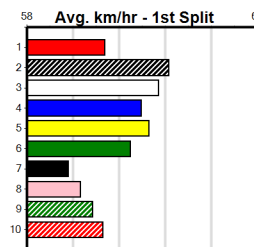

13 RACES TODAY (300+ RANK)

Distance: 425m, Race Type: Maiden, Total Prizemoney: $1,530
1st: $1,000, 2nd: $320, 3rd: $160, 4th: $50

ASTON SURPRISE (1) has turned in some handy performances at Ballarat to date and she is drawn to get every chance. MONTANA ICON (6) has been placed in four of seven and he will dial up the pressure mid race. ASTON BELGIAN (2) has claims

Watchdog Tips: 1 6 2 5 Bet: Win 1

ASTON SURPRISE [M] Better than her past two runs, take catching $3.40
Owner(s): R Borda
Winning Distances: < 300m (0) 300 - 399m (0) 400 - 499m (0) 500 - 599m (0) 600 - 699m (0) > 700m (0)
Box History table and statistics.

ASTON BELGIAN [M] Showed improvement last time, can threaten $4.60
Owner(s): R Borda
Winning Distances: < 300m (0) 300 - 399m (0) 400 - 499m (0) 500 - 599m (0) 600 - 699m (0) > 700m (0)
Box History table and statistics.

RUPEE TRADER [M] Injured last time, may need a run or two $16.00
Owner(s): Greysynd Racing (SYN), W Owen, J Chilcott, A Long
Winning Distances: < 300m (0) 300 - 399m (0) 400 - 499m (0) 500 - 599m (0) 600 - 699m (0) > 700m (0)
Box History table and statistics.

HUSKY SING [M] Solidly placed in her past four, place hope again $7.50
Owner(s): S Bailey
Winning Distances: < 300m (0) 300 - 399m (0) 400 - 499m (0) 500 - 599m (0) 600 - 699m (0) > 700m (0)
Box History table and statistics.

GUMTREE HILL [M] Can make mistakes but has talent, keep safe $10.00
Owner(s): M Davis
Winning Distances: < 300m (0) 300 - 399m (0) 400 - 499m (0) 500 - 599m (0) 600 - 699m (0) > 700m (0)
Box History table and statistics.