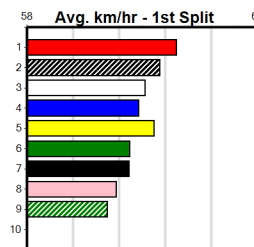

SPORTSBET GREEN TICKS (300+ RANK)

Distance: 500m, Race Type: Mixed 6/7, Total Prizemoney: $1,740
1st: $1,150, 2nd: $360, 3rd: $180, 4th: $50

UTAH ICON (5) powered to the line in his handy 28.47 win here and he can atone for his luckless runs since. AMRON BONNIE (8) has a solid turn of foot and she will continue to get stronger with more racing. EVENING STAGGER (1) has claims

Watchdog Tips: 5 8 1 2 Bet: Win 5

Form Box Wgt Dist Track Date Time BON Margin 1st/2nd (Time) PIR Checked Comment W/R Split 1 S/P Grade

1 EVENING STAGGER [6] Better than form, has early speed, threat $8.00
Owner(s): Reynolds Cram (SYN), C Reynolds, B Cram
Trainer: Chris Reynolds (Little River)
Box History table and Prize Best Starts table included.

2 BOLD DAZZLER [6] Good muster, can follow the red early, respect $3.60
Owner(s): A Coonerty
Trainer: Scott Stefanos (Longwood)
Box History table and Prize Best Starts table included.

3 JOLLY ENCOUNTER [6] Find this harder than his recent racing, tested $10.00
Owner(s): P Cusack
Trainer: Paul Cusack (Mount Cottrell)
Box History table and Prize Best Starts table included.

4 RIVIA AKIRA [6] Every chance last time, may need it easier, place $12.00
Owner(s): A Hemingway
Trainer: Aroha Hemingway (Rochester)
Box History table and Prize Best Starts table included.

5 UTAH ICON [6] No luck since his win here, can atone, yes $2.80
Owner(s): Sullivan Sullivan (SYN), R Sullivan, M Sullivan
Trainer: Robert Sullivan (Shepparton East)
Box History table and Prize Best Starts table included.