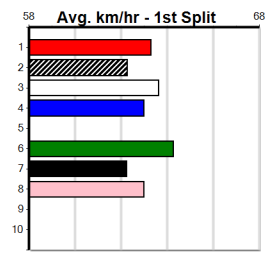

Bendigo
12
5:44PM
(VIC time)

ONE MORE RACE TO GO (300+ RANK)

Distance: 425m, Race Type: Grade 5, Total Prizemoney: $1,530
1st: $1,000, 2nd: $320, 3rd: $160, 4th: $50

TORNADO JACK (8) has been dominant in his past two here and he is drawn to repeat the dose.
SHY CABANG (2) is racing with confidence and she will be strong in the closing stages. LEAVE ME
IN (1) must be respected.

Watchdog Tips: **8** **2** **1** **4** **Bet:** **Win 8**

1

LEAVE ME IN [5] **Prefer out wide but has good muster, threat** **$6.00**
BD Bitch May-21 Sire: HOOKSY Dam: LEAVE ME OUT Trainer: Donald Jarvis (Heathcote)
Owner(s): D Jarvis
Winning Distances: < 300m (0) 300 - 399m (1) 400 - 499m (2) 500 - 599m (1) 600 - 699m (0) > 700m (0)
Winning Weights: 28.6(1) 29.5(1) 29.7(2)

7th	8th	5th	BEN	R8	22-Nov-24	29.12	28.19	14.00	TAMMY MCIVOR (28.19)	M/777	6.72	$91.00	X45
8th	(8)	30.0	500	BEN	R8	27-Nov-24	29.18	28.44	8.50L HAD A MISCHIEF (28.60)	S/668	6.85	$5.50	T3-5
5th	(3)	30.1	390	SHP	R11	21-Dec-24	22.73	22.17	7.50L TINKER CONALL (22.23)	M/66	8.74	$23.60	5
8th	(1)	30.0	425	BEN	R10	27-Dec-24	24.62	23.73	13.00 IMANI (23.73)	S/888	6.68	$62.80	5
6th	(8)	30.0	425	BEN	R6	01-Jan-25	24.96	24.10	13.00 PRINCE PIERRE (24.10)	S/677	6.79	$6.90	5
2nd	(3)	29.9	425	BEN	R5	22-Jan-25	24.63	24.31	0.75L CLOSE COMBAT (24.59)	M/422	6.76	$9.10	5
2nd	(4)	29.4	425	BEN	R11	29-Jan-25	24.39	24.04	1.5L KRIS BAR PADDY (24.29)	S/554	6.74	$5.80	T3-5
5th	(3)	29.7	450	SHP	R5	01-Feb-25	26.35	25.50	5.50L MIST FRED (25.99)	M/777	7.04	$4.80	5

Last 3 wins NOT included above

1st	(1)	28.6	390	BAL	R9	07-Jul-24	22.22	22.17	1.25L MORAINÉ MILEY (22.29)	Q/22	8.66	$8.60	T3-7
1st	(5)	29.5	425	BEN	R9	25-Sep-24	24.52	24.05	1.00L BOMB MARVIN (24.59)	M/654	6.72	$14.60	6G
1st	(2)	29.7	500	BEN	R7	08-Nov-24	28.42	28.25	0.50L JOLLY OLLIE (28.44)	M/454	6.84	$12.00	RW

Box History

Bx	1st	2nd	3rd	4th	5th	6th	7th	8th
1	1							
2	1							
3		1	1	1	2			1
4		5		3				1
5	1	1						3
6	1					1	1	
7		1		2			1	1
8			1	1		1		1

Prize Best Starts Trk/Dts APM: $9660.00, 24.34(5)-21/6/23, 38-4-8-3, 15-2-6-1, 3173

2

SHY CABANG [5] **Struggles here but this is easier, main danger** **$4.80**
BE Bitch Mar-22 Sire: BEAST UNLEASHED Dam: STARS AND LIGHTS Trainer: John Mangion (Numurkah)
Owner(s): J Mangion
Winning Distances: < 300m (0) 300 - 399m (2) 400 - 499m (1) 500 - 599m (0) 600 - 699m (0) > 700m (0)
Winning Weights: 28.8(1) 29.9(1) 30.7(1)

6th	(8)	30.3	390	SHP	R9	20-Jan-25	22.82	21.60	11.00	GOT A MESSAGE (22.07)	S/65	8.80	$107.40	6G
7th	(2)	30.4	390	SHP	R10	23-Jan-25	23.11	22.31	9.00L TURNPIKE LANE (22.50)	S/78	8.81	$18.10	T3-6	
6th	(5)	30.0	425	BEN	R4	29-Jan-25	24.87	24.04	7.00L GOLD VENOM (24.41)	M/766	6.83	$52.40	T3-6	
4th	(6)	30.2	390	SHP	R3	01-Feb-25	22.84	21.81	8.00L CATCH A COD (22.28)	S/55	8.79	$17.70	RW	
1st	(3)	29.9	450	SHP	R7	06-Feb-25	25.97	25.63	1.25L OUR MATE BEAR (26.05)	M/111	6.38	$65.20	T3-RW	
2nd	(1)	29.5	390	SHP	R11	13-Feb-25	22.51	22.15	4.75L SPOILER ALERT (22.19)	M/22	8.72	$16.80	5	
6th	(3)	29.6	390	BAL	R13	17-Feb-25	23.01	22.25	4.50L HELLO COOPER (22.70)	M/66	8.85	$9.10	T3-5	
6th	(6)	30.0	390	SHP	R12	20-Feb-25	22.72	22.21	2.25L NEENA BALE (22.58)	S/76	8.81	$7.40	T3-5	

Last 3 wins NOT included above

1st	(3)	28.8	390	SHP	R1	19-Jul-24	22.78	22.28	7.00L KOMATSU ICON (23.24)	M/11	8.69	$4.30	M
1st	(1)	30.7	390	SHP	R10	09-Jan-25	22.51	22.20	1.75L REDBACK EXPRESS (22.62)	Q/11	8.59	$24.70	7

Box History

Bx	1st	2nd	3rd	4th	5th	6th	7th	8th
1	1	1	1	1	1	1	1	1
2		1	1	1	1	1	1	1
3	2				1	2	1	
4								
5					1	1		
6			1	1	1	2	2	
7				1	1			
8			1	2	1	1	1	

Prize Best Starts Trk/Dts APM: $5495.00, 24.53(6)-14/8/24, 32-3-2-3, 16-0-1-3, 3729