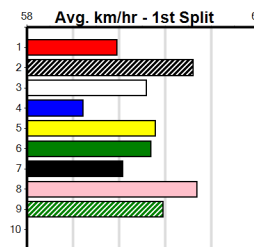

MANNINGS GREYHOUND COMPLEX (300+

Distance: 425m, Race Type: Grade 6, Total Prizemoney: $1,530
1st: $1,000, 2nd: $320, 3rd: $160, 4th: $50

ASTON CAPER (3) was far from disgraced here last time out and she will find this a lot easier.
MORAINÉ DEMON (6) has done his best racing here to date and he will be in the firing line from the outset. MARIONVALE KEV (2) is an improving type.

Watchdog Tips: **3** **6** **2** **5** **Bet:** **Win 3**

1 LISBURN [6] Showing improvement but rises in class, place **$10.00**

BK Bitch Oct-22 Sire: TOMMY SHELBY Dam: LIZZIE'S ENTITY Trainer: Donna Knight (Talbot)

Owner(s): D Knight
Winning Distances: < 300m (0) 300 - 399m (0) 400 - 499m (2) 500 - 599m (0) 600 - 699m (0) > 700m (0)
Winning Weights: 27.1(1) 27.5(1)

Run	Pos	Wgt	Dist	Track	Date	Time	BON	Margin	1st/2nd (Time)	PIR	Checked	Comment	WR	Split 1	S/P	Grade
7th (2)	27.4	410	HOR	R2	21-Jan-25	24.34	22.87	11.00	ALL GOLD (23.61)	Q/77	.	.	.	10.82	$65.40	7
5th (5)	27.3	425	BEN	R2	25-Jan-25	24.81	23.86	9.00L	GLOBAL EXPRESS (24.19)	M/334	.	.	.	6.76	$24.20	7
2nd (6)	27.4	300	HVL	R3	29-Jan-25	17.27	17.09	0.75L	KIANI STAR (17.22)	M/3	.	.	.	4.07	$26.90	7
7th (4)	27.4	390	BAL	R9	03-Feb-25	23.38	22.23	14.00	SPECIAL PLAYS (22.44)	M/67	.	.	.	8.88	$42.60	T3-7
6th (5)	27.2	400	GEL	R2	11-Feb-25	23.54	22.51	13.00	ASTON CAPER (22.64)	S/77	.	.	.	8.89	$26.90	7
2nd (7)	27.1	300	HVL	R2	14-Feb-25	17.23	16.83	6.00L	FULL OF FUN (16.83)	M/4	.	.	.	4.14	$40.70	T3-7
5th (8)	27.1	300	HVL	R4	18-Feb-25	17.37	16.83	4.00L	IRON BLOOD (17.10)	S/7	.	.	.	4.22	$4.00	7
1st (6)	27.1	425	BEN	R9	21-Feb-25	24.39	24.24	0.25L	CORNHILL RAVEN (24.40)	M/111	.	.	.	6.65	$22.00	7

Last 3 wins NOT included above

Run	Pos	Wgt	Dist	Track	Date	Time	BON	Margin	1st/2nd (Time)	PIR	Checked	Comment	WR	Split 1	S/P	Grade
1st (1)	27.5	425	BEN	R2	26-Sep-24	24.82	24.09	4.00L	SUFFOLK PARK (25.09)	Q/111	.	SW	.	6.63	$8.50	T3-M

Prize Best Starts Trk/Dts APM: $3270.00, 24.39(6)-21/2/25, 25-2-2-3, 6-2-0-1, 2344

2 MARIONVALE KEV [6] Biks No luck in his two runs here, can atone, threat **$8.00**

BK Dog Oct-22 Sire: BEAST UNLEASHED Dam: USARA ALLEN Trainer: Brian Fothergill (Marionvale)

Owner(s): B Fothergill
Winning Distances: < 300m (0) 300 - 399m (2) 400 - 499m (0) 500 - 599m (0) 600 - 699m (0) > 700m (0)
Winning Weights: 33.8(1) 35.0(1)

Run	Pos	Wgt	Dist	Track	Date	Time	BON	Margin	1st/2nd (Time)	PIR	Checked	Comment	WR	Split 1	S/P	Grade
1st (1)	33.8	390	SHP	R1	11-Nov-24	22.53	21.77	1.5L	DOOKIE DIVA (22.61)	M/11	.	.	.	8.55	$6.30	M
7th (5)	34.3	330	TEM	R8	20-Nov-24	19.42	18.69	8.50L	SOPHIE'S DESIRE (18.82)	.	.	.	.	12.00	5	
4th (7)	34.2	425	BEN	R9	27-Nov-24	24.58	24.03	3.75L	POPPY RICK (24.33)	M/322	.	.	.	6.68	$7.00	T3-7
5th (6)	34.9	390	SHP	R10	05-Dec-24	22.66	22.18	7.00L	NO WORDS (22.18)	M/55	.	.	.	8.59	$9.60	T3-7
4th (6)	34.3	425	BEN	R11	11-Dec-24	24.67	24.14	7.00L	CHERRY TIME (24.21)	M/213	.	.	.	6.55	$2.50	T3-7
1st (5)	35.0	390	SHP	R4	19-Dec-24	22.38	22.10	2.25L	BAKALI SURPRISE (22.53)	Q/11	.	SW	.	8.49	$2.50	7
5th (7)	36.0	390	SHP	R4	17-Feb-25	23.06	21.72	12.00	JABBERWOCKY (22.25)	M/55	.	.	.	8.79	$9.50	X67
3rd (4)	36.6	390	SHP	R10	22-Feb-25	22.40	22.12	4.25L	MISCLASSIFIED (22.12)	M/33	.	.	.	8.66	$21.10	6G

Last 3 wins NOT included above

Prize Best Starts Trk/Dts APM: $3460.00, 24.58(7)-27/11/24, 9-2-1-1, 2-0-0-0, 2036