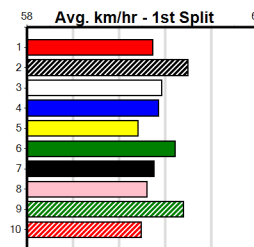

AVARD CIVIL (300+ RANK)

Distance: 500m, Race Type: Mixed 4/5, Total Prizemoney: $1,740
1st: $1,150, 2nd: $360, 3rd: $180, 4th: $50

BONA VISTA (4) has been luckless since his top 25.58 Shepparton win and he should find this easier. ARTS INFERNO (2) has a good record here and he will be in the firing line from the outset. HAD A MISCHIEF (3) is never too far away

Watchdog Tips: 4 2 3 1 **Bet:** Win 4

1

TINKER CRYSTAL [5] Handy efforts in her past two, well drawn, respect **$4.60**

BK Bitch Jan-21 Sire: ASTON KIMETTO Dam: SLEW LEFT Trainer: Jennifer Burns (Balliang)

Owner(s): Burns Racing (SYN), C Burns, J Burns

Winning Distances: < 300m (0) 300 - 399m (1) 400 - 499m (7) 500 - 599m (4) 600 - 699m (0) > 700m (0)

Winning Weights: 27.4(1) 27.6(1) 27.8(1) 28.0(1) 28.2(1) 28.3(1) 28.5(2) 28.7(1) 28.8(1) 28.9(1) 29.5(1)

4th	5th	6th	7th	8th	9th	10th	11th	12th	13th	14th	15th	16th	17th	18th	19th	20th	21st	22nd	23rd	24th	25th	26th	27th	28th	29th	30th
4th (1)	29.2	515	SAN	R4	02-Jan-25	30.47	29.35	9.00L	SHE'S WIRED (29.84)	Q/6444											5.26	$2.70	5			
5th (3)	29.1	450	WBL	R6	09-Jan-25	25.82	24.90	8.50L	IMPEL (25.25)	S/885											6.86	$104.60	5			
5th (5)	29.6	390	BAL	R13	15-Jan-25	22.72	21.99	5.50L	MILLIE (22.33)	M/75											8.75	$39.30	5			
8th (5)	29.5	410	HOR	R9	21-Jan-25	23.73	22.87	8.00L	PAW ROXY (23.20)	M/88											10.68	$153.80	5			
7th (6)	29.7	300	HVL	R10	26-Jan-25	17.42	16.52	11.00	SHIV ROY (16.68)	M/4											4.13	$52.70	5			
6th (6)	29.2	525	MEP	R12	29-Jan-25	31.57	30.07	11.00	PENNY'S JADE (30.86)	M/6666											5.31	$7.50	T3-5			
2nd (1)	29.0	460	GEL	R9	07-Feb-25	26.38	25.68	1.5L	CHAPPY'S THIEF (26.29)	M/332											6.74	$18.90	VET			
2nd (2)	29.0	525	MEP	R12	19-Feb-25	30.41	29.58	4.25L	I'M HONEY (30.12)	Q/3222											5.22	$9.80	T3-5			

Last 3 wins NOT included above

1st (1)	27.6	525	MEA	R11	25-May-24	30.17	29.89	2.75L	SCOTT ME (30.35)	Q/1111											5.15	$3.30	5				
1st (1)	28.9	460	GEL	R6	30-Nov-24	26.10	25.87	2.25L	VELOX BALE (26.25)	Q/222												6.69	$3.90	5			
1st (8)	29.5	450	SHP	R6	21-Dec-24	25.56	25.56	1.25L	CORNHILL PRINCE (25.64)	Q/333												6.74	$26.20	5			

Box History

Bx	1st	2nd	3rd	4th	5th	6th	7th	8th
1	4	3	4	2			2	1
2	4	2	3	1	2	4	2	
3	1	1	2	1	3			2
4		1		1	1	5	1	1
5				1		3	3	2
6	2			3	1	3	5	3
7		2	2	1	2	1	3	1
8	1			3	2	4	1	3

Prize Best Starts Trk/Dts APM: $41472.50 FSTD 109-12-9-18 0-0-0-0 6352