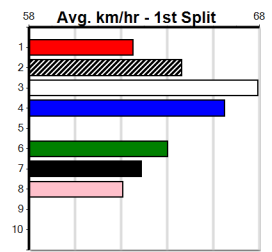

MADE SOLUTIONS ELECTRICAL & DATA (300+)

Distance: 425m, Race Type: Grade 5, Total Prizemoney: $1,530
1st: $1,000, 2nd: $320, 3rd: $160, 4th: $50

AUDITION (7) is armed with impressive pace once balanced and he will find this easier than his most recent racing. BLUE TICK NELSON (6) has been impressive in his past two and he just needs a clear crack mid race. SLIPPERY SHARK (4) has claims

Watchdog Tips: 7 6 4 1 **Bet:** Win 7

1

HARD STYLE ROBBO (NSW) [Hit or miss early, good muster, keep safe] **$6.00**

RBD Dog Jan-22 Sire: HARD STYLE RICO Dam: HELLO ROBBO

Owner(s): The Winning Runs (SYN), K Catford, D Terrell, L Martin
Trainer: Robert Hayes (Toolleen)

Winning Distances: < 300m (0) 300 - 399m (0) 400 - 499m (4) 500 - 599m (0) 600 - 699m (0) > 700m (0)

Winning Weights: 30.0(1) 30.5(1) 30.6(2)

Rank	Dist	Wgt	Sex	Age	Date	Time	BOB	Margin	1st/2nd (Time)	PIR	Checked	Comment	W/R	Split 1	S/P	Grade
3rd	(8)	30.5	425	BEN	R9	23-Oct-24	24.30	24.02	4.00L DUCHESNE GEORGIA (24.02)	S/644	.	.	.	6.74	$4.50	T3-5
2nd	(7)	31.0	450	SHP	R8	31-Oct-24	25.82	25.48	2.50L CRUDE (25.65)	M/222	.	.	.	6.71	$3.20	T3-5
4th	(5)	30.7	450	SHP	R8	07-Nov-24	25.92	25.42	7.50L DAINTREE PEDRO (25.42)	S/754	.	.	.	6.99	$14.00	T3-5
6th	(4)	30.6	425	BEN	R11	13-Nov-24	24.89	24.27	8.50L CHAIN DRIVE (24.30)	M/666	.	.	.	6.90	$2.50	T3-5
6th	(6)	29.8	425	BEN	R9	25-Jan-25	24.38	23.86	7.50L BLACK LICORICE (23.86)	M/224	.	SW	.	6.54	$22.80	X45
2nd	(1)	29.9	425	BEN	R9	29-Jan-25	24.28	24.04	3.5L LITTLE GLADYS (24.04)	M/333	.	.	.	6.60	$3.20	T3-5
7th	(3)	30.0	500	BEN	R6	07-Feb-25	29.02	28.12	10.00 URANA JASMINE (28.33)	M/667	.	.	.	7.10	$21.20	5
2nd	(4)	29.6	425	BEN	R12	21-Feb-25	24.36	24.24	1.75L SILVER MACHINE (24.24)	M/422	.	.	.	6.88	$3.50	5

Last 3 wins NOT included above

1st	(1)	30.5	450	SHP	R7	11-Jul-24	25.68	25.68	3.75L LADY AMRON (25.93)	S/311	.	.	.	6.76	$3.40	T3-RW
1st	(8)	30.6	425	BEN	R10	20-Jul-24	24.17	24.13	6.00L RON'S MISTAKE (24.59)	M/111	.	.	.	6.67	$1.60	6G
1st	(8)	30.6	425	BEN	R6	09-Oct-24	24.27	23.99	0.75L STEP ON AIR (24.31)	M/321	.	SW	.	6.66	$2.50	T3-5

Box History

Bx	1st	2nd	3rd	4th	5th	6th	7th	8th
1	2	1					2	1
2		1	1					
3		2	2				1	2
4		2	1		1	2		
5		1		1	2			
6		1	2			1	1	
7		1	2	1	1			
8	2		1		3	1		

Prize Best Starts Trk/Dts APM
$9695.00
24.11(3)-26/6/24
42-4-9-9
17-2-5-4
2901