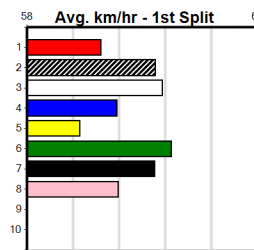

PETER BROWN CUSTOM HOMES (300+ RANK)

Distance: 500m, Race Type: Grade 7, Total Prizemoney: $1,740
1st: $1,150, 2nd: $360, 3rd: $180, 4th: $50

HERE COMES SHAKA (4) relies on luck in his races, however he does have a motor and he looks very well graded in this. MORAINÉ MAX (6) was a little unlucky here last week and he can make amends today. HIGHLAND JACK (1) has the good draw.

Watchdog Tips: **4** **6** **1** **7** **Bet:** Box Quinella 1,4,6 ($10 for 333.33%)

1

HIGHLAND JACK [7] **Strong type, drawn to settle close, threat** **$6.50**
BK Dog Sep-22 Sire: **HARD STYLE RICO** Dam: **COLOURFUL PAST** Trainer: **Gary Hansen (Daisy Hill)**

Owner(s): **G Hansen**
Winning Distances: **< 300m (0) 300 - 399m (1) 400 - 499m (0) 500 - 599m (0) 600 - 699m (0) > 700m (0)**
Winning Weights: **32.6(1)**

3rd	4th	5th	6th	7th	8th	9th	10th	11th	12th	13th	14th	15th	16th	17th	18th	19th	20th
3rd (1)	32.7	400	GEL	R9	15-Oct-24	23.22	22.45	2.00L CHICKEN BURGER (23.08)	M/73	.	.	.	SW	.	.	8.94	$5.60 7
8th (7)	32.9	390	BAL	R9	21-Oct-24	23.39	22.03	6.50L DELL MISTER (22.94)	S/77	.	.	.	.	.	.	8.87	$20.10 T3-7
5th (4)	32.9	425	BEN	R4	26-Oct-24	25.11	24.08	14.00 WE ARE ONE (24.17)	S/786	.	.	.	.	.	.	6.89	$20.40 7
6th (7)	32.7	425	BEN	R11	11-Dec-24	24.76	24.14	8.00L CHERRY TIME (24.21)	S/888	.	.	.	.	.	.	6.78	$26.30 T3-7
3rd (7)	32.3	425	BEN	R4	18-Dec-24	24.81	24.15	2.00L BOO BOO GIBLET (24.69)	S/574	.	.	.	SW	.	.	6.80	$22.50 T3-7
5th (2)	32.3	425	BEN	R10	01-Jan-25	25.12	24.10	7.50L PIPPA (24.61)	S/766	.	.	.	.	.	.	6.91	$1.60 7
3rd (8)	32.0	500	BEN	R7	08-Jan-25	28.75	28.42	5.00L ESPRESSO BABE (28.42)	S/744	.	.	.	.	.	.	6.89	$17.70 T3-RW
4th (3)	31.9	500	BEN	R7	15-Jan-25	28.91	28.39	3.75L FLYING ROCCO (28.65)	S/533	.	.	.	VO	.	.	6.88	$9.00 7

Last 3 wins NOT included above

1st	2nd	3rd	4th	5th	6th	7th	8th	9th	10th	11th	12th	13th	14th	15th	16th	17th	18th
1st (6)	32.6	390	BAL	R1	01-Sep-24	22.63	22.35	1.5L RELEASED (22.73)	M/42	.	.	.	.	.	.	8.68	$6.20 T3-M

Prize Best Starts Trk/Dts APM: $2405.00, 28.75(8)-8/1/25, 15-1-1-4, 2-0-0-1, 915

2

RIGHT HAND ROCKY (SA)[7] **Better suited to a shorter journey, next time** **$16.00**
BD Dog Feb-23 Sire: **HOOKED ON SCOTCH** Dam: **ADELE'S ENTITY** Trainer: **Darren Fisher (Lara)**

Owner(s): **THIRD TIME LUCKIE (SYN), M Ruddick, C Martin, G Martin, M Roberts, T Mcgarry, C Pearce, J Ru**
Winning Distances: **< 300m (0) 300 - 399m (0) 400 - 499m (1) 500 - 599m (0) 600 - 699m (0) > 700m (0)**
Winning Weights: **30.8(1)**

4th	5th	6th	7th	8th	9th	10th	11th	12th	13th	14th	15th	16th	17th	18th	19th	20th	
4th (1)	31.1	425	BEN	R1	20-Dec-24	25.10	23.75	7.50L ROCK SHOW (24.60)	M/566	.	.	.	.	.	.	6.75	$4.10 M
7th (2)	30.2	425	BEN	R1	03-Jan-25	25.24	23.56	20.00 FIRST TRAIN OUT (23.89)	Q/277	.	.	.	.	.	.	6.65	$39.70 M
5th (7)	29.8	300	HVL	R2	13-Jan-25	17.76	16.95	6.50L SPIRITED SAL (17.34)	M/44	.	.	.	.	.	.	4.04	$5.50 M
2nd (7)	30.0	390	WBL	R3	20-Jan-25	22.66	22.29	2.75L PAW MUNICH (22.48)	Q/11	.	.	.	.	.	.	8.71	$18.20 M
3rd (1)	30.5	390	WBL	R2	03-Feb-25	23.01	22.16	4.75L HOLDER AUSTIN (22.70)	Q/11	.	.	.	.	.	.	8.79	$3.90 M
1st (2)	30.8	425	BEN	R1	07-Feb-25	24.96	24.00	0.50L ASTON NITRO (24.99)	M/676	.	.	.	SW	.	.	6.89	$4.70 M
7th (3)	30.9	500	BEN	R7	21-Feb-25	29.35	28.32	11.00 KURRACA JINNIE (28.61)	M/577	.	.	.	.	.	.	6.99	$6.60 X67

Last 3 wins NOT included above

1st	2nd	3rd	4th	5th	6th	7th	8th	9th	10th	11th	12th	13th	14th	15th	16th	17th	18th
1st (3)	30.8	425	BEN	R1	07-Feb-25	24.96	24.00	0.50L ASTON NITRO (24.99)	M/676	.	.	.	SW	.	.	6.89	$4.70 M

Prize Best Starts Trk/Dts APM: $1555.00, 29.35(3)-21/2/25, 7-1-1-1, 1-0-0-0, 1461