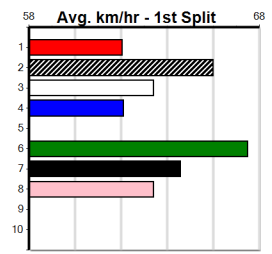

Bendigo
13 (E1)
6:02PM
(VIC time)

BENDIGO RACE 13 (300+ RANK)

Distance: 425m, Race Type: Grade 5, Total Prizemoney: $1,530
1st: $1,000, 2nd: $320, 3rd: $160, 4th: $50

KING PLUM (2) will find this easier than his recent racing and he can assume control mid race.
PERFECT REVENGE (6) is better than his past few runs and he will appreciate the empty draw.
PERFECT LIAM (4) can come out running

Watchdog Tips: **2** **6** **4** **1** **Bet:** **Win 2**

1

CHERRY RED [5] **$4.60**

F Bitch **Feb-21** **Sire: BERNARDO** **Dam: STARS AND LIGHTS** **Trainer: Ronald Dunne (St Albans)**

Owner(s): R Dunne
Winning Distances: < 300m (0) 300 - 399m (4) 400 - 499m (2) 500 - 599m (0) 600 - 699m (0) > 700m (0)
Winning Weights: 29.3(1) 29.5(1) 29.6(1) 30.6(1) 30.7(1) 30.8(1)

Run	Pos	Dist	Track	Date	Time	Margin	1st/2nd (Time)	PIR	Checked	Comment	WR	Split 1	S/P	Grade
8th (7)	30.8	425	BEN	R12	16-Jan-25	25.34	24.16	13.00	KRIS BAR PADDY (24.46)	M/457	.	.	.	6.71 $8.20 T3-5
6th (2)	30.4	400	GEL	R13	21-Jan-25	23.47	22.66	12.00	TRICKY DISCO (22.66)	M/46	.	.	.	8.67 $34.10 5
3rd (1)	30.9	390	BAL	R14	27-Jan-25	23.08	22.25	9.00L	QUEEN SHAKA (22.47)	M/33	.	.	.	8.85 $17.00 T3-5
2nd (1)	30.7	390	SHP	R13	30-Jan-25	22.80	22.30	1.25L	KRAKEN ROVER (22.72)	M/33	.	.	.	8.66 $8.50 5
6th (7)	30.4	460	GEL	R8	04-Feb-25	27.08	26.46	6.50L	ASTON ALLURE (26.66)	M/674	.	.	.	6.84 $44.10 5
7th (3)	30.7	390	SHP	R5	10-Feb-25	23.64	21.93	16.00	ESPECIAL DIGGER (22.53)	M/77	.	.	.	8.79 $26.50 VET
4th (6)	30.3	390	BAL	R5	17-Feb-25	22.83	22.25	6.50L	PYRENEES BLAZER (22.38)	M/44	.	.	.	8.74 $11.80 T3-5
6th (6)	30.5	390	SHP	R13	20-Feb-25	23.02	22.21	6.50L	GLOBAL HERO (22.60)	M/66	.	.	.	8.98 $11.80 T3-5

Last 3 wins NOT included above

1st (6)	29.5	400	GEL	R13	24-Sep-24	22.77	22.50	6.50L	HERE'S BRUCE (23.21)	Q/11	.	.	.	8.42 $12.80 5
1st (4)	30.6	390	BAL	R14	04-Nov-24	22.52	22.43	0.75L	INDY DELTA (22.57)	Q/11	.	.	.	8.42 $3.40 T3-5
1st (1)	30.8	390	BAL	R13	30-Dec-24	22.54	22.30	1.00L	BOW EDITION (22.61)	M/11	.	.	.	8.58 $7.60 T3-5

Box History

Bx	1st	2nd	3rd	4th	5th	6th	7th	8th
1	1	4	3	1	2	2	1	
2	2	1	1	1	1	1	2	
3				1		3	3	1
4	2	1	1	1	2	1	2	1
5			2	2	1	1	2	
6	1	1		1	1	2	3	1
7	2	2	1		2	2	5	
8		1			2	1	2	

Prize Best Starts Trk/Dts APM
$11940.00
24.53(7)-11/8/23
85-6-11-8
5-0-0-1
3361