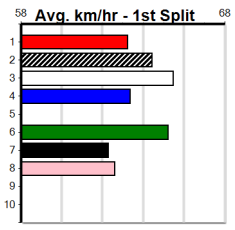

Geelong

10

6:05PM

(VIC time)

MILLERS MUZZLES (300+ RANK)

Distance: 400m, Race Type: Grade 5, Total Prizemoney: \$1,530

1st: \$1,000, 2nd: \$320, 3rd: \$160, 4th: \$50

Watchdog Tips: