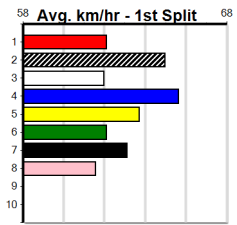

TOPCAT VIDEO PRODUCTIONS (300+ RA

Distance: 460m, Race Type: Grade 5, Total Prizemoney: $1,530
1st: $1,000, 2nd: $320, 3rd: $160, 4th: $50

Watchdog Tips: 0 0 0 0 Bet:

Main race results table with columns for Form, Box, Weight, Dist, Track, Date, Time, BON, Margin, 1st/2nd (Time), PIR, Checked, Comment, W/R, Split 1, S/P, Grade. Includes race details for 1-8 and 9-10, and winning boxes for each.