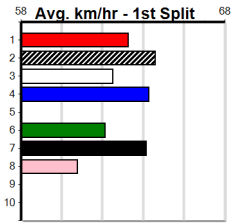

MELBOURNE CONTAINER PARK (300+ RA

Distance: 400m, Race Type: Grade 5, Total Prizemoney: $1,530
1st: $1,000, 2nd: $320, 3rd: $160, 4th: $50

6

4:39PM

(VIC time)

Watchdog Tips:

0 0 0 0

Bet: