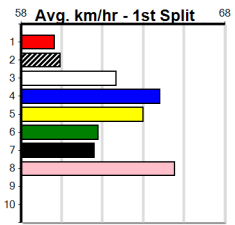

13 RACES TODAY (300+ RANK)

Distance: 400m, Race Type: Maiden, Total Prizemoney: $1,530
1st: $1,000, 2nd: $320, 3rd: $160, 4th: $50

1

3:06PM
(VIC time)

Watchdog Tips:

0 0 0 0

Bet: