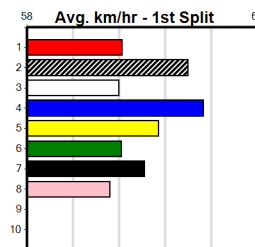

TOPCAT VIDEO PRODUCTIONS (300+ RANK)

Distance: 460m, Race Type: Grade 5, Total Prizemoney: $1,530
1st: $1,000, 2nd: $320, 3rd: $160, 4th: $50

Watchdog Tips: ☐ ☐ ☐ ☐ ☐ Bet: ☐

BLACK PRESTIGE [5]
BK Bitch May-22 Sire: ZIPPING GARTH Dam: DREAMY EYES Trainer: Christian Wilk (Tanjil South)
Owner(s): Eye Candy (SYN), C Wilk, K Gorman
Winning Distances: < 300m (0) 300 - 399m (1) 400 - 499m (5) 500 - 599m (0) 600 - 699m (0) > 700m (0)
Winning Weights: 29.8(2) 29.9(1) 30.3(1) 30.8(1) 30.9(1)

Box	1st	2nd	3rd	4th	5th	6th	7th	8th
1	1							
2		1			3		1	1
3	1		1	1	1	1		
4	1	2		2	3	1	3	
5			1		2		2	
6	1			1	2	1		
7	1	1		1	2	2	1	
8	1		1	1	1			

Prize Best Starts Trk/Dts APM: $8353.57, 26.50(4)-12/12/23, 50-6-4-3, 1-1-0-0, 2637

ASTON ALLURE [5]
BKW Bitch May-22 Sire: ASTON DEE BEE Dam: ASTON GWEN Trainer: Raymond Gatt (Bannockburn)
Owner(s): R Borda
Winning Distances: < 300m (0) 300 - 399m (0) 400 - 499m (6) 500 - 599m (3) 600 - 699m (0) > 700m (0)
Winning Weights: 24.9(1) 25.0(1) 25.1(2) 25.3(1) 25.7(1) 25.9(1) 26.3(1) 26.5(1)

Box	1st	2nd	3rd	4th	5th	6th	7th	8th
1	3				1	1	3	1
2						1	1	
3	1		1		1	1		1
4	1	1	1		2	1	1	1
5		1	1	1				
6								1
7	2	1	1		2	1		
8	2	1		1	1	1		

Prize Best Starts Trk/Dts APM: $17115.00, 25.95(1)-26/3/24, 42-9-5-4, 6-2-0-2, 4029

AUSSIE BRONZE [5]
F Bitch Dec-20 Sire: AUSSIE INFRARED Dam: CAWBOURNE DOLLY Trainer: Tracey Deglaitis (Moolap)
Owner(s): T Deglaitis
Winning Distances: < 300m (0) 300 - 399m (0) 400 - 499m (5) 500 - 599m (0) 600 - 699m (0) > 700m (0)
Winning Weights: 30.8(1) 31.0(2) 31.2(1) 32.2(1)

Box	1st	2nd	3rd	4th	5th	6th	7th	8th
1		3		1	5		1	
2	1				1	3	1	1
3	2	2	1	1	2			
4	2		1		1	2		
5		2				1	1	1
6	2	1	1	1	1			
7	2	1	1		2	1		1
8	3	1	1	2	1			

Prize Best Starts Trk/Dts APM: $12220.00, 26.11(5)-13/8/24, 59-5-14-4, 25-1-5-2, 1539

BLACK SPECTRE [5]
BK Dog Aug-21 Sire: FERNANDO BALE Dam: MEPUNGA SPECTRE Trainer: Michael Katsiris (Thomastown)
Owner(s): M Katsiris
Winning Distances: < 300m (0) 300 - 399m (2) 400 - 499m (1) 500 - 599m (4) 600 - 699m (1) > 700m (0)
Winning Weights: 30.1(1) 30.2(1) 30.5(1) 30.6(2) 30.7(1) 30.9(1) 31.7(1)

Box	1st	2nd	3rd	4th	5th	6th	7th	8th
1		1	1					1
2			1	1				3
3	2	2				1	1	
4	1		1		1	2		1
5	1		1		2		2	
6	2		1			3	1	
7	1		1		2	1	1	
8	1	2	2	1	2			1

Prize Best Starts Trk/Dts APM: $19765.00, 26.37(8)-10/12/24, 49-8-3-10, 3-0-0-1, 2259

RANGER'S GIRL [5]
BK Bitch Apr-22 Sire: OUT OF RANGE Dam: FREEDOM FIRE Trainer: Anne Carr (Devon Meadows)
Owner(s): J Carr
Winning Distances: < 300m (0) 300 - 399m (1) 400 - 499m (2) 500 - 599m (2) 600 - 699m (0) > 700m (0)
Winning Weights: 26.9(2) 27.2(2) 27.4(1)

Box	1st	2nd	3rd	4th	5th	6th	7th	8th
1	1	1	1		2	1		
2		2		1	1			1
3	2	2		2	1		3	
4	1		2	1	3	2		2
5			2	1	1		2	1
6		1			1	1	1	
7			1	2	1	1		1
8	1		1			3		1

Prize Best Starts Trk/Dts APM: $9120.00, 26.65(5)-26/11/24, 54-5-6-7, 2-0-0-0, 2546