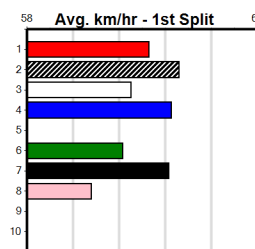

Geelong

6

4:39PM

(VIC time)

MELBOURNE CONTAINER PARK (300+ RANK)

Distance: 400m, Race Type: Grade 5, Total Prizemoney: \$1,530
1st: \$1,000, 2nd: \$320, 3rd: \$160, 4th: \$50

Watchdog Tips: [] [] [] [] Bet: []