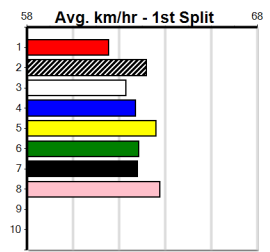

GEELONG RACE 13(300+ RANK)

Distance: 400m, Race Type: Grade 5, Total Prizemoney: $1,530
1st: $1,000, 2nd: $320, 3rd: $160, 4th: $50

Watchdog Tips: ☐ ☐ ☐ ☐ ☐ ☐ **Bet:**

Form	Box	Wgt	Dist	Track	Date	Time	BON	Margin	1st/2nd (Time)	PIR	Checked	Comment	WR	Split 1	S/P	Grade

SUDOKU JADE [5]

BK **Bitch** **Jul-22** **Sire: FERNANDO BALE** **Dam: STALENBERG**

Owner(s): J Green

Winning Distances: < 300m (0) 300 - 399m (0) 400 - 499m (4) 500 - 599m (0) 600 - 699m (0) > 700m (0)

Winning Weights: 23.4(3) 23.9(1)

5th (6)	24.1	400	MTG	R9	19-Dec-24	23.99	23.31	9.50L	JAJA DING DONG (23.33)					11.46	$41.00	RWF
8th (7)	24.2	390	WBL	R11	23-Dec-24	23.29	22.21	10.00	ALDREN BALE (22.62)	M/87				9.13	$18.30	5
2nd (8)	24.1	400	MTG	R6	26-Dec-24	23.64	22.98	0.05L	BUNGALOO BRUISER (23.64)					11.14	$4.60	RW
4th (8)	24.0	400	MTG	R7	02-Jan-25	24.10	22.90	6.50L	BUNGALOO BRUISER (23.63)					11.05	$4.40	RWH
6th (6)	24.1	400	MTG	R6	09-Jan-25	23.92	23.10	11.00	IS HE HAPPY (23.15)	0				11.25	$61.00	RW
6th (6)	24.2	400	MTG	R6	16-Jan-25	24.00	23.07	9.50L	LUCY DEEDS (23.36)					11.38	$10.00	RW
6th (1)	24.4	400	MTG	R8	23-Jan-25	24.32	23.16	17.00	SOONER OR LATER (23.16)					11.48	$7.50	RW
5th (8)	23.9	400	MTG	R4	30-Jan-25	24.47	23.12	6.00L	HOTFOOT LUMP (24.04)					11.47	$4.20	RW

Last 3 wins NOT included above

1st (1)	23.4	400	MTG	R10	13-Jun-24	23.49	22.99	2.25L	GIVE ME LOVE (23.65)	0				10.99	$4.00	RW
1st (7)	23.4	400	MTG	R11	29-Aug-24	23.75	23.08	1.00L	GRACIE PACEY (23.83)					11.14	$6.50	RW
1st (3)	23.9	400	MTG	R5	12-Dec-24	23.60	23.07	4.25L	CAWBOURNE GIA (23.89)	0				11.08	$10.00	RWH

Box History

Bx	1st	2nd	3rd	4th	5th	6th	7th	8th
1	1	2	1	1	1			
2			1					
3	1	1	2	1	1	1	1	
4			1	1	2	2	2	
5		2			1	1		
6	1				1	2		
7	1					4	1	
8		1	1	5	1		2	

Prize Best Starts Trk/Dts APM: $4160.00, 23.43(7)-27/8/24, 46-4-4-4, 3-0-0-0, 1808

NORSE QUEEN [5]

BK **Bitch** **May-21** **Sire: AUSSIE INFRARED** **Dam: GOTHAM QUEEN**

Owner(s): SMKN (SYN), M Lithgow, E Avdulla, K Maynes

Winning Distances: < 300m (0) 300 - 399m (0) 400 - 499m (8) 500 - 599m (1) 600 - 699m (0) > 700m (0)

Winning Weights: 25.6(1) 25.9(1) 26.3(1) 26.5(1) 26.6(1) 26.7(1) 27.1(1) 27.4(1)

P (7)	27.0	400	WGL	R10	29-Oct-24	0.00	22.29		FABIO GIBLET (23.04)	S/77		V14		9.24	$14.10	5
6th (4)	27.2	400	WGL	R4	03-Dec-24	23.17	22.49	7.00L	NINETYMILE WOW (22.70)	M/75				8.67	$69.10	5
7th (6)	27.5	400	WGL	R4	06-Dec-24	23.24	22.44	9.50L	BRING YOUR BEST (22.60)	M/77		VO		8.67	$23.70	5
6th (6)	27.2	410	HOR	R10	10-Dec-24	23.86	23.06	7.00L	DELL MISTER (23.38)	M/33				10.46	$24.80	5
7th (8)	27.7	400	WGL	R11	02-Jan-25	23.40	22.43	6.50L	HARLEY (22.95)	S/76				8.76	$8.80	SH
3rd (6)	27.4	400	GEL	R3	07-Jan-25	23.17	22.62	0.10L	ORYX (23.16)	M/11				8.47	$14.70	5
8th (1)	27.9	390	BAL	R5	13-Jan-25	23.08	22.08	10.00	BRILEY RIOT (22.38)	S/76				8.85	$9.10	T3-5
6th (5)	27.9	400	WGL	R12	30-Jan-25	23.76	22.75	7.00L	SWEET TONIGHT (23.30)	S/86				8.94	$3.70	T3-5

Last 3 wins NOT included above

1st (6)	26.7	435	SLE	R5	28-Apr-24	24.93	24.19	2.25L	VICTORY BEND (25.08)	M/421		SW		5.45	$4.40	5
1st (3)	26.5	460	WGL	R6	14-May-24	26.29	25.86	0.05L	HIERARCHY (26.29)	Q/111				6.56	$3.80	5
1st (2)	26.6	450	BAL	R8	01-Sep-24	25.94	25.55	1.5L	MICK SAYS SO (26.04)	Q/111				6.63	$4.30	T3-5