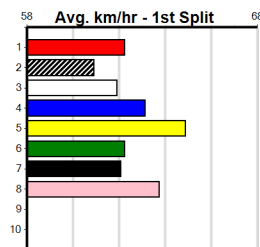

***** NO RESERVE *****

Owner(s): Sire: Dam: Trainer:
 Winning Distances: < 300m (0) 300 - 399m (0) 400 - 499m (0) 500 - 599m (0) 600 - 699m (0) > 700m (0)
 Winning Weights: Box History

***** NO RESERVE *****

Owner(s): Sire: Dam: Trainer:
 Winning Distances: < 300m (0) 300 - 399m (0) 400 - 499m (0) 500 - 599m (0) 600 - 699m (0) > 700m (0)
 Winning Weights: Box History

THE BECKLEY CENTRE GEELONG (300+

Distance: 400m, Race Type: Maiden, Total Prizemoney: \$1,530
1st: \$1,000, 2nd: \$320, 3rd: \$160, 4th: \$50