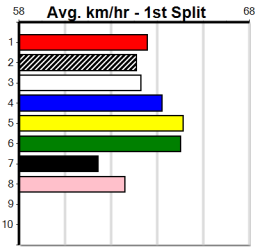

RSN GREY AREAS WEDNESDAY & FRIDAY

Distance: 400m, Race Type: Mixed 6/7, Total Prizemoney: $1,530
1st: $1,000, 2nd: $320, 3rd: $160, 4th: $50

Watchdog Tips:

Bet:

Table with headers: Form Box, Wgt, Dist, Track, Date, Time, BON, Margin, 1st/2nd (Time), PIR, Checked, Comment, W/R, Split 1, S/P, Grade.

Section 1: SILENT WHISPER [6]. Includes owner (I Hopper), sire (MY REDEEMER), dam (HEADSPACE), winning distances, weights, and a list of race results for 6th to 8th positions.

Section 1 Box History: Table with columns Bx (1-8) and rows 1st-8th. Includes Prize Best ($2445.00), Starts (22.79(3)-20/8/24), Trk/Dts (18-2-0-2), and APM (9-2-0-1, 1185).

Section 2: CRYPTO TIGER [7]. Includes owner (Crypto Syndicate), sire (ASTON RUPEE), dam (PRINCESS LACE), winning distances, weights, and a list of race results for 4th to 8th positions.

Section 2 Box History: Table with columns Bx (1-8) and rows 1st-8th. Includes Prize Best ($1630.00), Starts (24.13(8)-27/7/24), Trk/Dts (16-1-0-3), and APM (1-0-0-0, 1146).

Section 3: ASTON NAXXAR [7]. Includes owner (R Borda), sire (FERNANDO BAILE), dam (ASTON PERIGNON), winning distances, weights, and a list of race results for 8th to 1st positions.

Section 3 Box History: Table with columns Bx (1-8) and rows 1st-8th. Includes Prize Best ($3640.00), Starts (23.40(7)-30/4/24), Trk/Dts (21-1-5-3), and APM (3-0-1-0, 1798).

Section 4: MT. VIEW RAW [7]. Includes owner (T Whitford), sire (RAW ABILITY), dam (AH SUGAR SUGAR), winning distances, weights, and a list of race results for 6th to 1st positions.

Section 4 Box History: Table with columns Bx (1-8) and rows 1st-8th. Includes Prize Best ($1370.00), Starts (11-1-0-2), Trk/Dts (0-0-0-0), and APM (1360).

Section 5: SILVERTREE FLOSS (NSW)[6]. Includes owner (M Carter), sire (TIGGERLONG TONK), dam (COLD TWIST), winning distances, weights, and a list of race results for 6th to 8th positions.

Section 5 Box History: Table with columns Bx (1-8) and rows 1st-8th. Includes Prize Best ($2250.00), Starts (23.01(5)-21/10/24), Trk/Dts (12-2-0-0), and APM (4-1-0-0, 860).