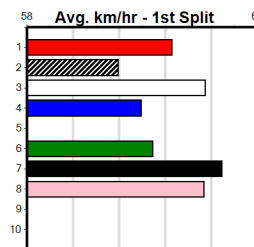

SPORTSBET SET A DEPOSIT LIMIT (300+)

Distance: 400m, Race Type: Grade 5, Total Prizemoney: $1,530
1st: $1,000, 2nd: $320, 3rd: $160, 4th: $50

Watchdog Tips: [ ] [ ] [ ] [ ] Bet: [ ]

Table with columns: Form Box, Wgt, Dist, Track, Date, Time, BON, Margin, 1st/2nd (Time), PIR, Checked, Comment, W/R, Split 1, S/P, Grade

GRACIE PACEY [5]
BK Bitch Dec-20
Owner(s): J Green
Sire: BARCIA BALE Dam: MISS GRACIE
Trainer: Julie Green (Parwan)
Winning Distances: < 300m (0) 300 - 399m (5) 400 - 499m (0) 500 - 599m (0) 600 - 699m (0) > 700m (0)
Winning Weights: 26.3(1) 26.4(2) 26.7(1) 27.2(1)
Race results table with columns: Rank, Wgt, Dist, Track, Date, Time, BON, Margin, 1st/2nd (Time), PIR, Checked, Comment, W/R, Split 1, S/P, Grade

Box History table for GRACIE PACEY with columns: Bx, 1st, 2nd, 3rd, 4th, 5th, 6th, 7th, 8th and Prize Best Starts Trk/Dts APM

SWEET TONIGHT [5]
F Bitch Oct-21
Owner(s): DIRTY RATS TWO (SYN), S Jack, S Burke
Sire: ASTON DEE BEE Dam: RUBY GIRL
Trainer: Shane Jack (Dalmore)
Winning Distances: < 300m (0) 300 - 399m (2) 400 - 499m (5) 500 - 599m (0) 600 - 699m (0) > 700m (0)
Winning Weights: 27.9(1) 28.2(1) 28.6(2) 28.8(1) 29.5(1) 29.8(1)
Race results table with columns: Rank, Wgt, Dist, Track, Date, Time, BON, Margin, 1st/2nd (Time), PIR, Checked, Comment, W/R, Split 1, S/P, Grade

Box History table for SWEET TONIGHT with columns: Bx, 1st, 2nd, 3rd, 4th, 5th, 6th, 7th, 8th and Prize Best Starts Trk/Dts APM

EL DORA [5]
F Bitch Sep-21
Owner(s): T Deglaitis
Sire: ZAMBORA BROCKIE Dam: CAWBOURNE DOLLY
Trainer: Ebony Deglaitis (Moolap)
Winning Distances: < 300m (0) 300 - 399m (1) 400 - 499m (7) 500 - 599m (0) 600 - 699m (0) > 700m (0)
Winning Weights: 28.3(1) 28.5(1) 28.6(1) 28.7(1) 29.1(2) 29.3(1) 29.4(1)
Race results table with columns: Rank, Wgt, Dist, Track, Date, Time, BON, Margin, 1st/2nd (Time), PIR, Checked, Comment, W/R, Split 1, S/P, Grade

Box History table for EL DORA with columns: Bx, 1st, 2nd, 3rd, 4th, 5th, 6th, 7th, 8th and Prize Best Starts Trk/Dts APM

VALDIVIAN [5]
BE Bitch Sep-21
Owner(s): T Whitford
Sire: RAW ABILITY Dam: MAYFAIR MISS
Trainer: Trevor Whitford (Willow Grove)
Winning Distances: < 300m (0) 300 - 399m (2) 400 - 499m (2) 500 - 599m (0) 600 - 699m (0) > 700m (0)
Winning Weights: 28.9(1) 29.2(1) 30.3(1) 30.4(1)
Race results table with columns: Rank, Wgt, Dist, Track, Date, Time, BON, Margin, 1st/2nd (Time), PIR, Checked, Comment, W/R, Split 1, S/P, Grade

Box History table for VALDIVIAN with columns: Bx, 1st, 2nd, 3rd, 4th, 5th, 6th, 7th, 8th and Prize Best Starts Trk/Dts APM

*** VACANT BOX ***
Owner(s):
Sire: Dam:
Trainer:
Winning Distances: < 300m (0) 300 - 399m (0) 400 - 499m (0) 500 - 599m (0) 600 - 699m (0) > 700m (0)
Winning Weights:
Box History

1

2

3

4

5