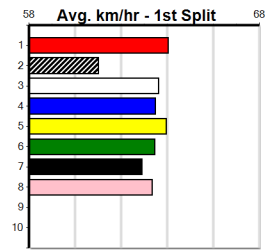

DOWNLOAD THE WATCHDOG APP (300+

Distance: 400m, Race Type: Mixed 6/7, Total Prizemoney: $1,530
1st: $1,000, 2nd: $320, 3rd: $160, 4th: $50

Watchdog Tips:

Bet:

Form Box	Wgt	Dist	Track	Date	Time	BON	Margin	1st/2nd (Time)	PIR	Checked	Comment	WR	Split 1	S/P	Grade

GREEDY RICH [7]

BD Dog Feb-23 Sire: HIGH EARNER Dam: DEVEL SIXTEEN
Owner(s): Vi Alskar Hundar (SYN), A Lie, J Sharp
Winning Distances: < 300m (0) 300 - 399m (1) 400 - 499m (0) 500 - 599m (0) 600 - 699m (0) > 700m (0)
Winning Weights: 30.6(1)
Trainer: Jason Sharp (Lara)

Rank	Box	1st	2nd	3rd	4th	5th	6th	7th	8th
1	1								
2		1							
3				1					
4						1			
5									
6			2					1	1
7	1				1				1
8									

Prize Best Starts Trk/Dts APM: $2260.00, 23.31(6)-8/11/24, 12-1-3-0, 2-0-1-0, 1524

1st (7) 30.6 390 WBL R2 18-Nov-24 22.81 22.36 0.10L NOAH DEAR (22.81) M/22 8.86 $5.00 M

LORELLE SOLDIER (NSW)[6]

BK Bitch Oct-20 Sire: ZIPPING GARTH Dam: SPECULATE
Owner(s): J Green
Winning Distances: < 300m (0) 300 - 399m (0) 400 - 499m (2) 500 - 599m (0) 600 - 699m (0) > 700m (0)
Winning Weights: 27.7(1) 28.5(1)
Trainer: Julie Green (Parwan)

Rank	Box	1st	2nd	3rd	4th	5th	6th	7th	8th
1	1			3	1	1	2		1
2		1			3	2			5
3		2	1			1	1		1
4				2	1	2		3	1
5		2			2	3	1	1	3
6					1	1	2	4	1
7	1	1	3	1	1	2	3		
8				1	2	2		1	3

Prize Best Starts Trk/Dts APM: $5270.00, 23.84(5)-23/7/24, 78-2-6-10, 4-0-0-0, 1246

1st (7) 28.5 400 MTG R2 24-Aug-23 24.44 23.19 0.75L SIR TOM (24.49) 0 SAMP 11.46 $6.00 M
1st (1) 27.7 400 MTG R10 06-Jun-24 23.71 23.11 1.00L BOMBER FURY (23.78) 0 SAMP 11.02 $19.00 RWH

RUSTY RANCHER [7]

BK Bitch May-22 Sire: MY REDEEMER Dam: LADY EMERALD
Owner(s): C Baker
Winning Distances: < 300m (0) 300 - 399m (0) 400 - 499m (1) 500 - 599m (0) 600 - 699m (0) > 700m (0)
Winning Weights: 23.3(1)
Trainer: Colin Baker (Lara)

Rank	Box	1st	2nd	3rd	4th	5th	6th	7th	8th
1	1			2					
2						2			
3					1				
4					2		1		
5									
6			1			1	1		1
7									
8							2		1

Prize Best Starts Trk/Dts APM: $1655.00, 23.33(4)-27/9/24, 17-1-0-3, 4-1-0-0, 1077

1st (1) 23.3 400 GEL R1 22-Oct-24 23.65 22.43 0.05L JOELENE LASS (23.66) Q/22 8.61 $4.50 T3-M

DECORATED [6]

BK Bitch Apr-22 Sire: GET IT GIZMO Dam: WONDERFUL WORLD
Owner(s): T Walters
Winning Distances: < 300m (0) 300 - 399m (0) 400 - 499m (2) 500 - 599m (0) 600 - 699m (0) > 700m (0)
Winning Weights: 24.8(1) 25.0(1)
Trainer: Troy Walters (Parwan)

Rank	Box	1st	2nd	3rd	4th	5th	6th	7th	8th
1	1						1	2	
2									1
3	1						1		
4	1				2				
5								2	
6			2				1	1	1
7	1			1					1
8									

Prize Best Starts Trk/Dts APM: $3135.00, 22.96(1)-7/1/25, 22-2-2-2, 8-0-1-0, 1513

1st (3) 24.8 450 BAL R1 25-Aug-24 25.71 25.50 4.25L COWBOY COLD (26.00) Q/111 6.68 $9.70 T3-M
1st (4) 25.0 450 BAL R7 02-Sep-24 25.67 25.67 1.5L BOBBY BACCALA (25.78) M/111 6.59 $3.20 X67

JEFF THE MAN [6]

WBD Dog May-21 Sire: MY REDEEMER Dam: MIMSTAR
Owner(s): M Lloyd
Winning Distances: < 300m (0) 300 - 399m (2) 400 - 499m (0) 500 - 599m (0) 600 - 699m (0) > 700m (0)
Winning Weights: 29.2(1) 29.4(1)
Trainer: John Frewin (Balliang)

Rank	Box	1st	2nd	3rd	4th	5th	6th	7th	8th
1		3			1				1
2		1	1	1	1			1	
3	1		1			3	1	2	
4							2	1	1
5		2	1	1	1		1	1	
6	1			3	1	1	2	1	
7						2	1		
8			2	2					2

Prize Best Starts Trk/Dts APM: $5310.00, 22.99(8)-16/1/24, 46-2-6-5, 26-0-4-3, 1572

1st (6) 29.2 390 BAL R1 09-Jun-24 22.51 22.34 3.75L BRILEY RIOT (22.76) M/11 8.51 $11.90 T3-M
1st (3) 29.4 390 WBL R9 30-Sep-24 22.76 22.34 0.50L ASTON TYSON (22.79) M/22 8.92 $13.80 7