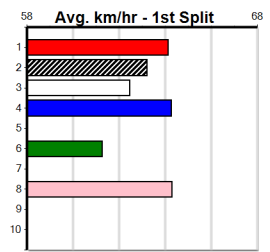

SPORTSBET SAME RACE MULTI (300+ RANK)

Distance: 400m, Race Type: Mixed 6/7, Total Prizemoney: $1,530
1st: $1,000, 2nd: $320, 3rd: $160, 4th: $50

Watchdog Tips: ☐ ☐ ☐ ☐ ☐ **Bet:**

Form Box	Wgt	Dist	Track	Date	Time	BON	Margin	1st/2nd (Time)	PIR	Checked	Comment	WR	Split 1	S/P	Grade

1 ASTON ACACIA [7]

BK Bitch Jan-22 Sire: HARD STYLE RICO Dam: ASTON ECLIPSE
Owner(s): R Borda Trainer: Glenn Campbell (Anakie)
Winning Distances: < 300m (0) 300 - 399m (0) 400 - 499m (1) 500 - 599m (0) 600 - 699m (0) > 700m (0)
Winning Weights: 28.9(1)

3rd (2)	28.7	450	SHP	R5	03-Oct-24	26.04	25.46	8.50L IS IT ME (25.46)	M/543	. . .			6.90	$12.80	T3-7
8th (8)	28.6	460	GEL	R10	08-Oct-24	26.87	26.12	11.00 JUNGLE ON FIRE (26.12)	M/648	. . .			6.90	$26.10	X67
5th (2)	28.3	450	SHP	R4	12-Oct-24	26.30	25.15	13.00 MAGIC SNOWDROP (25.42)	M/566	. . .			6.95	$28.50	X67
6th (2)	29.0	350	HVL	R9	01-Nov-24	20.21	19.69	7.50L ROWDY'S BEAST (19.69)	M/4	. . .			6.82	$31.40	T3-7
6th (6)	28.0	450	WBL	R5	23-Dec-24	26.78	25.79	5.50L AUSSIE FLAME (26.42)	M/645	. . .			6.87	$14.80	X67
4th (3)	29.0	450	WBL	R7	13-Jan-25	26.05	25.57	3.75L SPECIAL PLAYERS (25.79)	M/444	. . .			6.83	$25.20	X67
2nd (4)	28.7	450	WBL	R6	20-Jan-25	25.99	25.84	1.00L MORAINED BRANDI (25.93)	M/211	. . .			6.72	$11.80	X67
4th (6)	29.3	450	WBL	R4	27-Jan-25	26.06	25.53	8.00L PAW NEVADA (25.53)	M/233	. . .			6.72	$10.90	7

Last 3 wins NOT included above

1st (3)	28.9	450	SHP	R2	01-Jul-24	26.08	25.39	1.00L ASTON BLEND (26.15)	M/422	. . .			6.93	$13.10	M

Box History

Bx	1st	2nd	3rd	4th	5th	6th	7th	8th
1				1	1			
2		1	1	1	1	1		
3	1			1	1			1
4		1						
5		1						
6				1	1	1		1
7								
8					1		1	1

Prize Best				$4620.00			
Starts				23.83(3)-21/6/24			
Trk/Dts				20-1-3-2			
APM				1-0-0-0			
APM				1288			

2 ASTON JILL [7]

BK Bitch Feb-23 Sire: ASTON RUPEE Dam: UP HILL JILL
Owner(s): R Borda Trainer: Joe Palma (Lara)
Winning Distances: < 300m (0) 300 - 399m (1) 400 - 499m (0) 500 - 599m (0) 600 - 699m (0) > 700m (0)
Winning Weights: 27.4(1)

6th (1)	29.1	390	WBL	R1	26-Sep-24	23.32	22.14	10.00 LENA RHODE (22.62)	M/45	. . .			8.93	$1.60	M
3rd (5)	27.6	400	GEL	R3	10-Jan-25	23.46	22.42	8.00L STAR SIXTY SIX (22.93)	M/13	. . .	W		8.56	$4.20	M
4th (1)	27.6	400	GEL	R1	17-Jan-25	23.31	22.51	7.50L DUBROW (22.79)	Q/22	. . .	W		8.59	$6.20	M
1st (2)	27.4	390	BAL	R1	20-Jan-25	22.54	22.23	1.5L MINI BREW (22.64)	Q/11	. . .	W		8.59	$2.70	M
6th (2)	27.2	390	BAL	R10	27-Jan-25	23.12	22.25	12.00 THUNDERSTONE (22.32)	M/66	. . .			8.88	$6.30	T3-7

Last 3 wins NOT included above

Prize Best				$1335.00			
Starts				23.31(1)-17/1/25			
Trk/Dts				5-1-0-1			
APM				2-0-0-1			
APM				1335