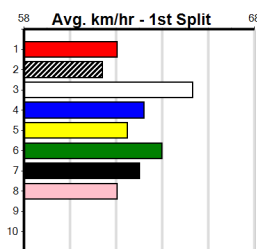

NP ELECTRICAL (300+ RANK)

Distance: 460m, Race Type: Mixed 6/7, Total Prizemoney: $1,530
1st: $1,000, 2nd: $320, 3rd: $160, 4th: $50

Watchdog Tips:

Bet:

Form Box	Wgt	Dist	Track	Date	Time	BON	Margin	1st/2nd (Time)	PIR	Checked	Comment	WR	Split 1	S/P	Grade

TIMMY TIME [7]
BEBD Dog Jan-22 Sire: FERNANDO BALE Dam: ZOOM OUT
Owner(s): C Hose
Winning Distances: < 300m (0) 300 - 399m (1) 400 - 499m (0) 500 - 599m (0) 600 - 699m (0) > 700m (0)
Winning Weights: 30.9(1)
4th (2) 30.5 450 BAL R6 07-Nov-24 26.24 25.56 9.50L MISS GEORGIE LEE (25.60) S/754 . . . 6.94 $15.30 X67
6th (8) 30.6 400 GEL R9 12-Nov-24 23.60 22.54 16.00 CRACKERJACK SCUD S/86 . . . 8.80 $36.70 7
4th (4) 30.0 425 BEN R3 20-Nov-24 24.60 24.19 5.00L WINE LOVER (24.26) M/544 . . SW 6.81 $23.30 7
8th (2) 30.6 460 GEL R4 30-Nov-24 28.07 25.87 30.00 DIFFERENT HERE (25.98) S/858 . . . 7.08 $118.90 7
7th (2) 31.4 460 GEL R7 10-Dec-24 27.14 25.99 13.00 HAPPY INTENTION (26.28) M/666 . . . 6.82 $16.30 7
2nd (2) 31.5 450 WBL R5 23-Dec-24 26.44 25.79 0.50L AUSSIE FLAME (26.42) S/711 . . . 6.88 $19.40 X67
8th (6) 31.6 450 BAL R9 30-Dec-24 26.59 25.46 12.00 PICHOLA RALPHY (25.77) S/648 . . . 6.86 $61.20 T3-7
8th (3) 31.0 450 BAL R9 13-Jan-25 27.07 25.23 27.00 JAZZY HOPE (25.23) M/688 . . VO 6.79 $131.90 T3-7
Last 3 wins NOT included above
1st (4) 30.9 390 BAL R2 07-Oct-24 22.96 22.52 0.75L PAW WAITARA (23.00) M/41 . . . 8.78 $5.20 T3-M

Box History

Bx	1st	2nd	3rd	4th	5th	6th	7th	8th
1	1	1	1					
2		1	1	1	1	3	1	
3		1						1
4	1			1	1			
5			2					
6			1	1			1	1
7							1	
8			1			1		

Prize Best $3005.00
Starts 27.14(2)-10/12/24
Trk/Dts 23-1-2-5
APM 2-0-0-0 1544

BRONZE [6]
F Dog Oct-22 Sire: ASTON RUPEE Dam: VOLTAGE SPIKE
Owner(s): T Deglaitis
Winning Distances: < 300m (0) 300 - 399m (0) 400 - 499m (2) 500 - 599m (0) 600 - 699m (0) > 700m (0)
Winning Weights: 35.0(1) 36.1(1)
3rd (5) 36.3 460 GEL R9 05-Dec-24 26.19 25.51 4.75L GRAVY GIRL (25.87) S/543 . . . 6.86 $1.30 RW
6th (4) 36.3 460 GEL R5 20-Dec-24 26.43 25.94 7.00L ASTON TAMSYN (25.94) M/565 . . . 7.06 $11.20 X67
5- (3) 36.3 450 WBL R10 30-Dec-24 25.98 25.27 5.50L ASTON ADVANCE (25.61) S/876 . . . 6.71 $2.30 SH
7th (5) 36.7 460 GEL R5 03-Jan-25 26.38 25.54 5.00L ASTON BOURKE (26.04) S/777 . . . 7.02 $14.60 X67
5th (8) 36.9 400 GEL R10 10-Jan-25 23.17 22.42 11.00 COOLBAH STATION (22.42) S/76 . . . 8.91 $19.60 X67H
3rd (5) 36.8 450 BAL R10 13-Jan-25 25.59 25.23 1.5L PICHOLA RALPHY (25.50) S/543 . . SW 6.84 $5.50 T3-6
5th (3) 37.0 400 GEL R3 17-Jan-25 23.41 22.51 6.50L BLOW TORCH (22.98) S/65 . . . 8.81 $17.00 X67
5th (3) 36.6 390 WBL R3 23-Jan-25 22.56 21.97 5.50L RESIGN THE PLOW (22.20) S/66 . . . 8.86 $20.00 X67H
Last 3 wins NOT included above
1st (8) 35.0 460 GEL R3 19-Jul-24 26.18 25.17 0.75L PAW ALEXIS (26.22) M/222 . . . 6.79 $13.70 M
1st (3) 36.1 400 GEL R4 05-Nov-24 22.46 22.46 3.75L PAW MADDOX (22.72) M/21 . . . 8.43 $4.60 7

Box History

Bx	1st	2nd	3rd	4th	5th	6th	7th	8th
1			1		1	1		
2		1	1	1				
3	1		1		3			
4						1		
5			2					1
6			1					
7								
8	1				1			

Prize Best $3905.00
Starts 26.18(8)-19/7/24
Trk/Dts 18-2-1-4
APM 7-1-0-2 1767