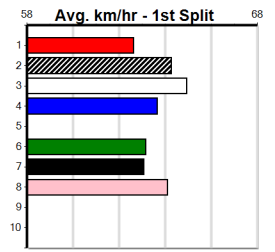

ONE MORE RACE TO GO (300+ RANK)

Distance: 400m, Race Type: Grade 5, Total Prizemoney: $1,530
1st: $1,000, 2nd: $320, 3rd: $160, 4th: $50

Watchdog Tips:

Bet:

Form Box Wgt Dist Track Date Time BON Margin 1st/2nd (Time) PIR Checked Comment W/R Split 1 S/P Grade

EVEN CHANCE [5]

BK Dog Apr-22 Sire: BEAST UNLEASHED Dam: ZIPPING FREEMAN Trainer: Robert Weightman (Haddon)

Owner(s): R Weightman
Winning Distances: < 300m (0) 300 - 399m (2) 400 - 499m (1) 500 - 599m (0) 600 - 699m (0) > 700m (0)

Winning Weights: 34.6(1) 34.9(1) 35.1(1)

Table with columns: Rank, Box, Wgt, Dist, Track, Date, Time, BON, Margin, 1st/2nd (Time), PIR, Checked, Comment, W/R, Split 1, S/P, Grade. Includes race results for 2nd through 7th places.

Last 3 wins NOT included above

Table with columns: Rank, Box, Wgt, Dist, Track, Date, Time, BON, Margin, 1st/2nd (Time), PIR, Checked, Comment, W/R, Split 1, S/P, Grade. Includes race results for 1st through 3rd places.

Box History

Box History table with columns: Bx, 1st, 2nd, 3rd, 4th, 5th, 6th, 7th, 8th. Includes prize and best starts information.

TINKER DAN [5]

RBD Dog Mar-21 Sire: FERNANDO BALE Dam: DYNA BOBBI Trainer: Mark Giddings (Heathcote)

Owner(s): Burns Racing (SYN), C Burns, J Burns
Winning Distances: < 300m (0) 300 - 399m (7) 400 - 499m (4) 500 - 599m (0) 600 - 699m (0) > 700m (0)

Winning Weights: 30.0(1) 31.2(1) 31.8(2) 32.4(1) 32.5(1) 32.6(1) 32.8(3) 33.0(1)

Table with columns: Rank, Box, Wgt, Dist, Track, Date, Time, BON, Margin, 1st/2nd (Time), PIR, Checked, Comment, W/R, Split 1, S/P, Grade. Includes race results for 6th through 1st places.

Last 3 wins NOT included above

Table with columns: Rank, Box, Wgt, Dist, Track, Date, Time, BON, Margin, 1st/2nd (Time), PIR, Checked, Comment, W/R, Split 1, S/P, Grade. Includes race results for 1st through 3rd places.

Box History

Box History table with columns: Bx, 1st, 2nd, 3rd, 4th, 5th, 6th, 7th, 8th. Includes prize and best starts information.

LOCKED AND READY [5]

BK Dog Jun-19 Sire: FULLY LOADED Dam: PRINCESS GEMINI Trainer: John Carr (Devon Meadows)

Owner(s): J Carr
Winning Distances: < 300m (0) 300 - 399m (15) 400 - 499m (8) 500 - 599m (0) 600 - 699m (0) > 700m (0)

Winning Weights: 29.7(1) 30.0(1) 30.2(1) 30.4(2) 30.5(1) 30.6(3) 30.7(1) 30.9(2) 31.0(2) 31.1(2) 31.2(1) 31.3(1) 31.6(1)

Table with columns: Rank, Box, Wgt, Dist, Track, Date, Time, BON, Margin, 1st/2nd (Time), PIR, Checked, Comment, W/R, Split 1, S/P, Grade. Includes race results for 3rd through 8th places.

Last 3 wins NOT included above

Table with columns: Rank, Box, Wgt, Dist, Track, Date, Time, BON, Margin, 1st/2nd (Time), PIR, Checked, Comment, W/R, Split 1, S/P, Grade. Includes race results for 1st through 3rd places.

Box History

Box History table with columns: Bx, 1st, 2nd, 3rd, 4th, 5th, 6th, 7th, 8th. Includes prize and best starts information.

SHINY NEW TOY [5]

BE Dog Apr-22 Sire: SHIMA SHINE Dam: CHUN LI Trainer: Dylan Sharp (Lara)

Owner(s): Vi Aiskar Hundar (SYN), A Lie, J Sharp
Winning Distances: < 300m (0) 300 - 399m (1) 400 - 499m (7) 500 - 599m (0) 600 - 699m (0) > 700m (0)