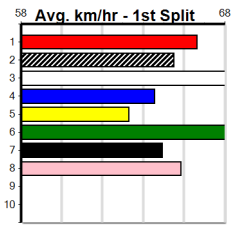

SPORTSBET SAME RACE MULTI

Distance: 400m, Race Type: Mixed 3/4, Total Prizemoney: $3,360
1st: $2,250, 2nd: $690, 3rd: $345, 4th: $75

11

6:38PM

(VIC time)

Watchdog Tips:

0 0 0 0

Bet: