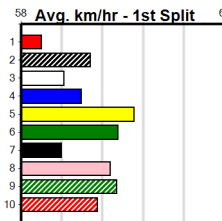

Geelong

THE BECKLEY CENTRE GEELONG

Distance: 460m, Race Type: Maiden, Total Prizemoney: \$2,535
1st: \$1,680, 2nd: \$520, 3rd: \$260, 4th: \$75

2

3:44PM

(VIC time)

Watchdog Tips:

0 0 0 0