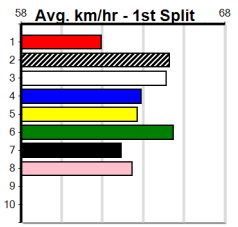

PARKER PUMPS

Distance: 460m, Race Type: Grade 5, Total Prizemoney: $2,925
1st: $1,950, 2nd: $600, 3rd: $300, 4th: $75

7
5:22PM
(VIC time)

Watchdog Tips: **0 0 0 0** Bet: .