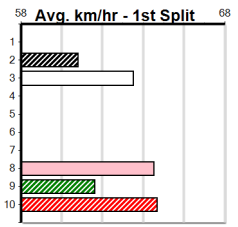

SPORTSBET EVERY DOG HAS ITS DAY

Distance: 400m, Race Type: Maiden, Total Prizemoney: $2,535
1st: $1,680, 2nd: $520, 3rd: $260, 4th: $75

3

4:04PM
(VIC time)

Watchdog Tips: **0** **0** **0** **0** Bet: .

Form	Box	Weight	Dist	Track	Date	Time	BON	Margin	1st/2nd (Time)	PIR	Checked	Comment	W/R	Split 1	S/P	Grade	
1 CANYA ONSLAUGHT (NSW)[M]																	
WBK	D				May-23												SPARE CASH
Trainer: Paul Abela (Parwan)																	
Owner(s): Lalli Cremona (SYN), F Cremona, N Lalli																	
<table border="1"> <thead> <tr><th colspan="8">Winning Boxes</th></tr> <tr><th>1</th><th>2</th><th>3</th><th>4</th><th>5</th><th>6</th><th>7</th><th>8</th></tr> </thead> <tbody> <tr><td>Prize</td><td></td><td></td><td></td><td></td><td></td><td></td><td>$0</td></tr> <tr><td>Best</td><td></td><td></td><td></td><td></td><td></td><td></td><td>FSH</td></tr> <tr><td>Starts</td><td></td><td></td><td></td><td></td><td></td><td></td><td>0-0-0-0</td></tr> <tr><td>Trk/Dst</td><td></td><td></td><td></td><td></td><td></td><td></td><td>0-0-0-0</td></tr> <tr><td>APM</td><td></td><td></td><td></td><td></td><td></td><td></td><td>$0</td></tr> </tbody> </table>																	
2 HOOKED ON YUBARI [M]																	
F	B				Mar-23												CHUN LI
Trainer: Jason Sharp (Lara)																	
Owner(s): Vi Alskar Hundar (SYN), A Lie, J Sharp																	
<table border="1"> <thead> <tr><th colspan="8">Winning Boxes</th></tr> <tr><th>1</th><th>2</th><th>3</th><th>4</th><th>5</th><th>6</th><th>7</th><th>8</th></tr> </thead> <tbody> <tr><td>Prize</td><td></td><td></td><td></td><td></td><td></td><td></td><td>$0.00</td></tr> <tr><td>Best</td><td></td><td></td><td></td><td></td><td></td><td></td><td>FSH</td></tr> <tr><td>Starts</td><td></td><td></td><td></td><td></td><td></td><td></td><td>1-0-0-0</td></tr> <tr><td>Trk/Dst</td><td></td><td></td><td></td><td></td><td></td><td></td><td>0-0-0-0</td></tr> <tr><td>APM</td><td></td><td></td><td></td><td></td><td></td><td></td><td>$0</td></tr> </tbody> </table>																	
3 PRESSURE DOWN (NSW)[M]																	
BK	B				Apr-23												NANGAR GIFT
Trainer: Marcus Lloyd (Balliang)																	
Owner(s): V Lungu																	
<table border="1"> <thead> <tr><th colspan="8">Winning Boxes</th></tr> <tr><th>1</th><th>2</th><th>3</th><th>4</th><th>5</th><th>6</th><th>7</th><th>8</th></tr> </thead> <tbody> <tr><td>Prize</td><td></td><td></td><td></td><td></td><td></td><td></td><td>$0.00</td></tr> <tr><td>Best</td><td></td><td></td><td></td><td></td><td></td><td></td><td>23.80</td></tr> <tr><td>Starts</td><td></td><td></td><td></td><td></td><td></td><td></td><td>1-0-0-0</td></tr> <tr><td>Trk/Dst</td><td></td><td></td><td></td><td></td><td></td><td></td><td>1-0-0-0</td></tr> <tr><td>APM</td><td></td><td></td><td></td><td></td><td></td><td></td><td>$0</td></tr> </tbody> </table>																	
4 STARLIGHT GEMINI [M]																	
BD	B				May-23												STARLIGHT AMY
Trainer: Jason Sharp (Lara)																	
Owner(s): Vi Alskar Hundar (SYN), A Lie, J Sharp																	
<table border="1"> <thead> <tr><th colspan="8">Winning Boxes</th></tr> <tr><th>1</th><th>2</th><th>3</th><th>4</th><th>5</th><th>6</th><th>7</th><th>8</th></tr> </thead> <tbody> <tr><td>Prize</td><td></td><td></td><td></td><td></td><td></td><td></td><td>$0</td></tr> <tr><td>Best</td><td></td><td></td><td></td><td></td><td></td><td></td><td>FSH</td></tr> <tr><td>Starts</td><td></td><td></td><td></td><td></td><td></td><td></td><td>0-0-0-0</td></tr> <tr><td>Trk/Dst</td><td></td><td></td><td></td><td></td><td></td><td></td><td>0-0-0-0</td></tr> <tr><td>APM</td><td></td><td></td><td></td><td></td><td></td><td></td><td>$0</td></tr> </tbody> </table>																	
5 REIKO SURGE [M]																	
BK	D				Mar-23												REIKO ROCKETTA
Trainer: Paul Abela (Parwan)																	
Owner(s): J Fry																	
<table border="1"> <thead> <tr><th colspan="8">Winning Boxes</th></tr> <tr><th>1</th><th>2</th><th>3</th><th>4</th><th>5</th><th>6</th><th>7</th><th>8</th></tr> </thead> <tbody> <tr><td>Prize</td><td></td><td></td><td></td><td></td><td></td><td></td><td>$0</td></tr> <tr><td>Best</td><td></td><td></td><td></td><td></td><td></td><td></td><td>FSH</td></tr> <tr><td>Starts</td><td></td><td></td><td></td><td></td><td></td><td></td><td>0-0-0-0</td></tr> <tr><td>Trk/Dst</td><td></td><td></td><td></td><td></td><td></td><td></td><td>0-0-0-0</td></tr> <tr><td>APM</td><td></td><td></td><td></td><td></td><td></td><td></td><td>$0</td></tr> </tbody> </table>																	
6 DIAMANTINA PEAR [M]																	
RBD	B				Mar-23												DIAMANTINA ROSE
Trainer: Angela Langton (Anakie)																	
Owner(s): CHAMPAGNE PTN (SYN), S Smith, A Langton