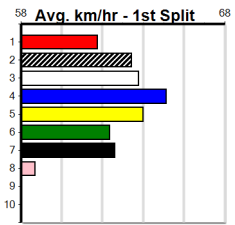

MILLERS MUZZLES

Distance: 460m, Race Type: Mixed 6/7, Total Prizemoney: $2,925
1st: $1,950, 2nd: $600, 3rd: $300, 4th: $75

5

4:39PM
(VIC time)

Watchdog Tips:

0 0 0 0

Bet: