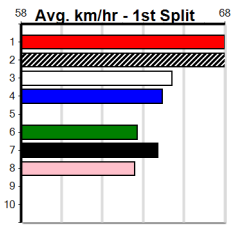

Horsham

SPORTSBET EVERY DOG HAS ITS DAY

12

2:07PM
(VIC time)

Distance: 410m, Race Type: Grade 5, Total Prizemoney: $2,925
1st: $1,950, 2nd: $600, 3rd: $300, 4th: $75

Watchdog Tips: **0 0 0 0** Bet: **.**