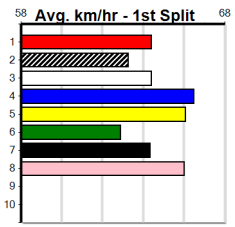

# WATTS PRICE ACCOUNTANTS

Distance: 410m, Race Type: Grade 5, Total Prizemoney: \$2,925  
1st: \$1,950, 2nd: \$600, 3rd: \$300, 4th: \$75