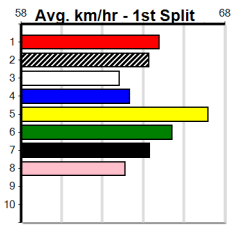

Watchdog Tips: **0 0 0 0** Bet: **.**

Form Box Weight Dist Track Date Time BON Margin 1st/2nd (Time) PIR Checked Comment W/R Split 1 S/P Grade

1 COUNT THE STARS [7]
BE D May-23 TOMMY SHELBY STARLIGHT AMY
Trainer: Dylan Sharp (Lara)
2nd (8) 30.2 400 WGL R1 17-Jan-25 22.93 22.40 0.10LPRINCESS PANDA (22.92) M/44 . . . . 8.53 $10.10 M
1st (1) 30.1 400 GEL R3 24-Jan-25 22.87 22.24 4.50LTINKER DREW (23.19) M/11 . . . . 8.59 $2.90 M
4th (2) 30.5 400 GEL R9 31-Jan-25 23.02 22.51 4.25LANGRY CHIEF (22.73) M/84 . . . . 8.79 $25.80 X67
Owner(s): Vi Alskar Hundar (SYN), A Lie, J Sharp

Winning Boxes							
1	2	3	4	5	6	7	8
1							
Prize							
Best							
Starts							
Trk/Dst							
APM							

2 PAW MAUD (NSW)[7]
RBD B Mar-23 YOZO BALE QUINA BALE
Trainer: Robert Camilleri (Lara)
4th (6) 26.6 390 WBL R1 19-Dec-24 22.81 21.82 6.00LBRIELLE (22.41) M/74 . . . . 9.06 $15.40 M
1st (6) 26.4 450 WBL R1 23-Dec-24 26.28 25.79 3.00LWHIPPING ALONG (26.49) M/131 . . . . 6.84 $2.40 M
2nd (1) 26.5 450 SHP R5 02-Jan-25 25.93 25.51 2.25LTOO COLD (25.79) M/544 . . . . 6.82 $11.10 T3-RW
3rd (8) 25.9 390 WBL R3 09-Jan-25 22.39 21.75 7.50LMAGIC MILEY (21.88) S/87 . . . . 8.93 $14.10 X67
Owner(s): B Wheeler

Winning Boxes							
1	2	3	4	5	6	7	8
1							
Prize							
Best							
Starts							
Trk/Dst							
APM							

3 ONE HAND CLAP [6]
BK D Nov-22 EXPLOSIVE BOY COCO NOVA
Trainer: Simone Fisher (Lara)
6th (1) 33.4 390 SHP R3 21-Dec-24 22.96 22.17 8.50LSASSY SPICE (22.38) S/66 . . . . 8.90 $4.50 6G
2nd (7) 33.3 390 WBL R9 07-Jan-25 22.58 21.88 1.00L COLLINDA POPS (22.51) S/33 . . . . 8.69 $3.30 X67
2nd (5) 33.8 435 SLE R4 24-Jan-25 24.70 24.22 3.5LASTON SHEKEL (24.47) S/533 . . . . 5.31 $24.40 RW
7th (5) 34.1 435 SLE R2 02-Feb-25 25.19 23.85 11.00LLAMBRICK ROAD (24.42) S/667 . . . . 5.47 $9.80 X67
Owner(s): L Edgerton

Winning Boxes							
1	2	3	4	5	6	7	8
						1	1
Prize							
Best							
Starts							
Trk/Dst							
APM							

4 FLEETWOOD ODIN [6]
BKW D Feb-23 FERNANDO BALE CIRCLE OF DREAMS
Trainer: Heather Baxter (Murtoa)
1st (2) 32.5 410 HOR R2 13-Dec-24 23.27 23.27 6.50LHI GOOD THANKS (23.70) M/11 . . SW . 10.44 $1.60 M
1st (2) 32.3 410 HOR R3 23-Dec-24 23.52 23.13 5.00LMIDDLE EARTH (23.86) M/31 . . . . 10.57 $1.80 7
4th (7) 32.5 410 HOR R3 27-Dec-24 24.11 23.28 8.00LLEONESSA (23.58) M/66 . . . . 10.79 $6.00 6G
8th (7) 32.3 450 BAL R5 01-Jan-25 26.33 25.18 13.00LPAW BARTON (25.42) S/788 . . V14 . 6.89 $15.40 X67
Owner(s): CHAMPAGNE PTN (SYN), S Smith, A Langton

Winning Boxes							
1	2	3	4	5	6	7	8
	2						
Prize							
Best							
Starts							
Trk/Dst							
APM							

5 FAWN BEAST [6]
F B Mar-23 BEAST UNLEASHED MINNIE BANJO
Trainer: Tracie Price (Compton)
1st (7) 25.8 400 MTG R4 26-Dec-24 23.34 22.98 0.75LBLUE TO BURN (23.40) M/66 . . . . 11.03 $3.70 RW
7th (8) 25.9 400 MTG R5 02-Jan-25 27.88 22.90 66.00LBLUE TO BURN (23.25) 0 . . . . VINJ(14) 14.40 $4.60 RW
2nd (8) 26.7 395 MBR R3 24-Jan-25 22.53 22.15 2.00LLADY BUICK (22.39) M/66 . . . . 5.07 $13.00 6
6th (2) 26.5 400 MTG R6 30-Jan-25 23.98 23.12 12.00LOUR DAMIRO (23.18) M/66 . . . . 11.33 $3.30 RW
Owner(s): G Comans

Winning Boxes							
1	2	3	4	5	6	7	8
						1	1
Prize							
Best							
Starts							
Trk/Dst							
APM