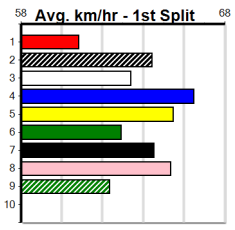

Horsham

CRYMELON KENNELS

Distance: 410m, Race Type: Grade 5 T3, Total Prizemoney: $2,925
1st: $1,950, 2nd: $600, 3rd: $300, 4th: $75

4

11:42AM

(VIC time)

Watchdog Tips: **0 0 0 0** Bet: **0**