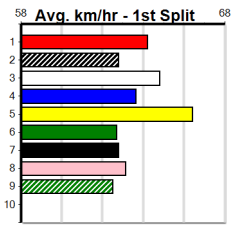

Horsham

LOCKS CONSTRUCTIONS

Distance: 485m, Race Type: Mixed 6/7, Total Prizemoney: $3,340
1st: $2,230, 2nd: $690, 3rd: $345, 4th: $75

6

12:16PM

(VIC time)

Watchdog Tips:

0 0 0 0

Bet: