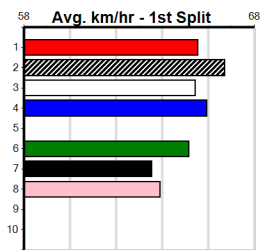

Owner(s):

Winning Distances: < 300m (0) 300 - 399m (0) 400 - 499m (0) 500 - 599m (0) 600 - 699m (0) > 700m (0)

Winning Weights:

Box History

CHS GROUP

Distance: 410m, Race Type: Grade 6, Total Prizemoney: \$2,925
1st: \$1,950, 2nd: \$600, 3rd: \$300, 4th: \$75