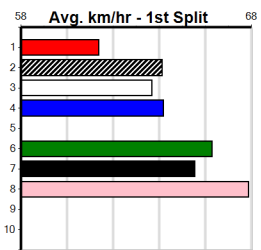

ON-SITE ENGINEERING

Distance: 485m, Race Type: Mixed 4/5, Total Prizemoney: $3,875
1st: $2,600, 2nd: $800, 3rd: $400, 4th: $75

Watchdog Tips: [ ] [ ] [ ] [ ] [ ] Bet: [ ]

PLAY THE MINUTES [5]
WBK Dog May-22 Sire: FERNANDO BALE Dam: ZIPPING TIFFANY
Owner(s): THE SIP (SYN), J Harradine, T Redmond, W Vassallo
Trainer: Garry George (Beulah)
Winning Distances: < 300m (0) 300 - 399m (0) 400 - 499m (4) 500 - 599m (0) 600 - 699m (0) > 700m (0)
Winning Weights: 32.0(1) 32.1(2) 32.4(1)
Box History table with 8 columns (1st-8th) and 8 rows (Bx 1-8) showing race results.

PAW FARINA (NSW)[5]
RBD Dog Feb-23 Sire: CHRISTO BALE Dam: WANNA ALLEN
Owner(s): B Wheeler
Trainer: Robert Camilleri (Lara)
Winning Distances: < 300m (0) 300 - 399m (0) 400 - 499m (2) 500 - 599m (1) 600 - 699m (0) > 700m (0)
Winning Weights: 36.1(2) 36.2(1)
Box History table with 8 columns (1st-8th) and 8 rows (Bx 1-8) showing race results.

ANNA RHODE [5]
WF Bitch Jul-21 Sire: FERNANDO BALE Dam: DELTA RHODE
Owner(s): M Byron
Trainer: Kevin Finn (Warrnambool)
Winning Distances: < 300m (0) 300 - 399m (4) 400 - 499m (2) 500 - 599m (3) 600 - 699m (0) > 700m (0)
Winning Weights: 28.5(2) 28.7(1) 28.9(1) 29.0(2) 29.1(1) 29.3(1) 29.6(1)
Box History table with 8 columns (1st-8th) and 8 rows (Bx 1-8) showing race results.

SHARP THIEF [5]
WBE Bitch Sep-21 Sire: FERNANDO BALE Dam: MILLETT
Owner(s): W Smith
Trainer: Stuart Sharam (Penola)
Winning Distances: < 300m (0) 300 - 399m (0) 400 - 499m (2) 500 - 599m (3) 600 - 699m (0) > 700m (0)
Winning Weights: 30.1(1) 30.6(2) 30.7(1) 30.8(1)
Box History table with 8 columns (1st-8th) and 8 rows (Bx 1-8) showing race results.

*** VACANT BOX ***
Sire: Dam:
Owner(s):
Trainer:
Winning Distances: < 300m (0) 300 - 399m (0) 400 - 499m (0) 500 - 599m (0) 600 - 699m (0) > 700m (0)
Winning Weights:
Box History table with 8 columns (1st-8th) and 8 rows (Bx 1-8) showing race results.

1

2

3

4

5