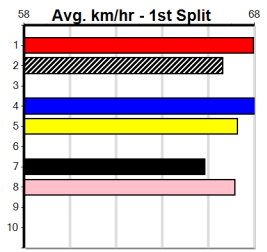

Horsham

HORSHAM DOORS & GLASS

11

1:47PM

(VIC time)

Distance: 410m, Race Type: Mixed 3/4, Total Prizemoney: \$3,360
1st: \$2,250, 2nd: \$690, 3rd: \$345, 4th: \$75

Watchdog Tips: [] [] [] []

Bet: []