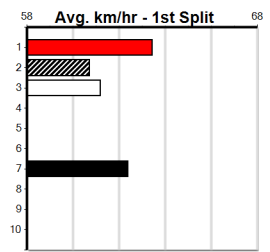

Horsham

SPORTSBET SAME RACE MULTI

1

10:44AM

(VIC time)

Distance: 410m, Race Type: Maiden, Total Prizemoney: $2,535
1st: $1,680, 2nd: $520, 3rd: $260, 4th: $75

Watchdog Tips:

Bet:

Form	Box	Wgt	Dist	Track	Date	Time	BON	Margin	1st/2nd (Time)	PIR	Checked	Comment	WR	Split	S/P	Grade

1

SOLAR TESS [M]
BK Bitch Jan-23 Sire: GOOD ODDS HARADA Dam: JILLIBY CAZ
Owner(s): V Millington Trainer: Nathan Jenner (Landsborough)
Winning Distances: < 300m (0) 300 - 399m (0) 400 - 499m (0) 500 - 599m (0) 600 - 699m (0) > 700m (0)
Winning Weights:

Pos	Wgt	Dist	Track	Date	Time	BON	Margin	1st/2nd (Time)	PIR	Checked	Comment	WR	Split	S/P	Grade
5th (3)	25.2	410	HOR	R1	03-Dec-24	24.02	23.06	14.00 DESIRED (23.11)	M/44	.	.	.	10.73	$36.70 M	
2nd (3)	24.8	410	HOR	R2	07-Dec-24	23.68	23.34	3.00L MIDDLE EARTH (23.49)	S/12	.	.	.	10.44	$13.70 M	
4th (3)	24.7	410	HOR	R2	13-Dec-24	24.03	23.27	11.00 FLEETWOOD ODIN (23.27)	M/44	.	.	.	10.90	$10.40 M	
5th (4)	24.8	410	HOR	R2	23-Dec-24	24.28	23.13	11.00 PAT CARD (23.52)	Q/65	.	.	.	10.80	$39.60 M	
6th (8)	25.0	410	HOR	R1	06-Jan-25	24.20	22.89	15.00 PAW SAKAKIBURA (23.21)	M/87	.	.	.	10.82	$33.50 M	
5th (4)	25.3	410	HOR	R1	14-Jan-25	24.33	23.00	9.50L DIAMANTINA OPAL (23.67)	M/54	.	.	.	11.15	$15.20 M	
7th (4)	25.3	450	WBL	R1	20-Jan-25	26.69	25.84	12.00 STATE OF MADNESS (25.91)	M/777	.	.	.	7.03	$13.80 M	
5th (6)	25.3	450	WBL	R4	03-Feb-25	26.45	25.72	5.50L GO BACK (26.07)	Q/674	.	.	.	6.80	$23.80 M	

Last 3 wins NOT included above

Box	1st	2nd	3rd	4th	5th	6th	7th	8th
1					1	1		
2							1	1
3								
4								
5								
6								
7								
8								

Prize Best	$905.00
Starts	23.68(3)-7/12/24
Trk/Dts	19-0-1-1
APM	14-0-1-1
	605

2

PUMPING MAGIC [M]
DKBD Dog Feb-23 Sire: BERNARDO Dam: SMOKIN' CINDY
Owner(s): T Tufo Trainer: Tony Tufo (Labetouche)
Winning Distances: < 300m (0) 300 - 399m (0) 400 - 499m (0) 500 - 599m (0) 600 - 699m (0) > 700m (0)
Winning Weights:

Pos	Wgt	Dist	Track	Date	Time	BON	Margin	1st/2nd (Time)	PIR	Checked	Comment	WR	Split	S/P	Grade
4th (7)	33.0	400	WGL	R1	06-Dec-24	23.53	22.44	8.00L PRECINCT (22.98)	S/87	.	.	.	8.89	$7.70 M	

Last 3 wins NOT included above

Box	1st	2nd	3rd	4th	5th	6th	7th	8th
1								
2								
3								
4								
5								
6								
7								
8								

Prize Best	$75.00
Starts	FSH
Trk/Dts	1-0-0-0
APM	0-0-0-0
	45