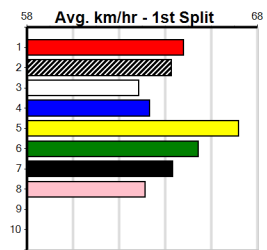

WEBBICON MARINE

Distance: 410m, Race Type: Mixed 6/7, Total Prizemoney: $2,925
1st: $1,950, 2nd: $600, 3rd: $300, 4th: $75

Watchdog Tips:

Bet:

Table with columns: Form Box, Wgt, Dist, Track, Date, Time, BON, Margin, 1st/2nd (Time), PIR, Checked, Comment, WR, Split 1, S/P, Grade

COUNT THE STARS [7]
BE Dog May-23 Sire: TOMMY SHELBY Dam: STARLIGHT AMY
Owner(s): Vi Alskar Hundar (SYN), A Lie, J Sharp
Trainer: Dylan Sharp (Lara)
Box History table and Prize Best Starts Trk/Dts APM summary.

PAW MAUD (NSW)[7]
RBD Bitch Mar-23 Sire: YOZO BALE Dam: QUINA BALE
Owner(s): B Wheeler
Trainer: Robert Camilleri (Lara)
Box History table and Prize Best Starts Trk/Dts APM summary.

ONE HAND CLAP [6]
BK Dog Nov-22 Sire: EXPLOSIVE BOY Dam: COCO NOVA
Owner(s): L Edgerton
Trainer: Simone Fisher (Lara)
Box History table and Prize Best Starts Trk/Dts APM summary.

FLEETWOOD ODIN [6]
BKW Dog Feb-23 Sire: FERNANDO BALE Dam: CIRCLE OF DREAMS
Owner(s): CHAMPAGNE PTN (SYN), S Smith, A Langton
Trainer: Heather Baxter (Murtoa)
Box History table and Prize Best Starts Trk/Dts APM summary.

FAWN BEAST [6]
F Bitch Mar-23 Sire: BEAST UNLEASHED Dam: MINNIE BANJO
Owner(s): G Comans
Trainer: Tracie Price (Compton)
Box History table and Prize Best Starts Trk/Dts APM summary.