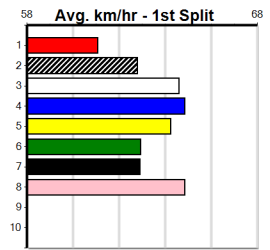

WARRACK BUTCHERY

Distance: 410m, Race Type: Grade 7, Total Prizemoney: $2,925
1st: $1,950, 2nd: $600, 3rd: $300, 4th: $75

Watchdog Tips: [ ] [ ] [ ] [ ] Bet: [ ]

Form Box Wgt Dist Track Date Time BON Margin 1st/2nd (Time) PIR Checked Comment W/R Split 1 S/P Grade

COUNTY ART [7]
BEF Dog Nov-22 Sire: FERAL FRANKY Dam: ART NOVEAU
Owner(s): CHAMPAGNE PTN (SYN), S Smith, A Langton
Trainer: Heather Baxter (Murtoa)
Winning Distances: < 300m (0) 300 - 399m (1) 400 - 499m (0) 500 - 599m (0) 600 - 699m (0) > 700m (0)
Winning Weights: 33.7(1)
4th (1) 32.5 460 GEL R4 27-Sep-24 26.42 25.56 9.50L PAW RIVAL (25.77) M/346 . . . W 6.69 $20.40 M
3rd (4) 32.4 460 GEL R3 04-Oct-24 26.52 25.69 4.75L EXTINGUISH (26.19) M/432 . . . 6.98 $7.80 MH
7th (3) 32.5 460 GEL R4 11-Oct-24 26.75 25.86 12.00 PAW GORDY (25.95) M/556 . . . 6.79 $45.10 MF
3rd (4) 32.6 460 GEL R2 30-Oct-24 26.50 26.09 6.00L SNITCH ADAMS (26.10) M/543 . . . 6.82 $23.30 M
5th (7) 32.9 460 GEL R2 22-Nov-24 26.75 25.89 12.00 HONEY BUNNY (25.93) S/666 . . . 6.89 $7.40 M
4th (5) 32.9 400 GEL R2 20-Dec-24 23.31 22.43 3.5L SUNNY BOY (23.07) S/84 . . . 8.65 $11.90 M
1st (2) 33.7 390 BAL R2 20-Jan-25 22.41 22.23 1.25L BLACKPOOL LUCKY (22.49) M/41 . . . 8.61 $2.80 M
Last 3 wins NOT included above
Prize Best $1570.00
Starts 7-1-0-2
Trk/Dts 0-0-0-0
APM 1290

BARELLEN LACE [7]
BEED Bitch Apr-22 Sire: FERAL FRANKY Dam: BARELLEN PEARL
Owner(s): A King
Trainer: Alfred King (Sulky)
Winning Distances: < 300m (0) 300 - 399m (1) 400 - 499m (0) 500 - 599m (0) 600 - 699m (0) > 700m (0)
Winning Weights: 27.4(1)
4th (2) 27.6 410 HOR R10 09-Jul-24 23.74 22.97 4.50L IDYLLIC LAYLA (23.43) Q/11 . . . 10.38 $15.70 7
4th (4) 28.0 410 HOR R2 16-Jul-24 24.19 23.34 6.50L SMILING BEE (23.74) M/44 . . . 10.72 $14.20 7
6th (7) 28.4 450 BAL R9 28-Jul-24 26.43 25.57 13.00 REIKO DUSTY (25.57) M/234 . . . 6.66 $26.80 T3-7
8th (3) 28.2 450 BAL R6 23-Aug-24 26.96 25.41 17.00 MITZI ROCKS (25.79) M/668 . . . 6.86 $75.30 7
7th (7) 28.3 390 BAL R9 16-Sep-24 23.36 22.20 10.00 DARK BEFORE DAWN (22.69) M/86 . . . SW 8.98 $10.20 T3-7
7th (2) 28.5 390 BAL R13 31-Oct-24 23.29 22.23 8.50L SAINT XAVIER (22.70) M/37 . . . 8.64 $37.70 7
6th (7) 29.3 450 BAL R7 20-Jan-25 26.41 25.32 13.00 LAMIA NONNA MARY (25.56) S/845 . . . 6.81 $101.40 SH
4th (1) 29.3 450 BAL R12 27-Jan-25 26.56 25.74 9.50L PAW JUDD (25.90) Q/112 . . . 6.67 $18.20 T3-7
Last 3 wins NOT included above
1st (6) 27.4 390 BAL R2 23-Jun-24 22.48 22.22 4.75L TWISTED FIZZER (22.81) M/11 . . . SW 8.65 $50.90 T3-M
Prize Best $1200.00
Starts 23.74(2)-9/7/24
Trk/Dts 14-1-0-0
APM 280