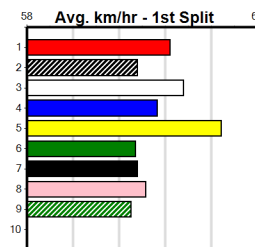

LOCKS CONSTRUCTIONS

6

12:16PM

(VIC time)

Distance: 485m, Race Type: Mixed 6/7, Total Prizemoney: $3,340
1st: $2,230, 2nd: $690, 3rd: $345, 4th: $75

Watchdog Tips: [ ] [ ] [ ] [ ] Bet: [ ]

Form Box Wgt Dist Track Date Time BON Margin 1st/2nd (Time) PIR Checked Comment W/R Split 1 S/P Grade

STAR SIXTY SIX [7]

BE Dog May-23 Sire: TOMMY SHELBY Dam: STARLIGHT AMY
Owner(s): Vi Alskar Hundar (SYN), A Lie, J Sharp
Winning Distances: < 300m (0) 300 - 399m (0) 400 - 499m (1) 500 - 599m (0) 600 - 699m (0) > 700m (0)
Winning Weights: 32.8(1)

Box	1st	2nd	3rd	4th	5th	6th	7th	8th
1							1	
2								
3								
4								
5					1			
6	1							
7			1					
8								

Prize Best Starts Trk/Dts APM: $2595.00, FSH, 4-1-0-1, 0-0-0-0, 2595

Trainer: Jason Sharp (Lara)

Last 3 wins NOT included above

SOLAR EBONY [7]

BE Bitch Dec-22 Sire: FERAL FRANKY Dam: SOLAR LIFE
Owner(s): V Millington
Winning Distances: < 300m (0) 300 - 399m (0) 400 - 499m (1) 500 - 599m (0) 600 - 699m (0) > 700m (0)
Winning Weights: 26.0(1)

Box	1st	2nd	3rd	4th	5th	6th	7th	8th
1								
2		3		1	2			
3			1					
4		1		1				1
5		1			1			
6	1				1	1		
7				2				
8			1		1	1		

Prize Best Starts Trk/Dts APM: $5100.00, 28.27(6)-6/1/25, 21-1-5-2, 1-0-0-0, 3762

Trainer: Victor Millington (Mt Cole)

Last 3 wins NOT included above

MORAINE JOKER [7]

RBD Dog Jan-23 Sire: HOOKED ON SCOTCH Dam: MORAINE IZZY
Owner(s): MORaine (SYN), G Judd, S Judd
Winning Distances: < 300m (0) 300 - 399m (0) 400 - 499m (0) 500 - 599m (1) 600 - 699m (0) > 700m (0)
Winning Weights: 27.7(1)

Box	1st	2nd	3rd	4th	5th	6th	7th	8th
1								
2	1	1						
3					1			
4					1			1
5						1	2	
6		1						
7				3				1
8				2				

Prize Best Starts Trk/Dts APM: $3625.00, 27.77(4)-19/11/24, 21-1-2-2, 2-0-0-0, 2136

Trainer: Peter Fulton (Ecklin South)

Last 3 wins NOT included above

ENZO ENVY [7]

BK Dog Apr-22 Sire: MY REDEEMER Dam: BELLE'S ON BOOST
Owner(s): D Smith
Winning Distances: < 300m (0) 300 - 399m (0) 400 - 499m (1) 500 - 599m (0) 600 - 699m (0) > 700m (0)
Winning Weights: 32.7(1)

Box	1st	2nd	3rd	4th	5th	6th	7th	8th
1								
2		2						1
3			1		1			1
4				1		2		
5								
6			1		1			
7	1					1	1	1
8				1		1		

Prize Best Starts Trk/Dts APM: $4165.00, FSTD, 21-1-2-4, 0-0-0-0, 703

Trainer: Danielle Smith (Lara)

Last 3 wins NOT included above

PAW ELECTRA (NSW)[7]

WBK Bitch Apr-23 Sire: ALLEN DEED Dam: LILA BALE
Owner(s): B Wheeler
Winning Distances: < 300m (0) 300 - 399m (1) 400 - 499m (0) 500 - 599m (0) 600 - 699m (0) > 700m (0)
Winning Weights: 25.3(1)

Box	1st	2nd	3rd	4th	5th	6th	7th	8th
1	1			1				1
2		1						
3								
4								
5			1					
6				1				
7				1				
8								

Prize Best Starts Trk/Dts APM: $2020.00, FSTD, 7-1-1-1, 0-0-0-0, 1901

Trainer: Robert Camilleri (Lara)

Last 3 wins NOT included above