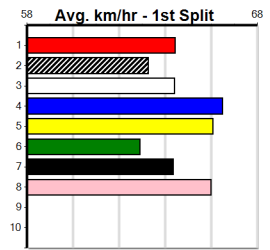

WATTS PRICE ACCOUNTANTS

Distance: 410m, Race Type: Grade 5, Total Prizemoney: $2,925
1st: $1,950, 2nd: $600, 3rd: $300, 4th: $75

Watchdog Tips:

Bet:

Table with columns: Form Box, Wgt, Dist, Track, Date, Time, BON, Margin, 1st/2nd (Time), PIR, Checked, Comment, W/R, Split 1, S/P, Grade

COLLINDA LAW [5]
BK Dog May-22 Sire: ASTON DEE BEE Dam: AUDACIOUS BELL
Owner(s): S Tyler
Trainer: Jordan Mcquillen (Lara)
Winning Distances: < 300m (0) 300 - 399m (1) 400 - 499m (6) 500 - 599m (0) 600 - 699m (0) > 700m (0)
Winning Weights: 34.9(1) 35.5(1) 35.6(2) 36.0(1) 36.1(1) 36.6(1)
Box History table and Prize Best Starts table included.

MANGO CANS (SA)[5]
WF Dog May-22 Sire: FERNANDO BALE Dam: TANGELO FIRE
Owner(s): Beep Beep (SYN), M Trzeciak, C Ahl, T Ahl
Trainer: Tracie Price (Compton)
Winning Distances: < 300m (0) 300 - 399m (2) 400 - 499m (4) 500 - 599m (5) 600 - 699m (0) > 700m (0)
Winning Weights: 30.5(2) 30.7(2) 30.9(2) 31.0(1) 31.3(1) 31.5(1) 31.7(1) 31.8(1)
Box History table and Prize Best Starts table included.

ORSON FURY [5]
BD Dog Apr-21 Sire: ORSON ALLEN Dam: COME ON CHARLIZE
Owner(s): I Bibby
Trainer: Ian Bibby (Warracknabeal)
Winning Distances: < 300m (0) 300 - 399m (0) 400 - 499m (6) 500 - 599m (0) 600 - 699m (0) > 700m (0)
Winning Weights: 29.7(1) 29.8(1) 30.0(1) 30.2(1) 30.6(2)
Box History table and Prize Best Starts table included.

VILMA BALE (NSW)[5]
WBK Bitch May-22 Sire: ALLEN DEED Dam: WANNA ALLEN
Owner(s): B Wheeler
Trainer: Rebecca Gibbons (Avalon)
Winning Distances: < 300m (0) 300 - 399m (1) 400 - 499m (2) 500 - 599m (3) 600 - 699m (0) > 700m (0)
Winning Weights: 29.3(1) 29.6(1) 29.7(2) 29.8(1) 30.4(1)
Box History table and Prize Best Starts table included.

IDRON BALE (NSW)[5]
RBD Dog Mar-22 Sire: FERNANDO BALE Dam: IDRIA BALE
Owner(s): FISHOUNDS (SYN), D Fisher, S Fisher
Trainer: Simone Fisher (Lara)
Winning Distances: < 300m (0) 300 - 399m (3) 400 - 499m (4) 500 - 599m (0) 600 - 699m (0) > 700m (0)
Winning Weights: 30.6(1) 30.9(2) 31.0(1) 31.2(1) 31.6(1) 31.7(1)
Box History table and Prize Best Starts table included.