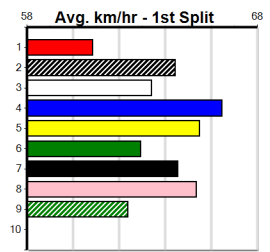

CRYMELON KENNELS

Distance: 410m, Race Type: Grade 5 T3, Total Prizemoney: $2,925
1st: $1,950, 2nd: $600, 3rd: $300, 4th: $75

Watchdog Tips:

Bet:

Table with columns: Form Box, Wgt, Dist, Track, Date, Time, BON, Margin, 1st/2nd (Time), PIR, Checked, Comment, W/R, Split 1, S/P, Grade

1 PYRENEES BLAZER [5]
BK Dog Feb-21 Sire: MEPUNGA BLAZER Dam: KALANI WILLOW
Owner(s): I Robinson
Trainer: Ian Robinson (Avoca)
Winning Distances: < 300m (0) 300 - 399m (1) 400 - 499m (7) 500 - 599m (0) 600 - 699m (0) > 700m (0)
Winning Weights: 28.1(1) 28.4(1) 28.6(1) 29.0(1) 29.3(4)
Box History table and Prize Best Starts table included.

2 RABADA [5]
BK Dog Dec-21 Sire: TOMMY SHELBY Dam: CHLOE LOUISE
Owner(s): FISHOUNDS (SYN), D Fisher, S Fisher
Trainer: Simone Fisher (Lara)
Winning Distances: < 300m (0) 300 - 399m (2) 400 - 499m (7) 500 - 599m (0) 600 - 699m (0) > 700m (0)
Winning Weights: 31.6(1) 31.7(1) 31.8(1) 32.0(2) 32.2(2) 32.3(1) 33.0(1)
Box History table and Prize Best Starts table included.

3 WESTERN BALE (NSW)[5]
BK Dog Jan-22 Sire: BARCIA BALE Dam: WELSLY BALE
Owner(s): A Gurry
Trainer: Andrea Gurry (Nhill)
Winning Distances: < 300m (0) 300 - 399m (5) 400 - 499m (2) 500 - 599m (0) 600 - 699m (0) > 700m (0)
Winning Weights: 36.0(1) 36.1(1) 36.3(1) 37.9(1) 38.3(1) 38.4(1) 38.6(1)
Box History table and Prize Best Starts table included.

4 I'M HONEY [5]
F Bitch May-22 Sire: FLYING RICCIARDO Dam: I'M POPPY
Owner(s): D Smith
Trainer: Danielle Smith (Lara)
Winning Distances: < 300m (0) 300 - 399m (0) 400 - 499m (1) 500 - 599m (5) 600 - 699m (0) > 700m (0)
Winning Weights: 26.5(1) 26.6(1) 27.0(2) 27.2(1) 27.7(1)
Box History table and Prize Best Starts table included.

5 AUSSIE SUPREME [5]
RF Dog Oct-21 Sire: AUSSIE INFRARED Dam: DOUBLE SUPREME
Owner(s): T Tufo
Trainer: Tony Tufo (Labetouche)
Winning Distances: < 300m (0) 300 - 399m (5) 400 - 499m (3) 500 - 599m (0) 600 - 699m (0) > 700m (0)
Winning Weights: 32.6(1) 32.8(1) 33.0(1) 33.1(2) 33.2(1) 33.3(1) 33.4(1)
Box History table and Prize Best Starts table included.