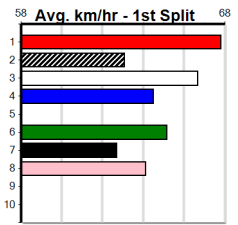

MADE SOLUTIONS ELECTRICAL AND DAT

Distance: 425m, Race Type: Mixed 4/5, Total Prizemoney: $1,530
1st: $1,000, 2nd: $320, 3rd: $160, 4th: $50

4

3:24PM

(VIC time)

Watchdog Tips:

0 0 0 0

Bet:

Form	Box	Weight	Dist	Track	Date	Time	BON	Margin	1st/2nd (Time)	PIR	Checked	Comment	W/R	Split 1	S/P	Grade

1 SYDNEY SHOW [4]

LTFW D Sep-21 FERNANDO BALE SUPER TORA

Trainer: Ronald Rogers (Long Gully)

5th (4)	33.7	525	WAG	R8	08-Nov-24	30.58	29.94	6.50	LORLI BALE (30.14)	Q/1	.	.	.	5.26	$9.50	SH
5th (6)	32.9	300	HVL	R5	01-Dec-24	16.77	16.23	1.75	LEARLY SECRETS (16.67)	.	.	.	.	3.94	$5.20	X45
3rd (6)	33.2	410	HOR	R6	17-Dec-24	23.68	23.14	6.00	ANOTHER HOUDINI (23.27)	M/45	.	.	.	10.51	$3.20	FFA
4th (8)	33.2	390	SHP	R10	23-Dec-24	22.36	22.17	2.75	LINKER DOT (22.17)	M/44	.	.	.	8.55	$3.10	X45

Owner(s): D Bunn

Winning Boxes

1	2	3	4	5	6	7	8
3	1	1	2		2	3	3
Prize	$46,840.00						
Best	23.84						
Starts	64-15-5-6						
Trk/Dst	4-1-0-1						
APM	$7148						

2 MOBILE LAD [5]

BK D Sep-22 FERAL FRANKY LADY PANDORA

Trainer: Peter Knott (Carnegie)

5th (2)	31.5	390	SHP	R10	12-Dec-24	22.67	21.78	4.50	MISS MARCELINE (22.36)	M/46	.	SW	.	8.53	$2.90	RW
2nd (2)	31.1	400	GEL	R13	07-Jan-25	22.93	22.62	0.25	LFULL GLAMOUR (22.92)	Q/22	.	.	.	8.57	$1.90	5
5th (4)	30.9	425	BEN	R10	16-Jan-25	24.61	24.16	3.00	LINKER DAN (24.41)	M/555	.	.	.	6.79	$7.10	T3-5
1st (1)	31.1	390	SHP	R6	23-Jan-25	22.41	22.31	0.025	LBROADWAY ICON (22.41)	M/32	.	.	.	8.58	$4.00	T3-5

Owner(s): P Jorgensen

Winning Boxes

1	2	3	4	5	6	7	8
1		1	2				
Prize	$5,320.00						
Best	24.61						
Starts	13-4-1-0						
Trk/Dst	3-0-0-0						
APM	$3720						

3 POST THE ZIPPER (QLD)[5]

BK D Mar-21 HARD STYLE RICO RYALL

Trainer: Robert Hayes (Toolleen)

6th (1)	32.7	390	SHP	R11	09-Dec-24	22.44	21.77	10.00	LIMANI (21.77)	M/55	.	.	.	8.50	$19.20	FFA
6th (7)	32.3	390	SHP	R11	23-Dec-24	22.63	22.17	6.50	MIKE ANGELO ZEAL (22.19)	M/54	.	.	.	8.48	$12.10	5
4th (3)	32.8	425	BEN	R9	10-Jan-25	24.35	23.58	7.00	LLEKTRA FRED (23.87)	M/333	.	.	.	6.54	$14.50	5
2nd (7)	32.0	425	BEN	R3	17-Jan-25	24.27	23.55	1.00	CORNHILL PRINCE (24.20)	M/211	.	.	.	6.51	$24.60	5

Owner(s): R Hayes

Winning Boxes

1	2	3	4	5	6	7	8
3				1			3
Prize	$28,292.63						
Best	24.14						
Starts	78-7-18-19						
Trk/Dst	6-0-2-1						
APM	$3133						

4 RAPIDFIRE MORRIS [5]

BK D Apr-22 FABREGAS WYNBURN LUCIFER

Trainer: Josh Duncan (Mount Camel)

2nd (5)	36.0	400	GEL	R10	01-Nov-24	22.85	22.44	2.00	LEGGETT BALE (22.72)	M/65	.	.	.	8.55	$28.60	X45
5th (2)	36.0	400	GEL	R9	08-Nov-24	23.16	22.39	11.00	DESCRIPTION (22.39)	M/57	.	.	.	8.69	$10.50	FFA
2nd (2)	35.0	390	SHP	R11	27-Jan-25	22.50	22.23	1.5	LITTLE MISS ENVY (22.40)	M/44	.	.	.	8.77	$6.60	5
4= (4)	35.6	350	HVL	R7	02-Feb-25	19.46	19.03	3.00	PAW WALDO (19.25)	M/8	.	.	.	6.74	$23.70	5

Owner(s): J Duncan

Winning Boxes

1	2	3	4	5	6	7	8
2	1	1					
Prize	$12,722.50						
Best	FSH						
Starts	25-4-6-4						
Trk/Dst	0-0-0-0						
APM	$3954						

5 *** VACANT BOX ***

Trainer:

Owner(s):

Winning Boxes

1	2	3	4	5	6	7	8