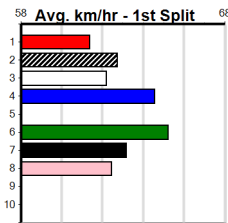

3

3:09PM
(VIC time)

Watchdog Tips: 0 0 0 0 **Bet:** .