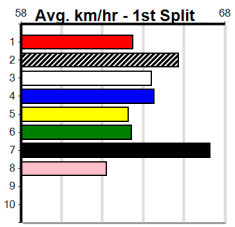

Bendigo

SHIMA SHINE AT STUD

Distance: 425m, Race Type: Grade 5, Total Prizemoney: $1,530
1st: $1,000, 2nd: $320, 3rd: $160, 4th: $50

5

3:44PM
(VIC time)

Watchdog Tips: **0 0 0 0** Bet: .