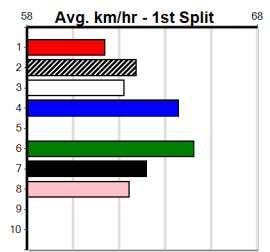

AVARD CIVIL

Distance: 425m, Race Type: Grade 7, Total Prizemoney: $1,530
1st: $1,000, 2nd: $320, 3rd: $160, 4th: $50

Watchdog Tips:

Bet:

Form Box	Wgt	Dist	Track	Date	Time	BON	Margin	1st/2nd (Time)	PIR	Checked	Comment	WR	Split 1	S/P	Grade

1

LIZARD COUNTRY [7]
BD Dog Apr-22 Sire: FERAL FRANKY Dam: XTREME NOTICE
Owner(s): A Debattista Trainer: Aaron Debattista (Toolleen)
Winning Distances: < 300m (0) 300 - 399m (0) 400 - 499m (1) 500 - 599m (0) 600 - 699m (0) > 700m (0)
Winning Weights: 35.1(1)
2nd (3) 34.9 425 BEN R2 27-Nov-24 24.53 24.03 1.00L LIFE AWAITS (24.46) M/332 6.88 $5.40 T3-M
3rd (5) 35.1 450 SHP R9 05-Dec-24 25.87 25.51 3.5L KING CHERRY (25.64) M/433 6.81 $3.50 T3-M
1st (1) 35.1 425 BEN R10 11-Dec-24 24.56 24.14 1.75L MISS BARBIE (24.67) M/542 6.91 $2.00 T3-RW
4th (8) 35.1 425 BEN R3 18-Dec-24 24.96 24.15 9.50L MR. FRANKIE LEE (24.32) S/866 6.85 $8.70 T3-7
5th (4) 35.1 425 BEN R3 08-Jan-25 24.54 23.64 13.00 CHATTANOOGA (23.64) S/865 6.77 $21.20 T3-7
5th (6) 35.0 425 BEN R1 16-Jan-25 24.90 24.16 11.00 TIGER SHARK (24.16) M/665 6.85 $10.70 T3-7
5th (4) 35.0 425 BEN R10 22-Jan-25 24.67 24.31 2.75L FANTASTIC VEGAS (24.49) M/565 6.76 $7.50 7
6th (2) 35.0 450 SHP R6 30-Jan-25 26.26 25.49 8.50L NOAH'S BEST (25.70) M/334 6.83 $17.20 X67
Last 3 wins NOT included above

Box History

Bx	1st	2nd	3rd	4th	5th	6th	7th	8th
1	1							
2			1			1		
3		1						
4						3		
5			1					
6					1			
7								
8				1				

Prize Best	$1890.00
Starts	24.53(3)-27/11/24
Trk/Dts	10-1-1-2
APM	8-1-1-1 1344

2

OREGON INDRAH [7]
BK Bitch Dec-22 Sire: MALACHI Dam: LA LA OREGON
Owner(s): FISHOUNDS (SYN), D Fisher, S Fisher Trainer: Darren Fisher (Lara)
Winning Distances: < 300m (0) 300 - 399m (0) 400 - 499m (1) 500 - 599m (0) 600 - 699m (0) > 700m (0)
Winning Weights: 26.3(1)
6th (8) 26.4 460 GEL R1 19-Nov-24 26.72 25.83 8.00L PAW VERA (26.17) M/756 6.96 $9.80 M
4th (4) 26.1 525 MEP R1 27-Nov-24 31.17 30.02 1.25L GOLD VENOM (31.08) M/6553 5.26 $20.70 M
3rd (6) 25.9 525 MEP R2 04-Dec-24 30.45 29.74 8.00L FANTAZZELL (29.92) M/3333 5.23 $34.80 MH
5th (5) 26.3 450 BAL R2 18-Dec-24 25.97 25.10 10.00 SHIMA SEAL (25.28) M/455 6.71 $47.90 M
2nd (2) 26.6 525 MEP R2 01-Jan-25 30.63 29.85 0.50L WYONG HOUSTON (30.61) M/5221 5.30 $5.50 MH
1st (7) 26.3 460 GEL R7 21-Jan-25 26.20 25.92 2.00L MANIFESTO (26.33) Q/111 6.66 $4.50 M
2nd (3) 26.8 450 WBL R4 27-Jan-25 25.68 25.53 2.25L PAW NEVADA (25.53) M/322 6.74 $2.60 7
6th (7) 26.9 435 SLE R2 02-Feb-25 25.10 23.85 10.00 LAMBRICK ROAD (24.42) M/776 5.49 $21.90 X67
Last 3 wins NOT included above

Box History

Bx	1st	2nd	3rd	4th	5th	6th	7th	8th
1					1			
2		1						
3		1						
4		1		1				
5					1			
6			1			1		
7	1		1			1	1	
8						2		

Prize Best	$3030.00
Starts	FSH
Trk/Dts	15-1-3-2
APM	0-0-0-0 2464