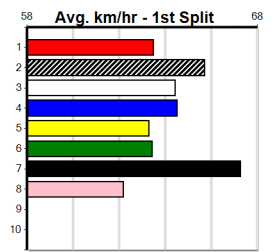

SHIMA SHINE AT STUD

Distance: 425m, Race Type: Grade 5, Total Prizemoney: $1,530
1st: $1,000, 2nd: $320, 3rd: $160, 4th: $50

Watchdog Tips:

Bet:

Form Box Wgt Dist Track Date Time BON Margin 1st/2nd (Time) PIR Checked Comment WR Split 1 S/P Grade

MAXIE EMGRAND (NSW)[5]
WBK Dog Dec-21 Sire: AUSSIE INFRARED Dam: CLASSY EMGRAND
Owner(s): M Pitman
Trainer: Michael Chilcott (Heathcote)
Winning Distances: < 300m (2) 300 - 399m (4) 400 - 499m (0) 500 - 599m (0) 600 - 699m (0) > 700m (0)
Winning Weights: 29.2(1) 29.4(2) 29.5(1) 30.9(1) 32.7(1)
Box History table and Prize Best Starts Trk/Dts APM

GUNAI JEDI [5]
BK Dog Feb-21 Sire: FABREGAS Dam: GUNAI MARLIE
Owner(s): J Martin
Trainer: Wade Green (Parwan)
Winning Distances: < 300m (0) 300 - 399m (10) 400 - 499m (5) 500 - 599m (0) 600 - 699m (0) > 700m (0)
Winning Weights: 30.1(1) 30.2(2) 30.6(3) 30.7(3) 30.8(1) 30.9(1) 31.0(2) 31.1(1) 31.3(1)
Box History table and Prize Best Starts Trk/Dts APM

KRIS BAR PADDY [5] Biks
BK Dog Mar-22 Sire: ASTON DEE BEE Dam: WHITE AMBUSH
Owner(s): K Abey
Trainer: Wayne Hooke (Wellsford)
Winning Distances: < 300m (0) 300 - 399m (0) 400 - 499m (6) 500 - 599m (0) 600 - 699m (0) > 700m (0)
Winning Weights: 31.3(1) 31.4(1) 31.6(1) 31.9(1) 32.1(1) 32.4(1)
Box History table and Prize Best Starts Trk/Dts APM

WALTER WALRUS [5]
F Dog Feb-22 Sire: ASTON DEE BEE Dam: MAJA MAHI MAHI
Owner(s): N Mckay
Trainer: Nathan Mckay (Toolleen)
ENG SHP 2025-02-06
Winning Distances: < 300m (0) 300 - 399m (5) 400 - 499m (1) 500 - 599m (0) 600 - 699m (0) > 700m (0)
Winning Weights: 34.1(1) 34.3(2) 34.6(1) 34.7(2)
Box History table and Prize Best Starts Trk/Dts APM

NALA'S GHOST (NSW)[5]
BE Dog Jan-22 Sire: PINDARI EXPRESS Dam: ROCKSTAR KERR
Owner(s): M Iisley
Trainer: Jye Formosa (Heathcote)
Winning Distances: < 300m (0) 300 - 399m (3) 400 - 499m (2) 500 - 599m (0) 600 - 699m (0) > 700m (0)
Winning Weights: 32.1(1) 32.4(1) 32.7(1) 33.4(1) 33.6(1)
Box History table and Prize Best Starts Trk/Dts APM