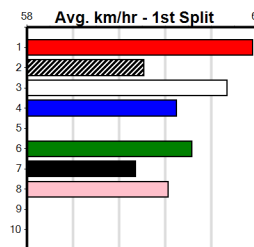

MADE SOLUTIONS ELECTRICAL AND DATA

Distance: 425m, Race Type: Mixed 4/5, Total Prizemoney: $1,530
1st: $1,000, 2nd: $320, 3rd: $160, 4th: $50

Watchdog Tips:

Bet:

Table with columns: Form Box, Wgt, Dist, Track, Date, Time, BON, Margin, 1st/2nd (Time), PIR, Checked, Comment, WR, Split 1, S/P, Grade

SYDNEY SHOW [4]
LTFW Dog Sep-21 Sire: FERNANDO BALE Dam: SUPER TORA
Owner(s): D Bunn
Trainer: Ronald Rogers (Long Gully)
Winning Distances: < 300m (0) 300 - 399m (0) 400 - 499m (12) 500 - 599m (3) 600 - 699m (0) > 700m (0)
Winning Weights: 31.9(1) 32.1(2) 32.3(2) 32.4(1) 32.5(1) 32.7(2) 33.0(2) 33.1(3) 33.2(1)
Box History table and Prize Best Starts Trk/Dts APM

MOBILE LAD [5]
BK Dog Sep-22 Sire: FERAL FRANKY Dam: LADY PANDORA
Owner(s): P Jorgensen
Trainer: Peter Knott (Carnegie)
Winning Distances: < 300m (0) 300 - 399m (4) 400 - 499m (0) 500 - 599m (0) 600 - 699m (0) > 700m (0)
Winning Weights: 31.1(1) 31.6(1) 31.9(2)
Box History table and Prize Best Starts Trk/Dts APM

POST THE ZIPPER (QLD)[5]
BK Dog Mar-21 Sire: HARD STYLE RICO Dam: RYALL
Owner(s): R Hayes
Trainer: Robert Hayes (Toolleen)
Winning Distances: < 300m (1) 300 - 399m (5) 400 - 499m (1) 500 - 599m (0) 600 - 699m (0) > 700m (0)
Winning Weights: 31.5(1) 31.7(1) 31.8(2) 31.9(1) 32.2(1) 32.3(1)
Box History table and Prize Best Starts Trk/Dts APM

RAPIDFIRE MORRIS [5]
BK Dog Apr-22 Sire: FABREGAS Dam: WYNBURN LUCIFER
Owner(s): J Duncan
Trainer: Josh Duncan (Mount Camel)
Winning Distances: < 300m (0) 300 - 399m (1) 400 - 499m (3) 500 - 599m (0) 600 - 699m (0) > 700m (0)
Winning Weights: 35.2(1) 35.4(1) 35.6(1) 36.0(1)
Box History table and Prize Best Starts Trk/Dts APM

*** VACANT BOX ***
Sire: Dam:
Owner(s):
Trainer:
Winning Distances: < 300m (0) 300 - 399m (0) 400 - 499m (0) 500 - 599m (0) 600 - 699m (0) > 700m (0)
Winning Weights:
Box History

1

2

3

4

5