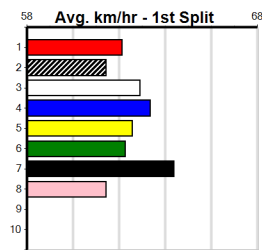

PETER BROWN CUSTOM HOMES

Distance: 425m, Race Type: Grade 7, Total Prizemoney: $1,530
1st: $1,000, 2nd: $320, 3rd: $160, 4th: $50

Watchdog Tips: [ ] [ ] [ ] [ ] [ ] Bet: [ ]

Table with columns: Form Box, Wgt, Dist, Track, Date, Time, BON, Margin, 1st/2nd (Time), PIR, Checked, Comment, WR, Split 1, S/P, Grade

GETTING ON [7]
F Dog Aug-22 Sire: SH AVATAR Dam: ROCKIN' ROSIE
Owner(s): G Masterson
Trainer: Grant Masterson (Tyabb)
Winning Distances: < 300m (0) 300 - 399m (0) 400 - 499m (1) 500 - 599m (0) 600 - 699m (0) > 700m (0)
Winning Weights: 29.2(1)
Box History table and Prize Best Starts table included.

ETERNAL CAPERS [7]
BK Bitch Dec-20 Sire: MY BRO FABIO Dam: LOVE CAPERS
Owner(s): J Stemmer
Trainer: Jason Stemmer (Bangholme)
Winning Distances: < 300m (0) 300 - 399m (1) 400 - 499m (0) 500 - 599m (0) 600 - 699m (0) > 700m (0)
Winning Weights: 28.3(1)
Box History table and Prize Best Starts table included.

ASTON RIOT [7]
BK Bitch Nov-22 Sire: WHISKEY RIOT Dam: ASTON DINNIGAN
Owner(s): J Abela
Trainer: Julie Abela (Echuca)
ENG BEN 2025-02-05
Winning Distances: < 300m (0) 300 - 399m (1) 400 - 499m (0) 500 - 599m (0) 600 - 699m (0) > 700m (0)
Winning Weights: 28.8(1)
Box History table and Prize Best Starts table included.

PAW RAKULA (NSW)[7]
BK Bitch Feb-23 Sire: JACKSLITTLETHING Dam: IDRIA BALE
Owner(s): J Cassar
Trainer: Jayden Cassar (Brookfield)
Winning Distances: < 300m (0) 300 - 399m (1) 400 - 499m (0) 500 - 599m (0) 600 - 699m (0) > 700m (0)
Winning Weights: 27.6(1)
Box History table and Prize Best Starts table included.

LITTLE TIC [7]
WBK Bitch Mar-22 Sire: PURE TITANIUM Dam: CRUISING FOUR
Owner(s): J Condo
Trainer: John Caulfield (Pyramid Hill)
Winning Distances: < 300m (0) 300 - 399m (0) 400 - 499m (1) 500 - 599m (0) 600 - 699m (0) > 700m (0)
Winning Weights: 27.0(1)
Box History table and Prize Best Starts table included.