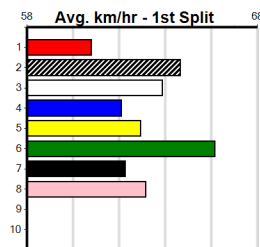

GRAY'S BENDIGO (1-4 WINS)

Distance: 500m, Race Type: Restricted Win, Total Prizemoney: $1,740
1st: $1,150, 2nd: $360, 3rd: $180, 4th: $50

Watchdog Tips:

Bet:

Form Box Wgt Dist Track Date Time BON Margin 1st/2nd (Time) PIR Checked Comment W/R Split 1 S/P Grade

AMRON BUSTER [6]
RBD Dog Jan-23 Sire: FERAL FRANKY Dam: BLOCK STAR
Owner(s): M Franklin
Trainer: Michael Franklin (Bacchus Marsh)
Winning Distances: < 300m (0) 300 - 399m (0) 400 - 499m (1) 500 - 599m (1) 600 - 699m (0) > 700m (0)
Winning Weights: 34.2(2)
Box History table and Prize Best Starts Trk/Dts APM

INVICTUS BLUE [6]
BE Dog Dec-22 Sire: BEAST UNLEASHED Dam: INVICTUS SYBIL
Owner(s): SKY ROCKET (SYN), G Edwards, K Browney
Trainer: Gordon Edwards (Cranbourne We)
Winning Distances: < 300m (0) 300 - 399m (0) 400 - 499m (1) 500 - 599m (1) 600 - 699m (0) > 700m (0)
Winning Weights: 33.9(1) 34.4(1)
Box History table and Prize Best Starts Trk/Dts APM

REUBEN HILL [6]
BK Dog Feb-23 Sire: ASTON RUPEE Dam: UP HILL JILL
Owner(s): M Geall
Trainer: Jeff Geall (Fyansford)
Winning Distances: < 300m (0) 300 - 399m (0) 400 - 499m (2) 500 - 599m (0) 600 - 699m (0) > 700m (0)
Winning Weights: 38.1(1) 38.2(1)
Box History table and Prize Best Starts Trk/Dts APM

ANOTHER FIFTY [6]
BK Dog Jun-21 Sire: DYNA NALIN Dam: BOUND TWO AFFAIR
Owner(s): Meet for Coffee (SYN), B Kantzidis, C El moussalli, L Atanasovski, D El moussalli
Trainer: George Kantzidis (Woodstock)
Winning Distances: < 300m (0) 300 - 399m (1) 400 - 499m (0) 500 - 599m (1) 600 - 699m (0) > 700m (0)
Winning Weights: 33.5(1) 33.8(1)
Box History table and Prize Best Starts Trk/Dts APM

REBEL THINKER [6]
BK Dog Jul-22 Sire: MY BRO FABIO Dam: BIG SKINNY
Owner(s): FISHOUNDS (SYN), D Fisher, S Fisher
Trainer: Darren Fisher (Lara)
Winning Distances: < 300m (0) 300 - 399m (0) 400 - 499m (1) 500 - 599m (1) 600 - 699m (0) > 700m (0)
Winning Weights: 30.7(1) 32.1(1)
Box History table and Prize Best Starts Trk/Dts APM

1

2

3

4

5