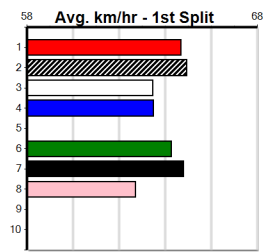

Bendigo
10
5:42PM
(VIC time)

AG TYRES & WHEELS

Distance: 425m, Race Type: Grade 6, Total Prizemoney: $1,530
1st: $1,000, 2nd: $320, 3rd: $160, 4th: $50

Watchdog Tips: [ ] [ ] [ ] [ ] **Bet:** [ ] [ ] [ ] [ ] [ ] [ ] [ ] [ ] [ ] [ ]

Form Box	Wgt	Dist	Track	Date	Time	BON	Margin	1st/2nd (Time)	PIR	Checked	Comment	WR	Split 1	S/P	Grade

HUSKY SARA LEE [6]
BK Bitch Nov-22 Sire: BERNARDO Dam: HUSKY FLYER Trainer: David Torr (Woodvale)
Owner(s): S Bailey
Winning Distances: < 300m (0) 300 - 399m (1) 400 - 499m (1) 500 - 599m (0) 600 - 699m (0) > 700m (0)
Winning Weights: 27.4(1) 28.5(1)
1st (8) 27.4 410 HOR R3 07-Dec-24 23.76 23.34 0.75L SUFFOLK PARK (23.81) M/22 . . . . 10.45 $3.90 M
5th (5) 27.5 390 BAL R10 13-Dec-24 22.63 22.19 6.00L NO BAD DEED (22.24) M/56 . . . . 8.78 $22.00 7
2nd (1) 27.5 390 SHP R2 21-Dec-24 22.33 22.17 1.25L FOUR PIES SAINT (22.25) M/42 . . SW . . 8.58 $5.90 7
5th (6) 27.5 410 HOR R4 27-Dec-24 23.79 23.28 7.50L SNOWBALL ONE (23.28) S/86 . . . . 10.84 $38.90 RW
3rd (2) 28.0 410 HOR R9 06-Jan-25 23.73 22.89 6.00L MADDY GIBLET (23.34) M/33 . . . . 10.52 $9.30 7
4th (8) 28.4 410 HOR R2 14-Jan-25 24.57 23.00 23.00 PAW SAKAKIBURA (23.00) M/45 . . VO . . 10.63 $12.50 X67H
2nd (5) 28.3 410 HOR R2 21-Jan-25 23.70 22.87 1.5L ALL GOLD (23.61) M/64 . . . . 10.75 $6.10 7
1st (8) 28.5 390 SHP R2 01-Feb-25 22.48 21.81 0.025 CHRISTA'S GIRL (22.48) M/53 . . . . 8.79 $4.30 7
Last 3 wins NOT included above

Bx	1st	2nd	3rd	4th	5th	6th	7th	8th
1								
2			2					
3		1						
4				2				
5		1	2		1			
6					1	1		
7			1					
8	2			1				

Prize Best Starts Trk/Dts APM	Value
Prize Best Starts	$5660.00 25.13(6)-29/10/24
Trk/Dts	18-2-3-5 1-0-0-0
APM	4556

HARD COMPASS [6]
BD Dog Mar-23 Sire: HARD STYLE RICO Dam: MAGGIE PIE Trainer: Brian Brown (Axedale)
Owner(s): GEMINI (SYN), B Brown, L Brown
Winning Distances: < 300m (0) 300 - 399m (0) 400 - 499m (2) 500 - 599m (0) 600 - 699m (0) > 700m (0)
Winning Weights: 30.9(1) 31.1(1)
4th (8) 30.9 425 BEN R1 10-Jan-25 24.97 23.58 7.00L TIGER SHARK (24.48) M/215 . . . . 6.59 $12.30 M
1st (6) 30.9 425 BEN R1 17-Jan-25 24.47 23.55 1.00L SMALL MERCIES (24.53) S/311 . . . . 6.60 $5.90 M
1st (2) 31.1 425 BEN R3 25-Jan-25 24.24 23.86 2.50L ASTON CROWN (24.42) Q/111 . . SW . . 6.54 $5.90 X67
Last 3 wins NOT included above

Bx	1st	2nd	3rd	4th	5th	6th	7th	8th
1								
2	1							
3								
4								
5								
6	1							
7								
8				1				

Prize Best Starts Trk/Dts APM	Value
Prize Best Starts	$2755.00 24.24(2)-25/1/25
Trk/Dts	3-2-0-0 3-2-0-0
APM	2755