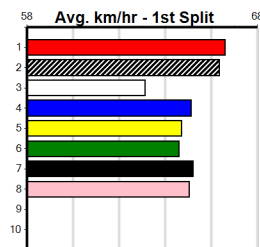

CAMPBELL'S COMMENTS

Distance: 500m, Race Type: Grade 5, Total Prizemoney: $1,740
1st: $1,150, 2nd: $360, 3rd: $180, 4th: $50

Watchdog Tips: [ ] [ ] [ ] [ ] Bet: [ ]

Form Box Wgt Dist Track Date Time BON Margin 1st/2nd (Time) PIR Checked Comment W/R Split 1 S/P Grade

DOLLAR SIGNS [5]
WF Dog Jan-21 Sire: ORSON ALLEN Dam: MEPUNGA FOCUS
Owner(s): A Debattista
Trainer: Aaron Debattista (Toolleen)
Winning Distances: < 300m (0) 300 - 399m (0) 400 - 499m (4) 500 - 599m (8) 600 - 699m (0) > 700m (0)
Winning Weights: 32.8(1) 33.3(2) 33.4(1) 33.9(1) 34.0(2) 34.4(2) 34.5(1) 34.7(1) 35.1(1)

Box History
Bx 1st 2nd 3rd 4th 5th 6th 7th 8th
Prize Best $27915.00
Starts 28.19(1)-8/1/23
Trk/Dts 56-12-8-6
APM 27-8-2-1 6075

DAINTREE PEDRO [5]
BD Dog Oct-22 Sire: FERAL FRANKY Dam: WHISTLING BULLET
Owner(s): LUCKY ELEVEN (SYN), K Joske, M Joske
Trainer: Wayne Hooke (Wellsford)
Winning Distances: < 300m (0) 300 - 399m (1) 400 - 499m (5) 500 - 599m (0) 600 - 699m (0) > 700m (0)
Winning Weights: 30.9(1) 31.5(2) 31.9(1) 32.2(1) 32.6(1)

Box History
Bx 1st 2nd 3rd 4th 5th 6th 7th 8th
Prize Best $17485.63
Starts 28.18(1)-13/12/24
Trk/Dts 40-6-6-6
APM 5-0-1-1 8447

HARD STYLE ROBBO (NSW)[
RBD Dog Jan-22 Sire: HARD STYLE RICO Dam: HELLO ROBBO
Owner(s): The Winning Runns (SYN), K Catford, D Terrell, L Martin
Trainer: Robert Hayes (Toolleen)
Winning Distances: < 300m (0) 300 - 399m (0) 400 - 499m (4) 500 - 599m (0) 600 - 699m (0) > 700m (0)
Winning Weights: 30.0(1) 30.5(1) 30.6(2)

Box History
Bx 1st 2nd 3rd 4th 5th 6th 7th 8th
Prize Best $9375.00
Starts 28.62(1)-24/5/24
Trk/Dts 40-4-8-9
APM 2-0-0-0 2909

MADDIE ODD SOCK [5]
BK Bitch Nov-20 Sire: ZAMBORA BROCKIE Dam: CELEBRITY
Owner(s): J Quinlan
Trainer: Simone Fisher (Lara)
Winning Distances: < 300m (0) 300 - 399m (0) 400 - 499m (5) 500 - 599m (6) 600 - 699m (0) > 700m (0)
Winning Weights: 27.0(1) 27.1(1) 27.2(1) 27.5(1) 28.0(1) 28.2(1) 28.4(1) 28.5(1) 28.6(1) 28.7(1) 29.4(1)

Box History
Bx 1st 2nd 3rd 4th 5th 6th 7th 8th
Prize Best $20122.50
Starts 28.36(3)-1/1/25
Trk/Dts 73-11-7-1
APM 17-2-3-0 3950

WHITE SHIRAZ [5]
WBK Bitch May-21 Sire: FERNANDO BALE Dam: PEPPER SHIRAZ
Owner(s): P Ellis
Trainer: Jye Formosa (Heathcote)
Winning Distances: < 300m (0) 300 - 399m (0) 400 - 499m (0) 500 - 599m (7) 600 - 699m (0) > 700m (0)
Winning Weights: 27.2(1) 27.5(2) 27.7(1) 27.9(1) 28.2(1) 28.6(1)

Box History
Bx 1st 2nd 3rd 4th 5th 6th 7th 8th
Prize Best $12610.00
Starts 28.37(1)-23/8/23
Trk/Dts 61-7-1-4
APM 21-5-0-2 1850

1

2

3

4

5