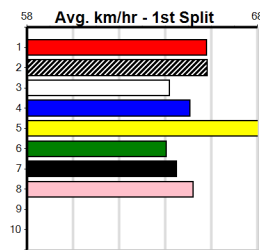

1

2

3

4

5

HANRAHAN PLUMBING

Distance: 500m, Race Type: Mixed 4/5, Total Prizemoney: \$1,740
1st: \$1,150, 2nd: \$360, 3rd: \$180, 4th: \$50

Watchdog Tips: