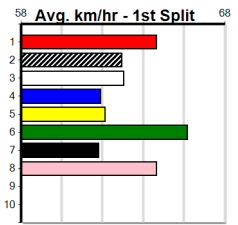

THR33 SERIES HT3

Distance: 515m, Race Type: Grade 5 Tier 3 Heat , Total Prizemoney: $3,340
1st: $2,230, 2nd: $690, 3rd: $345, 4th: $75

12

10:56PM
(VIC time)

Watchdog Tips:

0 0 0 0

Bet:

Form	Box	Weight	Dist	Track	Date	Time	BON	Margin	1st/2nd (Time)	PIR	Checked	Comment	W/R	Split 1	S/P	Grade

1 CASH NOW (NSW)[5]

BE D Dec-20 EL GRAND SENIOR SPARE CASH

Trainer: Maria Barber (Hoddles Creek)

7th (4)	37.1	515	SAP	R7	03-Feb-25	30.63	29.47	7.50	KYANITE KAZ (30.11)	M/7888	.	.	.	5.32	$23.50	T3-5H
4th (4)	37.2	350	HVL	R10	09-Feb-25	19.51	18.78	4.00	LMUMS PEARL (19.24)	M/8	.	.	.	6.74	$74.60	5
1st (6)	37.1	350	HVL	R6	14-Feb-25	19.66	19.54	1.00	RUSSIAN BERRY (19.72)	M/6	.	.	SW	6.84	$9.80	T3-5
8th (3)	36.7	595	SAP	R8	17-Feb-25	35.24	34.53	11.00	LMAHOGANY (34.53)	M/2345	.	.	.	9.40	$103.30	X45

Owner(s): J AND J (SYN), M Barber, P Jones

Winnings Boxes

1	2	3	4	5	6	7	8
2	2	1		2	2	1	1
Prize	$25,958.57						
Best	30.17						
Starts	108-11-10-7						
Trk/Dst	12-0-1-0						
APM	$4119						

ENG HVL 2025-02-28

2 TAKE THE EDGE [5]

BK B Mar-22 MY REDEEMER BAG OF TRICKS

Trainer: Donna Dean (Nyora)

5th (3)	26.7	460	WGL	R8	23-Jan-25	26.70	25.75	3.5L	HAY RILEY (26.46)	M/685	.	.	V5	6.76	$27.60	T3-5
7th (7)	26.8	435	SLE	R7	12-Feb-25	25.21	24.42	12.00	TILLY GIRL (24.42)	Q/255	.	.	.	5.27	$10.00	SH
3rd (7)	26.6	425	BEN	R12	19-Feb-25	24.55	23.72	5.00	SHOWGIRL SHIRLEY (24.20)	M/222	.	.	.	6.62	$19.80	5NP
5th (8)	26.5	435	SLE	R9	26-Feb-25	25.09	24.31	12.00	COLLINDA EXPRESS (24.31)	M/345	.	.	.	5.31	$9.30	5H

Owner(s): R Haines

Winnings Boxes

1	2	3	4	5	6	7	8
1				1	1	1	1
Prize	$8,490.63						
Best	30.25						
Starts	29-5-2-4						
Trk/Dst	6-0-0-0						
APM	$2969						

3 PLEIADIAN [5]

BD D Mar-21 FERNANDO BALE LADY CEECEE

Trainer: Jodie Leek (Warrandyte)

4th (7)	30.1	300	HVL	R12	10-Jan-25	17.27	16.80	6.00	LDINOSAUR DEANO (16.85)	M/7	.	.	SW	4.01	$9.00	T3-5
2nd (3)	29.9	400	WGL	R10	16-Jan-25	23.01	22.72	3.00	LSPICY SIREN (22.82)	M/53	.	.	.	8.64	$7.00	5
5th (6)	29.9	300	HVL	R12	26-Jan-25	17.25	16.52	6.00	LBAMERA (16.85)	M/4	.	.	.	4.01	$26.00	5
2nd (8)	29.7	300	HVL	R3	14-Feb-25	17.09	16.83	2.75	LEASILY AMUSED (16.90)	M/2	.	.	.	4.00	$7.30	T3-5

Owner(s): J Leek

Winnings Boxes

1	2	3	4	5	6	7	8
				1	1		1
Prize	$9,915.00						
Best	30.22						
Starts	30-3-6-3						
Trk/Dst	1-0-0-0						
APM	$2079						

ENG HVL 2025-02-28

4 RICO ECLIPSE [5]

BK D Jan-21 FABREGAS RICOLINA LASS

Trainer: Anthony Lamarca (Burwood East)

7th (3)	34.4	515	SAP	R10	23-Sep-24	30.55	29.16	13.00	LLYN DL SAID NO (29.67)	S/6777	.	.	V28	5.35	$22.90	5NP
8th (3)	33.7	300	HVL	R4	29-Jan-25	18.04	17.09	14.00	LURN THE WITCH (17.09)	S/4	.	.	.	4.07	$21.50	5
2nd (3)	33.1	525	MEP	R12	05-Feb-25	30.62	29.93	1.75	LOAKLYN BALE (30.50)	M/1111	.	.	.	5.17	$111.70	T3-5
6th (8)	32.9	525	MEP	R2	19-Feb-25	31.38	29.58	13.00	LHOT SUMMER SKY (30.49)	M/4535	.	.	.	5.33	$5.20	T3-5

Owner(s): A Lamarca

Winnings Boxes

1	2	3	4	5	6	7	8
2	1						1
Prize	$9,255.00						
Best	29.49						
Starts	27-4-2-2						
Trk/Dst	12-2-0-1						
APM	$776