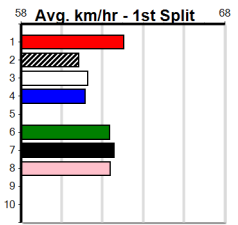

Sandown (SAP)

TOONGABBIE LODGE (0-2 WINS) (300+)

Distance: 595m, Race Type: Restricted Win, Total Prizemoney: $3,940
1st: $2,640, 2nd: $815, 3rd: $410, 4th: $75

2

7:18PM

(VIC time)

Watchdog Tips:

0 0 0 0

Bet:

Form	Box	Weight	Dist	Track	Date	Time	BON	Margin	1st/2nd (Time)	PIR	Checked	Comment	W/R	Split 1	S/P	Grade

1 ON SONG BOBBY [7]																	Winning Boxes							
BK	D	Jul-22	BEAST UNLEASHED				JOE'S DOLLY										1	2	3	4	5	6	7	8
Trainer: Joshua Daffy (Hampton Park)																	Prize Best $5,505.00							
5th (6) 32.5 460 WGL R7 04-Feb-25 26.34 25.56 12.00LMAKE ME KING (25.56) M/676 . . . 6.77 $59.00 X67																	Best 34.86							
5th (1) 32.5 595 SAP R4 10-Feb-25 35.28 34.25 6.00LNEW HEIGHTS (34.90) M/4234 . . . 9.47 $3.20 RW																	Starts 25-1-4-7							
5th (8) 32.9 400 WGL R3 20-Feb-25 23.25 22.50 3.75LINVICTUS HARMONY (23.00) M/76 . . . 8.75 $4.90 7																	Trk/Dst 5-0-2-1							
6th (4) 33.5 595 SAP R2 24-Feb-25 35.47 33.94 12.00LDUPLICITOUS (34.64) M/6555 . . . 9.69 $18.40 RW																	APM $2520							
Owner(s): J Daffy																								

2 SMOKEY BOURBSKI (NSW)[M]																	Winning Boxes							
BK	D	Feb-23	FERAL FRANKY				SUNSET BOURBSKI										1	2	3	4	5	6	7	8
Trainer: Donna Knight (Talbot)																	Prize Best $1,505.00							
3rd (3) 31.5 595 SAP R3 10-Feb-25 35.21 34.25 10.00LTHIS BAD BOY (34.52) S/4433 . . . 9.56 $10.30 RW																	Best 35.00							
3rd (3) 31.7 715 SAP R5 17-Feb-25 42.72 42.02 0.75LREGAL BARRY (42.67) M/2222 . . SW . 6.29 $50.30 RW																	Starts 14-0-0-3							
3rd (3) 32.0 595 SAP R3 24-Feb-25 35.00 33.94 5.00LMILES APART (34.66) M/3333 . . . 9.56 $10.20 RW																	Trk/Dst 3-0-0-2							
4th (1) 32.2 450 BAL R1 27-Feb-25 26.25 25.31 0.50LLOSE MY NUMBER (26.22) M/232 . . . 6.79 $2.80 T3-M																	APM $1470							
Owner(s): D Knight																								

3 TENTEN [M]																	Winning Boxes							
BK	B	Feb-23	FERNANDO BALE				DESIREE DEVERE										1	2	3	4	5	6	7	8
Trainer: Mary Blake (North Bendigo)																	Prize Best $945.00							
5= (2) 25.9 595 SAP R3 10-Feb-25 35.83 34.25 19.00LTHIS BAD BOY (34.52) M/6766 . . . 9.75 $64.10 RW																	Best 35.43							
4th (2) 26.0 600 MTG R10 16-Feb-25 35.68 35.11 8.50LSEND IT BLUE (35.11) 66664 66664 . . . 9.56 $81.00 X456																	Starts 22-0-2-2							
5th (7) 25.8 595 SAP R3 24-Feb-25 35.43 33.94 11.00LMILES APART (34.66) M/6555 . . . 9.79 $60.50 RW																	Trk/Dst 2-0-0-0							
7th (2) 26.0 600 MEP R5 26-Feb-25 35.70 34.59 12.00LOUTSIDES (34.92) M/8888 . . SW . 9.82 $115.20 RW																	APM $528							
Owner(s): A Blake																								

4 BORN TO PARTY [7]																	Winning Boxes							
BK	D	Jan-23	FERNANDO BALE				IT'S MY PARTY										1	2	3	4	5	6	7	8
Trainer: Angela Langton (Anakie)																	Prize Best $3,130.00							
5th (4) 31.1 460 GEL R4 28-Jan-25 26.34 25.81 6.50LVALENZUELA (25.90) M/556 . . W . 6.79 $54.60 7																	Best 34.93							
5th (2) 30.6 525 MEP R2 12-Feb-25 30.82 29.86 9.50LPHOENIX AMELIA (30.16) Q/4555 . . . 5.34 $16.40 7																	Starts 20-1-2-3							
5th (7) 31.0 515 SAP R2 17-Feb-25 30.42 29.36 11.00LLAMP POST (29.66) M/7677 . . . 5.35 $36.00 7																	Trk/Dst 1-0-1-0							
2nd (1) 31.2 595 SAP R3 24-Feb-25 34.93 33.94 3.75LMILES APART (34.66) M/2222 . . . 9.44 $5.50 RW																	APM $2096							
Owner(s): CHAMPAGNE PTN (SYN), S Smith, A Langton																	ENG MEA 2025-03-01							

5 *** VACANT BOX ***																	Winning Boxes							
Trainer:																								
Owner(s):