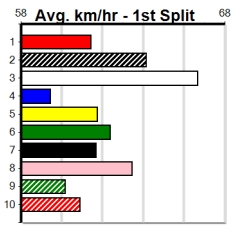

1
6:56PM
(VIC time)

Watchdog Tips: **0 0 0 0** Bet: **.**