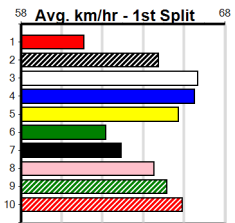

RSN GREY AREAS - WEDNESDAY & FRID

5

8:28PM

(VIC time)

Distance: 515m, Race Type: Grade 5, Total Prizemoney: $3,340
1st: $2,230, 2nd: $690, 3rd: $345, 4th: $75

Watchdog Tips: **0 0 0 0** Bet: **0**