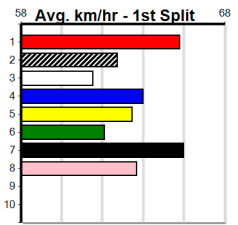

THR33 SERIES HT2

Distance: 515m, Race Type: Grade 5 Tier 3 Heat , Total Prizemoney: $3,340
1st: $2,230, 2nd: $690, 3rd: $345, 4th: $75

11

10:40PM

(VIC time)

Watchdog Tips:

0 0 0 0

Bet:

Form Box Weight Dist Track Date Time BON Margin 1st/2nd (Time) PIR Checked Comment W/R Split 1 S/P Grade

1 MISS DAICOS [5]
BD B Mar-21 FERNANDO BALE IT'S A DREAM
Trainer: Gail Saunders (Somerville)
8th (5) 26.3 515 SAP R5 13-Jan-25 30.73 29.43 15.00PAW SUMMER (29.71) Q/1788 . . . . 5.14 $15.40 5
7th (4) 26.6 350 HVL R7 31-Jan-25 20.10 19.50 7.50LMYALL MANNERED (19.58) M/6 . . . . 6.67 $12.20 T3-5
3rd (7) 26.5 460 WGL R8 13-Feb-25 26.28 25.95 4.75LSODA APACHE (25.95) M/233 . . . . 6.65 $13.50 T3-5
6th (1) 26.4 460 WGL R8 20-Feb-25 26.53 25.95 8.50LSIR NATHAN (25.95) Q/577 . . . . 6.70 $18.80 X45

Owner(s): SAUNDERS CLAN (SYN), D Saunders, B Saunders, W Saunders, G Saunders

Winning Boxes

1	2	3	4	5	6	7	8
2	1	1	1	1	1	1	1
Prize	$20,250.00						
Best	30.18						
Starts	72-8-7-10						
Trk/Dst	13-1-0-2						
APM	$2306						

2 LITTLE PEG [5]
BD B Jan-21 FERNANDO BALE VELOSO
Trainer: Darren Kee (Lara)
5th (7) 24.5 525 MEP R11 22-Jan-25 30.93 29.86 9.50LTHORKILDSEN (30.28) M/3455 . . . . 5.26 $10.40 T3-5
4th (1) 24.6 525 MEP R12 29-Jan-25 31.04 30.07 2.75LPENNY'S JADE (30.86) M/5444 . . . . 5.31 $5.10 T3-5
6th (5) 24.4 460 GEL R6 15-Feb-25 27.25 26.17 13.00LITTLE TIGER (26.38) M/386 . . . . 6.96 $2.50 5
3rd (6) 24.9 460 GEL R6 25-Feb-25 26.47 26.18 3.00LASTON BAMFORD (26.26) Q/112 . . . . 6.65 $14.10 T3-5

Owner(s): BARTOLO AND EARL (SYN), R Bartolo, C Earl, G Bartolo

Winning Boxes

1	2	3	4	5	6	7	8
2	3	2	2	1	1		
Prize	$38,420.00						
Best	29.66						
Starts	75-11-8-10						
Trk/Dst	21-3-2-5						
APM	$4663						

3 WINCKIE BAE (NSW)[5]
DKBD B Apr-22 CHRISTO BALE DYNA ROMY
Trainer: Tracey Empson (Pakenham)
5th (5) 29.1 510 SLE R7 26-Jan-25 29.50 28.81 9.50LSON OF GHOST (28.84) M/766 . . . . 9.51 $28.90 5
3rd (2) 28.8 515 SAP R12 10-Feb-25 30.12 29.48 3.00LBELFAST SPOT (29.91) M/5333 . . SW . 5.31 $4.80 5
5th (6) 28.7 515 SAP R12 17-Feb-25 29.99 29.36 4.25LKARUNA (29.70) M/8655 . . . . 5.34 $48.80 5NP
5th (8) 28.6 460 GEL R8 25-Feb-25 26.62 26.18 4.50LBLIND AMBITION (26.31) M/755 . . . . 6.97 $18.20 T3-5

Owner(s): T Empson

Winning Boxes

1	2	3	4	5	6	7	8
1	1	1	3	1			
Prize	$10,157.14						
Best	29.99						
Starts	46-6-3-6						
Trk/Dst	3-0-0-1						
APM	$3350						

4 HIGHWAY HOOLIGAN (NSW)[5]
RF D Feb-23 HARD STYLE RICO ZIPPING CIA
Trainer: Cooper Hayes (Mill Park)
5th (6) 32.8 525 MEP R11 29-Jan-25 30.98 30.07 5.50LBUNDY PARADISE (30.63) S/5622 . . V0 . 5.36 $4.80 5
6th (8) 32.6 460 WGL R7 06-Feb-25 26.66 26.07 6.50LROWDY'S BEAST (26.21) S/734 . . . . 6.74 $1.50 5
6th (8) 32.0 460 GEL R8 15-Feb-25 26.65 26.17 7.00LBELLA LA VITA (26.17) S/756 . . . . 6.90 $3.50 5
6th (5) 32.8 350 HVL R6 25-Feb-25 19.75 19.21 4.25LBRAMMAR ELSIE (19.46) M/6 . . . . 6.73 $3.20 5

Owner(s): C Hayes

Winning Boxes

1	2	3	4	5	6	7	8
1	1	1	1	1		2	
Prize	$10,400.00						
Best	FSH						
Starts	22-5-4-2						
Trk/Dst	0-0-0-0						
APM	$4612						

ENG HVL 2025-02-28