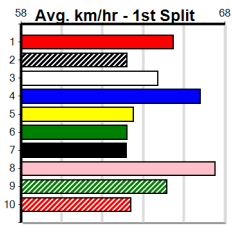

7
9:12PM
(VIC time)

Watchdog Tips: 0 0 0 0 **Bet:** .