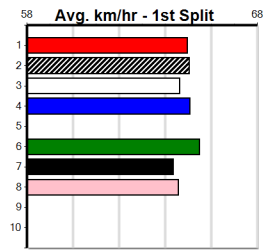

THR33 SERIES HT1

Distance: 515m, Race Type: Grade 5 Tier 3 Heat , Total Prizemoney: $3,340
1st: $2,230, 2nd: $690, 3rd: $345, 4th: $75

Watchdog Tips:

Bet:

Table with columns: Form Box, Wgt, Dist, Track, Date, Time, BON, Margin, 1st/2nd (Time), PIR, Checked, Comment, W/R, Split 1, S/P, Grade

ARTS INFERNO [5]
F Dog Oct-20 Sire: AUSSIE INFRARED Dam: RAGIN' FORCE
Owner(s): FULHAM BRIDGE (SYN), A Duncan, J Chilcott, J Duncan
Trainer: Josh Duncan (Mount Camel)
Winning Distances: < 300m (0) 300 - 399m (2) 400 - 499m (12) 500 - 599m (4) 600 - 699m (0) > 700m (0)
Winning Weights: 28.6(1) 28.7(1) 29.1(2) 29.2(3) 29.3(2) 29.4(1) 29.5(1) 30.2(1) 30.3(2) 30.4(1) 30.5(1) 31.1(1) 31.5(1)
Box History table and Prize Best Starts table included.

CHILLI PEPPER [5]
BK Bitch Mar-22 Sire: SHIMA SHINE Dam: SUGAR SPICE
Owner(s): J Biddell
Trainer: Jacob Biddell (Junction Village)
Winning Distances: < 300m (0) 300 - 399m (2) 400 - 499m (1) 500 - 599m (0) 600 - 699m (0) > 700m (0)
Winning Weights: 23.6(1) 24.1(1) 24.3(1)
Box History table and Prize Best Starts table included.

PICHOLA RALPHY (NSW)[5]
BK Dog Feb-23 Sire: FERAL FRANKY Dam: UNLEASH THE FUN
Owner(s): M Marshall
Trainer: Matthew Marshall (Darley)
ENG BEN 2025-02-28
Winning Distances: < 300m (0) 300 - 399m (0) 400 - 499m (3) 500 - 599m (0) 600 - 699m (0) > 700m (0)
Winning Weights: 30.0(1) 30.3(1) 30.6(1)
Box History table and Prize Best Starts table included.

VIKING [5]
F Dog Feb-21 Sire: KAYDA SHAE Dam: LITTLE BIDDY
Owner(s): Eye Candy (SYN), C Wilk, K Gorman
Trainer: Christian Wilk (Tanjil South)
Winning Distances: < 300m (0) 300 - 399m (9) 400 - 499m (5) 500 - 599m (0) 600 - 699m (0) > 700m (0)
Winning Weights: 29.9(1) 30.2(1) 30.4(1) 30.5(1) 30.8(2) 30.9(2) 31.0(1) 31.1(1) 31.3(2) 31.5(1) 31.8(1)
Box History table and Prize Best Starts table included.

*** VACANT BOX ***
Sire: Dam:
Owner(s):
Trainer:
Winning Distances: < 300m (0) 300 - 399m (0) 400 - 499m (0) 500 - 599m (0) 600 - 699m (0) > 700m (0)
Winning Weights:
Box History