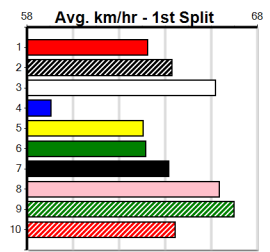

3

7:40PM

(VIC time)

Distance: 515m, Race Type: Mixed 6/7 Heat, Total Prizemoney: $3,340
1st: $2,230, 2nd: $690, 3rd: $345, 4th: $75

Watchdog Tips:

Bet:

Table with columns: Form Box, Wgt, Dist, Track, Date, Time, BON, Margin, 1st/2nd (Time), PIR, Checked, Comment, WR, Split 1, S/P, Grade

CANYA KELSEY [6]
RF Bitch May-23 Sire: FERAL FRANKY Dam: FREEDOM LEAGUE
Owner(s): G Ebenezer
Trainer: Matthew Marshall (Darley)
ENG BEN 2025-02-28
Winning Distances: < 300m (0) 300 - 399m (1) 400 - 499m (1) 500 - 599m (0) 600 - 699m (0) > 700m (0)
Winning Weights: 28.3(1) 28.4(1)
Last 3 wins NOT included above

MISTER MANFREDI [6]
F Dog Aug-22 Sire: AUSSIE INFRARED Dam: OVER AND AWAY
Owner(s): C Armstrong
Trainer: Chris Armstrong (Hoppers Crossi)
Winning Distances: < 300m (0) 300 - 399m (0) 400 - 499m (0) 500 - 599m (1) 600 - 699m (1) > 700m (0)
Winning Weights: 36.0(1) 38.2(1)
Last 3 wins NOT included above

UNIVERSITY [7]
RF Bitch Jun-23 Sire: PLAINTIFF Dam: SHALLOW WITTS
Owner(s): A Tullio
Trainer: Brooke Ennis (Avalon)
Winning Distances: < 300m (0) 300 - 399m (0) 400 - 499m (0) 500 - 599m (1) 600 - 699m (0) > 700m (0)
Winning Weights: 30.1(1)
Last 3 wins NOT included above

IGNATIUS ROSE [6]
BD Dog Dec-22 Sire: WHISKEY RIOT Dam: SUZIE ROSE
Owner(s): S Chignell
Trainer: Sharon-lee Chignell (Rosedale)
ENG SLE 2025-02-28
Winning Distances: < 300m (0) 300 - 399m (0) 400 - 499m (2) 500 - 599m (0) 600 - 699m (0) > 700m (0)
Winning Weights: 35.8(1) 36.1(1)
Last 3 wins NOT included above

IOWA LASS [6]
RF Bitch May-22 Sire: ORSON ALLEN Dam: MILLY MAC
Owner(s): D Kee
Trainer: Darren Kee (Lara)
Winning Distances: < 300m (0) 300 - 399m (0) 400 - 499m (2) 500 - 599m (0) 600 - 699m (0) > 700m (0)
Winning Weights: 27.9(1) 28.6(1)
Last 3 wins NOT included above

1

2

3

4

5