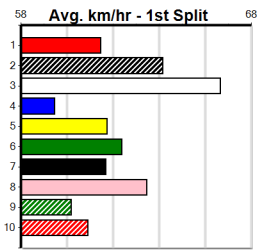

1

6:56PM

(VIC time)

Distance: 515m, Race Type: Maiden, Total Prizemoney: $2,860
1st: $1,900, 2nd: $590, 3rd: $295, 4th: $75

Watchdog Tips:

Bet:

Form	Box	Wgt	Dist	Track	Date	Time	BOB	Margin	1st/2nd (Time)	PIR	Checked	Comment	WR	Split 1	S/P	Grade

ESTHER'S JAKIT (NSW)[M]

BK Bitch **May-22** Sire: FERNANDO BALE Dam: BOOK OF LUCK
Owner(s): J Dihm Trainer: Andrew Wood (Nambrok)
Winning Distances: < 300m (0) 300 - 399m (0) 400 - 499m (0) 500 - 599m (0) 600 - 699m (0) > 700m (0)

Winning Weights:

2nd (2)	25.2	460	WGL	R2	21-Nov-24	26.56	25.98	1.00L	MORAINES MAX (26.49)	M/233				6.75	$5.00	T3-M
ST (-)	25.5	460	WGL		19-Dec-24	26.57		0.01L	Trial Cleared	M		1of1				ST
3rd (7)	25.5	435	SLE	R2	01-Jan-25	25.46	24.63	6.00L	MY BLUE ROSE (25.05)	M/345				5.42	$2.30	T3-M
3rd (2)	25.3	460	WGL	R3	09-Jan-25	26.18	25.74	6.50L	EMPTINESS (25.74)	M/333		SW		6.58	$7.10	T3-M
3rd (6)	25.1	435	SLE	R4	19-Jan-25	25.39	24.33	5.50L	ACE GEM (25.02)	M/544				5.46	$14.70	MH
3rd (7)	25.1	435	SLE	R2	26-Jan-25	25.32	24.31	1.75L	QUANTUM (25.21)	M/343		SW		5.46	$6.00	M
6th (3)	25.2	435	SLE	R1	09-Feb-25	25.31	24.34	10.00	GUSTO (24.62)	M/666				5.46	$25.30	M
4th (2)	25.1	515	SAP	R1	17-Feb-25	30.36	29.36	4.75L	HANDSOME RATIO (30.03)	M/5544				5.26	$7.10	M

Last 3 wins NOT included above

Box History

Bx	1st	2nd	3rd	4th	5th	6th	7th	8th
1								
2	2	2	1					
3		1						
4					1			
5				1				
6			1					
7		2						
8								

Prize Best $1925.00
Starts 30.36(2)-17/2/25
Trk/Dts 13-0-2-6
APM 1-0-0-0 1289

ROCK ON HARRY [M]

LTF Dog **Nov-22** Sire: FERAL FRANKY Dam: LADY LOCH
Owner(s): M Clark Trainer: Matthew Clark (Briagolong)
Winning Distances: < 300m (0) 300 - 399m (0) 400 - 499m (0) 500 - 599m (0) 600 - 699m (0) > 700m (0)

Winning Weights:

3rd (3)	36.9	400	WGL	R1	27-Sep-24	22.99	22.64	1.00L	LUMBY (22.93)	M/42				8.61	$1.80	M
7th (1)	36.6	400	WGL	R1	04-Oct-24	24.24	22.71	12.00	STEAL THE SHOW (23.43)	M/22		V0		8.39	$1.50	M
ST (-)	36.3	400	WGL		06-Feb-25	22.76		0.01L	Trial Cleared	M/11		1of4		8.42		ST
2nd (2)	36.0	435	SLE	R1	26-Feb-25	25.10	24.31	7.00L	MATILDA ROSE (24.63)	M/643		V0		5.40	$1.30	M

Last 3 wins NOT included above

Box History

Bx	1st	2nd	3rd	4th	5th	6th	7th	8th
1								1
2		1						
3			1					
4								
5								
6								
7								
8								

Prize Best $580.00
Starts FSH
Trk/Dts 3-0-1-1
APM 0-0-0-0 424

WINNING RATIO [M]

BD Dog **Aug-23** Sire: OUT OF RANGE Dam: GOLDEN RATIO
Owner(s): A Broadley Trainer: Andrew Broadley (Aspendale)
Winning Distances: < 300m (0) 300 - 399m (0) 400 - 499m (0) 500 - 599m (0) 600 - 699m (0) > 700m (0)

Winning Weights:

7th (5)	35.7	350	HVL	R2	16-Feb-25	20.57	19.10	14.00	JUST ONE FLEX (19.60)	M/6				6.61	$13.50	M
8th (5)	35.9	515	SAP	R1	24-Feb-25	30.68	29.31	18.00	UNIVERSITY (29.48)	M/4568				5.30	$204.80	M

Last 3 wins NOT included above

Box History

Bx	1st	2nd	3rd	4th	5th	6th	7th	8th
1								
2								
3								
4								
5							1	1
6								
7								
8								

Prize Best $0.00
Starts 30.68(5)-24/2/25
Trk/Dts 2-0-0-0
APM 1-0-0-0 0