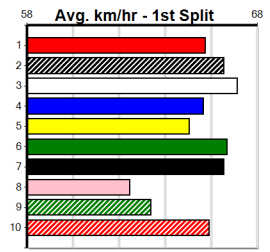

6

8:50PM

(VIC time)

Distance: 515m, Race Type: Mixed 4/5, Total Prizemoney: $3,875
1st: $2,600, 2nd: $800, 3rd: $400, 4th: $75

Watchdog Tips:

Bet:

Form Box Wgt Dist Track Date Time BON Margin 1st/2nd (Time) PIR Checked Comment W/R Split 1 S/P Grade

SPENCER [4]
BK Dog Sep-22 Sire: ASTON RUPEE Dam: DISTINCT
Owner(s): G Ebenezar
Trainer: Matthew Marshall (Darley)
Winning Distances: < 300m (0) 300 - 399m (0) 400 - 499m (2) 500 - 599m (4) 600 - 699m (0) > 700m (0)
Box History table

VOICE OF THUNDER [5]
WBK Dog Jun-21 Sire: FERNANDO BALE Dam: CLASSY BLAZE
Owner(s): FOUR FROTHYS (SYN), G Pask, G Pask
Trainer: Graeme Jose (Catani)
Winning Distances: < 300m (0) 300 - 399m (1) 400 - 499m (2) 500 - 599m (5) 600 - 699m (4) > 700m (0)
Box History table

MISTER EASY [4]
BK Dog Feb-22 Sire: HOOKED ON SCOTCH Dam: NICE AND EASY
Owner(s): A Lasker
Trainer: Paul Cusack (Mount Cottrell)
Winning Distances: < 300m (0) 300 - 399m (2) 400 - 499m (7) 500 - 599m (7) 600 - 699m (2) > 700m (0)
Box History table

DEROGATIVE [5]
BK Dog May-22 Sire: ASTON DEE BEE Dam: APPOINTED
Owner(s): G Mitchell
Trainer: Donna Knight (Talbot)
Winning Distances: < 300m (0) 300 - 399m (2) 400 - 499m (9) 500 - 599m (2) 600 - 699m (0) > 700m (0)
Box History table

LEGGETT BALE (NSW)[5]
BE Dog Mar-22 Sire: DROOPYS SYDNEY Dam: DYNA UNI
Owner(s): B Wheeler
Trainer: Samantha Grenfell (Anakie)
Winning Distances: < 300m (0) 300 - 399m (3) 400 - 499m (7) 500 - 599m (0) 600 - 699m (0) > 700m (0)
Box History table

1

2

3

4

5