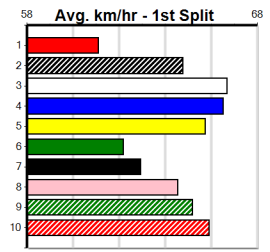

5

8:28PM

(VIC time)

Distance: 515m, Race Type: Grade 5, Total Prizemoney: $3,340
1st: $2,230, 2nd: $690, 3rd: $345, 4th: $75

Watchdog Tips:

Bet:

Form Box Wgt Dist Track Date Time BON Margin 1st/2nd (Time) PIR Checked Comment W/R Split 1 S/P Grade

SHAUN LEE ROSE [5] BE Dog Dec-22 Sire: MAGICAL BALE Dam: SHANTELE ROSE Trainer: Jeffrey Chignell (Rosedale)
Winning Distances: < 300m (0) 300 - 399m (1) 400 - 499m (2) 500 - 599m (0) 600 - 699m (0) > 700m (0)
Winning Weights: 33.2(1) 34.0(2)
7th (7) 33.4 460 WGL R7 17-Dec-24 26.54 25.52 7.50L BANKRUPT (26.04) M/867 . . . . 6.89 $11.70 5
5th (1) 33.5 435 SLE R11 22-Dec-24 24.82 24.14 4.75L QUEBEC BALE (24.50) M/655 . . . . 5.43 $6.40 5
4th (4) 33.5 460 WGL R8 31-Dec-24 26.28 25.67 9.00L READY TO STING (25.67) S/774 . . . SW 6.96 $22.40 X45
F (2) 34.1 435 SLE R12 05-Jan-25 0.00 24.30 . . . . BLACK TYCOON (24.67) M/7 . . . . VO 5.49 $8.90 5
3rd (1) 33.1 460 WGL R4 10-Jan-25 25.92 25.49 4.00L ASTON HAMILTON (25.64) M/433 . . . . 6.69 $17.20 RWH
5th (1) 34.0 400 WGL R12 18-Feb-25 23.21 22.29 7.00L SASSY SPICE (22.73) M/66 . . . . 8.71 $3.40 5
3rd (7) 33.8 510 SLE R5 23-Feb-25 29.50 28.58 6.00L VIPER (29.09) M/523 . . . . 9.58 $19.40 5
3rd (4) 33.7 435 SLE R9 26-Feb-25 24.82 24.31 7.50L COLLINDA EXPRESS (24.31) M/574 . . . . 5.42 $5.70 5H
Last 3 wins NOT included above
1st (1) 34.0 350 HVL R2 20-Sep-24 19.70 19.41 3.25L JAZZ HANDS (19.92) M/4 . . . . 6.79 $2.30 M
1st (1) 34.0 400 WGL R9 07-Nov-24 22.96 22.67 0.25L CUBAN LAD (22.97) M/22 . . . SW 8.62 $2.00 T3-7
1st (5) 33.2 460 WGL R7 12-Dec-24 26.08 26.08 2.00L SOMERTON JUNE (26.20) S/533 . . . . 6.77 $5.40 T3-RW

SIR NATHAN [5] BD Dog Feb-21 Sire: MY REDEEMER Dam: LITTLE SAMARA Trainer: Eddie Lieshout (Drouin West)
Winning Distances: < 300m (0) 300 - 399m (0) 400 - 499m (5) 500 - 599m (3) 600 - 699m (0) > 700m (0)
Winning Weights: 33.5(1) 34.1(1) 34.6(1) 34.7(1) 35.0(2) 35.2(1) 35.8(1)
7th (4) 36.0 510 SLE R6 17-Nov-24 29.44 28.68 8.00L SMOOTH COLLINDA (28.88) S/377 . . . . 9.45 $38.70 X45
1st (6) 35.8 510 SLE R6 18-Dec-24 29.10 29.05 0.05L AKINA LAD (29.10) M/222 . . . . 9.17 $6.50 T3-5
2nd (1) 35.3 515 SAN R12 02-Jan-25 29.83 29.35 1.25L DAINTREE ASTER (29.75) Q/1222 . . . SW 5.16 $15.10 5
6th (4) 35.1 515 SAP R6 13-Jan-25 30.02 29.43 6.00L VERSNELLEN (29.63) M/4666 . . . . 5.21 $156.70 X45
6th (6) 35.1 515 SAP R11 20-Jan-25 30.21 29.40 11.00 POCKET MOUSE (29.51) M/5776 . . . . 5.20 $24.70 5
5th (5) 35.4 515 SAP R3 03-Feb-25 30.13 29.47 7.50L LAMIA NONNA MARY (29.62) M/4555 . . . . 5.31 $15.50 5
7th (6) 35.4 400 WGL R6 13-Feb-25 23.77 22.79 14.00 PAW KATTIA (22.79) M/67 . . . . 8.82 $6.10 T3-5
1st (2) 35.2 460 WGL R8 20-Feb-25 25.95 25.95 4.25L PEACOCK (26.24) M/111 . . . . 6.62 $9.50 X45
Last 3 wins NOT included above
1st (4) 35.0 515 SAP R9 14-Jan-24 30.23 29.37 0.75L KNIGHT CUDDLE (30.27) M/2322 . . . . 5.21 $3.80 RW
1st (5) 34.1 460 WGL R7 30-Apr-24 26.05 25.78 2.00L BOOT A DREAM (26.18) M/444 . . . . 6.64 $8.60 5
1st (3) 35.0 515 SAP R6 04-Aug-24 30.24 29.55 0.50L JEREMY SPOKE (30.27) S/5323 . . . SW 5.35 $5.10 T3-5H