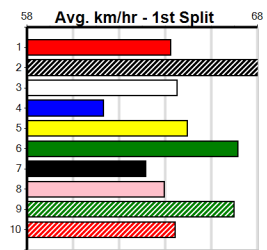

Last 3 wins NOT included above

Prize Best Starts 30.67(4)-30/9/24
 Trk/Dts 13-1-2-1
 APM 2-0-0-0
 1597

4

8:02PM

(VIC time)

Distance: 515m, Race Type: Mixed 6/7 Heat, Total Prizemoney: \$3,340
1st: \$2,230, 2nd: \$690, 3rd: \$345, 4th: \$75