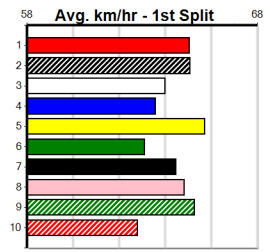

GREYHOUNDS ENTERTAINMENT

Distance: 595m, Race Type: Mixed 4/5, Total Prizemoney: $4,445
1st: $2,990, 2nd: $920, 3rd: $460, 4th: $75

Watchdog Tips:

Bet:

Form Box Wgt Dist Track Date Time BON Margin 1st/2nd (Time) PIR Checked Comment W/R Split 1 S/P Grade

RATTLE AND BANG [5]
F Dog May-22 Sire: FERAL FRANKY Dam: BELLA SHIMA
Owner(s): G Howell
Trainer: Geoffrey Howell (Pearcedale)
Winning Distances: < 300m (0) 300 - 399m (0) 400 - 499m (2) 500 - 599m (1) 600 - 699m (0) > 700m (0)
Winning Weights: 35.6(1) 35.8(1) 35.9(1)
Box History table and Prize Best Starts table included.

CANYA NITRATE (NSW)[5]
FBD Dog Mar-22 Sire: GOOD ODDS HARADA Dam: OPTICAL
Owner(s): Lalli Cremona (SYN), F Cremona, N Lalli
Trainer: Jessica Hopkins (Junction Village)
Winning Distances: < 300m (0) 300 - 399m (0) 400 - 499m (7) 500 - 599m (2) 600 - 699m (0) > 700m (0)
Winning Weights: 31.2(1) 31.3(1) 31.5(1) 31.7(1) 31.8(1) 31.9(2) 32.1(2)
Box History table and Prize Best Starts table included.

INTREPID BALE (NSW)[5]
DKBD Dog Mar-22 Sire: JS FLAMIN ACE Dam: FAITHY BALE
Owner(s): B Wheeler
Trainer: Samantha Grenfell (Anakie)
Winning Distances: < 300m (0) 300 - 399m (0) 400 - 499m (2) 500 - 599m (5) 600 - 699m (1) > 700m (0)
Winning Weights: 30.2(1) 30.7(2) 31.8(1) 32.0(1) 32.1(1) 32.2(2)
Box History table and Prize Best Starts table included.

MILES APART [5]
BEBD Dog Aug-22 Sire: ASTON RUPEE Dam: IMMINENT REALITY
Owner(s): T Aloisi
Trainer: David Geall (Lara)
ENG MEA 2025-03-01
Winning Distances: < 300m (0) 300 - 399m (0) 400 - 499m (0) 500 - 599m (3) 600 - 699m (0) > 700m (0)
Winning Weights: 32.3(1) 32.4(1) 32.5(1)
Box History table and Prize Best Starts table included.

DOTTY'S GIFT [5]
BK Bitch Dec-20 Sire: BELLA INFRARED Dam: AMELIA CHRISTA
Owner(s): R Moore
Trainer: Robin Moore (Devon Meadows)
Winning Distances: < 300m (0) 300 - 399m (0) 400 - 499m (1) 500 - 599m (8) 600 - 699m (7) > 700m (0)
Winning Weights: 27.3(3) 27.4(4) 27.5(1) 27.7(2) 27.8(3) 28.0(2) 28.1(1)
Box History table and Prize Best Starts table included.

1

2

3

4

5