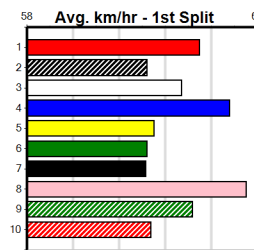

7

9:12PM

(VIC time)

Distance: 515m, Race Type: Grade 5, Total Prizemoney: $3,340
1st: $2,230, 2nd: $690, 3rd: $345, 4th: $75

Watchdog Tips:

Bet:

Form	Box	Wgt	Dist	Track	Date	Time	BON	Margin	1st/2nd (Time)	PIR	Checked	Comment	WR	Split 1	S/P	Grade

DONITA BALE (NSW)[5]

BEED Bitch Dec-21 Sire: FERAL FRANKY Dam: ZELZER ALLEN
Owner(s): B Wheeler Trainer: Robert Camilleri (Lara)

Winning Distances: < 300m (0) 300 - 399m (4) 400 - 499m (5) 500 - 599m (1) 600 - 699m (0) > 700m (0)

Winning Weights: 26.4(1) 27.1(2) 27.2(1) 27.3(3) 27.5(1) 28.0(1) 28.3(1)

3rd (3)	28.2	450	WBL	R6	28-Dec-24	25.47	25.17	2.00L	GOT A PULSE (25.34)	M/443	.	.	.	6.78	$5.90	5
3rd (7)	28.4	500	BEN	R5	10-Jan-25	28.22	28.10	1.75L	LEROY'S GIRL (28.10)	M/333	.	.	.	6.67	$3.70	5
2nd (1)	28.4	450	WBL	R9	16-Jan-25	25.67	25.14	3.00L	ASPERITAS (25.46)	M/333	.	.	.	6.64	$1.40	5
1st (1)	28.3	510	SLE	R8	26-Jan-25	28.81	28.81	1.00L	JOHNSON STREET (28.87)	M/322	.	.	.	9.27	$2.20	X45
3rd (5)	28.0	525	MEA	R5	01-Feb-25	30.36	29.85	5.50L	PAW OLLIE (29.98)	M/3333	.	.	.	5.19	$10.00	5
4th (3)	27.9	510	SLE	R8	09-Feb-25	29.02	28.85	2.50L	STITCH AND SHOUT (28.85)	M/334	.	.	.	9.31	$3.20	X45
4th (1)	28.1	500	BEN	R8	19-Feb-25	28.64	28.07	8.50L	LOVELY LAINEY (28.07)	M/555	.	.	.	6.85	$3.60	5H
5th (8)	28.1	525	MEP	R9	26-Feb-25	30.90	29.89	12.00L	ASTON GOZO (30.11)	M/5656	.	.	.	5.30	$10.30	5H

Last 3 wins NOT included above

1st (6)	27.2	390	WBL	R9	25-Jul-24	22.11	22.11	5.50L	CORTEZ BALE (22.46)	Q/11	.	.	.	8.64	$4.50	5
1st (4)	27.3	410	HOR	R9	19-Aug-24	22.97	22.84	4.50L	BLACK COMPASS (23.27)	M/11	.	.	.	10.27	$5.50	X45
1st (4)	28.0	485	HOR	R8	07-Dec-24	27.54	27.54	1.25L	SAINT TAY (27.63)	Q/111	.	.	.	6.63	$2.80	5

Box History

Bx	1st	2nd	3rd	4th	5th	6th	7th	8th
1	2	2	1	2				
2	2	2	1		4			
3	1	3	1	1				
4	4	2		1	2	1	1	
5			2	1				
6	1							1
7		1	3		1			3
8	1	1	1	1	1			

Prize Best Starts Trk/Dts APM: $30590.00, 30.31(2)-24/3/24, 49-10-9-10, 1-0-0-0, 10421