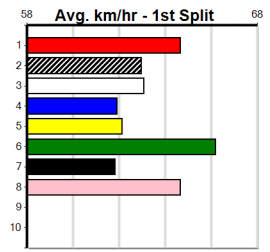

THR33 SERIES HT3

Distance: 515m, Race Type: Grade 5 Tier 3 Heat , Total Prizemoney: $3,340
1st: $2,230, 2nd: $690, 3rd: $345, 4th: $75

Watchdog Tips: [ ] [ ] [ ] [ ] Bet: [ ]

Form Box Wgt Dist Track Date Time BON Margin 1st/2nd (Time) PIR Checked Comment W/R Split 1 S/P Grade

CASH NOW (NSW)[5]
BE Dog Dec-20 Sire: EL GRAND SENOR Dam: SPARE CASH
Owner(s): J AND J (SYN), M Barber, P Jones Trainer: Maria Barber (Hoddles Creek)
Winning Distances: < 300m (0) 300 - 399m (6) 400 - 499m (4) 500 - 599m (1) 600 - 699m (0) > 700m (0)
Winning Weights: 36.0(1) 36.3(4) 36.5(1) 37.0(1) 37.1(2) 37.5(1) 37.7(1)
8th (6) 38.1 525 MEP R7 18-Dec-24 31.05 29.94 16.00 FERNANDO DUKE (29.98) M/8877 . . . 5.48 $108.90 X34
4th (1) 37.8 515 SAP R12 23-Dec-24 30.31 29.71 6.50L KENZIE KID (29.86) M/5344 . . . 5.18 $22.90 5
7th (7) 37.9 600 MEA R7 28-Dec-24 35.90 34.62 17.00 PAW IMPERIAL (34.73) M/5777 . . . 9.29 $68.80 5
5th (2) 37.5 515 SAP R6 27-Jan-25 30.44 29.60 12.00 OUR REGARDS (29.62) M/5566 . . . 5.24 $120.40 5H
7th (4) 37.1 515 SAP R7 03-Feb-25 30.63 29.47 7.50L KYANITE KAZ (30.11) M/7888 . . . 5.32 $23.50 T3-5H
4th (4) 37.2 350 HVL R10 09-Feb-25 19.51 18.78 4.00L MUMS PEARL (19.24) M/8 . . . 6.74 $74.60 5
1st (6) 37.1 350 HVL R6 14-Feb-25 19.66 19.54 1.00L RUSSIAN BERRY (19.72) M/6 . . . SW 6.84 $9.80 T3-5
8th (3) 36.7 595 SAP R8 17-Feb-25 35.24 34.53 11.00 MAHOGANY (34.53) M/2345 . . . 9.40 $103.30 X45
Last 3 wins NOT included above
1st (7) 37.0 350 HVL R8 10-Jul-24 19.62 19.62 1.75L TOMIDA (19.75) S/8 . . . 6.39 $28.00 T3-5
1st (2) 37.5 350 HVL R8 26-Aug-24 19.33 19.33 1.75L CASHED OUT (19.45) M/2 . . . 6.58 $38.80 T3-5
1st (1) 37.7 525 MEP R7 27-Nov-24 30.36 30.02 1.25L BUN QUAKE (30.43) M/2222 . . . SW 5.19 $15.00 5

1

Box History
Bx 1st 2nd 3rd 4th 5th 6th 7th 8th
1 2 3 3 2 2 1 2 1
2 2 3 1 2 2 2 1 1
3 1 1 1 1 2 1 2
4 . . . 2 3 4 3 1
5 2 . . 1 4 4 2 2
6 2 1 . 3 2 2 2 1
7 1 2 2 2 3 1 2
8 1 . . 2 3 4 2 2
Prize Best $25958.57
Starts 30.17(2)-21/2/24
Trk/Dts 108-11-10-7
APM 12-0-1-0
4119