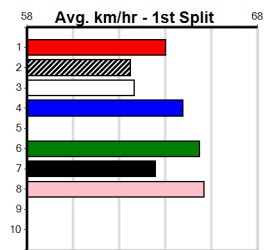

GAP (0-2 WINS) (300+)

9

9:58PM

(VIC time)

Distance: 595m, Race Type: Restricted Win, Total Prizemoney: $3,940
1st: $2,640, 2nd: $815, 3rd: $410, 4th: $75

Watchdog Tips:

Bet:

Form	Box	Wgt	Dist	Track	Date	Time	BON	Margin	1st/2nd (Time)	PIR	Checked	Comment	WR	Split 1	S/P	Grade

WILE COYOTE [7]

RBD Bitch Dec-22 Sire: BARCIA BALE Dam: PARTY LIGHTS Trainer: Marlene Schmidt (Devon Meadow)

Owner(s): R Moore
Winning Distances: < 300m (0) 300 - 399m (1) 400 - 499m (0) 500 - 599m (0) 600 - 699m (0) > 700m (0)
Winning Weights: 27.5(1)

4th (1)	27.1	525	MEP	R9	01-Jan-25	30.72	29.85	8.00L	POCKET MOUSE (30.17)	M/5444	. . .	5.29	$6.00	X67
3rd (4)	27.0	460	WGL	R4	07-Jan-25	26.35	25.65	4.00L	AMRON SAMMY (26.09)	M/455	. . .	6.82	$26.40	7
4th (5)	27.0	525	MEP	R7	15-Jan-25	31.00	29.93	6.00L	PAW MADDOX (30.60)	M/7654	. . .	5.29	$13.40	X67
3rd (2)	26.9	460	WGL	R7	23-Jan-25	26.36	25.75	2.50L	STORMY SECRET (26.20)	M/223	. . .	6.60	$1.70	T3-RW
3rd (8)	27.0	460	WGL	R7	30-Jan-25	26.58	25.84	6.00L	KING LITTERBUG (26.16)	M/555	. . .	6.72	$2.80	T3-RW
4th (3)	27.0	515	SAP	R2	03-Feb-25	29.98	29.47	6.50L	ON THE LOOSE (29.56)	M/5544	. . .	5.27	$37.80	X67H
6th (6)	26.8	460	WGL	R6	07-Feb-25	26.70	25.64	11.00	IRISH PADDY (25.98)	M/777	. . .	6.91	$23.90	X67
4th (1)	26.9	515	SAN	R2	13-Feb-25	29.85	29.38	1.5L	ASTON GUITAR (29.76)	Q/3333	. . .	5.17	$56.30	X67F

Last 3 wins NOT included above

1st (6)	27.5	350	HVL	R2	20-Dec-24	19.53	19.36	1.25L	MIA MASTER (19.61)	M/2	. . .	6.60	$3.60	T3-M

Box History

Bx	1st	2nd	3rd	4th	5th	6th	7th	8th
1				2				
2			1					
3				1		1		
4				1				1
5					1			
6	1	1				1		
7								
8			1					

Prize Best Starts Trk/Dts APM: $2585.00 FSTD 12-1-1-3 0-0-0-0 1827

RING ME LATER [6]

BK Dog Mar-22 Sire: MY REDEEMER Dam: BAG OF TRICKS Trainer: Donna Dean (Nyora)

Owner(s): R Haines
Winning Distances: < 300m (0) 300 - 399m (1) 400 - 499m (0) 500 - 599m (1) 600 - 699m (0) > 700m (0)
Winning Weights: 27.8(1) 28.5(1)

2nd (4)	28.1	510	SLE	R5	27-Nov-24	28.86	28.70	2.25L	DAINTREE SHADY (28.70)	M/332	. . .	9.20	$9.20	7
2nd (7)	28.1	595	SAP	R4	02-Dec-24	34.55	33.81	7.00L	MAGIC SNOWDROP (34.09)	M/2222	. . .	9.26	$7.00	RW
8th (3)	28.3	595	SAP	R5	23-Dec-24	35.88	34.02	19.00	DEWANA SENSATION (34.58)	M/5578	. . .	9.70	$36.30	RWH
8th (5)	28.6	595	SAP	R3	30-Dec-24	35.58	33.97	7.50L	GALLOPING DEMI (35.07)	M/7888	. . .	9.71	$5.60	RW
6th (8)	28.2	595	SAP	R3	06-Jan-25	35.73	34.60	17.00	CRUTCHING TOMMY (34.60)	M/6766	. . .	9.85	$15.70	RW
1st (8)	27.8	595	SAP	R3	13-Jan-25	34.55	34.13	1.5L	DUPLICITOUS (34.65)	M/1111	. . .	9.25	$25.30	RW
7th (7)	28.0	595	SAP	R3	20-Jan-25	35.61	34.22	13.00	CANYA KIPPER (34.74)	Q/6777	. . .	9.77	$9.10	RW
6th (6)	28.4	595	SAP	R2	27-Jan-25	35.27	34.46	10.00	CANYA KIPPER (34.57)	M/3466	. . .	9.35	$4.70	RW

Last 3 wins NOT included above

1st (8)	28.5	350	TRA	R1	03-Jun-24	20.43	20.25	3.5L	TERRY'S JEANS (20.65)	Q/12	. . .	6.78	$1.50	M

Box History

Bx	1st	2nd	3rd	4th	5th	6th	7th	8th
1		2				1		
2			1	1	1	2		
3								1
4	1					1		
5			2					1
6					1	1	1	1
7		1	1	1	1	1	2	
8	2		1	2	1	1		

Prize Best Starts Trk/Dts APM: $7040.00 34.55(7)-2/12/24 31-2-4-5 8-1-1-0 3703