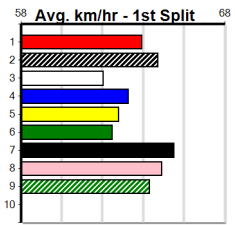

GPP LASER3300 VETERANS (250+ RANK)

Distance: 390m, Race Type: S/E Veteran, Total Prizemoney: $2,925
1st: $1,950, 2nd: $600, 3rd: $300, 4th: $75

11

1:12PM

(VIC time)

Watchdog Tips: **0** **0** **0** **0** Bet: .