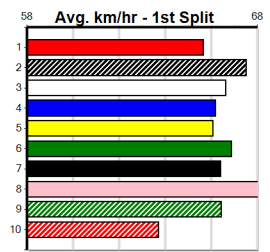

SPORTSBET MAKE IT LOOK EASY

Distance: 390m, Race Type: Grade 5, Total Prizemoney: $2,925
1st: $1,950, 2nd: $600, 3rd: $300, 4th: $75

Watchdog Tips:

Bet:

Form Box	Wgt	Dist	Track	Date	Time	BON	Margin	1st/2nd (Time)	PIR	Checked	Comment	WR	Split 1	S/P	Grade

TWILIGHT JET [5]

F Dog Feb-21 Sire: AZKABAN Dam: STYLISH BREE
Owner(s): F Vantaarling
Trainer: Fay Vantaarling (Tallygaroopna)
Winning Distances: < 300m (0) 300 - 399m (2) 400 - 499m (6) 500 - 599m (3) 600 - 699m (0) > 700m (0)
Winning Weights: 29.7(1) 30.3(1) 30.5(1) 30.6(2) 30.7(2) 30.9(2) 31.0(2)

Bx	1st	2nd	3rd	4th	5th	6th	7th	8th
1	4	2	2	1	2	1		1
2	2	2	2	1	2	1	2	
3	1	4	2	1	1	1	1	
4	1		2	1	3	2	2	
5	1	1	2	2	1	1	1	1
6	3	2	1	2	1	1	2	3
7	2	1	1	4	1	1	1	1
8	2			2	1	4		1

Prize Best Starts Trk/Dts APM
$44400.00
22.23(8)-17/6/24
92-11-11-11
4-1-1-0
6427

Last 3 wins NOT included above

1st (6)	30.7	390	SHP	R11	23-Mar-24	22.34	21.98	0.50L	BLACK COMPASS (22.38)	M/33			W	8.52	$21.60	5
1st (1)	30.3	525	MEA	R11	13-Apr-24	30.39	29.78	0.10L	MADDIE ODD SOCK (30.40)	Q/2222				5.16	$7.00	5
1st (6)	29.7	450	SHP	R6	14-Sep-24	25.40	25.39	3.25L	MILLS FOR THREE (25.62)	Q/111			SW	6.62	$3.20	5

PAW QUARK (NSW)[5]

BK Dog Jan-23 Sire: BERNARDO Dam: DYNA GARNER
Owner(s): B Wheeler
Trainer: Mark Delbridge (Balliang)
Winning Distances: < 300m (0) 300 - 399m (5) 400 - 499m (2) 500 - 599m (0) 600 - 699m (0) > 700m (0)
Winning Weights: 31.5(2) 31.8(1) 32.0(1) 32.3(1) 32.4(1) 32.9(1)

Bx	1st	2nd	3rd	4th	5th	6th	7th	8th
1	4	2	2	1	2	1		1
2	1	2	1					
3	1			2				2
4	2	3	1					
5	1			1				
6	1		1			1		
7	1			1				
8	1							

Prize Best Starts Trk/Dts APM
$18660.00
21.94(2)-3/3/25
24-7-6-3
1-0-1-0
11160

Last 3 wins NOT included above

1st (4)	32.4	450	BAL	R10	09-Oct-24	25.46	25.19	1.00L	ASTON AMISHA (25.53)	Q/111			SW	6.57	$3.60	X67
1st (6)	32.3	450	BAL	R11	16-Oct-24	25.43	25.02	2.00L	PAW LILIBET (25.56)	Q/111				6.57	$1.60	RW
1st (2)	32.0	390	BAL	R13	08-Jan-25	21.90	21.88	3.25L	KNEE DEEP (22.11)	Q/11				8.32	$3.80	5

KRAKEN ROLL [5]

F Dog Mar-22 Sire: ZAMBORA BROCKIE Dam: KRAKEN KATIE
Owner(s): S Stefanos
Trainer: Scott Stefanos (Longwood)
Winning Distances: < 300m (0) 300 - 399m (1) 400 - 499m (1) 500 - 599m (3) 600 - 699m (0) > 700m (0)
Winning Weights: 31.5(1) 32.6(1) 33.2(2) 33.6(1)

Bx	1st	2nd	3rd	4th	5th	6th	7th	8th
1	4	2	1	1	2	1		1
2	2							1
3	1		1					1
4	1				1	3		
5								1
6	1							1
7			1			1	1	1
8				1				

Prize Best Starts Trk/Dts APM
$6545.00
22.37(2)-29/4/24
18-5-0-2
6-1-0-0
1984

Last 3 wins NOT included above

1st (2)	31.5	390	SHP	R3	29-Apr-24	22.37	21.97	0.75L	SWEET BEGONIA (22.42)	Q/11				8.54	$3.40	M