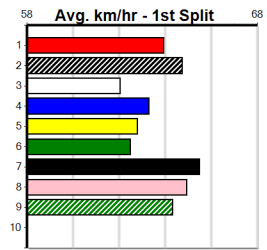

GPP LASER3300 VETERANS (250+ RANK)

Distance: 390m, Race Type: S/E Veteran, Total Prizemoney: $2,925
1st: $1,950, 2nd: $600, 3rd: $300, 4th: $75

Watchdog Tips: [ ] [ ] [ ] [ ] Bet: [ ]

SONIC TROOPER [5]
BK Dog Feb-21 Sire: HOOKSY Dam: MOMENT BY MAREE
Owner(s): K Collyer
Trainer: Nicole Lummas (Wangaratta Sout)
ENG SHP 2025-03-06
Winning Distances: < 300m (0) 300 - 399m (1) 400 - 499m (4) 500 - 599m (2) 600 - 699m (0) > 700m (0)
Winning Weights: 31.5(1) 31.8(1) 32.1(1) 32.2(1) 32.4(2) 32.9(1)
Box History: [Table]

TOP PRAIRIE [5]
F Dog Mar-21 Sire: JESAULENKO Dam: KILTY JEWEL
Owner(s): G Hansen
Trainer: Natalie Perkins (Romsey)
Winning Distances: < 300m (0) 300 - 399m (4) 400 - 499m (1) 500 - 599m (0) 600 - 699m (0) > 700m (0)
Winning Weights: 31.5(1) 32.8(1) 32.9(1) 33.0(2)
Box History: [Table]

COCONUT OAKLAND [5]
BD Dog Oct-20 Sire: SENNACHIE Dam: FOXY WHIP
Owner(s): P Gabriel
Trainer: Paul Gabriel (Toolern Vale)
Winning Distances: < 300m (0) 300 - 399m (1) 400 - 499m (4) 500 - 599m (0) 600 - 699m (0) > 700m (0)
Winning Weights: 34.3(1) 36.0(1) 36.5(1) 36.8(1) 37.1(1)
Box History: [Table]

SQUIGGLY PAPA [5]
BK Dog Feb-21 Sire: MEPUNGA BLAZER Dam: HEADSPACE
Owner(s): BELLE ZAC AND CHARLIE (SYN), M Tabb, S Tabb
Trainer: Mathew Tabb (Lara)
ENG SHP 2025-03-06
Winning Distances: < 300m (0) 300 - 399m (3) 400 - 499m (6) 500 - 599m (0) 600 - 699m (0) > 700m (0)
Winning Weights: 29.8(1) 29.9(1) 30.2(2) 30.4(2) 31.2(1) 31.5(1) 31.9(1)
Box History: [Table]

LUCKY ONE [5]
BK Dog Jan-21 Sire: FERNANDO BALE Dam: UNIQUE JOSAPHINE
Owner(s): D Burkett
Trainer: Darren Burkett (Girgarre)
Winning Distances: < 300m (0) 300 - 399m (3) 400 - 499m (4) 500 - 599m (0) 600 - 699m (0) > 700m (0)
Winning Weights: 28.6(2) 28.7(1) 29.0(1) 29.1(1) 29.2(1) 29.8(1)
Box History: [Table]