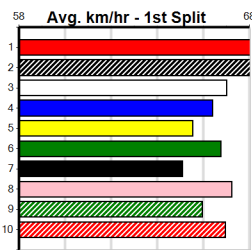

Watchdog Tips:

Bet:

Table with columns: Form Box, Wgt, Dist, Track, Date, Time, BON, Margin, 1st/2nd (Time), PIR, Checked, Comment, WR, Split 1, S/P, Grade.

Race 1 details for NAD AL SHEBA [4]. Includes owner (J Lagogiane), sire (BEAST UNLEASHED), dam (ZIPPING KELLY), and a detailed box history table.

Race 2 details for SLICK BADGER [5]. Includes owner (S Kemp), sire (ASTON RUPEE), dam (DANCIN' ETHICS), and a detailed box history table.

Race 3 details for PAW XENA (NSW)[5]. Includes owner (B Wheeler), sire (BERNARDO), dam (DYNA HARPA), and a detailed box history table.

Race 4 details for PAW VERNON (NSW)[5]. Includes owner (B Wheeler), sire (BERNARDO), dam (DYNA HARPA), and a detailed box history table.

Race 5 details for BUCK SHINES [4]. Includes owner (M Perry), sire (SHIMA SHINE), dam (SCOTTISH PRIDE), and a detailed box history table.