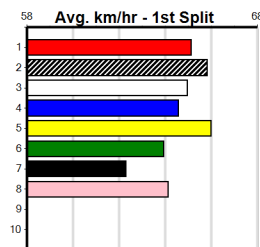

Distance: 390m, Race Type: Grade 6, Total Prizemoney: $2,925
1st: $1,950, 2nd: $600, 3rd: $300, 4th: $75

2
10:40AM

(VIC time)

Watchdog Tips:

Bet:

Form Box Wgt Dist Track Date Time BON Margin 1st/2nd (Time) PIR Checked Comment W/R Split 1 S/P Grade

MARIONVALE KEV [6] Biks
Owner(s): B Fothergill
Sire: BEAST UNLEASHED Dam: USARA ALLEN
Trainer: Brian Fothergill (Marionvale)
Box History table and Prize Best Starts Trk/Dts APM

HALF MAC [6]
Owner(s): GLENORE (SYN), G Fullerton, N Fullerton, K Fullerton, D Fullerton, J Somerville
Sire: SHIMA SHINE Dam: SUGAR SPICE
Trainer: Darryl Fullerton (Long Gully)
Box History table and Prize Best Starts Trk/Dts APM

GOLD HARADA (NSW)[6]
Owner(s): PAW A COLD ONE (SYN), G Fullerton, N Fullerton, K Fullerton, D Fullerton, C Parish, J Rice, J Th
Sire: GOOD ODDS HARADA Dam: ZIPPING CIA
Trainer: Darryl Fullerton (Long Gully)
Box History table and Prize Best Starts Trk/Dts APM

TWO BAYS [6]
Owner(s): P White
Sire: JUNGLE DEUCE Dam: EBBY BRAE
Trainer: Debbie Bewley (Pentland Hills)
Box History table and Prize Best Starts Trk/Dts APM

TIPSY TURTLE [6]
Owner(s): Vi Alskar Hundar (SYN), A Lie, J Sharp
Sire: HOOKED ON SCOTCH Dam: CHUN LI
Trainer: Dylan Sharp (Lara)
Box History table and Prize Best Starts Trk/Dts APM

1

2

3

4

5