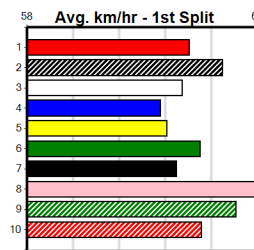

ONE MORE RACE TO GO

Distance: 390m, Race Type: Grade 5, Total Prizemoney: $2,925
1st: $1,950, 2nd: $600, 3rd: $300, 4th: $75

Watchdog Tips:

Bet:

Form Box Wgt Dist Track Date Time BON Margin 1st/2nd (Time) PIR Checked Comment WR Split 1 S/P Grade

SHIMA LITE [5]
BK Dog Nov-21 Sire: SHIMA SHINE Dam: LILLY FOX
Owner(s): R Marriner
Trainer: Reginald Marriner (Lalor)
Winning Distances: < 300m (0) 300 - 399m (3) 400 - 499m (3) 500 - 599m (0) 600 - 699m (0) > 700m (0)
Winning Weights: 30.3(1) 30.5(1) 30.8(1) 30.9(1) 31.1(2)
Race results table with columns: Rank, Dog, Wgt, Dist, Track, Date, Time, BON, Margin, 1st/2nd (Time), PIR, Checked, Comment, WR, Split 1, S/P, Grade.

Box History
Table with columns: Bx, 1st, 2nd, 3rd, 4th, 5th, 6th, 7th, 8th
Prize Best Starts Trk/Dts APM

TWILIGHT SLEUTH [5]
BK Bitch Sep-22 Sire: BEAST UNLEASHED Dam: TWILIGHT FLAME
Owner(s): T Van taarling
Trainer: Fay Vantaarling (Tallygaroopna)
Winning Distances: < 300m (0) 300 - 399m (1) 400 - 499m (1) 500 - 599m (1) 600 - 699m (0) > 700m (0)
Winning Weights: 25.0(2) 25.5(1)
Race results table with columns: Rank, Dog, Wgt, Dist, Track, Date, Time, BON, Margin, 1st/2nd (Time), PIR, Checked, Comment, WR, Split 1, S/P, Grade.

Box History
Table with columns: Bx, 1st, 2nd, 3rd, 4th, 5th, 6th, 7th, 8th
Prize Best Starts Trk/Dts APM

DEMOLISH [5]
BK Bitch Sep-22 Sire: MY REDEEMER Dam: HARPER'S GIRL
Owner(s): L Bean
Trainer: Michael Bewley (Pentland Hills)
Winning Distances: < 300m (0) 300 - 399m (3) 400 - 499m (0) 500 - 599m (0) 600 - 699m (0) > 700m (0)
Winning Weights: 25.8(1) 26.1(1) 26.8(1)
Race results table with columns: Rank, Dog, Wgt, Dist, Track, Date, Time, BON, Margin, 1st/2nd (Time), PIR, Checked, Comment, WR, Split 1, S/P, Grade.

Box History
Table with columns: Bx, 1st, 2nd, 3rd, 4th, 5th, 6th, 7th, 8th
Prize Best Starts Trk/Dts APM

BROOMBRAE FRITZ [5]
BE Dog Jul-21 Sire: TOMMY SHELBY Dam: ZIANNA ROSE
Owner(s): D Torr
Trainer: David Torr (Woodvale)
Winning Distances: < 300m (0) 300 - 399m (3) 400 - 499m (6) 500 - 599m (0) 600 - 699m (0) > 700m (0)
Winning Weights: 31.5(1) 31.7(1) 31.8(2) 32.8(1) 33.0(1) 33.2(1) 34.0(1) 34.5(1)
Race results table with columns: Rank, Dog, Wgt, Dist, Track, Date, Time, BON, Margin, 1st/2nd (Time), PIR, Checked, Comment, WR, Split 1, S/P, Grade.

Box History
Table with columns: Bx, 1st, 2nd, 3rd, 4th, 5th, 6th, 7th, 8th
Prize Best Starts Trk/Dts APM

FITZROY HALLE [5]
BD Bitch Jun-22 Sire: SUPERIOR PANAMA Dam: ORIENTAL AMBER
Owner(s): P Denman
Trainer: Arron Rocke (Kyabram South)
Winning Distances: < 300m (0) 300 - 399m (3) 400 - 499m (0) 500 - 599m (0) 600 - 699m (0) > 700m (0)
Winning Weights: 26.1(2) 26.6(1)
Race results table with columns: Rank, Dog, Wgt, Dist, Track, Date, Time, BON, Margin, 1st/2nd (Time), PIR, Checked, Comment, WR, Split 1, S/P, Grade.

Box History
Table with columns: Bx, 1st, 2nd, 3rd, 4th, 5th, 6th, 7th, 8th
Prize Best Starts Trk/Dts APM

1

2

3

4

5