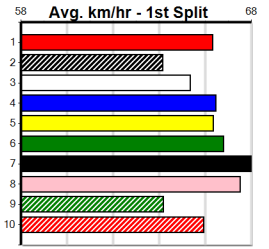

REJUVENATE @ STUD

Distance: 390m, Race Type: Mixed 4/5, Total Prizemoney: $3,360
1st: $2,250, 2nd: $690, 3rd: $345, 4th: $75

4

11:12AM

(VIC time)

Watchdog Tips:

Bet:

Form	Box	Wgt	Dist	Track	Date	Time	BON	Margin	1st/2nd (Time)	PIR	Checked	Comment	WR	Split 1	S/P	Grade

ORIENTAL OPHELIA [4]

BK Bitch Apr-22 Sire: ORSON ALLEN Dam: ORIENTAL JADE

Owner(s): N Hebart
Winning Distances: < 300m (0) 300 - 399m (5) 400 - 499m (5) 500 - 599m (0) 600 - 699m (0) > 700m (0)

Trainer: Rodney Clark (Echuca Village)
ENG SHP 2025-03-06

Winning Weights: 25.8(1) 25.9(2) 26.1(2) 26.2(1) 26.5(1) 26.6(1) 26.7(1) 27.4(1)

6th (5)	27.2	410	HOR	R5	17-Dec-24	24.06	23.14	7.00L	DUCHESS GEORGIA (23.59)	M/67	.	.	.	10.56	$17.80	X45
5th (5)	27.3	410	HOR	R9	27-Dec-24	24.04	23.28	8.00L	ROSCOE BALE (23.49)	M/66	.	.	.	10.87	$10.20	X45
6th (1)	27.1	410	HOR	R8	31-Dec-24	23.83	23.29	6.50L	WAR TIME NOVELTY (23.38)	Q/54	.	.	.	10.49	$8.50	X34
1st (5)	26.7	390	SHP	R3	11-Jan-25	22.28	22.09	0.50L	ZAP (22.31)	Q/11	.	.	.	8.39	$4.10	5
7th (4)	26.7	425	BEN	R10	17-Jan-25	24.95	23.55	13.00	WEARING LEVIS (24.07)	M/477	.	.	.	6.66	$9.30	5NP
1st (6)	26.5	390	SHP	R6	27-Jan-25	22.72	22.23	0.50L	HIGHWAY (22.75)	M/22	.	.	.	8.70	$2.90	5
3rd (2)	26.7	390	SHP	R11	24-Feb-25	22.58	22.12	4.25L	LEAP OF FAITH (22.29)	Q/33	.	.	.	8.49	$24.20	X45
4th (7)	26.7	450	SHP	R8	06-Mar-25	25.77	25.45	4.75L	PAW CHEYENNE (25.45)	Q/323	.	SW	.	6.62	$3.30	T3-5

Last 3 wins NOT included above

1st (3)	25.9	410	HOR	R9	16-Jul-24	23.47	23.34	2.75L	HARTLEY BALE (23.66)	M/11	.	.	.	10.31	$3.90	5
1st (2)	26.2	390	SHP	R4	12-Aug-24	22.05	22.05	2.50L	LUKA MAGIC (22.21)	Q/11	.	.	.	8.41	$3.10	5
1st (7)	27.4	410	HOR	R12	03-Dec-24	23.38	23.06	1.5L	MISS MELEE (23.47)	Q/11	.	.	.	10.20	$5.10	5

Box History								
Bx	1st	2nd	3rd	4th	5th	6th	7th	8th
1	2	1	1	1	1	1	1	1
2	1	1	1	3	2	1	1	1
3	4	1			1			
4					1	1	1	2
5	1			3	1	1	1	1
6	1		2	1		1	1	1
7	1		1	2	1	1	2	1
8		1		1	1			

Prize Best Starts	$20925.00
Trk/Dts APM	22.05(2)-12/8/24 52-10-4-5 15-5-1-1 6104

DOOKIE GIBLET (NSW)[4]

BK Dog Oct-22 Sire: KOBLENZ Dam: XALYNN BALE

Owner(s): L Medcraft
Winning Distances: < 300m (0) 300 - 399m (4) 400 - 499m (0) 500 - 599m (0) 600 - 699m (0) > 700m (0)

Trainer: Kate Jackson (Kamarooka)
ENG BEN 2025-03-07

Winning Weights: 35.1(1) 35.2(1) 35.4(1) 35.9(1)

6th (8)	35.5	425	BEN	R2	11-Dec-24	24.85	24.14	8.50L	PAW JANELLE (24.27)	M/336	.	.	.	6.65	$13.00	T3-6
7th (7)	35.3	390	BAL	R4	13-Jan-25	23.31	22.08	18.00	NANNA NAP (22.08)	S/77	.	V14	.	8.74	$15.20	T3-6
3rd (7)	35.7	390	BAL	R3	27-Jan-25	23.35	22.25	2.25L	HARLOW'S BOY (23.20)	S/12	.	.	.	8.78	$13.10	T3-6
2nd (2)	36.1	390	SHP	R4	30-Jan-25	22.79	22.30	3.25L	FITZROY HALLE (22.58)	M/23	.	.	.	8.56	$12.30	X67
2nd (8)	36.0	390	SHP	R5	06-Feb-25	22.42	22.15	2.75L	ZIPPER REMY (22.24)	Q/22	.	.	.	8.61	$17.10	T3-6
4th (4)	35.8	390	SHP	R4	17-Feb-25	22.93	21.72	10.00	JUBBERWOCKY (22.25)	S/44	.	.	.	8.79	$30.50	X67
1st (7)	35.9	390	SHP	R4	20-Feb-25	22.30	22.21	1.00L	PAW JOLYN (22.37)	M/11	.	SW	.	8.38	$6.30	T3-6
1st (2)	35.4	390	SHP	R3	03-Mar-25	22.22	21.86	1.00L	RUSSIAN BERRY (22.28)	M/11	.	.	.	8.34	$8.00	5

Last 3 wins NOT included above