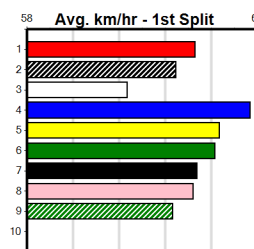

TOP CAT VIDEO VETERANS (250+ RANK)

3
10:56AM

(VIC time)

Distance: 390m, Race Type: S/E Veteran, Total Prizemoney: $2,925
1st: $1,950, 2nd: $600, 3rd: $300, 4th: $75

Watchdog Tips: ☐ ☐ ☐ ☐ ☐

Bet: ☐

Form Box	Wgt	Dist	Track	Date	Time	BON	Margin	1st/2nd (Time)	PIR	Checked	Comment	WR	Split 1	S/P	Grade

MARKET BLUE [5]
BE Dog Feb-21 Sire: FERNANDO BALE Dam: OVER HERE Trainer: Darren Burkett (Girgarre) ENG SHP 2025-03-06
Owner(s): D Burkett
Winning Distances: < 300m (0) 300 - 399m (12) 400 - 499m (0) 500 - 599m (0) 600 - 699m (0) > 700m (0)
Winning Weights: 29.0(2) 29.1(2) 29.3(1) 29.5(2) 29.9(1) 30.1(1) 30.2(2) 30.7(1)

Bx	1st	2nd	3rd	4th	5th	6th	7th	8th
1	1	1	3	3	3	1	1	1
2	1	1	1	2	2	3		1
3	3				1			
4	1	2	2	1	1	1	2	
5	2	1						
6	1	1	1	3		3	1	
7	1		1	3	2		3	2
8	3	2	2				2	

Last 3 wins NOT included above

1st (8) 29.0 390 SHP R12 15-Apr-24 22.18 21.75 3.75L ALI STARR (22.43) M/11 . . . . 8.44 $5.70 5
1st (3) 29.1 390 SHP R12 10-Aug-24 22.49 22.14 1.75L HIGHWAY (22.60) M/11 . . . . 8.47 $7.30 5
1st (3) 29.0 390 SHP R11 22-Aug-24 22.49 22.33 1.00L BONNIE GAL (22.56) Q/11 . . . . 8.47 $5.40 T3-5

Prize Best Starts Trk/Dts APM: $21125.00, 22.18(8)-15/4/24, 72-12-8-9, 53-8-7-8, 4531

AVIANNA [4]
WBD Bitch Sep-20 Sire: FERNANDO BALE Dam: AYIA SOPHIA Trainer: Jeff Gorgioski (Stanhope)
Owner(s): C Gorgioski
Winning Distances: < 300m (0) 300 - 399m (13) 400 - 499m (12) 500 - 599m (0) 600 - 699m (0) > 700m (0)
Winning Weights: 26.4(2) 26.6(1) 26.7(1) 26.8(2) 27.0(1) 27.1(2) 27.3(2) 27.4(2) 27.7(3) 27.8(1) 28.0(2) 28.1(1) 28.3(2)

Bx	1st	2nd	3rd	4th	5th	6th	7th	8th
1	1	2	2	2	2	5	2	1
2	3	2	2	5	2			
3	1	2	3	4	5	2	1	
4	3	3	2	3	2	1	1	
5	3	1	4	3	3			
6	3	3	2	1	2	3	1	
7	2	4	5			1	2	
8	9	1	1	1	1	1	2	

Last 3 wins NOT included above

1st (7) 27.3 410 HOR R6 23-Apr-24 23.28 23.26 0.50L ASTRA BALE (23.30) M/21 . . . . 10.33 $3.60 X34
1st (8) 28.5 300 HVL R11 15-Sep-24 16.80 16.80 0.75L ASTON JALAPENO (16.85) M/4 . . . . 3.94 $1.80 5
1st (8) 28.0 390 SHP R3 01-Nov-24 22.08 21.88 1.25L PETZEL BALE (22.15) M/21 . . . . 8.38 $2.30 5

Prize Best Starts Trk/Dts APM: $68840.00, 21.98(8)-23/3/24, 122-25-18-21, 14-4-1-1, 7575

MIST FRED [5]
BK Dog Jan-21 Sire: DROOPYS BUICK Dam: SHIMA MIST Trainer: Darren Burkett (Girgarre)
Owner(s): D Burkett
Winning Distances: < 300m (0) 300 - 399m (3) 400 - 499m (5) 500 - 599m (0) 600 - 699m (0) > 700m (0)
Winning Weights: 33.9(1) 34.4(1) 34.5(1) 34.7(1) 35.2(1) 35.5(1) 35.8(1) 36.2(1)

Bx	1st	2nd	3rd	4th	5th	6th	7th	8th
1	1	2	2	2	1	1	1	1
2	1	1	1	2	1	1		
3	1	2	1	1	1	1	2	
4	2	2	1	1	4		1	
5	1	1					2	1
6	2	1	2	1	3	1	1	
7	1	1	1	3	2	2		1
8	2	3	1				1	

Last 3 wins NOT included above

1st (6) 34.7 450 SHP R8 08-Feb-24 25.83 25.34 0.05L GENERAL PAYTON (25.83) M/222 . . . . 6.76 $2.30 5
1st (6) 35.2 450 SHP R6 11-Jul-24 25.88 25.68 2.25L VALLETTA DIVA (26.03) M/331 . . . . 6.99 $5.80 T3-5
1st (4) 35.5 450 SHP R8 24-Oct-24 25.59 25.59 1.25L ALFIE ABALONE (25.67) M/221 . . . . 6.73 $12.40 5

Prize Best Starts Trk/Dts APM: $19575.00, 22.57(1)-2/9/24, 67-8-11-11, 6-0-0-1, 3493