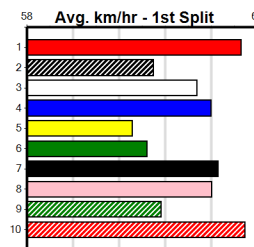

SHEPP CITY FENCING

Distance: 450m, Race Type: Grade 5, Total Prizemoney: $2,925
1st: $1,950, 2nd: $600, 3rd: $300, 4th: $75

Watchdog Tips:

Bet:

Form Box Wgt Dist Track Date Time BON Margin 1st/2nd (Time) PIR Checked Comment W/R Split 1 S/P Grade

GUNAI LILLY [5]

BD Bitch Oct-21 Sire: ASTON DEE BEE Dam: GUNAI GOSSIP Trainer: Mark Filomeno (Craigieburn)

Owner(s): J Martin Winning Distances: < 300m (0) 300 - 399m (5) 400 - 499m (4) 500 - 599m (0) 600 - 699m (0) > 700m (0)

Winning Weights: 27.6(1) 27.8(2) 27.9(2) 28.4(2) 28.5(1) 28.9(1)

Table with columns: Rank, Sex, Age, Weight, Dog Name, Date, Time, BON, Margin, 1st/2nd (Time), PIR, Checked, Comment, W/R, Split 1, S/P, Grade. Includes entries for 6th to 2nd and 1st to 1st.

Last 3 wins NOT included above

Box History

Box History table with columns: Bx, 1st, 2nd, 3rd, 4th, 5th, 6th, 7th, 8th. Includes Prize Best Starts Trk/Dts APM.

1

WESTSIDE WIZARD [5]

BK Dog Feb-23 Sire: KOBLENZ Dam: MISS MOLLY LEE Trainer: Nick Lecchino (Lethbridge)

Owner(s): LECCHINO SYND (SYN), N Lecchino, S Lecchino, N Lecchino Winning Distances: < 300m (0) 300 - 399m (1) 400 - 499m (2) 500 - 599m (0) 600 - 699m (0) > 700m (0)

Winning Weights: 35.6(1) 36.3(1) 36.6(1)

Table with columns: Rank, Sex, Age, Weight, Dog Name, Date, Time, BON, Margin, 1st/2nd (Time), PIR, Checked, Comment, W/R, Split 1, S/P, Grade. Includes entries for 3rd to 2nd and 1st to 1st.

Last 3 wins NOT included above

Box History

Box History table with columns: Bx, 1st, 2nd, 3rd, 4th, 5th, 6th, 7th, 8th. Includes Prize Best Starts Trk/Dts APM.

2

KRAKEN HUGGIE [5]

F Dog Feb-22 Sire: FERAL FRANKY Dam: KRAKEN LIGHTNING Trainer: Barry Hall (Dingee)

Owner(s): EYLES (SYN), K Eyles, H Eyles, D Eyles Winning Distances: < 300m (0) 300 - 399m (1) 400 - 499m (4) 500 - 599m (0) 600 - 699m (0) > 700m (0)

Winning Weights: 31.7(1) 32.1(1) 32.2(2) 33.0(1)

Table with columns: Rank, Sex, Age, Weight, Dog Name, Date, Time, BON, Margin, 1st/2nd (Time), PIR, Checked, Comment, W/R, Split 1, S/P, Grade. Includes entries for 5th to 1st.

Last 3 wins NOT included above

ENG BEN 2025-03-07

Box History

Box History table with columns: Bx, 1st, 2nd, 3rd, 4th, 5th, 6th, 7th, 8th. Includes Prize Best Starts Trk/Dts APM.

3

GOLD VENOM [5]

F Dog Feb-22 Sire: CATCH THE THIEF Dam: SUPREME OUTLAW Trainer: Reginald Marriner (Lalor)

Owner(s): R Marriner Winning Distances: < 300m (0) 300 - 399m (1) 400 - 499m (1) 500 - 599m (1) 600 - 699m (0) > 700m (0)

Winning Weights: 30.1(1) 30.2(1) 30.3(1)

Table with columns: Rank, Sex, Age, Weight, Dog Name, Date, Time, BON, Margin, 1st/2nd (Time), PIR, Checked, Comment, W/R, Split 1, S/P, Grade. Includes entries for 7th to 5th and 1st to 1st.

Last 3 wins NOT included above

Box History

Box History table with columns: Bx, 1st, 2nd, 3rd, 4th, 5th, 6th, 7th, 8th. Includes Prize Best Starts Trk/Dts APM.

4

HARD STYLE ROBBO (NSW)

RBD Dog Jan-22 Sire: HARD STYLE RICO Dam: HELLO ROBBO Trainer: Robert Hayes (Toolleen)

Owner(s): The Winning Runs (SYN), K Catford, D Terrell, L Martin Winning Distances: < 300m (0) 300 - 399m (0) 400 - 499m (5) 500 - 599m (0) 600 - 699m (0) > 700m (0)