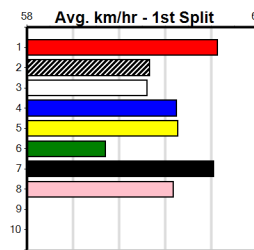

Watchdog Tips: [ ] [ ] [ ] [ ] Bet: [ ]

Form Box Wgt Dist Track Date Time BON Margin 1st/2nd (Time) PIR Checked Comment W/R Split 1 S/P Grade

LISSY LOULOU [6]
BD Bitch Jun-22 Sire: SUPERIOR PANAMA Dam: ORIENTAL AMBER
Owner(s): P Denman Trainer: Arron Roche (Kyabram South)
Winning Distances: < 300m (0) 300 - 399m (2) 400 - 499m (0) 500 - 599m (0) 600 - 699m (0) > 700m (0)
Winning Weights: 28.0(1) 29.3(1)
7th (7) 29.5 390 SHP R10 05-Dec-24 23.16 22.18 15.00 NO WORDS (22.18) M/77 8.82 $3.90 T3-7
3rd (2) 28.9 390 SHP R2 12-Dec-24 22.58 21.78 2.75L GOLD HARADA (22.39) M/23 8.55 $5.30 7
2nd (6) 28.9 390 SHP R4 02-Jan-25 22.71 22.20 0.75L BONE SHAKER (22.67) M/11 8.56 $17.20 T3-7
3rd (3) 28.3 390 SHP R9 09-Jan-25 22.65 22.20 1.75L SUGAR SHINE (22.53) M/41 8.70 $7.50 7
7th (7) 27.8 390 SHP R10 06-Feb-25 23.02 22.15 7.00L SMALL MERCIES (22.55) M/37 8.58 $5.10 T3-7
1st (2) 28.0 390 SHP R10 20-Feb-25 22.29 22.21 2.25L SANDY CHEEK (22.45) Q/21 8.43 $4.60 T3-7
7th (1) 27.8 350 HVL R7 25-Feb-25 19.93 19.21 5.50L BIG STACKS (19.57) Q/2 6.64 $8.80 6G
3rd (2) 27.7 450 SHP R5 03-Mar-25 25.89 24.87 9.00L HAVE A CRACK (25.29) Q/122 6.70 $25.10 X67
Last 3 wins NOT included above
1st (4) 29.3 390 SHP R1 07-Nov-24 22.42 22.26 3.25L NO WORDS (22.64) Q/11 8.48 $5.40 T3-M

SHOOT THE BREEZE [7]
BD Dog Oct-22 Sire: FERAL FRANKY Dam: NORDEGREN
Owner(s): A Debattista Trainer: Aaron Debattista (Toolleen)
Winning Distances: < 300m (0) 300 - 399m (0) 400 - 499m (1) 500 - 599m (0) 600 - 699m (0) > 700m (0)
Winning Weights: 33.5(1)
2nd (7) 33.3 425 BEN R2 25-Oct-24 24.38 23.88 6.00L LAMIA NONNA MARY (23.96) M/443 6.80 $11.30 M
2nd (7) 33.5 525 MEP R1 30-Oct-24 30.83 29.86 3.75L LET'S GO OUT (30.57) M/2222 5.27 $8.30 M
1st (2) 33.5 425 BEN R2 04-Nov-24 24.02 23.81 12.00 BOGGY PUB (24.83) M/111 6.67 $1.10 T3-M
3rd (3) 33.5 500 BEN R7 08-Nov-24 28.55 28.25 2.00L LEAVE ME IN (28.42) S/533 V10 6.88 $3.50 RW
ST (-) 33.5 425 BEN 03-Jan-25 23.82 10.00 Trial Cleared M/11 1of4 6.62 ST
4th (2) 34.1 450 SHP R2 20-Jan-25 26.09 25.19 4.50L TIGER SHARK (25.79) M/434 6.95 $2.00 RW
2nd (6) 34.2 450 SHP R4 01-Feb-25 25.63 25.50 0.05L MANDOLIN STORM (25.63) M/111 6.74 $1.30 X67
Last 3 wins NOT included above