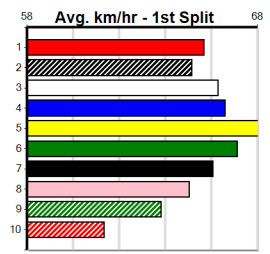

SHEPPARTON WORKWEAR & SAFETY

Distance: 450m, Race Type: Grade 5, Total Prizemoney: $2,925
1st: $1,950, 2nd: $600, 3rd: $300, 4th: $75

Watchdog Tips: ☐ ☐ ☐ ☐ ☐ **Bet:** ☐

Form Box	Wgt	Dist	Track	Date	Time	BON	Margin	1st/2nd (Time)	PIR	Checked	Comment	WR	Split 1	S/P	Grade		
BUMPY'S DAD ROY [5]																	
BK	Dog	Dec-19			Sire: COLLISION	Dam: GO GO TREETMENT										Trainer: Gary Cowcher (Broadford)	
Owner(s): G Cowcher																	
Winning Distances: < 300m (0) 300 - 399m (6) 400 - 499m (4) 500 - 599m (5) 600 - 699m (0) > 700m (0)																	
Winning Weights: 30.3(1) 30.7(1) 30.8(1) 30.9(4) 31.0(2) 31.1(1) 31.3(2) 31.4(1) 31.5(1) 32.1(1)																	
7th (3)	32.2	300	HVL	R4	20-Oct-24	17.24	16.76	7.00L BURN ALONG (16.76)	M/7				4.10	$16.00	FFA		
8th (5)	32.7	450	SHP	R7	01-Nov-24	26.00	25.11	7.50L SHOW CAUSE (25.51)	S/778				6.84	$15.20	5		
2nd (5)	33.1	300	HVL	R12	08-Dec-24	16.89	16.47	1.5L MAXED OUT (16.79)	M/1				3.98	$14.30	VET		
3rd (8)	33.1	425	BEN	R12	13-Dec-24	24.31	23.66	3.00L ASTON AURELIA (24.10)	M/443				6.66	$4.40	5		
3rd (2)	32.4	300	HVL	R3	05-Jan-25	16.83	16.42	1.25L REVERSE SWEEP (16.75)	M/1				3.93	$9.80	VET		
2nd (8)	32.1	425	BEN	R9	10-Jan-25	23.96	23.58	1.5L LEKTRA FRED (23.87)	M/222				6.53	$4.70	5		
2nd (6)	32.0	300	HVL	R3	02-Feb-25	16.87	16.28	0.75L SMART TALK (16.82)	Q/1				3.92	$16.00	VET		
7th (4)	32.1	350	HVL	R8	25-Feb-25	19.87	19.21	9.50L THIRTY SECONDS (19.21)	M/4				6.72	$20.50	X45		
Last 3 wins NOT included above																	
1st (6)	31.3	300	HVL	R11	17-Mar-24	16.46	16.24	0.25L DR. MARSHAL (16.48)	M/1				3.78	$20.20	FFA		
1st (8)	31.4	425	BEN	R3	07-Jun-24	24.12	23.85	2.25L HE'S NO SLOUCH (24.27)	M/421		SW		6.59	$6.50	VETH		
1st (3)	32.1	390	SHP	R4	29-Jul-24	22.13	22.01	0.50L HELLO SIRI (22.16)	M/22				8.39	$24.60	X45		

Box History								
Bx	1st	2nd	3rd	4th	5th	6th	7th	8th
1	2	1	1					
2	1	1	6	2	1		1	1
3	1	1	2		2	1	1	
4	3	1	4					1
5	2	1	2		2			2
6	2	3	3	3	1			2
7	1	3	2	1	1			1
8	3	3	4					

Prize	Best	Starts	Trk/Dts	APM
$69260.00	25.51(1)-17/2/24	83-15-14-24	13-0-1-3	4334