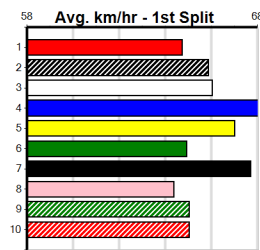

SPORTSBET FINAL

Distance: 450m, Race Type: Grade 5 Final, Total Prizemoney: $3,360
1st: $2,250, 2nd: $690, 3rd: $345, 4th: $75

Watchdog Tips:

Bet:

Form Box Wgt Dist Track Date Time BON Margin 1st/2nd (Time) PIR Checked Comment W/R Split 1 S/P Grade

PAW LAUREN (NSW)[5]
BK Bitch Dec-22 Sire: BERNARDO Dam: HADARAH BALE
Owner(s): B Wheeler
Trainer: Mark Delbridge (Balliang)
Winning Distances: < 300m (0) 300 - 399m (2) 400 - 499m (9) 500 - 599m (1) 600 - 699m (0) > 700m (0)
Winning Weights: 25.9(1) 26.0(1) 26.1(1) 26.3(4) 26.4(1) 26.5(2) 26.8(2)
Box History table and Prize Best Starts table included.

FLYING CURRENCY [5]
BK Bitch Jul-22 Sire: ASTON RUPEE Dam: FLYING SMOOTH
Owner(s): T Erenshaw
Trainer: Kim Erenshaw (Junction Village)
Winning Distances: < 300m (0) 300 - 399m (0) 400 - 499m (1) 500 - 599m (4) 600 - 699m (0) > 700m (0)
Winning Weights: 29.3(2) 29.4(1) 29.6(1) 29.8(1)
Box History table and Prize Best Starts table included.

FIRST TRAIN OUT [5]
BK Dog Apr-23 Sire: ASTON RUPEE Dam: LEGENDARY LASS
Owner(s): K Osborne
Trainer: Anthony Azzopardi (Rowsley)
Winning Distances: < 300m (0) 300 - 399m (2) 400 - 499m (3) 500 - 599m (0) 600 - 699m (0) > 700m (0)
Winning Weights: 34.1(1) 34.4(2) 34.5(1) 34.7(1)
Box History table and Prize Best Starts table included.

SOLAR SPECTRUM [5]
F Dog Dec-22 Sire: AUSSIE INFRARED Dam: IT'S A FRENZY
Owner(s): G Black
Trainer: Lisa Delbridge (Balliang)
Winning Distances: < 300m (0) 300 - 399m (3) 400 - 499m (6) 500 - 599m (0) 600 - 699m (0) > 700m (0)
Winning Weights: 33.1(1) 33.3(1) 33.4(1) 33.5(2) 33.7(2) 33.8(2)
Box History table and Prize Best Starts table included.

NIGEL DEVERE [4]
BK Dog Mar-23 Sire: FERNANDO BALE Dam: PHEME
Owner(s): BEV AND DANIEL (SYN), B Pell, D Pell
Trainer: Daniel Pell (Toolleen)
Winning Distances: < 300m (0) 300 - 399m (1) 400 - 499m (3) 500 - 599m (0) 600 - 699m (0) > 700m (0)
Winning Weights: 31.8(1) 32.0(2) 32.2(1)
Box History table and Prize Best Starts table included.