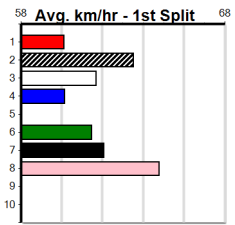

RSN GREY AREAS - WEDNESDAY & FRID

Distance: 390m, Race Type: Tier 3 - Grade 7, Total Prizemoney: \$1,530
1st: \$1,000, 2nd: \$320, 3rd: \$160, 4th: \$50

9

5:14PM

(VIC time)

Watchdog Tips:

0 0 0 0

Bet: