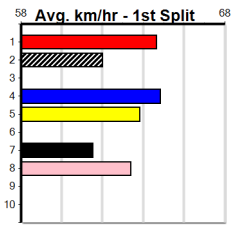

14 RACES TODAY

Distance: 390m, Race Type: Tier 3 - Maiden, Total Prizemoney: $1,530
1st: $1,000, 2nd: $320, 3rd: $160, 4th: $50

1
2:44PM
(VIC time)

Watchdog Tips: 0 0 0 0 **Bet:** .