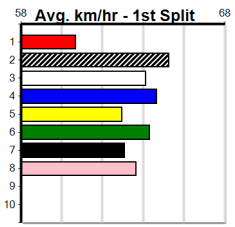

TOWN & COUNTRY LINE MARKING

Distance: 450m, Race Type: Grade 5 T3, Total Prizemoney: $1,530
1st: $1,000, 2nd: $320, 3rd: $160, 4th: $50

8

4:56PM

(VIC time)

Watchdog Tips:

0 0 0 0

Bet: