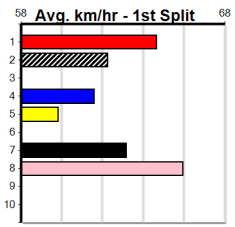

Ballarat

SPORTSBET SAME RACE MULTI

Distance: 390m, Race Type: Tier 3 - Maiden, Total Prizemoney: $1,530
1st: $1,000, 2nd: $320, 3rd: $160, 4th: $50

2

3:00PM

(VIC time)

Watchdog Tips: **0** **0** **0** **0** Bet: **0**

Form Box Weight Dist Track Date Time BON Margin 1st/2nd (Time) PIR Checked Comment W/R Split 1 S/P Grade

1 SMOOTH TIGER [M] **CLONCURRY GIRL**

BE B Jan-23 KOBLENZ CLONCURRY GIRL

Trainer: Malcolm Carr (Devon Meadows)

6th (1)	27.2	300	HVL	R1	24-Jan-25	17.64	16.60	4.00	CRACKERJACK LEE (17.37)	M/5	.	.	.	4.18	$2.40	T3-M
2nd (4)	27.2	400	WGL	R2	30-Jan-25	23.32	22.75	5.50	HOOKED ON YUBARI (22.94)	M/22	.	.	.	8.51	$2.40	T3-M
3rd (8)	27.4	400	GEL	R1	04-Feb-25	23.88	22.71	2.50	SMOOTH PRINCE (23.72)	M/43	.	.	.	8.77	$4.60	M
2nd (4)	27.8	390	BAL	R1	24-Feb-25	22.58	22.11	0.25	PAW KESTELL (22.57)	Q/11	.	.	.	8.51	$4.40	T3-M

Owner(s): A Carr

Winning Boxes

1	2	3	4	5	6	7	8
Prize							
Best							
Starts							
Trk/Dst							
APM							

2 SUPER SEALANT [M] **SUPER C AZELLE**

RBD D Feb-23 RAZOR'S EDGE SUPER C AZELLE

Trainer: Raymond Farquhar (Eureka)

6th (5)	29.7	390	BAL	R2	18-Jan-25	23.50	22.22	16.00	HOOKED ON JING (22.43)	M/66	.	.	.	9.11	$7.20	T3-M
5th (1)	29.6	390	BAL	R9	27-Jan-25	23.35	22.25	16.00	LASTON CAPER (22.25)	M/35	.	.	SW	8.84	$4.90	T3-M
7th (5)	30.0	300	HVL	R1	21-Feb-25	17.72	16.55	9.50	FEEL THE RAGE (17.08)	S/7	.	.	.	4.13	$33.90	T3-M
7th (2)	30.2	300	HVL	R2	25-Feb-25	17.48	16.76	6.00	GREEK SNIPER (17.09)	S/7	.	.	.	4.19	$23.90	M

Owner(s): R Farquhar

Winning Boxes

1	2	3	4	5	6	7	8
Prize							
Best							
Starts							
Trk/Dst							
APM							

3 *** VACANT BOX ***

Trainer:
Owner(s):

Winning Boxes

1	2	3	4	5	6	7	8
Prize							
Best							
Starts							
Trk/Dst							
APM							

4 TEXAS MOON [M] **BARELLEN PEARL**

LTF D Apr-22 FERAL FRANKY BARELLEN PEARL

Trainer: Alfred King (Sulky)

2nd (6)	32.8	390	BAL	R2	03-Feb-25	22.72	22.23	2.50	TINKER RAYS (22.56)	M/22	.	.	.	8.75	$8.40	T3-M
5th (3)	32.6	410	HOR	R1	07-Feb-25	24.34	23.09	11.00	LPYRENEES ACE (23.62)	M/34	.	.	.	10.77	$21.50	M
3rd (1)	32.5	410	HOR	R1	18-Feb-25	24.26	22.87	5.50	SEVEN OF NINE (23.87)	M/32	.	.	.	10.67	$3.60	M
7th (1)	32.7	390	BAL	R1	24-Feb-25	23.44	22.11	13.00	PAW KESTELL (22.57)	M/77	.	.	.	9.16	$4.80	T3-M

Owner(s): A King

Winning Boxes

1	2	3	4	5	6	7	8
Prize							
Best							
Starts							
Trk/Dst							
APM							

5 STRETCHER JONES (SA)[M] **FANTASTIC SHELL**

DKBD B Sep-22 FERNANDO BALE FANTASTIC SHELL

Trainer: Michael Crowe (Pentland Hills)

6th (8)	25.8	390	BAL	R2	24-Oct-24	23.52	22.08	16.00	HOOKED ON YUKI (22.43)	S/67	.	.	.	8.66	$24.70	M
5th (5)	26.1	425	BEN	R1	31-Jan-25	24.91	23.54	15.00	HAVE A CRACK (23.90)	S/865	.	.	.	6.83	$92.90	M
8th (8)	26.4	390	BAL	R1	08-Feb-25	23.44	22.06	11.00	LADY BOMBSHELL (22.69)	S/86	.	.	.	8.85	$7.80	M

Owner(s): M Crowe

Winning Boxes

1	2	3	4	5	6	7	8
Prize							
Best							
Starts							
Trk/Dst							
APM							

6 *** VACANT BOX ***

Trainer:
Owner(s):

Winning Boxes

1	2	3	4	5	6	7	8
Prize							
Best							
Starts							
Trk/Dst							
APM