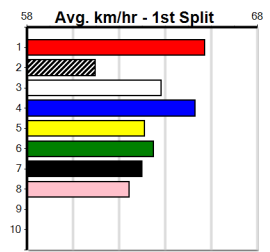

Ballarat
13 (E1)
6:37PM
(VIC time)

BALLARAT RACE 13

Distance: 390m, Race Type: Grade 5 T3, Total Prizemoney: $1,530
1st: $1,000, 2nd: $320, 3rd: $160, 4th: $50

Watchdog Tips: ☐ ☐ ☐ ☐ ☐

Bet:

Form Box Wgt Dist Track Date Time BON Margin 1st/2nd (Time) PIR Checked Comment W/R Split 1 S/P Grade

1

CROWNING GLORY [5]

BK Bitch May-22 Sire: KURO KISMET Dam: DANI THRILLS Trainer: Aroha Hemingway (Rochester)

Owner(s): D Petersen
Winning Distances: < 300m (0) 300 - 399m (3) 400 - 499m (0) 500 - 599m (2) 600 - 699m (0) > 700m (0)
Winning Weights: 28.8(1) 29.3(1) 29.9(1) 30.3(1) 31.4(1)

Pos	Wgt	Dist	Track	Date	Time	BON	Margin	1st/2nd (Time)	PIR	Checked	Comment	W/R	Split 1	S/P	Grade
7th (3)	30.1	460	WGL	R5	12-Nov-24	26.78	25.65	8.00L DAINTREE ASTER (26.25)	M/644	.	SW	.	6.83	$37.90	RW
4th (3)	30.5	455	MBR	R7	22-Nov-24	26.14	25.51	3.75L ZINFANDEL DASH (25.87)	.	.	.	.	8.20	$14.00	6
3rd (6)	30.6	350	MBS	R8	26-Nov-24	19.68	19.40	0.75L WILPENNA (19.63)	.	.	.	.	7.14	$13.00	6
1st (6)	31.4	500	BEN	R8	04-Dec-24	28.53	28.34	1.00L SILVER MACHINE (28.60)	M/111	.	SW	.	6.60	$9.30	5
8th (8)	31.3	410	HOR	R10	10-Dec-24	24.49	23.06	16.00 DELL MISTER (23.38)	M/78	.	.	W	10.61	$12.60	5
7th (6)	31.4	350	HVL	R6	17-Dec-24	20.34	19.60	7.50L CHESTER CAMPBELL (19.83)	M/6	.	.	.	6.95	$14.40	5
6th (4)	31.0	425	BEN	R13	15-Jan-25	25.15	24.09	8.00L REDEMPTION ROCK (24.61)	Q/165	.	.	.	6.65	$6.60	5
7th (2)	32.2	390	SHP	R5	27-Feb-25	23.53	22.17	15.00 BURRA BRICE (22.48)	Q/27	.	.	.	8.66	$3.70	T3-5

Last 3 wins NOT included above

1st (5)	29.3	395	TRA	R5	05-Feb-24	22.25	22.25	1.25L DUNDEE RAIDER (22.33)	Q/111	.	.	.	3.74	$2.50	X67
1st (4)	29.9	350	HVL	R5	09-Oct-24	19.63	19.45	0.50L BRAEMAR SHEILA (19.65)	M/1	.	.	.	6.58	$2.00	X67
1st (4)	30.3	500	BEN	R8	16-Oct-24	28.54	28.28	0.75L GET IT DONE (28.59)	M/311	.	.	.	6.68	$8.90	5

Box History

Bx	1st	2nd	3rd	4th	5th	6th	7th	8th
1								
2								
3								
4								
5								
6								
7								
8								

Prize Best $9955.00
Starts 23.01(5)-14/10/24
Trk/Dts 36-5-7-2
APM 1-0-0-0
2265