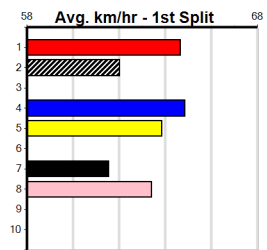

14 RACES TODAY

Distance: 390m, Race Type: Tier 3 - Maiden, Total Prizemoney: $1,530
1st: $1,000, 2nd: $320, 3rd: $160, 4th: $50

Watchdog Tips:

Bet:

Form	Box	Wgt	Dist	Track	Date	Time	BON	Margin	1st/2nd (Time)	PIR	Checked	Comment	WR	Split 1	S/P	Grade

1

PEARLY WHIRLY (NSW)[M]
BK Bitch Feb-23 Sire: MEPUNGA BLAZER Dam: MADE TO SHINE
Owner(s): B Pearce Trainer: Margery Quick (Haddon)
Winning Distances: < 300m (0) 300 - 399m (0) 400 - 499m (0) 500 - 599m (0) 600 - 699m (0) > 700m (0)
ENG HVL 2025-02-28

Winning Weights:

8th (5)	27.1	525	MEP	R2	18-Dec-24	31.85	29.94	22.00	PAW TORONTO (30.37)	Q/1477	. . .	. . .	. . .	5.18	$96.90	M
4th (4)	27.2	300	HVL	R1	27-Dec-24	17.57	16.90	4.75L	MAY BE REAL (17.24)	M/2	. . .	. . .	. . .	4.07	$8.20	T3-M
4= (3)	26.9	390	WBL	R2	02-Jan-25	23.18	22.01	11.00	ASTON DARWIN (22.44)	Q/34	. . .	SW	. . .	8.72	$7.50	M
3rd (5)	26.9	410	HOR	R2	06-Jan-25	24.08	22.89	4.25L	ERIC QUIRK (23.79)	Q/22	. . .	. . .	. . .	10.44	$28.70	M
3rd (8)	26.8	410	HOR	R1	14-Jan-25	24.10	23.00	6.50L	DIAMANTINA OPAL (23.67)	M/23	. . .	. . .	. . .	10.59	$11.00	M
5th (6)	26.5	390	BAL	R2	18-Jan-25	23.41	22.22	14.00	HOOKED ON JING (22.43)	Q/45	. . .	. . .	. . .	8.88	$5.00	T3-M
7th (4)	26.5	390	BAL	R1	03-Feb-25	23.18	22.23	11.00	DOONGALLA BOY (22.47)	M/66	. . .	. . .	. . .	8.98	$13.30	T3-M
4th (7)	26.4	390	BAL	R1	08-Feb-25	22.99	22.06	4.50L	LADY BOMBSHELL (22.69)	M/24	. . .	. . .	. . .	8.52	$12.60	M

Last 3 wins NOT included above

Bx	1st	2nd	3rd	4th	5th	6th	7th	8th
1								
2								
3			1	1				
4				1				1
5			1					1
6					1			
7				1				
8			1					

Prize		$940.00
Best	22.99(7)	-8/2/25
Starts		9-0-0-3
Trk/Dts		3-0-0-0
APM		693

2

BIG BRUCE (NSW)[M]
BK Dog Mar-22 Sire: SHIMA SHINE Dam: MIDNIGHT CARMEN
Owner(s): J O'keefe Trainer: Constance Mcmillan (Drouin)

Winning Distances: < 300m (0) 300 - 399m (0) 400 - 499m (0) 500 - 599m (0) 600 - 699m (0) > 700m (0)

Winning Weights:

8th (1)	36.8	300	HVL	R2	06-Dec-24	17.49	16.89	8.50L	ZINZAN CHARLIE (16.89)	S/6	. . .	. . .	. . .	4.10	$50.50	T3-M
4th (1)	37.1	400	WGL	R3	12-Dec-24	23.78	22.69	13.00	CORDOVA (22.94)	M/44	. . .	. . .	. . .	0.00	$22.90	T3-M
6th (8)	37.1	435	SLE	R1	18-Dec-24	25.61	24.38	15.00	STAR STATUS (24.61)	S/566	. . .	VO	. . .	5.54	$10.40	T3-M
2nd (4)	35.5	300	HVL	R1	24-Jan-25	17.44	16.60	1.00L	CRACKERJACK LEE (17.37)	M/3	. . .	. . .	. . .	4.15	$40.20	T3-M
3rd (2)	35.5	300	HVL	R1	29-Jan-25	17.60	17.09	0.75L	MT. VIEW RAW (17.56)	S/3	. . .	. . .	. . .	4.03	$3.80	M
3rd (1)	35.3	435	SLE	R2	05-Feb-25	25.36	24.64	3.25L	KOKODA TRAIL (25.15)	M/222	. . .	. . .	. . .	5.34	$13.00	T3-M
3rd (7)	35.8	400	WGL	R4	13-Feb-25	23.13	22.79	3.00L	SHADY LADY (22.93)	S/43	. . .	. . .	. . .	8.56	$7.00	T3-M
6th (8)	35.3	435	SLE	R1	19-Feb-25	25.90	24.59	15.00	BELLS OF VICTORY (24.91)	M/166	. . .	. . .	. . .	5.42	$5.70	M

Last 3 wins NOT included above

Bx	1st	2nd	3rd	4th	5th	6th	7th	8th
1			1	1				1
2			1	1		1	1	
3				1				
4		1					1	
5					1			1
6					1	1		
7			2		1			
8				1		2		

Prize		$1310.00
Best		FSH
Starts		20-0-1-4
Trk/Dts		0-0-0-0
APM		960

3

*** VACANT BOX ***

Sire: Dam: Trainer:

Owner(s):
Winning Distances: < 300m (0) 300 - 399m (0) 400 - 499m (0) 500 - 599m (0) 600 - 699m (0) > 700m (0)
Winning Weights:

Box History