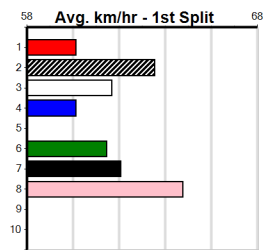

RSN GREY AREAS - WEDNESDAY & FRIDAY

Distance: 390m, Race Type: Tier 3 - Grade 7, Total Prizemoney: $1,530
1st: $1,000, 2nd: $320, 3rd: $160, 4th: $50

Watchdog Tips:

Bet:

Table with columns: Form Box, Wgt, Dist, Track, Date, Time, BON, Margin, 1st/2nd (Time), PIR, Checked, Comment, WR, Split 1, S/P, Grade

HEY ELLA [7] RF Bitch Mar-22 Sire: FERNANDO BALE Dam: AMELIA ELLA
Owner(s): M Alexander
Trainer: Ross Boag (Smythes Creek)
Box History table and Prize Best Starts Trk/Dts APM

MAURITIAN LUCAS (NSW)[7] BK Dog Feb-23 Sire: MEPUNGA BLAZER Dam: MADE TO SHINE
Owner(s): L Marie
Trainer: Margery Quick (Haddon)
Box History table and Prize Best Starts Trk/Dts APM

MR. OLAF (NSW)[7] WBK Dog Dec-21 Sire: FERNANDO BALE Dam: GOLD AZALEA
Owner(s): I Gilmartin
Trainer: Darrell Leathan (Maryborough)
Box History table and Prize Best Starts Trk/Dts APM

JOHN BOY [7] BIKS BK Dog Sep-22 Sire: TIGGERLONG TONK Dam: QUEENIE JEAN
Owner(s): T Kennedy-harris
Trainer: Luke Harris (Devon Meadows)
Box History table and Prize Best Starts Trk/Dts APM

*** VACANT BOX ***
Owner(s):
Trainer:
Box History

1

2

3

4

5