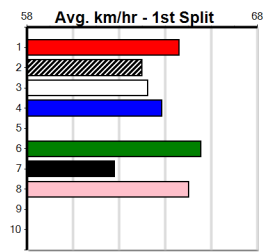

SPORTSBET WE LET THE DOGS OUT

Distance: 390m, Race Type: Grade 5 T3, Total Prizemoney: $1,530
1st: $1,000, 2nd: $320, 3rd: $160, 4th: $50

Watchdog Tips: ☐ ☐ ☐ ☐ ☐ **Bet:**

Form Box	Wgt	Dist	Track	Date	Time	BON	Margin	1st/2nd (Time)	PIR	Checked	Comment	WR	Split 1	S/P	Grade

SUMO SMASH [5]
BK Dog Mar-23 Sire: HOOKED ON SCOTCH Dam: CHUN LI
Owner(s): Vi Alskar Hundar (SYN), A Lie, J Sharp
Winning Distances: < 300m (0) 300 - 399m (0) 400 - 499m (4) 500 - 599m (0) 600 - 699m (0) > 700m (0)
Winning Weights: 30.8(1) 31.2(1) 31.3(1) 31.4(1)

1st (2)	31.4	400	GEL	R3	03-Jan-25	23.01	22.38	2.25L BROWSER (23.15)	M/21	.	.	.	8.56	$3.10	6G
7th (8)	31.2	390	WBL	R12	09-Jan-25	22.53	21.75	7.00L MINI MILKY (22.07)	M/58	.	.	.	8.70	$6.10	5
2nd (3)	31.2	400	GEL	R12	17-Jan-25	22.68	22.51	0.50L PAW XENA (22.66)	Q/11	.	.	.	8.33	$3.90	5
1st (6)	31.2	400	GEL	R11	24-Jan-25	22.67	22.24	0.50L MAC AND CHEESE (22.69)	M/11	.	SW	.	8.37	$6.00	5
6th (1)	32.2	390	BAL	R5	05-Feb-25	22.82	21.80	12.00 LULU'S RIDE (22.00)	M/75	.	.	.	8.81	$12.90	5
8th (2)	32.3	390	SHP	R11	10-Feb-25	22.63	21.93	7.50L CHESTER KEEPING (22.13)	M/88	.	.	.	9.02	$6.50	5
4th (5)	32.0	390	SHP	R11	17-Feb-25	22.46	21.72	5.50L INTERSTATE GIRL (22.09)	M/55	.	.	.	8.82	$7.10	5
7th (7)	31.3	410	HOR	R4	25-Feb-25	24.23	22.99	15.00 PAW YALE (23.22)	M/77	.	.	.	11.05	$3.00	RWH

Last 3 wins NOT included above

1st (6)	30.8	400	GEL	R1	18-Oct-24	22.87	22.40	3.25L HOOKED ON YUKI (23.09)	M/11	.	.	.	8.49	$10.50	M
1st (8)	31.3	400	GEL	R10	05-Dec-24	22.56	22.56	1.5L NO GOOD (22.65)	M/11	.	.	.	8.30	$4.60	7

Trainer: Jason Sharp (Lara)

Box History

Bx	1st	2nd	3rd	4th	5th	6th	7th	8th
1								
2	1				1	2		2
3		2					1	
4								
5				1				
6	2	1						
7							1	
8	1							1

Prize Best Starts Trk/Dts APM
$8755.00
22.82(1)-5/2/25
17-4-3-1
2-0-0-0
5847