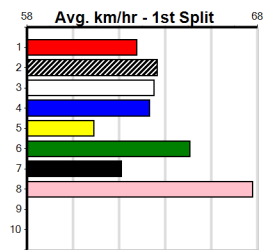

EUREKA CONCRETE

Distance: 450m, Race Type: Grade 5 T3, Total Prizemoney: $1,530
1st: $1,000, 2nd: $320, 3rd: $160, 4th: $50

Watchdog Tips:

Bet:

Table with columns: Form Box, Wgt, Dist, Track, Date, Time, BON, Margin, 1st/2nd (Time), PIR, Checked, Comment, WR, Split 1, S/P, Grade

GO NOW (NSW)[5]
BK Dog Jan-22 Sire: MEPUNGA BLAZER Dam: SWEET AS BETH
Owner(s): V Lungu
Trainer: Marcus Lloyd (Balliang)
Winning Distances: < 300m (0) 300 - 399m (0) 400 - 499m (3) 500 - 599m (0) 600 - 699m (0) > 700m (0)
Box History table and Prize Best Starts table included.

AGGREGATE [5]
BK Dog Feb-22 Sire: SUPERIOR PANAMA Dam: IT'S A FLING
Owner(s): G Black
Trainer: Anita Gibbons (Lara)
Winning Distances: < 300m (0) 300 - 399m (4) 400 - 499m (1) 500 - 599m (0) 600 - 699m (0) > 700m (0)
Box History table and Prize Best Starts table included.

KID LUCK [5]
BK Dog Nov-20 Sire: DYNA VILLA Dam: CHEEKERS
Owner(s): J Kirk
Trainer: James Kirk (Pascoe Vale)
Winning Distances: < 300m (0) 300 - 399m (1) 400 - 499m (8) 500 - 599m (3) 600 - 699m (0) > 700m (0)
Box History table and Prize Best Starts table included.

WHITE BREW [5]
WBE Dog Mar-21 Sire: COSMIC RUMBLE Dam: MEPUNGA REMI
Owner(s): R Brewer
Trainer: Raymond Brewer (Camperdown)
ENG SAN 2025-02-27
Winning Distances: < 300m (0) 300 - 399m (1) 400 - 499m (5) 500 - 599m (1) 600 - 699m (0) > 700m (0)
Box History table and Prize Best Starts table included.

BOBBY BACCALA [5]
BK Dog May-22 Sire: SHIMA SHINE Dam: SUPER TORA
Owner(s): D Pace
Trainer: Paul Pace (Scarsdale)
ENG BAL 2025-02-27
Winning Distances: < 300m (0) 300 - 399m (0) 400 - 499m (3) 500 - 599m (1) 600 - 699m (0) > 700m (0)
Box History table and Prize Best Starts table included.

1

2

3

4

5