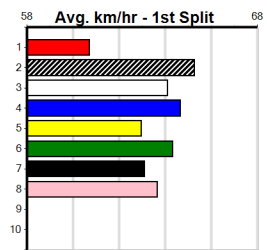

TOWN & COUNTRY LINE MARKING

Distance: 450m, Race Type: Grade 5 T3, Total Prizemoney: $1,530
1st: $1,000, 2nd: $320, 3rd: $160, 4th: $50

Watchdog Tips:

Bet:

Form	Box	Wgt	Dist	Track	Date	Time	BON	Margin	1st/2nd (Time)	PIR	Checked	Comment	WR	Split 1	S/P	Grade

1 BERN'S BANJO (NSW)[5]

WBK Bitch Dec-21 Sire: FERNANDO BALE Dam: EL RAPIDO Trainer: Sally Cassar (Brookfield)

Owner(s): S Cassar
Winning Distances: < 300m (0) 300 - 399m (4) 400 - 499m (3) 500 - 599m (0) 600 - 699m (0) > 700m (0)
Winning Weights: 27.0(1) 27.6(1) 27.8(3) 28.5(1) 28.7(1)

2nd (5)	28.8	425	BEN	R13	18-Dec-24	24.51	24.15	1.5L	AVISWOOD (24.42)	M/643	.	.	.	6.80	$4.50	T3-5
8th (3)	28.7	450	BAL	R7	24-Dec-24	27.53	25.09	35.00	BLUE VENDETTA (25.15)	M/677	.	V14	.	6.97	$3.80	T3-5
5th (6)	28.1	390	BAL	R14	20-Jan-25	22.60	22.23	2.25L	JUICE (22.45)	S/66	.	.	.	8.75	$1.90	5
1st (7)	27.8	390	BAL	R14	03-Feb-25	22.41	22.23	2.00L	PAW WAITARA (22.53)	S/21	.	.	.	8.70	$2.20	T3-5
2nd (8)	27.4	390	BAL	R12	08-Feb-25	22.51	22.06	0.75L	CARTEL GLAMOUR (22.48)	M/34	.	SW	.	8.71	$1.50	5
7th (4)	27.1	400	GEL	R11	15-Feb-25	23.43	22.48	10.00	BURN AROUND (22.75)	S/88	.	SW	W	9.04	$8.30	5
2nd (6)	26.9	425	BEN	R4	19-Feb-25	24.34	23.72	0.75L	COLLINDA POPS (24.29)	M/756	.	.	.	6.82	$4.50	5NP
2nd (2)	27.1	450	BAL	R8	24-Feb-25	26.03	25.45	1.75L	RANGER'S GIRL (25.91)	M/554	.	.	W	6.83	$1.50	T3-5

Last 3 wins NOT included above

1st (7)	27.8	450	BAL	R8	11-Aug-24	25.52	25.52	3.00L	ARANDT ABOUT (25.71)	M/211	.	.	.	6.65	$4.70	T3-5
1st (7)	28.7	390	BAL	R5	07-Oct-24	22.54	22.52	2.00L	WESTERN'S BEAR (22.66)	M/11	.	.	.	8.48	$13.20	T3-5
1st (7)	28.5	390	BAL	R14	21-Oct-24	22.03	22.03	4.25L	CAR WASH CHAOS (22.32)	M/21	.	.	.	8.44	$3.00	T3-5

Box History

Bx	1st	2nd	3rd	4th	5th	6th	7th	8th
1	1				1			
2	1	1	1			1		
3	1	2					1	2
4				1		2	1	
5		2	3					
6		2	1		1			
7	4	1	1	1		1	1	
8		1			2	1		1

Prize Best Starts Trk/Dts APM

Prize		$11690.00
Best	25.52(7)	-11/8/24
Starts		39-7-8-6
Trk/Dts		8-1-1-1
APM		4827