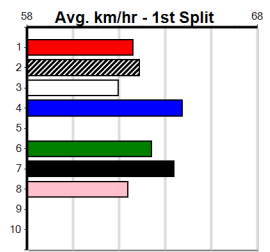

BALLARAT GREYS BINGO EVERY SUNDAY

Distance: 390m, Race Type: Tier 3 - Grade 6, Total Prizemoney: $1,530
1st: $1,000, 2nd: $320, 3rd: $160, 4th: $50

Watchdog Tips: ☐ ☐ ☐ ☐ ☐

Bet: ☐

1

PAW JUDD [6]
BD Dog Jan-23 Sire: YOZO BALE Dam: KNICKS BALE
Owner(s): L Harris
Trainer: Luke Harris (Devon Meadows)
Winning Distances: < 300m (0) 300 - 399m (0) 400 - 499m (2) 500 - 599m (0) 600 - 699m (0) > 700m (0)
Winning Weights: 35.5(1) 36.0(1)

Pos	Dist	Wgt	Track	Date	Time	BON	Margin	1st/2nd (Time)	PIR	Checked	Comment	WR	Split 1	S/P	Grade
5th (4)	36.9	400	GEL	R9	07-Jan-25	23.35	22.62	8.50L PUGSLEY (22.78)	S/64	.	.	.	8.73	$8.70	7
7th (8)	36.4	450	BAL	R9	13-Jan-25	26.03	25.23	12.00 JAZZY HOPE (25.23)	M/777	.	.	.	6.84	$10.80	T3-7
7th (7)	36.4	450	BAL	R10	20-Jan-25	26.18	25.32	7.50L WINE LOVER (25.67)	S/877	.	.	.	6.82	$11.80	X67
1st (2)	36.0	450	BAL	R12	27-Jan-25	25.90	25.74	6.50L LIFE AWAITS (26.35)	M/221	.	.	.	6.81	$4.30	T3-7
5th (4)	35.8	400	WGL	R12	13-Feb-25	23.50	22.79	6.50L MIDNIGHT SHIMMER (23.05)	M/45	.	.	.	8.69	$9.80	T3-6
6th (8)	35.7	450	BAL	R10	17-Feb-25	26.06	25.42	8.00L ASTON RYAN (25.53)	M/656	.	.	.	6.63	$17.80	T3-RW
3rd (5)	35.8	450	SHR	R7	20-Feb-25	25.92	25.55	5.50L VERY SNEAKY (25.55)	Q/233	.	.	.	6.72	$23.60	T3-RW
2nd (3)	35.4	400	GEL	R9	25-Feb-25	23.10	22.83	2.75L DOONGALLA BOY (22.91)	S/52	.	.	.	8.75	$4.20	T3-RW

Last 3 wins NOT included above

1st (7)	35.5	460	GEL	R2	15-Oct-24	26.31	25.90	2.00L ROBBER BARON (26.43)	Q/221	.	.	.	6.67	$3.00	M

Box History

Bx	1st	2nd	3rd	4th	5th	6th	7th	8th
1		1	1	1				
2	1					1		
3		1						
4		1			2			1
5				1				
6					1			3
7	1	1						2
8						1		2

Prize Best Starts Trk/Dts APM

$4025.00
FSTD
24-2-4-3
0-0-0-0
2432

2

MORAINE DEMON [6]
BK Dog Jan-23 Sire: HOOKED ON SCOTCH Dam: MORAINE IZZY
Owner(s): MORAINE (SYN), G Judd, S Judd
Trainer: Briana Robertson-leech (Smeaton)
Winning Distances: < 300m (0) 300 - 399m (0) 400 - 499m (2) 500 - 599m (0) 600 - 699m (0) > 700m (0)
Winning Weights: 33.2(1) 33.6(1)

Pos	Dist	Wgt	Track	Date	Time	BON	Margin	1st/2nd (Time)	PIR	Checked	Comment	WR	Split 1	S/P	Grade
3rd (6)	34.1	425	BEN	R10	08-Jan-25	24.41	23.64	3.75L BREE CABANG (24.15)	M/223	.	.	.	6.55	$2.60	T3-6
4th (3)	34.5	425	BEN	R9	16-Jan-25	24.63	24.16	3.75L AUNTY ETHEL (24.38)	M/454	.	.	.	6.75	$8.30	T3-RW
2nd (1)	34.4	425	BEN	R4	29-Jan-25	24.43	24.04	0.50L GOLD VENOM (24.41)	M/232	.	.	.	6.68	$4.20	T3-6
2= (8)	34.9	390	BAL	R10	03-Feb-25	22.65	22.23	6.00L CANDY STRIDE (22.23)	M/32	.	.	.	8.70	$6.70	T3-6
3rd (8)	34.9	390	BAL	R10	10-Feb-25	22.44	22.09	1.00L ZIPPING TAMIKA (22.37)	Q/11	.	.	.	8.43	$2.20	T3-RW
7th (6)	34.6	390	WBL	R3	13-Feb-25	22.94	21.93	10.00 PAW CALGARY (22.27)	M/68	.	.	.	9.08	$20.50	6G
4th (1)	34.6	410	HOR	R4	18-Feb-25	23.89	22.87	5.50L WINSLOW WISH (23.52)	Q/35	.	.	.	10.62	$13.70	6G
6th (6)	34.6	425	BEN	R4	26-Feb-25	25.18	23.99	17.00 ASTON CAPER (24.05)	M/667	.	.	.	6.90	$7.70	6G

Last 3 wins NOT included above

1st (8)	33.2	425	BEN	R1	29-Oct-24	24.38	24.05	5.00L REDBACK EXPRESS (24.72)	M/111	.	.	.	6.71	$2.60	M
1st (1)	33.6	425	BEN	R10	27-Nov-24	24.44	24.03	1.00L INSANE (24.49)	Q/111	.	.	.	6.67	$3.40	T3-7

Box History

Bx	1st	2nd	3rd	4th	5th	6th	7th	8th
1	1	1	1	1				
2				1				
3			2	2	1	1		1
4								
5		2				1		
6		1	1			1	1	1
7	1	1						
8	1	1	1					

Prize Best Starts Trk/Dts APM

$4730.00
22.44(8)-10/2/25
23-2-6-4
6-0-1-1
2796