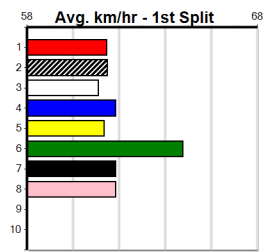

SOUTHERN SHEETMETAL

Distance: 450m, Race Type: Tier 3 - Grade 7, Total Prizemoney: $1,530
1st: $1,000, 2nd: $320, 3rd: $160, 4th: $50

Watchdog Tips:

Bet:

Table with columns: Form Box, Wgt, Dist, Track, Date, Time, BON, Margin, 1st/2nd (Time), PIR, Checked, Comment, W/R, Split 1, S/P, Grade

MINI BREW [7]
BK Bitch Jan-22 Sire: ALLEN DEED Dam: RIXY YA PEST
Owner(s): R Brewer
Trainer: Raymond Brewer (Camperdown)
Winning Distances: < 300m (0) 300 - 399m (0) 400 - 499m (1) 500 - 599m (0) 600 - 699m (0) > 700m (0)
Winning Weights: 24.0(1)
Race results table with columns: Rank, Box, Wgt, Dist, Track, Date, Time, BON, Margin, 1st/2nd (Time), PIR, Checked, Comment, W/R, Split 1, S/P, Grade

Box History table for MINI BREW [7]
Prize Best Starts Trk/Dts APM

SEVEN OF NINE [7]
BK Bitch Feb-22 Sire: HOUDINI BOY Dam: ELUSIVE ANAKE
Owner(s): J Bovett
Trainer: Alfred King (Sulky)
Winning Distances: < 300m (0) 300 - 399m (0) 400 - 499m (1) 500 - 599m (0) 600 - 699m (0) > 700m (0)
Winning Weights: 26.8(1)
Race results table with columns: Rank, Box, Wgt, Dist, Track, Date, Time, BON, Margin, 1st/2nd (Time), PIR, Checked, Comment, W/R, Split 1, S/P, Grade

Box History table for SEVEN OF NINE [7]
Prize Best Starts Trk/Dts APM

PAW URSULA (NSW)[7]
BK Bitch Dec-22 Sire: BERNARDO Dam: DYNA HARPA
Owner(s): L Harris
Trainer: Luke Harris (Devon Meadows)
Winning Distances: < 300m (0) 300 - 399m (0) 400 - 499m (1) 500 - 599m (0) 600 - 699m (0) > 700m (0)
Winning Weights: 26.5(1)
Race results table with columns: Rank, Box, Wgt, Dist, Track, Date, Time, BON, Margin, 1st/2nd (Time), PIR, Checked, Comment, W/R, Split 1, S/P, Grade

Box History table for PAW URSULA (NSW)[7]
Prize Best Starts Trk/Dts APM

SMOOTH PRINCE [7]
BK Dog Mar-23 Sire: NITRO BURST Dam: PRINCESS AMERICA
Owner(s): A Carr
Trainer: Malcolm Carr (Devon Meadows)
Winning Distances: < 300m (0) 300 - 399m (0) 400 - 499m (1) 500 - 599m (0) 600 - 699m (0) > 700m (0)
Winning Weights: 32.0(1)
Race results table with columns: Rank, Box, Wgt, Dist, Track, Date, Time, BON, Margin, 1st/2nd (Time), PIR, Checked, Comment, W/R, Split 1, S/P, Grade

Box History table for SMOOTH PRINCE [7]
Prize Best Starts Trk/Dts APM

PARNASSUS [7] Biks
BKW Dog Jun-21 Sire: ASTON DEE BEE Dam: MISS MORRISSET
Owner(s): B Robertson-leech
Trainer: Briana Robertson-leech (Smeaton)
Winning Distances: < 300m (0) 300 - 399m (1) 400 - 499m (0) 500 - 599m (0) 600 - 699m (0) > 700m (0)
Winning Weights: 33.6(1)
Race results table with columns: Rank, Box, Wgt, Dist, Track, Date, Time, BON, Margin, 1st/2nd (Time), PIR, Checked, Comment, W/R, Split 1, S/P, Grade

Box History table for PARNASSUS [7] Biks
Prize Best Starts Trk/Dts APM