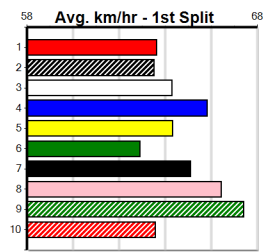

Bendigo
10
10:05PM
(VIC time)

PETER BROWN CUSTOM HOMES

Distance: 425m, Race Type: Grade 5, Total Prizemoney: $2,925
1st: $1,950, 2nd: $600, 3rd: $300, 4th: $75

Watchdog Tips: ☐ ☐ ☐ ☐ ☐

Bet:

1

CANYA KELSEY [5]
RF Bitch May-23 Sire: FERAL FRANKY Dam: FREEDOM LEAGUE
Owner(s): G Ebenezer Trainer: Matthew Marshall (Darley)
Winning Distances: < 300m (0) 300 - 399m (1) 400 - 499m (2) 500 - 599m (0) 600 - 699m (0) > 700m (0)
Winning Weights: 28.1(1) 28.3(1) 28.4(1)

Box	1st	2nd	3rd	4th	5th	6th	7th	8th
1								
2								
3								
4								
5								
6								
7								
8								
9								
10								

Prize Best Starts Trk/Dts APM: $6995.00, 24.11(6)-28/2/25, 11-3-4-1, 1-1-0-0, 6004

2

GAYLE BALE (NSW)[5]
BK Bitch Nov-21 Sire: DYNA VILLA Dam: HADEEL BALE
Owner(s): L Harris Trainer: Tammy Kennedy-harris (Devon M)
Winning Distances: < 300m (0) 300 - 399m (5) 400 - 499m (10) 500 - 599m (0) 600 - 699m (0) > 700m (0)
Winning Weights: 27.9(2) 28.0(2) 28.1(2) 28.2(2) 28.3(1) 28.4(2) 28.5(1) 28.6(1) 28.7(1) 28.8(1)

Box	1st	2nd	3rd	4th	5th	6th	7th	8th
1								
2								
3								
4								
5								
6								
7								
8								
9								
10								

Prize Best Starts Trk/Dts APM: $37952.50, 23.94(6)-8/3/24, 56-15-7-11, 8-1-0-3, 5499

3

LEKTRA FRED [5]
BK Dog Apr-22 Sire: HOUDINI BOY Dam: LEKTRA JENA
Owner(s): WETZEL (SYN), S Wetzels, H Wetzels Trainer: Shane Wetzels (Northwood)
Winning Distances: < 300m (0) 300 - 399m (5) 400 - 499m (2) 500 - 599m (0) 600 - 699m (0) > 700m (0)
Winning Weights: 30.3(1) 30.4(1) 30.7(1) 30.8(1) 31.0(1) 31.2(1) 31.4(1)

Box	1st	2nd	3rd	4th	5th	6th	7th	8th
1								
2								
3								
4								
5								
6								
7								
8								
9								
10								

Prize Best Starts Trk/Dts APM: $12685.00, 23.87(2)-10/1/25, 47-7-7-5, 8-1-0-3, 4639

4

DON'T TELL SHELL [5]
BK Bitch Dec-21 Sire: FABREGAS Dam: ELSA ROSE
Owner(s): heathcote park red nine syn (SYN), J Chilcott, L Forde, W Owen, T Byrne Trainer: Michael Chilcott (Heathcote)
Winning Distances: < 300m (0) 300 - 399m (0) 400 - 499m (10) 500 - 599m (1) 600 - 699m (0) > 700m (0)
Winning Weights: 27.8(1) 28.0(1) 28.1(1) 28.3(2) 28.4(2) 28.5(1) 28.6(2) 28.8(1)

Box	1st	2nd	3rd	4th	5th	6th	7th	8th
1								
2								
3								
4								
5								
6								
7								
8								
9								
10								

Prize Best Starts Trk/Dts APM: $33427.50, 23.89(4)-19/4/24, 70-11-16-10, 29-5-7-4, 12065

5

RIVIERA BALE (NSW)[5]
BK Dog Aug-21 Sire: ORSON ALLEN Dam: HAE ALLEN
Owner(s): L Harris Trainer: Tammy Kennedy-harris (Devon M)
Winning Distances: < 300m (0) 300 - 399m (0) 400 - 499m (8) 500 - 599m (1) 600 - 699m (0) > 700m (0)
Winning Weights: 33.0(1) 33.4(1) 33.7(1) 34.0(1) 34.1(1) 34.2(1) 34.5(1) 35.3(1) 35.7(1)

Box	1st	2nd	3rd	4th	5th	6th	7th	8th
1								
2								
3								
4								
5								
6								
7								
8								
9								
10								

Prize Best Starts Trk/Dts APM: $48725.00, 24.19(2)-28/2/25, 81-9-20-16, 2-0-0-0, 10732