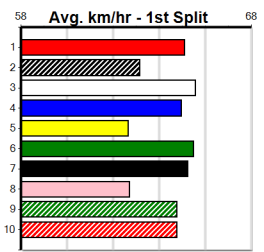

HANRAHAN PLUMBING

Distance: 425m, Race Type: Grade 5, Total Prizemoney: $2,925
1st: $1,950, 2nd: $600, 3rd: $300, 4th: $75

Watchdog Tips:

Bet:

Form Box Wgt Dist Track Date Time BON Margin 1st/2nd (Time) PIR Checked Comment WR Split 1 S/P Grade

MISS PATSY [5] BK Bitch Jul-22 Sire: FERAL FRANKY Dam: MISS ROXY Trainer: Dallan Klemke (Lara)
Winning Distances: < 300m (0) 300 - 399m (0) 400 - 499m (3) 500 - 599m (0) 600 - 699m (0) > 700m (0)
Winning Weights: 30.0(1) 30.5(1) 31.4(1)

GEORGIE BALE (NSW)[5] WF Bitch Jan-21 Sire: ORSON ALLEN Dam: QUIP ALLEN Trainer: Tammy Kennedy-harris (Devon M ENG BAL 2025-03-05)
Winning Distances: < 300m (0) 300 - 399m (5) 400 - 499m (11) 500 - 599m (0) 600 - 699m (0) > 700m (0)
Winning Weights: 26.1(1) 26.2(2) 26.3(3) 26.5(1) 26.6(2) 26.7(2) 26.8(1) 27.1(2) 27.2(1) 27.3(1)

MILITANT STORM [5] BD Bitch Nov-20 Sire: FERNANDO BALE Dam: MILITANT SPIRIT Trainer: Ken Hunt (Eaglehawk)
Winning Distances: < 300m (0) 300 - 399m (2) 400 - 499m (10) 500 - 599m (3) 600 - 699m (0) > 700m (0)
Winning Weights: 26.9(1) 27.1(1) 27.2(1) 27.3(1) 27.5(1) 27.6(2) 27.7(2) 28.0(2) 28.1(2) 28.2(1) 28.4(1)

YELLOW HAWK [5] BD Dog Feb-21 Sire: SUPERIOR PANAMA Dam: BOBBY SOXER Trainer: Hubertus Wetzels (Northwood)
Winning Distances: < 300m (1) 300 - 399m (1) 400 - 499m (7) 500 - 599m (1) 600 - 699m (0) > 700m (0)
Winning Weights: 29.8(1) 30.6(1) 30.7(1) 30.9(1) 31.0(1) 31.4(1) 31.9(1) 32.2(1) 32.4(1) 32.6(1)

THAT'S A BOODIE [5] BK Dog Feb-22 Sire: BERNARDO Dam: BUSH BLOSSOM Trainer: Patrick Furci (Maribyrnong)
Winning Distances: < 300m (0) 300 - 399m (2) 400 - 499m (8) 500 - 599m (0) 600 - 699m (0) > 700m (0)
Winning Weights: 30.3(1) 30.4(1) 30.7(1) 31.0(1) 31.2(2) 31.6(1) 31.9(2) 32.0(1)

1

2

3

4

5