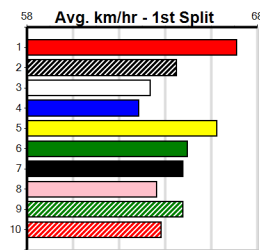

SPORTSBET (1-4 WINS) HT3

Distance: 425m, Race Type: Restricted Win Heat, Total Prizemoney: $2,925
1st: $1,950, 2nd: $600, 3rd: $300, 4th: $75

Watchdog Tips: [ ] [ ] [ ] [ ] Bet: [ ]

HEAVY HAULAGE [5]
BK Dog Jun-23 Sire: BARCIA BALE Dam: CAROLINE
Owner(s): K Osborne
Trainer: Anthony Azzopardi (Rowsley)
Winning Distances: < 300m (0) 300 - 399m (2) 400 - 499m (2) 500 - 599m (0) 600 - 699m (0) > 700m (0)
Winning Weights: 31.9(1) 32.5(1) 32.6(2)
Box History table and Prize Best information.

OUR JOJO [5]
BK Dog Jun-21 Sire: SHIMA SHINE Dam: SLINKY INKY
Owner(s): M Haines
Trainer: James Shaw (Northwood)
Winning Distances: < 300m (0) 300 - 399m (0) 400 - 499m (1) 500 - 599m (2) 600 - 699m (1) > 700m (0)
Winning Weights: 31.4(1) 31.9(1) 32.2(1) 32.7(1)
Box History table and Prize Best information.

TIGER SHARK [5]
BD Dog Feb-23 Sire: FERAL FRANKY Dam: MANILA ROSE
Owner(s): J Abela
Trainer: Jeffrey Abela (Echuca)
Winning Distances: < 300m (0) 300 - 399m (0) 400 - 499m (4) 500 - 599m (0) 600 - 699m (0) > 700m (0)
Winning Weights: 36.0(1) 36.3(1) 36.4(1) 36.7(1)
Box History table and Prize Best information.

SELL YOUR SOUL [6]
BD Dog Feb-23 Sire: HIGH EARNER Dam: DEVEL SIXTEEN
Owner(s): Vi Aiskar Hundar (SYN), A Lie, J Sharp
Trainer: Dylan Sharp (Lara)
Winning Distances: < 300m (0) 300 - 399m (1) 400 - 499m (1) 500 - 599m (0) 600 - 699m (0) > 700m (0)
Winning Weights: 31.0(1) 31.1(1)
Box History table and Prize Best information.

ESSENCE [5]
BK Bitch Feb-23 Sire: SHIMA SHINE Dam: IDOLIZE
Owner(s): N Presutto
Trainer: Peter Presutto (Devon Meadows)
Winning Distances: < 300m (0) 300 - 399m (0) 400 - 499m (3) 500 - 599m (0) 600 - 699m (0) > 700m (0)
Winning Weights: 25.5(1) 25.6(1) 25.9(1)
Box History table and Prize Best information.