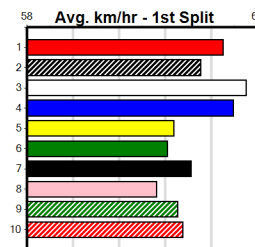

SPORTSBET (1-4 WINS) HT2

Distance: 425m, Race Type: Restricted Win Heat, Total Prizemoney: $2,925
1st: $1,950, 2nd: $600, 3rd: $300, 4th: $75

Watchdog Tips: [ ] [ ] [ ] [ ] Bet: [ ]

Form Box Wgt Dist Track Date Time BON Margin 1st/2nd (Time) PIR Checked Comment WR Split 1 S/P Grade

ATOMIC SECRET [5]
BK Dog Sep-22 Sire: AUSSIE SECRET Dam: DYNA SARAH
Owner(s): L Bean
Trainer: Michael Bewley (Pentland Hills)
Winning Distances: < 300m (0) 300 - 399m (3) 400 - 499m (0) 500 - 599m (0) 600 - 699m (0) > 700m (0)
Winning Weights: 30.6(1) 31.1(1) 32.0(1)
1st (8) 32.0 390 WBL R10 07-Jan-25 21.88 21.88 7.50L ASTON TAFARI (22.40) Q/11 . . . SW . . 8.38 $1.10 X67
Box History: Bx 1st 2nd 3rd 4th 5th 6th 7th 8th
Prize Best Starts Trk/Dts APM: $7635.00, 24.01(1)-17/1/25, 19-3-5-1, 2-0-0-0, 3779

STAR COMMAND [5]
BK Dog Sep-22 Sire: COSMIC RUMBLE Dam: REAL REWARD
Owner(s): Three Little Pigs and The Big Bad Wolf (SYN), J Presutto, P Presutto, D Presutto
Trainer: James Presutto (Devon Meadows)
Winning Distances: < 300m (0) 300 - 399m (0) 400 - 499m (4) 500 - 599m (0) 600 - 699m (0) > 700m (0)
Winning Weights: 30.0(1) 30.2(1) 30.3(1) 30.9(1)
2nd (2) 30.3 410 HOR R11 15-Sep-24 23.86 23.03 4.50L SUNTORY LISA (23.55) M/43 . . . . 10.72 $2.30 X67
Box History: Bx 1st 2nd 3rd 4th 5th 6th 7th 8th
Prize Best Starts Trk/Dts APM: $10360.00, 24.87(2)-11/10/24, 15-4-4-2, 1-0-0-0, 4187

MISCLASSIFIED [5]
F Bitch May-23 Sire: KOBLENZ Dam: MISS WORLD
Owner(s): A Debattista
Trainer: Aaron Debattista (Toolleen)
Winning Distances: < 300m (0) 300 - 399m (4) 400 - 499m (0) 500 - 599m (0) 600 - 699m (0) > 700m (0)
Winning Weights: 27.8(1) 28.1(2) 28.2(1)
1st (2) 27.8 390 SHP R1 27-Jan-25 22.43 22.23 2.00L ELLEN ROSE (22.55) Q/11 . . . . 8.57 $1.90 M
Box History: Bx 1st 2nd 3rd 4th 5th 6th 7th 8th
Prize Best Starts Trk/Dts APM: $6580.00, FSH, 5-4-0-0, 0-0-0-0, 6244

JOLLY OLLIE [5]
BD Dog Jan-23 Sire: ASTON RUPEE Dam: WHITE CYNDER
Owner(s): S Davis
Trainer: Brian Smith (The Rock)
Winning Distances: < 300m (0) 300 - 399m (0) 400 - 499m (0) 500 - 599m (4) 600 - 699m (0) > 700m (0)
Winning Weights: 29.6(1) 30.0(1) 30.5(1) 30.7(1)
1st (1) 30.5 500 BEN R5 04-Dec-24 28.34 28.34 7.00L PIP (28.79) M/111 . . . . 6.58 $1.90 X67
Box History: Bx 1st 2nd 3rd 4th 5th 6th 7th 8th
Prize Best Starts Trk/Dts APM: $9295.00, 24.30(1)-16/8/24, 25-4-4-7, 4-0-1-1, 4583

HAVE A CRACK [6]
RBD Dog Mar-23 Sire: FERAL FRANKY Dam: LARA TARA
Owner(s): K Osborne
Trainer: Anthony Azzopardi (Rowsley)
Winning Distances: < 300m (0) 300 - 399m (0) 400 - 499m (2) 500 - 599m (0) 600 - 699m (0) > 700m (0)
Winning Weights: 33.0(1) 33.3(1)
3rd (1) 33.3 450 BAL R3 15-Jan-25 25.69 24.96 9.00L URANA COBALT (25.07) M/433 . . . W 6.72 $2.20 MH
Box History: Bx 1st 2nd 3rd 4th 5th 6th 7th 8th
Prize Best Starts Trk/Dts APM: $4490.00, 23.90(6)-31/1/25, 5-2-1-1, 1-1-0-0, 4102