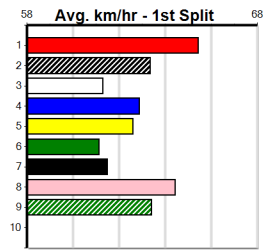

HIP POCKET BENDIGO

Distance: 500m, Race Type: Mixed 6/7, Total Prizemoney: $3,340
1st: $2,230, 2nd: $690, 3rd: $345, 4th: $75

Watchdog Tips:

Bet:

Table with columns: Form Box, Wgt, Dist, Track, Date, Time, BON, Margin, 1st/2nd (Time), PIR, Checked, Comment, W/R, Split 1, S/P, Grade

CLASSIC GREY [6]
BE Dog Mar-22 Sire: FERNANDO BALE Dam: MOMBASA
Owner(s): G Guy
Trainer: Gregory Guy (Huntly)
Winning Distances: < 300m (0) 300 - 399m (0) 400 - 499m (0) 500 - 599m (1) 600 - 699m (1) > 700m (0)
Winning Weights: 31.5(1) 31.9(1)
Last 3 wins NOT included above

HE'S ALL THAT [6]
BD Dog Jan-23 Sire: ASTON DEE BEE Dam: UPTOWN TRIXIE
Owner(s): J Hopper
Trainer: Julie-anne Hopper (Werribee)
Winning Distances: < 300m (0) 300 - 399m (0) 400 - 499m (2) 500 - 599m (0) 600 - 699m (0) > 700m (0)
Winning Weights: 29.9(1) 30.9(1)
Last 3 wins NOT included above

PAW URSULA (NSW)[7]
BK Bitch Dec-22 Sire: BERNARDO Dam: DYNA HARPA
Owner(s): L Harris
Trainer: Luke Harris (Devon Meadows)
Winning Distances: < 300m (0) 300 - 399m (0) 400 - 499m (1) 500 - 599m (0) 600 - 699m (0) > 700m (0)
Winning Weights: 26.5(1)
Last 3 wins NOT included above

ONE WORD ANSWER [7]
WBK Dog Mar-23 Sire: FERNANDO BALE Dam: MEPUNGA SPECTRE
Owner(s): A Haines
Trainer: James Shaw (Northwood)
Winning Distances: < 300m (0) 300 - 399m (0) 400 - 499m (1) 500 - 599m (0) 600 - 699m (0) > 700m (0)
Winning Weights: 32.9(1)
Last 3 wins NOT included above

SUNNY MARIONVALE [7] Biks
BK Dog Mar-22 Sire: MY BRO FABIO Dam: ELLA ENCHANTED
Owner(s): D Shovan
Trainer: David Shovan (Powlett Plains)
Winning Distances: < 300m (0) 300 - 399m (0) 400 - 499m (0) 500 - 599m (1) 600 - 699m (0) > 700m (0)
Winning Weights: 34.0(1)
Last 3 wins NOT included above

1

2

3

4

5

Box History table for Classic Grey [6]

Box History table for He's All That [6]

Box History table for Paw Ursula [7]

Box History table for One Word Answer [7]

Box History table for Sunny Marionvale [7]