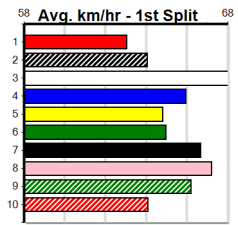

SPORTSBET GREEN TICKS FINAL (1-4 W)

Distance: 390m, Race Type: Restricted Win Final, Total Prizemoney: $3,360
1st: $2,250, 2nd: $690, 3rd: $345, 4th: $75

4

12:17PM

(VIC time)

Watchdog Tips:

0 0 0 0

Bet: