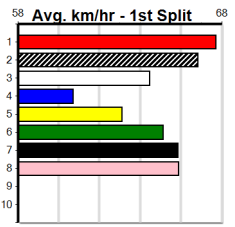

10 * NO RESERVE *****
 Trainer:
 Owner(s):

1	2	3	4	5	6	7	8

10
2:02PM
(VIC time)

Watchdog Tips: 0 0 0 0 Bet: .

Table with columns: Form, Box, Weight, Dist, Track, Date, Time, BON, Margin, 1st/2nd (Time), PIR, Checked, Comment, W/R, Split 1, S/P, Grade, and Winning Boxes. Contains race details for 10 races, including horse names, trainers, and performance data.