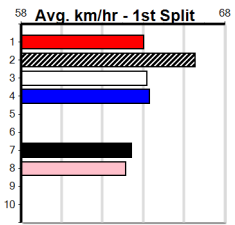

Shepparton

NAGAMBIE GUTTER CLEANING

Distance: 450m, Race Type: Mixed 6/7, Total Prizemoney: \$2,925
1st: \$1,950, 2nd: \$600, 3rd: \$300, 4th: \$75

5

12:32PM

(VIC time)

Watchdog Tips:

0 0 0 0