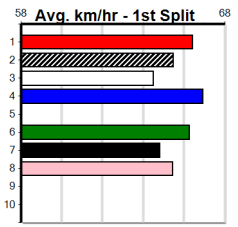

10 * NO RESERVE *****

Trainer:

Owner(s):

1	2	3	4	5	6	7	8
Prize	\$0.00						
Best							
Starts							
Trk/Dst							
APM							

SPORTSBET HT1

Distance: 450m, Race Type: Grade 5 Heat, Total Prizemoney: \$2,925
1st: \$1,950, 2nd: \$600, 3rd: \$300, 4th: \$75