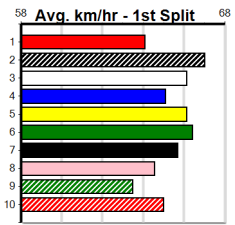

Shepparton

SHEPPARTON RACE 13

Distance: 390m, Race Type: Grade 5, Total Prizemoney: \$2,925
1st: \$1,950, 2nd: \$600, 3rd: \$300, 4th: \$75

13 (E1)

2:52PM

(VIC time)

Watchdog Tips: 0 0 0 0 **Bet:** .

Form	Box	Weight	Dist	Track	Date	Time	BON	Margin	1st/2nd (Time)	PIR	Checked	Comment	W/R	Split 1	S/P	Grade	Winning Boxes							
1 ONE KNEE NONI [5]																	1 2 3 4 5 6 7 8							
BE B Feb-22 SHIMA SHINE LILLY PATCH																	2 1 1							
Trainer: Jordan Formosa (Heathcote)																	Prize Best \$9,945.00							
1st (2) 30.5 390 SHP R12 06-Feb-25 22.32 22.15 0.05LFITZROY HALLE (22.32) S/42 . . . 8.62 \$10.00 T3-5																	22.27							
5th (8) 30.4 390 SHP R12 10-Feb-25 22.46 21.93 3.00LTROPIC MAN (22.25) S/76 . . . 8.72 \$8.40 5																	Starts 39-4-6-7							
6th (1) 30.5 390 SHP R12 17-Feb-25 22.49 21.72 5.00LROSE OF SATURN (22.15) S/76 . . . 8.64 \$23.30 5																	Trk/Dst 24-2-3-5							
2nd (7) 30.7 390 SHP R13 24-Feb-25 22.27 22.12 1.75LREADINESS (22.16) S/22 . . . 8.50 \$18.60 5																	APM \$4928							
Owner(s): J Formosa																								
2 MISCLASSIFIED [5]																	1 2 3 4 5 6 7 8							
F B May-23 KOBLENZ MISS WORLD																	1 1 1							
Trainer: Aaron Debattista (Toolleen)																	Prize Best \$4,630.00							
1st (2) 27.8 390 SHP R1 27-Jan-25 22.43 22.23 2.00LLELEN ROSE (22.55) Q/11 . . . 8.57 \$1.90 M																	22.12							
1st (3) 28.1 390 SHP R1 10-Feb-25 22.20 21.93 1.00LBONE SHAKER (22.26) M/11 . . SW . 8.35 \$4.70 X67																	Starts 4-3-0-0							
6th (3) 28.4 390 SHP R9 17-Feb-25 22.48 21.72 11.00LNIGEL DEVERE (21.72) M/64 . . . 8.74 \$4.90 6G																	Trk/Dst 4-3-0-0							
1st (1) 28.2 390 SHP R10 22-Feb-25 22.12 22.12 2.50LTIPSY TURTLE (22.28) Q/11 . . . 8.40 \$1.50 6G																	APM \$4294							
Owner(s): A Debattista																								
3 RHYTHM TO SPARE (NSW)[5]																	1 2 3 4 5 6 7 8							
BD D Jul-23 BEAST UNLEASHED CYCLONE NORA																	1 1 1							
Trainer: Anthony Azzopardi (Rowsley)																	Prize Best \$5,225.00							
1st (8) 33.3 350 GRA R2 15-Dec-24 20.10 19.73 3.75LRED RUDOLPH (20.37) . . . 4.20 \$1.65 M																	FSH							
1st (3) 32.4 400 GEL R10 07-Feb-25 22.84 22.49 0.50LSPIKE SPIEGEL (22.87) Q/12 . . SW . 8.38 \$3.70 X67																	Starts 5-3-0-0							
1st (2) 32.1 390 BAL R3 19-Feb-25 22.23 21.92 8.50LGRROOVIN' (22.83) M/11 . . W 8.38 \$2.10 X67																	Trk/Dst 0-0-0-0							
4th (1) 32.3 390 BAL R13 26-Feb-25 22.43 21.92 5.50LKALUNA CHAOS (22.08) M/54 . . . 8.62 \$2.40 5																	APM \$4725							
Owner(s): G Johnson																								
4 MILITANT STORM [5]																	1 2 3 4 5 6 7 8							
BD B Nov-20 FERNANDO BALE MILITANT SPIRIT																	3 5 2 1 1 2 1							
Trainer: Ken Hunt (Eaglehawk)																	Prize Best \$58,585.63							
5th (5) 28.2 425 BEN R11 27-Dec-24 24.43 23.73 5.50LCAROLYN'S JOY (24.06) M/454 . . . 6.59 \$6.40 5																	22.30							
4th (5) 28.2 425 BEN R9 03-Jan-25 24.22 23.56 5.50LSHE'S RELOADED (23.86) M/454 . . . 6.59 \$5.80 5																	Starts 91-15-22-8							
2nd (3) 28.3 425 BEN R11 10-Jan-25 24.08 23.58 1.25LMARAIS BALE (24.00) M/322 . . . 6.61 \$3.00 5NP																	Trk/Dst 5-1-0-1							
2nd (5) 28.3 425 BEN R4 17-Jan-25 24.39 23.55 1.5LCRUDE (24.30) Q/111 . . . 6.48 \$7.70 5																	APM \$4991							
Owner(s): K Hunt																								
5 CINNABAR ICON [5]																	1 2 3 4 5 6 7 8							
BD B Mar-22 ASTON DEE BEE TIME NO MONEY																	4 2 1 1 2							
Trainer: Robert Sullivan (Shepparton East)																	Prize Best \$22,370.00							
1st (4) 27.9 390 SHP R9 01-Feb-25 22.27 21.81 3.00LBROOMBRAE FRITZ (22.47) Q/21 . . . 8.50 \$2.50 5																	22.06							
7th (3) 28.0 390 SHP R11 10-Feb-25 22.59 21.93 7.00LCHESTER KEEPING (22.13) M/77 . . . 8.88 \$16.70 5																	Starts 50-10-10-4							
2nd (7) 27.8 390 SHP R11 17-Feb-25 22.12 21.72 0.50LINTERSTATE GIRL (22.09) M/32 . . . 8.58 \$8.10 5																	Trk/Dst 47-10-10-4							
3rd (3) 28.0 390 SHP R12 24-Feb-25 22.48 22.12 4.50LNEED A PILOT (22.18) M/23 . . . 8.48 \$4.40 5																	APM \$6145							
Owner(s): M Sullivan																								
6 ASTON MONARCHY [5]																	1 2 3 4 5 6 7 8							
BK B Mar-22 FERNANDO BALE ASTON DINNIGAN																	2 3 4 1 2							
Trainer: Ann Panetta (Melton West)																	Prize Best \$23,392.50							
8th (7) 28.8 515 SAN R12 06-Feb-25 30.53 29.33 15.00LBAKIS BALE (29.52) M/4577 . . . 5.18 \$18.70 5																	22.25							
6th (2) 28.5 450 BAL R3 12-Feb-25 25.85 25.25 9.00LPAW XENA (25.25) M/244 . . . 6.50 \$23.30 5																	Starts 58-12-7-13							
3rd (8) 28.5 390 SHP R7 17-Feb-25 22.25 21.72 3.00LASTON FLORIN (22.05) Q/23 . . . 8.41 \$15.30 X45																	Trk/Dst 1-0-0-1							
6th (2) 28.6 390 BAL R5 21-Feb-25 22.68 21.63 11.00LMAKE THE CUT (21.91) M/73 . . . 8.68 \$22.50 X45																	APM \$9671							
Owner(s): R Borda																								
7 ZAP [5]																	1 2 3 4 5 6 7 8							
BD D Jan-20 ZAMBORA BROCKIE KUNG FU HUSTLE																	3 4 2 2 2 1 1							
Trainer: Alfred Debattista (Sedgwick)																	Prize Best \$37,590.00							
1st (4) 34.7 390 SHP R12 30-Jan-25 22.34 22.30 1.00LORIENTAL AURORA (22.40) M/11 . . . 8.39 \$2.40 5																	22.11							
1st (3) 34.9 425 BEN R10 05-Feb-25 24.16 23.94 4.50LHE'S HELL BENT (24.46) M/111 . . . 6.54 \$2.60 X45																	Starts 74-15-11-4							
6th (7) 34.8 390 SHP R4 10-Feb-25 22.73 21.93 7.00LAVIANNA (22.27) M/76 . . . 8.84 \$4.40 VET																	Trk/Dst 25-2-8-1							
2nd (5) 35.2 390 SHP R3 22-Feb-25 22.37 22.12 1.5LRAPIDFIRE LAYLA (22.27) M/22 . . . 8.62 \$6.30 5																	APM \$5663							
Owner(s): A Debattista																								
8 MAKE IT THUNDER [5]																	1 2 3 4 5 6 7 8							
BK D May-22 FERNANDO BALE VEGAS TICKET																	4 1 2 1 1							
Trainer: Rachael Brown (Spring Gully)																	Prize Best \$16,655.63							
1st (1) 26.9 400 WGL R11 30-Jan-25 22.81 22.75 4.25LPARIS CALLING (23.11) Q/11 . . SW . 8.36 \$1.60 T3-5																	22.32							
3rd (3) 27.0 390 BAL R14 05-Feb-25 22.45 21.80 3.25LLETHAL AVENGER (22.23) M/31 . . . 8.57 \$5.50 5																	Starts 37-8-4-6							
1st (7) 27.8 400 WGL R12 11-Feb-25 22.66 22.40 3.25LTOP KADE (22.88) Q/11 . . . 8.34 \$5.20 5																	Trk/Dst 9-1-1-3							
4th (2) 28.3 390 BAL R4 21-Feb-25 22.34 21.63 4.00LMYRNIONG STORM (22.07) M/52 . . . 8.50 \$12.90 5																	APM \$6174							
Owner(s): R Kenworthy																	ENG BEN 2025-02-28							
9 HALEIGH VELLA [5] Res.																	1 2 3 4 5 6 7 8							
BK B Nov-21 SHIMA SHINE IT'S A DIVA																	1 4 1 3 1 1 1 1							
Trainer: Peter Bartlett (Bamawm)																	Prize Best \$22,630.00							
1st (2) 29.4 425 BEN R11 05-Feb-25 24.14 23.94 3.00LARTIFICIAL BLUE (24.34) Q/111 . . . 6.54 \$2.30 5																	22.26							
2nd (1) 29.4 390 BAL R3 08-Feb-25 22.56 22.06 0.50LGARCIA BALE (22.54) Q/34 . . SW . 8.63 \$5.50 5																	Starts 80-13-13-12							
6th (4) 29.4 410 HOR R7 14-Feb-25 23.62 23.08 8.00LTHIRTY SECONDS (23.08) M/66 . . . 10.68 \$44.90 X45																	Trk/Dst 31-4-4-4							
8th (5) 29.6 390 SHP R12 24-Feb-25 22.81 22.12 9.00LNEED A PILOT (22.18) M/88 . . . 8.87 \$47.60 5																	APM \$4303							
Owner(s): V Giles																								
10 ASTON WARRIOR [5] Res.																	1 2 3 4 5 6 7 8							
BK D Mar-22 FERNANDO BALE ASTON DINNIGAN																	2 2 1 1 1							
Trainer: Bruno Panetta (Melton West)																	Prize Best \$11,140.00							
1st (2) 29.3 400 GEL R2 07-Feb-25 22.99 22.49 1.00LELENA'S JEBRYNAH (23.06) M/11 . . SW . 8.47 \$7.50 5																	22.25							
1st (5) 29.2 400 GEL R3 11-Feb-25 22.51 22.51 1.75LMORE WINE PLEASE (22.62) M/11 . . . 8.25 \$7.70 5																	Starts 35-7-4-6							
4th (8) 29.0 390 SHP R10 17-Feb-25 22.25 21.72 3.00LGOT A MESSAGE (22.05) M/33 . . . 8.40 \$12.40 5																	Trk/Dst 1-0-0-0							
4th (7) 29.2 390 BAL R9 21-Feb-25 22.32 21.63 10.00LBIG YETI (21.63) M/25 . . . 8.50 \$5.80 5																	APM \$6948							
Owner(s): R Borda																								