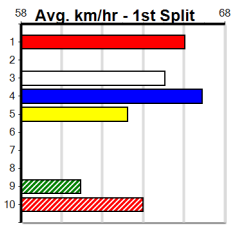

Shepparton

13 RACES TODAY

Distance: 390m, Race Type: Maiden, Total Prizemoney: $2,535
1st: $1,680, 2nd: $520, 3rd: $260, 4th: $75

1

11:22AM

(VIC time)

Watchdog Tips:

0 0 0 0

Bet:

Form	Box	Weight	Dist	Track	Date	Time	BON	Margin	1st/2nd (Time)	PIR	Checked	Comment	W/R	Split 1	S/P	Grade
1																
VALLETTA PEARL [M]																
BE	B				May-23											
KOBLENZ VALLETTA MIST																
Trainer: Roselyn Nicholls (Eaglehawk)																
2nd	(8)	27.2	390	SHP	R1	24-Feb-25	22.84	22.12	7.50	LKURNAI BOLT (22.34)				8.58	$7.00	M
Owner(s): NICHOLLS TWO (SYN), J Nicholls, R Nicholls																
<table border="1"> <thead> <tr><th colspan="8">Winning Boxes</th></tr> <tr><th>1</th><th>2</th><th>3</th><th>4</th><th>5</th><th>6</th><th>7</th><th>8</th></tr> </thead> <tbody> <tr><td>Prize</td><td></td><td></td><td></td><td></td><td></td><td></td><td></td></tr> <tr><td>Best</td><td></td><td></td><td></td><td></td><td></td><td></td><td></td></tr> <tr><td>Starts</td><td></td><td></td><td></td><td></td><td></td><td></td><td></td></tr> <tr><td>Trk/Dst</td><td></td><td></td><td></td><td></td><td></td><td></td><td></td></tr> <tr><td>APM</td><td></td><td></td><td></td><td></td><td></td><td></td><td></td></tr> </tbody> </table>																
2																
NEVER LOOK BACK [M]																
BE	B				Nov-22											
TOMMY SHELBY MEPUNGA GERTIE																
Trainer: Tina Womann (Lara)																
Owner(s): T Womann																
<table border="1"> <thead> <tr><th colspan="8">Winning Boxes</th></tr> <tr><th>1</th><th>2</th><th>3</th><th>4</th><th>5</th><th>6</th><th>7</th><th>8</th></tr> </thead> <tbody> <tr><td>Prize</td><td></td><td></td><td></td><td></td><td></td><td></td><td></td></tr> <tr><td>Best</td><td></td><td></td><td></td><td></td><td></td><td></td><td></td></tr> <tr><td>Starts</td><td></td><td></td><td></td><td></td><td></td><td></td><td></td></tr> <tr><td>Trk/Dst</td><td></td><td></td><td></td><td></td><td></td><td></td><td></td></tr> <tr><td>APM</td><td></td><td></td><td></td><td></td><td></td><td></td><td></td></tr> </tbody> </table>																
3																
MAGIC FLUX [M]																
BK	D				Mar-23											
WEST ON AUGIE HOPE'S THUNDER																
Trainer: Lachlan Scott (Tatura)																
4th	(4)	27.7	390	SHP	R1	24-Feb-25	22.96	22.12	9.00	LKURNAI BOLT (22.34)				8.65	$54.40	M
Owner(s): Magical Speed (SYN), T Johnson, E Scott, L Scott																
<table border="1"> <thead> <tr><th colspan="8">Winning Boxes</th></tr> <tr><th>1</th><th>2</th><th>3</th><th>4</th><th>5</th><th>6</th><th>7</th><th>8</th></tr> </thead> <tbody> <tr><td>Prize</td><td></td><td></td><td></td><td></td><td></td><td></td><td></td></tr> <tr><td>Best</td><td></td><td></td><td></td><td></td><td></td><td></td><td></td></tr> <tr><td>Starts</td><td></td><td></td><td></td><td></td><td></td><td></td><td></td></tr> <tr><td>Trk/Dst</td><td></td><td></td><td></td><td></td><td></td><td></td><td></td></tr> <tr><td>APM</td><td></td><td></td><td></td><td></td><td></td><td></td><td></td></tr> </tbody> </table>																
4																
TWILIGHT RUSTY [M]																
BD	D				Feb-23											
KOBLENZ TWILIGHT CONNIE																
Trainer: Steven Vantaarling (Tallygaroopna)																
5th	(6)	28.3	390	SHP	R2	17-Feb-25	22.93	21.72	8.50	LDAD'S SURPRISE (22.36)				8.52	$45.70	M
Owner(s): SUNDOWN (SYN), T Van taarling, F Vantaarling, S Van taarling, L Van taarling, S Vantaarling																
<table border="1"> <thead> <tr><th colspan="8">Winning Boxes</th></tr> <tr><th>1</th><th>2</th><th>3</th><th>4</th><th>5</th><th>6</th><th>7</th><th>8</th></tr> </thead> <tbody> <tr><td>Prize</td><td></td><td></td><td></td><td></td><td></td><td></td><td></td></tr> <tr><td>Best</td><td></td><td></td><td></td><td></td><td></td><td></td><td></td></tr> <tr><td>Starts</td><td></td><td></td><td></td><td></td><td></td><td></td><td></td></tr> <tr><td>Trk/Dst</td><td></td><td></td><td></td><td></td><td></td><td></td><td></td></tr> <tr><td>APM</td><td></td><td></td><td></td><td></td><td></td><td></td><td></td></tr> </tbody> </table>																
5																
MAGIC BULLSEYE [M]																
BK	D				Dec-22											
KINLOCH BRAE BUFFET DESTROYER																
Trainer: Lachlan Scott (Tatura)																
4th	(6)	31.4	390	SHP	R1	01-Feb-25	23.64	21.81	16.00	FRANCESCA ROSE (22.56)				9.03	$2.70	M
6th	(3)	31.1	390	SHP	R2	17-Feb-25	23.10	21.72	11.00	LDAD'S SURPRISE (22.36)				9.10	$24.00	M