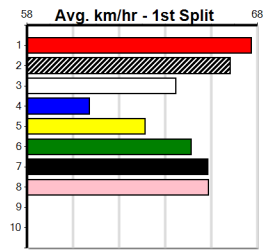

SPORTSBET HT3

Distance: 450m, Race Type: Grade 5 Heat, Total Prizemoney: $2,925
1st: $1,950, 2nd: $600, 3rd: $300, 4th: $75

Watchdog Tips:

Bet:

Form Box Wgt Dist Track Date Time BON Margin 1st/2nd (Time) PIR Checked Comment W/R Split 1 S/P Grade

SOLAR SPECTRUM [5]

F Dog Dec-22 Sire: AUSSIE INFRARED Dam: IT'S A FRENZY

Trainer: Lisa Delbridge (Balliang)

Owner(s): G Black
Winning Distances: < 300m (0) 300 - 399m (3) 400 - 499m (6) 500 - 599m (0) 600 - 699m (0) > 700m (0)

Winning Weights: 33.1(1) 33.3(1) 33.4(1) 33.5(2) 33.7(2) 33.8(2)

Race results for SOLAR SPECTRUM [5], listing horses, jockeys, weights, and times.

Box History

Box History table for SOLAR SPECTRUM [5], showing box numbers and race results.

1

PAW TABITHA (NSW)[5]

BK Bitch Dec-22 Sire: BERNARDO Dam: DYNA HARPA

Trainer: Mark Delbridge (Balliang)

Owner(s): B Wheeler
Winning Distances: < 300m (0) 300 - 399m (2) 400 - 499m (6) 500 - 599m (0) 600 - 699m (0) > 700m (0)

Winning Weights: 27.6(2) 28.0(3) 28.1(1) 28.2(1) 28.3(1)

Race results for PAW TABITHA (NSW)[5], listing horses, jockeys, weights, and times.

Box History

Box History table for PAW TABITHA (NSW)[5], showing box numbers and race results.

2

OUR ALAMO (NSW)[5]

BK Dog Nov-22 Sire: ASTON RUPEE Dam: QUEEN OF ZIEMS

Trainer: Michael Katsiris (Thomastown)

Owner(s): M Katsiris
Winning Distances: < 300m (0) 300 - 399m (1) 400 - 499m (3) 500 - 599m (0) 600 - 699m (0) > 700m (0)

Winning Weights: 35.7(1) 36.7(1) 36.8(1) 36.9(1) 37.1(1) 37.3(1)

Race results for OUR ALAMO (NSW)[5], listing horses, jockeys, weights, and times.

Box History

Box History table for OUR ALAMO (NSW)[5], showing box numbers and race results.

3

BULLSEYE BOB [5]

BK Dog Sep-22 Sire: FERAL FRANKY Dam: ZIPPING STORM

Trainer: Jordan Formosa (Heathcote)

Owner(s): J Formosa
Winning Distances: < 300m (0) 300 - 399m (2) 400 - 499m (1) 500 - 599m (0) 600 - 699m (0) > 700m (0)

Winning Weights: 31.4(3)

Race results for BULLSEYE BOB [5], listing horses, jockeys, weights, and times.

Box History

Box History table for BULLSEYE BOB [5], showing box numbers and race results.

4

ASTRONOMICA [5]

BK Dog Jun-21 Sire: ASTON DEE BEE Dam: MISS MORRISSET

Trainer: Garry Johnson (Chum Creek)

Owner(s): G Johnson
Winning Distances: < 300m (0) 300 - 399m (3) 400 - 499m (7) 500 - 599m (1) 600 - 699m (0) > 700m (0)

Winning Weights: 33.3(1) 33.5(2) 33.7(1) 33.9(1) 34.1(2) 34.2(1) 34.4(1) 35.0(1) 35.6(1)

Race results for ASTRONOMICA [5], listing horses, jockeys, weights, and times.

Box History

Box History table for ASTRONOMICA [5], showing box numbers and race results.

5