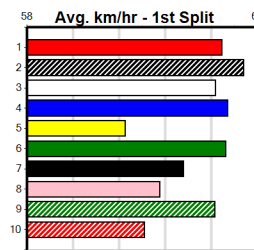

ONE MORE RACE TO GO

Distance: 390m, Race Type: Mixed 4/5, Total Prizemoney: \$3,360
1st: \$2,250, 2nd: \$690, 3rd: \$345, 4th: \$75

Watchdog Tips:

Bet:

Form Box Wgt Dist Track Date Time BON Margin 1st/2nd (Time) PIR Checked Comment W/R Split 1 S/P Grade