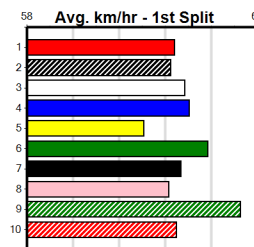

Distance: 390m, Race Type: Mixed 6/7, Total Prizemoney: $2,925
1st: $1,950, 2nd: $600, 3rd: $300, 4th: $75

Watchdog Tips:

Bet:

Form Box Wgt Dist Track Date Time BON Margin 1st/2nd (Time) PIR Checked Comment W/R Split 1 S/P Grade

BLACK CABANG [6] BK Dog Mar-22 Sire: BEAST UNLEASHED Dam: STARS AND LIGHTS Trainer: Greg Berry (Toolleen)
Winning Distances: < 300m (0) 300 - 399m (1) 400 - 499m (1) 500 - 599m (0) 600 - 699m (0) > 700m (0)
Winning Weights: 39.7(1) 40.0(1)
3rd (2) 39.8 390 SHP R10 05-Dec-24 22.46 22.18 4.25L NO WORDS (22.18) M/44 . . . VO . 8.56 $6.50 T3-7
3rd (1) 39.3 450 SHP R5 12-Dec-24 25.63 25.33 4.50L POCKET MOUSE (25.33) M/444 . . . . . 6.79 $4.80 X67
8th (8) 39.5 410 HOR R2 27-Dec-24 24.47 23.28 9.50L TIME FOR TEA (23.81) M/68 . . . . . 10.64 $13.70 7
4th (2) 39.6 390 SHP R2 06-Jan-25 22.87 22.07 1.5L JOE THE GOOSE (22.77) M/42 . . . . . 8.65 $4.20 X67
4th (7) 39.7 425 BEN R1 16-Jan-25 24.76 24.16 9.00L TIGER SHARK (24.16) M/533 . . . . . 6.83 $6.10 T3-7
1st (7) 39.7 390 SHP R4 23-Jan-25 22.32 22.31 3.5L SAVANNAH STAR (22.55) Q/11 . . . . . 8.55 $7.60 T3-RW
4th (5) 39.9 390 SHP R3 27-Jan-25 22.60 22.23 5.50L GOT A HABIT (22.23) M/44 . . . . . 8.69 $15.50 X67H
3rd (5) 39.3 390 SHP R1 10-Feb-25 22.35 21.93 2.25L MISCLASSIFIED (22.20) M/32 . . . . . 8.60 $9.90 X67
Last 3 wins NOT included above
1st (7) 40.0 450 SHP R1 25-Nov-24 25.88 24.93 0.25L MY GRACIE (25.89) Q/211 . . . SW . 6.81 $3.50 M
Prize Best Starts Trk/Dts APM $3640.00 22.32(7)-23/1/25 10-2-0-3 5-1-0-2 2544

FRENZY ATTACK [6] BK Bitch Dec-22 Sire: AUSSIE INFRARED Dam: IT'S A FRENZY Trainer: Garry Johnson (Chum Creek)
Winning Distances: < 300m (0) 300 - 399m (0) 400 - 499m (2) 500 - 599m (0) 600 - 699m (0) > 700m (0)
Winning Weights: 27.0(1) 27.6(1)
4th (4) 28.0 350 HVL R9 27-Dec-24 19.94 19.51 1.00L GOLD VENOM (19.88) Q/2 . . . . . 6.66 $47.20 T3-7
7th (3) 28.6 350 HVL R4 05-Jan-25 20.13 19.08 8.50L WHO ME (19.54) M/6 . . . . R 6.90 $57.00 X67
2nd (1) 27.6 300 HVL R9 17-Jan-25 17.21 16.93 1.5L MT. VIEW AMOUR (17.11) M/2 . . . . . 4.02 $12.80 T3-7
1st (8) 27.6 400 WGL R4 23-Jan-25 23.18 22.46 1.25L HULK KING HAMMER (23.26) M/11 . . . . . 8.40 $7.90 T3-7
2nd (2) 27.8 390 SHP R9 30-Jan-25 22.49 22.30 2.50L ROMAN EMPIRE (22.32) M/22 . . . . . 8.54 $11.70 6G
3rd (1) 27.7 425 BEN R5 05-Feb-25 24.87 23.94 8.50L GLOBAL EXPRESS (24.30) M/333 . . . . . 6.71 $4.00 6G
6th (8) 27.3 460 WGL R7 11-Feb-25 27.14 25.81 19.00L FADE TO BLACK (25.81) M/786 . . . . . 6.90 $25.50 X67
7th (6) 27.7 425 BEN R10 19-Feb-25 24.86 23.72 12.00L WILLOW SKYE (24.04) M/887 . . . . . 6.86 $35.90 X67
Last 3 wins NOT included above
1st (2) 27.0 400 WGL R3 25-Oct-24 23.30 22.52 0.50L FLAT CHAT (23.32) Q/11 . . . . . 8.53 $4.20 M
Prize Best Starts Trk/Dts APM $3790.00 22.49(2)-30/1/25 14-2-2-2 2-0-1-0 2342