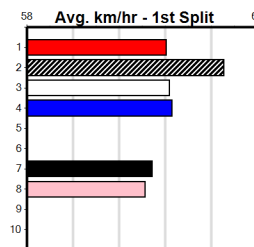

NAGAMBIE GUTTER CLEANING

5

Distance: 450m, Race Type: Mixed 6/7, Total Prizemoney: $2,925
1st: $1,950, 2nd: $600, 3rd: $300, 4th: $75

12:32PM

(VIC time)

Watchdog Tips: ☐ ☐ ☐ ☐ ☐ **Bet:** ☐

1 HAVE A CRACK [7]
RBD Dog Mar-23 Sire: FERAL FRANKY Dam: LARA TARA Trainer: Anthony Azzopardi (Rowsley)
Owner(s): K Osborne
Winning Distances: < 300m (0) 300 - 399m (0) 400 - 499m (1) 500 - 599m (0) 600 - 699m (0) > 700m (0)
Winning Weights: 33.3(1)

Rank	Dist	Wgt	Sex	Age	Date	Time	BON	Margin	1st/2nd (Time)	PIR	Checked	Comment	WR	Split 1	S/P	Grade
3rd	(1)	33.3	450	BAL	R3	15-Jan-25	25.69	24.96	9.00L URANA COBALT (25.07)	M/433	.	.	W	6.72	$2.20	MH
7th	(5)	33.4	450	BAL	R1	22-Jan-25	25.73	25.06	6.00L WATCH ME EXPLODE (25.33)	M/556	.	.	W	6.73	$17.10	MF
1st	(6)	33.3	425	BEN	R1	31-Jan-25	23.90	23.54	4.00L RUE DEVILLE (24.17)	M/221	.	.	SW	6.56	$6.60	M
2nd	(7)	33.3	450	SHP	R5	17-Feb-25	25.32	25.00	2.75L ASTON GUITAR (25.13)	M/522	.	.	.	6.81	$4.60	X67

Box History

Bx	1st	2nd	3rd	4th	5th	6th	7th	8th
1			1					
2								
3								
4								
5							1	
6	1							
7		1						
8								

Prize Best Starts Trk/Dts APM $2540.00 25.32(7)-17/2/25 4-1-1-1 1-0-1-0 2488

Last 3 wins NOT included above

2 LISSY LOULOU [6]
BD Bitch Jun-22 Sire: SUPERIOR PANAMA Dam: ORIENTAL AMBER Trainer: Arron Roche (Kyabram South)
Owner(s): P Denman
Winning Distances: < 300m (0) 300 - 399m (2) 400 - 499m (0) 500 - 599m (0) 600 - 699m (0) > 700m (0)
Winning Weights: 28.0(1) 29.3(1)

Rank	Dist	Wgt	Sex	Age	Date	Time	BON	Margin	1st/2nd (Time)	PIR	Checked	Comment	WR	Split 1	S/P	Grade
5th	(5)	29.9	390	SHP	R9	18-Nov-24	22.67	21.87	8.50L DELATITE BEAST (22.11)	M/55	.	.	.	8.68	$6.50	X67
7th	(7)	29.5	390	SHP	R10	05-Dec-24	23.16	22.18	15.00 NO WORDS (22.18)	M/77	.	.	.	8.82	$3.90	T3-7
3rd	(2)	28.9	390	SHP	R2	12-Dec-24	22.58	21.78	2.75L GOLD HARADA (22.39)	M/23	.	.	.	8.55	$5.30	7
2nd	(6)	28.9	390	SHP	R4	02-Jan-25	22.71	22.20	0.75L BONE SHAKER (22.67)	M/11	.	.	.	8.56	$17.20	T3-7
3rd	(3)	28.3	390	SHP	R9	09-Jan-25	22.65	22.20	1.75L SUGAR SHINE (22.53)	M/41	.	.	.	8.70	$7.50	7
7th	(7)	27.8	390	SHP	R10	06-Feb-25	23.02	22.15	7.00L SMALL MERCIES (22.55)	M/37	.	.	.	8.58	$5.10	T3-7
1st	(2)	28.0	390	SHP	R10	20-Feb-25	22.29	22.21	2.25L SANDY CHEEK (22.45)	Q/21	.	.	.	8.43	$4.60	T3-7
7th	(1)	27.8	350	HVL	R7	25-Feb-25	19.93	19.21	5.50L BIG STACKS (19.57)	Q/2	.	.	.	6.64	$8.80	6G

Box History

Bx	1st	2nd	3rd	4th	5th	6th	7th	8th
1							1	
2	1		1					
3			1					
4	1							
5			1		1			
6		2	2					
7							2	
8		1						

Prize Best Starts Trk/Dts APM $5420.00 25.91(5)-14/10/24 14-2-3-5 2-0-1-1 3492

Last 3 wins NOT included above

1st (4) 29.3 390 SHP R1 07-Nov-24 22.42 22.26 3.25L NO WORDS (22.64) Q/11 8.48 $5.40 T3-M

3 KURNAI BOLT [7]
BK Dog Jun-23 Sire: ASTON RUPEE Dam: GUNAI REBEL Trainer: Andrea Chapple (Exford)
Owner(s): J Martin
Winning Distances: < 300m (0) 300 - 399m (1) 400 - 499m (0) 500 - 599m (0) 600 - 699m (0) > 700m (0)
Winning Weights: 30.9(1)

Rank	Dist	Wgt	Sex	Age	Date	Time	BON	Margin	1st/2nd (Time)	PIR	Checked	Comment	WR	Split 1	S/P	Grade
3rd	(3)	30.8	390	SHP	R1	17-Feb-25	22.72	21.72	1.00L ASSAULT STRIKE (22.66)	S/53	.	.	.	8.95	$1.30	M
1st	(1)	30.9	390	SHP	R1	24-Feb-25	22.34	22.12	7.50L VALLETTA PEARL (22.84)	M/11	.	.	SW	8.51	$1.40	M

Box History

Bx	1st	2nd	3rd	4th	5th	6th	7th	8th
1	1							
2								
3			1					
4								
5								
6								
7								
8								

Prize Best Starts Trk/Dts APM $1940.00 FSTD 2-1-0-1 0-0-0-0 1940

Last 3 wins NOT included above