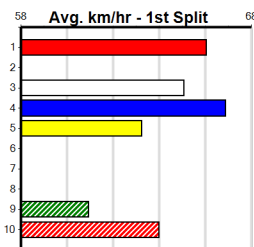

13 RACES TODAY

1
11:22AM

(VIC time)

Distance: 390m, Race Type: Maiden, Total Prizemoney: $2,535
1st: $1,680, 2nd: $520, 3rd: $260, 4th: $75

Watchdog Tips: ☐ ☐ ☐ ☐ ☐ Bet: ☐

Form Box	Wgt	Dist	Track	Date	Time	BON	Margin	1st/2nd (Time)	PIR	Checked	Comment	WR	Split 1	S/P	Grade

1

VALLETTA PEARL [M]
BE Bitch May-23 Sire: KOBLENZ Dam: VALLETTA MIST
Owner(s): NICHOLLS TWO (SYN), J Nicholls, R Nicholls Trainer: Roselyn Nicholls (Eaglehawk)
Winning Distances: < 300m (0) 300 - 399m (0) 400 - 499m (0) 500 - 599m (0) 600 - 699m (0) > 700m (0)
Winning Weights:
2nd (8) 27.2 390 SHP R1 24-Feb-25 22.84 22.12 7.50L KURNAI BOLT (22.34) M/22 8.58 $7.00 M

Box History

Bx	1st	2nd	3rd	4th	5th	6th	7th	8th
1								
2								
3								
4								
5								
6								
7								
8	1							

Prize Best $520.00
Starts 22.84(8)-24/2/25
Trk/Dts 1-0-1-0
APM 1-0-1-0 520

Last 3 wins NOT included above

2

NEVER LOOK BACK [M]
BE Bitch Nov-22 Sire: TOMMY SHELBY Dam: MEPUNGA GERTIE
Owner(s): T Womann Trainer: Tina Womann (Lara)
Winning Distances: < 300m (0) 300 - 399m (0) 400 - 499m (0) 500 - 599m (0) 600 - 699m (0) > 700m (0)
Winning Weights:

Box History

Bx	1st	2nd	3rd	4th	5th	6th	7th	8th
1								
2								
3								
4								
5								
6								
7								
8								

Prize Best $0
Starts FSH
Trk/Dts 0-0-0-0
APM 0-0-0-0 0

Last 3 wins NOT included above

3

MAGIC FLUX [M]
BK Dog Mar-23 Sire: WEST ON AUGIE Dam: HOPE'S THUNDER
Owner(s): Magical Speed (SYN), T Johnson, E Scott, L Scott Trainer: Lachlan Scott (Tatura)
Winning Distances: < 300m (0) 300 - 399m (0) 400 - 499m (0) 500 - 599m (0) 600 - 699m (0) > 700m (0)
Winning Weights:
4th (4) 27.7 390 SHP R1 24-Feb-25 22.96 22.12 9.00L KURNAI BOLT (22.34) Q/43 8.65 $54.40 M

Box History

Bx	1st	2nd	3rd	4th	5th	6th	7th	8th
1								
2								
3								
4				1				
5								
6								
7								
8								

Prize Best $75.00
Starts 22.96(4)-24/2/25
Trk/Dts 1-0-0-0
APM 1-0-0-0 75

Last 3 wins NOT included above

4

TWILIGHT RUSTY [M]
BD Dog Feb-23 Sire: KOBLENZ Dam: TWILIGHT CONNIE
Owner(s): SUNDOWN (SYN), T Van taarling, F Vantaarling, S Van taarling, L Van taarling, S Vantaarling Trainer: Steven Vantaarling (Tallygaroopn)
Winning Distances: < 300m (0) 300 - 399m (0) 400 - 499m (0) 500 - 599m (0) 600 - 699m (0) > 700m (0)
Winning Weights:
5th (6) 28.3 390 SHP R2 17-Feb-25 22.93 21.72 8.50L DAD'S SURPRISE (22.36) S/24 8.52 $45.70 M

Box History

Bx	1st	2nd	3rd	4th	5th	6th	7th	8th
1								
2								
3								
4								
5								
6					1			
7								
8								

Prize Best $0.00
Starts 22.93(6)-17/2/25
Trk/Dts 1-0-0-0
APM 1-0-0-0 0

Last 3 wins NOT included above