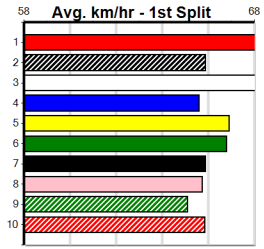

SHEPPARTON CLASSIC FINAL

8

1:27PM

(VIC time)

Distance: 450m, Race Type: S/E Final, Total Prizemoney: $14,575
1st: $10,000, 2nd: $3,000, 3rd: $1,500, 4th: $75

Watchdog Tips:

Bet:

.

Horse card for Slick Badger [5]. Includes details: BK Dog Apr-23, Sire: ASTON RUPEE, Dam: DANCIN' ETHICS, Trainer: Shane Pulbrook (Tahmoor). Race results table and Box History table.

Horse card for Make Me King [5]. Includes details: BD Dog Feb-23, Sire: FERAL FRANKY, Dam: PANKHURST, Trainer: Harley Whelan (Metung). Race results table and Box History table.

Horse card for MEPUNGA ROCKY [4]. Includes details: WBK Dog Dec-22, Sire: FERNANDO BALE, Dam: MEPUNGA FREDA, Trainer: Jeffrey Britton (Anakie). Race results table and Box History table.

Horse card for MY NAME'S EDEN [5]. Includes details: RF Dog Dec-22, Sire: HARD STYLE RICO, Dam: STRADA, Trainer: Harley Whelan (Metung). Race results table and Box History table.

Horse card for CORINTHIAN [5]. Includes details: BK Dog Apr-23, Sire: BERNARDO, Dam: THANK YOU JILL, Trainer: Kate Gorman (Tanjil South). Race results table and Box History table.

1

2

3

4

5