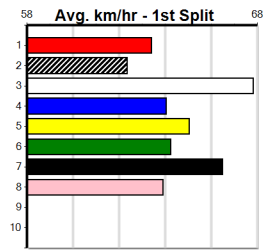

10 2:02PM

(VIC time)

Distance: 450m, Race Type: Grade 5 Heat, Total Prizemoney: $2,925
1st: $1,950, 2nd: $600, 3rd: $300, 4th: $75

Watchdog Tips:

Bet:

Table with columns: Form Box, Wgt, Dist, Track, Date, Time, BON, Margin, 1st/2nd (Time), PIR, Checked, Comment, WR, Split 1, S/P, Grade

Big Boy Cabang [5]
BK Dog Mar-22
Owner(s): G Berry
Sire: BEAST UNLEASHED Dam: STARS AND LIGHTS
Trainer: Greg Berry (Toolleen)
Winning Distances: < 300m (0) 300 - 399m (2) 400 - 499m (1) 500 - 599m (0) 600 - 699m (0) > 700m (0)
Winning Weights: 35.9(1) 36.1(1) 37.1(1)
Box History table and Prize Best Starts table.

Hear the Crow (NSW)[5]
BK Dog Jul-22
Owner(s): C Field
Sire: HOOKED ON SCOTCH Dam: MAGICAL MIA
Trainer: Adele Powell (Stanhope)
Winning Distances: < 300m (0) 300 - 399m (8) 400 - 499m (3) 500 - 599m (0) 600 - 699m (0) > 700m (0)
Winning Weights: 36.7(2) 36.9(2) 37.1(1) 37.3(1) 37.4(1) 37.5(2) 37.7(1) 37.9(1)
Box History table and Prize Best Starts table.

Aston Florin [5]
BK Bitch Jun-22
Owner(s): R Borda
Sire: COLLISION Dam: ASTON RHONE
Trainer: Paul Abela (Parwan)
Winning Distances: < 300m (0) 300 - 399m (1) 400 - 499m (6) 500 - 599m (2) 600 - 699m (0) > 700m (0)
Winning Weights: 25.8(1) 26.0(1) 26.1(1) 26.3(2) 26.4(1) 26.5(2) 26.7(1)
Box History table and Prize Best Starts table.

Paw Petrov (NSW)[5]
BK Dog Nov-22
Owner(s): B Wheeler
Sire: FERAL FRANKY Dam: DYNA WINTER
Trainer: Mark Delbridge (Balliang)
Winning Distances: < 300m (0) 300 - 399m (0) 400 - 499m (1) 500 - 599m (5) 600 - 699m (0) > 700m (0)
Winning Weights: 31.5(1) 31.6(1) 31.7(1) 32.0(3)
Box History table and Prize Best Starts table.

Piebal [5] Biks
WBK Dog Oct-22
Owner(s): BEV AND DANIEL (SYN), B Pell, D Pell
Sire: FERNANDO BALE Dam: RASPUTIA
Trainer: Beverley Pell (Toolleen)
Winning Distances: < 300m (0) 300 - 399m (0) 400 - 499m (1) 500 - 599m (4) 600 - 699m (0) > 700m (0)
Winning Weights: 30.6(1) 30.7(2) 30.9(2)
Box History table and Prize Best Starts table.