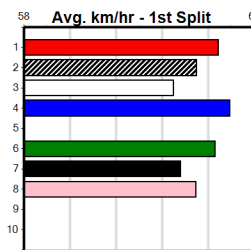

9

1:42PM

(VIC time)

Distance: 450m, Race Type: Grade 5 Heat, Total Prizemoney: $2,925
1st: $1,950, 2nd: $600, 3rd: $300, 4th: $75

Watchdog Tips: [ ] [ ] [ ] [ ] [ ] [ ]

Bet: [ ] [ ] [ ] [ ] [ ]

1

NIGEL DEVERE [5]
BK Dog Mar-23 Sire: FERNANDO BALE Dam: PHEME
Owner(s): BEV AND DANIEL (SYN), B Pell, D Pell
Winning Distances: < 300m (0) 300 - 399m (1) 400 - 499m (2) 500 - 599m (0) 600 - 699m (0) > 700m (0)
Winning Weights: 31.8(1) 32.0(1) 32.2(1)

Box	1st	2nd	3rd	4th	5th	6th	7th	8th
1	2							
2								
3	1					1		
4								
5						1		
6								
7								
8								

Trainer: Daniel Pell (Toolleen)

Box	1st	2nd	3rd	4th	5th	6th	7th	8th
1	2							
2								
3	1					1		
4								
5						1		
6								
7								
8								

Prize Best Starts Trk/Dts APM: $6180.00, 25.74(4)-24/2/25, 6-3-1-0, 2-0-0-0, 4488

2

MAVIS TOLMIE [5]
BK Bitch Mar-22 Sire: CHRISTO BALE Dam: ROSE ROYCE
Owner(s): M Delbridge
Winning Distances: < 300m (0) 300 - 399m (1) 400 - 499m (7) 500 - 599m (1) 600 - 699m (0) > 700m (0)
Winning Weights: 32.2(1) 32.5(1) 32.7(1) 32.8(1) 33.0(1) 33.1(1) 33.2(2) 33.4(1)

Box	1st	2nd	3rd	4th	5th	6th	7th	8th
1		1	1	3	2	1		
2				1	3	2		
3	2	1	2	1				
4	1	2	2	2				
5	2	2	1	1			1	
6	1	2	2	2	1			1
7	2	1	2	1	1	2		
8	2	1	2	1	1	1		

Trainer: Lisa Delbridge (Balliang)
ENG WBL 2025-02-27

Box	1st	2nd	3rd	4th	5th	6th	7th	8th
1		1	1	3	2	1		
2				1	3	2		
3	2	1	2	1				
4	1	2	2	2				
5	2	2	1	1			1	
6	1	2	2	2	1			1
7	2	1	2	1	1	2		
8	2	1	2	1	1	1		

Prize Best Starts Trk/Dts APM: $31100.63, 25.40(1)-12/8/24, 56-9-9-7, 5-0-1-0, 10127

3

MR. PRESIDENT [5]
BK Dog May-22 Sire: ZIPPING GARTH Dam: DREAMY EYES
Owner(s): Eye Candy (SYN), C Wilk, K Gorman
Winning Distances: < 300m (0) 300 - 399m (0) 400 - 499m (5) 500 - 599m (1) 600 - 699m (0) > 700m (0)
Winning Weights: 33.7(1) 34.0(2) 34.1(1) 34.6(2)

Box	1st	2nd	3rd	4th	5th	6th	7th	8th
1	2			2	1	1	1	1
2		1	1		1	1		
3	3	2			2			2
4	1	2	1					1
5			1					1
6		1	1		2	1		1
7				3		1	1	
8	1	2	1	5				

Trainer: Ronald Kenworthy (Spring Gully)

Box	1st	2nd	3rd	4th	5th	6th	7th	8th
1	2			2	1	1	1	1
2		1	1		1	1		
3	3	2			2			2
4	1	2	1					1
5			1					1
6		1	1		2	1		1
7				3		1	1	
8	1	2	1	5				

Prize Best Starts Trk/Dts APM: $16482.77, 25.49(5)-12/10/24, 50-6-7-6, 5-0-0-2, 7365

4

PAW ROXY (NSW)[5]
BK Bitch Dec-22 Sire: BERNARDO Dam: DYNA HARPA
Owner(s): B Wheeler
Winning Distances: < 300m (0) 300 - 399m (1) 400 - 499m (7) 500 - 599m (0) 600 - 699m (0) > 700m (0)
Winning Weights: 27.5(1) 27.8(1) 28.5(1) 29.0(1) 29.1(1) 29.5(2) 29.7(1)

Box	1st	2nd	3rd	4th	5th	6th	7th	8th
1	2			1				
2	3					1		
3	1		1					
4	2			1		1		
5	2	1					2	
6			1					
7	1			1				
8		2						

Trainer: Mark Delbridge (Balliang)

Box	1st	2nd	3rd	4th	5th	6th	7th	8th
1	2			1				
2	3					1		
3	1		1					
4	2			1		1		
5	2	1					2	
6			1					
7	1			1				
8		2						

Prize Best Starts Trk/Dts APM: $20925.00, FSTD, 23-8-6-2, 0-0-0-0, 13695

5

*** VACANT BOX ***
Sire: Dam:
Owner(s):
Winning Distances: < 300m (0) 300 - 399m (0) 400 - 499m (0) 500 - 599m (0) 600 - 699m (0) > 700m (0)
Winning Weights:

Trainer:
Box History