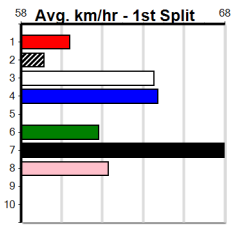

Ballarat

BALLARAT RACE 13

13 (E1)

Distance: 390m, Race Type: Mixed 6/7, Total Prizemoney: \$2,925
1st: \$1,950, 2nd: \$600, 3rd: \$300, 4th: \$75

6:55PM

(VIC time)

Watchdog Tips:

0 0 0 0