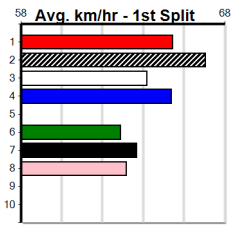

Table for race 9: *** NO RESERVE ***. Includes trainer and owner information.

Table for race 10: *** NO RESERVE ***. Includes trainer and owner information.

Ballarat

A1 SIGNAGE

10

6:02PM
(VIC time)

Distance: 450m, Race Type: Mixed 6/7, Total Prizemoney: \$2,925
1st: \$1,950, 2nd: \$600, 3rd: \$300, 4th: \$75