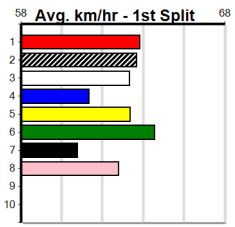

Ballarat

12
6:35PM
(VIC time)

TWO MORE RACES TO GO

Distance: 390m, Race Type: Grade 7, Total Prizemoney: $2,925
1st: $1,950, 2nd: $600, 3rd: $300, 4th: $75

Watchdog Tips: 0 0 0 0 Bet: .