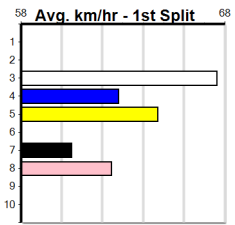

BALLARAT GREYS BINGO EVERY SUNDA

Distance: 390m, Race Type: Maiden, Total Prizemoney: $2,535
1st: $1,680, 2nd: $520, 3rd: $260, 4th: $75

3
3:37PM
(VIC time)

Watchdog Tips: **0** **0** **0** **0** **Bet:** .

Form	Box	Weight	Dist	Track	Date	Time	BON	Margin	1st/2nd (Time)	PIR	Checked	Comment	W/R	Split 1	S/P	Grade	
1 MISS JO [M]																	
BK	B				Apr-23				MY BRO FABIO			FAIR OF FACE					
Trainer: Jason Wickham (Lara)																	
Owner(s): M Psaltis																	
<table border="1" style="width:100%"> <thead> <tr> <th colspan="8">Winning Boxes</th> </tr> <tr> <th>1</th><th>2</th><th>3</th><th>4</th><th>5</th><th>6</th><th>7</th><th>8</th> </tr> </thead> <tbody> <tr> <td>Prize</td><td></td><td></td><td></td><td></td><td></td><td></td><td></td> </tr> <tr> <td>Best</td><td></td><td></td><td></td><td></td><td></td><td></td><td></td> </tr> <tr> <td>Starts</td><td></td><td></td><td></td><td></td><td></td><td></td><td></td> </tr> <tr> <td>Trk/Dst</td><td></td><td></td><td></td><td></td><td></td><td></td><td></td> </tr> <tr> <td>APM</td><td></td><td></td><td></td><td></td><td></td><td></td><td></td> </tr> </tbody> </table>																	
2 UNCLE ARTHUR [M]																	
BE	D				May-23				HOSTILE			DANCE DIVA DANCE					
Trainer: John Barbara (Exford)																	
Owner(s): M Meyer																	
<table border="1" style="width:100%"> <thead> <tr> <th colspan="8">Winning Boxes</th> </tr> <tr> <th>1</th><th>2</th><th>3</th><th>4</th><th>5</th><th>6</th><th>7</th><th>8</th> </tr> </thead> <tbody> <tr> <td>Prize</td><td></td><td></td><td></td><td></td><td></td><td></td><td></td> </tr> <tr> <td>Best</td><td></td><td></td><td></td><td></td><td></td><td></td><td></td> </tr> <tr> <td>Starts</td><td></td><td></td><td></td><td></td><td></td><td></td><td></td> </tr> <tr> <td>Trk/Dst</td><td></td><td></td><td></td><td></td><td></td><td></td><td></td> </tr> <tr> <td>APM</td><td></td><td></td><td></td><td></td><td></td><td></td><td></td> </tr> </tbody> </table>																	
3 PATRIOT COUGAR [M]																	
BD	B				Feb-23				FERNANDO BALE			PATRIOT EARHART					
Trainer: Daryl Brennan (Napoleons)																	
4th (1) 26.6 390 WBL R1 13-Feb-25 22.82 21.93 2.75LASTON CASTLE (22.64) M/21 . V10 . 8.70 $3.90 M																	
Owner(s): B Keel																	
<table border="1" style="width:100%"> <thead> <tr> <th colspan="8">Winning Boxes</th> </tr> <tr> <th>1</th><th>2</th><th>3</th><th>4</th><th>5</th><th>6</th><th>7</th><th>8</th> </tr> </thead> <tbody> <tr> <td>Prize</td><td></td><td></td><td></td><td></td><td></td><td></td><td></td> </tr> <tr> <td>Best</td><td></td><td></td><td></td><td></td><td></td><td></td><td></td> </tr> <tr> <td>Starts</td><td></td><td></td><td></td><td></td><td></td><td></td><td></td> </tr> <tr> <td>Trk/Dst</td><td></td><td></td><td></td><td></td><td></td><td></td><td></td> </tr> <tr> <td>APM</td><td></td><td></td><td></td><td></td><td></td><td></td><td></td> </tr> </tbody> </table>																	
4 GOOD NEIGHBOUR [M]																	
WBK	B				Feb-23				KOBLENZ			MEPUNGA GEM					
Trainer: Briana Robertson-leech (Smeaton)																	
8th (1) 27.0 425 BEN R1 10-Jan-25 25.76 23.58 19.00LTIGER SHARK (24.48) M/888 . V7 . 7.10 $8.10 M																	
6th (2) 27.0 425 BEN R3 19-Feb-25 25.35 23.72 21.00LWALK WITH PRIDE (23.94) M/337 . . . 6.64 $41.30 MH																	
2nd (8) 27.3 390 BAL R2 24-Feb-25 22.37 22.11 0.50LPAW FORRESTER (22.33) M/22 . . . 8.56 $7.90 T3-M																	
Owner(s): C Haberfield																	
<table border="1" style="width:100%"> <thead> <tr> <th colspan="8">Winning Boxes</th> </tr> <tr> <th>1</th><th>2</th><th>3</th><th>4</th><th>5</th><th>6</th><th>7</th><th>8</th> </tr> </thead> <tbody> <tr> <td>Prize</td><td></td><td></td><td></td><td></td><td></td><td></td><td></td> </tr> <tr> <td>Best</td><td></td><td></td><td></td><td></td><td></td><td></td><td></td> </tr> <tr> <td>Starts</td><td></td><td></td><td></td><td></td><td></td><td></td><td></td> </tr> <tr> <td>Trk/Dst</td><td></td><td></td><td></td><td></td><td></td><td></td><td></td> </tr> <tr> <td>APM</td><td></td><td></td><td></td><td></td><td></td><td></td><td></td> </tr> </tbody> </table>																	
5 GRUMPY GERIE [M]																	
BKW	D				Dec-22				AUSSIE INFRARED			MORTICIA					
Trainer: Aaron Campbell (Drouin)																	
4th (4) 29.7 400 WGL R2 31-Jan-25 23.43 22.29 8.00LCOLLINDA BLINDER (22.87) S/75 . . . 8.65 $5.20 M																	
4th (1) 30.0 400 WGL R1 11-Feb-25 23.36 22.40 4.25LTERRITORY ROSE (23.08) S/34 . . . 8.79 $4.10 M																	
2nd (8) 29.8 350 HVL R4 25-Feb-25 19.68 19.21 0.05LSANTORINI BREEZE (19.67) Q/3 . V0 . 6.69 $5.60 M																	
Owner(s): CASHINO (SYN), A Campbell, A Campbell