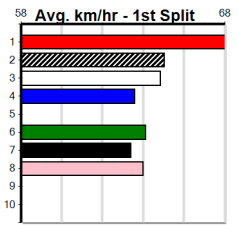

Ballarat

BALLARAT RACE 14

14 (E2)

Distance: 390m, Race Type: Grade 6, Total Prizemoney: $2,925
1st: $1,950, 2nd: $600, 3rd: $300, 4th: $75

7:15PM

(VIC time)

Watchdog Tips: **0 0 0 0** Bet: **.**