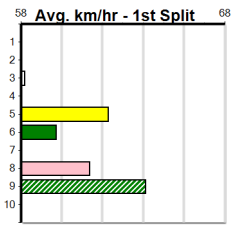

TOWN & COUNTRY LINE MARKING

Distance: 450m, Race Type: Maiden, Total Prizemoney: \$2,535
1st: \$1,680, 2nd: \$520, 3rd: \$260, 4th: \$75

4

3:57PM

(VIC time)

Watchdog Tips: 0 0 0 0 **Bet:** .

Form Box Weight Dist Track Date Time BON Margin 1st/2nd (Time) PIR Checked Comment W/R Split 1 S/P Grade