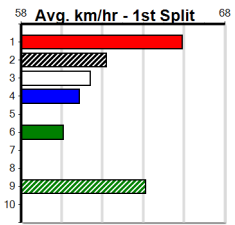

ENG BEN 2025-02-28

SWEET NETTY'S CATERING

Distance: 450m, Race Type: Maiden, Total Prizemoney: \$2,535
1st: \$1,680, 2nd: \$520, 3rd: \$260, 4th: \$75

5
4:17PM
(VIC time)

Watchdog Tips: **0 0 0 0** Bet: .