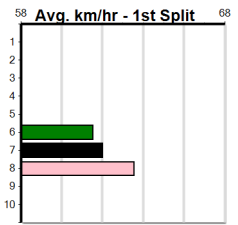

14 RACES TODAY

Distance: 390m, Race Type: Maiden, Total Prizemoney: $2,535
1st: $1,680, 2nd: $520, 3rd: $260, 4th: $75

1

3:02PM
(VIC time)

Watchdog Tips:

0 0 0 0

Bet:

Form Box Weight Dist Track Date Time BON Margin 1st/2nd (Time) PIR Checked Comment W/R Split 1 S/P Grade

1 STARLIGHT SIENNA [M]
BK B May-23 TOMMY SHELBY STARLIGHT AMY
Trainer: Jason Sharp (Lara)
Owner(s): Vi Alskar Hundar (SYN), A Lie, J Sharp

Winning Boxes							
1	2	3	4	5	6	7	8
Prize							$0
Best							FSH
Starts							0-0-0-0
Trk/Dst							0-0-0-0
APM							$0

2 ARTICULATE [M]
BK B Jul-23 FERNANDO BALE ARKANS MABEL
Trainer: William Donlon (Burnbank)
Owner(s): G Farrugia

Winning Boxes							
1	2	3	4	5	6	7	8
Prize							$0
Best							FSH
Starts							0-0-0-0
Trk/Dst							0-0-0-0
APM							$0

3 LITTLE DONKEY [M]
BK D Jan-23 FEDERAL MORGAN PIPER'S MY GIRL
Trainer: Mark McClelland (Lovely Banks)
Owner(s): O Corte

Winning Boxes							
1	2	3	4	5	6	7	8
Prize							$0
Best							FSH
Starts							0-0-0-0
Trk/Dst							0-0-0-0
APM							$0

4 WALKING EASY [M]
BD B Jan-23 FERAL FRANKY NICE AND EASY
Trainer: Andrea Chapple (Exford)
Owner(s): J Portelli

Winning Boxes							
1	2	3	4	5	6	7	8
Prize							$0
Best							FSH
Starts							0-0-0-0
Trk/Dst							0-0-0-0
APM							$0

5 *** VACANT BOX ***

Trainer:
Owner(s):

6 PYRENEES PIZAZZ [M]
BK D Jul-23 TOMMY SHELBY COCO NOVA

Winning Boxes							
1	2	3	4	5	6	7	8
Prize							$75.00
Best							22.78
Starts							4-0-0-0
Trk/Dst							2-0-0-0
APM							$75

6th (2) 27.5 410 HOR R2 07-Feb-25 24.48 23.09 9.00LRUN BINDI RUN (23.86) M/45 . . . 10.68 $3.10 M
4th (7) 27.8 410 HOR R1 14-Feb-25 24.03 23.08 8.50LPAW VERITY (23.46) M/34 . . SW . 10.60 $28.30 M
8th (1) 27.8 390 BAL R1 21-Feb-25 23.13 21.63 13.00LMISPLACED (22.29) M/88 . . . 8.90 $6.10 M
5th (5) 27.8 390 BAL R2 27-Feb-25 22.78 22.09 3.00LAXEDALE QUEEN (22.59) M/66 . . . 8.93 $4.80 T3-M

Owner(s): I Robinson

7 DOONGALLA FLASH [M]
BE D Apr-23 BERNARDO MISS YOU EMMA

Winning Boxes							
1	2	3	4	5	6	7	8
Prize							$0.00
Best							FSH
Starts							1-0-0-0
Trk/Dst							0-0-0-0
APM							$0

5th (6) 31.1 400 GEL R1 07-Feb-25 23.59 22.49 5.50LTINKER NICK (23.22) M/66 . . . 8.89 $5.00 M

Owner(s): P Onley

8 TINKER DREW [M]
RBD D Oct-22 WHISKEY RIOT TINKER JENNY

Winning Boxes							
1	2	3	4	5	6	7	8
Prize							$1,235.00
Best							22.65
Starts							8-0-2-2
Trk/Dst							3-0-1-2
APM							$1101

6th (4) 31.5 400 GEL R1 04-Feb-25 23.98 22.71 3.75LSMOOTH PRINCE (23.72) Q/11 . . . 8.58 $2.40 M
3rd (7) 30.7 390 BAL R2 17-Feb-25 22.93 22.25 2.25LHEY ELLA (22.77) M/21 . . . 8.67 $3.60 T3-M
3rd (3) 30.6 390 BAL R1 24-Feb-25 22.73 22.11 2.50LPAW KESTELL (22.57) M/23 . . . 8.60 $3.30 T3-M
2nd (2) 30.4 390 BAL R2 27-Feb-25 22.65 22.09 1.00LAXEDALE QUEEN (22.59) Q/21 . . . 8.58 $2.50 T3-M

Owner(s): Burns Racing (SYN), C Burns, J Burns

9 *** NO RESERVE ***

Trainer:
Owner(s):

10 *** NO RESERVE ***

Trainer:
Owner(s):