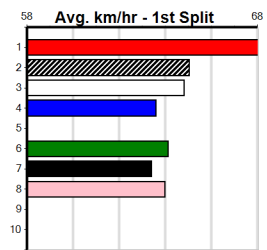

BALLARAT RACE 14

Distance: 390m, Race Type: Grade 6, Total Prizemoney: $2,925
1st: $1,950, 2nd: $600, 3rd: $300, 4th: $75

Watchdog Tips: ☐ ☐ ☐ ☐ ☐ **Bet:**

Box History

Form	Box	Wgt	Dist	Track	Date	Time	BON	Margin	1st/2nd (Time)	PIR	Checked	Comment	WR	Split 1	S/P	Grade
PYRENEES ACE [6]																
BK Dog Jul-23 Sire: TOMMY SHELBY Dam: COCO NOVA Trainer: Hazellie Robinson (Avoca)																
Owner(s): H Robinson																
Winning Distances: < 300m (0) 300 - 399m (0) 400 - 499m (2) 500 - 599m (0) 600 - 699m (0) > 700m (0)																
Winning Weights: 28.6(1) 28.7(1)																
1st	(4)	28.6	410	HOR	R1	07-Feb-25	23.62	23.09	0.50L PUMPING MAGIC (23.64)	M/11	.	SW	.	10.28	$1.90	M
1st	(8)	28.7	410	HOR	R9	14-Feb-25	23.41	23.08	4.50L PAW UCARTY (23.72)	Q/11	.	.	.	10.21	$7.90	X67
4th	(5)	28.6	410	HOR	R9	25-Feb-25	23.61	22.99	3.5L CANYA JUMP (23.38)	M/23	.	.	.	10.63	$6.60	X67
Last 3 wins NOT included above																
<table border="1"> <caption>Box History</caption> <thead> <tr> <th>Bx</th> <th>1st</th> <th>2nd</th> <th>3rd</th> <th>4th</th> <th>5th</th> <th>6th</th> <th>7th</th> <th>8th</th> </tr> </thead> <tbody> <tr><td>1</td><td></td><td></td><td></td><td></td><td></td><td></td><td></td><td></td></tr> <tr><td>2</td><td></td><td></td><td></td><td></td><td></td><td></td><td></td><td></td></tr> <tr><td>3</td><td></td><td></td><td></td><td></td><td></td><td></td><td></td><td></td></tr> <tr><td>4</td><td>1</td><td></td><td></td><td></td><td></td><td></td><td></td><td></td></tr> <tr><td>5</td><td></td><td></td><td></td><td>1</td><td></td><td></td><td></td><td></td></tr> <tr><td>6</td><td></td><td></td><td></td><td></td><td></td><td></td><td></td><td></td></tr> <tr><td>7</td><td></td><td></td><td></td><td></td><td></td><td></td><td></td><td></td></tr> <tr><td>8</td><td>1</td><td></td><td></td><td></td><td></td><td></td><td></td><td></td></tr> <tr><td>Prize</td><td colspan="8"></td></tr> <tr><td>Best</td><td colspan="8"></td></tr> <tr><td>Starts</td><td colspan="8"></td></tr> <tr><td>Trk/Dts</td><td colspan="8"></td></tr> <tr><td>APM</td><td colspan="8"></td></tr> </tbody> </table>																

Box History

Form	Box	Wgt	Dist	Track	Date	Time	BON	Margin	1st/2nd (Time)	PIR	Checked	Comment	WR	Split 1	S/P	Grade
JUMBOK GERHARD [6]																
F Dog Mar-23 Sire: BERNARDO Dam: CRIMSON VIXEN Trainer: Ben Joske (Yinnar South)																
Owner(s): B Joske																
Winning Distances: < 300m (0) 300 - 399m (0) 400 - 499m (2) 500 - 599m (0) 600 - 699m (0) > 700m (0)																
Winning Weights: 33.6(1) 33.9(1)																
1st	(6)	33.6	410	HOR	R3	21-Jan-25	23.51	22.87	1.25L GRAVY GIRL (23.59)	M/11	.	SW	.	10.39	$3.40	X67
4th	(4)	33.5	435	SLE	R3	26-Jan-25	25.18	24.31	2.75L WITCH OF NOVA (24.99)	M/666	.	.	.	5.50	$2.30	X67
2nd	(2)	33.6	400	WGL	R10	31-Jan-25	22.93	22.29	5.50L ARKA NOBLE (22.57)	S/22	.	.	.	8.54	$2.90	6G
3rd	(1)	33.6	400	WGL	R5	04-Feb-25	22.97	22.36	9.00L ASTON RAYNER (22.36)	M/33	.	.	.	8.45	$12.20	X67
4th	(8)	33.7	400	WGL	R4	11-Feb-25	22.93	22.40	8.00L BULL DURHAM (22.40)	S/35	.	.	.	8.58	$7.20	X67H
5th	(4)	33.7	400	WGL	R9	18-Feb-25	23.32	22.29	11.00 BULL DURHAM (22.55)	M/35	.	.	.	8.48	$24.90	X67F
5th	(1)	33.7	400	WGL	R10	21-Feb-25	23.01	22.66	1.75L ANGRY ELLIE (22.89)	M/22	.	.	.	8.44	$8.80	X67
2nd	(5)	33.2	300	HVL	R11	25-Feb-25	17.03	16.76	1.75L JAICOS (16.91)	S/5	.	.	.	4.07	$5.60	6G
Last 3 wins NOT included above																
1st	(2)	33.9	400	WGL	R1	07-Jan-25	22.80	22.55	5.50L HOOKED ON JING (23.17)	M/11	.	SW	.	8.52	$1.80	M
<table border="1"> <caption>Box History</caption> <thead> <tr> <th>Bx</th> <th>1st</th> <th>2nd</th> <th>3rd</th> <th>4th</th> <th>5th</th> <th>6th</th> <th>7th</th> <th>8th</th> </tr> </thead> <tbody> <tr><td>1</td><td></td><td>1</td><td>2</td><td></td><td>2</td><td></td><td>1</td><td></td></tr> <tr><td>2</td><td>1</td><td>1</td><td></td><td></td><td>2</td><td></td><td></td><td></td></tr> <tr><td>3</td><td></td><td>1</td><td></td><td></td><td></td><td></td><td></td><td></td></tr> <tr><td>4</td><td></td><td></td><td></td><td></td><td>1</td><td>1</td><td></td><td></td></tr> <tr><td>5</td><td></td><td>1</td><td></td><td></td><td></td><td></td><td></td><td></td></tr> <tr><td>6</td><td>1</td><td></td><td>1</td><td></td><td></td><td></td><td></td><td></td></tr> <tr><td>7</td><td></td><td></td><td></td><td></td><td></td><td></td><td></td><td></td></tr> <tr><td>8</td><td></td><td>1</td><td>1</td><td>1</td><td></td><td></td><td></td><td></td></tr> <tr><td>Prize</td><td colspan="8"></td></tr> <tr><td>Best</td><td colspan="8"></td></tr> <tr><td>Starts</td><td colspan="8"></td></tr> <tr><td>Trk/Dts</td><td colspan="8"></td></tr> <tr><td>APM</td><td colspan="8"></td></tr> </tbody> </table>