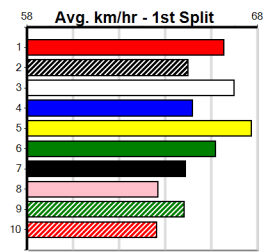

EUREKA CONCRETE

Distance: 450m, Race Type: Mixed 4/5, Total Prizemoney: $3,360
1st: $2,250, 2nd: $690, 3rd: $345, 4th: $75

Watchdog Tips:

Bet:

Form	Box	Wgt	Dist	Track	Date	Time	BON	Margin	1st/2nd (Time)	PIR	Checked	Comment	WR	Split 1	S/P	Grade

NOCTILUCENT [4]

BE Bitch Dec-21 Sire: **BARCIA BALE** Dam: **PYROCUMULUS**
Owner(s): **Fluffy Side Up (SYN), A Onley, P Onley** Trainer: **Correy Grenfell (Anakie)**
Winning Distances: **< 300m (0) 300 - 399m (2) 400 - 499m (8) 500 - 599m (0) 600 - 699m (0) > 700m (0)**
Winning Weights: **24.9(1) 26.2(1) 27.0(1) 27.2(1) 27.5(3) 27.6(1) 28.0(1) 28.2(1)**
Last 3 wins NOT included above

4th (7)	28.2	390	BAL	R13	06-Nov-24	22.39	21.76	3.25L	CAPTAIN STEVIE (22.17)	M/24	.	.	W	8.34	$2.20	5
8th (5)	27.6	400	GEL	R7	10-Jan-25	23.77	22.42	18.00	BORACAY STORM (22.51)	M/88	.	.	.	8.73	$7.90	FFA
8th (4)	27.0	390	WBL	R11	16-Jan-25	22.94	21.83	15.00	SOLAR SPECTRUM (21.94)	M/68	.	.	.	8.81	$17.90	5
4th (6)	26.7	400	GEL	R6	24-Jan-25	23.00	22.24	11.00	TALCOTT BALE (22.24)	M/24	.	.	.	8.44	$51.90	X45
5th (8)	26.5	390	BAL	R11	29-Jan-25	22.67	22.05	8.00L	DAWNY BY NAME (22.14)	S/65	.	.	.	8.66	$7.30	X45
1st (2)	26.2	400	GEL	R12	07-Feb-25	22.84	22.49	0.75L	MAC AND CHEESE (22.89)	M/21	.	.	SW	8.44	$4.60	5
7th (7)	26.3	400	GEL	R10	14-Feb-25	23.31	22.21	16.00	SERIAL STICKER (22.21)	M/67	.	.	.	8.67	$21.00	X34
3rd (6)	26.0	500	BEN	R6	19-Feb-25	28.54	28.07	7.00L	SUNNYSIDE JO (28.07)	Q/333	.	.	.	6.55	$11.20	5H

Bx	1st	2nd	3rd	4th	5th	6th	7th	8th
1	2	2	2					
2	3	2						1
3	1		1					
4	2							2
5	1	2						1
6		1	2	2				
7		2	2	1				1
8	1			2	1			1

Prize Best Starts	$34675.00
Trk/Dts	25.50(1)-17/7/24
APM	38-10-9-7
	3-1-1-0
	13318

CANYA JIVE (NSW)[5]

BK Dog Oct-22 Sire: **ASTON RUPEE** Dam: **BALI SUNSET**
Owner(s): **E Burrett** Trainer: **Dylan Sharp (Lara)**
Winning Distances: **< 300m (0) 300 - 399m (0) 400 - 499m (3) 500 - 599m (3) 600 - 699m (0) > 700m (0)**
Winning Weights: **31.4(1) 31.5(1) 32.4(1) 32.7(1) 33.2(1) 33.6(1)**
Last 3 wins NOT included above

6th (2)	33.2	525	MEP	R10	18-Dec-24	30.82	29.94	9.50L	OUR REGARDS (30.19)	M/4556	.	.	.	5.21	$4.00	5H
1st (6)	33.6	485	HOR	R8	27-Dec-24	27.22	27.22	5.50L	BUN UNDERCURRENT	Q/111	.	.	SW	6.45	$3.60	5
3rd (6)	33.2	460	GEL	R8	03-Jan-25	25.94	25.54	1.75L	PAW ROXY (25.83)	M/553	.	.	.	6.79	$4.90	X45
6th (6)	33.4	515	SAN	R5	16-Jan-25	30.33	29.00	7.50L	VIDEO REFEREE (29.82)	S/7876	.	.	.	5.23	$5.90	5
4th (4)	34.1	515	SAN	R11	23-Jan-25	30.29	28.84	13.00	PAW OLLIE (29.41)	M/5544	.	.	.	5.27	$5.10	5
6th (3)	34.1	515	SAN	R12	30-Jan-25	30.44	29.11	12.00	DEWANA SCOTCH (29.65)	M/5556	.	.	.	5.20	$5.10	5
5th (6)	33.9	515	SAN	R12	06-Feb-25	30.06	29.33	8.00L	BAKIS BALE (29.52)	M/5764	.	.	.	5.20	$10.80	5
4th (7)	33.9	485	HOR	R8	14-Feb-25	27.77	27.24	8.00L	PRETTY CAPRI (27.24)	M/666	.	.	.	6.81	$4.10	X45

Bx	1st	2nd	3rd	4th	5th	6th	7th	8th
1		1						
2	1		1	1	1			
3	1					2		
4		1		1	1			
5	1				1	1		1
6	2	1	1		1	2		2
7			1	2	1			
8	1	1						1

Prize Best Starts	$25730.00
Trk/Dts	25.81(7)-25/9/24
APM	32-6-4-3
	1-0-0-1
	9135