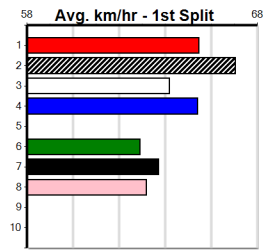

A1 SIGNAGE

Distance: 450m, Race Type: Mixed 6/7, Total Prizemoney: $2,925
1st: $1,950, 2nd: $600, 3rd: $300, 4th: $75

Watchdog Tips: ☐ ☐ ☐ ☐ ☐ **Bet:** ☐

Form Box	Wgt	Dist	Track	Date	Time	BON	Margin	1st/2nd (Time)	PIR	Checked	Comment	WR	Split 1	S/P	Grade

1

PAW LONDON (NSW)[7]
RBD Bitch Jan-23 Sire: FERAL FRANKY Dam: WENDALIN BALE
Owner(s): B Wheeler
Winning Distances: < 300m (0) 300 - 399m (0) 400 - 499m (0) 500 - 599m (1) 600 - 699m (0) > 700m (0)
Winning Weights: 25.0(1)

Bx	1st	2nd	3rd	4th	5th	6th	7th	8th
1		1	1					
2	1		2	1				
3								
4		1	1					
5					1			
6			1					
7		1			1			
8		2						

Prize Best Starts Trk/Dts APM: $6405.00 FSH 14-1-5-5 0-0-0-0 4719

Last 3 wins NOT included above

2

RAM RAID [7]
BK Dog Jan-23 Sire: BEAST UNLEASHED Dam: AEROPLANE JET
Owner(s): C Mackie
Winning Distances: < 300m (0) 300 - 399m (0) 400 - 499m (1) 500 - 599m (0) 600 - 699m (0) > 700m (0)
Winning Weights: 37.1(1)

Bx	1st	2nd	3rd	4th	5th	6th	7th	8th
1								
2								
3								
4	1							
5								
6								
7								
8								

Prize Best Starts Trk/Dts APM: $1680.00 FSH 1-1-0-0 0-0-0-0 1680

Last 3 wins NOT included above

3

VIVA LA VIDA [6]
BE Bitch Feb-22 Sire: BERNARDO Dam: JUNIPER PEARL
Owner(s): A Lie
Winning Distances: < 300m (0) 300 - 399m (0) 400 - 499m (2) 500 - 599m (0) 600 - 699m (0) > 700m (0)
Winning Weights: 28.8(1) 28.9(1)

Bx	1st	2nd	3rd	4th	5th	6th	7th	8th
1	1	1						
2				1				
3	1	1		1	1			
4						1		
5		1		1				
6								
7								1
8						1		

Prize Best Starts Trk/Dts APM: $5940.63 FSH 13-2-3-0 0-0-0-0 1323

Last 3 wins NOT included above

4

DOONGALLA ROCKET [7]
BK Dog Jun-23 Sire: HOOKED ON SCOTCH Dam: JOE'S DOLLY
Owner(s): P Onley
Winning Distances: < 300m (0) 300 - 399m (0) 400 - 499m (0) 500 - 599m (1) 600 - 699m (0) > 700m (0)
Winning Weights: 31.7(1)

Bx	1st	2nd	3rd	4th	5th	6th	7th	8th
1								
2					1			
3								
4								
5				1				
6	1	1						
7								
8								

Prize Best Starts Trk/Dts APM: $3870.00 FSH 4-1-1-0 0-0-0-0 3870

Last 3 wins NOT included above

5

*** VACANT BOX ***
Sire: Dam:
Owner(s):
Winning Distances: < 300m (0) 300 - 399m (0) 400 - 499m (0) 500 - 599m (0) 600 - 699m (0) > 700m (0)
Winning Weights:

Trainer:
Box History