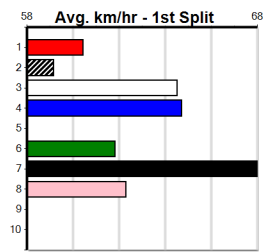

BALLARAT RACE 13

Distance: 390m, Race Type: Mixed 6/7, Total Prizemoney: $2,925
1st: $1,950, 2nd: $600, 3rd: $300, 4th: $75

Watchdog Tips: ☐ ☐ ☐ ☐ ☐

Bet: ☐

Form Box	Wgt	Dist	Track	Date	Time	BON	Margin	1st/2nd (Time)	PIR	Checked	Comment	WR	Split 1	S/P	Grade			
1	ZERO PREDATOR [6]																	
	RBD Bitch		Oct-22		Sire: FERNANDO BALE				Dam: FABRIOLA ZERO				Trainer: Donna Knight (Talbot)					
	Owner(s): D Knight																	
	Winning Distances: < 300m (0) 300 - 399m (0) 400 - 499m (2) 500 - 599m (0) 600 - 699m (0) > 700m (0)																	
	Winning Weights: 24.6(1) 26.1(1)																	
	7th (7)	26.2	390	BAL	R9	18-Jan-25	23.11	22.22	11.00 MY OPIE (22.35)	M/67	.	.	W	8.80	$8.80	T3-7		
	5th (8)	26.3	425	BEN	R3	25-Jan-25	24.90	23.86	9.50L HARD COMPASS (24.24)	M/565	.	.	.	6.80	$24.70	X67		
	3= (6)	26.5	300	HVL	R11	29-Jan-25	17.39	17.09	1.5L ONE KNEE NONI (17.30)	M/4	.	.	.	4.07	$18.00	6G		
	4th (5)	26.4	390	BAL	R11	03-Feb-25	22.89	22.23	7.50L SHE'S ON BOOST (22.40)	M/23	.	.	.	8.76	$6.40	T3-6		
	6th (5)	26.3	300	HVL	R3	09-Feb-25	17.39	16.42	6.50L CAPED CRUSADER (16.95)	M/4	.	.	.	4.04	$55.00	X67		
7th (2)	26.5	300	HVL	R10	14-Feb-25	17.41	16.83	6.50L MT. VIEW AMOUR (16.97)	M/77	.	.	.	4.11	$12.50	T3-RW			
2nd (6)	26.3	300	HVL	R10	18-Feb-25	17.22	16.83	1.75L RAPHAEL ZEAL (17.10)	M/2	.	.	.	4.06	$8.40	6G			
5th (4)	26.2	425	BEN	R4	26-Feb-25	24.91	23.99	13.00L ASTON CAPER (24.05)	M/455	.	.	.	6.86	$50.50	6G			
Last 3 wins NOT included above																		
1st (8)	24.6	450	BAL	R2	25-Sep-24	26.37	25.40	5.50L PAW IGNITE (26.72)	M/311	.	.	W	6.87	$2.80	MH			
1st (6)	26.1	425	BEN	R3	16-Jan-25	24.84	24.16	0.75L JOHN BOY (24.88)	M/111	.	.	.	6.76	$3.10	T3-7			

Box History								
Bx	1st	2nd	3rd	4th	5th	6th	7th	8th
1								
2				1				
3							1	
4						1		
5					1			
6	1	1	1	2				1
7								2
8	1			1	1			1
Prize Best Starts								$3860.00
Trk/Dts								22.89(5)-3/2/25
APM								24-2-2-2 6-0-0-0 2412

Form Box	Wgt	Dist	Track	Date	Time	BON	Margin	1st/2nd (Time)	PIR	Checked	Comment	WR	Split 1	S/P	Grade			
2	TONKA BALE (NSW)[6]																	
	BK Dog		Jul-22		Sire: ALLEN DEED				Dam: QUIP ALLEN				Trainer: Donna Pace (Scarsdale)					
	Owner(s): D Pace																	
	Winning Distances: < 300m (0) 300 - 399m (2) 400 - 499m (0) 500 - 599m (0) 600 - 699m (0) > 700m (0)																	
	Winning Weights: 31.8(2)																	
	5th (7)	31.9	390	WBL	R10	13-Jan-25	23.17	22.26	13.00L BIG BOSS GIBLET (22.30)	M/87	.	.	.	9.28	$17.00	6G		
	3rd (2)	31.6	390	BAL	R11	18-Jan-25	22.71	22.22	7.00L MORE BOOST RICO (22.22)	M/74	.	.	.	8.94	$22.60	T3-RW		
	6th (3)	31.6	500	BEN	R7	22-Jan-25	29.46	28.41	13.00L RIPPING IT UP (28.60)	M/666	.	.	.	7.18	$28.40	RW		
	7th (3)	31.6	500	BEN	R8	29-Jan-25	29.12	28.46	6.50L AMRON BUSTER (28.68)	M/777	.	.	.	6.90	$96.90	T3-RW		
	6th (4)	31.7	390	BAL	R11	03-Feb-25	23.19	22.23	12.00L SHE'S ON BOOST (22.40)	M/88	.	.	.	9.07	$12.70	T3-6		
4th (4)	31.7	390	BAL	R10	10-Feb-25	22.59	22.09	3.25L ZIPPING TAMIKA (22.37)	M/75	.	.	.	8.84	$39.60	T3-RW			
5th (7)	32.0	390	BAL	R11	17-Feb-25	22.71	22.25	6.50L TWO BAYS (22.27)	M/67	.	.	.	8.84	$24.10	T3-RW			
6th (5)	31.9	390	BAL	R5	27-Feb-25	22.86	22.09	6.50L REDEEMER BELLE (22.44)	S/66	.	.	SW	8.91	$21.70	T3-6			
Last 3 wins NOT included above																		
1st (1)	31.8	390	BAL	R2	14-Oct-24	22.63	22.18	2.00L ALWAYS LOYAL (22.77)	M/41	.	.	W	8.85	$7.60	T3-M			
1st (3)	31.8	390	BAL	R11	07-Nov-24	22.70	22.07	1.25L MENTION (22.79)	M/55	.	.	.	8.90	$3.60	X67