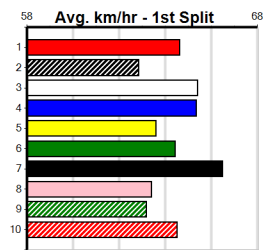

SOUTHERN SHEETMETAL

Distance: 450m, Race Type: Grade 5, Total Prizemoney: $2,925
1st: $1,950, 2nd: $600, 3rd: $300, 4th: $75

Watchdog Tips:

Bet:

Table with columns: Form Box, Wgt, Dist, Track, Date, Time, BON, Margin, 1st/2nd (Time), PIR, Checked, Comment, WR, Split 1, S/P, Grade

SICILY [5]
WBK Dog May-22 Sire: FERNANDO BALE Dam: MA'S PLUM JAM
Owner(s): D Burnett
Trainer: Keith Lloyd (Balliang)
Winning Distances: < 300m (0) 300 - 399m (3) 400 - 499m (1) 500 - 599m (0) 600 - 699m (0) > 700m (0)
Winning Weights: 28.1(1) 28.4(1) 28.6(1) 29.5(1)
Box History table and Prize Best Starts table included.

FOLLOW THE SUN [5]
BK Dog Feb-22 Sire: BERNARDO Dam: JUNIPER PEARL
Owner(s): B Mackie
Trainer: Brett Mackie (Tooradin)
Winning Distances: < 300m (0) 300 - 399m (0) 400 - 499m (3) 500 - 599m (0) 600 - 699m (0) > 700m (0)
Winning Weights: 35.0(2) 35.5(1)
Box History table and Prize Best Starts table included.

SILVER MACHINE [5]
BE Dog Oct-21 Sire: TOMMY SHELBY Dam: SNOOKY
Owner(s): J Holt
Trainer: Jimmy Holt (Kyneton)
Winning Distances: < 300m (0) 300 - 399m (1) 400 - 499m (3) 500 - 599m (2) 600 - 699m (0) > 700m (0)
Winning Weights: 32.9(2) 33.0(1) 33.3(1) 33.8(1) 33.9(1)
Box History table and Prize Best Starts table included.

TINKER CONALL [5]
WBD Dog Oct-21 Sire: FERNANDO BALE Dam: GAWKER BALE
Owner(s): C Burns
Trainer: Jennifer Burns (Balliang)
Winning Distances: < 300m (0) 300 - 399m (4) 400 - 499m (7) 500 - 599m (1) 600 - 699m (0) > 700m (0)
Winning Weights: 33.2(1) 33.4(1) 33.8(1) 34.0(1) 34.2(3) 34.3(1) 34.4(1) 35.0(1) 35.2(1) 35.5(1)
Box History table and Prize Best Starts table included.

BOROUGH BANKER (NSW)[5]
BK Dog May-22 Sire: BARCIA BALE Dam: MRS. MOUSE
Owner(s): Adsa's helpers (SYN), B Blood, C Mcinerney
Trainer: Mark Johnson (Ross Creek)
Winning Distances: < 300m (0) 300 - 399m (1) 400 - 499m (8) 500 - 599m (1) 600 - 699m (0) > 700m (0)
Winning Weights: 34.3(2) 34.4(2) 34.5(2) 35.3(1) 35.6(1) 36.0(2)
Box History table and Prize Best Starts table included.

1

2

3

4

5