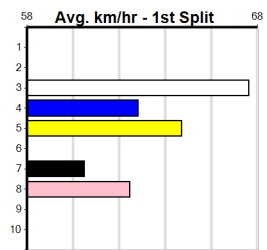

BALLARAT GREYS BINGO EVERY SUNDAY

Distance: 390m, Race Type: Maiden, Total Prizemoney: $2,535
1st: $1,680, 2nd: $520, 3rd: $260, 4th: $75

Watchdog Tips: ☐ ☐ ☐ ☐ ☐ Bet:

Form Box	Wgt	Dist	Track	Date	Time	BON	Margin	1st/2nd (Time)	PIR	Checked	Comment	W/R	Split 1	S/P	Grade

1

MISS JO [M]
BK Bitch Apr-23 Sire: MY BRO FABIO Dam: FAIR OF FACE
Owner(s): M Psaltis
Winning Distances: < 300m (0) 300 - 399m (0) 400 - 499m (0) 500 - 599m (0) 600 - 699m (0) > 700m (0)
Winning Weights:

Bx	1st	2nd	3rd	4th	5th	6th	7th	8th
1								
2								
3								
4								
5								
6								
7								
8								

Last 3 wins NOT included above

Prize Best								$0
Starts								FSH
Trk/Dts								0-0-0-0
APM								0-0-0-0
								0

Trainer: Jason Wickham (Lara)

2

UNCLE ARTHUR [M]
BE Dog May-23 Sire: HOSTILE Dam: DANCE DIVA DANCE
Owner(s): M Meyer
Winning Distances: < 300m (0) 300 - 399m (0) 400 - 499m (0) 500 - 599m (0) 600 - 699m (0) > 700m (0)
Winning Weights:

Bx	1st	2nd	3rd	4th	5th	6th	7th	8th
1								
2								
3								
4								
5								
6								
7								
8								

Last 3 wins NOT included above

Prize Best								$0
Starts								FSH
Trk/Dts								0-0-0-0
APM								0-0-0-0
								0

Trainer: John Barbara (Exford)

3

PATRIOT COUGAR [M]
BD Bitch Feb-23 Sire: FERNANDO BALE Dam: PATRIOT EARHART
Owner(s): B Keel
Winning Distances: < 300m (0) 300 - 399m (0) 400 - 499m (0) 500 - 599m (0) 600 - 699m (0) > 700m (0)
Winning Weights:

Bx	1st	2nd	3rd	4th	5th	6th	7th	8th
1								
2								
3								
4								
5								
6								
7								
8								

Last 3 wins NOT included above

Prize Best								$75.00
Starts								FSH
Trk/Dts								1-0-0-0
APM								0-0-0-0
								75

Trainer: Daryl Brennan (Napoleons)

4

GOOD NEIGHBOUR [M]
WBK Bitch Feb-23 Sire: KOBLENZ Dam: MEPUNGA GEM
Owner(s): C Haberfield
Winning Distances: < 300m (0) 300 - 399m (0) 400 - 499m (0) 500 - 599m (0) 600 - 699m (0) > 700m (0)
Winning Weights:

Bx	1st	2nd	3rd	4th	5th	6th	7th	8th
1								
2								
3								
4								
5								
6								
7								
8								

Last 3 wins NOT included above

Prize Best								$320.00
Starts								22.37(8)-24/2/25
Trk/Dts								3-0-1-0
APM								1-0-1-0
								320

Trainer: Briana Robertson-leech (Smeaton)

5

GRUMPY GERRIE [M]
BKW Dog Dec-22 Sire: AUSSIE INFRARED Dam: MORTICIA
Owner(s): CASHINO (SYN), A Campbell, A Campbell
Winning Distances: < 300m (0) 300 - 399m (0) 400 - 499m (0) 500 - 599m (0) 600 - 699m (0) > 700m (0)
Winning Weights:

Bx	1st	2nd	3rd	4th	5th	6th	7th	8th
1								
2								
3								
4								
5								
6								
7								
8								

Last 3 wins NOT included above

Prize Best								$670.00
Starts								FSH
Trk/Dts								3-0-1-0
APM								0-0-0-0
								670

Trainer: Aaron Campbell (Drouin)