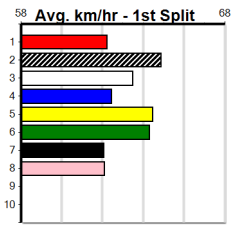

BARN BAR FUNCTION ROOM

Distance: 460m, Race Type: Mixed 6/7, Total Prizemoney: $2,925
1st: $1,950, 2nd: $600, 3rd: $300, 4th: $75

7

3:57PM
(VIC time)

Watchdog Tips: **0 0 0 0** Bet: **.**