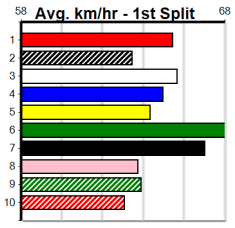

G'DAY CHEF CATERERS

Distance: 400m, Race Type: Grade 5, Total Prizemoney: $2,925
1st: $1,950, 2nd: $600, 3rd: $300, 4th: $75

5

3:09PM
(VIC time)

Watchdog Tips: **0 0 0 0** Bet: **0**