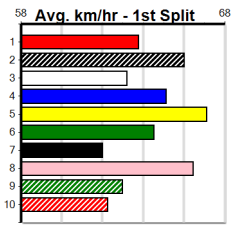

SENNACHIE AT STUD

Distance: 460m, Race Type: Mixed 4/5, Total Prizemoney: \$3,360
1st: \$2,250, 2nd: \$690, 3rd: \$345, 4th: \$75

8

4:17PM

(VIC time)

Watchdog Tips:

0 0 0 0

Bet: