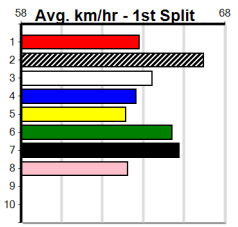

Warragul

SHIMA SHINE AT STUD

Distance: 400m, Race Type: Mixed 6/7, Total Prizemoney: $2,925
1st: $1,950, 2nd: $600, 3rd: $300, 4th: $75

9

4:37PM
(VIC time)

Watchdog Tips: **0 0 0 0** Bet: **0**