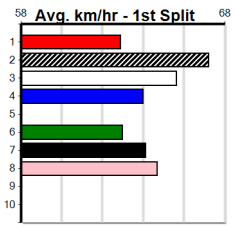

Warragul

SPORTSBET (1-4 WINS) HT1

Distance: 400m, Race Type: Restricted Win Heat, Total Prizemoney: $2,925
1st: $1,950, 2nd: $600, 3rd: $300, 4th: $75

2

2:07PM
(VIC time)

Watchdog Tips: 0 0 0 0 **Bet:** .