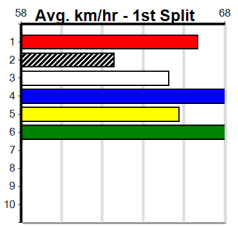

1
1:47PM
(VIC time)

Watchdog Tips: 0 0 0 0 **Bet:** .

Form Box Weight Dist Track Date Time BON Margin 1st/2nd (Time) PIR Checked Comment W/R Split 1 S/P Grade

1 SKEETER MIKADO (SA)[M]
BK B Apr-23 AUSSIE INFRARED LUCKY JAY
Trainer: Paul Jones (Hoddles Creek)
8th (1) 24.9 300 HVL R1 25-Feb-25 18.07 16.76 13.00LJUMBUP PUNKY (17.22) M/5 . . . . 4.09 $12.40 M
6th (2) 25.3 350 HVL R3 09-Mar-25 20.16 18.97 9.00LBARKING BLUE (19.54) M/6 . . . . 6.80 $28.40 MH
Owner(s): Grandkids (SYN), M Barber, P Jones

Winning Boxes

1	2	3	4	5	6	7	8
Prize							
Best							
Starts							
Trk/Dst							
APM							

2 BELFAST GREEN [M]
BK D Jul-22 FLYING RICCIARDO VALHALLA GIRL
Trainer: Steven Van oirschot (Moe South)
7th (6) 29.2 400 WGL R3 18-Feb-25 24.17 22.29 19.00LSARILDA (22.85) M/77 . . . . 8.73 $41.50 M
Owner(s): S Van oirschot

Winning Boxes

1	2	3	4	5	6	7	8
Prize							
Best							
Starts							
Trk/Dst							
APM							

3 MARYVALE GIRL [M]
BK B Mar-23 ASTON RUPEE BRUEGHELINO
Trainer: Des Douch (Maffra)
4th (1) 28.7 400 WGL R1 17-Jan-25 23.15 22.40 3.25LPRINCESS PANDA (22.92) Q/35 . . . . 8.53 $2.30 M
Owner(s): T Spector

Winning Boxes

1	2	3	4	5	6	7	8
Prize							
Best							
Starts							
Trk/Dst							
APM							

4 WHIZBANG ARCHER [M]
BE D Jul-22 FERAL FRANKY CELEBRITY
Trainer: Steven Van oirschot (Moe South)
7th (8) 32.2 431 GUN R1 20-Jun-24 26.52 24.46 13.00LRORY ROGUE (25.61) 687 687 12.30 $71.00 M
6th (2) 31.9 431 GUN R1 27-Jun-24 26.52 24.96 15.00LSAN FRAN (25.46) 336 336 12.05 $51.00 M
7th (5) 32.9 400 DUB R3 20-Jul-24 25.81 22.89 30.00LSURFER BOY (23.77) 777 777 9.96 $71.00 M
ST (-) 33.4 390 WBL 03-Mar-25 23.15 0.01LTrial Cleared M . . 1of1 . $ ST
Owner(s): BettyMay (SYN), D Howard, K Gunn

Winning Boxes

1	2	3	4	5	6	7	8
Prize							
Best							
Starts							
Trk/Dst							
APM							

5 SON OF SYBIL [M]
BK D Dec-22 BEAST UNLEASHED INVICTUS SYBIL
Trainer: Kelvin Browney (Tynong North)
5th (6) 31.0 400 WGL R1 17-Jan-25 23.15 22.40 3.5LPRINCESS PANDA (22.92) M/23 . . . . 8.41 $13.20 M
2nd (3) 30.8 400 WGL R2 31-Jan-25 22.95 22.29 1.25LCOLLINDA BLINDER (22.87) Q/11 . . . . 8.26 $4.60 M
3rd (6) 30.7 400 WGL R2 14-Feb-25 23.43 22.65 2.50LDOONGALLA AL (23.26) M/21 . . . . 8.43 $3.40 M
4th (1) 30.5 400 WGL R3 21-Feb-25 23.38 22.66 11.00LRAM RAID (22.66) M/44 . . . . 8.93 $29.60 M
Owner(s): LUCKY EIGHTS (SYN), N Dean, K Browney, G Browney

Winning Boxes

1	2	3	4	5	6	7	8
Prize							
Best							
Starts							
Trk/Dst							
APM							

6 WHIZBANG HUDSON [M]
BK D Jul-22 FERAL FRANKY CELEBRITY
Trainer: Steven Van oirschot (Moe South)
4th (5) 31.6 431 GUN R1 27-Jun-24 26.12 24.96 9.50LSAN FRAN (25.46) 554 554 12.11 $4.80 M
6th (4) 32.4 400 DUB R3 06-Jul-24 24.03 23.08 11.00LBE LIKE BETH (23.31) 456 456 9.39 $7.50 M
8th (2) 32.6 516 DUB R2 13-Jul-24 31.20 29.92 18.00LJUNGLE ACE (30.00) 7888 7888 4.71 $101.00 XM5
ST (-) 32.6 390 WBL 03-Mar-25 22.86 0.01LTrial Cleared M . . 1of1 . $ ST
Owner(s): BettyMay (SYN), D Howard, K Gunn

Winning Boxes

1	2	3	4	5	6	7	8
Prize							
Best							
Starts							
Trk/Dst							
APM							

7 PRINCESS LASS [M]
BD B Mar-23 NITRO BURST PRINCESS AMERICA
Trainer: Anne Carr (Devon Meadows)
Owner(s): A Carr

Winning Boxes

1	2	3	4	5	6	7	8
Prize							
Best							
Starts							
Trk/Dst							
APM