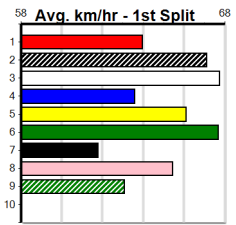

Warragul

PAUA OF BUDDY AT STUD

Distance: 400m, Race Type: Mixed 4/5, Total Prizemoney: $3,360
1st: $2,250, 2nd: $690, 3rd: $345, 4th: $75

10

4:57PM

(VIC time)

Watchdog Tips: **0 0 0 0** **Bet:** .