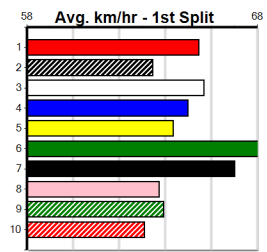

G'DAY CHEF CATERERS

Distance: 400m, Race Type: Grade 5, Total Prizemoney: $2,925
1st: $1,950, 2nd: $600, 3rd: $300, 4th: $75

Watchdog Tips:

Bet:

Form Box Wgt Dist Track Date Time BON Margin 1st/2nd (Time) PIR Checked Comment WR Split 1 S/P Grade

DUNSMORE FLYER [5]
BK Bitch Nov-21 Sire: FERAL FRANKY Dam: LITTLE TUBBSY
Owner(s): G Marshall
Trainer: Pasquale Derubeis (Cape Woola)
Winning Distances: < 300m (0) 300 - 399m (3) 400 - 499m (2) 500 - 599m (0) 600 - 699m (0) > 700m (0)
Winning Weights: 28.0(1) 28.6(2) 29.0(1) 30.2(1)
Box History table and Prize Best Starts table included.

GEORGIE BALE (NSW)[5]
WF Bitch Jan-21 Sire: ORSON ALLEN Dam: QUIP ALLEN
Owner(s): L Harris
Trainer: Tammy Kennedy-harris (Devon M)
Winning Distances: < 300m (0) 300 - 399m (5) 400 - 499m (11) 500 - 599m (0) 600 - 699m (0) > 700m (0)
Winning Weights: 26.1(1) 26.2(2) 26.3(3) 26.5(1) 26.6(2) 26.7(2) 26.8(1) 27.1(2) 27.2(1) 27.3(1)
Box History table and Prize Best Starts table included.

JUNIOR PISTOL [5]
BK Dog Apr-21 Sire: BANJO BOY Dam: PISTOL
Owner(s): A Carr
Trainer: John Carr (Devon Meadows)
Winning Distances: < 300m (0) 300 - 399m (8) 400 - 499m (3) 500 - 599m (0) 600 - 699m (0) > 700m (0)
Winning Weights: 27.3(1) 27.4(1) 27.6(1) 27.9(1) 28.1(1) 28.4(2) 28.7(1) 29.0(1) 29.2(1) 29.4(1)
Box History table and Prize Best Starts table included.

RYDER'S MAGIC [5]
RF Dog Jun-22 Sire: ASTON DEE BEE Dam: SHARNI'S MY GIRL
Owner(s): C Langley
Trainer: Dennis Langley (Pakenham)
ENG WGL 2025-03-11
Winning Distances: < 300m (0) 300 - 399m (0) 400 - 499m (6) 500 - 599m (0) 600 - 699m (0) > 700m (0)
Winning Weights: 36.4(1) 36.6(1) 36.7(2) 37.1(1) 37.4(1)
Box History table and Prize Best Starts table included.

SUMO SMASH [5]
BK Dog Mar-23 Sire: HOOKED ON SCOTCH Dam: CHUN LI
Owner(s): Vi Aiskar Hundar (SYN), A Lie, J Sharp
Trainer: Jason Sharp (Lara)
Winning Distances: < 300m (0) 300 - 399m (1) 400 - 499m (4) 500 - 599m (0) 600 - 699m (0) > 700m (0)
Winning Weights: 30.8(1) 31.1(1) 31.2(1) 31.3(1) 31.4(1)
Box History table and Prize Best Starts table included.

1

2

3

4

5