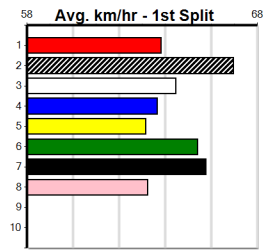

SHIMA SHINE AT STUD

Distance: 400m, Race Type: Mixed 6/7, Total Prizemoney: $2,925
1st: $1,950, 2nd: $600, 3rd: $300, 4th: $75

Watchdog Tips:

Bet:

Form	Box	Wgt	Dist	Track	Date	Time	BON	Margin	1st/2nd (Time)	PIR	Checked	Comment	WR	Split 1	S/P	Grade

GRUMPY GERRIE [7]

BKW Dog Dec-22 Sire: AUSSIE INFRARED Dam: MORTICIA
Owner(s): CASHINO (SYN), A Campbell, A Campbell
Winning Distances: < 300m (0) 300 - 399m (1) 400 - 499m (0) 500 - 599m (0) 600 - 699m (0) > 700m (0)
Winning Weights: 29.7(1)

4th (4)	29.7	400	WGL	R2	31-Jan-25	23.43	22.29	8.00L	COLLINDA BLINDER (22.87)	S/75				8.65	$5.20	M
4th (1)	30.0	400	WGL	R1	11-Feb-25	23.36	22.40	4.25L	TERRITORY ROSE (23.08)	S/34				8.79	$4.10	M
2nd (8)	29.8	350	HVL	R4	25-Feb-25	19.68	19.21	0.05L	SANTORINI BREEZE (19.67)	Q/3		VO		6.69	$5.60	M
1st (5)	29.7	390	BAL	R3	04-Mar-25	22.36	21.92	4.75L	STILTON MILEY (22.68)	M/11		SW		8.57	$6.60	M
5th (6)	29.9	390	SHP	R1	10-Mar-25	22.72	21.71	4.25L	DAD'S SURPRISE (22.43)	S/76				8.78	$6.90	7

Last 3 wins NOT included above

Box History

Bx	1st	2nd	3rd	4th	5th	6th	7th	8th
1					1			
2								
3								
4					1			
5	1							
6						1		
7								
8			1					

Prize Best	$2350.00
Starts	23.36(1)-11/2/25
Trk/Dts	5-1-1-0
APM	2-0-0-0
APM	2335

INVICTUS HARMONY [6]

BK Bitch Dec-22 Sire: BEAST UNLEASHED Dam: INVICTUS SYBIL
Owner(s): SKY ROCKET (SYN), G Edwards, K Browney
Winning Distances: < 300m (0) 300 - 399m (0) 400 - 499m (2) 500 - 599m (0) 600 - 699m (0) > 700m (0)
Winning Weights: 26.5(1) 26.8(1)

4th (6)	27.9	300	HVL	R1	03-Nov-24	17.30	17.03	4.00L	WHO ME (17.03)	Q/2				4.05	$3.20	M
2nd (6)	27.9	300	HVL	R1	12-Dec-24	17.35	16.63	0.025	NOVA MIA (17.35)	M/1				4.04	$4.60	M
3rd (4)	27.9	400	WGL	R2	19-Dec-24	23.23	22.68	8.00L	PAW YALE (22.70)	M/23				8.44	$15.60	M
4th (6)	28.0	400	WGL	R1	24-Dec-24	23.16	22.19	8.00L	ASTON RAYNER (22.62)	M/22				8.42	$18.30	M
1st (1)	26.8	400	WGL	R2	13-Feb-25	23.06	22.79	3.75L	PAW FORRESTER (23.32)	Q/11		SW		8.33	$1.90	T3-M
1st (2)	26.5	400	WGL	R3	20-Feb-25	23.00	22.50	0.75L	SLOW CHEETAH (23.05)	M/11				8.44	$5.80	7
5th (8)	26.4	300	HVL	R11	25-Feb-25	17.22	16.76	4.50L	JAICOS (16.91)	M/2				3.98	$9.90	6G

Last 3 wins NOT included above

Box History

Bx	1st	2nd	3rd	4th	5th	6th	7th	8th
1	1							
2	1							
3								
4					1			
5								
6		1		2				
7								
8						1		

Prize Best	$2830.00
Starts	23.00(2)-20/2/25
Trk/Dts	7-2-1-1
APM	4-2-0-1
APM	2483

BLACK XENA [7]

BK Bitch May-23 Sire: PLAINTIFF Dam: PAUA OF MINDY
Owner(s): D Jones
Winning Distances: < 300m (0) 300 - 399m (0) 400 - 499m (1) 500 - 599m (0) 600 - 699m (0) > 700m (0)
Winning Weights: 27.5(1)

1st (3)	27.5	435	SLE	R1	09-Mar-25	24.38	24.02	5.50L	JUUU BLUE (24.74)	Q/111		SW		5.24	$1.60	M

Last 3 wins NOT included above

Box History

Bx	1st	2nd	3rd	4th	5th	6th	7th	8th
1								
2								
3	1							
4								
5								
6								
7								
8								

Prize Best	$1680.00
Starts	F5H
Trk/Dts	1-1-0-0
APM	0-0-0-0
APM	1680