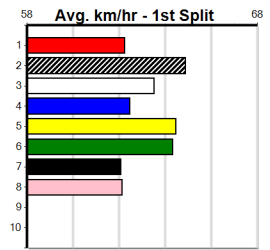

Owner(s):

Winning Distances: < 300m (0) 300 - 399m (0) 400 - 499m (0) 500 - 599m (0) 600 - 699m (0) > 700m (0)

Winning Weights:

Box History

BARN BAR FUNCTION ROOM

Distance: 460m, Race Type: Mixed 6/7, Total Prizemoney: \$2,925
1st: \$1,950, 2nd: \$600, 3rd: \$300, 4th: \$75