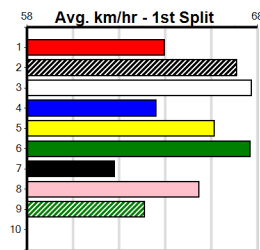

PAUA OF BUDDY AT STUD

Distance: 400m, Race Type: Mixed 4/5, Total Prizemoney: $3,360
1st: $2,250, 2nd: $690, 3rd: $345, 4th: $75

Watchdog Tips:

Bet:

Table with columns: Form Box, Wgt, Dist, Track, Date, Time, BON, Margin, 1st/2nd (Time), PIR, Checked, Comment, W/R, Split 1, S/P, Grade

ASTUTE QUEEN [4]
BK Bitch May-21 Sire: AUSSIE INFRARED Dam: GOTHAM QUEEN
Owner(s): SMKN (SYN), M Lithgow, E Avdulla, K Maynes
Trainer: Sean Lithgow (Devon Meadows)
Winning Distances: < 300m (0) 300 - 399m (2) 400 - 499m (5) 500 - 599m (0) 600 - 699m (0) > 700m (0)
Winning Weights: 27.2(1) 27.5(2) 28.1(1) 28.2(1) 28.3(1) 28.9(1)
Box History table and Prize Best Starts table included.

CORINTHIAN [5]
BK Dog Apr-23 Sire: BERNARDO Dam: THANK YOU JILL
Owner(s): Eye Candy (SYN), C Wilk, K Gorman
Trainer: Kate Gorman (Tanjil South)
Winning Distances: < 300m (0) 300 - 399m (0) 400 - 499m (6) 500 - 599m (0) 600 - 699m (0) > 700m (0)
Winning Weights: 31.0(2) 31.2(1) 31.5(1) 31.7(1) 32.3(1)
Box History table and Prize Best Starts table included.

SOLICIT (NSW)[5]
BK Dog Mar-23 Sire: KOBLENZ Dam: SHERBINI
Owner(s): S Davis
Trainer: David Geall (Lara)
Winning Distances: < 300m (0) 300 - 399m (2) 400 - 499m (5) 500 - 599m (0) 600 - 699m (0) > 700m (0)
Winning Weights: 35.3(1) 35.9(2) 36.0(1) 36.1(1) 36.2(2)
Box History table and Prize Best Starts table included.

BLUE VENDETTA [5]
BE Dog Jul-21 Sire: TOMMY SHELBY Dam: ZIANNA ROSE
Owner(s): A Lamarca
Trainer: Anthony Lamarca (Burwood East)
Winning Distances: < 300m (0) 300 - 399m (1) 400 - 499m (7) 500 - 599m (2) 600 - 699m (0) > 700m (0)
Winning Weights: 33.6(1) 33.8(2) 33.9(1) 34.0(1) 34.1(2) 34.3(2) 34.5(1)
Box History table and Prize Best Starts table included.

HIGH END CASH [5]
BD Dog May-22 Sire: AUSSIE INFRARED Dam: QUICK PAWS
Owner(s): DODGE N BOOKS (SYN), J Booker, K Morrison
Trainer: Justin Booker (Kilmany)
Winning Distances: < 300m (0) 300 - 399m (7) 400 - 499m (2) 500 - 599m (0) 600 - 699m (0) > 700m (0)
Winning Weights: 33.5(3) 33.9(1) 34.1(1) 34.3(2) 34.7(2)
Box History table and Prize Best Starts table included.