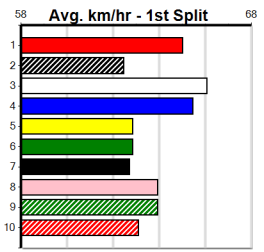

RSN GREY AREAS - WEDNESDAY & FRIDAY

Distance: 400m, Race Type: Grade 5, Total Prizemoney: $2,925
1st: $1,950, 2nd: $600, 3rd: $300, 4th: $75

Watchdog Tips: [ ] [ ] [ ] [ ] Bet: [ ]

Form Box Wgt Dist Track Date Time BON Margin 1st/2nd (Time) PIR Checked Comment WR Split 1 S/P Grade

HAMMER [5] BE Dog Jul-22 Sire: EQUALIZER Dam: PODIUM
Owner(s): SEE THE DREAM (SYN), S Buccilli, B Buccilli
Trainer: Kate Gorman (Tanjil South)
Winning Distances: < 300m (0) 300 - 399m (4) 400 - 499m (1) 500 - 599m (0) 600 - 699m (0) > 700m (0)
Winning Weights: 30.2(1) 30.3(1) 31.8(1) 31.9(1) 32.4(1)
3rd (5) 32.2 300 HVL R10 27-Nov-24 16.95 16.81 2.00L LITTLE MISS ENVY (16.81) M/1 . . . . . 3.90 $2.90 5
8th (3) 32.7 300 HVL R6 02-Dec-24 17.36 16.80 6.50L BEAR LEE TIME (16.92) M/2 . . . . . 3.95 $2.00 5
2nd (2) 32.3 300 HVL R9 10-Jan-25 17.19 16.80 3.00L MENTION (16.99) M/2 . . . . . SW . 4.00 $2.10 T3-RW
5th (1) 32.3 300 HVL R11 13-Jan-25 17.14 16.95 2.75L MAKE IT THUNDER (16.95) M/3 . . . . . 4.00 $4.40 5
1st (4) 32.4 390 SHP R13 20-Jan-25 22.43 21.60 1.5L WISDOM BALE (22.53) M/41 . . . . . 8.57 $2.50 5
8th (8) 32.7 400 WGL R5 28-Jan-25 23.82 22.45 18.00 ELUSIVE BARB (22.61) M/37 . . . . . 8.58 $5.60 5
1st (5) 31.9 300 HVL R12 21-Feb-25 16.80 16.55 2.75L HOWE PIE (16.99) M/1 . . . . . 3.90 $3.10 T3-5
3rd (7) 31.8 435 SLE R12 07-Mar-25 24.93 24.05 4.00L DISHY DI (24.65) M/111 . . . . . 5.19 $19.50 5
Last 3 wins NOT included above
1st (7) 30.2 435 SLE R1 01-Sep-24 25.26 24.45 3.00L HENCHMEN (25.46) M/211 . . . . . 5.44 $6.60 M
1st (3) 30.3 390 SHP R9 05-Sep-24 22.32 22.17 0.50L BONE SHAKER (22.34) M/11 . . . . . SW . 8.47 $7.20 T3-7
1st (2) 31.8 300 HVL R10 15-Nov-24 16.90 16.86 2.50L PARWAN'S STAR (17.08) M/1 . . . . . SW . 3.92 $5.60 T3-RW

Box History
Bx 1st 2nd 3rd 4th 5th 6th 7th 8th
1 1 1 1 1 1 1 1
2 1 2 1 1 1 1
3 1 1 2 1 1
4 1 1 1 1
5 1 1 1 1 1
6 1 1 1 1
7 1 1 1 1
8 1 1
Prize Best $8755.00
Starts 22.92(2)-19/9/24
Trk/Dts 21-5-2-2
APM 5-0-1-0 4681

PEGASUS BALE [5] BD Dog Jul-22 Sire: FERAL FRANKY Dam: QUAIL BALE
Owner(s): L Harris
Trainer: Tammy Kennedy-harris (Devon M)
Winning Distances: < 300m (0) 300 - 399m (2) 400 - 499m (1) 500 - 599m (0) 600 - 699m (0) > 700m (0)
Winning Weights: 35.7(1) 36.2(1) 37.0(1)
3rd (4) 36.9 400 WGL R4 07-Feb-25 23.00 22.47 4.75L FURIOSO RICK (22.68) M/43 . . . . . 8.54 $66.40 6G
2nd (2) 37.1 390 BAL R10 10-Feb-25 22.41 22.09 0.50L ZIPPING TAMIKA (22.37) S/53 . . . . . 8.63 $4.40 T3-RW
1st (2) 37.0 400 WGL R5 14-Feb-25 22.65 22.65 2.50L GALLOPING DEMI (22.82) M/31 . . . . . 8.44 $12.20 6G
3rd (2) 37.5 390 SHP R4 17-Feb-25 22.66 21.72 6.00L JABBERWOCKY (22.25) M/23 . . . . . 8.68 $4.00 X67
5th (7) 37.6 390 SHP R3 22-Feb-25 22.75 22.12 7.00L RAPIDFIRE LAYLA (22.27) M/65 . . . . . 9.02 $10.50 5
2nd (6) 36.8 390 BAL R14 26-Feb-25 22.52 21.92 4.00L SPRING WATCH (22.24) S/53 . . . . . 8.60 $12.70 5
6th (2) 37.3 390 BAL R10 05-Mar-25 22.67 21.87 6.50L TRUTH TELLER (22.25) M/56 . . . . . 8.67 $7.20 RW
3rd (7) 36.9 390 BAL R11 10-Mar-25 22.27 22.01 4.00L AUNTY ETHEL (22.01) S/63 . . . . . 8.68 $3.40 T3-5
Last 3 wins NOT included above
1st (6) 36.2 390 BAL R1 18-Sep-24 22.46 21.78 3.00L RADIATION BAND (22.66) M/11 . . . . . SW . 8.57 $8.50 M
1st (4) 35.7 390 WBL R9 26-Dec-24 22.35 21.98 2.50L MADDY GIBLET (22.51) M/31 . . . . . 8.77 $17.00 7