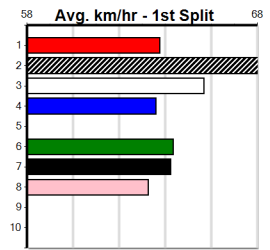

SPORTSBET (1-4 WINS) HT2

Distance: 400m, Race Type: Restricted Win Heat, Total Prizemoney: $2,925
1st: $1,950, 2nd: $600, 3rd: $300, 4th: $75

Watchdog Tips: [ ] [ ] [ ] [ ] [ ] Bet: [ ]

Form Box Wgt Dist Track Date Time BON Margin 1st/2nd (Time) PIR Checked Comment W/R Split 1 S/P Grade

DO SOMETHING [6]
BK Dog Oct-22 Sire: FERNANDO BALE Dam: ACCUSED Trainer: Shona Crawford (Pearcedale)
Winning Distances: < 300m (0) 300 - 399m (0) 400 - 499m (2) 500 - 599m (0) 600 - 699m (0) > 700m (0)
Winning Weights: 30.6(1) 30.9(1)
7th (2) 30.8 515 SAN R1 12-Dec-24 30.92 29.22 17.00 DOONGALLA SHANE (29.75) Q/3557 . . . 5.22 $5.80 7
3rd (4) 31.1 460 WGL R4 17-Dec-24 26.61 25.52 5.50 LOTS OF BUGS (26.24) M/754 . . . 6.73 $5.40 X67H
3rd (2) 30.8 400 WGL R9 21-Jan-25 22.83 22.41 3.25L FAST FREDDY (22.61) M/33 . . . 8.50 $10.90 X67
1st (5) 30.9 400 WGL R3 28-Jan-25 22.45 22.45 8.50L DERMOTT ROSE (23.02) Q/11 . . . SW . 8.23 $5.60 X67
4th (2) 30.8 400 WGL R4 07-Feb-25 23.09 22.47 6.00L FURIOSO RICK (22.68) M/77 . . . 8.78 $4.00 6G
4th (8) 31.0 515 SAN R1 13-Feb-25 30.14 29.38 10.00 VALENZUELA (29.44) M/5776 . . . 5.19 $11.90 X67
4th (2) 30.9 515 SAN R1 20-Feb-25 29.86 29.47 3.75L ZAMBORA BLISS (29.60) M/8544 . . . 5.32 $6.10 X67
7th (6) 31.0 525 MEA R2 01-Mar-25 30.83 29.54 14.00 NEO DEVERE (29.89) S/6665 . . . 5.33 $6.30 X67
Last 3 wins NOT included above
1st (8) 30.6 400 WGL R3 26-Nov-24 22.75 22.27 0.75L SHE SAID IT (22.79) S/22 . . . 8.49 $3.50 M

Box History
Bx 1st 2nd 3rd 4th 5th 6th 7th 8th
1 . . . .
2 . . . .
3 . . . .
4 . . . .
5 1 . . . .
6 . . . .
7 . . . .
8 1 . . . .
Prize Best $7525.00
Starts 22.45(5)-28/1/25
Trk/Dts 16-2-3-4
APM 6-2-1-1 4538

ANGRY ELLIE [5]
BKW Bitch Dec-22 Sire: AUSSIE INFRARED Dam: MORTICIA Trainer: Aaron Campbell (Drouin)
Winning Distances: < 300m (0) 300 - 399m (0) 400 - 499m (3) 500 - 599m (0) 600 - 699m (0) > 700m (0)
Winning Weights: 25.3(1) 25.4(1) 25.5(1)
1st (6) 25.3 400 WGL R3 04-Feb-25 22.95 22.36 2.50L SARILDA (23.12) M/11 . . . SW . 8.31 $7.60 M
1st (7) 25.4 400 WGL R4 14-Feb-25 22.79 22.65 3.75L CUBAN LAD (23.05) Q/11 . . . 8.24 $8.40 7
1st (4) 25.5 400 WGL R10 21-Feb-25 22.89 22.66 0.25L PAW NEVADA (22.90) M/11 . . . 8.39 $3.80 X67
2nd (8) 25.3 350 HVL R7 25-Feb-25 19.57 19.21 0.05L BIG STACKS (19.57) Q/1 . . . 6.53 $1.90 6G
2nd (8) 24.8 390 SHP R10 10-Mar-25 22.20 21.71 7.00L PAW QUARK (21.71) M/22 . . . 8.32 $11.80 5
Last 3 wins NOT included above

Box History
Bx 1st 2nd 3rd 4th 5th 6th 7th 8th
1 . . . .
2 . . . .
3 . . . .
4 1 . . . .
5 . . . .
6 1 . . . .
7 1 . . . .
8 . . . .
Prize Best $6780.00
Starts 22.79(7)-14/2/25
Trk/Dts 5-3-2-0
APM 3-3-0-0 6444