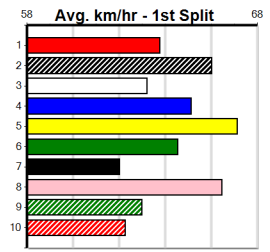

SENNACHIE AT STUD

Distance: 460m, Race Type: Mixed 4/5, Total Prizemoney: $3,360
1st: $2,250, 2nd: $690, 3rd: $345, 4th: $75

Watchdog Tips: [ ] [ ] [ ] [ ] Bet: [ ]

Form Box Wgt Dist Track Date Time BON Margin 1st/2nd (Time) PIR Checked Comment W/R Split 1 S/P Grade

BEST OF COLOUR [5]
BE Dog Nov-21 Sire: WHISKEY RIOT Dam: COOLER COLOUR
Owner(s): JUST COLOUR (SYN), C Haigh, J Reynolds
Trainer: Jane Reynolds (Cranbourne Sout)
Winning Distances: < 300m (0) 300 - 399m (0) 400 - 499m (5) 500 - 599m (1) 600 - 699m (0) > 700m (0)
Winning Weights: 32.2(1) 32.5(1) 32.6(1) 32.7(1) 32.9(1) 33.1(1)
7th (1) 32.7 515 SAP R11 09-Dec-24 30.50 29.54 12.00 PERFECT SOUL (29.72) M/7788 . . . . 5.22 $5.00 5NP
1st (8) 32.6 400 WGL R9 23-Jan-25 22.70 22.46 5.00L JOAN'S GEM (23.04) M/21 . . . . 8.39 $4.10 T3-5
5th (1) 32.7 400 WGL R5 28-Jan-25 23.28 22.45 9.50L ELUSIVE BARB (22.61) M/76 . . . . 8.91 $3.00 5
4th (8) 32.9 400 WGL R12 04-Feb-25 22.95 22.36 2.50L CELTIC BOUY (22.79) M/65 . . . . SW . 8.62 $4.00 5
3rd (4) 33.0 460 WGL R8 11-Feb-25 26.19 25.81 2.50L ACACIA ROCKET (26.03) M/554 . . . . . 6.77 $91.10 X45
6th (3) 32.8 460 WGL R8 18-Feb-25 26.81 25.53 19.00 HARA'S BUDDY (25.53) M/357 . . . . . 6.61 $47.60 5
2nd (3) 32.7 435 SLE R11 28-Feb-25 24.63 24.16 2.50L PROMISES TO BE (24.46) M/434 . . . . . 5.33 $7.10 5NP
1st (6) 32.7 435 SLE R7 07-Mar-25 24.34 24.05 0.75L BRING YOUR BEST (24.39) M/322 . . . . . 5.24 $8.40 5
Last 3 wins NOT included above
1st (8) 32.5 515 SAP R9 13-May-24 29.81 29.81 5.00L LOVELY LAINEY (30.16) M/1111 . . . . . 5.13 $3.30 X67H
1st (7) 32.2 435 SLE R9 07-Jul-24 24.81 24.39 3.25L MYALL MEG (25.02) M/411 . . . . . 5.42 $10.20 X67
1st (5) 32.9 400 WGL R12 09-Aug-24 22.90 22.22 0.25L CRYPTO ROYALTY (22.92) M/22 . . . . . 8.49 $8.10 5NP

Box History table for BEST OF COLOUR [5] showing race results across 8 boxes.

MAKE ME KING [5]
BD Dog Feb-23 Sire: FERAL FRANKY Dam: PANKHURST
Owner(s): Lose Yourself (SYN), L Whelan, H Whelan, B Hooper
Trainer: Harley Whelan (Metung)
Winning Distances: < 300m (0) 300 - 399m (0) 400 - 499m (2) 500 - 599m (1) 600 - 699m (0) > 700m (0)
Winning Weights: 34.0(1) 34.5(2)
5th (6) 34.2 515 SAN R1 26-Dec-24 29.85 28.94 2.50L APPENZELL (29.68) M/2222 . . . . . 5.12 $4.20 7
2nd (4) 34.2 515 SAN R1 09-Jan-25 29.85 29.18 7.00L URANA XAVIER (29.36) M/5322 . . . . . 5.19 $8.50 X67
1st (2) 34.5 515 SAN R1 16-Jan-25 29.66 29.00 1.00L BLACK BUSINESS (29.73) Q/1111 . . . . . SW . 5.08 $2.00 7
2nd (4) 34.1 515 SAN R2 30-Jan-25 29.84 29.11 3.00L SHIMA TIME (29.64) M/3222 . . . . . 5.14 $4.00 6G
1st (7) 34.5 460 WGL R7 04-Feb-25 25.56 25.56 5.50L ULTIMATE WARRIOR (25.91) Q/111 . . . . . 6.42 $1.70 X67
3rd (6) 34.5 525 MEA R12 15-Feb-25 30.38 29.72 3.25L PAW PHELPS (30.16) M/6655 . . . . . 5.28 $5.80 5
2nd (6) 34.5 450 SHP R7 24-Feb-25 25.33 24.90 3.25L KRAKEN WHISKY (25.11) M/854 . . . . . 6.90 $6.20 SH
4th (2) 34.6 450 SHP R8 03-Mar-25 25.27 24.87 6.00L KRAKEN WHISKY (24.87) S/655 . . . . . 6.74 $4.90 SF
Last 3 wins NOT included above
1st (1) 34.0 435 SLE R1 24-Nov-24 24.22 24.22 9.50L DERMOTT ROSE (24.86) M/111 . . . . . SW . 5.21 $1.40 M

Box History table for MAKE ME KING [5] showing race results across 8 boxes.