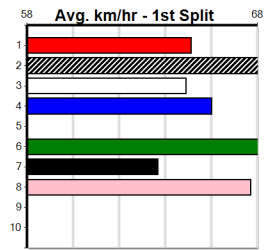

SPORTSBET (1-4 WINS) HT3

Distance: 400m, Race Type: Restricted Win Heat, Total Prizemoney: $2,925
1st: $1,950, 2nd: $600, 3rd: $300, 4th: $75

Watchdog Tips:

Bet:

Table with columns: Form Box, Wgt, Dist, Track, Date, Time, BON, Margin, 1st/2nd (Time), PIR, Checked, Comment, W/R, Split 1, S/P, Grade

SON OF DUKE [5] Biks
BK Dog Oct-21
Sire: ASTON DUKE Dam: TINKER SPIRIT
Trainer: Peter Barry (Yallourn North)
Winning Distances: < 300m (0) 300 - 399m (1) 400 - 499m (2) 500 - 599m (0) 600 - 699m (0) > 700m (0)
Winning Weights: 25.9(1) 27.4(1) 27.8(1)
3rd (1) 27.8 300 HVL R10 08-Nov-24 17.14 16.77 1.00L WESTERN FEEL (17.08) S/2 . . . . 4.01 $2.40 T3-6
5th (3) 27.7 400 WGL R4 19-Nov-24 23.06 22.27 3.25L ELENA'S JEBRYNAH (22.84) M/65 . . . . 8.54 $11.00 RWH
5th (2) 27.6 300 HVL R2 22-Dec-24 17.15 16.54 3.75L MR. OTTO (16.89) M/3 . . . . 4.04 $20.20 X67
1st (2) 27.8 400 WGL R3 31-Dec-24 22.67 22.38 0.50L PARUMBA JAZZMAN (22.70) Q/11 . . . V7 . . 8.33 $17.30 6G
3rd (8) 27.9 390 BAL R2 29-Jan-25 22.44 22.05 1.75L FIRST TRAIN OUT (22.32) M/22 . . . . 8.50 $22.30 RWH
3rd (4) 28.3 390 BAL R4 05-Feb-25 22.41 21.80 4.75L FIRST TRAIN OUT (22.09) Q/33 . . . . 8.46 $26.30 RWF
6th (4) 27.9 400 WGL R11 21-Feb-25 23.27 22.66 7.00L TOP KADE (22.81) M/26 . . . SW . . 8.44 $10.70 5
7th (8) 27.7 435 SLE R10 28-Feb-25 25.28 24.16 11.00L BRING YOUR BEST (24.55) S/777 . . . . 5.42 $12.00 5NP
Last 3 wins NOT included above
1st (6) 25.9 300 HVL R1 02-Feb-24 17.23 16.90 1.00L MY LITTLE FLOSS (17.29) M/1 . . . V0 . . 3.96 $3.50 T3-M
1st (2) 27.4 400 WGL R2 06-Sep-24 23.31 22.54 0.25L AXEL'S RADAR (23.33) M/11 . . . V7 . . 8.41 $9.60 7

1

Box History
Bx 1st 2nd 3rd 4th 5th 6th 7th 8th
1 . . . .
2 2 2 . . . . . .
3 . . . 2 1 . . . .
4 . 1 1 . 1 1 . . .
5 1
6 1 . . . .
7 . . . . . 1 . . . .
8 . . . 1 1 1
Prize Best $8270.00
Starts 22.67(2)-31/12/24
Trk/Dts 23-3-3-7
APM 9-2-1-2 2526

FURIOSO RICK [5]
BK Dog Jun-23
Sire: FERAL FRANKY Dam: INDA WAY
Trainer: Robert Redenbach (Cranbourne)
Winning Distances: < 300m (0) 300 - 399m (3) 400 - 499m (1) 500 - 599m (0) 600 - 699m (0) > 700m (0)
Winning Weights: 30.1(1) 30.3(1) 30.5(1) 30.7(1)
2nd (2) 31.1 300 HVL R2 05-Jan-25 16.77 16.42 1.75L BUTTERFLY GIRL (16.66) M/2 . . . . 4.00 $1.90 X67
2nd (3) 30.4 350 HVL R3 19-Jan-25 19.40 19.09 2.25L BUFFALO COWBOY (19.25) M/1 . . . . 6.52 $1.80 X67
2nd (5) 30.1 300 HVL R1 26-Jan-25 16.83 16.52 2.25L BULL DURHAM (16.68) M/2 . . . . 3.94 $1.30 X67H
1st (1) 30.5 300 HVL R1 02-Feb-25 16.62 16.28 2.25L MY OPIE (16.78) M/1 . . . SW . . 3.94 $3.20 X67F
1st (7) 30.1 400 WGL R4 07-Feb-25 22.68 22.47 2.25L BULL DURHAM (22.82) Q/11 . . . . 8.24 $3.70 6G
3rd (6) 30.0 400 WGL R11 21-Feb-25 23.00 22.66 2.75L TOP KADE (22.81) M/62 . . . . 8.60 $2.10 5
3rd (7) 30.5 350 HVL R6 02-Mar-25 19.56 19.23 1.5L SEARCH HISTORY (19.46) M/4 . . . . 6.67 $2.20 5
1st (6) 30.7 350 HVL R7 09-Mar-25 18.97 18.97 1.75L REVERSE SWEEP (19.09) M/1 . . . . 6.40 $2.80 5
Last 3 wins NOT included above
1st (4) 30.3 300 HVL R1 22-Dec-24 16.77 16.54 4.00L ASTON COSPICUA (17.05) Q/1 . . . SW . . 3.88 $2.40 M

2