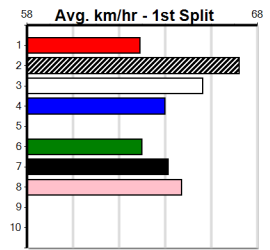

SPORTSBET (1-4 WINS) HT1

Distance: 400m, Race Type: Restricted Win Heat, Total Prizemoney: $2,925
1st: $1,950, 2nd: $600, 3rd: $300, 4th: $75

Watchdog Tips: [ ] [ ] [ ] [ ] Bet: [ ]

Form Box Wgt Dist Track Date Time BON Margin 1st/2nd (Time) PIR Checked Comment W/R Split 1 S/P Grade

CHRISTA'S GIRL [7]
BK Bitch Oct-22 Sire: PLAYLIST Dam: VALLEY REAPER
Owner(s): L Cardillo
Trainer: Louie Cardillo (Kilmany)
Winning Distances: < 300m (0) 300 - 399m (0) 400 - 499m (1) 500 - 599m (0) 600 - 699m (0) > 700m (0)
Winning Weights: 26.6(1)
Race results table with columns for rank, weight, track, date, time, etc.

PATH TO NIRVANA [5]
BK Dog Mar-22 Sire: MEPUNGA BLAZER Dam: MAHJONG WORLD
Owner(s): D Furey
Trainer: Donna Furey (Pearcedale)
Winning Distances: < 300m (0) 300 - 399m (4) 400 - 499m (0) 500 - 599m (0) 600 - 699m (0) > 700m (0)
Winning Weights: 31.5(1) 31.7(1) 32.0(1) 32.3(1)
Race results table with columns for rank, weight, track, date, time, etc.

FAST FREDDY [5]
BK Dog Mar-23 Sire: ASTON RUPEE Dam: BRUEGHELINO
Owner(s): T D racing (SYN), G Rowe, B Stockdale
Trainer: Des Douch (Maffra)
Winning Distances: < 300m (0) 300 - 399m (0) 400 - 499m (4) 500 - 599m (0) 600 - 699m (0) > 700m (0)
Winning Weights: 34.6(1) 34.7(1) 34.9(1) 35.8(1)
Race results table with columns for rank, weight, track, date, time, etc.

ROYAL MAGPIE (NSW)[5]
BKW Bitch Jun-22 Sire: BEAST UNLEASHED Dam: MOUNT ROYAL
Owner(s): B Alford
Trainer: Brian Alford (Yarram)
Winning Distances: < 300m (0) 300 - 399m (0) 400 - 499m (1) 500 - 599m (2) 600 - 699m (0) > 700m (0)
Winning Weights: 26.3(1) 26.6(1) 27.3(1)
Race results table with columns for rank, weight, track, date, time, etc.

*** VACANT BOX ***
Sire: Dam:
Owner(s):
Trainer:
Winning Distances: < 300m (0) 300 - 399m (0) 400 - 499m (0) 500 - 599m (0) 600 - 699m (0) > 700m (0)
Winning Weights:

1

2

3

4

5