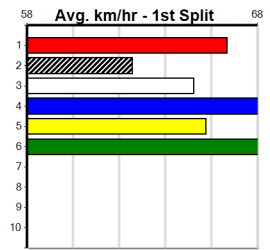

Distance: 400m, Race Type: Maiden, Total Prizemoney: $2,535
1st: $1,680, 2nd: $520, 3rd: $260, 4th: $75

Watchdog Tips: ☐ ☐ ☐ ☐ ☐ Bet: ☐

1

SKEETER MIKADO (SA)[M]
BK Bitch Apr-23 Sire: AUSSIE INFRARED Dam: LUCKY JAY
Owner(s): Grandkids (SYN), M Barber, P Jones Trainer: Paul Jones (Hoddles Creek)
Winning Distances: < 300m (0) 300 - 399m (0) 400 - 499m (0) 500 - 599m (0) 600 - 699m (0) > 700m (0)
Winning Weights:
8th (1) 24.9 300 HVL R1 25-Feb-25 18.07 16.76 13.00 JUMBUK PUNKY (17.22) M/5 4.09 $12.40 M
6th (2) 25.3 350 HVL R3 09-Mar-25 20.16 18.97 9.00L BARKING BLUE (19.54) M/6 6.80 $28.40 MH

Box History

Bx	1st	2nd	3rd	4th	5th	6th	7th	8th
1								1
2						1		
3								
4								
5								
6								
7								
8								

Prize Best $0.00 FSH
Starts 2-0-0-0
Trk/Dts 0-0-0-0
APM 0

Last 3 wins NOT included above

2

BELFAST GREEN [M]
BK Dog Jul-22 Sire: FLYING RICCIARDO Dam: VALHALLA GIRL
Owner(s): S Van oirschot Trainer: Steven Van oirschot (Moe South)
Winning Distances: < 300m (0) 300 - 399m (0) 400 - 499m (0) 500 - 599m (0) 600 - 699m (0) > 700m (0)
Winning Weights:
7th (6) 29.2 400 WGL R3 18-Feb-25 24.17 22.29 19.00 SARILDA (22.85) M/77 8.73 $41.50 M

Box History

Bx	1st	2nd	3rd	4th	5th	6th	7th	8th
1								
2								
3								
4								
5								
6						1		
7								
8								

Prize Best $0.00 FSH
Starts 24.17(6)-18/2/25
Trk/Dts 1-0-0-0
APM 1-0-0-0
APM 0

Last 3 wins NOT included above

3

MARYVALE GIRL [M]
BK Bitch Mar-23 Sire: ASTON RUPEE Dam: BRUEGHELINO
Owner(s): T Spector Trainer: Des Douch (Maffra)
Winning Distances: < 300m (0) 300 - 399m (0) 400 - 499m (0) 500 - 599m (0) 600 - 699m (0) > 700m (0)
Winning Weights:
4th (1) 28.7 400 WGL R1 17-Jan-25 23.15 22.40 3.25L PRINCESS PANDA (22.92) Q/35 8.53 $2.30 M

Box History

Bx	1st	2nd	3rd	4th	5th	6th	7th	8th
1				1				
2								
3								
4								
5								
6								
7								
8								

Prize Best $75.00 FSH
Starts 23.15(1)-17/1/25
Trk/Dts 1-0-0-0
APM 1-0-0-0
APM 60

Last 3 wins NOT included above

4

WHIZBANG ARCHER [M]
BE Dog Jul-22 Sire: FERAL FRANKY Dam: CELEBRITY
Owner(s): BettyMay (SYN), D Howard, K Gunn Trainer: Steven Van oirschot (Moe South)
Winning Distances: < 300m (0) 300 - 399m (0) 400 - 499m (0) 500 - 599m (0) 600 - 699m (0) > 700m (0)
Winning Weights:
7th (2) 32.1 318 DUB R2 25-May-24 20.60 18.04 34.00 GIVE IT ALL (18.23) 457 457 4.99 $16.00 M
7th (5) 32.5 318 DUB R2 01-Jun-24 19.97 18.32 24.00 CINDY'S PATCH (18.32) 887 887 5.09 $41.00 M
6th (4) 32.3 400 DUB R1 15-Jun-24 24.22 22.65 14.00 PROFESSOR ARLENA (23.23) 666 666 9.64 $21.00 M
7th (8) 32.2 431 GUN R1 20-Jun-24 26.52 24.46 13.00 RORY ROGUE (25.61) 687 687 12.30 $71.00 M
6th (2) 31.9 431 GUN R1 27-Jun-24 26.52 24.96 15.00 SAN FRAN (25.46) 336 336 12.05 $51.00 M
7th (5) 32.9 400 DUB R3 20-Jul-24 25.81 22.89 30.00 SURFER BOY (23.77) 777 777 9.96 $71.00 M
ST (-) 33.4 390 WBL 03-Mar-25 23.15 0.01L Trial Cleared M 1of1 . . ST

Box History

Bx	1st	2nd	3rd	4th	5th	6th	7th	8th
1								
2						1	1	
3								
4						1		
5							2	
6								
7								
8							1	

Prize Best $0.00 FSH
Starts 6-0-0-0
Trk/Dts 0-0-0-0
APM 0

Last 3 wins NOT included above