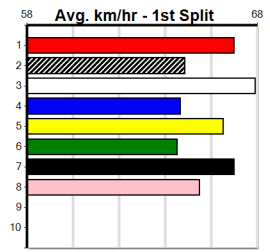

OAKS SUPER BOX

Distance: 400m, Race Type: Mixed 3/4, Total Prizemoney: $3,360
1st: $2,250, 2nd: $690, 3rd: $345, 4th: $75

Watchdog Tips:

Bet:

Table with columns: Form Box, Wgt, Dist, Track, Date, Time, BON, Margin, 1st/2nd (Time), PIR, Checked, Comment, W/R, Split 1, S/P, Grade

MYALL RAY [3]
BK Dog Jan-22
Sire: BEAST UNLEASHED Dam: SPOT ON CINTA
Owner(s): Yacaaba (SYN), J Risk, R Gilmore
Trainer: Raymond Gilmore (Kilmany)
Winning Distances: < 300m (0) 300 - 399m (8) 400 - 499m (6) 500 - 599m (0) 600 - 699m (0) > 700m (0)
Winning Weights: 30.1(1) 30.3(1) 30.4(1) 30.5(2) 30.6(2) 30.7(2) 30.8(2) 31.0(3)
Race results table with columns: Rank, Box, Wgt, Dist, Track, Date, Time, BON, Margin, 1st/2nd (Time), PIR, Checked, Comment, W/R, Split 1, S/P, Grade

Box History
Table with columns: Bx, 1st, 2nd, 3rd, 4th, 5th, 6th, 7th, 8th
Prize Best Starts Trk/Dts APM

DAINTREE DAMAGE [3]
BK Dog Oct-21
Sire: BERNARDO Dam: CHUNK OF LOVE
Owner(s): R Winter
Trainer: Ronald Winter (Denison)
Winning Distances: < 300m (0) 300 - 399m (7) 400 - 499m (13) 500 - 599m (0) 600 - 699m (0) > 700m (0)
Winning Weights: 31.2(1) 31.7(1) 32.1(1) 33.2(2) 33.3(1) 33.4(1) 33.7(4) 33.8(2) 33.9(1) 34.1(1) 34.2(1) 34.3(1) 34.5(2)
Race results table with columns: Rank, Box, Wgt, Dist, Track, Date, Time, BON, Margin, 1st/2nd (Time), PIR, Checked, Comment, W/R, Split 1, S/P, Grade

Box History
Table with columns: Bx, 1st, 2nd, 3rd, 4th, 5th, 6th, 7th, 8th
Prize Best Starts Trk/Dts APM

ROCK IT QUEEN (NSW)[4]
BK Bitch Nov-22
Sire: ASTON RUPEE Dam: QUEEN OF ZIEMS
Owner(s): E Burrett
Trainer: Dylan Sharp (Lara)
Winning Distances: < 300m (1) 300 - 399m (3) 400 - 499m (4) 500 - 599m (1) 600 - 699m (0) > 700m (0)
Winning Weights: 28.9(1) 29.0(1) 29.1(1) 29.3(2) 29.8(2) 29.9(1) 30.2(1)
Race results table with columns: Rank, Box, Wgt, Dist, Track, Date, Time, BON, Margin, 1st/2nd (Time), PIR, Checked, Comment, W/R, Split 1, S/P, Grade

Box History
Table with columns: Bx, 1st, 2nd, 3rd, 4th, 5th, 6th, 7th, 8th
Prize Best Starts Trk/Dts APM

ELUSIVE BARB [4]
BK Dog Feb-22
Sire: HOUDINI BOY Dam: ELUSIVE ANAKE
Owner(s): P Galea
Trainer: Paul Galea (Rosedale)
Winning Distances: < 300m (0) 300 - 399m (3) 400 - 499m (8) 500 - 599m (0) 600 - 699m (0) > 700m (0)
Winning Weights: 31.1(1) 31.2(1) 31.3(2) 31.6(5) 31.8(1) 31.9(1)
Race results table with columns: Rank, Box, Wgt, Dist, Track, Date, Time, BON, Margin, 1st/2nd (Time), PIR, Checked, Comment, W/R, Split 1, S/P, Grade

Box History
Table with columns: Bx, 1st, 2nd, 3rd, 4th, 5th, 6th, 7th, 8th
Prize Best Starts Trk/Dts APM

GALLOPING JIMMY [4]
BK Dog Oct-21
Sire: ASTON DEE BEE Dam: CRUZIN'
Owner(s): R Conway
Trainer: Robert Conway (Bunyip)
Winning Distances: < 300m (0) 300 - 399m (2) 400 - 499m (9) 500 - 599m (0) 600 - 699m (0) > 700m (0)
Winning Weights: 30.8(3) 30.9(1) 31.0(1) 31.3(1) 31.4(2) 31.8(2) 32.4(1)
Race results table with columns: Rank, Box, Wgt, Dist, Track, Date, Time, BON, Margin, 1st/2nd (Time), PIR, Checked, Comment, W/R, Split 1, S/P, Grade

Box History
Table with columns: Bx, 1st, 2nd, 3rd, 4th, 5th, 6th, 7th, 8th
Prize Best Starts Trk/Dts APM