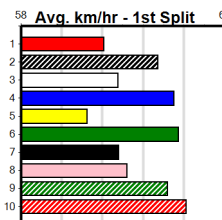

Sale

9  
5:27PM

(VIC time)

FLYING COLOURS TRAVEL

Distance: 435m, Race Type: Mixed 6/7, Total Prizemoney: \$2,925  
1st: \$1,950, 2nd: \$600, 3rd: \$300, 4th: \$75

Watchdog Tips: 0 0 0 0 Bet: .

Main race results table with columns: Form, Box, Weight, Dist, Track, Date, Time, BON, Margin, 1st/2nd (Time), PIR, Checked, Comment, W/R, Split 1, S/P, Grade. Includes sub-sections for 'Winning Boxes' with prize and best starts information for each race.