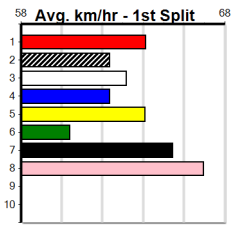

Sale

RANFORD'S FAMILY BUTCHER

Distance: 435m, Race Type: Grade 5, Total Prizemoney: $2,925
1st: $1,950, 2nd: $600, 3rd: $300, 4th: $75

4

3:37PM
(VIC time)

Watchdog Tips: **0 0 0 0** Bet: .

Form Box Weight Dist Track Date Time BON Margin 1st/2nd (Time) PIR Checked Comment W/R Split 1 S/P Grade

1 PARUMBA DAWN [5]													Winning Boxes													
BK	B	Apr-22	HARD STYLE RICO	POPPY TALK	1	2	3	4	5	6	7	8	1	2	3	4	5	6	7	8						
Trainer: Eddie Lieshout (Drouin West)													Prize								1	1				
4th (1) 28.2 460 WGL R5 14-Jan-25 26.15 25.78 3.00LMY AMBER (25.95) Q/144 . . . 6.56 $27.00 X67													Best	$8,860.00												
1st (7) 28.2 515 SAP R6 20-Jan-25 29.71 29.40 2.00LSPIRIT WORLD (29.83) M/2221 . . . SW . 5.25 $10.70 S													Starts	22-3-4-6												
5th (2) 29.0 460 WGL R7 21-Feb-25 26.56 25.54 9.50LJUMBUK JOHNNY (25.91) M/555 . . . . 6.79 $10.70 5													Trk/Dst	6-1-1-1												
5th (3) 28.6 435 SLE R12 28-Feb-25 24.83 24.16 3.75LMICK SAYS SO (24.58) Q/123 . . . . 5.19 $6.70 5NP													APM	$4267												
Owner(s): E Lieshout																										

2 PARIS CALLING [5]													Winning Boxes											
WF	B	Oct-21	OUT OF RANGE	TAYLOR'S CHIP	1	2	3	4	5	6	7	8	1	2	3	4	5	6	7	8				
Trainer: William Majoor (Tanjil South)													Prize	$14,995.00										
4th (5) 27.4 300 HVL R10 12-Feb-25 17.06 16.75 2.00LCONTRALTO (16.94) M/4 . . . . 4.00 $19.70 5													Best	24.65										
4th (5) 27.5 350 HVL R8 18-Feb-25 19.80 19.52 2.00LHOWE PIE (19.66) M/4 . . . . 6.66 $24.80 5													Starts	63-5-13-6										
4th (6) 27.8 400 WGL R12 21-Feb-25 23.13 22.66 3.25LDISHY DI (22.92) M/65 . . . . 8.65 $35.90 5													Trk/Dst	18-1-3-2										
2nd (6) 27.7 435 SLE R10 26-Feb-25 24.76 24.31 4.25LTILLY GIRL (24.46) M/322 . . . . 5.36 $15.80 5H													APM	$4059										
Owner(s): S Porteus													ENG GEL 2025-03-04											

3 FIRST MATE [5]													Winning Boxes											
BK	D	Oct-21	OUT OF RANGE	TAYLOR'S CHIP	1	2	3	4	5	6	7	8	1	2	3	4	5	6	7	8				
Trainer: William Majoor (Tanjil South)													Prize	$6,915.00										
3rd (6) 33.2 350 HVL R6 18-Feb-25 19.61 19.52 1.5LSHIMA LITE (19.52) M/4 . . . . 6.70 $21.80 5													Best	24.84										
4th (1) 33.4 460 WGL R7 21-Feb-25 26.54 25.54 9.50LJUMBUK JOHNNY (25.91) M/444 . . . . 6.77 $29.40 5													Starts	54-3-6-4										
6th (3) 33.5 435 SLE R5 26-Feb-25 25.27 24.31 5.50LSPIRIT OF DUKE (24.89) M/876 . . . . 5.45 $9.20 5H													Trk/Dst	13-0-1-1										
5th (6) 33.6 390 BAL R13 03-Mar-25 22.87 22.20 3.75LAVISWOOD (22.62) M/46 . . . . 8.73 $6.00 T3-5													APM	$1773										
Owner(s): S Porteus																								

4 SWOOPING SWAN [5]													Winning Boxes											
F	B	Jun-21	FERNANDO BALE	FEARLESS SWAN	1	2	3	4	5	6	7	8	1	2	3	4	5	6	7	8				
Trainer: Gary Mcmillan (Nambrok)													Prize	$23,330.00										
7th (5) 27.3 300 HVL R9 31-Jan-25 17.28 16.68 4.50LBLIND AMBITION (16.97) M/7 . . . . 4.08 $40.10 T3-5													Best	24.73										
1st (3) 27.1 435 SLE R11 12-Feb-25 24.78 24.42 0.50LDR. REESE (24.80) M/221 . . . . 5.26 $31.70 SH													Starts	67-7-12-11										
3rd (5) 27.4 435 SLE R8 23-Feb-25 24.82 24.16 8.50LDR. ZEPHER (24.25) M/222 . . . . 5.26 $87.40 SF													Trk/Dst	14-1-2-2										
8th (6) 27.4 350 HVL R6 28-Feb-25 19.97 19.33 5.00LBOROUGH COOK (19.63) M/8 . . . . 6.79 $22.20 T3-5													APM	$3906										
Owner(s): G Mcmillan													ENG SLE 2025-03-05