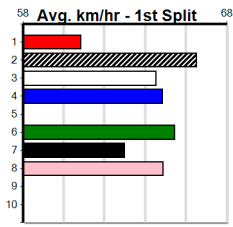

Sale

ED FOUNTAIN REMOVALS

Distance: 435m, Race Type: Mixed 4/5, Total Prizemoney: $3,360
1st: $2,250, 2nd: $690, 3rd: $345, 4th: $75

6
4:17PM
(VIC time)

Watchdog Tips: **0** **0** **0** **0** **Bet:** **.**