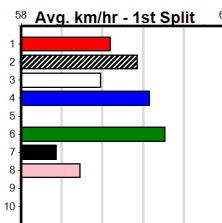

# INTA PLUMBING SERVICES

Distance: 510m, Race Type: Maiden, Total Prizemoney: \$2,860

1st: \$1,900, 2nd: \$590, 3rd: \$295, 4th: \$75

Watchdog Tips: 0 0 0 0 Bet: .

Form Box Weight Dist Track Date Time BON Margin 1st/2nd (Time) PIR Checked Comment W/R Split 1 S/P Grade