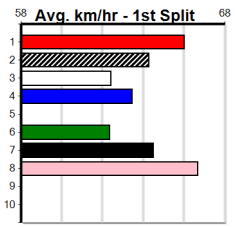

Sale

SPORTSBET EVERY DOG HAS ITS DAY

12
6:29PM
(VIC time)

Distance: 435m, Race Type: Grade 5, Total Prizemoney: $2,925
1st: $1,950, 2nd: $600, 3rd: $300, 4th: $75

Watchdog Tips: **0** **0** **0** **0** **Bet:** .

Form Box Weight Dist Track Date Time BON Margin 1st/2nd (Time) PIR Checked Comment W/R Split 1 S/P Grade

1 SLIPPERY SHARK (NSW)[5] **JAYDA ROSE**

BE D Dec-20 PINDARI EXPRESS

Trainer: Michael Franklin (Bacchus Marsh)

7th (1)	29.5	300	HVL	R12	19-Jan-25	17.29	16.50	7.00LMAJOR PHANTOM (16.81)	S/8	. . . . .	4.16	$10.30	5
3rd (8)	29.5	390	WBL	R12	27-Jan-25	22.50	22.29	1.75LSAINT TOMMY (22.40)	M/22	. . . SW	8.76	$2.60	5
2nd (7)	29.4	390	BAL	R14	17-Feb-25	22.32	22.25	0.50LPAW WAITARA (22.30)	M/32	. . . . .	8.58	$2.40	T3-5
1st (4)	30.0	425	BEN	R10	26-Feb-25	24.34	23.99	2.75LINTER STAR FIRE (24.51)	M/211	. . . . .	6.68	$3.80	5

Owner(s): M Franklin

Winnning Boxes

1	2	3	4	5	6	7	8
1	2	2	2	2	2	1	1
Prize	$31,135.00						
Best	FSH						
Starts	67-13-11-9						
Trk/Dst	0-0-0-0						
APM	$3363						

2 ROMP TIN (WA)[5] **FINE CHAMPAN**

BK B Nov-21 FLYING RICCIARDO

Trainer: Cindy Fulford (Maffra)

3rd (4)	26.0	435	SLE	R9	24-Jan-25	24.73	24.22	7.50LDR. REESE (24.22)	Q/253	. . . . .	5.25	$6.00	5
2nd (3)	26.1	435	SLE	R11	02-Feb-25	24.31	23.85	2.50LDR. QUEENIE (24.15)	Q/122	. . . . .	5.20	$13.70	5
4th (8)	26.1	435	SLE	R10	09-Feb-25	24.83	24.34	5.50LPAW XANDER (24.46)	M/544	. . . . .	5.35	$4.30	5
4th (6)	26.2	435	SLE	R10	28-Feb-25	24.84	24.16	4.25LBRING YOUR BEST (24.55)	M/444	. . . . .	5.30	$3.90	5NP

Owner(s): C Fulford

Winnning Boxes

1	2	3	4	5	6	7	8
1	1		1	1	4	3	
Prize	$25,848.00						
Best	24.31						
Starts	62-11-10-10						
Trk/Dst	24-2-6-4						
APM	$4911						

3 DISHY DI [5] **SILVER SALUTE**

BK B Feb-22 BERNARDO

Trainer: Donald Rhodes (Heyfield)

8th (4)	32.3	435	SLE	R7	26-Dec-24	24.70	23.93	12.00LBORACAY STORM (23.93)	M/888	. . . . .	5.54	$40.60	SF
7th (6)	32.4	435	SLE	R9	29-Dec-24	24.94	24.09	3.5LLOVELY LAINEY (24.70)	S/868	. . . . .	5.51	$10.70	5
1st (8)	33.5	400	WGL	R12	21-Feb-25	22.92	22.66	0.50L FOLLOW THE SUN (22.94)	M/33	. . . . .	8.50	$1.90	5
4th (2)	33.3	435	SLE	R12	28-Feb-25	24.72	24.16	2.25LMICK SAYS SO (24.58)	M/544	. . . . .	5.48	$2.20	5NP

Owner(s): D Rhodes

Winnning Boxes

1	2	3	4	5	6	7	8
1	2				1	1	2
Prize	$23,621.88						
Best	24.38						
Starts	29-7-4-3						
Trk/Dst	7-1-0-1						
APM	$5795						

4 FULL BARREL [5] **IT'S A BLUSH**

F D Mar-22 FERNANDO BALE

Trainer: Christian Wilk (Tanjil South)

2nd (6)	30.0	400	WGL	R6	06-Feb-25	22.75	22.53	2.00LELUSIVE BARB (22.61)	M/33	. . . . .	8.55	$36.50	X45
4th (7)	30.1	460	WGL	R5	11-Feb-25	26.16	25.81	3.75LELUSIVE BARB (25.91)	M/444	. . . . .	6.74	$32.20	5
4th (8)	29.9	435	SLE	R3	23-Feb-25	24.98	24.16	2.00LIS HE LUCKY (24.84)	M/754	. . . . .	5.46	$12.20	5
5th (6)	29.8	435	SLE	R11	28-Feb-25	24.84	24.16	5.50LPROMISES TO BE (24.46)	M/765	. . . . .	5.37	$6.90	5NP

Owner(s): Eye Candy (SYN), C Wilk, K Gorman

Winnning Boxes

1	2	3	4	5	6	7	8
1	3	1					
Prize	$10,211.88						
Best	24.84						
Starts	50-5-6-7						
Trk/Dst	8-0-0-0						
APM	$4688						

5 *** VACANT BOX ***

Trainer:
Owner(s):

Winnning Boxes

1	2	3	4	5	6	7	8
2	2