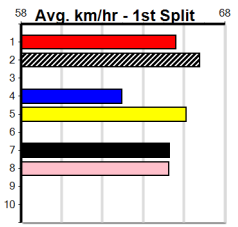

Sale

10
5:49PM
(VIC time)

MAFFRA POLY & PUMPS

Distance: 510m, Race Type: Mixed 4/5, Total Prizemoney: $3,875
1st: $2,600, 2nd: $800, 3rd: $400, 4th: $75

Watchdog Tips: 0 0 0 0 Bet: .

Form Box Weight Dist Track Date Time BON Margin 1st/2nd (Time) PIR Checked Comment W/R Split 1 S/P Grade

1 VALENCIA JIM [5]											Winning Boxes								
BE D	Oct-21	FERNANDO BALE	COURTING								1	2	3	4	5	6	7	8	
Trainer: Jennifer Gieschen (Valencia Creek)																			
4th (4)	31.8	515	SAN	R4	06-Feb-25	29.95	29.33	6.50	LOUR REGARDS (29.52)	Q/2444	.	.	.	5.10	$8.30	5F	Prize Best Starts	$34,555.00	FSTD
8th (7)	32.1	515	SAN	R10	13-Feb-25	30.34	29.38	12.00	LSHIMA STAN (29.54)	M/8888	.	.	.	5.18	$28.80	5	Trk/Dst	55-10-17-3	
2nd (5)	31.5	515	SAN	R10	20-Feb-25	30.08	29.47	5.50	FLEETWOOD EROS (29.73)	M/6322	.	.	.	5.31	$6.00	5	APM	0-0-0-0	$12068
2nd (4)	31.7	515	SAN	R5	27-Feb-25	29.72	29.13	5.50	LVAN WYCK (29.36)	Q/2332	.	.	.	5.13	$42.10	5			
Owner(s): J Gieschen																			

2 SLAY QUEEN MOLLY [5]											Winning Boxes								
BK B	Nov-22	SHIMA SHINE	MISS MALFUNCTION								1	2	3	4	5	6	7	8	
Trainer: Susan Richards (Devon Meadows)																			
4th (8)	28.2	525	MEP	R5	29-Jan-25	30.47	30.07	4.75	LASTON ZINGARA (30.14)	M/2222	.	.	.	5.13	$40.70	5	Prize Best Starts	$17,525.00	29.11
2nd (4)	28.4	515	SAN	R12	06-Feb-25	29.88	29.33	5.50	LBAKIS BALE (29.52)	Q/1112	.	.	.	5.06	$19.60	5	Trk/Dst	24-4-9-3	
2nd (5)	28.5	500	BEN	R6	19-Feb-25	28.32	28.07	3.5	LSUNNYSIDE JO (28.07)	Q/112	.	SW	.	6.50	$4.70	5H	APM	2-1-1-0	$11288
1st (2)	28.4	500	BEN	R5	28-Feb-25	28.26	28.26	0.25	LSUNNYSIDE JO (28.27)	Q/221	.	.	.	6.49	$8.80	5F			
Owner(s): G Masterson																			

3 *** VACANT BOX ***											Winning Boxes							
Trainer:																		
Owner(s):																		

4 WARRIOR JACK [4]											Winning Boxes								
BK D	Jan-23	ASTON RUPEE	DIAMOND BANNER								1	2	3	4	5	6	7	8	
Trainer: Lindsay Fulford (Maffra)																			
1st (7)	36.1	510	SLE	R5	09-Feb-25	29.24	28.85	3.00	LAMRON SAMMY (29.44)	M/111	.	SW	.	9.28	$32.20	RWF	Prize Best Starts	$10,930.00	29.18
4th (8)	35.7	460	WGL	R9	14-Feb-25	26.23	25.59	2.75	LALIMO (26.05)	Q/124	.	.	.	6.57	$30.40	5H	Trk/Dst	22-4-2-4	
7th (8)	35.5	510	SLE	R6	23-Feb-25	29.53	28.58	14.00	LBEST FOR LAST (28.58)	M/667	.	.	.	9.49	$19.40	X45	APM	7-2-2-0	$7044
6th (8)	35.4	435	SLE	R11	28-Feb-25	24.92	24.16	7.00	LPROMISES TO BE (24.46)	M/556	.	.	.	5.34	$7.20	5NP			
Owner(s): L Fulford																			

5 SUNNYSIDE JO [4]											Winning Boxes								
RBD B	Jan-21	MY REDEEMER	MINTER BEE								1	2	3	4	5	6	7	8	
Trainer: David Kerr (Caldermeade)																			
4th (7)	27.5	460	WGL	R9	07-Feb-25	25.87	25.64	1.5	LBARRETOS (25.77)	M/455	.	.	.	6.75	$5.30	X34	Prize Best Starts	$145,865.00	28.65
3rd (4)	27.2	515	SAN	R4	13-Feb-25	29.70	29.38	1.25	LDOCHERTY (29.62)	M/4443	.	.	.	5.08	$4.10	5	Trk/Dst	82-25-21-10	
1st (8)	27.3	500	BEN	R6	19-Feb-25	28.07	28.07	3.5	LSLAY QUEEN MOLLY (28.32)	M/221	.	SW	.	6.52	$1.80	5H	APM	3-1-0-0	$24418
2nd (4)	27.1	500	BEN	R5	28-Feb-25	28.27	28.26	0.25	LSLAY QUEEN MOLLY (28.26)	M/444	.	.	.	6.75	$2.80	5F			
Owner(s): P Connell																			

6 *** VACANT BOX ***											Winning Boxes							
Trainer:																		
Owner(s):