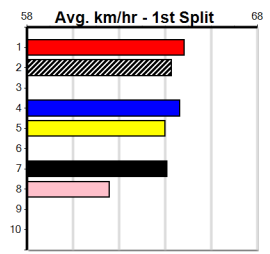

Sale
11
6:07PM
(VIC time)

CABINET CONNECTIONS

Distance: 510m, Race Type: Grade 5, Total Prizemoney: $3,340
1st: $2,230, 2nd: $690, 3rd: $345, 4th: $75

Watchdog Tips: ☐ ☐ ☐ ☐ ☐ Bet: ☐