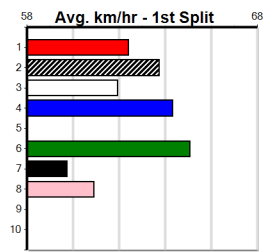

Sale
3
3:09PM
(VIC time)

INTA PLUMBING SERVICES

Distance: 510m, Race Type: Maiden, Total Prizemoney: $2,860
1st: $1,900, 2nd: $590, 3rd: $295, 4th: $75

Watchdog Tips: ☐ ☐ ☐ ☐ ☐ **Bet:**

1

BLACKFOOT DAISY [M]
BK Dog Oct-22 Sire: ASTON RUPEE Dam: BESSIE'S DAISY Trainer: Billy Stockdale (Fulham)
Owner(s): S Stockdale
Winning Distances: < 300m (0) 300 - 399m (0) 400 - 499m (0) 500 - 599m (0) 600 - 699m (0) > 700m (0)
Winning Weights:
6th (8) 29.9 435 SLE R1 24-Jan-25 25.71 24.22 12.00 OMEGA PENNIE (24.94) M/687 . . . 5.39 $7.40 M
5th (3) 30.1 460 WGL R4 04-Feb-25 26.65 25.56 14.00 ASTON NELSON (25.68) S/455 . . . V5 . . . 6.77 $33.70 M
7th (6) 30.1 515 SAP R1 17-Feb-25 31.25 29.36 18.00 HANDSOME RATIO (30.03) S/7877 . . . . . 5.27 $16.60 M
5th (8) 29.9 595 SAP R2 03-Mar-25 35.82 33.99 17.00 ON SONG BOBBY (34.68) M/4333 . . . . . 9.76 $38.20 RW

Box History

Bx	1st	2nd	3rd	4th	5th	6th	7th	8th
1								
2								
3					1			
4								
5								
6								1
7								
8					1	1		

Prize Best $0.00
Starts FSTD
Trk/Dts 4-0-0-0
APM 0-0-0-0 0

Last 3 wins NOT included above

2

LADY'S MANTLE [M]
BK Bitch Oct-22 Sire: ASTON RUPEE Dam: BESSIE'S DAISY Trainer: Billy Stockdale (Fulham)
Owner(s): S Stockdale
Winning Distances: < 300m (0) 300 - 399m (0) 400 - 499m (0) 500 - 599m (0) 600 - 699m (0) > 700m (0)
Winning Weights:
3rd (1) 26.8 435 SLE R2 24-Jan-25 25.29 24.22 4.75L JUMBUK BUBBLES (24.97) M/233 . . . . . 5.45 $5.70 M
7th (3) 27.5 435 SLE R1 02-Feb-25 25.62 23.85 11.00 PAW XANTIPPE (24.86) S/677 . . . . . 5.44 $27.40 M
2nd (5) 27.5 350 HVL R2 12-Feb-25 19.74 19.42 2.00L IRON BLOOD (19.61) M/3 . . . . . 6.73 $3.10 M
5th (7) 27.8 350 HVL R2 21-Feb-25 20.20 19.18 3.00L JAY'S GIRL (19.99) M/3 . . . . . 6.73 $3.60 T3-M
4th (7) 28.0 350 HVL R4 25-Feb-25 20.03 19.21 5.50L SANTORINI BREEZE (19.67) M/7 . . . . . 6.79 $7.10 M
6th (4) 28.2 435 SLE R3 28-Feb-25 26.08 24.16 15.00 DR. GABRIELLA (25.09) M/646 . . . . . 5.50 $12.80 M

Box History

Bx	1st	2nd	3rd	4th	5th	6th	7th	8th
1			1					
2								
3								1
4						1		
5	1							
6								
7				1	1			
8								

Prize Best $655.00
Starts FSTD
Trk/Dts 6-0-1-1
APM 0-0-0-0 603

Last 3 wins NOT included above

3

ESTHER'S JAKIT (NSW)[M]
BK Bitch May-22 Sire: FERNANDO BALE Dam: BOOK OF LUCK Trainer: Andrew Wood (Nambrok)
Owner(s): J Dihm
Winning Distances: < 300m (0) 300 - 399m (0) 400 - 499m (0) 500 - 599m (0) 600 - 699m (0) > 700m (0)
Winning Weights:
ST (-) 25.5 460 WGL 19-Dec-24 26.57 . . . 0.01L Trial Cleared M . . . 1of1 . . . ST . . . . .
3rd (7) 25.5 435 SLE R2 01-Jan-25 25.46 24.63 6.00L MY BLUE ROSE (25.05) M/345 . . . . . 5.42 $2.30 T3-M
3rd (2) 25.3 460 WGL R3 09-Jan-25 26.18 25.74 6.50L EMPTINESS (25.74) M/333 . . . SW . . . 6.58 $7.10 T3-M
3rd (6) 25.1 435 SLE R4 19-Jan-25 25.39 24.33 5.50L ACE GEM (25.02) M/544 . . . . . 5.46 $14.70 MH
3rd (7) 25.1 435 SLE R2 26-Jan-25 25.32 24.31 1.75L QUANTUM (25.21) M/343 . . . SW . . . 5.46 $6.00 M
6th (3) 25.2 435 SLE R1 09-Feb-25 25.31 24.34 10.00 GUSTO (24.62) M/666 . . . . . 5.46 $25.30 M
4th (2) 25.1 515 SAP R1 17-Feb-25 30.36 29.36 4.75L HANDSOME RATIO (30.03) M/5544 . . . . . 5.26 $7.10 M
3rd (1) 25.0 515 SAP R1 03-Mar-25 30.44 29.40 5.50L CANYA BOLT (30.07) Q/4323 . . . . . 5.27 $17.20 M

Box History

Bx	1st	2nd	3rd	4th	5th	6th	7th	8th
1								
2		2	2	1				
3			1			2		
4					1			
5					1			
6			1					
7			2					
8								

Prize Best $2220.00
Starts FSTD
Trk/Dts 14-0-2-7
APM 0-0-0-0 1552

Last 3 wins NOT included above