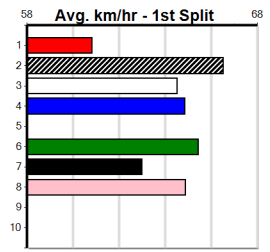

Sale

6

4:17PM

(VIC time)

ED FOUNTAIN REMOVALS

Distance: 435m, Race Type: Mixed 4/5, Total Prizemoney: $3,360
1st: $2,250, 2nd: $690, 3rd: $345, 4th: $75

Watchdog Tips:

Bet:

Form Box	Wgt	Dist	Track	Date	Time	BON	Margin	1st/2nd (Time)	PIR	Checked	Comment	WR	Split 1	S/P	Grade

1 SPRINGVIEW NOAH [4]

BD Dog Nov-19 Sire: FERNANDO BALE Dam: QUEST FOR GLORY Trainer: Ken Bailey (Bundalaguah)

Owner(s): K Bailey

Winning Distances: < 300m (0) 300 - 399m (0) 400 - 499m (8) 500 - 599m (6) 600 - 699m (0) > 700m (0)

Winning Weights: 29.9(1) 30.0(1) 30.1(1) 30.2(2) 30.4(1) 30.8(1) 31.5(1) 31.7(2) 31.8(2) 31.9(1) 32.0(1)

Bx	1st	2nd	3rd	4th	5th	6th	7th	8th
1	2	4	3	4	2	5	1	
2	2	4	1	3				
3	1		2	2			1	3
4	2	2	2	2	2	3		
5	1	2					1	1
6	2			2	2		1	
7	4	1	2	3	2	1	2	
8	1	1	1	2	4	1	2	

Prize Best Starts Trk/Dts APM	$72420.00 24.40(6)-5/6/24 96-14-9-13 21-5-1-1 6095

Last 3 wins NOT included above

1st (2) 31.7 515 SAP R4 17-Jun-24 30.14 29.74 4.00L LITTLE PRINCE (30.41) S/8654 . . . . 5.36 $5.10 5NP	1st (4) 30.4 435 SLE R12 30-Oct-24 24.90 24.81 2.50L BE CHARMING (25.06) S/833 . . . . 5.57 $8.80 5	1st (7) 30.8 435 SLE R12 10-Nov-24 24.86 24.30 2.50L TARGAN BALE (25.02) M/833 . . . . 5.51 $6.60 5

2 AUSSIE SUPREME [4]

RF Dog Oct-21 Sire: AUSSIE INFRARED Dam: DOUBLE SUPREME Trainer: Tony Tufo (Labetouche)

Owner(s): T Tufo

Winning Distances: < 300m (0) 300 - 399m (6) 400 - 499m (5) 500 - 599m (0) 600 - 699m (0) > 700m (0)

Winning Weights: 32.6(1) 32.8(1) 33.0(1) 33.1(3) 33.2(2) 33.3(1) 33.4(2)

Bx	1st	2nd	3rd	4th	5th	6th	7th	8th
1	1	3	1	1		4		
2	1		2	1	2			
3			1		1			2
4	1							
5	3	1	1		2			
6	1	3		3	1			
7	1	1	2	1		2		
8	3	3					1	

Prize Best Starts Trk/Dts APM	$37394.73 24.67(5)-16/2/25 52-11-11-7 2-1-0-0 10645

Last 3 wins NOT included above

1st (5) 33.2 460 WGL R7 13-Aug-24 25.93 25.71 1.00L LUXFORD (25.99) M/211 . . . . 6.56 $7.60 5	1st (7) 33.1 300 HVL R9 25-Aug-24 16.62 16.50 2.50L OCEAN BURN (16.80) M/8 . . . . 4.00 $3.60 5H	1st (8) 33.4 400 GEL R12 20-Sep-24 22.79 22.35 0.50L TINKER GOOSE (22.83) S/22 . . . . 8.55 $3.70 5

3 DAINTREE DAMAGE [4]

BK Dog Oct-21 Sire: BERNARDO Dam: CHUNK OF LOVE Trainer: Ronald Winter (Denison)

Owner(s): R Winter

Winning Distances: < 300m (0) 300 - 399m (7) 400 - 499m (13) 500 - 599m (0) 600 - 699m (0) > 700m (0)

Winning Weights: 31.2(1) 31.7(1) 32.1(1) 33.2(2) 33.3(1) 33.4(1) 33.7(4) 33.8(2) 33.9(1) 34.1(1) 34.2(1) 34.3(1) 34.5(2)

Bx	1st	2nd	3rd	4th	5th	6th	7th	8th
1	4	3	2	1	2	1		1
2	1	2	2	1	1		1	
3	6	2	4	1	1	2		
4	1	2	2	3	2		2	
5	1	1	2		1	2	2	
6	2	2	2	2	2	1		
7	3	2	2	3		2		
8	2	5	1	1		1		

Prize Best Starts Trk/Dts APM	$72013.75 24.31(1)-26/1/25 90-20-19-16 28-5-4-5 13426

Last 3 wins NOT included above

1st (7) 33.2 400 WGL R10 20-Aug-24 22.80 22.29 0.75L JIMMY THE BEAR (22.85) M/31 . . . . 8.40 $2.60 5	1st (3) 33.4 400 WGL R5 25-Oct-24 22.65 22.52 0.50L BURN ALONG (22.67) Q/11 . . . . 8.24 $6.30 X45	1st (1) 33.8 435 SLE R4 03-Nov-24 24.48 24.26 2.75L AKINA LAD (24.66) Q/111 . . . . 5.17 $2.20 5

4 SUPER TONE [5]