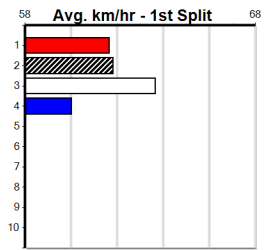

Sale
1
2:22PM
(VIC time)

AUSSIE SECRET @ STUD

Distance: 435m, Race Type: Maiden, Total Prizemoney: $2,535
1st: $1,680, 2nd: $520, 3rd: $260, 4th: $75

Watchdog Tips: ☐ ☐ ☐ ☐ ☐ Bet: ☐

Form	Box	Wgt	Dist	Track	Date	Time	BON	Margin	1st/2nd (Time)	PIR	Checked	Comment	WR	Split 1	S/P	Grade

1

OLLIE'S BACK [M]
BK Dog May-23 Sire: AUSSIE INFRARED Dam: SALLY'S RETURN Trainer: Chloe Bowman (Kilmany)
Owner(s): R Umbrasas
Winning Distances: < 300m (0) 300 - 399m (0) 400 - 499m (0) 500 - 599m (0) 600 - 699m (0) > 700m (0)
Winning Weights:
4th (7) 36.0 435 SLE R1 02-Mar-25 25.37 24.41 4.50L JOBS ON (25.06) M/322 . . . 5.38 $18.40 M

Last 3 wins NOT included above

Bx	1st	2nd	3rd	4th	5th	6th	7th	8th
1								
2								
3								
4								
5								
6								
7				1				
8								

Prize Best	$75.00
Starts	25.37(7)-2/3/25
Trk/Dts	1-0-0-0
APM	1-0-0-0
	75

2

FANCY A COCO (NSW)[M]
BK Bitch Aug-22 Sire: ASTON RUPEE Dam: LOOK FANCY NANCY Trainer: Eddie Lieshout (Drouin West)
Owner(s): FANTASTIC SEVEN (SYN), S Arvanitis, L Dalais, N Vougioukas, J Therese, T Viragh
Winning Distances: < 300m (0) 300 - 399m (0) 400 - 499m (0) 500 - 599m (0) 600 - 699m (0) > 700m (0)
Winning Weights:
7th (4) 28.5 390 BAL R1 18-Dec-24 23.01 22.07 12.00 JUMBUK JOZEF (22.19) S/55 . . . 8.65 $14.50 M
5th (2) 28.4 400 GEL R3 27-Dec-24 23.26 22.48 10.00 ANGRY CHIEF (22.58) Q/34 . . . 8.56 $7.00 M
6th (8) 27.8 400 WGL R1 20-Feb-25 24.10 22.50 9.00L HOW HIGH JIVE (23.48) Q/76 . . . 9.16 $4.60 M
2nd (3) 27.8 435 SLE R2 28-Feb-25 24.81 24.16 3.75L LAKEVIEW JUDE (24.56) Q/222 . . . 5.33 $9.10 M

Last 3 wins NOT included above

Bx	1st	2nd	3rd	4th	5th	6th	7th	8th
1								
2					1			
3		1						
4							1	
5								
6								
7								
8						1		

Prize Best	$520.00
Starts	24.81(3)-28/2/25
Trk/Dts	4-0-1-0
APM	1-0-1-0
	520

3

WARRIOR PAGE [M]
BD Bitch Jul-23 Sire: TOMMY SHELBY Dam: ESFAHAN Trainer: Lindsay Fulford (Maffra)
Owner(s): L Fulford
Winning Distances: < 300m (0) 300 - 399m (0) 400 - 499m (0) 500 - 599m (0) 600 - 699m (0) > 700m (0)
Winning Weights:
6th (7) 28.1 400 WGL R3 18-Feb-25 23.60 22.29 11.00 SARILDA (22.85) M/45 . . . W 8.55 $56.80 M
7th (2) 27.9 435 SLE R1 02-Mar-25 25.95 24.41 13.00 JOBS ON (25.06) M/266 . . . 5.34 $21.40 M

Last 3 wins NOT included above

Bx	1st	2nd	3rd	4th	5th	6th	7th	8th
1								
2							1	
3								
4								
5								
6								
7						1		
8								

Prize Best	$0.00
Starts	25.95(2)-2/3/25
Trk/Dts	2-0-0-0
APM	1-0-0-0
	0

4

SELECT CASH [M]
BK Dog Jul-22 Sire: BERNARDO Dam: MY DREAMER Trainer: Ken Bailey (Bundalaguah)
Owner(s): K Bailey
Winning Distances: < 300m (0) 300 - 399m (0) 400 - 499m (0) 500 - 599m (0) 600 - 699m (0) > 700m (0)
Winning Weights:
4th (3) 27.9 435 SLE R1 13-Oct-24 25.07 24.07 3.00L ZIPPING SCOOBY (24.88) S/844 . . . 5.47 $10.10 M
2nd (6) 28.5 435 SLE R2 24-Nov-24 24.83 24.22 2.25L GOLDEN TOP (24.68) M/322 . . . 5.45 $20.00 M
6th (1) 28.1 460 WGL R1 28-Nov-24 26.91 26.13 7.50L GENERAL SHADOW (26.42) S/223 . . . VO 6.68 $1.20 T3-M
4th (2) 28.6 435 SLE R1 01-Jan-25 25.39 24.63 8.50L SALLY CAN WAIT (24.79) S/444 . . . VO 5.52 $2.00 T3-M
5th (5) 29.0 435 SLE R3 19-Feb-25 25.47 24.59 6.50L ROSCO'S DREAM (25.03) S/775 . . . 5.60 $1.90 M
3rd (1) 28.7 435 SLE R1 02-Mar-25 25.30 24.41 3.5L JOBS ON (25.06) S/744 . . . 5.45 $6.10 M

Last 3 wins NOT included above

Bx	1st	2nd	3rd	4th	5th	6th	7th	8th
1			1					
2				1		1		
3				1				
4								
5					1			
6		1						
7								
8								

Prize Best	$905.00
Starts	24.83(6)-24/11/24
Trk/Dts	6-0-1-1
APM	5-0-1-1
	632