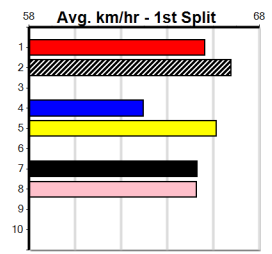

# MAFFRA POLY & PUMPS

Distance: 510m, Race Type: Mixed 4/5, Total Prizemoney: \$3,875  
1st: \$2,600, 2nd: \$800, 3rd: \$400, 4th: \$75

**Watchdog Tips:** [ ] [ ] [ ] [ ] **Bet:** [ ]

Form Box Wgt Dist Track Date Time BON Margin 1st/2nd (Time) PIR Checked Comment WR Split 1 S/P Grade