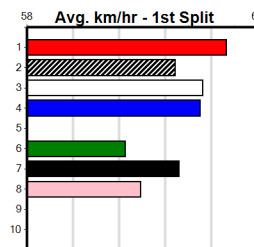

Sale
8
5:02PM
(VIC time)

PHILLIPSONS-SUPPORT COMMUNITY

Distance: 435m, Race Type: Grade 5, Total Prizemoney: $2,925
1st: $1,950, 2nd: $600, 3rd: $300, 4th: $75

Watchdog Tips:

Bet:

Form Box	Wgt	Dist	Track	Date	Time	BON	Margin	1st/2nd (Time)	PIR	Checked	Comment	WR	Split 1	S/P	Grade

1

ZIPPING DARLA (NSW)[5]
RF Bitch Oct-22 Sire: ASTON RUPEE Dam: ZIPPING LENA
Owner(s): L Weeks
Winning Distances: < 300m (0) 300 - 399m (0) 400 - 499m (1) 500 - 599m (2) 600 - 699m (0) > 700m (0)
Winning Weights: 27.3(1) 28.1(1) 28.2(1)

3rd	4th	5th	6th	7th	8th	9th	10th
(8) 27.7 520 RIC R5 28-Aug-24 29.97 29.46 7.50L SOOTY KEEPING (29.46) 2333 2333 4.42 $6.00 5	(2) 28.1 520 RIC R5 06-Sep-24 29.91 29.41 2.25L EAT THE TICKET (30.07) 2111 2111 4.33 $2.15 5	(1) 28.2 520 RIC R6 13-Sep-24 30.23 29.63 5.50L MAKE THEM CRY (29.86) 5534 5534 4.45 $3.10 5H	(1) 28.0 520 WPK R6 19-Oct-24 30.13 29.58 3.00L BOLD CHARM (29.92) 544 544 5.60 $3.30 5	(4) 28.3 520 RIC R9 03-Nov-24 30.31 29.95 5.50L WALLACIA MIST (29.95) 6655 6655 4.41 $3.30 5	(4) 27.9 520 WPK R6 07-Nov-24 30.81 29.95 11.00 NANGAR LADY (30.08) 456 456 5.56 $10.00 5H	(1) 27.7 520 RIC R6 12-Jan-25 30.21 29.88 4.75L SALIM SHADY (29.88) 8634 8634 4.49 $3.10 5	(4) 27.9 520 RIC R7 19-Jan-25 30.04 29.73 4.25L INVITATIONS ONLY (29.73) 6556 6556 4.40 $3.20 5

Last 3 wins NOT included above

1st	2nd	3rd	4th	5th	6th	7th	8th
(8) 28.2 401 RIC R3 03-Jul-24 22.97 22.75 5.50L SUPER JAY (23.33) 111 111 6.76 $1.50 MH	(8) 27.3 520 RIC R4 21-Aug-24 30.01 29.85 2.00L MY BAROQUE LOVE (30.15) 3211 3211 4.41 $3.20 XM5						

Trainer: Les Weeks (Tyabb)

Box History

Bx	1st	2nd	3rd	4th	5th	6th	7th	8th
1								
2	1							
3								
4								
5								
6								
7								
8	2		1					1

Prize Best Starts Trk/Dts APM: $7460.00 FSH 12-3-1-2 0-0-0-0 2227

2

PAW CALGARY (NSW)[5]
BK Bitch Feb-23 Sire: CHRISTO BALE Dam: WANNA ALLEN
Owner(s): B Wheeler
Winning Distances: < 300m (0) 300 - 399m (3) 400 - 499m (0) 500 - 599m (0) 600 - 699m (0) > 700m (0)
Winning Weights: 27.9(2) 28.2(1)

3rd	4th	5th	6th	7th	8th	9th	10th
(3) 27.9 390 WBL R10 07-Jan-25 22.51 21.88 9.00L ATOMIC SECRET (21.88) M/33 . . . 8.84 $5.50 X67	(3) 27.9 300 HVL R3 12-Jan-25 17.04 16.68 4.75L BUTTERFLY GIRL (16.71) M/7 . . . 4.11 $28.60 X67	(5) 27.9 450 SHP R7 23-Jan-25 26.20 25.69 7.50L BIG BOY CABANG (25.69) S/655 . VO . 6.88 $3.50 T3-RW	(-) 27.7 400 GEL 04-Feb-25 23.07 . . . 4.75L Trial Cleared M/33 . 3of4 . . . ST	(7) 27.9 390 BAL R10 08-Feb-25 22.22 22.06 4.00L BLACKPOOL LUCKY (22.49) Q/11 . . . 8.39 $5.30 7	(3) 28.2 390 WBL R3 13-Feb-25 22.27 21.93 0.75L OH SO BREE (22.32) M/22 . . . 8.90 $5.10 6G	(2) 28.4 425 BEN R5 19-Feb-25 24.16 23.72 4.75L PAW ILLABO (23.84) M/342 . . . 6.63 $8.30 5	(4) 28.3 390 WBL R12 27-Feb-25 22.46 21.95 5.00L ICE BATH FORTH (22.13) M/55 . . . 8.91 $10.70 5

Last 3 wins NOT included above

1st	2nd	3rd	4th	5th	6th	7th	8th
(2) 27.9 390 SHP R3 02-Jan-25 22.47 22.20 7.00L ASSAULT STRIKE (22.93) M/21 . . . 8.56 $2.60 T3-M							

Trainer: Robert Camilleri (Lara)

Box History

Bx	1st	2nd	3rd	4th	5th	6th	7th	8th
1								
2	1							
3	1							
4								
5								
6								
7	1							
8								

Prize Best Starts Trk/Dts APM: $5650.00 FSH 10-3-1-2 0-0-0-0 4842