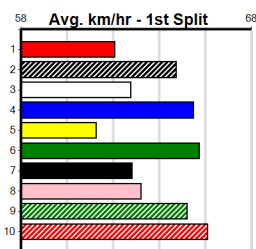

Sale
9
5:27PM

(VIC time)

FLYING COLOURS TRAVEL

Distance: 435m, Race Type: Mixed 6/7, Total Prizemoney: $2,925
1st: $1,950, 2nd: $600, 3rd: $300, 4th: $75

Watchdog Tips: ☐ ☐ ☐ ☐

Bet: ☐

LAKEVIEW JUDE [7]
F Bitch **May-23** Sire: LAKEVIEW WALTER Dam: DR. MADISON
Owner(s): Lakeview kennels (SYN), L Whelan, M Whelan, P Whelan Trainer: Harley Whelan (Metung)
Winning Distances: < 300m (0) 300 - 399m (0) 400 - 499m (1) 500 - 599m (0) 600 - 699m (0) > 700m (0)
Winning Weights: 29.4(1)

5th (6)	28.9	510	SLE	R1	26-Dec-24	29.62	28.22	12.00	SELECT KYRON (28.79)	M/444		9.23	$8.90	MH
4th (3)	29.2	435	SLE	R3	19-Jan-25	25.17	24.33	2.25L	TRENDY TOMMY (25.02)	M/544		5.35	$2.60	MH
2nd (3)	29.1	435	SLE	R1	24-Jan-25	24.97	24.22	0.50L	OMEGA PENNIE (24.94)	M/333		5.33	$2.60	M
4th (6)	29.5	435	SLE	R1	02-Feb-25	25.36	23.85	7.50L	PAW XANTIPPE (24.86)	S/866		5.45	$7.00	M
1st (1)	29.4	435	SLE	R2	28-Feb-25	24.56	24.16	3.75L	FANCY A COCO (24.81)	Q/111	SW	5.29	$1.70	M

Box History

Bx	1st	2nd	3rd	4th	5th	6th	7th	8th
1	1							
2								
3		1		1				
4								
5								
6					1	1		
7								
8								

Prize Best $2350.00
Starts 24.56(1)-28/2/25
Trk/Dts 5-1-1-0
APM 4-1-1-0
2231

SANTORINI BREEZE [7]
RBD Bitch **Dec-22** Sire: BARCIA BALE Dam: PARTY LIGHTS
Owner(s): L Weeks Trainer: Les Weeks (Tyabb)
Winning Distances: < 300m (0) 300 - 399m (1) 400 - 499m (0) 500 - 599m (0) 600 - 699m (0) > 700m (0)
Winning Weights: 29.7(1)

4th (8)	29.8	525	MEP	R2	13-Nov-24	30.95	29.96	15.00	SMOKIN' BILLY (29.96)	M/3444		5.36	$6.00	M
4= (6)	29.8	460	WGL	R1	19-Nov-24	26.92	25.67	18.00	LAMIA NONNA MIM (25.67)	M/665		6.73	$17.50	M
3rd (2)	30.2	400	WGL	R2	06-Feb-25	23.41	22.53	4.75L	TOLD YOU SO (23.08)	Q/33		8.57	$1.70	M
1st (4)	29.7	350	HVL	R4	25-Feb-25	19.67	19.21	0.05L	GRUMPY GERRIE (19.68)	M/1	SW	6.64	$6.60	M

Box History

Bx	1st	2nd	3rd	4th	5th	6th	7th	8th
1								
2				1				
3								
4	1							
5								
6					1			
7								
8						1		

Prize Best $1952.50
Starts FSH
Trk/Dts 4-1-0-1
APM 0-0-0-0
1908

DONKEY FLY [7]
BD Bitch **Jun-23** Sire: AUSSIE INFRARED Dam: SHE'S A BLAZIN'
Owner(s): A Hunter Trainer: Adam Hunter (Tanjil South)
Winning Distances: < 300m (0) 300 - 399m (0) 400 - 499m (1) 500 - 599m (0) 600 - 699m (0) > 700m (0)
Winning Weights: 30.2(1)

1st (1)	30.2	435	SLE	R1	28-Feb-25	24.77	24.16	5.50L	MINTER POWER (25.12)	Q/111	SW	5.32	$2.00	M

Box History

Bx	1st	2nd	3rd	4th	5th	6th	7th	8th
1	1							
2								
3								
4								
5								
6								
7								
8								

Prize Best $1680.00
Starts 24.77(1)-28/2/25
Trk/Dts 1-1-0-0
APM 1-1-0-0
1680