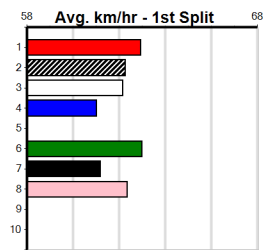

EUREKA CONCRETE

Distance: 450m, Race Type: Tier 3 - Grade 7, Total Prizemoney: $1,530
1st: $1,000, 2nd: $320, 3rd: $160, 4th: $50

Watchdog Tips:

Bet:

Form Box	Wgt	Dist	Track	Date	Time	BON	Margin	1st/2nd (Time)	PIR	Checked	Comment	WR	Split 1	S/P	Grade

1

PAW KARSON (NSW)[7]
RF Dog Mar-23 Sire: YOZO BALE Dam: QUINA BALE
Owner(s): B Wheeler Trainer: Robert Camilleri (Lara) ENG SHP 2025-03-06
Winning Distances: < 300m (0) 300 - 399m (0) 400 - 499m (1) 500 - 599m (0) 600 - 699m (0) > 700m (0)
Winning Weights: 31.8(1)

6th (4)	32.6	390	WBL	R1	28-Dec-24	23.11	22.02	4.50L CANYA KELSEY (22.81)	S/34				9.00	$4.50 M
4th (3)	32.3	400	GEL	R3	24-Jan-25	23.72	22.24	13.00 COUNT THE STARS (22.87)	S/55				8.82	$4.00 M
2nd (7)	31.9	390	WBL	R3	03-Feb-25	22.72	22.16	0.50L PANAMA REBEL (22.69)	S/32				8.75	$3.80 M
2nd (3)	32.0	390	SHP	R3	06-Feb-25	22.83	22.15	5.50L FOXY JAY (22.44)	S/43				9.00	$3.90 T3-M
3rd (5)	31.8	410	HOR	R1	14-Feb-25	23.88	23.08	6.00L PAW VERITY (23.46)	M/43				10.61	$10.80 M
1st (8)	31.8	435	SLE	R4	19-Feb-25	24.84	24.59	3.25L HANNA'S AVATAR (25.05)	M/311		SW		5.42	$2.30 M
2nd (7)	31.8	390	BAL	R9	27-Feb-25	22.64	22.09	2.00L PAW HULL (22.51)	M/62				8.72	$3.10 T3-7
3rd (4)	31.6	450	SHP	R7	06-Mar-25	26.17	25.45	2.50L ASTON HOOKED (26.00)	M/542				6.90	$6.40 T3-RW

Last 3 wins NOT included above

Bx	1st	2nd	3rd	4th	5th	6th	7th	8th
1								
2								
3		1		1				
4			1			1		
5			1					
6								
7		2						
8	1							

Prize Best	$2495.00
Starts	FSTD
Trk/Dts	8-1-3-2
APM	0-0-0-0
	2416

2

NICK'S MATE [7]
BK Dog Jul-22 Sire: BEAST UNLEASHED Dam: MEPUNGA FAME
Owner(s): P Jorgensen Trainer: Peter Knott (Carnegie)
Winning Distances: < 300m (0) 300 - 399m (1) 400 - 499m (0) 500 - 599m (0) 600 - 699m (0) > 700m (0)
Winning Weights: 31.1(1)

3rd (1)	31.6	390	SHP	R3	02-Jan-25	23.01	22.20	8.00L PAW CALGARY (22.47)	S/77				8.96	$5.00 T3-M
1st (2)	31.1	390	SHP	R2	09-Jan-25	22.65	22.20	2.00L CROWIE UNLEASHED	M/31				8.80	$3.60 M
4th (4)	30.5	425	BEN	R9	15-Jan-25	24.55	24.09	4.50L KEY PILLARS (24.24)	M/633				6.75	$24.70 7
2nd (5)	30.4	425	BEN	R11	22-Jan-25	24.70	24.31	2.00L REWRITTEN (24.56)	M/111		V10		6.58	$2.50 7
7th (1)	30.5	390	SHP	R9	13-Feb-25	22.94	22.15	9.00L ROCKLANDS IMPALA (22.31)	S/66				8.88	$3.10 7
6th (8)	30.8	390	SHP	R10	20-Feb-25	23.18	22.21	13.00 LISSY LOULOU (22.29)	S/56				8.76	$9.30 T3-7
4th (2)	31.2	390	SHP	R9	27-Feb-25	23.20	22.17	9.50L ASTON FULHAM (22.55)	M/74				8.98	$9.50 T3-RW
4th (3)	30.6	400	GEL	R4	04-Mar-25	23.19	22.60	3.5L KATHLEN'S ENTITY (22.96)	S/54				8.73	$14.70 7

Last 3 wins NOT included above

Bx	1st	2nd	3rd	4th	5th	6th	7th	8th
1			1					1
2	1			1				
3				2				
4		1	1					
5		1	1		1			
6				1				
7								
8							1	

Prize Best	$2200.00
Starts	FSTD
Trk/Dts	13-1-1-3
APM	0-0-0-0
	1619