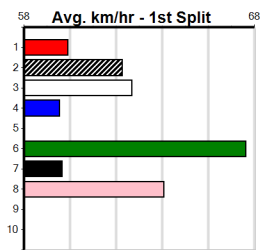

14 RACES TODAY

Distance: 390m, Race Type: Tier 3 - Maiden, Total Prizemoney: $1,530
1st: $1,000, 2nd: $320, 3rd: $160, 4th: $50

Watchdog Tips: ☐ ☐ ☐ ☐ ☐ **Bet:** ☐

ATOMIC DIVA [M]
BK Bitch Sep-22 Sire: HARD STYLE RICO Dam: COLOURFUL PAST
Owner(s): H Boehmke Trainer: Thomas Boehmke (Nareewillock)
Winning Distances: < 300m (0) 300 - 399m (0) 400 - 499m (0) 500 - 599m (0) 600 - 699m (0) > 700m (0)
Winning Weights:

Box	1st	2nd	3rd	4th	5th	6th	7th	8th
1	1	1						
2					1			
3						1		
4							1	
5								1
6			2		1	1		
7	1							
8						1		

Prize Best $1225.00
Starts 23.02(2)-10/2/25
Trk/Dts 15-0-2-1
APM 2-0-0-0
460

BLAZING GEORGIE [M]
BK Dog Nov-22 Sire: SHIMA SHINE Dam: WHITE AMBUSH
Owner(s): J Hooke Trainer: Wayne Hooke (Wellsford)
Winning Distances: < 300m (0) 300 - 399m (0) 400 - 499m (0) 500 - 599m (0) 600 - 699m (0) > 700m (0)
Winning Weights:

Box	1st	2nd	3rd	4th	5th	6th	7th	8th
1					1			
2			1	1		1		
3								
4							1	
5								
6			1					
7								1
8								

Prize Best $410.00
Starts FSH
Trk/Dts 7-0-0-1
APM 0-0-0-0
246

SHIMA SUNSET [M]
RF Dog Apr-23 Sire: FERNANDO BALE Dam: SHIMA GLOW
Owner(s): T Kennedy-harris Trainer: Luke Harris (Devon Meadows)
Winning Distances: < 300m (0) 300 - 399m (0) 400 - 499m (0) 500 - 599m (0) 600 - 699m (0) > 700m (0)
Winning Weights:

Box	1st	2nd	3rd	4th	5th	6th	7th	8th
1								1
2								
3								1
4	1			1				
5						1	1	1
6		1			1			
7		2			1		1	
8						1		

Prize Best $1480.00
Starts 22.97(7)-3/3/25
Trk/Dts 14-0-4-0
APM 1-0-1-0
1416

TAKE A LYNX [M]
BD Dog Aug-22 Sire: ORSON ALLEN Dam: DAVA SUPREME
Owner(s): DIRTY RATS TWO (SYN), S Jack, S Burke Trainer: Shane Jack (Dalmore)
Winning Distances: < 300m (0) 300 - 399m (0) 400 - 499m (0) 500 - 599m (0) 600 - 699m (0) > 700m (0)
Winning Weights:

Box	1st	2nd	3rd	4th	5th	6th	7th	8th
1								
2						1		
3								
4							1	
5								
6								
7								
8								1

Prize Best $0.00
Starts FSH
Trk/Dts 3-0-0-0
APM 0-0-0-0
0

*** VACANT BOX ***
Sire: Dam: Trainer:
Owner(s):
Winning Distances: < 300m (0) 300 - 399m (0) 400 - 499m (0) 500 - 599m (0) 600 - 699m (0) > 700m (0)
Winning Weights: Box History

1

2

3

4

5