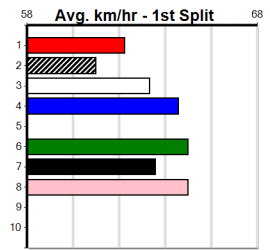

SOUTHERN SHEETMETAL

Distance: 390m, Race Type: Grade 5 T3, Total Prizemoney: $1,530
1st: $1,000, 2nd: $320, 3rd: $160, 4th: $50

Watchdog Tips: [ ] [ ] [ ] [ ] Bet: [ ]

Form Box Wgt Dist Track Date Time BON Margin 1st/2nd (Time) PIR Checked Comment WR Split 1 S/P Grade

PAW JANELLE (NSW)[5]
FBD Bitch Jul-22 Sire: FERNANDO BALE Dam: DYNA KELLY
Owner(s): R Weightman
Trainer: Robert Weightman (Haddon)
Winning Distances: < 300m (0) 300 - 399m (1) 400 - 499m (2) 500 - 599m (0) 600 - 699m (0) > 700m (0)
Winning Weights: 25.9(2) 26.1(1)
Box History table and Prize Best Starts Trk/Dts APM

AVISWOOD (SA)[5]
BK Dog Feb-22 Sire: DYNA DOUBLE ONE Dam: RIGHT EXIT
Owner(s): P Pace
Trainer: Paul Pace (Scarsdale)
Winning Distances: < 300m (0) 300 - 399m (2) 400 - 499m (4) 500 - 599m (0) 600 - 699m (0) > 700m (0)
Winning Weights: 31.5(2) 31.7(1) 32.8(1) 33.2(1) 33.3(1)
Box History table and Prize Best Starts Trk/Dts APM

MORAINE BALOO [5]
RBD Dog Nov-20 Sire: RAW ABILITY Dam: STRONGBETH
Owner(s): J Clarke
Trainer: Jack Clarke (Creswick)
Winning Distances: < 300m (0) 300 - 399m (6) 400 - 499m (10) 500 - 599m (0) 600 - 699m (0) > 700m (0)
Winning Weights: 32.7(3) 32.8(1) 33.0(5) 33.1(3) 33.2(1) 33.4(2) 33.7(1)
Box History table and Prize Best Starts Trk/Dts APM

ZIPPING VELMA (NSW)[5]
RF Bitch Dec-22 Sire: ASTON RUPEE Dam: ZIPPING MAGDA
Owner(s): S Collyer
Trainer: Robert Camilleri (Lara)
ENG SHP 2025-03-06
Winning Distances: < 300m (0) 300 - 399m (3) 400 - 499m (0) 500 - 599m (0) 600 - 699m (0) > 700m (0)
Winning Weights: 27.2(1) 27.7(2)
Box History table and Prize Best Starts Trk/Dts APM

*** VACANT BOX ***
Sire: Dam:
Owner(s):
Trainer:
Winning Distances: < 300m (0) 300 - 399m (0) 400 - 499m (0) 500 - 599m (0) 600 - 699m (0) > 700m (0)
Winning Weights:
Box History

1

2

3

4

5