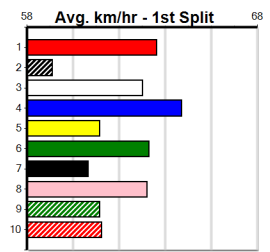

TUDOR ELECTRICAL

Distance: 390m, Race Type: Tier 3 - Grade 6, Total Prizemoney: $1,530
1st: $1,000, 2nd: $320, 3rd: $160, 4th: $50

Watchdog Tips:

Bet:

Form Box	Wgt	Dist	Track	Date	Time	BON	Margin	1st/2nd (Time)	PIR	Checked	Comment	WR	Split 1	S/P	Grade

1 POPPY RICK [6]
BK Dog Aug-22 Sire: FERAL FRANKY Dam: STEPPING
Owner(s): R Boehm Trainer: Richard Boehm (Painswick)
Winning Distances: < 300m (0) 300 - 399m (1) 400 - 499m (1) 500 - 599m (0) 600 - 699m (0) > 700m (0)
Winning Weights: 32.2(1) 32.3(1)

3rd (6)	32.2	425	BEN	R10	18-Dec-24	24.48	24.15	2.50L GRANNIE MAY (24.32)	M/322	.	.	.	6.78	$11.50	T3-6
4th (1)	32.3	390	BAL	R14	24-Dec-24	22.69	22.09	3.5L MINH JACK (22.44)	M/33	.	.	.	8.54	$1.80	T3-6
5th (2)	32.4	410	HOR	R3	27-Dec-24	24.26	23.28	10.00 LEONESSA (23.58)	M/44	.	SW	.	10.72	$21.40	6G
4th (8)	32.9	390	BAL	R2	06-Jan-25	23.30	22.43	11.00 CRAIG KEEPING (22.56)	S/44	.	.	.	8.70	$3.70	T3-6
3rd (1)	32.4	425	BEN	R10	15-Jan-25	24.83	24.09	6.00L BOROUGH BOUND (24.42)	M/223	.	.	.	6.82	$4.30	6G
3rd (3)	32.6	410	HOR	R3	28-Jan-25	23.83	22.92	4.25L PAW QUANDA (23.55)	M/33	.	.	.	10.42	$20.80	X67
8th (1)	32.0	425	BEN	R2	31-Jan-25	25.21	23.54	13.00 FINANCIAL NEWS (24.31)	M/888	.	V10	.	6.77	$52.60	X67
5th (8)	32.6	410	HOR	R3	18-Feb-25	24.18	22.87	8.00L SOLAR JESSIE (23.65)	M/35	.	.	.	10.60	$44.60	X67

Last 3 wins NOT included above

1st (4)	32.3	390	BAL	R1	21-Oct-24	22.39	22.03	5.00L GOES UNPUNISHED (22.73)	Q/11	.	SW	.	8.56	$5.50	T3-M
1st (1)	32.2	425	BEN	R9	27-Nov-24	24.33	24.03	0.50L GREEDY RICH (24.37)	M/111	.	.	.	6.61	$4.60	T3-7

Box History

Bx	1st	2nd	3rd	4th	5th	6th	7th	8th
1	1	2	1	1	1			1
2								
3			1		1			1
4	1							
5			1					
6			1			1		
7		1		1			1	
8				2	2			

Prize Best Starts Trk/Dts APM

Prize		$3965.00
Best	22.39(4)-21/10/24	
Starts	21-2-3-4	
Trk/Dts	8-1-2-0	
APM	2117