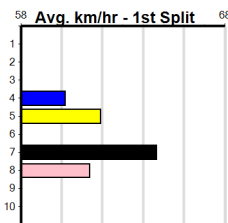

SPORTSBET HT1

Distance: 515m, Race Type: Maiden Heat, Total Prizemoney: $2,860
1st: $1,900, 2nd: $590, 3rd: $295, 4th: $75

1
6:46PM
(VIC time)

DOONGALLA BAGGER (5) was placed behind a fast one at Warragul two starts back and on that effort looks hard to beat. GALENTO (1) is a well bred type in good hands and is expected to have plenty of support on debut.

Watchdog Tips: **5** **1** **8** **2** **Bet:** **Win 5**

Form	Box	Weight	Dist	Track	Date	Time	BON	Margin	1st/2nd (Time)	PIR	Checked	Comment	W/R	Split 1	S/P	Grade	
1																	
GALENTO [M] <i>Bred to have talent, in good hands, watch betting.</i>																	
BK	D				Aug-23		FERNANDO BALE										
Trainer: Paul Galea (Melton West) BLACK ROBIN $3.00																	
Owner(s): BEST BET (SYN), P Galea, F Spiteri																	
<table border="1"> <thead> <tr><th colspan="8">Winning Boxes</th></tr> <tr><th>1</th><th>2</th><th>3</th><th>4</th><th>5</th><th>6</th><th>7</th><th>8</th></tr> </thead> <tbody> <tr><td>Prize</td><td></td><td></td><td></td><td></td><td></td><td></td><td></td><td>$0</td></tr> <tr><td>Best</td><td></td><td></td><td></td><td></td><td></td><td></td><td></td><td>FSH</td></tr> <tr><td>Starts</td><td></td><td></td><td></td><td></td><td></td><td></td><td></td><td>0-0-0-0</td></tr> <tr><td>Trk/Dst</td><td></td><td></td><td></td><td></td><td></td><td></td><td></td><td>0-0-0-0</td></tr> <tr><td>APM</td><td></td><td></td><td></td><td></td><td></td><td></td><td></td><td>$0</td></tr> </tbody> </table>																	
2																	
IT'S MIKADO TIME [M] <i>Bred to have early burn, betting best guide.</i>																	
BK	D				Jun-23		KOBLENZ										
Trainer: Paul Jones (Hoddles Creek) JUST ONE MOMENT $5.00																	
Owner(s): J AND J (SYN), M Barber, P Jones																	
<table border="1"> <thead> <tr><th colspan="8">Winning Boxes</th></tr> <tr><th>1</th><th>2</th><th>3</th><th>4</th><th>5</th><th>6</th><th>7</th><th>8</th></tr> </thead> <tbody> <tr><td>Prize</td><td></td><td></td><td></td><td></td><td></td><td></td><td></td><td>$0</td></tr> <tr><td>Best</td><td></td><td></td><td></td><td></td><td></td><td></td><td></td><td>FSH</td></tr> <tr><td>Starts</td><td></td><td></td><td></td><td></td><td></td><td></td><td></td><td>0-0-0-0</td></tr> <tr><td>Trk/Dst</td><td></td><td></td><td></td><td></td><td></td><td></td><td></td><td>0-0-0-0</td></tr> <tr><td>APM</td><td></td><td></td><td></td><td></td><td></td><td></td><td></td><td>$0</td></tr> </tbody> </table>																	
3																	
*** VACANT BOX ***																	
Trainer:																	
Owner(s):																	
4																	
BUG ME MORE [M] <i>Soundly beaten in all 4 runs, hard to have.</i>																	
WBK	B				Feb-23		LOTS OF CHATTER										
Trainer: Graeme Jose (Catani) YOU BUG ME $16.00																	
Owner(s): T Jose																	
<table border="1"> <thead> <tr><th colspan="8">Winning Boxes</th></tr> <tr><th>1</th><th>2</th><th>3</th><th>4</th><th>5</th><th>6</th><th>7</th><th>8</th></tr> </thead> <tbody> <tr><td>Prize</td><td></td><td></td><td></td><td></td><td></td><td></td><td></td><td>$50.00</td></tr> <tr><td>Best</td><td></td><td></td><td></td><td></td><td></td><td></td><td></td><td>FSH</td></tr> <tr><td>Starts</td><td></td><td></td><td></td><td></td><td></td><td></td><td></td><td>4-0-0-0</td></tr> <tr><td>Trk/Dst</td><td></td><td></td><td></td><td></td><td></td><td></td><td></td><td>0-0-0-0</td></tr> <tr><td>APM</td><td></td><td></td><td></td><td></td><td></td><td></td><td></td><td>$50</td></tr> </tbody> </table>																	
5																	
DOONGALLA BAGGER [M] <i>Placed behind a fast one 2 runs back, go close.</i>																	
BK	D				Nov-22		BERNARDO										
Trainer: Lorraine Langley (Pakenham) ASHBY MAYHEM $5.50																	
Owner(s): J Daffy																	
<table border="1"> <thead> <tr><th colspan="8">Winning Boxes</th></tr> <tr><th>1</th><th>2</th><th>3</th><th>4</th><th>5</th><th>6</th><th>7</th><th>8</th></tr> </thead> <tbody> <tr><td>Prize</td><td></td><td></td><td></td><td></td><td></td><td></td><td></td><td>$595.00</td></tr> <tr><td>Best</td><td></td><td></td><td></td><td></td><td></td><td></td><td></td><td>30.98</td></tr> <tr><td>Starts</td><td></td><td></td><td></td><td></td><td></td><td></td><td></td><td>6-0-1-0</td></tr> <tr><td>Trk/Dst</td><td></td><td></td><td></td><td></td><td></td><td></td><td></td><td>1-0-0-0</td></tr> <tr><td>APM</td><td></td><td></td><td></td><td></td><td></td><td></td><td></td><td>$595</td></tr> </tbody> </table>																	
6																	
*** VACANT BOX ***																	
Trainer:																	
Owner(s):																	
7																	
GRAND CASSIAN [M] <i>Can show early burn but does get tired, place bes</i>