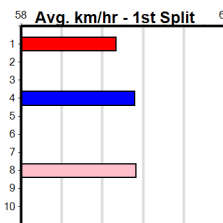

# SPORTSBET HT3

Distance: 515m, Race Type: Maiden Heat, Total Prizemoney: \$2,860  
 1st: \$1,900, 2nd: \$590, 3rd: \$295, 4th: \$75