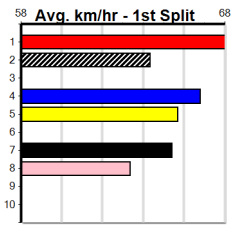

MEXICAN GOLF MADNESS @ SANDOWN

10

10:07PM

(VIC time)

Distance: 595m, Race Type: Mixed 4/5, Total Prizemoney: $4,445
1st: $2,990, 2nd: $920, 3rd: $460, 4th: $75

UTRILLO BALE (1) holds a class edge and from her favourite draw she looks the best bet on the program. DEWANA FERNANDO (4) is a veteran chaser still racing at a high level and his overall race record indicates he is rarely far away.

Watchdog Tips:

1

4

7

5

Bet:

Win 1