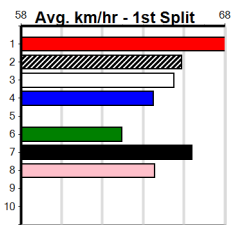

LAUNCHING PAD QUALIFIER HT3

Distance: 515m, Race Type: Restricted Win Heat, Total Prizemoney: $3,340
1st: $2,230, 2nd: $690, 3rd: $345, 4th: $75

ASTON RAYNER (1) is armed with explosive early speed and would have trailed here in preparation for this race. HERA (2) is a talented speedster who is now in the care of the Greenough kennels and is expected to fire.

Watchdog Tips: 1 2 3 6 Bet: Box Quinella 1,2 ($10 for 1000%)

Main table containing race details for horses 1 through 10. Each row includes horse name, trainer, date, track, time, BONA, Margin, 1st/2nd (Time), PIR, Checked, Comment, W/R, Split 1, S/P, Grade, and a 'Winning Boxes' table with columns 1-8 and rows for Prize, Best, Starts, Trk/Dst, and APM.