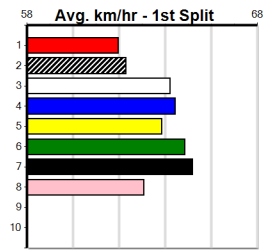

FARREL'S (1-3 WINS)

Distance: 515m, Race Type: Restricted Win, Total Prizemoney: $3,340
1st: $2,230, 2nd: $690, 3rd: $345, 4th: $75

LAMP POST (5) produced back to back top runs here last months and on the strength of that form would be hard to beat. MONEY PALACE (3) can settle on the speed and is rarely far away in this class. CANYA BOLT (2) looks a promising type.

Watchdog Tips: **5** **3** **2** **6** **Bet:** Box Quinella 2,3,5 ($10 for 333.33%)

1

SPICY SEDUCTION [7] **Only race win was in steady time, tough ask.** **$41.00**

BK Bitch Jul-23 Sire: ASTON RUPEE Dam: LAVISH DIAMOND Trainer: Rosalie Kerr (Caldermeade)

Owner(s): D Kerr
Winning Distances: < 300m (0) 300 - 399m (1) 400 - 499m (0) 500 - 599m (0) 600 - 699m (0) > 700m (0)
Winning Weights: 28.4(1)

Run	Pos	Wgt	Dist	Track	Date	Time	Margin	1st/2nd (Time)	PIR	Checked	Comment	WR	Split 1	S/P	Grade
4th (3)	28.8	400	WGL	R1	21-Jan-25	23.11	22.41	2.25L CANYA ONSLAUGHT (22.95)	S/54	.	.	.	8.76	$21.50	MH
6th (8)	28.7	400	WGL	R3	31-Jan-25	23.59	22.29	12.00 HERE COMES JOJO (22.80)	S/66	.	.	.	8.77	$8.70	M
2nd (2)	28.3	400	WGL	R1	04-Feb-25	23.12	22.36	5.50L WINIFRED MARY (22.76)	S/74	.	.	.	8.79	$6.90	M
1st (4)	28.4	390	BAL	R1	10-Feb-25	22.65	22.09	0.25L ASTON ZELDA (22.66)	M/22	.	SW	.	8.62	$2.90	T3-M
3rd (5)	28.5	460	WGL	R9	13-Feb-25	27.09	25.95	5.50L LAKEVIEW APRIL (26.70)	M/343	.	.	.	6.78	$4.80	T3-RW
6th (4)	28.5	425	BEN	R11	19-Feb-25	24.41	23.72	10.00 DOONGALLA NOMES (23.72)	M/888	.	SW	.	6.73	$26.00	X67
3rd (4)	28.4	450	SHP	R5	24-Feb-25	25.96	24.90	10.00 SHARAPOVA STAR (25.28)	M/444	.	.	.	6.91	$32.20	SH
6th (1)	28.6	450	SHP	R6	03-Mar-25	26.03	24.87	14.00 SHARAPOVA STAR (25.09)	S/888	.	.	.	7.01	$86.60	SF

Last 3 wins NOT included above

Box History

Bx	1st	2nd	3rd	4th	5th	6th	7th	8th
1								
2		1						
3								
4	1		1				1	
5				1				
6								
7								
8							1	

Prize Best	$2100.00
Starts	FSH
Trk/Dts	8-1-1-2
APM	0-0-0-0
	1981

2

CANYA BOLT (NSW)[7] **Powerful type, shows promise, major player.** **$2.80**

BK Dog May-23 Sire: BERNARDO Dam: OPAL ROCKS Trainer: Jessica Hopkins (Junction Village)

Owner(s): Take Us To The Promise Land (SYN), F Cremona, V Rose, J Hopkins, T Maynard, N Lalli, J Maskie
Winning Distances: < 300m (0) 300 - 399m (0) 400 - 499m (0) 500 - 599m (1) 600 - 699m (0) > 700m (0)
Winning Weights: 33.7(1)

Run	Pos	Wgt	Dist	Track	Date	Time	Margin	1st/2nd (Time)	PIR	Checked	Comment	WR	Split 1	S/P	Grade
3rd (6)	34.3	515	SAP	R2	02-Dec-24	30.08	29.53	1.75L SO YOU ASSUME (29.97)	M/4222	.	.	.	5.32	$2.10	M
3rd (7)	34.1	460	WGL	R1	18-Feb-25	26.17	25.53	4.75L SPICY VIKING (25.85)	Q/333	.	.	.	6.62	$1.70	M
5th (3)	34.0	515	SAP	R1	24-Feb-25	30.27	29.31	12.00 UNIVERSITY (29.48)	M/7755	.	.	.	5.48	$4.70	M
1st (6)	33.7	515	SAP	R1	03-Mar-25	30.07	29.40	3.75L TACTICIAN (30.32)	M/8411	.	SW	.	5.36	$1.60	M

Last 3 wins NOT included above

Box History

Bx	1st	2nd	3rd	4th	5th	6th	7th	8th
1								
2								
3						1		
4								
5								
6	1							
7			1					
8								

Prize Best	$2455.00
Starts	30.07(6)-3/3/25
Trk/Dts	4-1-0-2
APM	3-1-0-1
	2337