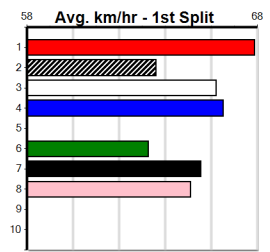

LAUNCHING PAD QUALIFIER HT2

6

8:40PM

(VIC time)

Distance: 515m, **Race Type:** Restricted Win Heat, **Total Prizemoney:** $3,340
1st: $2,230, **2nd:** $690, **3rd:** $345, **4th:** $75

TRIBECA (1) looks the real deal and he can land on the arm and run around the 29.30 mark.
DOONGALLA JESSIE (4) continues to get faster with each run and can pressure the top elect early.
MARRAKESH (7) has been placed at Group 2 level.

Watchdog Tips: **1** **4** **7** **8** **Bet:** Trifecta 1/4,7,8/4,7,8 ($10 - 166.67%)

Form Box	Wgt	Dist	Track	Date	Time	BON	Margin	1st/2nd (Time)	PIR	Checked	Comment	WR	Split 1	S/P	Grade	
1	TRIBECA [5] Potential star, will run elite time out in front.															
	BK Dog			Jan-23			Sire: ASTON RUPEE			Dam: ELEVATED			$1.40			
	Owner(s): A Manolitis															
	Trainer: Brooke Ennis (Avalon)															
	Winning Distances: < 300m (0) 300 - 399m (0) 400 - 499m (0) 500 - 599m (3) 600 - 699m (0) > 700m (0)															
	Winning Weights: 35.3(1) 35.5(2)															
	2nd (6)	35.2	450	BAL	R4	15-Jan-25	25.50	24.96	3.5L WYONG DALLAS (25.27)	M/222	.	.	.	6.58	$2.10	MH
	2nd (2)	35.1	450	BAL	R1	22-Jan-25	25.44	25.06	1.75L WATCH ME EXPLODE (25.33)	M/223	.	.	.	6.55	$7.10	MF
	1st (3)	35.3	525	MEP	R1	05-Feb-25	29.93	29.93	15.00 TOMMY SPARKLE (30.92)	Q/1111	.	SW	.	5.03	$1.90	MH
	1st (3)	35.5	525	MEA	R1	15-Feb-25	29.72	29.72	7.50L HOT NANU (30.24)	Q/1111	.	SW	.	5.04	$1.30	MSF
1st (5)	35.5	525	MEA	R2	22-Feb-25	29.96	29.61	1.5L ETHANOL SECRET (30.05)	Q/1111	.	SW	.	5.05	$1.50	MF	
Last 3 wins NOT included above																
Prize Best $37920.00																
Starts FSH 5-3-2-0																
Trk/Dts 0-0-0-0																
APM 25696																

Form Box	Wgt	Dist	Track	Date	Time	BON	Margin	1st/2nd (Time)	PIR	Checked	Comment	WR	Split 1	S/P	Grade	
2	SO YOU ASSUME [5] Nice win last start but find this much harder.															
	RBD Dog			Mar-23			Sire: FERNANDO BALE			Dam: DIAMANTINA ROSE			$21.00			
	Owner(s): CHAMPAGNE PTN (SYN), S Smith, A Langton															
	Trainer: Angela Langton (Anakie)															
	Winning Distances: < 300m (0) 300 - 399m (0) 400 - 499m (0) 500 - 599m (3) 600 - 699m (0) > 700m (0)															
	Winning Weights: 31.6(1) 31.8(1) 31.9(1)															
	7th (3)	31.9	460	GEL	R5	14-Jan-25	26.62	25.58	14.00 HURRICANE BERT (25.66)	M/277	.	.	.	6.63	$13.50	X67
	4th (5)	31.7	515	SAP	R9	20-Jan-25	30.23	29.40	6.00L LUCKY LISA (29.83)	S/5444	.	.	.	5.31	$9.80	6G
	3rd (7)	31.4	460	GEL	R5	28-Jan-25	26.33	25.81	6.50L CHATTANOOGA (25.89)	S/563	.	.	.	6.77	$12.90	6G
	5th (7)	31.5	525	MEP	R9	12-Feb-25	30.72	29.86	7.50L HONEY BUNNY (30.22)	S/4665	.	.	.	5.22	$11.80	X67
3rd (5)	31.6	515	SAP	R3	17-Feb-25	30.04	29.36	7.50L PAW WAVERLY (29.54)	S/5444	.	.	.	5.32	$10.40	6G	
3rd (1)	31.9	515	SAP	R9	24-Feb-25	29.82	29.31	0.25L DOONGALLA NOMES (29.80)	M/3333	.	.	.	5.15	$7.50	6G	
2nd (4)	31.8	460	GEL	R7	01-Mar-25	26.06	25.77	2.25L ASTON PRATT (25.91)	M/532	.	.	.	6.79	$6.20	X67	
1st (2)	31.9	525	MEP	R4	05-Mar-25	30.39	30.09	1.00L SHIMA BALLAD (30.46)	M/3222	.	.	.	5.30	$4.50	6G	
Last 3 wins NOT included above																
1st (3)	31.6	515	SAP	R2	02-Dec-24	29.97	29.53	1.00L ONE WORD ANSWER (30.04)	M/1111	.	.	.	5.21	$5.30	M	
1st (1)	31.8	515	SAP	R2	30-Dec-24	29.83	29.30	1.25L READY TO STAGGER (29.92)	M/2111	.	.	.	5.19	$1.90	7	
Prize Best $8445.00																
Starts 29.82(1)-24/2/25																
Trk/Dts 16-3-2-3																
APM 7-2-0-2 6548