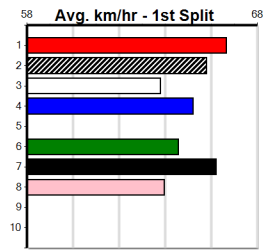

LAUNCHING PAD QUALIFIER HT4

8

9:21PM

(VIC time)

Distance: 515m, Race Type: Restricted Win Heat, Total Prizemoney: $3,340
1st: $2,230, 2nd: $690, 3rd: $345, 4th: $75

DOONGALLA ROCKET (2) smashed the magical 25 second barrier at Ballarat last start and a repeat effort would see him winning. ZAMBORA BLISS (4) is three wins from just four starts which includes a speedy 29.60 win here. JULY SHE LIED (1) has her draw.

Watchdog Tips: **2** **4** **1** **3** **Bet:** **Trifecta 2,4/1,2,4/1,2,3,4 ($10 - 125%)**

1

JULY SHE LIED [5] **Drawn to show her best, major player.** **$7.00**

BK Bitch Feb-23 **Sire: BEAST UNLEASHED** **Dam: MADE ME BLIND** **Trainer: Andrew Paraskevas (Pearcedale)**

Owner(s): SPARKLE AND FADE (SYN), J Paraskevas, A Paraskevas

Winning Distances: < 300m (0) 300 - 399m (0) 400 - 499m (0) 500 - 599m (3) 600 - 699m (0) > 700m (0)

Winning Weights: 28.7(1) 28.8(1) 28.9(1)

Pos	Draw	Wgt	Dist	Track	Date	Time	BON	Margin	1st/2nd (Time)	PIR	Checked	Comment	WR	Split 1	S/P	Grade
5th (6)	28.5	515	SAP	R2	25-Nov-24	30.28	29.49	9.00L	EXTREME WHEELS (29.67)	M/7555	.	.	.	5.31	$4.10	MSF
1st (1)	28.9	515	SAP	R4	09-Dec-24	29.85	29.54	1.75L	SLOW POKE (29.97)	Q/1111	.	.	.	5.09	$1.30	X67H
1st (5)	28.8	515	SAN	R3	19-Dec-24	29.60	29.48	4.25L	SLOW POKE (29.89)	M/1111	.	.	.	5.11	$3.10	X67F
3rd (2)	28.5	450	WBL	R7	28-Dec-24	25.35	25.17	2.00L	SPRITELY SIAN (25.21)	M/222	.	.	.	6.69	$4.10	SH
7th (6)	29.2	450	WBL	R6	04-Jan-25	25.66	24.96	9.00L	SHARAPOVA STAR (25.05)	M/866	.	SW	.	6.90	$14.00	SF
2nd (7)	29.2	410	HOR	R4	14-Feb-25	23.63	23.08	1.00L	MISS MELEE (23.58)	S/25	.	.	.	10.38	$1.60	RW
2nd (2)	28.8	410	HOR	R11	28-Feb-25	23.20	22.89	4.50L	THIRTY SECONDS (22.89)	M/33	.	.	.	10.49	$3.30	X45
3rd (6)	29.0	525	MEP	R7	05-Mar-25	30.61	30.09	7.50L	WYONG DALLAS (30.09)	M/6444	.	.	.	5.22	$6.80	5

Last 3 wins NOT included above

Pos	Draw	Wgt	Dist	Track	Date	Time	BON	Margin	1st/2nd (Time)	PIR	Checked	Comment	WR	Split 1	S/P	Grade
1st (1)	28.7	515	SAP	R2	18-Nov-24	29.86	29.43	3.5L	NELL DEVERE (30.11)	Q/111	.	SW	.	5.13	$1.20	MH

Prize Best Starts Trk/Dts APM: $16070.00, 29.60(5)-19/12/24, 11-3-3-3, 4-3-0-0, 9324

2

DOONGALLA ROCKET [6] **Absolutely flew in Ballarat win, hard to beat** **$2.50**

BK Dog Jun-23 **Sire: HOOKED ON SCOTCH** **Dam: JOE'S DOLLY** **Trainer: Correy Grenfell (Anakie)**

Owner(s): P Onley

Winning Distances: < 300m (0) 300 - 399m (0) 400 - 499m (1) 500 - 599m (1) 600 - 699m (0) > 700m (0)

Winning Weights: 31.6(1) 31.7(1)

Pos	Draw	Wgt	Dist	Track	Date	Time	BON	Margin	1st/2nd (Time)	PIR	Checked	Comment	WR	Split 1	S/P	Grade
1st (6)	31.7	525	MEP	R2	05-Feb-25	30.32	29.93	4.50L	HOT NANU (30.63)	M/1111	.	SW	.	5.10	$3.40	MH
2nd (6)	31.7	525	MEA	R2	15-Feb-25	30.48	29.72	7.00L	LEGACY (30.01)	M/2222	.	.	.	5.16	$3.70	MSF
5th (2)	31.7	525	MEA	R2	22-Feb-25	30.84	29.61	13.00	TRIBECA (29.96)	M/6545	.	.	.	5.21	$7.20	MF
4th (5)	31.1	515	SAN	R1	27-Feb-25	30.09	29.13	9.00L	DOONGALLA DON (29.49)	M/4333	.	.	.	5.34	$3.30	X67
1st (4)	31.6	450	BAL	R10	04-Mar-25	24.92	24.92	6.50L	RAM RAID (25.36)	M/111	.	SW	.	6.49	$1.50	X67

Last 3 wins NOT included above

Prize Best Starts Trk/Dts APM: $5820.00, 30.09(5)-27/2/25, 5-2-1-0, 1-0-0-0, 5820