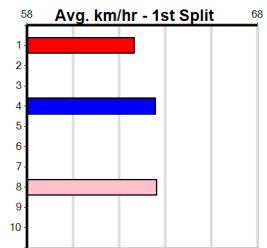

3

7:29PM

(VIC time)

Distance: 515m, Race Type: Maiden Heat, Total Prizemoney: $2,860
1st: $1,900, 2nd: $590, 3rd: $295, 4th: $75

DOONGALLA GYPSY (1) ran a top placing last start off a wide draw and looks a big chance to lead throughout off the gun draw here. STORM SISTER (2) and CANYA TERRY (7) are both well bred type and betting best guide to their chances.

Watchdog Tips: **1** **2** **7** **8** **Bet:** Box Trifecta 1,2,7,8 ($10 for 41.67%)

Box History

Form Box	Wgt	Dist	Track	Date	Time	BON	Margin	1st/2nd (Time)	PIR	Checked	Comment	WR	Split 1	S/P	Grade	
1	DOONGALLA GYPSY [M] $2.80															
	Top run last start, drawn to lead, hard to catch															
	BK Bitch Jul-23 Sire: BERNARDO Dam: HOLLY'S ENTITY Trainer: Correy Grenfell (Anakie)															
	Owner(s): P Onley															
	Winning Distances: < 300m (0) 300 - 399m (0) 400 - 499m (0) 500 - 599m (0) 600 - 699m (0) > 700m (0)															
	Winning Weights:															
	5th (3) 26.2 425 BEN R3 19-Feb-25 25.28 23.72 20.00 WALK WITH PRIDE (23.94) S/764 6.79 $2.00 MH															
	2nd (8) 26.5 450 BAL R4 04-Mar-25 25.67 24.92 0.75L MR. PERSUADER (25.62) M/222 6.69 $7.20 M															
	Last 3 wins NOT included above															
	<table border="1"> <caption>Box History</caption> <thead> <tr> <th>Bx</th> <th>1st</th> <th>2nd</th> <th>3rd</th> <th>4th</th> <th>5th</th> <th>6th</th> <th>7th</th> <th>8th</th> </tr> </thead> <tbody> <tr><td>1</td><td></td><td></td><td></td><td></td><td></td><td></td><td></td><td></td></tr> <tr><td>2</td><td></td><td></td><td></td><td></td><td></td><td></td><td></td><td></td></tr> <tr><td>3</td><td></td><td></td><td></td><td></td><td>1</td><td></td><td></td><td></td></tr> <tr><td>4</td><td></td><td></td><td></td><td></td><td></td><td></td><td></td><td></td></tr> <tr><td>5</td><td></td><td></td><td></td><td></td><td></td><td></td><td></td><td></td></tr> <tr><td>6</td><td></td><td></td><td></td><td></td><td></td><td></td><td></td><td></td></tr> <tr><td>7</td><td></td><td></td><td></td><td></td><td></td><td></td><td></td><td></td></tr> <tr><td>8</td><td></td><td></td><td></td><td></td><td></td><td></td><td></td><td></td></tr> <tr><td>8</td><td>1</td><td></td><td></td><td></td><td></td><td></td><td></td><td></td></tr> <tr><td>Prize Best</td><td></td><td></td><td></td><td></td><td></td><td>$520.00</td><td></td><td></td></tr> <tr><td>Starts</td><td></td><td></td><td></td><td></td><td></td><td>FSH</td><td></td><td></td></tr> <tr><td>Trk/Dts</td><td></td><td></td><td></td><td></td><td></td><td>2-0-1-0</td><td></td><td></td></tr> <tr><td>APM</td><td></td><td></td><td></td><td></td><td></td><td>0-0-0-0</td><td></td><td>520</td></tr> </tbody> </table>															
2	STORM SISTER [M] $4.50															
	Well bred type, in good hands, watch betting.															
	RF Bitch Mar-23 Sire: AUSSIE INFRARED Dam: VICKI'S QUEEN Trainer: Graeme Jose (Catani)															
	Owner(s): M Hughes															
	Winning Distances: < 300m (0) 300 - 399m (0) 400 - 499m (0) 500 - 599m (0) 600 - 699m (0) > 700m (0)															
	Winning Weights:															
	Last 3 wins NOT included above															
	<table border="1"> <caption>Box History</caption> <thead> <tr> <th>Bx</th> <th>1st</th> <th>2nd</th> <th>3rd</th> <th>4th</th> <th>5th</th> <th>6th</th> <th>7th</th> <th>8th</th> </tr> </thead> <tbody> <tr><td>1</td><td></td><td></td><td></td><td></td><td></td><td></td><td></td><td></td></tr> <tr><td>2</td><td></td><td></td><td></td><td></td><td></td><td></td><td></td><td></td></tr> <tr><td>3</td><td></td><td></td><td></td><td></td><td></td><td></td><td></td><td></td></tr> <tr><td>4</td><td></td><td></td><td></td><td></td><td></td><td></td><td></td><td></td></tr> <tr><td>5</td><td></td><td></td><td></td><td></td><td></td><td></td><td></td><td></td></tr> <tr><td>6</td><td></td><td></td><td></td><td></td><td></td><td></td><td></td><td></td></tr> <tr><td>7</td><td></td><td></td><td></td><td></td><td></td><td></td><td></td><td></td></tr> <tr><td>8</td><td></td><td></td><td></td><td></td><td></td><td></td><td></td><td></td></tr> <tr><td>Prize Best</td><td></td><td></td><td></td><td></td><td></td><td>$0</td><td></td><td></td></tr> <tr><td>Starts</td><td></td><td></td><td></td><td></td><td></td><td>FSH</td><td></td><td></td></tr> <tr><td>Trk/Dts</td><td></td><td></td><td></td><td></td><td></td><td>0-0-0-0</td><td></td><td></td></tr> <tr><td>APM</td><td></td><td></td><td></td><td></td><td></td><td>0-0-0-0</td><td></td><td>0</td></tr> </tbody> </table>															
	3	*** VACANT BOX ***														
		Sire: Dam: Trainer:														
Owner(s):																
Winning Distances: < 300m (0) 300 - 399m (0) 400 - 499m (0) 500 - 599m (0) 600 - 699m (0) > 700m (0)																
Winning Weights:																
Box History																
Last 3 wins NOT included above																
4		GINNY'S RUN (NSW)[M] $12.00														
		Steady placing last start in a weaker maiden, test														
		BK Bitch Jun-23 Sire: FERNANDO BALE Dam: BARCIA QUALITY Trainer: Ian Garland (Longlea)