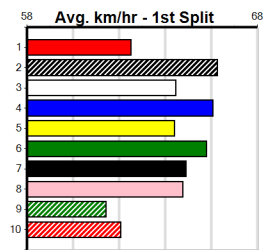

HOLE IN ONE HERE 27 MARCH

Distance: 515m, Race Type: Grade 5, Total Prizemoney: $3,340
1st: $2,230, 2nd: $690, 3rd: $345, 4th: $75

HIGHLAND DUKE (1) produced his best career win on Tuesday at Geelong when he ran down a smart type and from the gun draw looks a big show. BEAUTY BEST (4) has a race experience edge and ran a good placing here 3 starts back.

Watchdog Tips: **1** **4** **3** **5** Bet: Win 1

HIGHLAND DUKE [5] Super impressive at Geelong on Tuesday, go close $3.00
BK Dog Oct-22 Sire: JUNGLE DEUCE Dam: EBBY BRAE Trainer: Rosalie Kerr (Caldermeade)
Owner(s): M Drysdale
Winning Distances: < 300m (0) 300 - 399m (0) 400 - 499m (4) 500 - 599m (0) 600 - 699m (0) > 700m (0)
Winning Weights: 34.4(1) 34.6(1) 35.0(1) 36.0(1)
3rd (1) 35.5 460 WGL R6 16-Jan-25 26.21 25.68 4.25L HIGHWAY HOOLIGAN (25.93) M/344 . . . . 6.70 $6.70 5
7th (2) 35.5 525 MEP R10 22-Jan-25 30.86 29.86 6.50L HUMBLE ETHICS (30.42) M/5777 . . . . VO 5.27 $14.70 5
5th (4) 35.5 545 BAL R5 29-Jan-25 31.58 30.59 15.00 STOMPING (30.59) M/6655 . . . . . 7.02 $92.10 X45
2nd (4) 35.5 545 BAL R11 10-Feb-25 31.33 31.21 2.00L TADEN BALE (31.21) M/2222 . . . . . 6.81 $6.50 T3-5
7th (4) 35.8 595 SAN R5 13-Feb-25 35.04 34.36 10.00 PAW KILTER (34.36) Q/1124 . . . . . 9.19 $74.80 RW
7th (2) 35.2 460 WGL R6 20-Feb-25 26.72 25.95 9.50L MAY SO DREAMING (26.09) M/688 . . . . . 6.78 $5.80 5
7th (3) 35.0 460 GEL R6 25-Feb-25 26.70 26.18 6.50L ASTON BAMFORD (26.26) M/886 . . . . . 6.88 $13.00 T3-5
1st (7) 35.0 460 GEL R7 04-Mar-25 25.75 25.75 0.50L PAW REX (25.77) M/222 . . . . . 6.71 $4.10 5
Last 3 wins NOT included above
1st (1) 34.4 450 BAL R2 05-Aug-24 26.08 25.71 1.75L IVORY NARWHAL (26.20) M/321 . . . . SW 6.81 $3.70 T3-M
1st (2) 34.6 460 WGL R7 05-Sep-24 26.78 26.64 0.50L MAD KEV (26.82) M/423 . . . . SW 6.70 $12.40 X67
1st (5) 36.0 450 BAL R7 09-Dec-24 25.60 25.56 2.00L PAW IGNITE (25.72) M/222 . . . . SW 6.78 $29.80 T3-RW

NOCTILUCENT [5] Can challenge for the early lead, place. $8.50
BE Bitch Dec-21 Sire: BARCIA BALE Dam: PYROCUMULUS Trainer: Correy Grenfell (Anakie)
Owner(s): Fluffy Side Up (SYN), A Onley, P Onley
Winning Distances: < 300m (0) 300 - 399m (2) 400 - 499m (8) 500 - 599m (0) 600 - 699m (0) > 700m (0)
Winning Weights: 24.9(1) 26.2(1) 27.0(1) 27.2(1) 27.5(3) 27.6(1) 28.0(1) 28.2(1)
8th (5) 27.6 400 GEL R7 10-Jan-25 23.77 22.42 18.00 BORACAY STORM (22.51) M/88 . . . . . 8.73 $7.90 FFA
8th (4) 27.0 390 WBL R11 16-Jan-25 22.94 21.83 15.00 SOLAR SPECTRUM (21.94) M/68 . . . . . 8.81 $17.90 5
4th (6) 26.7 400 GEL R6 24-Jan-25 23.00 22.24 11.00 TALCOTT BALE (22.24) M/24 . . . . . 8.44 $51.90 X45
5th (8) 26.5 390 BAL R11 29-Jan-25 22.67 22.05 8.00L DAWNY BY NAME (22.14) S/65 . . . . . 8.66 $7.30 X45
1st (2) 26.2 400 GEL R12 07-Feb-25 22.84 22.49 0.75L MAC AND CHEESE (22.89) M/21 . . . . SW 8.44 $4.60 5
7th (7) 26.3 400 GEL R10 14-Feb-25 23.31 22.21 16.00 SERIAL STICKER (22.21) M/67 . . . . . 8.67 $21.00 X34
3rd (6) 26.0 500 BEN R6 19-Feb-25 28.54 28.07 7.00L SUNNYSIDE JO (28.07) Q/333 . . . . . 6.55 $11.20 5H
5th (1) 26.7 450 BAL R6 04-Mar-25 25.78 24.92 7.00L CANYA JIVE (25.31) Q/113 . . . . . 6.50 $18.50 X45
Last 3 wins NOT included above
1st (4) 27.2 400 GEL R6 27-Sep-24 22.52 22.22 0.10L ASTON KENNEDY (22.52) Q/11 . . . . . 8.27 $3.60 5
1st (5) 28.0 425 BEN R5 18-Oct-24 24.10 23.95 2.75L BOROUGHS SALTS (24.28) Q/111 . . . . . 6.42 $7.30 X45
1st (3) 28.2 450 SHP R7 28-Oct-24 25.35 25.13 1.25L PETE'S ENTITY (25.42) Q/111 . . . . SW . . . . 6.51 $9.40 SH