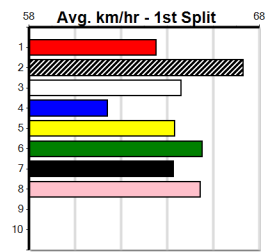

LAUNCHING PAD QUALIFIER HT1

Distance: 515m, Race Type: Restricted Win Heat, Total Prizemoney: $3,340
1st: $2,230, 2nd: $690, 3rd: $345, 4th: $75

PAW TORONTO (5) caught the eye last start at The Meadows in bringing up a hat-trick of wins and he just continues to get better with every run. FLEETWOOD EROS (2) can set the early tempo. COME FIND ME (3) has a good turn of speed once fully balanced

Watchdog Tips: 5 2 3 7 Bet: Win 5

SMOKIN' BILLY [5] Can explode soon after box rise, keep safe $6.00
Owner(s): S Van lieshout
Sire: HOOKED ON SCOTCH Dam: IT'S NOT FUN
Trainer: Ian Brown (Loch)
Box History table and prize details.

FLEETWOOD EROS [5] Big chance to lead here, each way value. $8.50
Owner(s): CHAMPAGNE PTN (SYN), S Smith, A Langton
Sire: FERNANDO BALE Dam: CIRCLE OF DREAMS
Trainer: Angela Langton (Anakie)
Box History table and prize details.

COME FIND ME [7] Consistent, up to this class, major player. $6.50
Owner(s): CHAMPAGNE PTN (SYN), S Smith, A Langton
Sire: ASTON RUPEE Dam: GO SEEK HEIDI
Trainer: Angela Langton (Anakie)
Box History table and prize details.

STAR STATUS [6] Racing well in weaker company, place best $14.00
Owner(s): SEE THE DREAM (SYN), S Buccilli, B Buccilli
Sire: BLACK MAGIC OPAL Dam: IMMUNITY
Trainer: Lyn Smith (Nambrok)
Box History table and prize details.

PAW TORONTO (NSW)[5] Continues to get faster with every race, go close $2.80
Owner(s): B Wheeler
Sire: JACKSLITTLETHING Dam: IDRIA BALE
Trainer: Daniel Gibbons (Avalon)
Box History table and prize details.