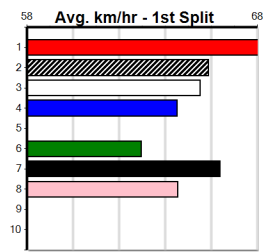

LAUNCHING PAD QUALIFIER HT3

7

9:00PM

(VIC time)

Distance: 515m, **Race Type:** Restricted Win Heat, **Total Prizemoney:** $3,340
1st: $2,230, **2nd:** $690, **3rd:** $345, **4th:** $75

ASTON RAYNER (1) is armed with explosive early speed and would have trailed here in preparation for this race. HERA (2) is a talented speedster who is now in the care of the Greenough kennels and is expected to fire.

Watchdog Tips: **1** **2** **3** **6** **Bet:** **Box Quinella 1,2 ($10 for 1000%)**

Box History

Form Box	Wgt	Dist	Track	Date	Time	BON	Margin	1st/2nd (Time)	PIR	Checked	Comment	WR	Split 1	S/P	Grade	
1	ASTON RAYNER [5] Explosive early, would have trailed here, go close $1.80															
	BD Dog			Apr-23			Sire: TOMMY SHELBY			Dam: ASTON MIRAGE			Trainer: Vicki Wisener (Devon Meadows)			
	Owner(s): R Borda															
	Winning Distances: < 300m (0) 300 - 399m (0) 400 - 499m (3) 500 - 599m (0) 600 - 699m (0) > 700m (0)															
	Winning Weights: 32.8(1) 33.1(1) 33.2(1)															
	1st	(8)	32.8	400	WGL	R1	24-Dec-24	22.62	22.19	4.50L	ROCK ON BUB (22.93)	M/11	.	.	8.28	$1.80 M
	1st	(8)	33.2	400	WGL	R9	31-Jan-25	22.40	22.29	6.50L	MIGHTY HEIGHTY (22.85)	M/11	.	.	8.24	$1.20 X67
	1st	(3)	33.1	400	WGL	R5	04-Feb-25	22.36	22.36	6.50L	CLYDE (22.81)	M/11	.	SW	8.19	$1.10 X67
	6th	(8)	32.8	450	BAL	R7	26-Feb-25	25.86	25.20	8.50L	SHANLYN SCOUT (25.30)	S/556	.	.	6.61	$1.50 5
	Last 3 wins NOT included above															
<table border="1"> <caption>Box History</caption> <thead> <tr> <th>Bx</th> <th>1st</th> <th>2nd</th> <th>3rd</th> <th>4th</th> <th>5th</th> <th>6th</th> <th>7th</th> <th>8th</th> </tr> </thead> <tbody> <tr><td>1</td><td></td><td></td><td></td><td></td><td></td><td></td><td></td><td></td></tr> <tr><td>2</td><td></td><td></td><td></td><td></td><td></td><td></td><td></td><td></td></tr> <tr><td>3</td><td>1</td><td></td><td></td><td></td><td></td><td></td><td></td><td></td></tr> <tr><td>4</td><td></td><td></td><td></td><td></td><td></td><td></td><td></td><td></td></tr> <tr><td>5</td><td></td><td></td><td></td><td></td><td></td><td></td><td></td><td></td></tr> <tr><td>6</td><td></td><td></td><td></td><td></td><td></td><td></td><td></td><td></td></tr> <tr><td>7</td><td></td><td></td><td></td><td></td><td></td><td></td><td></td><td></td></tr> <tr><td>8</td><td>2</td><td></td><td></td><td></td><td></td><td>1</td><td></td><td></td></tr> <tr><td>Prize Best</td><td colspan="8"></td></tr> <tr><td>Starts</td><td colspan="8"></td></tr> <tr><td>Trk/Dts</td><td colspan="8"></td></tr> <tr><td>APM</td><td colspan="8"></td></tr> </tbody> </table>																

Box History

2	HERA [5] Talented speedster, in good hands, main danger. $3.00															
	BD Bitch			Aug-22			Sire: BLACK MAGIC OPAL			Dam: PROMOTE			Trainer: Bradley Greenough (Pearcedale)			
	Owner(s): G Sproed															
	Winning Distances: < 300m (0) 300 - 399m (1) 400 - 499m (2) 500 - 599m (1) 600 - 699m (0) > 700m (0)															
	Winning Weights: 27.7(1) 28.5(1) 28.6(1) 28.9(1)															
	2nd	(5)	28.7	400	WAG	R4	25-Oct-24	23.24	23.08	0.10L	IN THE KLONDIKE (23.23)	.	.	.	5.58	$2.25 5
	1st	(7)	28.6	400	WAG	R6	04-Nov-24	22.91	22.91	3.75L	CHASIN' OPIE (23.18)	.	.	.	5.58	$1.75 5
	2nd	(3)	28.3	400	WAG	R5	22-Nov-24	23.19	22.94	3.5L	TIGGERLONG BINGO (22.94)	.	.	.	5.58	$3.40 5
	5th	(6)	28.2	525	WAG	R5	29-Nov-24	31.04	30.39	9.50L	FALSE WITNESS (30.39)	.	.	.	5.58	$4.60 5
	1st	(2)	27.7	520	WPK	R6	12-Dec-24	29.65	29.42	3.00L	MAKE THEM CRY (29.87)	211	211	5.43	$14.00 5H	
5th	(6)	28.2	520	WPK	R4	21-Dec-24	30.74	29.26	9.00L	INVITATIONS ONLY (30.13)	223	223	5.52	$6.00 5F		
4th	(8)	28.3	520	WPK	R7	02-Jan-25	30.29	29.67	4.25L	WELLNESS (29.98)	222	222	5.53	$3.70 5		
5th	(4)	27.9	400	WAG	R8	20-Jan-25	23.78	22.80	14.00L	MATES GULLY (22.80)	0	.	.	5.53	$3.70 5	
Last 3 wins NOT included above																
<table border="1"> <caption>Box History</caption> <thead> <tr> <th>Bx</th> <th>1st</th> <th>2nd</th> <th>3rd</th> <th>4th</th> <th>5th</th> <th>6th</th> <th>7th</th> <th>8th</th> </tr> </thead> <tbody> <tr><td>1</td><td></td><td></td><td></td><td></td><td></td><td></td><td></td><td></td></tr> <tr><td>2</td><td>1</td><td></td><td></td><td></td><td></td><td></td><td></td><td></td></tr> <tr><td>3</td><td>1</td><td>1</td><td></td><td>1</td><td></td><td></td><td></td><td></td></tr> <tr><td>4</td><td></td><td></td><td></td><td></td><td></td><td>1</td><td>1</td><td></td></tr> <tr><td>5</td><td></td><td>1</td><td></td><td></td><td></td><td></td><td></td><td></td></tr> <tr><td>6</td><td>1</td><td></td><td></td><td></td><td></td><td>2</td><td></td><td></td></tr> <tr><td>7</td><td>1</td><td></td><td></td><td></td><td></td><td></td><td></td><td></td></tr> <tr><td>8</td><td></td><td></td><td></td><td>1</td><td></td><td></td><td></td><td></td></tr> <tr><td>Prize Best</td><td colspan="8"></td></tr> <tr><td>Starts</td><td colspan="8"></td></tr> <tr><td>Trk/Dts</td><td colspan="8"></td></tr> <tr><td>APM</td><td colspan="8"></td></tr> </tbody> </table>