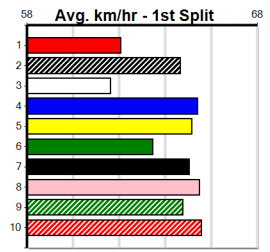

Sandown (SAP)

THR33 SERIES FINAL

9

9:45PM

(VIC time)

Distance: 515m, Race Type: Grade 5 Final, Total Prizemoney: $3,875
1st: $2,600, 2nd: $800, 3rd: $400, 4th: $75

GO MICKY (5) was a gutsy heat winner and can either lead or come off the speed to win. ROWDY'S BEAST (7) was the fastest heat winner off a similar draw and only needs luck going into the first bend to feature.

Watchdog Tips: 5 7 3 6 Bet: Win 5

Race card for FIRE WIRE [5]. Includes dog details, owner (C Knott), sire (ZAMBORA BROCKIE), dam (ZINNIA), trainer (Cameron Knott), and a box history table.

Race card for VIKING [5]. Includes dog details, owner (Eye Candy), sire (KAYDA SHAE), dam (LITTLE BIDDY), trainer (Christian Wilk), and a box history table.

Race card for WINCKIE BALE (NSW)[5]. Includes dog details, owner (T Empson), sire (CHRISTO BALE), dam (DYNA ROMY), trainer (Tracey Empson), and a box history table.

Race card for ARCANA [5]. Includes dog details, owner (J Leek), sire (FERNANDO BALE), dam (LADY CEECEE), trainer (Jodie Leek), and a box history table.

Race card for GO MICKY [5]. Includes dog details, owner (J Brown), sire (KOBLENZ), dam (PRINCESS MARJEN), trainer (David Jensen), and a box history table.