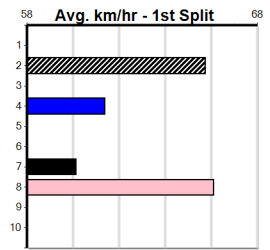

2

7:05PM

(VIC time)

Distance: 515m, **Race Type:** Maiden Heat, **Total Prizemoney:** $2,860
1st: $1,900, 2nd: $590, 3rd: $295, 4th: $75

MOONLIGHT JAZZ (5) hails from the powerful Matthew Lanigan kennels and is sure to have plenty of support on debut. AEROPLANE RUBY (2) impressed here on debut and should strip better for the run. GOOD ODDS MARIO (4) shows some promise.

Watchdog Tips: **5** **2** **4** **1** **Bet:** **Box Trifecta 1,2,4,5 ($10 for 41.67%)**

Form Box	Wgt	Dist	Track	Date	Time	BON	Margin	1st/2nd (Time)	PIR	Checked	Comment	WR	Split 1	S/P	Grade	
1	MY BESTIE LOU [M] $4.50															
	Nicely bred type, in capable hands, watch betting.															
	RF	Bitch		Mar-23												
	Owner(s): M Hughes		Sire: AUSSIE INFRARED		Dam: VICKI'S QUEEN		Trainer: Graeme Jose (Catani)									
	Winning Distances: < 300m (0) 300 - 399m (0) 400 - 499m (0) 500 - 599m (0) 600 - 699m (0) > 700m (0)															
	Winning Weights:															
	Last 3 wins NOT included above															
	Box History															
	<table border="1"> <thead> <tr> <th>Bx</th> <th>1st</th> <th>2nd</th> <th>3rd</th> <th>4th</th> <th>5th</th> <th>6th</th> <th>7th</th> <th>8th</th> </tr> </thead> <tbody> <tr><td>1</td><td></td><td></td><td></td><td></td><td></td><td></td><td></td><td></td></tr> <tr><td>2</td><td></td><td></td><td></td><td></td><td></td><td></td><td></td><td></td></tr> <tr><td>3</td><td></td><td></td><td></td><td></td><td></td><td></td><td></td><td></td></tr> <tr><td>4</td><td></td><td></td><td></td><td></td><td></td><td></td><td></td><td></td></tr> <tr><td>5</td><td></td><td></td><td></td><td></td><td></td><td></td><td></td><td></td></tr> <tr><td>6</td><td></td><td></td><td></td><td></td><td></td><td></td><td></td><td></td></tr> <tr><td>7</td><td></td><td></td><td></td><td></td><td></td><td></td><td></td><td></td></tr> <tr><td>8</td><td></td><td></td><td></td><td></td><td></td><td></td><td></td><td></td></tr> </tbody> </table>															
	<table border="1"> <tr> <td>Prize Best</td> <td></td> <td></td> <td></td> <td></td> <td></td> <td></td> <td></td> <td>$0</td> </tr> <tr> <td>Starts</td> <td></td> <td></td> <td></td> <td></td> <td></td> <td></td> <td></td> <td>FSH</td> </tr> <tr> <td>Trk/Dts</td> <td></td> <td></td> <td></td> <td></td> <td></td> <td></td> <td></td> <td>0-0-0-0</td> </tr> <tr> <td>APM</td> <td></td> <td></td> <td></td> <td></td> <td></td> <td></td> <td></td> <td>0</td> </tr> </table>															
2	AEROPLANE RUBY [M] $3.40															
	Solid placing here on debut, major player.															
	BD	Bitch		May-23												
	Owner(s): B Finn		Sire: KINLOCH BRAE		Dam: OFTEN IMITATED		Trainer: Ian Garland (Longlea)									
	Winning Distances: < 300m (0) 300 - 399m (0) 400 - 499m (0) 500 - 599m (0) 600 - 699m (0) > 700m (0)															
	Winning Weights:															
	Last 3 wins NOT included above															
	Box History															
	<table border="1"> <thead> <tr> <th>Bx</th> <th>1st</th> <th>2nd</th> <th>3rd</th> <th>4th</th> <th>5th</th> <th>6th</th> <th>7th</th> <th>8th</th> </tr> </thead> <tbody> <tr><td>1</td><td></td><td></td><td></td><td></td><td></td><td></td><td></td><td></td></tr> <tr><td>2</td><td></td><td></td><td></td><td></td><td></td><td></td><td></td><td></td></tr> <tr><td>3</td><td></td><td></td><td></td><td></td><td></td><td></td><td></td><td></td></tr> <tr><td>4</td><td></td><td></td><td></td><td>1</td><td></td><td></td><td></td><td></td></tr> <tr><td>5</td><td></td><td></td><td></td><td></td><td></td><td></td><td></td><td></td></tr> <tr><td>6</td><td></td><td></td><td></td><td></td><td></td><td></td><td></td><td></td></tr> <tr><td>7</td><td></td><td></td><td></td><td></td><td></td><td></td><td></td><td></td></tr> <tr><td>8</td><td></td><td></td><td></td><td></td><td></td><td></td><td></td><td></td></tr> </tbody> </table>															
	<table border="1"> <tr> <td>Prize Best</td> <td></td> <td></td> <td></td> <td></td> <td></td> <td></td> <td></td> <td>$370.00</td> </tr> <tr> <td>Starts</td> <td></td> <td></td> <td></td> <td></td> <td></td> <td></td> <td></td> <td>29.95(8)-24/2/25</td> </tr> <tr> <td>Trk/Dts</td> <td></td> <td></td> <td></td> <td></td> <td></td> <td></td> <td></td> <td>2-0-0-1</td> </tr> <tr> <td>APM</td> <td></td> <td></td> <td></td> <td></td> <td></td> <td></td> <td></td> <td>1-0-0-1</td> </tr> <tr> <td></td> <td></td> <td></td> <td></td> <td></td> <td></td> <td></td> <td></td> <td>370</td> </tr> </table>															
3	*** VACANT BOX ***															
	Sire: Dam: Trainer:															
	Owner(s):															
	Winning Distances: < 300m (0) 300 - 399m (0) 400 - 499m (0) 500 - 599m (0) 600 - 699m (0) > 700m (0)															
	Winning Weights:															
	Box History															
	Last 3 wins NOT included above															
	Trainer:															
	Owner(s):															
	Winning Distances: < 300m (0) 300 - 399m (0) 400 - 499m (0) 500 - 599m (0) 600 - 699m (0) > 700m (0)