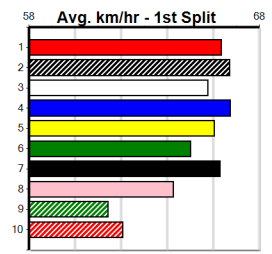

11
10:31PM

(VIC time)

LAUNCHING PAD TICKETS ON SALE

Distance: 515m, Race Type: Grade 5, Total Prizemoney: $3,340
1st: $2,230, 2nd: $690, 3rd: $345, 4th: $75

REAPER (6) won a heat of the Australian Cup recently and although he does rely on luck he is clearly the fastest dog in this race. WHATEVER TESS (1) is drawn to settle closer than usual and looks the improver. PAW LARRY (2) has solid claims.

Watchdog Tips: **6** **1** **2** **7** **Bet:** **Trifecta 1,6/1,2,6/1,2,6,7 ($10 - 125%)**

1

WHATEVER TESS [5] **$7.50**

BK Bitch Feb-22 **Sire: MY REDEEMER Dam: WHATEVER I WANT**

Owner(s): A Helleren **Trainer: Adam Helleren (Blind Bight)**

Winning Distances: < 300m (0) 300 - 399m (0) 400 - 499m (1) 500 - 599m (6) 600 - 699m (0) > 700m (0)

Winning Weights: 25.4(1) 25.7(1) 26.0(2) 26.3(1) 26.4(1) 26.5(1)

Pos	Draw	Weight	Sex	Age	Date	Time	BOB	Margin	1st/2nd (Time)	PIR	Checked	Comment	WR	Split 1	S/P	Grade
5th	(4)	27.0	525	MEA	R11	11-Jan-25	30.54	29.78	4.75L BURN ALONG (30.22)	Q/4555	.	.	.	5.19	$7.60	5
5th	(4)	26.6	515	SAP	R9	27-Jan-25	29.92	29.60	4.75L ZYGON BALE (29.60)	M/2245	.	.	.	5.11	$17.80	X34
1st	(1)	26.5	515	SAN	R5	30-Jan-25	29.61	29.11	2.25L AMRON TIGER (29.75)	Q/1111	.	.	.	5.03	$27.00	X45
7th	(8)	26.6	515	SAN	R7	06-Feb-25	29.95	29.33	6.00L SPRING REGENCY (29.56)	S/7577	.	.	.	5.32	$19.10	X34
4th	(2)	26.8	525	MEA	R11	15-Feb-25	30.53	29.72	12.00L REALITY BEST (29.72)	M/4444	.	.	.	5.25	$40.80	X45
4th	(3)	26.6	600	MEA	R4	22-Feb-25	34.90	34.07	8.00L PAW PHELPS (34.35)	Q/2222	.	.	.	9.01	$11.00	5H
4th	(5)	26.7	515	SAN	R4	27-Feb-25	29.81	29.13	10.00L PAW OLLIE (29.13)	M/3444	.	.	.	5.18	$18.90	X34
4th	(6)	26.6	515	SAP	R6	03-Mar-25	30.01	29.40	4.75L DEROGATIVE (29.68)	M/6555	.	.	.	5.20	$6.30	X45

Last 3 wins NOT included above

1st	(1)	25.4	460	WGL	R6	18-Jun-24	25.96	25.51	1.25L SON OF GHOST (26.04)	Q/1111	.	.	.	6.48	$6.30	RWH
1st	(1)	25.7	515	SAP	R10	02-Sep-24	29.87	29.85	2.25L SPRING COIN (30.02)	Q/1111	.	VO	.	5.10	$1.80	5
1st	(5)	26.4	515	SAN	R12	30-Nov-24	29.55	29.24	2.50L ZYGON BALE (29.72)	Q/1111	.	SW	.	5.05	$22.00	5

Box History

Bx	1st	2nd	3rd	4th	5th	6th	7th	8th
1	4			1	1		1	
2	1			2	1		1	1
3		1		2		1	1	
4		1	2		2			
5	2			2	3	1		
6		2		1	2			2
7		1			1			1
8		1		2				2

Prize Best Starts Trk/Dts APM

$30030.00
29.55(5)-30/11/24
47-7-6-2
22-6-1-1
11077