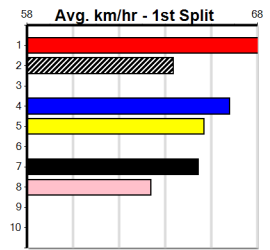

MEXICAN GOLF MADNESS @ SANDOWN IN

Distance: 595m, Race Type: Mixed 4/5, Total Prizemoney: $4,445
1st: $2,990, 2nd: $920, 3rd: $460, 4th: $75

UTRILLO BALE (1) holds a class edge and from her favourite draw she looks the best bet on the program. DEWANA FERNANDO (4) is a veteran chaser still racing at a high level and his overall race record indicates he is rarely far away.

Watchdog Tips: 1 4 7 5 Bet: Win 1

UTRILLO BALE (NSW)[4] Class runner, loves this draw, looks the winner. $1.70
Owner(s): B Wheeler
Winning Distances: < 300m (0) 300 - 399m (0) 400 - 499m (2) 500 - 599m (10) 600 - 699m (0) > 700m (0)
Box History table and race details.

VIPER [5] Mid race motor but distance may test. $15.00
Owner(s): Eye Candy (SYN), C Wilk, K Gorman
Winning Distances: < 300m (0) 300 - 399m (1) 400 - 499m (6) 500 - 599m (1) 600 - 699m (0) > 700m (0)
Box History table and race details.

*** VACANT BOX ***
Owner(s):
Winning Distances: < 300m (0) 300 - 399m (0) 400 - 499m (0) 500 - 599m (0) 600 - 699m (0) > 700m (0)
Box History

DEWANA FERNANDO [4] Veteran still racing well, major player. $5.00
Owner(s): DOZUS TWO (SYN), B Dewan, M Dewan
Winning Distances: < 300m (0) 300 - 399m (0) 400 - 499m (4) 500 - 599m (10) 600 - 699m (2) > 700m (0)
Box History table and race details.

DEWANA SCOTCH [5] Struggled a little this prep, place preferred. $14.00
Owner(s): DOZUS TWO (SYN), B Dewan, M Dewan
Winning Distances: < 300m (0) 300 - 399m (0) 400 - 499m (3) 500 - 599m (6) 600 - 699m (0) > 700m (0)
Box History table and race details.