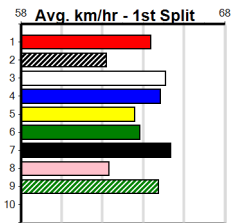

Bendigo

12
10:27PM

(VIC time)

SPORTSBET MAKE IT A MULTI

Distance: 425m, Race Type: Grade 5, Total Prizemoney: $2,925
1st: $1,950, 2nd: $600, 3rd: $300, 4th: $75

Watchdog Tips: **0 0 0 0** Bet: **0**