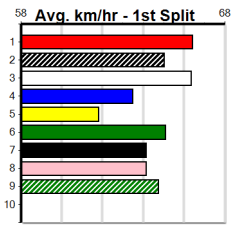

RSN GREY AREAS - WEDNESDAY & FRID

Distance: 425m, Race Type: Grade 5, Total Prizemoney: $2,925
1st: $1,950, 2nd: $600, 3rd: $300, 4th: $75

11

10:07PM
(VIC time)

Watchdog Tips: **0 0 0 0** Bet: **0**