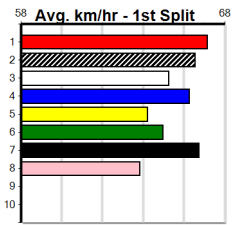

PETER BROWN CUSTOM HOMES

Distance: 425m, Race Type: Grade 4, Total Prizemoney: $3,360
1st: $2,250, 2nd: $690, 3rd: $345, 4th: $75

7

9:00PM
(VIC time)

Watchdog Tips: **0 0 0 0** Bet: **.**