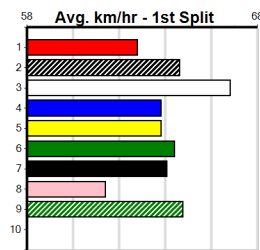

GRAY'S BENDIGO (1-3 WINS)

Distance: 425m, Race Type: Restricted Win, Total Prizemoney: $2,925
1st: $1,950, 2nd: $600, 3rd: $300, 4th: $75

Watchdog Tips:

Bet:

Form Box	Wgt	Dist	Track	Date	Time	BON	Margin	1st/2nd (Time)	PIR	Checked	Comment	WR	Split 1	S/P	Grade

1

AXEDALE QUEEN [6]

BK Bitch Jan-23 Sire: ASTON RUPEE Dam: MY DEWANA PENNY
Owner(s): G Hansen Trainer: Wendy Hansen (Daisy Hill)
Winning Distances: < 300m (0) 300 - 399m (1) 400 - 499m (1) 500 - 599m (0) 600 - 699m (0) > 700m (0)
Winning Weights: 23.9(2)

7th (8)	25.1	300	HVL	R1	29-Dec-24	17.52	16.51	7.00L MIKADO JEWEL (17.04)	Q/7				4.12	$5.50	M
5th (6)	24.8	390	SHP	R1	06-Jan-25	23.16	22.07	6.00L GOT A HABIT (22.75)	M/44				8.64	$11.00	M
4th (7)	24.1	390	BAL	R9	10-Feb-25	22.90	22.09	4.50L ELPHIAS DOGE (22.59)	M/45				8.71	$3.40	T3-M
1st (7)	23.9	390	BAL	R2	27-Feb-25	22.59	22.09	1.00L TINKER DREW (22.65)	M/33		SW		8.58	$8.70	T3-M
1st (3)	23.9	425	BEN	R10	05-Mar-25	24.29	23.83	4.75L TOUCH MY HAND (24.62)	Q/111				6.59	$3.00	X67

Last 3 wins NOT included above

Bx	1st	2nd	3rd	4th	5th	6th	7th	8th
1								
2								
3	1							
4								
5								
6						1		
7	1							
8								1

Prize Best	$2050.00
Starts	24.29(3)-5/3/25
Trk/Dts	5-2-0-0
APM	1-1-0-0
	2050

2

VALLETTA FLASH [7]

F Dog May-23 Sire: KOBLENZ Dam: VALLETTA MIST
Owner(s): J Nicholls Trainer: Matthew Lanigan (Rowsley)
Winning Distances: < 300m (0) 300 - 399m (0) 400 - 499m (1) 500 - 599m (0) 600 - 699m (0) > 700m (0)
Winning Weights: 33.4(1)

1st (1)	33.4	425	BEN	R1	08-Jan-25	24.09	23.64	1.5L PAW UMA (24.19)	M/111		SW		6.56	$2.20	T3-M
3rd (5)	33.5	425	BEN	R9	15-Jan-25	24.52	24.09	4.00L KEY PILLARS (24.24)	M/344				6.68	$2.40	7
3rd (8)	33.9	460	GEL	R4	28-Jan-25	26.27	25.81	5.50L VALENZUELA (25.90)	M/423		W		6.68	$12.20	7
2nd (7)	33.9	400	GEL	R5	04-Feb-25	23.01	22.71	0.50L FLAT CHAT (22.98)	Q/22		W		8.53	$1.20	X67
2nd (4)	33.6	410	HOR	R2	11-Feb-25	23.17	22.82	1.25L PAW ELECTRA (23.08)	M/22				10.36	$3.20	7
2nd (1)	33.7	410	HOR	R3	18-Feb-25	23.73	22.87	1.25L SOLAR JESSIE (23.65)	M/43		SW		10.61	$1.20	X67
4th (1)	33.7	450	BAL	R9	26-Feb-25	25.67	25.20	6.00L SPICY VIKING (25.28)	M/445		W		6.67	$5.00	X67H
6th (6)	33.7	450	BAL	R2	05-Mar-25	26.27	25.16	14.00 ZAMBORA BLISS (25.36)	M/456		V3		6.75	$45.90	X67F

Last 3 wins NOT included above

Bx	1st	2nd	3rd	4th	5th	6th	7th	8th
1	1	1		1				
2								
3								
4		1						
5			1		1			
6						1		
7		1			1			
8			1					

Prize Best	$2915.00
Starts	24.09(1)-8/1/25
Trk/Dts	10-1-3-2
APM	3-1-0-1
	2387