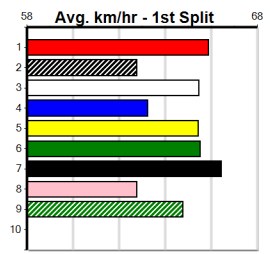

Bendigo
10
9:47PM
(VIC time)

AVARD CIVIL

Distance: 425m, Race Type: Grade 5, Total Prizemoney: $2,925
1st: $1,950, 2nd: $600, 3rd: $300, 4th: $75

Watchdog Tips: ☐ ☐ ☐ ☐ ☐ Bet: ☐

1

CAPED CRUSADER [5]
WBK Dog Oct-22 Sire: RAZOR'S EDGE Dam: IT'S A DIVA
Owner(s): N Johnston Trainer: Nicholas Johnston (Tooborac)
Winning Distances: < 300m (0) 300 - 399m (3) 400 - 499m (1) 500 - 599m (0) 600 - 699m (0) > 700m (0)
Winning Weights: 31.4(1) 32.6(2) 32.9(1)

Pl	Box	1st	2nd	3rd	4th	5th	6th	7th	8th			
4th (1)	32.2	300	HVL	R2	05-Jan-25	16.98	16.42	4.50L BUTTERFLY GIRL (16.66)	S/8	4.10	$13.50	X67
3rd (1)	32.3	300	HVL	R3	12-Jan-25	16.93	16.68	3.25L BUTTERFLY GIRL (16.71)	S/8	4.13	$14.20	X67
1st (1)	32.6	300	HVL	R3	26-Jan-25	17.01	16.52	0.75L ASTON COSPICUA (17.06)	M/1	4.04	$3.20	X67H
3rd (2)	32.9	300	HVL	R1	02-Feb-25	16.87	16.28	3.5L FURIOSO RICK (16.62)	M/2	4.10	$36.90	X67F
1st (3)	32.9	300	HVL	R3	09-Feb-25	16.95	16.42	2.50L DEMOLISH (17.11)	M/6	4.06	$2.50	X67
1st (3)	32.6	350	HVL	R5	16-Feb-25	19.68	19.10	0.50L PAW USAMI (19.71)	M/4	6.61	$7.20	5
5th (2)	32.9	300	HVL	R9	23-Feb-25	16.93	16.30	8.00L FLYING DOORMAT (16.40)	S/7	4.09	$13.80	RWH
8th (2)	32.8	300	HVL	R9	02-Mar-25	16.96	16.66	4.50L FLYING DOORMAT (16.66)	S/8	4.14	$29.60	RWF

Last 3 wins NOT included above

Pl	Box	1st	2nd	3rd	4th	5th	6th	7th	8th			
1st (3)	31.4	400	WGL	R1	25-Oct-24	23.12	22.52	4.25L JUMBUK QUEEN (23.41)	M/11	8.47	$2.80	M

Prize Best Starts Trk/Dts APM: $9765.00 FSH 16-4-2-4 0-0-0-0 7044

2

WALTER WALRUS [5]
F Dog Feb-22 Sire: ASTON DEE BEE Dam: MAJA MAHI MAHI
Owner(s): N Mckay Trainer: Nathan Mckay (Tooleen)
Winning Distances: < 300m (0) 300 - 399m (5) 400 - 499m (2) 500 - 599m (0) 600 - 699m (0) > 700m (0)
Winning Weights: 34.1(1) 34.3(2) 34.6(1) 34.7(2) 36.3(1)

Pl	Box	1st	2nd	3rd	4th	5th	6th	7th	8th			
6th (3)	35.4	390	BAL	R4	18-Jan-25	23.39	22.22	8.50L WESTERN BALE (22.80)	M/75	8.89	$2.30	T3-5
3rd (4)	35.7	400	MTG	R10	23-Jan-25	23.57	23.16	2.00L MOCAMBORA MIA (23.42)		11.07	$11.00	RW
4th (5)	36.1	390	SHP	R10	01-Feb-25	22.55	21.81	7.50L BINGO DASH (22.03)	Q/33	8.58	$3.40	5
1st (4)	36.3	425	BEN	R5	07-Feb-25	24.49	24.00	2.25L KRIS BAR PADDY (24.63)	S/343	6.75	$4.10	5
2nd (1)	35.9	435	SLE	R7	12-Feb-25	24.59	24.42	2.50L TILLY GIRL (24.42)	M/432	5.36	$3.00	SH
3rd (7)	36.0	435	SLE	R9	23-Feb-25	24.51	24.16	2.75L HOLLY ROSE (24.33)	M/633	5.45	$9.40	S
3rd (1)	35.9	425	BEN	R11	28-Feb-25	24.20	23.87	4.00L HUMIDITY (23.92)	S/633	6.82	$4.40	5
2nd (8)	35.7	425	BEN	R11	07-Mar-25	24.06	23.70	2.25L YELLOW HAWK (23.91)	M/432	6.68	$4.10	5

Last 3 wins NOT included above

Pl	Box	1st	2nd	3rd	4th	5th	6th	7th	8th				
1st (8)	34.6	390	WBL	R2	01-May-24	22.20	21.87	1.25L MEMPHIS RAINS (22.27)	M/22	8.63	$15.70	RWH	
1st (8)	34.3	340	GUN	R10	07-Aug-24	20.03	19.43	0.75L RAVEN NIGHTHAWK (20.08)	631	631	$3.60	5	
1st (7)	34.3	340	GUN	R6	12-Aug-24	19.59	19.50	4.50L CHANA BOMB (19.91)	111	111	6.54	$2.70	4

Prize Best Starts Trk/Dts APM: $16964.20 24.06(8)-7/3/25 39-7-6-9 3-1-1-1 4971