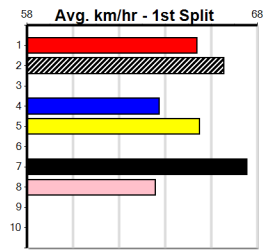

GRV DISTANCE RACING

Distance: 660m, Race Type: Mixed 4/5, Total Prizemoney: $4,445
1st: $2,990, 2nd: $920, 3rd: $460, 4th: $75

Watchdog Tips:

Bet:

Form Box	Wgt	Dist	Track	Date	Time	BON	Margin	1st/2nd (Time)	PIR	Checked	Comment	WR	Split 1	S/P	Grade

EXCAVATOR TICKET [5]

BK Dog Apr-21 **Sire: HOOKED ON SCOTCH** **Dam: TINDERELLA** **Trainer: Corey Fulford (Maffra)**

Owner(s): L Fulford
Winning Distances: < 300m (0) 300 - 399m (0) 400 - 499m (3) 500 - 599m (2) 600 - 699m (1) > 700m (2)
Winning Weights: 32.4(1) 32.8(1) 33.1(1) 33.2(1) 33.4(1) 33.5(3)

5th (8)	34.0	640	SLE	R7	20-Dec-24	36.85	36.19	9.50L CANYA ALL CLASS (36.19)	S/8778	.	.	.	6.36	$116.20	SH
5th (5)	33.5	730	MEA	R9	28-Dec-24	43.79	43.36	6.50L HENRY INTENTION (43.36)	M/4556	.	.	.	5.09	$45.10	X45
3rd (6)	33.8	640	SLE	R8	05-Jan-25	36.96	36.83	2.00L DOUBLE DENIM (36.83)	M/6454	.	.	.	6.38	$11.10	5
5th (8)	33.6	715	SAN	R8	09-Jan-25	42.27	41.75	7.50L CASHING OUT (41.75)	M/5555	.	.	.	6.43	$27.00	5
3rd (4)	33.4	715	SAN	R4	16-Jan-25	42.54	41.98	8.00L GROOVEBIRD (41.98)	M/5653	.	.	.	6.34	$27.90	X45
7th (1)	33.7	640	SLE	R5	26-Jan-25	37.33	36.40	14.00 NAVARINO (36.40)	M/7677	.	.	.	6.38	$16.80	S
4th (3)	33.8	435	SLE	R5	02-Mar-25	24.98	24.41	8.00L MYALL JACK (24.44)	M/844	.	.	.	5.48	$69.50	5
5th (1)	34.1	460	WGL	R7	11-Mar-25	27.06	26.15	9.00L KADE (26.45)	M/778	.	.	.	6.86	$17.70	5

Last 3 wins NOT included above

1st (6)	33.5	715	SAN	R10	09-May-24	42.38	42.38	1.25L EXPLODED (42.46)	M/8662	.	SW	.	6.41	$78.40	X45
1st (1)	33.5	640	SLE	R6	16-Jun-24	37.09	37.09	1.25L FIRE CHAMBER (37.17)	M/5322	.	SW	.	6.30	$7.80	X45
1st (6)	32.8	730	MEP	R4	03-Jul-24	43.54	43.54	2.75L VEGA BLACK (43.73)	M/3331	.	SW	.	5.11	$1.70	S

Box History

Bx	1st	2nd	3rd	4th	5th	6th	7th	8th
1	1	1	3		1	1	1	
2	2	3	1	2	2			
3		2	1	2	5	3	1	
4	1	5	3		4			
5		1	1	2	4			
6	2	1	2	1	1		2	
7	2			2	5	1	2	1
8			2	1	2		1	

Prize Best Starts Trk/Dts APM: $45983.21 FSH 81-8-13-13 0-0-0-0 5426