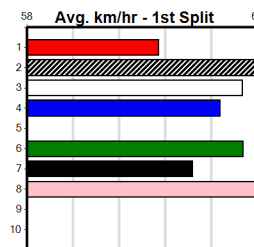

MADE SOLUTIONS ELECTRICAL AND DATA

Distance: 500m, Race Type: Mixed 4/5, Total Prizemoney: $3,875
1st: $2,600, 2nd: $800, 3rd: $400, 4th: $75

Watchdog Tips:

Bet:

Form Box	Wgt	Dist	Track	Date	Time	BON	Margin	1st/2nd (Time)	PIR	Checked	Comment	WR	Split 1	S/P	Grade

NAVY BLUE BUZZ (WA)[5]

BE Dog Sep-20 Sire: AUSSIE INFRARED Dam: MISS AMERICA Trainer: Michael Bewley (Pentland Hills)

Owner(s): D Bewley
Winning Distances: < 300m (0) 300 - 399m (0) 400 - 499m (6) 500 - 599m (7) 600 - 699m (3) > 700m (0)
Winning Weights: 35.0(1) 36.9(2) 37.0(1) 37.1(3) 37.2(3) 37.3(3) 37.5(2) 37.6(1)

5th (3)	38.0	450	WBL	R8	23-Jan-25	25.56	25.16	5.50L INCONSPICUOUS (25.18)	S/775	.	.	.	6.92	$87.90	X34
7th (3)	38.1	450	WBL	R8	30-Jan-25	25.97	25.23	11.00 PAW WHISTLER (25.23)	S/767	.	.	.	6.94	$36.00	X45
6th (4)	37.9	525	MEP	R11	05-Feb-25	30.94	29.93	10.00 BRONELLY STRIKER (30.26)	S/8446	.	.	.	5.33	$43.50	5
1st (2)	37.3	450	WBL	R10	13-Feb-25	25.48	25.19	1.00L SAINT TAY (25.54)	M/221	.	.	.	6.80	$4.40	5
3rd (7)	37.5	350	HVL	R4	16-Feb-25	19.84	19.10	1.00L JEBEDIAH (19.77)	S/7	.	.	.	6.87	$4.40	VET
3rd (7)	37.2	515	SAN	R7	20-Feb-25	30.13	29.47	2.25L DASHER BALE (29.98)	S/6753	.	.	.	5.31	$4.20	5
3rd (4)	37.4	450	SHP	R10	24-Feb-25	26.03	24.90	9.50L GUNAI BOLD (25.39)	S/333	.	.	.	6.89	$6.70	VET
5th (8)	37.0	515	SAN	R12	06-Mar-25	29.94	29.19	3.25L AVIATION (29.72)	S/5555	.	VO	.	5.25	$41.70	5

Last 3 wins NOT included above

1st (7)	37.0	509	NOR	R9	23-Oct-23	29.49	29.49	12.00 ALL OVER KATIE (30.30)	M/111	.	M1111	.	5.86	$3.60	O
1st (7)	37.2	450	WBL	R8	09-May-24	25.44	25.27	0.50L MORAINÉ ARNIE (25.46)	M/432	.	.	.	6.71	$3.70	X45
1st (1)	37.3	450	BAL	R7	22-May-24	25.27	25.22	4.00L WILD JAZZ (25.55)	M/211	.	SW W	.	6.56	$1.50	5

Box History

Bx	1st	2nd	3rd	4th	5th	6th	7th	8th
1	2	3	3		1			
2	1	1	1	1				
3	2		1	2	1			1
4			2	3		1		
5	2	1				1		
6		5	1	1				
7	3		3	1	2	2		
8	2	1			1			

Prize Best Starts Trk/Dts APM
$57451.00
FSTD
52-12-11-11
0-0-0-0
5919