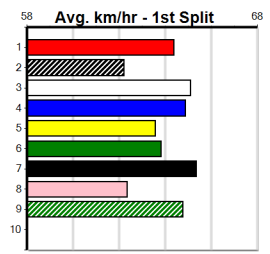

SPORTSBET MAKE IT A MULTI

Distance: 425m, Race Type: Grade 5, Total Prizemoney: $2,925
1st: $1,950, 2nd: $600, 3rd: $300, 4th: $75

Watchdog Tips: ☐ ☐ ☐ ☐ ☐ ☐

Bet: ☐

Form Box	Wgt	Dist	Track	Date	Time	BON	Margin	1st/2nd (Time)	PIR	Checked	Comment	WR	Split 1	S/P	Grade

AYIA THE SLAYER [5]

DKBD Bitch Dec-21 Sire: **HARD STYLE RICO** Dam: **AYIA SOPHIA** Trainer: **Jeff Gorgioski (Stanhope)**

Owner(s): J Gorgioski
Winning Distances: < 300m (0) 300 - 399m (5) 400 - 499m (3) 500 - 599m (0) 600 - 699m (0) > 700m (0)
Winning Weights: 31.3(1) 31.5(1) 31.6(1) 31.8(1) 32.0(1) 32.4(2) 32.6(1)

1st (5)	32.0	350	HVL	R6	03-Jan-25	19.85	19.51	0.50L TORRENTIAL (19.88)	M/1	.	.	.	6.58	$7.10	T3-5
6th (3)	32.3	390	SHP	R11	11-Jan-25	22.57	22.09	4.25L PRESS START (22.27)	M/56	.	.	.	8.73	$20.50	5
7th (1)	31.8	350	HVL	R8	31-Jan-25	19.75	19.50	3.5L SPOTTY CAN RUN (19.51)	S/8	.	.	.	6.75	$26.80	T3-5
6th (4)	31.9	425	BEN	R11	05-Feb-25	24.67	23.94	8.00L HALEIGH VELLA (24.14)	M/455	.	.	.	6.82	$7.10	5
4th (2)	32.2	390	SHP	R13	13-Feb-25	23.08	22.15	14.00 KRAKEN HOOK (22.15)	M/46	.	.	.	9.13	$2.00	5
2nd (8)	32.1	425	BEN	R1	19-Feb-25	24.46	23.72	2.50L DELIGHTFUL (24.30)	M/422	.	.	.	6.70	$5.20	5NP
5th (3)	32.1	425	BEN	R11	26-Feb-25	24.73	23.99	4.75L PRESS START (24.40)	M/277	.	.	.	6.65	$8.10	5
1st (5)	32.4	425	BEN	R12	05-Mar-25	24.08	23.83	2.25L KING PLUM (24.23)	Q/111	.	SW	.	6.54	$12.20	5

Last 3 wins NOT included above

1st (7)	32.6	350	HVL	R7	30-Jul-24	19.56	19.56	3.00L PURE PROMISE (19.76)	Q/1	.	.	.	6.52	$2.60	T3-5
1st (2)	31.6	425	BEN	R13	29-Oct-24	24.44	24.05	0.50L BURRA BRICE (24.46)	M/111	.	.	.	6.66	$3.80	5
1st (8)	31.8	390	SHP	R13	05-Dec-24	22.50	22.18	0.25L ASTON BREEZE (22.51)	M/33	.	.	.	8.61	$5.00	T3-5

Box History

Bx	1st	2nd	3rd	4th	5th	6th	7th	8th
1	2	1	1	1	1	1	1	1
2	1			1	1	1	1	1
3		1			3	3	1	
4		1		1	1	1	1	1
5	2		2	1	1	1	1	1
6			1	1	2	1	1	1
7	2					1		
8	1	2	2	3	1			

Prize Best Starts Trk/Dts APM: $13625.00, 24.08(5)-5/3/25, 52-8-5-5, 12-2-1-0, 5239