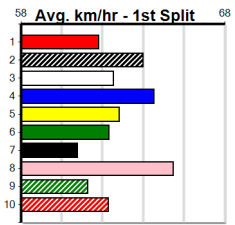

Sale

TEWANTIN-NOOSA LAWN BOWLERS

Distance: 435m, Race Type: Grade 5 T3, Total Prizemoney: \$1,530
1st: \$1,000, 2nd: \$320, 3rd: \$160, 4th: \$50

10

10:14PM

(VIC time)

WHISPER PIE (4) has the speed to overcome her tricky draw here and she could prove hard to reel in if she can find the arm. ANNA (7) will find this a bit easier than her last few starts and she could be right in the finish.