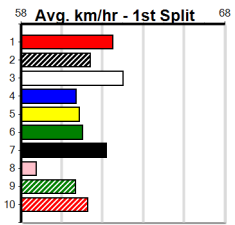

Sale

MERIMBULA DAY DREAM DOLPHINS

Distance: 435m, Race Type: Tier 3 - Maiden, Total Prizemoney: \$1,530
1st: \$1,000, 2nd: \$320, 3rd: \$160, 4th: \$50

2

7:27PM
(VIC time)

KOKODA TRAIL (7) has been smartly placed in her last 3 starts and she looks set for a much deserved win in this. BELLS OF VICTORY (2) was far from disgraced in tougher maidens than this before her spell and she looks like the danger.