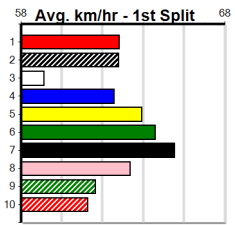

Sale

11

10:32PM

(VIC time)

TATHRA BEACHOSPREYS

Distance: 435m, Race Type: Grade 5 T3, Total Prizemoney: \$1,530
1st: \$1,000, 2nd: \$320, 3rd: \$160, 4th: \$50

FULL GLAMOUR (7) was a good all the way Geelong winner last start and she looks like the one to beat again in this. JONATHAN'S DREAM (1) is drawn to race on the speed from the outset and he could be the main danger here.