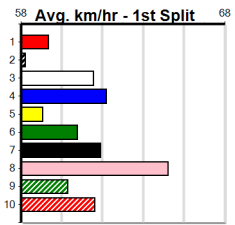

Sale

BEGAS STRONG & BITEY VINTAGE BOWL

Distance: 435m, Race Type: Tier 3 - Maiden, Total Prizemoney: $1,530
1st: $1,000, 2nd: $320, 3rd: $160, 4th: $50

3

7:51PM
(VIC time)

Watchdog Tips: **0 0 0 0** Bet: **0**