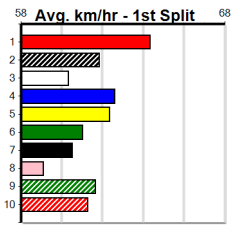

Sale

12
10:54PM
(VIC time)

SPORTSBET SAME RACE MULTI

Distance: 435m, Race Type: Grade 5 T3, Total Prizemoney: $1,530
1st: $1,000, 2nd: $320, 3rd: $160, 4th: $50

Watchdog Tips: **0** **0** **0** **0** Bet: **0**