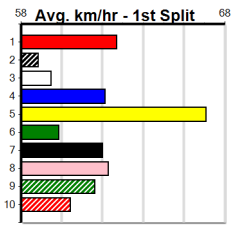

Suggested Quaddie:

- 1st Leg: 1,2,6 2nd Leg: 1,4,6,7,8
- 3rd Leg: 3,5 4th Leg: 2,3,4,6,8
- Cost: \$50 for 50.00%

Download Now

Mobile Form Guide

Average Winning Time:

Distance	Grade	Avg. Time
435m	Grade 5 T3	24.80
435m	Tier 3 - Grade 6	24.80
435m	Tier 3 - Grade 7	24.85
435m	Tier 3 - Maiden	24.94
510m	Grade 5 T3	29.14
510m	Tier 3 - Restricted Win	29.17

Track Record:

Distance	Time	Greyhound	Date Set
435m	23.850	DR. ASHER	02-Feb-25
510m	28.223	NANGAR JIM	26-Dec-24
640m	36.191	CANYA ALL CLASS	20-Dec-24

Sale

Sale

THE FIRE FIGHTER CALENDAR BOYS

Distance: 435m, Race Type: Tier 3 - Maiden, Total Prizemoney: \$1,530
1st: \$1,000, 2nd: \$320, 3rd: \$160, 4th: \$50