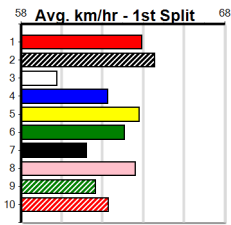

Sale

WEST SALE'S MALTESE TERRORS

Distance: 435m, Race Type: Grade 5 T3, Total Prizemoney: $1,530
1st: $1,000, 2nd: $320, 3rd: $160, 4th: $50

9

9:54PM
(VIC time)

BLITZ (5) can explode soon after box rise in her races and she could prove hard to hold out in a race of this nature. LAKEVIEW KIM (2) can race on the speed from the outset in this and she looks set to be prominent throughout.

Watchdog Tips:

5

2

1

3

Bet:

Win 5