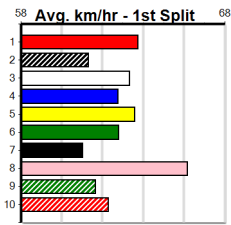

Sale

8

9:30PM

(VIC time)

ESSENDON'S FINEST BOMBARDIERS

Distance: 435m, Race Type: Grade 5 T3, Total Prizemoney: \$1,530
1st: \$1,000, 2nd: \$320, 3rd: \$160, 4th: \$50

Watchdog Tips:

8