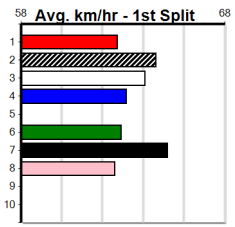

Sale

LAMBOURNE'S LAMENT

Distance: 510m, Race Type: Grade 5 T3, Total Prizemoney: $1,740
1st: $1,150, 2nd: $360, 3rd: $180, 4th: $50

6
8:48PM
(VIC time)

TEMPER TRAP (1) can show a good turn of foot once fully balanced and she may be the one to beat from the gun draw. SOMERTON JUNE (4) was a smart all the way winner here 3 starts back and she looks like a big danger again.

Watchdog Tips: **1** **4** **7** **6** **Bet:** **Win 1**