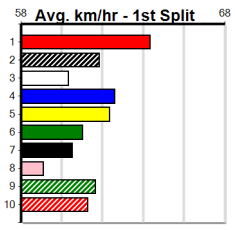

Sale

12
10:54PM

(VIC time)

SPORTSBET SAME RACE MULTI

Distance: 435m, Race Type: Grade 5 T3, Total Prizemoney: $1,530
1st: $1,000, 2nd: $320, 3rd: $160, 4th: $50

Watchdog Tips:

5

6

1

2

Bet:

Win 5