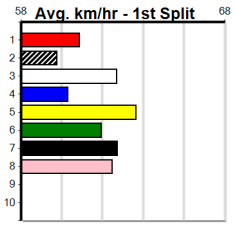

Sale

7
9:09PM
(VIC time)

THE PAYNESVILLE PELICANS (1-2 WINS)

Distance: 510m, Race Type: Tier 3 - Restricted Win, Total Prizemoney: $1,740
1st: $1,150, 2nd: $360, 3rd: $180, 4th: $50

Watchdog Tips: **3** **5** **6** **8** Bet: **Quinella 3/5 ($10 for 1000%)**

WARRIOR ETHAN (3) will find this much easier than his last few starts and he can race on the speed from the outset and prove too classy in the run to the judge. ALCARAZ (5) has been smartly placed in 2 of his last 3 starts and can challenge here.