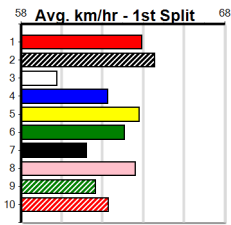

Sale

WEST SALE'S MALTESE TERRORS

Distance: 435m, Race Type: Grade 5 T3, Total Prizemoney: $1,530
1st: $1,000, 2nd: $320, 3rd: $160, 4th: $50

9

9:54PM
(VIC time)

Watchdog Tips: **0 0 0 0** Bet: **0**