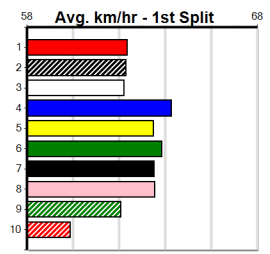

Sale
4
8:09PM
(VIC time)

SPORTSBET SET A DEPOSIT LIMIT

Distance: 435m, Race Type: Tier 3 - Grade 7, Total Prizemoney: $1,530
1st: $1,000, 2nd: $320, 3rd: $160, 4th: $50

Watchdog Tips: ☐ ☐ ☐ ☐ ☐ Bet: ☐

1

MASTER EDUARDO (SA)[7]
BK Dog Jan-21 Sire: AUSSIE INFRARED Dam: PRECIOUS DESTINI Trainer: Scott Deppeler (Morwell)
Owner(s): T Whitford
Winning Distances: < 300m (0) 300 - 399m (0) 400 - 499m (1) 500 - 599m (0) 600 - 699m (0) > 700m (0)
Winning Weights: 32.4(1)

Box	1st	2nd	3rd	4th	5th	6th	7th	8th
1	1	1	1	3				
2		1	1	2	3	2	1	
3			2	2				3
4				2	2	1	4	1
5				1	1	2	1	
6			2	2	1	1		
7			2	3	1			1
8		1	3		3	1	1	

Prize Best Starts Trk/Dts APM: $5245.00, 25.07(4)-1/1/25, 65-1-3-12, 2-0-0-0, 391

3rd (7) 32.6 450 TRA R2 14-Jun-24 25.34 25.09 3.75L HIGHLAND WARRIOR (25.09) M/222 . . . . . 6.73 $56.70 RW
2nd (2) 32.2 450 TRA R7 08-Jul-24 25.82 24.96 1.00L RANGER'S GIRL (25.77) S/432 . . . . . 6.90 $8.50 X67
6th (3) 32.0 460 WGL R5 30-Jul-24 26.87 25.99 6.00L ARCANA (26.47) M/566 . . . . . 6.78 $24.80 X67
3rd (7) 33.2 400 WGL R9 26-Sep-24 23.24 22.85 2.75L SELECT MILLS (23.06) S/23 . . . . . 8.57 $20.70 T3-7
4th (2) 31.5 400 WGL R2 12-Nov-24 23.15 22.37 3.25L ELITE INTENTION (22.94) S/66 . . . . . 8.77 $11.70 7
4th (4) 32.3 435 SLE R3 01-Jan-25 25.07 24.63 2.00L DERMOTT ROSE (24.94) S/755 . . SW . . 5.55 $17.50 T3-7
7th (8) 32.3 460 WGL R7 09-Jan-25 27.01 25.74 18.00 BLINKED (25.82) S/888 . . . . . 6.96 $33.50 T3-RW
5th (6) 32.1 460 WGL R7 23-Jan-25 26.46 25.75 3.75L STORMY SECRET (26.20) S/845 . . . . . 6.85 $56.90 T3-RW

Last 3 wins NOT included above
1st (1) 32.4 425 BEN R1 31-May-23 24.67 23.99 0.75L BRODIES TIGER (24.71) M/433 . . V14 . . 6.80 $3.50 M

2

JUMBUK BUBBLES [7]
BK Dog May-23 Sire: HOOKED ON SCOTCH Dam: ASTON CHAMPAGN Trainer: Ben Joske (Yinnar South)
Owner(s): B Joske
Winning Distances: < 300m (0) 300 - 399m (0) 400 - 499m (1) 500 - 599m (0) 600 - 699m (0) > 700m (0)
Winning Weights: 31.9(1)

Box	1st	2nd	3rd	4th	5th	6th	7th	8th
1								
2								
3								
4								
5								1
6								
7								
8	1							

Prize Best Starts Trk/Dts APM: $1680.00, 24.97(8)-24/1/25, 2-1-0-0, 1-1-0-0, 1680

1st (8) 31.9 435 SLE R2 24-Jan-25 24.97 24.22 0.50L RITA STAFF (25.00) M/111 . . SW . . 5.38 $5.00 M
8th (5) 31.6 400 WGL R9 31-Jan-25 23.69 22.29 19.00 ASTON RAYNER (22.40) M/67 . . . . . 8.70 $14.30 X67

Last 3 wins NOT included above