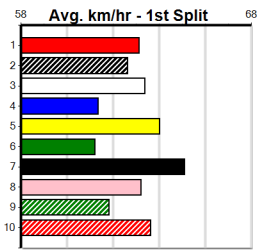

Sale

5

8:30PM

(VIC time)

YASS'S FINEST BOWLOS

Distance: 435m, Race Type: Tier 3 - Grade 6, Total Prizemoney: $1,530
1st: $1,000, 2nd: $320, 3rd: $160, 4th: $50

Watchdog Tips: [ ] [ ] [ ] [ ] Bet: [ ]

Form Box Wgt Dist Track Date Time BON Margin 1st/2nd (Time) PIR Checked Comment WR Split 1 S/P Grade

DR. ANNE [6]
BK Bitch Mar-21 Sire: ASTON KIMETTO Dam: TANSY
Owner(s): DOCTORS KENNELS (SYN), J McMahon, J Gill
Trainer: Judith McMahon (Darriman)
Winning Distances: < 300m (0) 300 - 399m (0) 400 - 499m (2) 500 - 599m (0) 600 - 699m (0) > 700m (0)
Winning Weights: 24.5(1) 25.0(1)
1st (7) 25.0 435 SLE R2 04-Dec-24 24.76 24.43 5.00L CATCH DOT (25.10) M/111 . . . . 5.31 $5.90 T3-7
4= (5) 25.3 435 SLE R4 11-Dec-24 25.36 24.66 2.50L I'M A TREASURE (25.19) M/411 . . . . 5.36 $5.60 X67
6th (4) 25.3 435 SLE R4 18-Dec-24 25.26 24.38 9.50L TERRORISING TOM (24.62) M/555 . . . . 5.32 $7.80 T3-6
2nd (6) 25.9 435 SLE R9 01-Jan-25 25.33 24.63 1.5L DR. DUCKY (25.23) M/211 . . . . 5.35 $3.40 T3-6
2nd (5) 25.8 435 SLE R2 05-Jan-25 24.78 24.30 4.25L MR. THOMAS (24.48) M/112 . . . . 5.25 $44.70 6G
5th (4) 25.8 435 SLE R2 12-Jan-25 25.57 24.26 12.00 ESSENCE (24.75) Q/133 . . . . 5.27 $23.60 X67
4th (6) 25.5 435 SLE R9 19-Jan-25 24.92 24.33 2.50L SOMERTON JUNE (24.75) M/322 . . . . 5.34 $10.70 X67
5th (6) 25.8 435 SLE R4 24-Jan-25 24.98 24.22 7.50L ASTON SHEKEL (24.47) M/344 . . . . 5.29 $25.60 RW
Last 3 wins NOT included above
1st (6) 24.5 435 SLE R1 28-Jan-24 24.83 24.22 2.75L OUR YOGI (25.02) M/111 . . . . 5.25 $3.90 M

Box History
Bx 1st 2nd 3rd 4th 5th 6th 7th 8th
1 1 1 1 1 1 1 1
2 1 1 1 1 1 1 1
3 1 1 1 1 1 1 1
4 1 1 1 1 1 1 1
5 1 1 1 1 1 1 1
6 1 1 1 1 1 1 1
7 1 1 1 1 1 1 1
8 1 1 1 1 1 1 1
Prize Best $7130.00
Starts 24.76(7)-4/12/24
Trk/Dts 28-2-6-3
APM 24-2-5-2 2087

DR. KATARINA [6]
BEBD Bitch Feb-21 Sire: FERNANDO BALE Dam: DR. MINO
Owner(s): DOCTORS KENNELS (SYN), J McMahon, J Gill
Trainer: Emily McMahon (Giffard West)
Winning Distances: < 300m (0) 300 - 399m (1) 400 - 499m (1) 500 - 599m (0) 600 - 699m (0) > 700m (0)
Winning Weights: 24.2(1) 24.3(1)
7th (6) 23.9 435 SLE R3 03-Nov-24 25.25 24.26 9.50L DR. YELLOWSTONE (24.61) M/245 . . . . 5.27 $60.40 X67
7th (5) 24.0 435 SLE R10 10-Nov-24 25.28 24.30 13.00 ROYAL PRIDE (24.44) M/556 . . V5 . . 5.44 $78.40 X67H
8th (3) 24.0 435 SLE R9 22-Dec-24 25.24 24.14 6.50L WARRIOR JACK (24.82) S/112 . . . . 5.26 $111.70 6G
6th (7) 24.5 435 SLE R9 01-Jan-25 25.47 24.63 3.5L DR. DUCKY (25.23) M/756 . . . . 5.46 $6.80 T3-6
3rd (2) 24.2 435 SLE R10 08-Jan-25 25.26 24.66 7.50L ARCHER EIGHT (24.75) M/233 . . . . 5.25 $9.50 6G
2nd (3) 24.0 435 SLE R7 15-Jan-25 25.19 24.57 2.25L JOCELYN WILL DO (25.04) Q/111 . . . . 5.28 $7.00 T3-6
3rd (5) 24.6 435 SLE R3 26-Jan-25 25.05 24.31 1.00L WITCH OF NOVA (24.99) M/222 . . . . 5.34 $26.30 X67
3rd (2) 24.3 435 SLE R2 02-Feb-25 24.92 23.85 7.50L LAMBRICK ROAD (24.42) M/222 . . . . 5.28 $43.00 X67
Last 3 wins NOT included above
1st (2) 24.3 435 SLE R1 14-Jan-24 25.04 24.33 2.75L ARCHER TWO (25.23) M/111 . . . . 5.32 $14.10 M
1st (6) 24.2 395 TRA R9 29-Jan-24 22.35 22.06 2.50L HARRY THE HOOD (22.52) M/211 . . . . 3.78 $4.10 T3-7