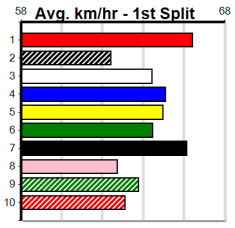

SPORTSBET SAME RACE MULTI

Distance: 450m, Race Type: Grade 5, Total Prizemoney: $2,925
1st: $1,950, 2nd: $600, 3rd: $300, 4th: $75

Watchdog Tips: **0 0 0 0** Bet: **0**