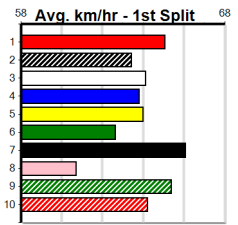

A1 SIGNAGE

Distance: 450m, Race Type: Mixed 6/7, Total Prizemoney: $2,925
1st: $1,950, 2nd: $600, 3rd: $300, 4th: $75

Watchdog Tips: 0 0 0 0 **Bet:** .