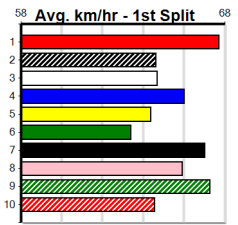

Ballarat

BALLARAT RACE 13

13 (E1)

Distance: 390m, Race Type: Grade 5, Total Prizemoney: $2,925
1st: $1,950, 2nd: $600, 3rd: $300, 4th: $75

2:24PM

(VIC time)

Watchdog Tips: **0 0 0 0** Bet: **0**