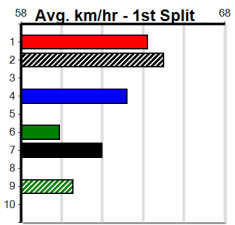

Ballarat

14 RACES TODAY

Distance: 450m, Race Type: Maiden, Total Prizemoney: $2,535
1st: $1,680, 2nd: $520, 3rd: $260, 4th: $75

1

10:42AM
(VIC time)

Watchdog Tips: **0 0 0 0** Bet: **0**

Form Box Weight Dist Track Date Time BON Margin 1st/2nd (Time) PIR Checked Comment W/R Split 1 S/P Grade

1 PAW UMA (NSW)[M]
WBK B Mar-23 TIGGERLONG TONK DYNA ZESTY
Trainer: Daniel Gibbons (Avalon)
2nd (8) 29.1 425 BEN R1 08-Jan-25 24.19 23.64 1.5LVALLETTA FLASH (24.09) M/222 . . . . 6.63 $1.70 T3-M
3rd (8) 29.1 450 WBL R1 16-Jan-25 25.87 25.14 3.00LBINDY BLAZER (25.66) M/523 . . . . 6.79 $2.70 M
2nd (2) 29.3 460 GEL R1 24-Jan-25 26.38 25.61 4.50LDOONGALLA JESSIE (26.08) M/122 . . . . 6.59 $2.00 MH
2nd (1) 29.3 460 GEL R1 31-Jan-25 26.36 25.93 3.25LASTON BARTON (26.13) Q/111 . . . . 6.61 $10.20 MF
Owner(s): B Wheeler

Winning Boxes

1	2	3	4	5	6	7	8
Prize							
Best							
Starts							
Trk/Dst							
APM							

2 ELLEN ROSE [M]
BK B Sep-22 SHIMA SHINE ABSOLUTE DELIGHT
Trainer: Raymond Henness (Mount Camel)
2nd (4) 28.5 390 SHP R1 27-Jan-25 22.55 22.23 2.00LMISCLASSIFIED (22.43) Q/22 . . . . 8.66 $10.50 M
Owner(s): M Reardon

Winning Boxes

1	2	3	4	5	6	7	8
Prize							
Best							
Starts							
Trk/Dst							
APM							

3 SPEAKEASY [M]
BD D May-23 ZAMBORA BROCKIE AUSPICIOUS QUEEN
Trainer: Ian Garland (Longlea)
Owner(s): D O'brien

Winning Boxes

1	2	3	4	5	6	7	8
Prize							
Best							
Starts							
Trk/Dst							
APM							

4 MISS MAISIE [M]
BD B Mar-23 FERAL FRANKY GLORIA BALE
Trainer: Peter Dunlevey (Tragowel)
2nd (1) 30.6 425 BEN R1 24-Jan-25 24.83 23.70 13.00LHEAVY HAULAGE (23.95) M/322 . . . . 6.68 $5.00 M
Owner(s): P Dunlevey

Winning Boxes

1	2	3	4	5	6	7	8
Prize							
Best							
Starts							
Trk/Dst							
APM							

5 ZAMBORA BLISS [M]
BK D May-23 ZAMBORA BROCKIE AUSPICIOUS QUEEN
Trainer: Ian Garland (Longlea)
Owner(s): I Garland

Winning Boxes

1	2	3	4	5	6	7	8
Prize							
Best							
Starts							
Trk/Dst							
APM							

6 SHINING DELIGHT [M]
BK B Sep-22 SHIMA SHINE ABSOLUTE DELIGHT
Trainer: Raymond Henness (Mount Camel)
6th (5) 24.4 390 SHP R2 27-Jan-25 23.13 22.23 9.50LSKY SPRINGER (22.50) M/66 . . . . 9.07 $51.40 M
Owner(s): M Reardon

Winning Boxes

1	2	3	4	5	6	7	8
Prize							
Best							
Starts							
Trk/Dst							
APM							

7 LALA FLUFFY [M]
BD B Jan-23 DROOPYS SYDNEY LALA SHIM
Trainer: Thomas Dailly (Anakie)
3rd (4) 28.4 450 BAL R4 08-Jan-25 25.78 24.66 2.75LWYONG GRESHAM (25.60) M/223 . . . . 6.70 $23.60 M
5th (6) 28.5 460 GEL R1 14-Jan-25 26.42 25.58 6.50LSHIMA TIME (25.97) M/675 . . . . 6.83 $36.80 M
3rd (8) 28.5 460 GEL R7 21-Jan-25 26.37 25.92 2.50LOREGON INDRAH (26.20) M/422 . . . . 6.77 $4.40 M
2nd (4) 28.3 460 GEL R3 28-Jan-25 26.10 25.81 2.50LWYONG EL PASO (25.93) Q/222 . . . . 6.66 $12.70 M
Owner(s): DAILLY GREYHOUND FARMS (SYN), G Dailly, T Dailly

Winning Boxes

1	2	3	4	5	6	7	8
Prize							
Best							
Starts							
Trk/Dst							
APM							

8 BLUE ARROW [M]
BE D Oct-22 TOMMY SHELBY LIZZIE'S ENTITY
Trainer: Donna Knight (Talbot)
Owner(s): D Knight

Winning Boxes

1	2	3	4	5	6	7	8
Prize							
Best							
Starts							
Trk/Dst							
APM