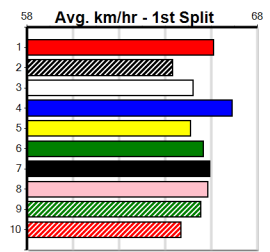

Ballarat
12
2:02PM
(VIC time)

TWO MORE RACES TO GO

Distance: 390m, Race Type: Grade 5, Total Prizemoney: $2,925
1st: $1,950, 2nd: $600, 3rd: $300, 4th: $75

Watchdog Tips: ☐ ☐ ☐ ☐ ☐

Bet: ☐ ☐ ☐ ☐ ☐

Form Box	Wgt	Dist	Track	Date	Time	BON	Margin	1st/2nd (Time)	PIR	Checked	Comment	WR	Split 1	S/P	Grade	
1	YELLOW HAWK [5]															
	BD Dog		Feb-21		Sire: SUPERIOR PANAMA				Dam: BOBBY SOXER				Trainer: Hubertus Wetzels (Northwood)			
	Owner(s): H Wetzels															
	Winning Distances: < 300m (1) 300 - 399m (1) 400 - 499m (7) 500 - 599m (1) 600 - 699m (0) > 700m (0)															
	Winning Weights: 29.8(1) 30.6(1) 30.7(1) 30.9(1) 31.0(1) 31.4(1) 31.9(1) 32.2(1) 32.4(1) 32.6(1)															
	3rd (1)	29.7	390	SHP	R4	09-Dec-24	22.36	21.77	3.25L ZERO KILLER (22.14)	M/33	.	.	.	8.57	$9.30	5
	2nd (4)	29.7	390	SHP	R12	12-Dec-24	22.29	21.78	2.00L ASTON WASHINGTON	M/22	.	.	.	8.61	$2.60	5
	3rd (1)	29.7	450	SHP	R6	21-Dec-24	25.70	25.56	2.00L TINKER CRYSTAL (25.56)	M/111	.	.	.	6.53	$3.20	5
	6th (1)	30.1	425	BEN	R4	03-Jan-25	24.63	23.56	16.00 RIENDO (23.56)	S/666	.	.	.	6.65	$43.50 X34	5
	4th (4)	30.2	425	BEN	R10	10-Jan-25	24.15	23.58	7.00L I'M WHAT'S NEXT (23.69)	S/444	.	.	.	6.60	$16.50	5
1st (1)	29.8	425	BEN	R11	17-Jan-25	24.07	23.55	5.00L ARKA SOLAR (24.41)	M/111	.	.	.	6.52	$3.40 5NP	5	
3rd (2)	30.2	425	BEN	R7	24-Jan-25	24.21	23.70	7.50L KRAKEN WHISKY (23.70)	S/755	.	.	.	6.60	$15.10 5H	5	
3rd (3)	30.3	425	BEN	R5	31-Jan-25	24.06	23.54	1.75L HIGHER FORCE (23.95)	M/234	.	.	.	6.50	$78.90 5F	5	
Last 3 wins NOT included above																
1st (3)	32.6	340	HOB	R11	09-Nov-23	19.36	19.36	0.10L COLDEN MANDELLA (19.37)	0	.	B	.	5.10	$3.60	5	
1st (1)	31.0	450	SHP	R7	14-Sep-24	25.39	25.39	4.25L DEMON KYSAIAH (25.68)	M/111	.	.	.	6.57	$3.90	5	
1st (5)	30.9	425	BEN	R12	27-Sep-24	24.27	23.60	0.75L MORAINÉ BELLA (24.31)	M/333	.	.	.	6.73	$10.10	5	

Box History								
Bx	1st	2nd	3rd	4th	5th	6th	7th	8th
1	6	1	3	2	1	2		1
2	1	1	1	1		2	2	
3	1				1	1	1	
4		3	4	1	2	2		
5	1		1	1	1	1	2	1
6	1			1	2		2	1
7		2	1		1			1
8		3	1	4	1	1	1	

Prize Best	$32935.00
Starts	FSTD 75-10-10-14
Trk/Dts	0-0-0-0
APM	6177