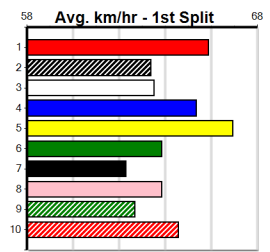

SOUTHERN SHEETMETAL

Distance: 450m, Race Type: Grade 5, Total Prizemoney: $2,925
1st: $1,950, 2nd: $600, 3rd: $300, 4th: $75

Watchdog Tips:

Bet:

Form Box	Wgt	Dist	Track	Date	Time	BON	Margin	1st/2nd (Time)	PIR	Checked	Comment	WR	Split 1	S/P	Grade

BOMBARDA MAXIMA [5]

RF Dog Jan-23 **Sire: BERNARDO** **Dam: SLINGSHOT GYPSY**

Owner(s): J Ferguson **Trainer: Mark Johnson (Ross Creek)**

Winning Distances: < 300m (0) 300 - 399m (1) 400 - 499m (5) 500 - 599m (0) 600 - 699m (0) > 700m (0)

Winning Weights: 32.3(2) 33.3(1) 33.4(1) 33.6(1) 33.9(1)

4th (5)	33.2	400	GEL	R12	08-Nov-24	22.92	22.39	2.50L COOL NATURE (22.75)	M/44	.	.	.	8.67	$8.40	5
4th (6)	33.1	425	BEN	R4	15-Nov-24	24.55	23.97	8.50L RED EMPEROR (23.98)	M/255	.	.	.	6.63	$6.80	RWH
5th (6)	33.0	390	BAL	R12	20-Nov-24	22.79	21.84	12.00 DANE MULLANE (21.98)	S/66	.	.	.	8.59	$11.60	5
5th (7)	33.6	400	GEL	R10	06-Dec-24	22.77	22.31	6.50L COME AND SEE (22.35)	M/45	.	.	W	8.51	$6.90	5
1st (8)	33.4	390	BAL	R3	01-Jan-25	21.97	21.97	7.50L WHISKEY GOSSIP (22.47)	M/11	.	.	SW	8.24	$2.50	5
8th (6)	32.6	390	WBL	R12	09-Jan-25	22.58	21.75	7.50L MINI MILKY (22.07)	M/77	.	.	.	8.77	$3.50	5
3rd (8)	33.2	390	BAL	R9	15-Jan-25	22.19	21.99	0.75L GAS LANTERN (22.14)	M/34	.	.	.	8.34	$16.50	FFA
1st (5)	33.6	400	GEL	R7	28-Jan-25	22.32	22.32	6.50L NIMBLE BENNY (22.76)	Q/11	.	.	.	8.16	$2.30	X45

Last 3 wins NOT included above

1st (8)	32.3	400	GEL	R9	03-Sep-24	22.85	22.31	0.75L GRAVY GIRL (22.90)	M/22	.	.	.	8.51	$2.30	7
1st (6)	33.3	400	GEL	R10	24-Sep-24	22.50	22.50	6.00L ENTERTAINMENT (22.92)	M/11	.	.	.	8.33	$8.40	6G
1st (3)	33.9	410	HOR	R6	08-Oct-24	23.50	23.26	0.50L CHEAP RED WINE (23.53)	Q/11	.	.	SW	10.25	$7.10	5H

Box History

Bx	1st	2nd	3rd	4th	5th	6th	7th	8th
1								
2								
3	1				1	2		
4			1			1		
5	1			1				
6	1			1	1			1
7	1		1		1			
8	2		2					

Prize Best Starts Trk/Dts APM

$9200.00
FSTD
20-6-0-4
0-0-0-0
5756