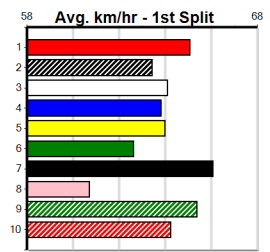

A1 SIGNAGE

Distance: 450m, Race Type: Mixed 6/7, Total Prizemoney: $2,925
1st: $1,950, 2nd: $600, 3rd: $300, 4th: $75

Watchdog Tips:

Bet:

Form Box	Wgt	Dist	Track	Date	Time	BON	Margin	1st/2nd (Time)	PIR	Checked	Comment	WR	Split 1	S/P	Grade

DELICIOUS (NSW)[7]

RF Dog May-23 **Sire: FERAL FRANKY** **Dam: MEPUNGA FRANKIE**

Owner(s): S Brincat **Trainer: Stephen Brincat (Albanvale)**

Winning Distances: < 300m (0) 300 - 399m (0) 400 - 499m (1) 500 - 599m (0) 600 - 699m (0) > 700m (0)

Winning Weights: 34.5(1)

2nd (7)	34.5	450	BAL	R2	18-Dec-24	25.48	25.10	3.00L SHIMA SEAL (25.28)	M/322	.	.	.	6.64	$7.50 M
3rd (2)	34.6	515	SAP	R2	23-Dec-24	30.69	29.71	12.00 ON THE LOOSE (29.85)	Q/1222	.	SW	.	5.14	$4.30 M
5th (5)	34.6	525	MEP	R2	01-Jan-25	31.15	29.85	8.00L WYONG HOUSTON (30.61)	M/2555	.	.	.	5.25	$2.60 MH
1st (1)	34.5	450	BAL	R3	08-Jan-25	25.26	24.66	2.50L TOMMY SPARKLE (25.43)	Q/111	.	.	.	6.58	$3.40 M
7th (2)	34.1	525	MEA	R1	18-Jan-25	30.99	29.41	14.00 SHIMA TIME (30.06)	M/5677	.	.	.	5.17	$8.30 7
2nd (4)	34.7	460	GEL	R7	31-Jan-25	26.21	25.93	1.25L ASTON PRATT (26.13)	M/111	.	SW	.	6.66	$1.80 X67

Last 3 wins NOT included above

Box History

Bx	1st	2nd	3rd	4th	5th	6th	7th	8th
1	1							
2			1					1
3								
4		1						
5					1			
6								
7		1						
8								

Prize Best $3095.00
Starts 25.26(1)-8/1/25
Trk/Dts 6-1-2-1
APM 2-1-1-0
2932

AXEL'S RADAR [7]

BK Dog May-22 **Sire: FLYING RICCIARDO** **Dam: I'M POPPY**

Owner(s): D Smith **Trainer: Danielle Smith (Lara)**

Winning Distances: < 300m (0) 300 - 399m (0) 400 - 499m (1) 500 - 599m (0) 600 - 699m (0) > 700m (0)

Winning Weights: 30.6(1)

7th (5)	31.4	460	WGL	R3	04-Nov-24	26.61	25.64	7.50L ASTON AMISHA (26.09)	M/667	.	.	.	6.76	$25.80 X67
8th (4)	30.4	390	BAL	R11	13-Dec-24	22.85	22.19	8.50L JUMBUR QUEEN (22.27)	M/78	.	.	.	8.70	$26.70 7
4th (1)	30.3	410	HOR	R1	17-Dec-24	24.02	23.14	13.00 DESIRED (23.14)	M/45	.	.	.	10.91	$21.20 7
3rd (1)	30.5	410	HOR	R3	23-Dec-24	23.98	23.13	7.00L FLEETWOOD ODIN (23.52)	Q/54	.	.	.	10.67	$12.70 7
3rd (4)	30.5	400	WGL	R12	02-Jan-25	22.95	22.43	2.75L BOMBSHELL BANJO (22.77)	M/56	.	.	.	8.67	$44.00 SH
5th (6)	30.8	460	GEL	R7	07-Jan-25	26.30	25.93	5.50L PAW RIVAL (25.93)	Q/466	.	.	.	6.75	$29.10 X67
4th (6)	31.8	450	BAL	R10	20-Jan-25	26.01	25.32	5.00L WINE LOVER (25.67)	M/525	.	.	.	6.73	$9.70 X67
2nd (1)	31.2	410	HOR	R2	28-Jan-25	23.72	22.92	6.00L CRACKERJACK MATT (23.30)	Q/33	.	.	.	10.59	$27.50 7

Last 3 wins NOT included above

1st (8)	30.6	460	WGL	R2	27-Jun-24	26.58	26.09	0.10L PARUMBA PRINCE (26.59)	M/331	.	.	.	6.74	$2.10 M

Box History

Bx	1st	2nd	3rd	4th	5th	6th	7th	8th
1	1	2	1	1	1			
2			1					
3					1			1
4			1					1
5		2						1 1
6				1	1	1		1
7					1	1		
8	1	2					1	1

Prize Best $4725.00
Starts 26.01(6)-20/1/25
Trk/Dts 26-1-5-4
APM 2-0-0-0
2146