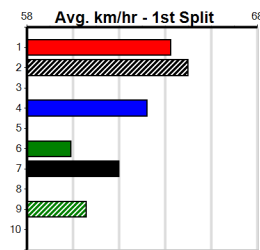

Watchdog Tips: ☐ ☐ ☐ ☐ ☐ Bet: ☐

Form Box	Wgt	Dist	Track	Date	Time	BON	Margin	1st/2nd (Time)	PIR	Checked	Comment	WR	Split 1	S/P	Grade

1

PAW UMA (NSW)[M]
WBK Bitch Mar-23 Sire: TIGGERLONG TONK Dam: DYNA ZESTY Trainer: Daniel Gibbons (Avalon)
Owner(s): B Wheeler
Winning Distances: < 300m (0) 300 - 399m (0) 400 - 499m (0) 500 - 599m (0) 600 - 699m (0) > 700m (0)
Winning Weights:

Box	1st	2nd	3rd	4th	5th	6th	7th	8th
1	1							
2		1				1		
3								
4								
5								
6			1					
7								
8				1	1			

Prize Best Starts Trk/Dts APM $1960.00 FSH 6-0-3-2 0-0-0-0 1908

3rd (6) 29.4 425 BEN R2 27-Dec-24 24.59 23.73 9.00L KILL YOUR SMILE (23.99) Q/233 6.64 $13.30 MH
6th (2) 29.6 425 BEN R2 03-Jan-25 24.63 23.56 12.00 GUNAI HURRICANE (23.80) M/346 6.67 $22.80 MF
2nd (8) 29.1 425 BEN R1 08-Jan-25 24.19 23.64 1.5L VALLETTA FLASH (24.09) M/222 6.63 $1.70 T3-M
3rd (8) 29.1 450 WBL R1 16-Jan-25 25.87 25.14 3.00L BINDY BLAZER (25.66) M/523 6.79 $2.70 M
2nd (2) 29.3 460 GEL R1 24-Jan-25 26.38 25.61 4.50L DOONGALLA JESSIE (26.08) M/122 6.59 $2.00 MH
2nd (1) 29.3 460 GEL R1 31-Jan-25 26.36 25.93 3.25L ASTON BARTON (26.13) Q/111 6.61 $10.20 MF

Last 3 wins NOT included above

2

ELLEN ROSE [M]
BK Bitch Sep-22 Sire: SHIMA SHINE Dam: ABSOLUTE DELIGHT Trainer: Raymond Henness (Mount Camel)
Owner(s): M Reardon
Winning Distances: < 300m (0) 300 - 399m (0) 400 - 499m (0) 500 - 599m (0) 600 - 699m (0) > 700m (0)
Winning Weights:

Box	1st	2nd	3rd	4th	5th	6th	7th	8th
1								
2								
3								
4		1						
5								
6								
7								
8								

Prize Best Starts Trk/Dts APM $520.00 FSH 1-0-1-0 0-0-0-0 520

2nd (4) 28.5 390 SHP R1 27-Jan-25 22.55 22.23 2.00L MISCLASSIFIED (22.43) Q/22 8.66 $10.50 M

Last 3 wins NOT included above

3

SPEAKEASY [M]
BD Dog May-23 Sire: ZAMBORA BROCKIE Dam: AUSPICIOUS QUEEN Trainer: Ian Garland (Longlea)
Owner(s): D O'brien
Winning Distances: < 300m (0) 300 - 399m (0) 400 - 499m (0) 500 - 599m (0) 600 - 699m (0) > 700m (0)
Winning Weights:

Box	1st	2nd	3rd	4th	5th	6th	7th	8th
1								
2								
3								
4								
5								
6								
7								
8								

Prize Best Starts Trk/Dts APM $0 FSH 0-0-0-0 0-0-0-0 0

Last 3 wins NOT included above

4

MISS MAISIE [M]
BD Bitch Mar-23 Sire: FERAL FRANKY Dam: GLORIA BALE Trainer: Peter Dunlevey (Tragowel)
Owner(s): P Dunlevey
Winning Distances: < 300m (0) 300 - 399m (0) 400 - 499m (0) 500 - 599m (0) 600 - 699m (0) > 700m (0)
Winning Weights:

Box	1st	2nd	3rd	4th	5th	6th	7th	8th
1								
2		1						
3								
4								
5								
6								
7								
8								

Prize Best Starts Trk/Dts APM $520.00 FSH 1-0-1-0 0-0-0-0 520

2nd (1) 30.6 425 BEN R1 24-Jan-25 24.83 23.70 13.00 HEAVY HAULAGE (23.95) M/322 6.68 $5.00 M

Last 3 wins NOT included above

5

ZAMBORA BLISS [M]
BK Dog May-23 Sire: ZAMBORA BROCKIE Dam: AUSPICIOUS QUEEN Trainer: Ian Garland (Longlea)
Owner(s): I Garland
Winning Distances: < 300m (0) 300 - 399m (0) 400 - 499m (0) 500 - 599m (0) 600 - 699m (0) > 700m (0)
Winning Weights:

Box	1st	2nd	3rd	4th	5th	6th	7th	8th
1								
2								
3								
4								
5								
6								
7								
8								

Prize Best Starts Trk/Dts APM $0 FSH 0-0-0-0 0-0-0-0 0

Last 3 wins NOT included above