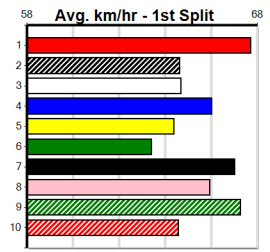

BALLARAT RACE 13

Distance: 390m, Race Type: Grade 5, Total Prizemoney: $2,925
1st: $1,950, 2nd: $600, 3rd: $300, 4th: $75

Watchdog Tips: ☐ ☐ ☐ ☐ ☐

Bet: ☐ ☐ ☐ ☐ ☐

CRUSOE RICO [5]
RBD Dog Feb-22 Sire: HARD STYLE RICO Dam: CRACKED SODA Trainer: Benjamin Abela (Echuca)

Owner(s): K Abela
Winning Distances: < 300m (0) 300 - 399m (1) 400 - 499m (8) 500 - 599m (1) 600 - 699m (0) > 700m (0)
Winning Weights: 32.8(1) 33.0(2) 33.6(2) 33.8(1) 34.2(2) 34.3(1) 34.5(1)

7th	6th	5th	4th	3rd	2nd	1st	Time	Weight	Sex	Age	DOB	Time	Weight	Sex	Age	DOB	Time	Weight	Sex	Age	DOB	Time	Weight	Sex	Age	DOB	Time	Weight	Sex	Age	DOB	Time	Weight	Sex	Age	DOB			
7th (6)	34.0	425	BEN	R9	13-Dec-24	24.20	23.66	8.00L	TOMMY TEQUILA (23.66)	M/767	. . . . .	6.64	$101.50	X34																									
2nd (4)	34.2	500	BEN	R6	20-Dec-24	28.44	27.90	3.00L	DOLLAR SIGNS (28.23)	M/112	. . . . .	6.52	$8.80	5																									
3rd (8)	34.0	500	BEN	R6	27-Dec-24	28.56	27.87	10.00	LETIZIA (27.87)	M/222	. . . . .	6.57	$39.30	X45																									
5th (6)	33.5	500	BEN	R7	03-Jan-25	28.50	27.90	3.5L	MCIVOR JEWELS (28.26)	M/111	. . . . .	6.47	$3.80	5																									
2nd (5)	33.4	400	GEL	R11	07-Jan-25	22.66	22.62	0.75L	DEROGATIVE (22.62)	M/11	. . . . .	8.33	$9.40	X45																									
5th (5)	33.5	390	SHP	R4	11-Jan-25	22.49	22.09	3.5L	RAPIDFIRE LAYLA (22.26)	M/44	. . . . .	8.63	$4.70	5																									
1st (3)	34.3	390	SHP	R12	27-Jan-25	22.33	22.23	2.50L	BOROUGH BOUND (22.49)	Q/11	. . . . .	8.49	$1.90	5																									
5th (2)	34.0	425	BEN	R4	31-Jan-25	24.36	23.54	12.00	TATTOOED (23.54)	M/334	. . . . .	6.52	$25.60	FFA																									

Last 3 wins NOT included above

1st (1)	34.2	425	BEN	R12	25-Sep-24	24.05	24.05	3.25L	CALL ME JOHN (24.28)	Q/111	. . . . .	SW	6.54	$1.50	5																								
1st (3)	34.2	425	BEN	R12	05-Oct-24	24.31	23.52	0.10L	SPICY ASSASSIN (24.32)	M/222	. . . . .	. . . . .	6.58	$24.10	X45																								
1st (2)	34.5	425	BEN	R11	11-Oct-24	24.06	23.69	1.25L	CELTIC BOUY (24.14)	M/111	. . . . .	. . . . .	6.54	$5.80	X45																								

Box History

Bx	1st	2nd	3rd	4th	5th	6th	7th	8th
1	3	1	2	2	1			
2	2		1		1	1		1
3	4				1		2	
4		1						1
5		1			1		1	1
6	1			1	3	1	3	
7					1			
8			1			1		1

Prize Best Starts Trk/Dts APM $17825.00 22.36(1)-12/6/24 41-10-3-4 1-0-0-0 8057