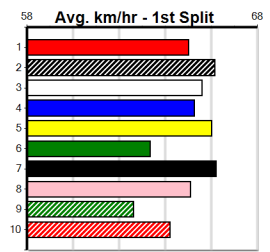

SPORTSBET FINAL (1-4 WINS)

Distance: 390m, Race Type: Restricted Win Final, Total Prizemoney: $3,360
1st: $2,250, 2nd: $690, 3rd: $345, 4th: $75

Watchdog Tips:

Bet:

Table with columns: Form Box, Wgt, Dist, Track, Date, Time, BON, Margin, 1st/2nd (Time), PIR, Checked, Comment, WR, Split 1, S/P, Grade

FERRET'S KNOCK [5]
BK Bitch Dec-22
Sire: FERNANDO BLUEY Dam: MIDNIGHT SNOOZE
Owner(s): J Loverso
Trainer: Jake Loverso (Little River)
Winning Distances: < 300m (0) 300 - 399m (1) 400 - 499m (2) 500 - 599m (0) 600 - 699m (0) > 700m (0)
Winning Weights: 27.4(1) 28.3(1) 28.4(1)
Box History table and Prize Best Starts table included.

CAPTAIN STEVIE (SA)[3]
BK Dog Sep-22
Sire: FERAL FRANKY Dam: SWEET ON ME
Owner(s): The Nineofus (SYN), D Peckham, G Siney, B Schurgott, G Sterzl
Trainer: Chris Reynolds (Little River)
Winning Distances: < 300m (0) 300 - 399m (3) 400 - 499m (2) 500 - 599m (0) 600 - 699m (0) > 700m (0)
Winning Weights: 28.9(1) 29.0(2) 29.2(1) 29.9(1)
Box History table and Prize Best Starts table included.

ASTON BOURKE [5]
BK Dog Jan-23
Sire: ASTON KIMETTO Dam: ASTON LAVINIA
Owner(s): R Borda
Trainer: Benjamin Magri (Avalon)
Winning Distances: < 300m (0) 300 - 399m (1) 400 - 499m (2) 500 - 599m (0) 600 - 699m (0) > 700m (0)
Winning Weights: 29.7(1) 30.1(2)
Box History table and Prize Best Starts table included.

SON OF DUKE [5] Biks
BK Dog Oct-21
Sire: ASTON DUKE Dam: TINKER SPIRIT
Owner(s): P Barry
Trainer: Peter Barry (Yallourn North)
Winning Distances: < 300m (0) 300 - 399m (1) 400 - 499m (2) 500 - 599m (0) 600 - 699m (0) > 700m (0)
Winning Weights: 25.9(1) 27.4(1) 27.8(1)
Box History table and Prize Best Starts table included.

FIRST TRAIN OUT [4]
BK Dog Apr-23
Sire: ASTON RUPEE Dam: LEGENDARY LASS
Owner(s): K Osborne
Trainer: Anthony Azzopardi (Rowsley)
Winning Distances: < 300m (0) 300 - 399m (1) 400 - 499m (3) 500 - 599m (0) 600 - 699m (0) > 700m (0)
Winning Weights: 34.1(1) 34.4(1) 34.5(1) 34.7(1)
Box History table and Prize Best Starts table included.