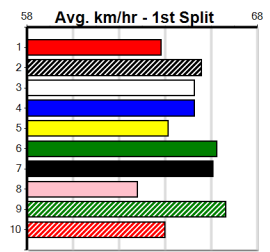

BALLARAT RACE 14

Distance: 390m, Race Type: Grade 5, Total Prizemoney: $2,925
1st: $1,950, 2nd: $600, 3rd: $300, 4th: $75

Watchdog Tips: ☐ ☐ ☐ ☐ ☐

Bet: ☐ ☐ ☐ ☐ ☐

1
2

Form Box	Wgt	Dist	Track	Date	Time	BON	Margin	1st/2nd (Time)	PIR	Checked	Comment	WR	Split 1	S/P	Grade
IDYLLIC LAYLA [5]															
BE		Bitch		Mar-22		Sire: FERNANDO BALE		Dam: PRINCESS KIWI		Trainer: Nicole Salna (Anakie)					
Owner(s): N Salna															
Winning Distances: < 300m (0) 300 - 399m (0) 400 - 499m (4) 500 - 599m (0) 600 - 699m (0) > 700m (0)															
Winning Weights: 25.6(1) 25.7(1) 25.8(1) 26.0(1)															
3rd (6)	26.3	400	GEL	R12	30-Nov-24	22.56	22.48	1.25L DASHING JEFF (22.48)	M/33	.	.	.	8.56	$8.00	5
2nd (3)	26.4	460	GEL	R8	05-Dec-24	25.92	25.51	6.00L ZIPPING KERR (25.51)	S/533	.	.	.	6.76	$4.20	X45
4th (5)	26.1	400	GEL	R4	20-Dec-24	23.32	22.43	10.00 BLACKPOOL VIPER (22.63)	S/56	.	.	.	8.62	$4.80	5
3rd (4)	26.0	400	GEL	R4	24-Dec-24	23.03	22.49	0.75L SUMMER SPRITZ (22.99)	S/86	.	.	.	8.95	$3.40	5
2nd (1)	26.0	410	HOR	R10	31-Dec-24	23.63	23.29	2.50L SOLID GROUND (23.47)	M/44	.	.	.	10.68	$2.20	5
2nd (3)	25.9	410	HOR	R12	06-Jan-25	23.76	22.89	3.5L MAYBE RAIN (23.52)	M/64	.	.	.	10.89	$3.10	5
6th (3)	26.0	400	GEL	R13	14-Jan-25	22.89	22.48	2.50L ZESTY BOY (22.72)	M/88	.	.	.	8.73	$10.90	5
4th (8)	25.6	400	GEL	R11	24-Jan-25	22.72	22.24	0.75L SUMO SMASH (22.67)	S/76	.	.	.	8.66	$15.40	5
Last 3 wins NOT included above															
1st (7)	25.8	410	HOR	R10	09-Jul-24	23.43	22.97	4.00L CUDGEE'S WREN (23.70)	M/22	.	.	.	10.45	$3.20	7
1st (7)	26.0	450	WBL	R10	23-Sep-24	25.56	25.56	4.25L AINTREE RAMBLER (25.85)	Q/111	.	SW	.	6.69	$2.60	X67
1st (4)	25.6	460	GEL	R8	07-Oct-24	25.91	25.91	0.25L DOLLAR BUCKS (25.93)	M/222	.	SW	.	6.70	$24.10	5

Box History								
Bx	1st	2nd	3rd	4th	5th	6th	7th	8th
1	1						1	1
2					2	1		1
3		2		1	2	1		
4	1		1				1	1
5				3	2		2	1
6			1	1	1	1	1	1
7	3	1		1				
8				2	2			
Prize Best Starts	$9345.00 FSH							
Trk/Dts	39-4-4-2							
APM	0-0-0-0 3823