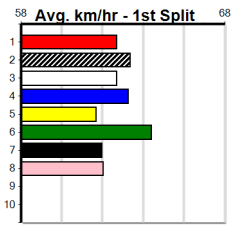

SPORTSBET MAKE IT A MULTI

Distance: 390m, Race Type: Tier 3 - Grade 7, Total Prizemoney: $2,925
1st: $1,950, 2nd: $600, 3rd: $300, 4th: $75

Watchdog Tips:

0 0 0 0

Bet: