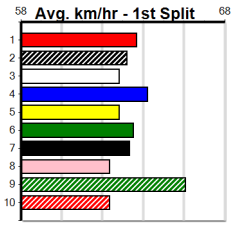

4

11:50AM

(VIC time)

Watchdog Tips: **0 0 0 0** Bet: **0**

Form	Box	Weight	Dist	Track	Date	Time	BON	Margin	1st/2nd (Time)	PIR	Checked	Comment	W/R	Split 1	S/P	Grade	Winning Boxes								
<b>1 TWILIGHT AXLE [7]</b>																	Winning Boxes								
BK	D	Feb-23 KOBLENZ				TWILIGHT CONNIE												1 2 3 4 5 6 7 8							
Trainer: Fay Vantaarling (Tallygaroopna)																	Prize Best \$1,370.00								
6th	(6)	32.2	390	SHP	R1	20-Jan-25	23.88	21.60	21.00	LLAMIA TAYA (22.45)	M/66	.	V5	.	9.14	\$10.30	M	22.54							
4th	(7)	31.9	390	SHP	R1	13-Feb-25	22.94	22.15	1.75	WHITE MIST (22.83)	M/23	.	.	.	8.74	\$4.20	M	5-1-1-0							
2nd	(7)	31.5	390	SHP	R1	20-Feb-25	22.79	22.21	2.00	MOSCOSO GIRL (22.66)	Q/12	.	.	.	8.47	\$4.60	T3-M	5-1-1-0							
1st	(7)	31.7	390	SHP	R2	27-Feb-25	22.54	22.17	1.75	MAGIC BULLSEYE (22.65)	S/11	.	SW	.	8.49	\$4.30	T3-M	APM \$1370							
Owner(s): SUNDOWN (SYN), T Van taarling, F Vantaarling, S Van taarling, L Van taarling, S Vantaarling																	Trk/Dst								
<b>2 WARDAN JILUNGIN [7]</b>																	Winning Boxes								
BK	B	Mar-22 ASTON DUKE				TIBIALIS												1 2 3 4 5 6 7 8							
Trainer: Leland Medcraft (Kamarooka)																	Prize Best \$4,630.00								
8th	(8)	25.8	450	BAL	R6	18-Jan-25	26.78	25.46	18.00	LUNA'S GIRL (25.59)	M/778	.	SW	.	6.92	\$94.10	T3-7	22.69							
4th	(1)	26.2	390	BAL	R2	10-Feb-25	22.96	22.09	4.25	MAGIC TIGRESS (22.68)	Q/13	.	SW	.	8.54	\$11.80	T3-7	45-1-3-0							
F	(2)	26.2	390	SHP	R4	13-Feb-25	0.00	22.15	.	SPOKEN (22.79)	M/88	.	V0	.	9.42	\$8.00	7	11-0-2-2							
3rd	(8)	25.9	390	SHP	R3	27-Feb-25	22.97	22.17	4.50	HECTIC HARRY (22.66)	M/33	.	.	.	8.80	\$7.10	T3-7	APM \$889							
Owner(s): Whitson and Medcraft (SYN), L Medcraft, S Medcraft																	Trk/Dst								
<b>3 REIKO MIMOSA [7]</b>																	Winning Boxes								
BK	B	Apr-23 FABREGAS				REIKO MARTINI												1 2 3 4 5 6 7 8							
Trainer: Stephen Tabb (Lara)																	Prize Best \$1,050.00								
5th	(5)	28.6	390	WBL	R1	06-Feb-25	22.89	21.86	10.00	LBIG BOY JETT (22.20)	M/54	.	.	.	9.03	\$22.50	M	22.65							
8th	(6)	29.3	400	GEL	R2	14-Feb-25	24.38	22.21	22.00	SARSAPARILLA KID (22.84)	S/88	.	.	.	9.06	\$16.20	M	4-1-0-0							
4th	(1)	29.2	390	WBL	R2	24-Feb-25	23.16	22.18	4.50	GOOD VALUE (22.85)	M/35	.	.	R	8.93	\$3.80	M	1-1-0-0							
1st	(7)	29.1	390	SHP	R1	27-Feb-25	22.65	22.17	2.00	TWILIGHT LIZZY (22.78)	M/32	.	SW	.	8.72	\$5.40	T3-M	APM \$1050							
Owner(s): J Fry																	Trk/Dst								
<b>4 PAW MUNICH (NSW)[7]</b>																	Winning Boxes								
BK	D	Feb-23 JACKSLITTLETHING				IDRIA BALE												1 2 3 4 5 6 7 8							
Trainer: Robert Camilleri (Lara)																	Prize Best \$1,050.00								
5th	(4)	33.9	390	BAL	R2	08-Jan-25	22.73	21.88	7.50	TRUE CRIME (22.21)	S/74	.	.	.	8.85	\$5.10	M	FSH							
1st	(2)	32.9	390	WBL	R3	20-Jan-25	22.48	22.29	2.75	RIGHT HAND ROCKY (22.66)	M/22	.	.	.	8.80	\$2.30	M	5-1-0-0							
8th	(2)	32.0	390	BAL	R10	08-Feb-25	23.10	22.06	13.00	PAW CALGARY (22.22)	M/85	.	.	.	8.90	\$4.30	7	0-0-0-0							
4th	(4)	32.4	390	WBL	R5	24-Feb-25	23.01	22.18	7.00	LASTON KATY (22.55)	M/53	.	.	.	8.88	\$2.90	X67	APM \$850							
Owner(s): B Wheeler																	Trk/Dst								
<b>5 SHAGGY BEAR [7]</b>																	Winning Boxes								
BD	D	Mar-22 ASTON DEE BEE				TIME NO MONEY												1 2 3 4 5 6 7 8							
Trainer: Theo Van taarling (Tallygaroopna)																	Prize Best \$3,285.00								
7th	(5)	36.6	450	SHP	R5	13-Feb-25	26.23	25.70	7.50	BULLSEYE BOB (25.70)	M/556	.	.	.	7.01	\$28.90	7	22.70							
6th	(2)	36.0	450	SHP	R5	17-Feb-25	26.13	25.00	15.00	LASTON GUITAR (25.13)	M/886	.	SW	.	6.97	\$37.20	X67	44-1-1-8							
5th	(3)	36.3	450	SHP	R7	20-Feb-25	26.03	25.55	7.00	VERY SNEAKY (25.55)	S/876	.	.	.	7.07	\$40.70	T3-RW	12-0-0-4							
5th	(4)	36.0	450	SHP	R8	27-Feb-25	26.08	25.62	4.00	TOO COLD (25.81)	S/876	.	.	.	7.21	\$13.00	T3-RW	APM \$1388							
Owner(s): J Cleave																	Trk/Dst								
<b>6 SUGAR ROO [7]</b>																	Winning Boxes								
BK	B	Mar-22 SHIMA SHINE				SUGAR SPICE												1 2 3 4 5 6 7 8							
Trainer: Natasha Fullerton (Long Gully)																	Prize Best \$1,955.00								
5th	(8)	24.9	390	SHP	R10	06-Feb-25	22.88	22.15	4.75	SMALL MERCIES (22.55)	S/66	.	.	.	8.69	\$15.40	T3-7	22.77							
4th	(6)	25.0	300	HVL	R3	16-Feb-25	17.17	16.48	3.25	SILVERTREE BEN (16.94)	Q/14	.	.	.	3.99	\$66.60	X67	15-1-0-4							
7th	(1)	25.0	350	HVL	R7	21-Feb-25	20.00	19.18	9.00	BARKLY STREET (19.38)	S/7	.	.	.	6.82	\$16.00	T3-RW	6-0-0-1							
5th	(2)	24.9	390	BAL	R10	27-Feb-25	22.67	22.09	6.00	PARNASSUS (22.26)	M/36	.	.	.	8.63	\$6.20	T3-7	APM \$547							
Owner(s): S Flower																	Trk/Dst								
<b>7 TINY BIT SPOILT [7]</b>																	Winning Boxes								
BK	D	Jan-23 KOBLENZ				LITTLE BIT SLEEK												1 2 3 4 5 6 7 8							
Trainer: Garry Johnson (Chum Creek)																	Prize Best \$3,357.86								
4th	(2)	31.8	350	HVL	R7	22-Jan-25	20.37	19.73	1.75	METAL BENDER (20.26)	Q/1	.	.	W	6.58	\$4.70	X67	FSH							
5th	(7)	31.3	300	HVL	R1	26-Jan-25	17.36	16.52	10.00	BULL DURHAM (16.68)	Q/4	.	V7	.	3.97	\$67.20	X67H	27-1-3-3							
2nd	(1)	31.5	300	HVL	R3	12-Feb-25	17.04	16.75	2.00	LZINZAN PLODDER (16.92)	M/1	.	.	.	3.94	\$10.10	7	0-0-0-0							
6th	(5)	31.4	300	HVL	R9	21-Feb-25	17.31	16.55	3.00	MAURITIAN NITRO (17.10)	M/3	.	.	.	4.00	\$11.30	T3-7	APM \$1501							
Owner(s): G Sprod																	Trk/Dst								
<b>8 EWING [7]</b>																	Winning Boxes								
F	D	Feb-22 FERNANDO BALE				COSMIC SPARKLE												1 2 3 4 5 6 7 8							
Trainer: Steven Hetherton (Kilmore)																	Prize Best \$3,510.00								
8th	(7)	28.7	425	BEN	R3	20-Nov-24	25.60	24.19	20.00	WINE LOVER (24.26)	Q/488	.	V28	.	6.76	\$87.20	7	22.78							
8th	(3)	28.2	390	SHP	R4	19-Dec-24	23.38	22.10	15.00	MARIONVALE KEV (22.38)	M/58	.	.	.	8.81	\$41.40	7	33-1-2-2							
8th	(7)	28.8	390	SHP	R3	30-Jan-25	23.48	22.30	13.00	MAJOR BASIL (22.64)	M/88	.	V0	.	8.82	\$27.00	7	16-0-2-2							
6th	(8)	29.0	390	SHP	R11	06-Feb-25	23.21	22.15	12.00	LIKE A BLAZE (22.38)	M/14	.	V14	.	8.62	\$24.80	T3-7	APM \$516							
Owner(s): S Hetherton																	Trk/Dst								
<b>9 *** NO RESERVE ***</b>																	Winning Boxes								
Trainer:																									
Owner(s):																									
<b>10 *** NO RESERVE ***</b>																	Winning Boxes								
Trainer:																									
Owner(s):																									