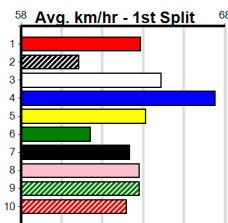

Shepparton

13 RACES TODAY

Distance: 390m, Race Type: Tier 3 - Maiden, Total Prizemoney: $2,535
1st: $1,680, 2nd: $520, 3rd: $260, 4th: $75

1
10:59AM

(VIC time)

Watchdog Tips: **0** **0** **0** **0** Bet: _____