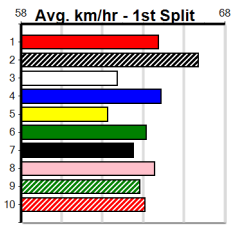

Shepparton

BYERS ELECTRICAL

Distance: 390m, Race Type: Tier 3 - Grade 6, Total Prizemoney: $2,925
1st: $1,950, 2nd: $600, 3rd: $300, 4th: $75

10

1:39PM

(VIC time)

Watchdog Tips:

0 **0** **0** **0**

Bet: