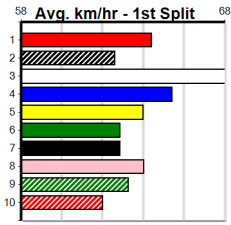

SPORTSBET MAKE IT LOOK EASY

Distance: 390m, Race Type: Tier 3 - Maiden, Total Prizemoney: $2,535
1st: $1,680, 2nd: $520, 3rd: $260, 4th: $75

2
11:19AM
(VIC time)

Watchdog Tips: 0 0 0 0 **Bet:** .