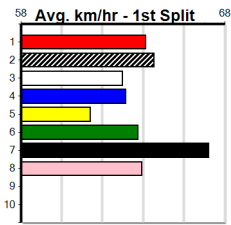

4

11:50AM

(VIC time)

Watchdog Tips: **0 0 0 0** Bet: **0**