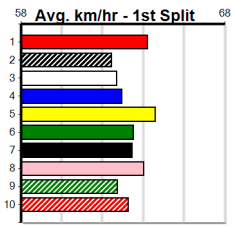

Watchdog Tips:

0 0 0 0

Bet: