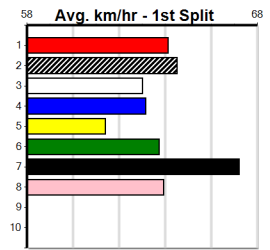

Distance: 390m, Race Type: Tier 3 - Grade 7, Total Prizemoney: $2,925
1st: $1,950, 2nd: $600, 3rd: $300, 4th: $75

Watchdog Tips: ☐ ☐ ☐ ☐ ☐

Bet:

TWILIGHT AXLE [7]
BK Dog Feb-23 Sire: KOBLENZ Dam: TWILIGHT CONNIE
Owner(s): SUNDOWN (SYN), T Van taarling, F Vantaarling, S Van taarling, L Van taarling, S Vantaarling
Winning Distances: < 300m (0) 300 - 399m (1) 400 - 499m (0) 500 - 599m (0) 600 - 699m (0) > 700m (0)
Trainer: Fay Vantaarling (Tallygaroopna)

Winning Weights: 31.7(1)

Box	1st	2nd	3rd	4th	5th	6th	7th	8th
1								
2								
3								
4								
5								
6								
7	1	1		1				
8								

Prize Best Starts Trk/Dts APM: $1370.00, 22.54(7)-27/2/25, 5-1-1-0, 5-1-1-0, 1370

WARDAN JILUNGIN [7]
BK Bitch Mar-22 Sire: ASTON DUKE Dam: TIBIALIS
Owner(s): Whitson and Medcraft (SYN), L Medcraft, S Medcraft
Winning Distances: < 300m (0) 300 - 399m (1) 400 - 499m (0) 500 - 599m (0) 600 - 699m (0) > 700m (0)
Trainer: Leland Medcraft (Kamarooka)

Winning Weights: 26.7(1)

Box	1st	2nd	3rd	4th	5th	6th	7th	8th
1								
2	1							
3								
4								
5								
6								
7								
8								

Prize Best Starts Trk/Dts APM: $4630.00, 22.69(4)-5/3/24, 45-1-9-3, 11-0-2-2, 889

REIKO MIMOSA [7]
BK Bitch Apr-23 Sire: FABREGAS Dam: REIKO MARTINI
Owner(s): J Fry
Winning Distances: < 300m (0) 300 - 399m (1) 400 - 499m (0) 500 - 599m (0) 600 - 699m (0) > 700m (0)
Trainer: Stephen Tabb (Lara)

Winning Weights: 29.1(1)

Box	1st	2nd	3rd	4th	5th	6th	7th	8th
1								
2								
3								
4								
5								
6								
7	1							
8								

Prize Best Starts Trk/Dts APM: $1050.00, 22.65(7)-27/2/25, 4-1-0-0, 1-1-0-0, 1050

PAW MUNICH (NSW)[7]
BK Dog Feb-23 Sire: JACKSLITTLETHING Dam: IDRIA BALE
Owner(s): B Wheeler
Winning Distances: < 300m (0) 300 - 399m (1) 400 - 499m (0) 500 - 599m (0) 600 - 699m (0) > 700m (0)
Trainer: Robert Camilleri (Lara)

Winning Weights: 32.9(1)

Box	1st	2nd	3rd	4th	5th	6th	7th	8th
1								
2	1							
3								
4								
5								
6								
7								
8								

Prize Best Starts Trk/Dts APM: $1050.00, 22.65(7)-27/2/25, FSH, 5-1-0-0, 0-0-0-0, 850

SHAGGY BEAR [7]
BD Dog Mar-22 Sire: ASTON DEE BEE Dam: TIME NO MONEY
Owner(s): J Cleave
Winning Distances: < 300m (0) 300 - 399m (0) 400 - 499m (1) 500 - 599m (0) 600 - 699m (0) > 700m (0)
Trainer: Theo Van taarling (Tallygaroopna)

Winning Weights: 36.1(1)

Box	1st	2nd	3rd	4th	5th	6th	7th	8th
1								
2								
3								
4								
5								
6								
7								
8								

Prize Best Starts Trk/Dts APM: $3285.00, 22.70(5)-6/7/24, 44-1-1-8, 12-0-0-4, 1388