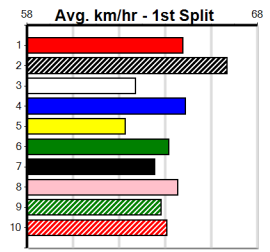

BYERS ELECTRICAL

Distance: 390m, Race Type: Tier 3 - Grade 6, Total Prizemoney: $2,925
1st: $1,950, 2nd: $600, 3rd: $300, 4th: $75

Watchdog Tips: [ ] [ ] [ ] [ ] Bet: [ ]

Table with columns: Form Box, Wgt, Dist, Track, Date, Time, BON, Margin, 1st/2nd (Time), PIR, Checked, Comment, W/R, Split 1, S/P, Grade

KRAKEN CASPER [6]
F Dog Feb-22 Sire: FERAL FRANKY Dam: KRAKEN LIGHTNING
Owner(s): J Whybrow
Trainer: Nicole Lummas (Wangaratta Sout)
Winning Distances: < 300m (0) 300 - 399m (1) 400 - 499m (1) 500 - 599m (0) 600 - 699m (0) > 700m (0)
Winning Weights: 32.0(1) 33.3(1)
Box History table and Prize Best Starts summary.

SO RECKLESS [6]
BK Dog Jul-21 Sire: MEPUNGA CRUZER Dam: ROSIE ROCKS
Owner(s): A Roche
Trainer: Arron Roche (Kyabram South)
Winning Distances: < 300m (0) 300 - 399m (1) 400 - 499m (1) 500 - 599m (0) 600 - 699m (0) > 700m (0)
Winning Weights: 33.2(1) 33.6(1)
Box History table and Prize Best Starts summary.

FOXY JAY [6]
BD Bitch Nov-22 Sire: BEAST UNLEASHED Dam: ENTWINED
Owner(s): J Roche
Trainer: Jarrod Roche (Kyabram South)
Winning Distances: < 300m (0) 300 - 399m (1) 400 - 499m (1) 500 - 599m (0) 600 - 699m (0) > 700m (0)
Winning Weights: 26.7(2)
Box History table and Prize Best Starts summary.

ASTON FULHAM [6]
BK Dog Apr-22 Sire: FERNANDO BALE Dam: ASTON CHANDON
Owner(s): R Borda
Trainer: Darryl Fullerton (Long Gully)
Winning Distances: < 300m (0) 300 - 399m (2) 400 - 499m (0) 500 - 599m (0) 600 - 699m (0) > 700m (0)
Winning Weights: 32.3(1) 32.9(1)
Box History table and Prize Best Starts summary.

PAW RAZOR (NSW)[6]
WF Dog Mar-23 Sire: YOZO BALE Dam: QUINA BALE
Owner(s): B Wheeler
Trainer: Robert Camilleri (Lara)
Winning Distances: < 300m (0) 300 - 399m (1) 400 - 499m (1) 500 - 599m (0) 600 - 699m (0) > 700m (0)
Winning Weights: 32.9(1) 33.1(1)
Box History table and Prize Best Starts summary.

1

2

3

4

5