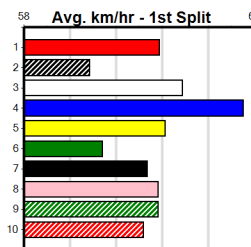

13 RACES TODAY

1
10:59AM

(VIC time)

Distance: 390m, Race Type: Tier 3 - Maiden, Total Prizemoney: $2,535
1st: $1,680, 2nd: $520, 3rd: $260, 4th: $75

Watchdog Tips: ☐ ☐ ☐ ☐ ☐ **Bet:** ☐

1 SHINING MEGG [M]
BK Bitch Nov-22 Sire: SHIMA SHINE Dam: WHITE AMBUSH Trainer: Wayne Hooke (Wellsford)
Owner(s): J Hooke
Winning Distances: < 300m (0) 300 - 399m (0) 400 - 499m (0) 500 - 599m (0) 600 - 699m (0) > 700m (0)
Winning Weights:
8th (7) 31.7 425 BEN R1 25-Oct-24 24.80 23.88 9.50L NANCY DEVERE (24.14) M/344 . . . V21 . . 6.60 $54.50 M
2nd (3) 32.2 390 SHP R1 23-Dec-24 22.67 22.17 1.25L TURBO TERROR (22.59) Q/11 . . . . . 8.48 $3.40 M
6th (8) 32.4 425 BEN R2 27-Dec-24 24.96 23.73 14.00 KILL YOUR SMILE (23.99) M/344 . . . . . 6.71 $5.80 MH
5th (8) 31.9 390 SHP R4 09-Jan-25 23.06 22.20 7.50L ACHTUNG BABY (22.56) M/34 . . . . . 8.72 $3.10 M
2nd (2) 32.3 425 BEN R2 15-Jan-25 24.91 24.09 0.25L JODIE'S ANGEL (24.90) M/111 . . . . . 6.68 $1.90 M
3rd (5) 32.0 390 SHP R2 23-Jan-25 23.12 22.31 5.00L FLASH ABBEY (22.77) M/33 . . . . . 8.85 $3.80 T3-M
5th (8) 32.0 390 SHP R1 06-Feb-25 23.03 22.15 6.00L SANDY CHEEK (22.64) M/35 . . . . . 8.68 $5.20 T3-M
2nd (4) 31.5 390 BAL R1 12-Feb-25 22.65 21.76 1.5L CLARETOWN TURBO (22.55) Q/12 . . . . . 8.55 $4.50 M
Last 3 wins NOT included above

Box History

Bx	1st	2nd	3rd	4th	5th	6th	7th	8th
1								
2		1						
3								
4								
5			1					
6								
7								1
8					2	1		

Prize Best	$1520.00
Starts	22.67(3)-23/12/24
Trk/Dts	8-0-3-1
APM	4-0-1-1
	1216

2 HIT THE BUTTON [M]
BD Dog Dec-22 Sire: MY REDEEMER Dam: NEW SAMSATION Trainer: Patrick Newell (Wallan)
Owner(s): Wallan Magpies (SYN), P Newell, D Harrington, P Newell, M Soudek, W Noonan, S Newman, B Ke
Winning Distances: < 300m (0) 300 - 399m (0) 400 - 499m (0) 500 - 599m (0) 600 - 699m (0) > 700m (0)
Winning Weights:
6th (3) 30.8 390 BAL R2 01-Jan-25 23.07 21.97 8.50L ARKSTORM (22.50) M/55 . . . . . 8.68 $23.10 M
5th (2) 31.1 390 SHP R3 09-Jan-25 23.09 22.20 13.00 ZINZAN SAMMY (22.20) S/85 . . . . . 9.15 $21.00 M
2nd (1) 30.1 390 SHP R1 06-Feb-25 22.69 22.15 1.00L SANDY CHEEK (22.64) M/53 . . . . . 8.76 $12.40 T3-M
5th (5) 30.4 450 SHP R2 10-Feb-25 26.26 24.99 14.00 PROCLIVITY (25.35) S/555 . . . . . 7.00 $14.60 MH
7th (2) 30.7 450 SHP R3 17-Feb-25 26.22 25.00 18.00 LOGISTICAL (25.00) S/887 . . . . . 7.12 $43.10 MF
3rd (2) 30.5 390 SHP R1 27-Feb-25 22.89 22.17 3.5L REIKO MIMOSA (22.65) S/54 . . . . . 8.96 $5.10 T3-M
Last 3 wins NOT included above

Box History

Bx	1st	2nd	3rd	4th	5th	6th	7th	8th
1		1						
2			1		1			1
3						1		
4								
5					1			
6								
7								
8								

Prize Best	$680.00
Starts	22.69(1)-6/2/25
Trk/Dts	6-0-1-1
APM	3-0-1-1
	680