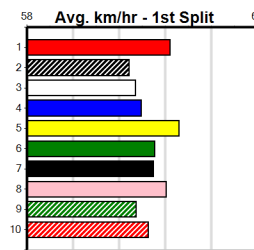

7
12:40PM
Distance: 450m, Race Type: Tier 3 - Restricted Win, Total Prizemoney: $2,925
1st: $1,950, 2nd: $600, 3rd: $300, 4th: $75

(VIC time)

Watchdog Tips: ☐ ☐ ☐ ☐ ☐ **Bet:** ☐

Form Box Wgt Dist Track Date Time BON Margin 1st/2nd (Time) PIR Checked Comment W/R Split 1 S/P Grade

1

HIGH COTTON [7]
BK Dog Dec-21 Sire: FABREGAS Dam: ELSA ROSE Trainer: Alisdair Armstrong (Huntly)
Owner(s): A Armstrong
Winning Distances: < 300m (0) 300 - 399m (0) 400 - 499m (1) 500 - 599m (0) 600 - 699m (0) > 700m (0)
Winning Weights: 31.3(1)

Box	1st	2nd	3rd	4th	5th	6th	7th	8th
1					1	1		
2		1					1	
3			3	1	1			
4	1	3	1					1
5								1
6		3	2	2		1		
7		1	2					1
8		2	4	1				

Box	1st	2nd	3rd	4th	5th	6th	7th	8th
1								
2								
3								
4								
5								
6								
7								
8								

Prize Best Starts Trk/Dts APM $11515.00 25.52(4)-12/8/24 39-1-15-10 11-0-4-3 1962

Box	1st	2nd	3rd	4th	5th	6th	7th	8th
1								
2								
3								
4								
5								
6								
7								
8								

Prize Best Starts Trk/Dts APM $11515.00 25.52(4)-12/8/24 39-1-15-10 11-0-4-3 1962

2

PAW GREGSON (NSW)[7]
BK Dog Feb-23 Sire: CHRISTO BALE Dam: WANNA ALLEN Trainer: Robert Camilleri (Lara)
Owner(s): B Wheeler
Winning Distances: < 300m (0) 300 - 399m (1) 400 - 499m (0) 500 - 599m (0) 600 - 699m (0) > 700m (0)
Winning Weights: 33.2(1)

Box	1st	2nd	3rd	4th	5th	6th	7th	8th
1								
2								
3								
4								
5								
6								
7								
8								

Box	1st	2nd	3rd	4th	5th	6th	7th	8th
1								
2								
3								
4								
5								
6								
7								
8								

Prize Best Starts Trk/Dts APM $1260.00 FSH 4-1-0-1 0-0-0-0 1208

Last 3 wins NOT included above

3

MAGIC MOON BEAM [6]
WBK Dog Jun-21 Sire: FERNANDO BALE Dam: MAGIC MOON DUST Trainer: Cynthia O'brien (Broadford)
Owner(s): C O'brien
Winning Distances: < 300m (0) 300 - 399m (1) 400 - 499m (1) 500 - 599m (0) 600 - 699m (0) > 700m (0)
Winning Weights: 31.5(1) 31.8(1)

Box	1st	2nd	3rd	4th	5th	6th	7th	8th
1								
2								
3								
4								
5								
6								
7								
8								

Box	1st	2nd	3rd	4th	5th	6th	7th	8th
1								
2								
3								
4								
5								
6								
7								
8								

Prize Best Starts Trk/Dts APM $6190.00 25.79(5)-3/10/24 50-2-5-7 22-1-3-3 978

Last 3 wins NOT included above

4

PAW KARSON (NSW)[7]
RF Dog Mar-23 Sire: YOZO BALE Dam: QUINA BALE Trainer: Robert Camilleri (Lara)
Owner(s): B Wheeler
Winning Distances: < 300m (0) 300 - 399m (0) 400 - 499m (1) 500 - 599m (0) 600 - 699m (0) > 700m (0)
Winning Weights: 31.8(1)

Box	1st	2nd	3rd	4th	5th	6th	7th	8th
1								
2								
3								
4								
5								
6								
7								
8								

Box	1st	2nd	3rd	4th	5th	6th	7th	8th
1								
2								
3								
4								
5								
6								
7								
8								

Prize Best Starts Trk/Dts APM $2495.00 FSTD 7-1-3-1 0-0-0-0 2480

Last 3 wins NOT included above

5

ZIPPING DIEGO (NSW)[7]
BK Bitch Dec-22 Sire: ASTON RUPEE Dam: ZIPPING MAGDA Trainer: Robert Camilleri (Lara)
Owner(s): S Collyer
Winning Distances: < 300m (0) 300 - 399m (0) 400 - 499m (1) 500 - 599m (0) 600 - 699m (0) > 700m (0)
Winning Weights: 28.8(1)

Box	1st	2nd	3rd	4th	5th	6th	7th	8th
1								
2								
3								
4								
5								
6								
7								
8								

Box	1st	2nd	3rd	4th	5th	6th	7th	8th
1								
2								
3								
4								
5								
6								
7								
8								

Prize Best Starts Trk/Dts APM $4270.00 FSH 11-1-4-1 0-0-0-0 2056

Last 3 wins NOT included above