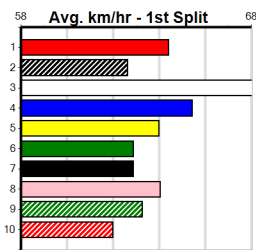

Distance: 390m, Race Type: Tier 3 - Maiden, Total Prizemoney: $2,535
1st: $1,680, 2nd: $520, 3rd: $260, 4th: $75

Watchdog Tips: ☐ ☐ ☐ ☐ ☐ **Bet:** ☐

1

TWILIGHT LIZZY [M]
BD Bitch Feb-23 Sire: KOBLENZ Dam: TWILIGHT CONNIE
Owner(s): SUNDOWN (SYN), T Van taarling, F Vantaarling, S Van taarling, L Van taarling, S Vantaarling
Winning Distances: < 300m (0) 300 - 399m (0) 400 - 499m (0) 500 - 599m (0) 600 - 699m (0) > 700m (0)
Trainer: Steven Vantaarling (Tallygaroopin)

Winning Weights:

Rank	Dist	Wgt	Sex	Age	Date	Time	BOB	Margin	1st/2nd (Time)	PIR	Checked	Comment	WR	Split 1	S/P	Grade
4th	(8)	23.3	425	BEN	R2	15-Jan-25	25.05	24.09	2.25L JODIE'S ANGEL (24.90)	Q/223	.	.	.	6.69	$22.50	M
8th	(6)	23.4	390	SHP	R2	23-Jan-25	23.77	22.31	15.00 FLASH ABBEY (22.77)	M/88	.	SW	.	9.06	$24.00	T3-M
7th	(7)	23.4	390	SHP	R1	30-Jan-25	23.41	22.30	13.00 SOCKS AND SLIDES (22.56)	M/56	.	.	.	8.66	$38.40	M
2nd	(1)	23.1	390	SHP	R2	06-Feb-25	22.77	22.15	2.25L BULLSEYE BOB (22.62)	Q/11	.	.	.	8.66	$16.50	T3-M
3rd	(5)	23.2	390	SHP	R2	13-Feb-25	22.76	22.15	6.50L SHREK'S BROTHER (22.33)	M/33	.	.	.	8.76	$3.40	M
2nd	(4)	23.1	390	SHP	R2	20-Feb-25	22.61	22.21	2.00L ASTON NITRO (22.47)	Q/22	.	.	.	8.47	$3.60	T3-M
4th	(5)	23.3	390	SHP	R1	22-Feb-25	22.92	22.12	6.00L DOOKIE DIVA (22.52)	Q/22	.	.	.	8.82	$12.50	M
2nd	(6)	23.2	390	SHP	R1	27-Feb-25	22.78	22.17	2.00L REIKO MIMOSA (22.65)	Q/11	.	V3	.	8.56	$3.30	T3-M

Box History

Bx	1st	2nd	3rd	4th	5th	6th	7th	8th
1		1		1				1
2								1
3				1				
4		1						
5			2	1	1			
6		2						1
7								1
8				2				

Prize Best $2050.00
Starts 22.61(4)-20/2/25
Trk/Dts 17-0-4-2
APM 15-0-4-2
1734

Last 3 wins NOT included above

2

GUACAMOLE IRISH [M]
BK Dog Mar-23 Sire: HARD STYLE RICO Dam: MAGGIE PIE
Owner(s): B Franksen
Winning Distances: < 300m (0) 300 - 399m (0) 400 - 499m (0) 500 - 599m (0) 600 - 699m (0) > 700m (0)
Trainer: Jordan Formosa (Heathcote)

Winning Weights:

Rank	Dist	Wgt	Sex	Age	Date	Time	BOB	Margin	1st/2nd (Time)	PIR	Checked	Comment	WR	Split 1	S/P	Grade
6th	(7)	31.3	300	HVL	R1	17-Jan-25	17.60	16.93	5.50L ASTON COSPICUA (17.23)	S/8	.	.	.	4.12	$19.90	T3-M
6th	(1)	31.2	300	HVL	R1	22-Jan-25	17.55	16.88	7.50L KIANI STAR (17.05)	S/7	.	.	.	4.32	$5.90	M
2nd	(5)	31.7	390	SHP	R1	30-Jan-25	22.91	22.30	5.50L SOCKS AND SLIDES (22.56)	M/23	.	.	.	8.56	$25.00	M
4th	(2)	31.7	390	SHP	R2	06-Feb-25	22.82	22.15	3.00L BULLSEYE BOB (22.62)	S/43	.	.	.	8.82	$9.60	T3-M
3rd	(4)	31.7	390	SHP	R2	17-Feb-25	22.61	21.72	3.75L DAD'S SURPRISE (22.36)	S/43	.	.	.	8.73	$25.20	M
3rd	(5)	32.2	390	SHP	R2	20-Feb-25	22.73	22.21	3.75L ASTON NITRO (22.47)	S/33	.	.	.	8.73	$3.00	T3-M
6th	(7)	31.9	390	SHP	R1	24-Feb-25	23.18	22.12	13.00 KURNAL BOLT (22.34)	S/76	.	.	.	8.98	$18.50	M
6th	(4)	32.1	390	SHP	R1	27-Feb-25	23.16	22.17	7.50L REIKO MIMOSA (22.65)	M/76	.	.	.	9.16	$3.20	T3-M

Box History

Bx	1st	2nd	3rd	4th	5th	6th	7th	8th
1							2	
2				1				
3								
4			2			2		
5		1	1					
6		1						
7						2		
8								

Prize Best $1295.00
Starts 22.61(4)-17/2/25
Trk/Dts 12-0-2-3
APM 9-0-1-3
1135

Last 3 wins NOT included above