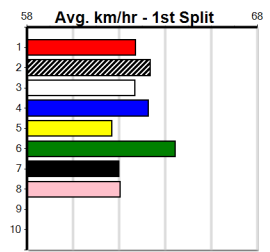

SPORTSBET MAKE IT A MULTI

Distance: 390m, Race Type: Tier 3 - Grade 7, Total Prizemoney: $2,925
1st: $1,950, 2nd: $600, 3rd: $300, 4th: $75

Watchdog Tips: ☐ ☐ ☐ ☐ ☐ Bet: ☐

1 SKY SPRINGER [7]
BK Dog Jul-22 Sire: JARVIS BALE Dam: MILLETT
Owner(s): M Fothergill **Trainer:** Michael Fothergill (Numurkah)
Winning Distances: < 300m (0) 300 - 399m (1) 400 - 499m (0) 500 - 599m (0) 600 - 699m (0) > 700m (0)
Winning Weights: 34.2(1)
3rd (2) 34.6 450 SHP R2 23-Nov-24 25.90 25.32 3.5L MAXIMUM REED (25.66) M/222 . . . . . 6.92 $3.40 RW
4th (4) 34.6 390 SHP R1 23-Dec-24 22.78 22.17 3.00L TURBO TERROR (22.59) S/54 . . . . . 8.73 $6.90 M
2nd (1) 34.2 450 SHP R7 09-Jan-25 25.72 25.57 1.00L AUNTIE AMBER (25.67) S/721 . . . . . 7.04 $3.30 M
2nd (1) 34.6 450 SHP R2 20-Jan-25 25.89 25.19 1.75L TIGER SHARK (25.79) M/222 . . . . . 6.85 $12.30 RW
1st (1) 34.2 390 SHP R2 27-Jan-25 22.50 22.23 4.75L FASHION SQUARE (22.83) M/31 . . . . . 8.71 $8.10 M
7th (5) 34.5 450 SHP R6 06-Feb-25 26.88 25.63 10.00 BAKALI SURPRISE (26.18) M/387 . . . . . 6.90 $2.90 T3-7
6th (1) 34.5 450 SHP R7 20-Feb-25 26.04 25.55 7.50L VERY SNEAKY (25.55) M/654 . . . . . 6.86 $5.10 T3-RW
4th (2) 34.0 425 BEN R2 26-Feb-25 24.87 23.99 3.25L SHE'S OUR ART (24.65) M/544 . . . . . 6.82 $2.40 7
Last 3 wins NOT included above
. . . . .
. . . . .
. . . . .

Box History

Bx	1st	2nd	3rd	4th	5th	6th	7th	8th
1	1	3						
2			1	2		1		
3								
4				1				
5							1	
6								
7					1	1		
8								

Prize	$3480.00
Best	22.50(1)-27/1/25
Starts	12-1-3-1
Trk/Dts	2-1-0-0
APM	2509

2 MOSCOSO GIRL [7]
BK Bitch Jun-22 Sire: SUPERIOR PANAMA Dam: SASSY IZZY
Owner(s): Jamari (SYN), M Eccles, R George, J Keogh **Trainer:** Jordan Formosa (Heathcote)
Winning Distances: < 300m (0) 300 - 399m (1) 400 - 499m (0) 500 - 599m (0) 600 - 699m (0) > 700m (0)
Winning Weights: 28.2(1)
6th (8) 28.8 300 HVL R1 12-Dec-24 17.72 16.63 5.50L NOVA MIA (17.35) S/8 . . . . . 4.33 $20.90 M
7th (8) 28.8 390 SHP R2 23-Dec-24 23.46 22.17 11.00 WESTERN FLAT (22.72) S/55 . . . . . 8.73 $43.50 M
2nd (3) 28.4 300 HVL R2 20-Jan-25 17.17 16.88 4.25L HIGHLAND SAL (16.88) M/6 . . . . . 4.15 $21.70 M
6th (1) 28.3 390 SHP R3 06-Feb-25 23.20 22.15 11.00 FOXY JAY (22.44) S/75 . . . . . 9.13 $10.90 T3-M
7th (1) 28.4 350 HVL R2 12-Feb-25 20.01 19.42 6.00L IRON BLOOD (19.61) M/6 . . . . . 6.87 $4.10 M
1st (1) 28.2 390 SHP R1 20-Feb-25 22.66 22.21 2.00L TWILIGHT AXLE (22.79) M/21 . . . . . SW 8.68 $7.20 T3-M
2nd (2) 28.4 390 SHP R3 27-Feb-25 22.76 22.17 1.5L HECTIC HARRY (22.66) M/22 . . . . . 8.79 $3.30 T3-7
Last 3 wins NOT included above
. . . . .
. . . . .
. . . . .

Box History

Bx	1st	2nd	3rd	4th	5th	6th	7th	8th
1	1						1	1
2		1						
3		1						
4								
5								
6								
7							1	1
8								

Prize	$1640.00
Best	22.66(1)-20/2/25
Starts	7-1-2-0
Trk/Dts	4-1-1-0
APM	1576