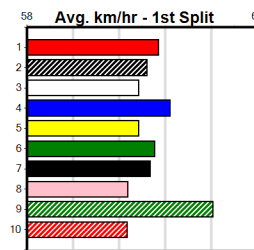

Distance: 450m, Race Type: Grade 5 T3, Total Prizemoney: $2,925
1st: $1,950, 2nd: $600, 3rd: $300, 4th: $75

Watchdog Tips:

Bet:

Table with columns: Form Box, Wgt, Dist, Track, Date, Time, BON, Margin, 1st/2nd (Time), PIR, Checked, Comment, W/R, Split 1, S/P, Grade

ALICE FROM VENUS [5]
BD Bitch May-22 Sire: TOMMY SHELBY Dam: OSAKALAKA Trainer: Cameron Knott (Mount Camel)
Owner(s): C Knott
Winning Distances: < 300m (0) 300 - 399m (1) 400 - 499m (2) 500 - 599m (0) 600 - 699m (0) > 700m (0)
Winning Weights: 25.4(1) 25.5(1) 25.6(1)
3rd (8) 26.4 400 GEL R12 07-Jan-25 23.38 22.62 4.00L GOT IMMUNITY (23.11) M/53 . . . . . 8.67 $6.00 5
5th (3) 26.3 425 BEN R13 15-Jan-25 25.02 24.09 6.00L REDEMPTION ROCK (24.61) M/876 . . . . . 6.81 $13.50 5
5th (2) 26.5 450 SHP R11 23-Jan-25 26.51 25.69 12.00 REMEMBER WHAT (25.72) M/445 . . . . . 6.86 $45.40 T3-5
4th (3) 26.2 425 BEN R12 29-Jan-25 24.70 24.04 6.00L CLOSE COMBAT (24.30) M/563 . . . . . 6.70 $17.50 T3-5
4th (7) 26.0 425 BEN R13 05-Feb-25 24.86 23.94 10.00 TORNADO JACK (24.17) M/876 . . . . . 7.19 $3.40 5
2nd (3) 26.2 450 SHP R6 13-Feb-25 25.94 25.70 2.50L PERFECT LIAM (25.77) M/222 . . . . . 6.82 $21.30 5
6th (1) 26.5 450 SHP R8 20-Feb-25 26.17 25.55 8.50L KING CHERRY (25.59) M/555 . . . . . 6.90 $21.20 T3-5
2nd (3) 26.7 425 BEN R12 26-Feb-25 24.31 23.99 3.25L TORNADO JACK (24.09) M/332 . . . . . 6.72 $39.40 5
Last 3 wins NOT included above
1st (8) 25.5 390 BAL R1 08-Apr-24 22.83 22.25 4.25L AEROBIC ICE AGE (23.12) S/11 . . . . . 8.75 $5.40 T3-M
1st (7) 25.4 425 BEN R3 14-Apr-24 25.31 24.03 2.25L SHANLYN ROVER (25.46) Q/131 . . . . . SW 6.87 $4.50 T3-7
1st (2) 25.6 425 BEN R9 24-Jul-24 24.51 24.31 2.50L MOVE OF MAGNUS (24.68) Q/111 . . . . . SW 6.72 $3.60 6G

Box History
Bx 1st 2nd 3rd 4th 5th 6th 7th 8th
1 1 2 1 1 1 1 1
2 1 2 1 2 2 1 1
3 2 2 2 2 2 1
4 1 1 2 1 2
5 1 1 1 1 1
6 2 1 3 1
7 1 1 1 2 2 1
8 1 2 2
Prize Best $6500.00
Starts 25.94(3)-13/2/25
Trk/Dts 47-3-7-6
APM 7-0-1-1
2241