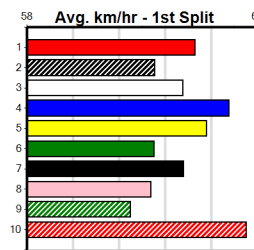

MMS ACCESS

Distance: 390m, Race Type: Grade 5 T3, Total Prizemoney: $2,925
1st: $1,950, 2nd: $600, 3rd: $300, 4th: $75

Watchdog Tips:

Bet:

Table with columns: Form Box, Wgt, Dist, Track, Date, Time, BON, Margin, 1st/2nd (Time), PIR, Checked, Comment, W/R, Split 1, S/P, Grade

MARKET BLUE [5]
BE Dog Feb-21 Sire: FERNANDO BALE Dam: OVER HERE
Owner(s): D Burkett
Trainer: Darren Burkett (Girgarre)
Winning Distances: < 300m (0) 300 - 399m (12) 400 - 499m (0) 500 - 599m (0) 600 - 699m (0) > 700m (0)
Winning Weights: 29.0(2) 29.1(2) 29.3(1) 29.5(2) 29.9(1) 30.1(1) 30.2(2) 30.7(1)
Box History table and Prize Best Starts table included.

FINDERS KEEPERS [5]
BK Bitch Dec-21 Sire: BERNARDO Dam: BLACK OPIUM
Owner(s): SEE THE DREAM (SYN), S Buccilli, B Buccilli
Trainer: Peter Frost (Heathcote)
Winning Distances: < 300m (0) 300 - 399m (1) 400 - 499m (3) 500 - 599m (0) 600 - 699m (0) > 700m (0)
Winning Weights: 27.2(2) 27.5(1) 27.6(1)
Box History table and Prize Best Starts table included.

FRANK GRIMES [5]
BK Dog Dec-21 Sire: SUPERIOR PANAMA Dam: MAGGIE MARVEL
Owner(s): M Palmer
Trainer: Jordan Formosa (Heathcote)
Winning Distances: < 300m (0) 300 - 399m (1) 400 - 499m (4) 500 - 599m (0) 600 - 699m (0) > 700m (0)
Winning Weights: 36.0(1) 36.3(1) 37.0(1) 37.3(1) 37.6(1)
Box History table and Prize Best Starts table included.

CLARA STELLA [5]
BK Bitch Feb-21 Sire: ZAMBORA BROCKIE Dam: ZINNIA
Owner(s): C Knott
Trainer: Cameron Knott (Mount Camel)
Winning Distances: < 300m (0) 300 - 399m (10) 400 - 499m (1) 500 - 599m (0) 600 - 699m (0) > 700m (0)
Winning Weights: 24.0(1) 24.4(1) 24.5(1) 24.6(2) 24.7(2) 25.1(3) 25.4(1)
Box History table and Prize Best Starts table included.

JARMON [5]
BD Bitch Sep-22 Sire: ASTON RUPEE Dam: STAR OF JASMINE
Owner(s): MALLEE RACING (SYN), S Jardine, N Monaghan
Trainer: Scott Stefanos (Longwood)
Winning Distances: < 300m (0) 300 - 399m (1) 400 - 499m (3) 500 - 599m (0) 600 - 699m (0) > 700m (0)
Winning Weights: 27.3(1) 27.5(2) 28.0(1)
Box History table and Prize Best Starts table included.