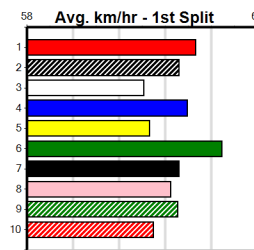

ONE MORE RACE TO GO

Distance: 390m, Race Type: Grade 5 T3, Total Prizemoney: $2,925
1st: $1,950, 2nd: $600, 3rd: $300, 4th: $75

Watchdog Tips: [ ] [ ] [ ] [ ] Bet: [ ]

Race 1: MISS MARCELINE [5]
Owner(s): R Bloomfield
Sire: FERNANDO BALE, Dam: FREYA THE SLAYER
Trainer: Roger Bloomfield (Benalla)
Winning Distances: < 300m (0) 300 - 399m (3) 400 - 499m (1) 500 - 599m (0) 600 - 699m (0) > 700m (0)
Winning Weights: 26.6(1) 26.7(1) 26.9(1) 27.2(1)
Box History table and Prize Best Starts table included.

Race 2: ZIPPING VELMA (NSW)[5]
Owner(s): S Collyer
Sire: ASTON RUPEE, Dam: ZIPPING MAGDA
Trainer: Robert Camilleri (Lara)
Winning Distances: < 300m (0) 300 - 399m (3) 400 - 499m (0) 500 - 599m (0) 600 - 699m (0) > 700m (0)
Winning Weights: 27.2(1) 27.7(2)
Box History table and Prize Best Starts table included.

Race 3: IMPRESS SIMBA (NSW)[5]
Owner(s): T Meyer
Sire: FERNANDO BALE, Dam: MEPUNGA FRANKIE
Trainer: Terry Meyer (Girgarre)
Winning Distances: < 300m (0) 300 - 399m (6) 400 - 499m (2) 500 - 599m (0) 600 - 699m (0) > 700m (0)
Winning Weights: 31.9(1) 32.2(1) 32.3(1) 32.4(1) 32.5(1) 32.6(1) 32.7(1) 32.8(1)
Box History table and Prize Best Starts table included.

Race 4: RAGING STORM [5]
Owner(s): J Whybrow
Sire: MEPUNGA BLAZER, Dam: SO SAY
Trainer: Jason Whybrow (Wangaratta Sou)
Winning Distances: < 300m (0) 300 - 399m (4) 400 - 499m (0) 500 - 599m (1) 600 - 699m (0) > 700m (0)
Winning Weights: 32.1(1) 33.1(1) 33.9(1) 34.0(1) 34.2(1)
Box History table and Prize Best Starts table included.

Race 5: MAC CRUZ [5]
Owner(s): J Wickham
Sire: SULZANTI, Dam: PANDORA'S PROOF
Trainer: Jason Wickham (Lara)
Winning Distances: < 300m (0) 300 - 399m (5) 400 - 499m (2) 500 - 599m (0) 600 - 699m (0) > 700m (0)
Winning Weights: 27.2(1) 27.4(1) 27.8(1) 27.9(1) 28.4(1) 28.5(1) 29.4(1)
Box History table and Prize Best Starts table included.