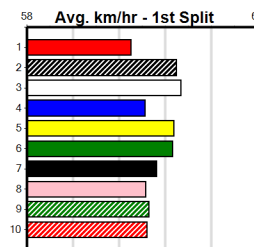

SHEPPARTON RACE 13

Distance: 390m, Race Type: Grade 5 T3, Total Prizemoney: $2,925
1st: $1,950, 2nd: $600, 3rd: $300, 4th: $75

Watchdog Tips: [ ] [ ] [ ] [ ] Bet: [ ]

BOROUGH MAN [5]
WF Dog Feb-22 Sire: FERNANDO BALE Dam: SUBLIME NEWS
Owner(s): J Formosa
Trainer: Jordan Formosa (Heathcote)
Winning Distances: < 300m (0) 300 - 399m (2) 400 - 499m (2) 500 - 599m (0) 600 - 699m (0) > 700m (0)
Winning Weights: 29.5(1) 30.0(1) 30.2(1) 31.2(1)
Box History table and Prize Best Starts table included.

SCOTT LIL DIVA [5]
BK Bitch Sep-22 Sire: ASTON RUPEE Dam: WHODAT DIVA
Owner(s): E Scott
Trainer: Emma Scott (Tatura)
Winning Distances: < 300m (0) 300 - 399m (3) 400 - 499m (0) 500 - 599m (0) 600 - 699m (0) > 700m (0)
Winning Weights: 25.1(1) 25.7(1) 25.9(1)
Box History table and Prize Best Starts table included.

SPANISH BULLET [5]
BK Dog Jan-21 Sire: BERNARDO Dam: STAR DESIRE
Owner(s): P Morganti
Trainer: Chris Armstrong (Hoppers Crossi)
Winning Distances: < 300m (0) 300 - 399m (4) 400 - 499m (5) 500 - 599m (0) 600 - 699m (0) > 700m (0)
Winning Weights: 31.3(1) 31.6(1) 31.8(1) 32.0(1) 32.2(2) 32.4(1) 32.5(1) 32.7(1)
Box History table and Prize Best Starts table included.

HAGIBIS [5]
BK Bitch Apr-20 Sire: FERNANDO BALE Dam: WEST ON JILL
Owner(s): K Doidge
Trainer: Kenneth Doidge (Murchison)
Winning Distances: < 300m (0) 300 - 399m (0) 400 - 499m (3) 500 - 599m (0) 600 - 699m (0) > 700m (0)
Winning Weights: 25.8(2) 25.9(1)
Box History table and Prize Best Starts table included.

WANDANA LAD [5]
BK Dog Jun-21 Sire: ASTON DEE BEE Dam: MISS MORRISSET
Owner(s): G Johnson
Trainer: Garry Johnson (Chum Creek)
Winning Distances: < 300m (0) 300 - 399m (6) 400 - 499m (4) 500 - 599m (2) 600 - 699m (0) > 700m (0)
Winning Weights: 30.5(1) 30.9(1) 31.2(2) 31.3(1) 31.4(2) 31.6(2) 31.8(1) 32.0(1) 32.3(1)
Box History table and Prize Best Starts table included.