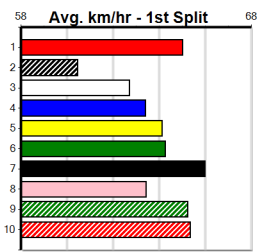

SHEPPARTON WORKWEAR & SAFETY

Distance: 450m, Race Type: Grade 5 T3, Total Prizemoney: $2,925
1st: $1,950, 2nd: $600, 3rd: $300, 4th: $75

Watchdog Tips:

Bet:

Table with columns: Form Box, Wgt, Dist, Track, Date, Time, BON, Margin, 1st/2nd (Time), PIR, Checked, Comment, W/R, Split 1, S/P, Grade

PAW CHEYENNE (NSW)[5]
BK Bitch Jul-22 Sire: CHRISTO BALE Dam: DYNA GERTIE
Owner(s): B Wheeler
Trainer: Robert Camilleri (Lara)
Winning Distances: < 300m (0) 300 - 399m (0) 400 - 499m (5) 500 - 599m (0) 600 - 699m (0) > 700m (0)
Winning Weights: 27.0(1) 27.2(2) 27.3(1) 27.4(1)
Box History table and Prize Best Starts table included.

SMILING BEE [5]
BK Bitch Mar-22 Sire: ASTON DEE BEE Dam: WHITE AMBUSH
Owner(s): J Hooke
Trainer: Jane Hooke (Wellsford)
Winning Distances: < 300m (0) 300 - 399m (0) 400 - 499m (4) 500 - 599m (0) 600 - 699m (0) > 700m (0)
Winning Weights: 29.1(1) 29.2(1) 29.6(1) 30.2(1)
Box History table and Prize Best Starts table included.

HELLO COOPER [5]
BK Dog Mar-22 Sire: ASTON DEE BEE Dam: WHITE AMBUSH
Owner(s): J Hooke
Trainer: Jane Hooke (Wellsford)
ENG BAL 2025-03-05
Winning Distances: < 300m (0) 300 - 399m (1) 400 - 499m (3) 500 - 599m (0) 600 - 699m (0) > 700m (0)
Winning Weights: 32.3(2) 32.6(1) 32.7(1)
Box History table and Prize Best Starts table included.

DROP OF INK [5]
BK Bitch Oct-22 Sire: ASTON RUPEE Dam: SLINKY INKY
Owner(s): J Shaw
Trainer: James Shaw (Northwood)
Winning Distances: < 300m (0) 300 - 399m (0) 400 - 499m (2) 500 - 599m (2) 600 - 699m (0) > 700m (0)
Winning Weights: 26.8(1) 27.2(1) 27.7(1) 27.8(1)
Box History table and Prize Best Starts table included.

GOT IMMUNITY [5]
F Bitch Dec-22 Sire: BLACK MAGIC OPAL Dam: IMMUNITY
Owner(s): SEE THE DREAM (SYN), S Buccilli, B Buccilli
Trainer: Kate Gorman (Tanjil South)
Winning Distances: < 300m (0) 300 - 399m (1) 400 - 499m (4) 500 - 599m (0) 600 - 699m (0) > 700m (0)
Winning Weights: 26.7(1) 27.2(2) 27.3(1) 27.5(1)
Box History table and Prize Best Starts table included.

1

2

3

4

5