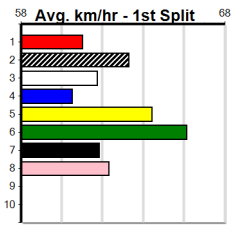

Sale

8

1:25PM

(VIC time)

MAFFRA POLY & PUMPS (1-3 WINS)

Distance: 510m, Race Type: Tier 3 - Restricted Win, Total Prizemoney: \$1,740
1st: \$1,150, 2nd: \$360, 3rd: \$180, 4th: \$50

Watchdog Tips: **0 0 0 0** Bet: **0**