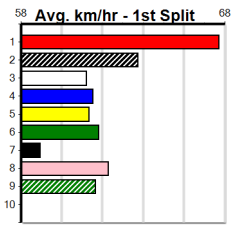

Sale

4

12:07PM

(VIC time)

ED FOUNTAIN REMOVALS

Distance: 435m, Race Type: Tier 3 - Grade 7, Total Prizemoney: \$1,530
1st: \$1,000, 2nd: \$320, 3rd: \$160, 4th: \$50

Watchdog Tips:

0 0 0 0