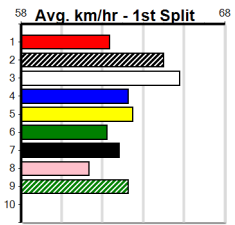

Sale

FLYING COLOURS TRAVEL

Distance: 435m, Race Type: Grade 5 T3, Total Prizemoney: $1,530
1st: $1,000, 2nd: $320, 3rd: $160, 4th: $50

9

1:42PM
(VIC time)

Watchdog Tips: **0 0 0 0** Bet: **0**