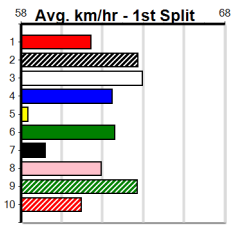

Sale

RSN GREY AREAS - WEDNESDAY & FRID

Distance: 435m, Race Type: Tier 3 - Maiden, Total Prizemoney: $1,530
1st: $1,000, 2nd: $320, 3rd: $160, 4th: $50

1

11:17AM

(VIC time)

Watchdog Tips: **0 0 0 0** Bet: **0**