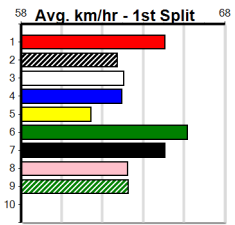

Sale

CABINET CONNECTIONS

Distance: 435m, Race Type: Grade 5 T3, Total Prizemoney: $1,530
1st: $1,000, 2nd: $320, 3rd: $160, 4th: $50

6
12:42PM
(VIC time)

Watchdog Tips: **0 0 0 0** Bet: **0**