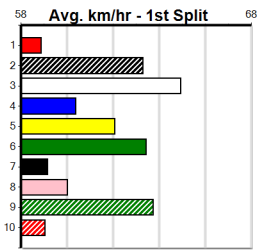

Sale
2
11:32AM
(VIC time)

SPORTSBET EVERY DOG HAS ITS DAY

Distance: 435m, Race Type: Tier 3 - Maiden, Total Prizemoney: $1,530
1st: $1,000, 2nd: $320, 3rd: $160, 4th: $50

Watchdog Tips: ☐ ☐ ☐ ☐ ☐ Bet: ☐

1

BRINDLE MOTION [M]
LTBD Bitch Dec-22 Sire: HARD STYLE RICO Dam: SWEET EMOTION
Owner(s): K Fogarty Trainer: Kathleen Fogarty (Lower Heyfield)
Winning Distances: < 300m (0) 300 - 399m (0) 400 - 499m (0) 500 - 599m (0) 600 - 699m (0) > 700m (0)
Winning Weights:

Rank	Age	Wgt	Dist	Track	Date	Time	BON	Margin	1st/2nd (Time)	PIR	Checked	Comment	WR	Split 1	S/P	Grade
3rd	(4)	25.8	435	SLE	R1	12-Jan-25	25.48	24.26	6.00L FAST FREDDY (25.07)	S/544				5.46	$48.50	M
6th	(4)	26.1	435	SLE	R4	19-Jan-25	26.11	24.33	16.00 ACE GEM (25.02)	S/676				5.53	$30.90	MH
6th	(1)	26.3	435	SLE	R3	05-Feb-25	25.83	24.64	7.50L ULTIMATE LEXI (25.34)	S/876				5.62	$15.10	T3-M
3rd	(1)	26.7	435	SLE	R2	19-Feb-25	25.85	24.59	12.00 PAW DENVER (25.02)	S/665				5.62	$21.70	M
5th	(8)	26.6	435	SLE	R1	26-Feb-25	25.46	24.31	12.00 MATILDA ROSE (24.63)	S/455				5.38	$53.50	M

Last 3 wins NOT included above

Box History

Bx	1st	2nd	3rd	4th	5th	6th	7th	8th
1			1					
2							1	
3								
4				1				
5						1		
6								
7								
8					1			

Prize Best $420.00
Starts 25.46(8)-26/2/25
Trk/Dts 5-0-0-2
APM 5-0-0-2
368

2

URANA JAM DONUT [M]
BK Bitch May-22 Sire: FERNANDO BALE Dam: MA'S PLUM JAM
Owner(s): S Mallia Trainer: Constance Mcmillan (Drouin)
Winning Distances: < 300m (0) 300 - 399m (0) 400 - 499m (0) 500 - 599m (0) 600 - 699m (0) > 700m (0)
Winning Weights:

Rank	Age	Wgt	Dist	Track	Date	Time	BON	Margin	1st/2nd (Time)	PIR	Checked	Comment	WR	Split 1	S/P	Grade
5th	(5)	25.4	400	WGL	R1	04-Nov-24	23.34	22.45	5.50L WHATEVER GEORGE (22.97)	M/45				8.52	$13.10	M
4th	(7)	27.3	400	WGL	R1	31-Jan-25	23.79	22.29	11.00 MRS. FRANKY (23.07)	M/34				8.80	$7.80	M
2nd	(8)	27.3	400	WGL	R2	06-Feb-25	23.03	22.53	1.00L HOW HIGH HARLEM (22.96)	M/32				8.51	$4.50	M
3rd	(6)	27.4	400	WGL	R2	11-Feb-25	23.16	22.40	7.50L GENERAL ATTITUDE (22.65)	Q/33				8.57	$9.20	M
3rd	(4)	27.2	400	WGL	R3	18-Feb-25	23.30	22.29	6.50L SARILDA (22.85)	M/63		W		8.70	$5.10	M
4th	(2)	27.1	435	SLE	R1	23-Feb-25	25.88	24.16	9.00L INDI BEAR (25.27)	Q/133				5.39	$11.80	M
2nd	(5)	27.3	435	SLE	R3	28-Feb-25	25.16	24.16	1.00L DR. GABRIELLA (25.09)	M/322				5.39	$8.80	M

Last 3 wins NOT included above

Box History

Bx	1st	2nd	3rd	4th	5th	6th	7th	8th
1								
2				1				
3								
4			1					
5	1				1			
6		1						
7				1				
8	1							

Prize Best $1510.00
Starts 25.16(5)-28/2/25
Trk/Dts 7-0-2-2
APM 2-0-1-0
1495

3

BABY YOSHI [M]
BD Bitch May-22 Sire: BERNARDO Dam: MT. VIEW AUDREY
Owner(s): C Fulford Trainer: Corey Fulford (Maffra)
Winning Distances: < 300m (0) 300 - 399m (0) 400 - 499m (0) 500 - 599m (0) 600 - 699m (0) > 700m (0)
Winning Weights:

Rank	Age	Wgt	Dist	Track	Date	Time	BON	Margin	1st/2nd (Time)	PIR	Checked	Comment	WR	Split 1	S/P	Grade
6th	(6)	30.0	400	WGL	R3	21-Jan-25	23.40	22.41	15.00 FADE TO BLACK (22.41)	M/35				8.60	$110.00	MH
5th	(8)	29.7	400	WGL	R2	07-Feb-25	23.47	22.47	8.50L WHY NOT ZACH (22.90)	M/25				8.57	$5.40	M
4th	(3)	29.8	400	WGL	R2	13-Feb-25	23.60	22.79	8.00L INVICTUS HARMONY (23.06)	M/24				8.49	$6.80	T3-M

Last 3 wins NOT included above

Box History

Bx	1st	2nd	3rd	4th	5th	6th	7th	8th
1								
2								
3				1				
4								
5								
6						1		
7								
8					1			

Prize Best $50.00
Starts FSH
Trk/Dts 3-0-0-0
APM 0-0-0-0
50