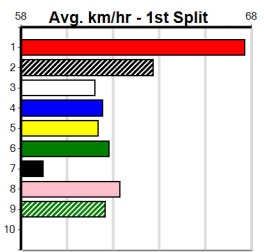

Sale

ED FOUNTAIN REMOVALS

4

12:07PM

(VIC time)

Distance: 435m, Race Type: Tier 3 - Grade 7, Total Prizemoney: $1,530
1st: $1,000, 2nd: $320, 3rd: $160, 4th: $50

Watchdog Tips: ☐ ☐ ☐ ☐ ☐ **Bet:** ☐

MIKADO JEWEL [7]
BK Bitch Feb-23 Sire: COSMIC RUMBLE Dam: HARDAWAY WINNIE
Owner(s): J AND J (SYN), M Barber, P Jones Trainer: Maria Barber (Hoddles Creek)
Winning Distances: < 300m (0) 300 - 399m (1) 400 - 499m (0) 500 - 599m (0) 600 - 699m (0) > 700m (0)
Winning Weights: 25.7(1)

Form	Box	Wgt	Dist	Track	Date	Time	BON	Margin	1st/2nd (Time)	PIR	Checked	Comment	WR	Split 1	S/P	Grade
1st	(5)	25.7	300	HVL	R1	29-Dec-24	17.04	16.51	1.25L ASTON COSPICUA (17.13)	M/4	.	.	.	4.04	$14.80	M
5th	(1)	25.8	350	HVL	R4	05-Jan-25	19.74	19.08	3.00L WHO ME (19.54)	M/5	.	.	.	6.79	$17.10	X67
4th	(7)	26.1	300	HVL	R3	12-Jan-25	16.95	16.68	3.5L BUTTERFLY GIRL (16.71)	M/6	.	.	.	4.08	$22.00	X67
5th	(5)	26.3	350	HVL	R3	19-Jan-25	19.54	19.09	4.25L BUFFALO COWBOY (19.25)	M/7	.	.	.	6.72	$22.90	X67
4th	(2)	26.4	300	HVL	R2	26-Jan-25	17.07	16.52	2.50L MY OPIE (16.89)	M/2	.	.	.	4.04	$9.70	X67H
6th	(2)	26.5	350	HVL	R5	31-Jan-25	19.93	19.50	4.25L SAVANNAH STAR (19.64)	M/2	.	.	.	6.65	$3.70	T3-RW
8th	(1)	26.4	450	WBL	R4	06-Feb-25	26.93	25.11	23.00 BOURNE LICKETY (25.38)	M/238	.	.	.	6.77	$47.50	X67
8th	(5)	26.3	400	WGL	R3	11-Feb-25	24.44	22.40	25.00 SMOKIN' BILLY (22.70)	M/88	.	V7	.	9.49	$60.90	X67H

Box History

Bx	1st	2nd	3rd	4th	5th	6th	7th	8th
1								
2				1	1	1		
3								
4								
5	1				1			1
6								
7				1				
8								

Prize Best Starts Trk/Dts APM: $1830.00 FSH 8-1-0-0 0-0-0-0 1128

Last 3 wins NOT included above

ROCHARD [7]
BK Dog Apr-21 Sire: BERNARDO Dam: SUNSET SENORITA
Owner(s): D Williamson Trainer: Dean Williamson (Moe)
Winning Distances: < 300m (0) 300 - 399m (0) 400 - 499m (1) 500 - 599m (0) 600 - 699m (0) > 700m (0)
Winning Weights: 28.7(1)

Form	Box	Wgt	Dist	Track	Date	Time	BON	Margin	1st/2nd (Time)	PIR	Checked	Comment	WR	Split 1	S/P	Grade
8th	(6)	28.8	400	WGL	R9	12-Dec-24	23.83	22.69	13.00 KILMANY WARRIOR (22.98)	M/68	.	.	.	8.68	$30.30	T3-7
5th	(6)	29.2	435	SLE	R3	08-Jan-25	26.02	24.66	14.00 PETITE BEAST (25.07)	M/655	.	.	.	5.38	$34.30	7
5th	(7)	28.8	400	WGL	R4	16-Jan-25	23.39	22.72	6.50L REDGUM WARS (22.95)	M/34	.	.	.	8.58	$17.00	7
3rd	(4)	28.6	400	WGL	R4	23-Jan-25	23.59	22.46	6.00L FRENZY ATTACK (23.18)	M/53	.	.	.	8.70	$16.80	T3-7
7th	(5)	28.5	400	WGL	R9	30-Jan-25	23.59	22.75	9.00L HULK KING HAMMER (22.97)	Q/22	.	.	.	8.55	$42.00	T3-7
4th	(7)	28.7	435	SLE	R4	05-Feb-25	25.71	24.64	11.00 MARJORIE MAUDE (24.97)	M/322	.	.	.	5.38	$47.10	T3-7
7th	(6)	28.8	400	WGL	R11	13-Feb-25	23.59	22.79	11.00 HOOKED ON JING/STARSHIP	M/43	.	.	.	8.50	$53.70	T3-7
5th	(6)	28.5	435	SLE	R10	19-Feb-25	25.49	24.59	13.00 COLLINDA BLINDER (24.62)	Q/344	.	.	.	5.39	$50.10	X67

Box History

Bx	1st	2nd	3rd	4th	5th	6th	7th	8th
1								
2	1							
3								
4		1	1					
5			1				1	
6				1	3		1	1
7				1	1			
8		1			2	1		

Prize Best Starts Trk/Dts APM: $2060.00 25.21(6)-5/11/24 17-1-2-2 7-0-2-0 1224

Last 3 wins NOT included above

1st (2) 28.7 400 WGL R2 28-Nov-24 23.44 22.74 1.75L ALBATROSS WINGS (23.55) Q/22 8.59 $3.50 T3-M