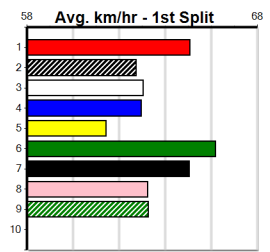

Sale

6

12:42PM

(VIC time)

CABINET CONNECTIONS

Distance: 435m, Race Type: Grade 5 T3, Total Prizemoney: $1,530
1st: $1,000, 2nd: $320, 3rd: $160, 4th: $50

Watchdog Tips:

Bet:

Form Box	Wgt	Dist	Track	Date	Time	BON	Margin	1st/2nd (Time)	PIR	Checked	Comment	WR	Split 1	S/P	Grade

1 BANDARI [5]
BD Dog Mar-22 Sire: FERNANDO BALE Dam: MOMBASA
Owner(s): P Fiske Trainer: John Musselwhite (Lindenow)
Winning Distances: < 300m (0) 300 - 399m (1) 400 - 499m (4) 500 - 599m (0) 600 - 699m (0) > 700m (0)
Winning Weights: 29.5(1) 29.8(1) 29.9(1) 30.2(1) 30.4(1)
2nd (8) 29.4 515 SAP R11 23-Dec-24 29.93 29.71 3.25L SHARNI'S SECRET (29.71) M/3222 . . . . 5.11 $34.10 5
2nd (1) 29.6 515 SAN R3 26-Dec-24 30.04 28.94 2.25L TARGET RANGE (29.89) Q/1113 . . . . 5.08 $3.70 5
5th (8) 29.4 515 SAP R6 06-Jan-25 30.21 29.37 12.00 EXTREME WHEELS (29.37) M/4555 . . . . 5.24 $17.90 5
5th (6) 29.3 515 SAN R12 09-Jan-25 30.12 29.18 13.00 ASTON GOZO (29.28) Q/4666 . . . . 5.19 $44.10 5
8th (1) 29.1 595 SAN R6 16-Jan-25 35.18 34.39 6.50L VOICE OF THUNDER (34.73) Q/4558 . . . . 9.41 $38.10 5
7th (3) 29.3 595 SAP R8 20-Jan-25 35.19 34.22 14.00 SWEET SUNDOWN (34.22) M/4677 . . . . 9.47 $48.80 X45
8th (4) 29.7 435 SLE R10 09-Feb-25 25.16 24.34 11.00 PAW XANDER (24.46) M/4888 . . . . 5.34 $66.10 5
6th (3) 29.3 400 WGL R5 18-Feb-25 23.12 22.29 7.50L HYPERKINETIC (22.62) M/57 . . . SW . 8.63 $46.10 5
Last 3 wins NOT included above
1st (7) 30.2 435 SLE R10 23-Oct-24 24.69 24.65 0.75L BE GRACEFUL (24.74) M/111 . . . SW . 5.27 $3.50 X67
1st (5) 29.9 400 WGL R4 07-Nov-24 23.00 22.67 1.75L HE'S SO TOUGH (23.11) M/12 . . . . 8.42 $4.10 T3-5
1st (8) 29.5 460 WGL R6 12-Dec-24 26.09 26.08 1.75L MISS DAICOS (26.20) Q/111 . . . . 6.54 $3.80 T3-5

Box History

Bx	1st	2nd	3rd	4th	5th	6th	7th	8th
1	1	1	1	1	1			1
2		1	1	1	1			
3	1	1	1	2		2	1	1
4			1	1	1	1	1	1
5	1	2		1				1
6					1	1	1	1
7	1	1	2	1		1	1	1
8	1	3	1		3	2		

Prize Best $12306.25
Starts 24.69(7)-23/10/24
Trk/Dts 49-5-9-6
APM 18-1-4-4
4698