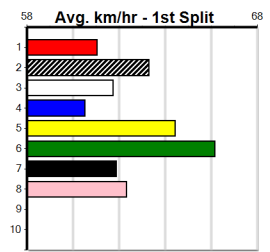

Sale

8

1:25PM

(VIC time)

MAFFRA POLY & PUMPS (1-3 WINS)

Distance: 510m, Race Type: Tier 3 - Restricted Win, Total Prizemoney: $1,740

1st: $1,150, 2nd: $360, 3rd: $180, 4th: $50

Watchdog Tips:

Bet:

Form	Box	Wgt	Dist	Track	Date	Time	BON	Margin	1st/2nd (Time)	PIR	Checked	Comment	WR	Split 1	S/P	Grade

EARN A ZACK [7]

F Dog Mar-22 Sire: ZACK MONELLI Dam: SHE'S AN EARN

Owner(s): GET AN EARN (SYN), L Smith, A Tindall
Winning Distances: < 300m (0) 300 - 399m (0) 400 - 499m (0) 500 - 599m (1) 600 - 699m (0) > 700m (0)

Trainer: Lyn Smith (Nambrok)

Winning Weights: 31.4(1)

4th (6)	31.5	510	SLE	R2	28-Apr-24	29.85	28.95	7.50L CRAFTY BEER (29.34)	M/666	.	.	.	.	9.91	$9.20	M
4th (1)	31.4	595	SAP	R4	13-May-24	35.63	34.39	10.00 CHIRP THIRD (34.95)	M/3444	.	.	.	.	9.69	$2.00	RW
1st (6)	31.4	510	SLE	R2	19-Jun-24	29.29	28.97	3.5L SWIPER (29.52)	Q/221	.	.	SW	.	9.37	$4.40	M
8th (3)	30.4	595	SAP	R2	15-Jul-24	36.02	34.71	14.00 GRACE BURGESS (35.06)	S/8888	.	.	V5	.	9.88	$5.20	RW
6th (6)	30.3	460	WGL	R5	21-Nov-24	26.50	25.98	7.50L VODKA AND ICE (25.98)	M/887	.	.	.	.	6.90	$16.70	T3-7
7th (8)	30.7	515	SAP	R3	25-Nov-24	30.66	29.49	14.00 FEAT OF STRENGTH (29.73)	M/7777	.	.	V10	.	5.35	$32.20	X67
ST (-)	33.1	435	SLE		19-Feb-25	25.69		20.00 Trial Cleared	M/42	.	.	3of4	.	.	.	ST

Last 3 wins NOT included above

Box History

Bx	1st	2nd	3rd	4th	5th	6th	7th	8th
1								
2								
3				1				
4								1
5								
6								
7	1			1		1		
8								1

Prize Best $2050.00
Starts 29.29(6)-19/6/24
Trk/Dts 6-1-0-0
APM 2-1-0-0
410

NEWHAVEN SEQUOIA [7]

F Bitch Jun-22 Sire: HANDSOME PRINCE Dam: PAY CALL

Owner(s): N De la roche
Winning Distances: < 300m (0) 300 - 399m (0) 400 - 499m (0) 500 - 599m (1) 600 - 699m (0) > 700m (0)

Trainer: Clinton Rand (Heyfield)

Winning Weights: 29.3(1)

2nd (7)	30.4	515	SAP	R2	23-Dec-24	30.64	29.71	12.00 ON THE LOOSE (29.85)	M/7343	.	.	.	.	5.40	$35.10	M
4th (5)	29.9	595	SAP	R4	30-Dec-24	35.40	33.97	13.00 REALITY PIE (34.56)	M/665	.	.	.	.	9.91	$23.50	RW
5th (6)	30.2	680	WGL	R3	10-Jan-25	39.95	39.12	12.00 VODKA AND ICE (39.12)	M/665	.	.	.	.	18.84	$66.30	RW
1st (3)	29.3	595	SAP	R3	27-Jan-25	34.91	34.46	0.50L CRUZADO (34.95)	M/3221	.	.	SW	.	9.53	$7.00	RW
4th (8)	29.4	600	MEA	R4	01-Feb-25	35.75	34.59	12.00 SOUTH THAILAND (34.95)	M/6655	.	.	.	.	9.41	$17.20	X67
2nd (1)	29.3	595	SAP	R3	10-Feb-25	35.13	34.25	9.00L THIS BAD BOY (34.52)	M/3322	.	.	.	.	9.52	$3.00	RW
7th (1)	29.5	640	SLE	R6	16-Feb-25	38.02	37.19	12.00 DR. ZEEKA (37.19)	M/7777	.	.	.	.	6.50	$26.40	RW
7th (1)	29.3	595	SAP	R2	24-Feb-25	35.52	33.94	13.00 DUPLICITOUS (34.64)	M/7777	.	.	.	.	9.69	$14.00	RW

Last 3 wins NOT included above

Box History

Bx	1st	2nd	3rd	4th	5th	6th	7th	8th
1								
2								2
3	1							
4								
5				1		1		
6			1		1			
7		1						
8					1			

Prize Best $4745.00
Starts 29.72(3)-18/12/24
Trk/Dts 12-1-2-2
APM 1-0-0-1
3761