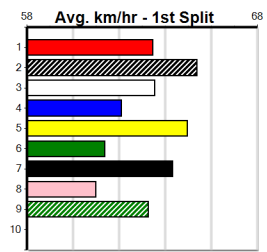

Sale
10
2:00PM
(VIC time)

TOONGABBIE LODGE

Distance: 435m, Race Type: Grade 5 T3, Total Prizemoney: $1,530
1st: $1,000, 2nd: $320, 3rd: $160, 4th: $50

Watchdog Tips: ☐ ☐ ☐ ☐ ☐

Bet:

SOMERTON JUNE [5]
BK Bitch Dec-22 Sire: MY REDEEMER Dam: SOMERTON ROSE
Owner(s): M Delaney Trainer: Michael Delaney (Cobains)
Winning Distances: < 300m (0) 300 - 399m (0) 400 - 499m (3) 500 - 599m (0) 600 - 699m (0) > 700m (0)
Winning Weights: 23.6(1) 24.2(1) 24.3(1)

Box	1st	2nd	3rd	4th	5th	6th	7th	8th
1	2	1						
2		1	1		3			
3				1	1	1		1
4	1	2	1	2	1			
5							1	
6		1	2		1	1		
7			2	1				
8								

Prize Best Starts Trk/Dts APM: $7495.00, 24.72(1)-11/9/24, 28-3-5-4, 21-2-3-4, 3983

SAPPHIRE SPEED [5]
BE Dog Feb-21 Sire: BERNARDO Dam: FERNANDO'S ANGEL
Owner(s): M Williams Trainer: Maxwell Williams (Pakenham)
Winning Distances: < 300m (0) 300 - 399m (5) 400 - 499m (6) 500 - 599m (1) 600 - 699m (0) > 700m (0)
Winning Weights: 29.4(1) 29.6(2) 29.7(1) 29.8(1) 29.9(1) 30.0(1) 30.1(1) 30.2(1) 30.3(1) 30.6(1) 31.1(1)

Box	1st	2nd	3rd	4th	5th	6th	7th	8th
1	2			5	1	1		
2		1	2	3	1	2	2	
3	1	1	1	4	5			
4	1	1	1	2				
5	2	2		5	2	1	2	2
6	2			2	1			
7	1	1	4		1	2		
8	3	6	3	2	4	4	1	

Prize Best Starts Trk/Dts APM: $29955.00, 24.82(6)-17/1/24, 90-12-11-9, 3-0-1-0, 4667

MALLY BOY (WA)[5]
BK Dog Nov-21 Sire: FLYING RICCIARDO Dam: FINE CHAMPAN
Owner(s): L Traynor Trainer: Maria Musselwhite (Lindenow)
Winning Distances: < 300m (0) 300 - 399m (2) 400 - 499m (2) 500 - 599m (0) 600 - 699m (0) > 700m (0)
Winning Weights: 30.3(1) 30.8(1) 30.9(1) 31.3(1)

Box	1st	2nd	3rd	4th	5th	6th	7th	8th
1	3		1	1				1
2		2		1	2	2		
3			2		1			
4			2		2		2	1
5	1	1	2	2	2			
6		2	1	1	1	1		1
7	3	1	1	3	1			1
8		4	2	1	3	1	1	

Prize Best Starts Trk/Dts APM: $15003.57, 24.60(6)-3/1/24, 62-4-13-10, 33-2-8-4, 3018

DR. DUCKY [5]
F Bitch Mar-21 Sire: ASTON KIMETTO Dam: TANSY
Owner(s): DOCTORS KENNELS (SYN), J McMahon, J Gill Trainer: Emily McMahon (Giffard West)
Winning Distances: < 300m (0) 300 - 399m (0) 400 - 499m (3) 500 - 599m (0) 600 - 699m (0) > 700m (0)
Winning Weights: 23.1(1) 24.0(1) 24.7(1)

Box	1st	2nd	3rd	4th	5th	6th	7th	8th
1					1	1		
2								1
3	1			1	1	1	3	
4			1			1	1	
5		1			2		1	1
6			1		1	4	1	
7		1		2				
8	2			1	1			2

Prize Best Starts Trk/Dts APM: $4160.00, 24.74(7)-5/11/24, 34-3-2-2, 28-3-2-2, 1769

IRINKA ASHLEY (NSW)[5]
BK Dog May-22 Sire: FERAL FRANKY Dam: MIDNIGHT FLASH
Owner(s): Getoverit (SYN), M Schmidt, C Schmidt, G Osborne Trainer: Marlene Schmidt (Devon Meadow)
Winning Distances: < 300m (0) 300 - 399m (0) 400 - 499m (3) 500 - 599m (0) 600 - 699m (0) > 700m (0)
Winning Weights: 31.3(1) 31.5(2)

Box	1st	2nd	3rd	4th	5th	6th	7th	8th
1	2		1	2				
2								
3						1		
4		2			1			
5							2	
6	1				1			
7				1			1	1
8		1						

Prize Best Starts Trk/Dts APM: $6305.00, FSH, 18-3-3-1, 0-0-0-0, 1947