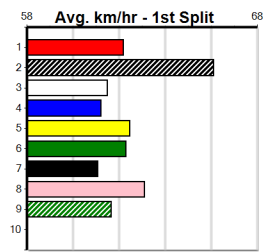

Sale
7
1:03PM
(VIC time)

ROTTI SECURITY (1-2 WINS)

Distance: 435m, Race Type: Tier 3 - Restricted Win, Total Prizemoney: $1,530
1st: $1,000, 2nd: $320, 3rd: $160, 4th: $50

Watchdog Tips: ☐ ☐ ☐ ☐ ☐

Bet: ☐

Form Box	Wgt	Dist	Track	Date	Time	BON	Margin	1st/2nd (Time)	PIR	Checked	Comment	WR	Split 1	S/P	Grade
KOKODA TRAIL [7]															
F Bitch			Feb-22		Sire: CATCH THE THIEF			Dam: SUPREME OUTLAW			Trainer: Gayle Elston (Sale)				
Owner(s): G Elston															
Winning Distances: < 300m (0) 300 - 399m (0) 400 - 499m (1) 500 - 599m (0) 600 - 699m (0) > 700m (0)															
Winning Weights: 28.3(1)															
6th (7)	28.5	435	SLE	R2	23-Oct-24	26.03	24.65	6.50L DON'T BLAME ME (25.57)	M/366	.	.	.	5.45	$5.70	M
2nd (1)	28.6	435	SLE	R3	30-Oct-24	25.20	24.81	1.75L PARUMBA CHA CHA (25.09)	M/222	.	.	.	5.35	$28.80	M
3rd (4)	28.9	435	SLE	R3	05-Nov-24	25.11	24.54	4.00L SELECT JEALOUSY (24.83)	M/444	.	.	.	5.40	$6.00	T3-RW
2nd (4)	28.9	435	SLE	R1	13-Nov-24	25.12	24.42	3.25L TERRORISING TOM (24.90)	M/322	.	.	V14	5.43	$3.90	T3-M
1st (7)	28.3	435	SLE	R2	05-Feb-25	25.15	24.64	1.5L BELLS OF VICTORY (25.24)	M/111	.	.	SW	5.34	$2.70	T3-M
2nd (8)	28.4	435	SLE	R9	19-Feb-25	25.01	24.59	1.25L IGNATIUS ROSE (24.93)	M/421	.	.	.	5.33	$3.90	X67
2nd (4)	28.5	435	SLE	R4	26-Feb-25	24.79	24.31	1.5L COLLINDA DOUGIE (24.69)	Q/111	.	.	.	5.25	$22.00	7
8th (3)	28.3	435	SLE	R3	02-Mar-25	25.18	24.41	8.50L ARKA AIR (24.60)	M/577	.	.	.	5.32	$27.70	X67H
Last 3 wins NOT included above															
Prize Best Starts Trk/Dts APM															

Form Box	Wgt	Dist	Track	Date	Time	BON	Margin	1st/2nd (Time)	PIR	Checked	Comment	WR	Split 1	S/P	Grade
WANT SOME [7]															
BK Dog			Aug-22		Sire: SH AVATAR			Dam: ROCKIN' ROSIE			Trainer: Susan Richards (Devon Meadows)				
Owner(s): G Masterson															
Winning Distances: < 300m (0) 300 - 399m (0) 400 - 499m (1) 500 - 599m (0) 600 - 699m (0) > 700m (0)															
Winning Weights: 29.4(1)															
2nd (6)	30.3	350	HVL	R1	17-Nov-24	19.43	19.04	6.00L TALK IS CHEAP (19.04)	M/2	.	.	.	6.58	$33.80	MH
4th (4)	30.2	350	HVL	R2	24-Nov-24	19.84	19.03	4.50L TALK IS CHEAP (19.54)	M/6	.	.	.	6.70	$20.00	MF
4th (2)	29.8	400	WGL	R1	03-Dec-24	23.72	22.49	14.00 BULL DURHAM (22.78)	M/55	.	.	.	8.72	$3.50	M
1st (1)	29.4	400	WGL	R1	12-Dec-24	22.94	22.69	4.00L ALBATROSS WINGS (23.21)	M/1	.	.	.	8.33	$1.50	T3-M
8th (8)	29.7	460	WGL	R1	17-Dec-24	26.78	25.52	12.00 JUMBUK JOHNNY (25.95)	S/878	.	.	.	6.75	$25.20	X67H
6th (8)	29.2	400	WGL	R9	21-Feb-25	23.22	22.66	7.00L JUMPING OREO (22.73)	M/34	.	.	.	8.61	$6.40	7
Last 3 wins NOT included above															
Prize Best Starts Trk/Dts APM