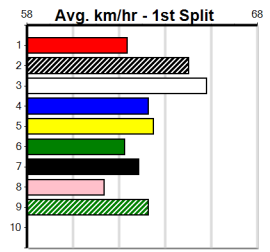

FLYING COLOURS TRAVEL

Distance: 435m, Race Type: Grade 5 T3, Total Prizemoney: $1,530
1st: $1,000, 2nd: $320, 3rd: $160, 4th: $50

Watchdog Tips:

Bet:

Table with columns: Form Box, Wgt, Dist, Track, Date, Time, BON, Margin, 1st/2nd (Time), PIR, Checked, Comment, W/R, Split 1, S/P, Grade

SWOOPING SWAN [5]
Owner(s): G Mcmillan
Sire: FERNANDO BALE, Dam: FEARLESS SWAN
Trainer: Gary Mcmillan (Nambrok)
Includes winning distances, weights, and a box history table.

ROSE OPAL [5]
Owner(s): S Stockdale
Sire: ASTON RUPEE, Dam: BESSIE'S DAISY
Trainer: Billy Stockdale (Fulham)
Includes winning distances, weights, and a box history table.

DISCO GIZMO [5]
Owner(s): J Sultana
Sire: GET IT GIZMO, Dam: WONDERFUL WORLD
Trainer: Joseph Sultana (Trafalgar East)
Includes winning distances, weights, and a box history table.

JOCELYN WILL DO [5]
Owner(s): D Macdonald
Sire: ZAMBORA BROCKIE, Dam: BESSIE'S DAISY
Trainer: Peter Mckenzie (Tinamba)
Includes winning distances, weights, and a box history table.

STELLAR CAREER [5]
Owner(s): L Jennings
Sire: TOMMY SHELBY, Dam: IN BLUE JEANS
Trainer: Cheryl Morris (Briagolong)
Includes winning distances, weights, and a box history table.

1

2

3

4

5