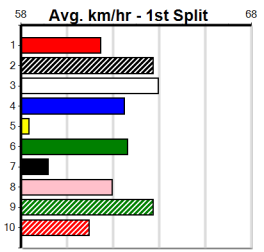

Sale
1
11:17AM
(VIC time)

RSN GREY AREAS - WEDNESDAY & FRIDAY

Distance: 435m, Race Type: Tier 3 - Maiden, Total Prizemoney: $1,530
1st: $1,000, 2nd: $320, 3rd: $160, 4th: $50

Watchdog Tips: ☐ ☐ ☐ ☐ ☐ **Bet:** ☐

1

STALKING DOUGLAS [M]
BK Bitch Apr-22 Sire: ZACK MONELLI Dam: JOSIE'S ENTITY Trainer: Corey Fulford (Maffra)
Owner(s): C Fulford
Winning Distances: < 300m (0) 300 - 399m (0) 400 - 499m (0) 500 - 599m (0) 600 - 699m (0) > 700m (0)
Winning Weights:
4th (7) 27.2 400 WGL R1 12-Dec-24 23.45 22.69 7.50L WANT SOME (22.94) S/5 . . . . . 8.66 $43.20 T3-M
5th (3) 27.3 435 SLE R1 18-Dec-24 25.50 24.38 13.00 STAR STATUS (24.61) M/455 . . . . . 5.49 $36.30 T3-M
4th (6) 27.8 435 SLE R2 01-Jan-25 25.50 24.63 6.50L MY BLUE ROSE (25.05) M/433 . . . . . 5.49 $29.60 T3-M
3rd (3) 28.1 400 WGL R1 09-Jan-25 23.39 22.59 6.50L MISS BRONX (22.95) Q/73 . . . . . 8.77 $31.00 T3-M
2nd (3) 27.9 460 WGL R1 16-Jan-25 26.57 25.68 0.50L GETTING ON (26.55) M/331 . . . . . 6.75 $19.70 M
5th (6) 28.2 400 WGL R2 23-Jan-25 23.56 22.46 8.00L NADIA'S CHARM (23.00) M/85 . . . . . 8.84 $14.70 T3-M
4th (1) 28.3 460 WGL R4 30-Jan-25 26.77 25.84 7.00L DEAL CLOSER (26.29) M/333 . . . SW . . . 6.69 $9.70 T3-RV
8th (3) 28.0 460 WGL R5 13-Feb-25 27.18 25.95 13.00 COLLINDA DOUGIE (26.27) M/345 . . . . . 6.71 $16.70 T3-M
Last 3 wins NOT included above

Box History

Bx	1st	2nd	3rd	4th	5th	6th	7th	8th
1				2	2			
2								
3		1	1		1			1
4			1	1		2		1
5								1
6			1	1	1			
7				2				
8				1				1

Prize Best	$1150.00
Starts	25.50(3)-18/12/24
Trk/Dts	21-0-1-3
APM	7-0-0-1
	736

2

JUMBUR RUPERT [M]
BK Dog Jun-23 Sire: ASTON RUPEE Dam: PUNK LASS ROCKS Trainer: Ben Joske (Yinnar South)
Owner(s): B Joske
Winning Distances: < 300m (0) 300 - 399m (0) 400 - 499m (0) 500 - 599m (0) 600 - 699m (0) > 700m (0)
Winning Weights:
7th (7) 29.3 435 SLE R1 24-Jan-25 25.72 24.22 12.00 OMEGA PENNIE (24.94) Q/468 . . . . . 5.35 $5.90 M
2nd (8) 28.9 400 WGL R1 31-Jan-25 23.29 22.29 3.25L MRS. FRANKY (23.07) M/22 . . . . . 8.64 $8.10 M
7th (3) 28.5 435 SLE R2 05-Feb-25 26.00 24.64 13.00 KOKODA TRAIL (25.15) M/377 . . . SW . . . 5.38 $4.50 T3-M
2nd (7) 28.3 400 WGL R1 11-Feb-25 23.31 22.40 3.5L TERRITORY ROSE (23.08) M/22 . . . . . 8.74 $6.40 M
4th (6) 28.7 400 WGL R1 14-Feb-25 23.12 22.65 5.50L TRENDY TRUDY (22.75) M/43 . . . SW . . . 8.60 $7.80 M
5th (7) 28.6 460 WGL R1 21-Feb-25 26.39 25.54 12.00 ACCREDITED (25.62) Q/444 . . . . . 6.66 $6.90 M
6th (2) 28.4 350 HVL R4 25-Feb-25 20.17 19.21 7.50L SANTORINI BREEZE (19.67) M/6 . . . . . 6.74 $9.70 M
Last 3 wins NOT included above

Box History

Bx	1st	2nd	3rd	4th	5th	6th	7th	8th
1								
2						1		
3								1
4								
5								
6				1				
7		1			1			1
8		1						

Prize Best	$1115.00
Starts	25.72(7)-24/1/25
Trk/Dts	7-0-2-0
APM	2-0-0-0
	1011