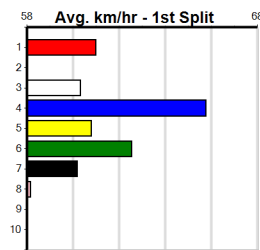

THE BECKLEY CENTRE GEELONG (300+RANK)

Distance: 400m, Race Type: Maiden, Total Prizemoney: $1,530
1st: $1,000, 2nd: $320, 3rd: $160, 4th: $50

Watchdog Tips: ☐ ☐ ☐ ☐ ☐ Bet:

Form Box	Wgt	Dist	Track	Date	Time	BON	Margin	1st/2nd (Time)	PIR	Checked	Comment	WR	Split 1	S/P	Grade

1 KIWI CRUISE [M]

BK Bitch **May-23** Sire: KURO KISMET Dam: RIVIERA CRUZ
Owner(s): D Petersen Trainer: Darren Petersen (Rochester)
Winning Distances: < 300m (0) 300 - 399m (0) 400 - 499m (0) 500 - 599m (0) 600 - 699m (0) > 700m (0)
Winning Weights:

6th (5)	32.2	410	HOR	R2	31-Dec-24	24.71	23.29	20.00 CANYA JUMP (23.35)	M/66	.	VO	W	11.01	$54.90	RW
3rd (7)	31.7	305	MTG	R1	02-Jan-25	18.26	17.72	3.5L PAYTON'S PEARL (18.01)					5.98	$2.00	M
8th (1)	32.0	425	BEN	R1	15-Jan-25	25.58	24.09	14.00 RIPPING IT UP (24.62)	M/888	.	SW	.	6.88	$36.20	M
7th (4)	32.0	410	HOR	R1	28-Jan-25	24.55	22.92	7.00L SOLAR EBONY (24.07)	M/56	.	.	W	10.83	$23.10	M
4th (7)	32.6	305	MTG	R2	30-Jan-25	18.58	17.90	10.00 SAINT BREE (17.90)					6.02	$8.50	M
3rd (5)	32.4	305	MTG	R2	06-Feb-25	18.28	17.92	2.75L MAYBE TIME (18.08)					6.04	$7.50	M
8th (5)	33.1	390	SHP	R3	13-Feb-25	23.69	22.15	14.00 HECTIC HARRY (22.75)	M/88	.	.	.	9.16	$13.60	M
6th (2)	33.0	400	GAW	R1	26-Feb-25	24.18	22.54	17.00 ONE MARGARITA (23.00)					9.26	$101.00	M

Last 3 wins NOT included above

Box History

Bx	1st	2nd	3rd	4th	5th	6th	7th	8th
1								1
2						1		
3								
4								1
5			1			1		1
6								
7		1	1	1				
8		1		1				

Prize Best $910.00
Starts FSH
Trk/Dts 11-0-2-2
APM 0-0-0-0
681

2 TYPHOON TAM [M]

BD Bitch **Feb-22** Sire: WHISKEY RIOT Dam: LONNIE MACH
Owner(s): C Baker Trainer: Colin Baker (Lara)
Winning Distances: < 300m (0) 300 - 399m (0) 400 - 499m (0) 500 - 599m (0) 600 - 699m (0) > 700m (0)
Winning Weights:

T (1)	30.8	390	BAL	R1	24-Oct-24	0.00	22.08	MAJOR ALLEN (22.39)	M/77	.	V14	.	9.23	$45.40	M
7th (6)	30.3	300	HVL	R1	12-Jan-25	18.26	16.68	16.00 MAJOR MISTAKE (17.19)	M/7	.	.	.	4.19	$63.50	MH
8th (7)	30.1	300	HVL	R1	09-Feb-25	18.16	16.42	19.00 CANYA SPARKLE (16.90)	S/8	.	.	.	4.26	$54.10	M
5th (5)	29.9	300	HVL	R1	18-Feb-25	17.95	16.83	12.00 ZINZAN PAPER (17.11)	M/4	.	.	.	4.23	$35.50	M
7th (7)	29.9	300	HVL	R1	23-Feb-25	17.86	16.30	15.00 IMPRESS BUGSY (16.88)	M/6	.	.	.	4.12	$113.20	M

Last 3 wins NOT included above

Box History

Bx	1st	2nd	3rd	4th	5th	6th	7th	8th
1								
2								
3								
4								
5					1			
6							1	
7								1
8								

Prize Best $0.00
Starts FSH
Trk/Dts 5-0-0-0
APM 0-0-0-0
0