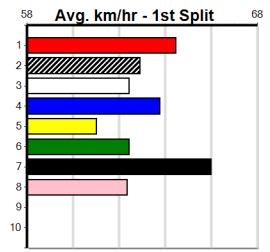

GEELONG RACE 13 (300+RANK)

Distance: 400m, Race Type: Grade 5, Total Prizemoney: $1,530
1st: $1,000, 2nd: $320, 3rd: $160, 4th: $50

Watchdog Tips: ☐ ☐ ☐ ☐ **Bet:**