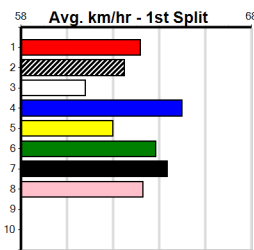

MME SLAT GATES (300+RANK)

Distance: 400m, Race Type: Grade 5, Total Prizemoney: $1,530
1st: $1,000, 2nd: $320, 3rd: $160, 4th: $50

Watchdog Tips:

Bet:

Table with columns: Form Box, Wgt, Dist, Track, Date, Time, BON, Margin, 1st/2nd (Time), PIR, Checked, Comment, WR, Split 1, S/P, Grade

SPIRIT OF PANAMA [5]
BD Dog Jul-21 Sire: SUPERIOR PANAMA Dam: CHUN LI
Owner(s): C Knott
Trainer: Cameron Knott (Mount Camel)
Winning Distances: < 300m (0) 300 - 399m (2) 400 - 499m (1) 500 - 599m (0) 600 - 699m (0) > 700m (0)
Winning Weights: 29.7(1) 30.1(1) 30.2(1)
6th (4) 30.8 390 BAL R12 30-Dec-24 22.83 22.30 3.75L NITRO BALE (22.58) S/75 . . . . 8.74 $12.70 T3-5
2nd (3) 29.8 400 GEL R4 07-Jan-25 23.31 22.62 4.75L LADY ARANDT (22.98) M/22 . . . . 8.60 $19.50 5
4th (4) 30.0 425 BEN R5 15-Jan-25 24.88 24.09 7.00L MIST FRED (24.42) M/332 . . . . 6.72 $31.30 5
5th (2) 30.0 425 BEN R6 22-Jan-25 24.98 24.31 2.00L MORE BOOST RICO (24.84) Q/122 . . . . 6.66 $9.70 5
8th (2) 30.1 390 SHP R11 30-Jan-25 23.44 22.30 13.00 KRAKEN FORCE (22.55) M/78 . . . . 8.82 $28.80 5
3rd (1) 30.1 390 BAL R14 10-Feb-25 22.70 22.09 6.00L SHOWGIRL SHIRLEY (22.29) Q/22 . . . . 8.56 $28.80 T3-5
6th (2) 30.3 300 HVL R3 14-Feb-25 17.34 16.83 6.50L EASILY AMUSED (16.90) M/3 . . . . 4.00 $20.60 T3-5
2nd (4) 30.6 390 BAL R13 24-Feb-25 22.62 22.11 0.75L RUXTON SHINE (22.58) M/22 . . . . 8.50 $23.60 T3-5
Last 3 wins NOT included above
1st (5) 29.7 390 SHP R1 22-Feb-24 22.59 22.29 2.75L DINOSAUR DEANO (22.76) Q/11 . . . . 8.65 $24.70 T3-M
1st (6) 30.2 425 BEN R3 13-Mar-24 24.62 24.00 0.75L WARDAN JILUNGIN (24.67) Q/111 . . SW . . 6.59 $9.10 T3-7
1st (4) 30.1 390 BAL R10 08-Apr-24 22.56 22.25 0.50L BRAVADO (22.59) M/11 . . . . 8.50 $10.50 T3-6

Box History
Bx 1st 2nd 3rd 4th 5th 6th 7th 8th
1 . . . .
2 . . 2 . . . . . .
3 . . . . 2 1 2 . . .
4 1 3 1 2 1 2 1 . .
5 1 2 . . 1 1 2 . . .
6 1 . . . 2 1 . . . .
7 . . 2 1 . . 2 3 . .
8 . . 2 1 1 2 . . . .
Prize Best $7450.00
Starts 23.25(4)-22/10/24
Trk/Dts 55-3-9-5
APM 4-0-1-0 1715