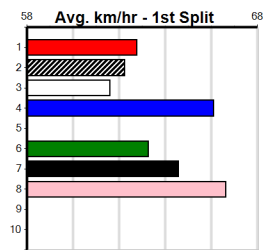

MILLERS MUZZLES (300+RANK)

Distance: 400m, Race Type: Grade 7, Total Prizemoney: $1,530
1st: $1,000, 2nd: $320, 3rd: $160, 4th: $50

Watchdog Tips:

Bet:

Form	Box	Wgt	Dist	Track	Date	Time	BON	Margin	1st/2nd (Time)	PIR	Checked	Comment	WR	Split 1	S/P	Grade

1

KATHLEN'S ENTITY [7]
BK Bitch Jan-22 Sire: ASTON DEE BEE Dam: ZARA'S ENTITY Trainer: Kathleen Boyle (Lethbridge)
Owner(s): K Boyle
Winning Distances: < 300m (0) 300 - 399m (1) 400 - 499m (0) 500 - 599m (0) 600 - 699m (0) > 700m (0)
Winning Weights: 26.2(1)

8th (1)	26.0	390	BAL	R9	23-Sep-24	23.36	22.35	8.50L PAW PENELOPE (22.78)	M/88	. . . . .	9.05	$2.70	T3-7
3rd (6)	26.3	400	GEL	R9	22-Oct-24	23.06	22.43	9.00L SHRAPNEL (22.43)	Q/33	. . . . .	8.63	$5.20	T3-7
2nd (5)	26.4	400	GEL	R9	05-Nov-24	22.99	22.46	2.75L YOU WIN (22.80)	M/22	. . . . .	8.57	$4.90	7
7th (8)	27.0	400	GEL	R1	30-Nov-24	23.50	22.48	11.00 CERULEAN POPPY (22.74)	S/87	. . . . .	8.91	$11.40	7
4th (3)	27.2	390	BAL	R9	09-Dec-24	23.03	22.11	1.75L BOROUGH BOUND (22.92)	M/54	. . . . .	8.58	$11.90	T3-7
2nd (7)	26.4	400	GEL	R10	24-Dec-24	23.25	22.49	1.25L PAW JOLYN (23.17)	Q/42	. . . . .	8.76	$4.30	7
2nd (2)	26.4	400	GEL	R9	07-Jan-25	23.03	22.62	3.5L PUGSLEY (22.78)	M/22	. . . . .	8.50	$4.00	7
5th (1)	27.0	390	BAL	R10	10-Feb-25	22.72	22.09	5.00L ZIPPING TAMIKA (22.37)	Q/36	. . . . .	8.54	$5.60	T3-RW

Last 3 wins NOT included above

1st (2)	26.2	390	BAL	R3	24-Apr-24	22.52	22.02	0.25L JENNY BALE (22.54)	Q/11	. . . . .	8.44	$41.80	MH

Bx	1st	2nd	3rd	4th	5th	6th	7th	8th
1								
2	1	1						
3				1				
4								
5		2						
6			1					1
7		1						1
8								1

Prize								$3170.00
Best								22.99(5)-5/11/24
Starts								13-1-4-1
Trk/Dts								5-0-3-1
APM								1198

2

QUANTUM [7]
BD Bitch Feb-23 Sire: BLACK MAGIC OPAL Dam: IMMERSION Trainer: Kate Gorman (Tanjil South)
Owner(s): SEE THE DREAM (SYN), S Buccilli, B Buccilli
Winning Distances: < 300m (0) 300 - 399m (0) 400 - 499m (1) 500 - 599m (0) 600 - 699m (0) > 700m (0)
Winning Weights: 27.5(1)

3rd (2)	26.8	400	GEL	R3	21-Jan-25	23.36	22.66	3.00L RIVIA UMIKO (23.15)	M/44	. . . . .	8.65	$7.10	M
1st (8)	27.5	435	SLE	R2	26-Jan-25	25.21	24.31	0.25L EAR MUFFS (25.22)	M/411	. . . . .	5.46	$9.60	M
5th (3)	27.7	400	WGL	R9	30-Jan-25	23.54	22.75	8.50L HULK KING HAMMER (22.97)	S/34	. . . . .	8.62	$14.80	T3-7
4th (7)	27.1	435	SLE	R10	19-Feb-25	25.48	24.59	13.00 COLLINDA BLINDER (24.62)	M/655	. . . . .	5.46	$9.10	X67

Last 3 wins NOT included above

1								
2			1					
3					1			
4								
5								
6								
7					1			
8	1							

Prize								$1890.00
Best								23.36(2)-21/1/25
Starts								4-1-0-1
Trk/Dts								1-0-0-1
APM								1522