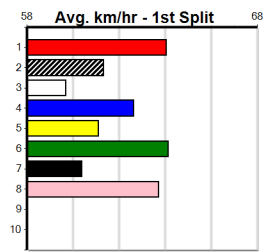

MELBOURNE CONTAINER PARK (300+RANK)

Distance: 400m, Race Type: Grade 7, Total Prizemoney: $1,530
1st: $1,000, 2nd: $320, 3rd: $160, 4th: $50

Watchdog Tips: [ ] [ ] [ ] [ ] [ ] Bet: [ ]

Form Box Wgt Dist Track Date Time BON Margin 1st/2nd (Time) PIR Checked Comment W/R Split 1 S/P Grade

BOSTON DASH [7]
BK Dog Jul-22 Sire: TOMMY SHELBY Dam: POPPO'S LEGACY
Owner(s): Millard Racing Group (SYN), S Millard, C Millard
Trainer: Scott Millard (Kyneton)
Winning Distances: < 300m (0) 300 - 399m (0) 400 - 499m (1) 500 - 599m (0) 600 - 699m (0) > 700m (0)
Winning Weights: 33.3(1)
8th (8) 33.1 400 GEL R4 05-Nov-24 23.42 22.46 14.00 BRONZE (22.46) M/78 . . . 8.81 $43.80 7
5th (5) 33.3 350 HVL R9 08-Nov-24 20.19 19.58 3.75L COMO PRINCE (19.93) M/5 . . . 6.85 $9.30 T3-7
8th (5) 33.3 350 HVL R4 15-Nov-24 20.23 19.39 7.50L WORLD WAR (19.73) M/7 . . . 6.83 $60.40 T3-7
6th (4) 33.6 425 BEN R10 20-Nov-24 25.13 24.19 11.00 GOT IMMUNITY (24.41) S/577 . . . 6.75 $8.70 7
4th (1) 34.3 350 HVL R9 13-Dec-24 20.15 19.52 5.50L BLAME ESMERALDA (19.78) S/5 . . . 6.76 $10.40 T3-RW
7th (5) 34.5 350 HVL R10 17-Dec-24 20.67 19.60 16.00 CHEWBACCA (19.60) S/5 . . . 6.88 $12.60 7
7th (5) 34.1 425 BEN R10 01-Jan-25 25.51 24.10 13.00 PIPPA (24.61) S/577 . . . 6.85 $19.10 7
7th (6) 33.7 300 HVL R9 13-Jan-25 17.84 16.95 10.00 BLACK FRIDAY (17.16) S/7 . . . 4.20 $19.20 7
Last 3 wins NOT included above
1st (6) 33.3 460 WGL R3 05-Sep-24 26.64 26.64 12.00 PARUMBA PRINCE (27.41) M/111 . SW . 6.73 $23.60 M

1

Box History table for Boston Dash with columns Bx, 1st, 2nd, 3rd, 4th, 5th, 6th, 7th, 8th and Prize Best Starts Trk/Dts APM.

PAYTON'S PEARL (NSW)[7]
BK Bitch Feb-22 Sire: MEPUNGA BLAZER Dam: GEORGIA ROSE
Owner(s): T Walters
Trainer: Troy Walters (Parwan)
Winning Distances: < 300m (0) 300 - 399m (1) 400 - 499m (0) 500 - 599m (0) 600 - 699m (0) > 700m (0)
Winning Weights: 27.4(1)
4th (5) 25.9 305 MTG R1 31-Oct-24 18.64 17.94 10.00 MAGIC MACK (17.94) . . . 5.88 $17.00 M
3rd (5) 26.3 305 MTG R2 14-Nov-24 18.92 17.86 2.00L BEAST STORM (18.77) . . . 6.15 $7.00 M
3rd (1) 27.0 305 MTG R1 21-Nov-24 18.20 18.07 1.75L MAMA CHICKEN (18.07) 0 . . . 6.00 $5.00 M
4th (1) 27.6 305 MTG R2 28-Nov-24 19.15 18.17 4.75L ASTON RAMONA (18.81) 0 . . . $13.00 M
4th (2) 27.2 305 MTG R1 19-Dec-24 18.45 17.80 2.00L HOTFOOT CUDDLES (18.30) 0 . . . 6.08 $5.50 M
1st (5) 27.4 305 MTG R1 02-Jan-25 18.01 17.72 3.5L COMPTON LILY (18.25) 0 SAMP . . . 5.91 $3.50 M
2nd (1) 27.2 305 MTG R2 09-Jan-25 18.14 18.12 0.25L RED TO BURN (18.12) . . . $23.00 RW
ST (-) 27.4 400 GEL 04-Feb-25 23.53 0.01L Trial Cleared M . . . 1of1 . . . ST
Last 3 wins NOT included above

2

Box History table for Payton's Pearl with columns Bx, 1st, 2nd, 3rd, 4th, 5th, 6th, 7th, 8th and Prize Best Starts Trk/Dts APM.