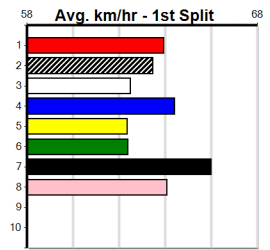

SPORTSBET SAME RACE MULTI (300+RANK)

Distance: 400m, Race Type: Grade 5, Total Prizemoney: $1,530
1st: $1,000, 2nd: $320, 3rd: $160, 4th: $50

Watchdog Tips:

Bet:

Form Box	Wgt	Dist	Track	Date	Time	BON	Margin	1st/2nd (Time)	PIR	Checked	Comment	WR	Split 1	S/P	Grade

BRIELLE (NSW)[5]
BK Bitch Feb-23 Sire: ALLEN DEED Dam: ELANDA BALE Trainer: Daniel Gibbons (Avalon)
Owner(s): F Herbert
Winning Distances: < 300m (0) 300 - 399m (2) 400 - 499m (1) 500 - 599m (0) 600 - 699m (0) > 700m (0)
Winning Weights: 25.7(1) 26.0(1) 26.3(1)

6th (1)	26.2	435	SLE	R1	05-Jan-25	25.21	24.30	8.00L ASTON WALKER (24.68)	M/766	.	.	.	5.38	$9.90	7
1st (4)	26.3	410	HOR	R3	14-Jan-25	23.58	23.00	2.50L ERIC QUIRK (23.75)	Q/11	.	SW	.	10.45	$2.30	X67H
6th (2)	26.0	410	HOR	R4	21-Jan-25	23.68	22.87	7.50L MADDY GIBLET (23.17)	M/67	.	.	.	10.69	$13.20	X67F
7th (1)	26.2	400	GEL	R11	28-Jan-25	23.29	22.32	9.00L BLAZING RIOT (22.68)	M/78	.	.	.	8.80	$5.40	6G
1st (2)	25.7	390	WBL	R2	06-Feb-25	22.34	21.86	0.50L CINDY'S FIRE (22.37)	M/33	.	.	.	8.82	$17.40	X67
6th (6)	26.1	450	WBL	R10	13-Feb-25	25.96	25.19	7.00L NAVY BLUE BUZZ (25.48)	M/888	.	.	.	6.98	$7.10	5
7th (1)	26.4	390	BAL	R12	21-Feb-25	22.56	21.63	8.50L PAW WINCEY (21.97)	M/57	.	.	.	8.72	$11.40	5NP
3rd (8)	26.5	390	BAL	R2	26-Feb-25	22.43	21.92	1.5L NEW LINE (22.34)	S/33	.	.	.	8.67	$2.80	5

Last 3 wins NOT included above

1st (5)	26.0	390	WBL	R1	19-Dec-24	22.41	21.82	2.75L ULTIMATE BLEND (22.59)	Q/11	.	.	.	8.56	$3.90	M

Prize Best Starts Trk/Dts APM: $6475.00, 23.29(1)-28/1/25, 11-3-1-1, 1-0-0-0, 5175

JERSEY JET (SA)[5]
BK Bitch Aug-22 Sire: FLYING RICCIARDO Dam: SELECT SOME Trainer: Mark Giddings (Heathcote)
Owner(s): M Giddings
Winning Distances: < 300m (0) 300 - 399m (1) 400 - 499m (2) 500 - 599m (0) 600 - 699m (0) > 700m (0)
Winning Weights: 24.7(1) 24.9(1) 25.7(1)

3rd (5)	26.1	425	BEN	R13	16-Jan-25	24.54	24.16	3.75L RAGING ELSA (24.28)	Q/222	.	SW	.	6.69	$3.40	T3-5
2nd (3)	25.9	400	GEL	R13	21-Jan-25	22.75	22.66	1.5L TRICKY DISCO (22.66)	Q/22	.	.	.	8.53	$3.30	5
2nd (1)	25.6	390	WBL	R6	27-Jan-25	22.83	22.29	3.00L BIG CONE TONE (22.62)	Q/22	.	.	.	8.92	$2.20	5
3rd (8)	26.1	390	SHP	R3	01-Feb-25	22.55	21.81	4.00L CATCH A COD (22.28)	M/33	.	.	.	8.69	$1.90	RW
3rd (6)	25.7	390	BAL	R12	10-Feb-25	22.51	22.09	6.00L PAW USAMI (22.09)	M/56	.	.	.	8.68	$8.40	T3-5
4th (5)	26.0	300	HVL	R4	14-Feb-25	17.35	16.83	0.75L GARY KNEW IT (17.30)	M/5	.	.	.	4.04	$25.50	T3-5
4th (7)	26.1	390	BAL	R3	17-Feb-25	22.49	22.25	3.5L ZESTY BOY (22.25)	M/44	.	.	.	8.56	$18.50	T3-5
8th (5)	26.4	390	SHP	R12	22-Feb-25	23.27	22.12	13.00L RAGING ELSA (22.37)	M/88	.	.	.	9.29	$26.90	5

Last 3 wins NOT included above

1st (4)	24.7	400	GEL	R2	18-Jun-24	22.72	22.63	3.75L AXEL'S RADAR (22.97)	Q/11	.	.	.	8.47	$15.50	M
1st (6)	24.9	300	HVL	R2	23-Aug-24	17.17	16.77	0.10L HUDSON FLYER (17.18)	M/3	.	.	.	4.01	$7.60	T3-7
1st (8)	25.7	400	GEL	R10	07-Jan-25	22.80	22.62	2.50L DECORATED (22.96)	M/11	.	.	.	8.37	$5.70	6G

Prize Best Starts Trk/Dts APM: $6235.00, 22.72(4)-18/6/24, 36-3-6-5, 13-2-3-1, 2939