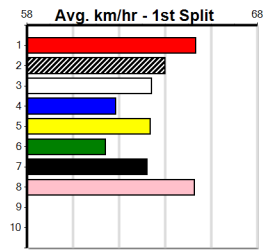

Geelong
10
9:45PM
(VIC time)

TOPCAT VIDEO PRODUCTIONS (300+RANK)

Distance: 400m, Race Type: Grade 6, Total Prizemoney: $1,530
1st: $1,000, 2nd: $320, 3rd: $160, 4th: $50

Watchdog Tips:

Bet:

Form Box	Wgt	Dist	Track	Date	Time	BON	Margin	1st/2nd (Time)	PIR	Checked	Comment	WR	Split 1	S/P	Grade

1

NIRRANDA GRACIE [6]

BD Bitch Jan-22 Sire: KINLOCH BRAE Dam: JUST LOVIN' IT
Owner(s): A Rippon
Winning Distances: < 300m (0) 300 - 399m (1) 400 - 499m (1) 500 - 599m (0) 600 - 699m (0) > 700m (0)
Winning Weights: 27.8(1) 28.7(1)

5th (3)	28.7	390	WBL	R1	25-Nov-24	22.85	22.27	3.75L HARLEY RIOT (22.60)	M/35	.	.	.	8.76	$11.80 M
5th (6)	28.4	450	WBL	R2	19-Dec-24	26.06	24.81	10.00 PAW FARINA (25.40)	M/565	.	.	.	6.80	$38.10 M
7th (2)	28.4	450	WBL	R1	23-Dec-24	26.79	25.79	7.50L PAW MAUD (26.28)	S/577	.	.	.	6.94	$4.60 M
1st (3)	27.8	450	WBL	R1	02-Jan-25	26.00	25.45	1.5L BLUE BENZ (26.10)	Q/111	.	.	.	6.69	$5.10 M
3rd (6)	27.6	450	WBL	R7	07-Jan-25	26.12	25.35	12.00 ASTON DARWIN (25.35)	M/553	.	.	.	6.80	$5.20 X67
7th (2)	28.1	450	WBL	R5	30-Jan-25	26.00	25.23	8.00L FEROCIOUS CANARY (25.47)	M/334	.	.	.	6.75	$40.10 X67
8th (2)	28.6	450	WBL	R9	13-Feb-25	26.35	25.19	12.00 BLUE MOON MARIE (25.57)	M/568	.	.	.	6.80	$64.50 X67
1st (4)	28.7	390	WBL	R9	24-Feb-25	22.65	22.18	0.50L MANA'S WAY (22.68)	M/32	.	.	.	8.75	$2.10 X67

Last 3 wins NOT included above

Trainer: Ashley Mcdowall (Nullawarre)

Box History

Bx	1st	2nd	3rd	4th	5th	6th	7th	8th
1				1				
2			1	1			2	2
3	1				1	1	1	1
4	1				1			
5								
6			1		1			
7		1						
8		1						1

Prize Best $3085.00
Starts 23.11(2)-3/5/24
Trk/Dts 19-2-2-2
APM 2-0-1-0
2293

2

GREEDY RICH [6]

BD Dog Feb-23 Sire: HIGH EARNER Dam: DEVEL SIXTEEN
Owner(s): Vi Alskar Hundar (SYN), A Lie, J Sharp
Winning Distances: < 300m (0) 300 - 399m (1) 400 - 499m (1) 500 - 599m (0) 600 - 699m (0) > 700m (0)
Winning Weights: 30.6(1) 31.6(1)

2nd (6)	30.0	390	WBL	R3	02-Jan-25	22.85	22.01	2.00L MORaine GRACE (22.72)	Q/22	.	.	.	8.84	$9.70 7
4th (1)	30.2	400	WGL	R9	09-Jan-25	22.95	22.59	2.75L JACK'S ELATION (22.76)	M/33	.	.	.	8.46	$7.10 T3-7
4th (7)	30.3	390	WBL	R4	13-Jan-25	23.08	22.26	3.25L OH SO BREE (22.86)	M/45	.	.	.	8.89	$5.40 7
8th (1)	31.0	390	SHP	R4	20-Jan-25	22.89	21.60	8.00L JOSH'S JET (22.36)	M/88	.	.	.	8.85	$15.50 X67
5th (4)	31.4	425	BEN	R7	29-Jan-25	24.55	24.04	6.50L BOLD DAZZLER (24.10)	M/554	.	.	.	6.80	$10.00 T3-RW
1st (1)	31.6	400	GEL	R9	04-Feb-25	23.17	22.71	2.25L ASTON DIMITRI (23.32)	Q/21	.	.	.	8.54	$2.10 X67
6th (8)	31.6	390	WBL	R5	10-Feb-25	22.83	22.04	7.00L MEMORIES OF ROSE (22.34)	M/66	.	.	.	8.83	$5.60 6G
4th (1)	31.2	400	GEL	R9	25-Feb-25	23.76	22.83	13.00 DOONGALLA BOY (22.91)	M/64	.	.	.	8.87	$2.80 T3-RW

Last 3 wins NOT included above

1st (7) 30.6 390 WBL R2 18-Nov-24 22.81 22.36 0.10L NOAH DEAR (22.81) M/22 . . . . . 8.86 $5.00 M

Trainer: Jason Sharp (Lara)

Box History

Bx	1st	2nd	3rd	4th	5th	6th	7th	8th
1	1			2				1
2		1						
3								
4					1			
5								
6		2					1	1
7	1			1			1	1
8						1		

Prize Best $3310.00
Starts 23.17(1)-4/2/25
Trk/Dts 15-2-3-0
APM 4-1-1-0
2490