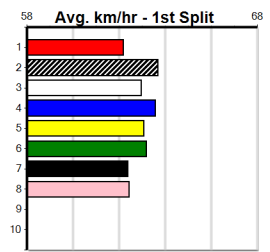

GAP (300+RANK)

Distance: 460m, Race Type: Grade 5, Total Prizemoney: $1,530
1st: $1,000, 2nd: $320, 3rd: $160, 4th: $50

Watchdog Tips:

Bet:

Form Box Wgt Dist Track Date Time BON Margin 1st/2nd (Time) PIR Checked Comment WR Split 1 S/P Grade

TEMPER TRAP [5]
BK Bitch Feb-22 Sire: MY REDEEMER Dam: WHATEVER I WANT
Owner(s): Low Key (SYN), C Mcilwraith, A Mcmannis, S Clark, S Baird
Trainer: Russell Edwards (Devon Meadow)

FURIOUS ANGEL [5]
BK Bitch Nov-20 Sire: FERNANDO BALE Dam: KOUTA AND CREAM
Owner(s): S Lithgow
Trainer: Sean Lithgow (Devon Meadows)

ASTON PACE [5]
WBE Bitch Jan-22 Sire: FERNANDO BALE Dam: ZOOM OUT
Owner(s): R Borda
Trainer: Stephen Tabb (Lara)

CHIRP THIRD [5]
F Dog Feb-22 Sire: SUPERIOR PANAMA Dam: ASH STAR
Owner(s): D Melder
Trainer: Denver Melder (Darley)

GARY ON STILTS [5]
BD Dog Oct-21 Sire: HARD STYLE RICO Dam: BROOKE'S WINGS
Owner(s): T Cantwell
Trainer: Russell Edwards (Devon Meadow)

1

2

3

4

5