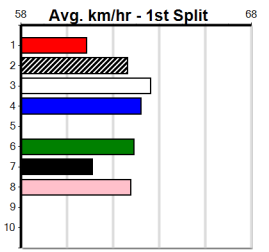

NP ELECTRICAL (300+RANK)

Distance: 460m, Race Type: Mixed 6/7, Total Prizemoney: $1,530
1st: $1,000, 2nd: $320, 3rd: $160, 4th: $50

Watchdog Tips: ☐ ☐ ☐ ☐ ☐ Bet:

1

STEAL THE SHOW [7]
BK Dog Nov-22 Sire: FLYING RICCIARDO Dam: MIRROR ILLUSION
Owner(s): Eye Candy (SYN), C Wilk, K Gorman Trainer: Christian Wilk (Tanjil South)
Winning Distances: < 300m (0) 300 - 399m (0) 400 - 499m (1) 500 - 599m (0) 600 - 699m (0) > 700m (0)
Winning Weights: 30.3(1)

Form	Box	Wgt	Dist	Track	Date	Time	BON	Margin	1st/2nd (Time)	PIR	Checked	Comment	WR	Split 1	S/P	Grade
5th (5)		30.1	460	WGL	R4	08-Nov-24	26.26	25.55	4.75L ONCE MORE (25.94)	S/876				6.79	$110.20	X67
3rd (6)		30.8	400	GEL	R10	24-Dec-24	23.36	22.49	2.75L PAW JOLYN (23.17)	M/66				9.02	$6.60	7
5th (5)		31.3	390	SHP	R9	02-Jan-25	22.84	22.20	4.75L HOT ROCKER (22.51)	M/58				8.91	$8.30	T3-7
4th (3)		31.3	400	GEL	R9	07-Jan-25	23.24	22.62	7.00L PUGSLEY (22.78)	S/85				8.83	$11.40	7
3rd (1)		31.4	350	HVL	R5	13-Jan-25	20.04	19.58	3.5L ARCHER NINE (19.81)	M/7				6.89	$8.40	X67
4th (4)		31.3	460	WGL	R5	16-Jan-25	26.39	25.68	11.00 EMPTINESS (25.68)	S/854				6.88	$6.90	X67
3rd (3)		31.6	460	GEL	R9	21-Jan-25	26.55	25.92	7.50L CARUGGI (26.04)	S/774				7.01	$53.80	7
6th (7)		32.6	510	SLE	R4	26-Jan-25	29.73	28.81	9.50L STORMY NEO (29.07)	S/865				9.79	$46.20	X67

Last 3 wins NOT included above

1st (8)		30.3	400	WGL	R1	04-Oct-24	23.43	22.71	3.5L BOIL THE BILLY (23.66)	M/53		SW		8.79	$69.90	M

Box History

Bx	1st	2nd	3rd	4th	5th	6th	7th	8th
1			1					
2								1
3				1				
4					1			
5				1	2			
6			1	1				
7						2		
8	1				1			

Prize Best Starts	$2610.00 26.44(8)-21/10/24
Trk/Dts	15-1-0-4 2-0-0-1
APM	1304

2

OUT OF ELITE [7]
RF Dog Feb-23 Sire: OUT OF RANGE Dam: CHLOE LOUISE
Owner(s): N Powell Trainer: Dylan Sharp (Lara)
Winning Distances: < 300m (0) 300 - 399m (0) 400 - 499m (1) 500 - 599m (0) 600 - 699m (0) > 700m (0)
Winning Weights: 30.2(1)

Form	Box	Wgt	Dist	Track	Date	Time	BON	Margin	1st/2nd (Time)	PIR	Checked	Comment	WR	Split 1	S/P	Grade
5th (4)		30.6	400	GEL	R9	19-Nov-24	23.65	22.65	15.00 EAT YOUR SPINACH (22.65)	M/75				9.06	$11.10	7
7th (3)		30.5	410	HOR	R3	26-Nov-24	24.08	22.97	12.00 PAW PASADENA (23.30)	M/88				11.08	$13.00	X67
7th (7)		30.3	450	WBL	R6	02-Dec-24	26.35	25.43	11.00 AGON CARMEL (25.60)	M/333				6.85	$2.50	X67
6th (7)		30.6	400	WGL	R2	06-Dec-24	23.23	22.44	11.00 PRETTY FOLLIE (22.52)	S/87				8.80	$23.80	7
3rd (3)		30.7	460	GEL	R6	10-Dec-24	26.34	25.99	5.00L VERY SNEAKY (25.99)	M/543				6.79	$24.10	X67
5th (8)		30.4	390	BAL	R9	03-Feb-25	22.90	22.23	7.00L SPECIAL PLAYS (22.44)	M/45				8.87	$6.20	T3-7
3rd (1)		30.5	390	WBL	R3	10-Feb-25	22.87	22.04	2.50L SHAKER STICKER (22.71)	M/45				8.95	$2.10	7
2nd (7)		30.3	450	WBL	R6	24-Feb-25	25.78	25.59	2.75L BINDY BLAZER (25.59)	M/543				6.82	$9.00	X67

Last 3 wins NOT included above

1st (8)		30.2	400	WGL	R1	31-Oct-24	22.93	22.67	1.25L ARKA CHIEF (23.00)	M/22				8.40	$3.40	T3-M

Box History

Bx	1st	2nd	3rd	4th	5th	6th	7th	8th
1			2					
2				1				
3			1					2
4					1			
5		1						1
6						1		
7		1						1
8	1	1			1			

Prize Best Starts	$2690.00 26.34(3)-10/12/24
Trk/Dts	15-1-3-3 1-0-0-1
APM	1660