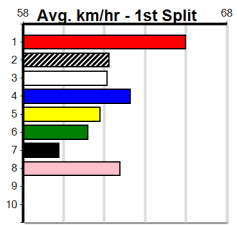

Bendigo

SPORTSBET SET A DEPOSIT LIMIT (300+)

Distance: 425m, Race Type: Maiden, Total Prizemoney: $1,530
1st: $1,000, 2nd: $320, 3rd: $160, 4th: $50

2

3:17PM

(VIC time)

MORAINÉ FELIX (5) has turned in some solid performances of late and he gets his chance to break through. ASTON DAICOS (7) was solidly placed at Healesville and he can settle on the speed. THERMAL SPARK (1) is never too far away

Watchdog Tips:

5

7

1

2

Bet:

Win 5