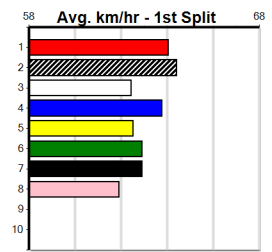

Bendigo

6

4:24PM

(VIC time)

JARROD LARKIN CONCRETING (300+ RANK)

Distance: 425m, Race Type: Grade 5, Total Prizemoney: $1,530
1st: $1,000, 2nd: $320, 3rd: $160, 4th: $50

BAG OF SNAGS (3) will appreciate the big drop in class and he just needs a clear crack in the middle stages. BLUE TICK NELSON (1) was impressive three runs back and he is drawn to get the breaks. BONA VISTA (4) can come out running

Watchdog Tips: 3 1 4 5 Bet: Box Trifecta 1,3,4,5 ($10 for 41.67%)

BLUE TICK NELSON [5] Impressive effort three runs back, main danger $3.60
BK Dog Apr-21 Sire: COLLISION Dam: ZARA'S ENTITY Trainer: Julie Chilcott (Heathcote)
Winning Distances: < 300m (0) 300 - 399m (0) 400 - 499m (8) 500 - 599m (0) 600 - 699m (0) > 700m (0)
Winning Weights: 31.3(1) 31.6(1) 31.7(3) 31.8(1) 31.9(1) 32.1(1)
Box History table and Prize Best Starts table included.

FOXY FAUN [5] Hit or miss early, will need to lead, tough ask $10.00
BD Bitch Aug-21 Sire: HARD STYLE RICO Dam: FAUN FLAME Trainer: Carol Jackson (Neilborough)
Winning Distances: < 300m (0) 300 - 399m (3) 400 - 499m (1) 500 - 599m (0) 600 - 699m (0) > 700m (0)
Winning Weights: 27.6(1) 27.8(1) 28.5(1) 28.8(1)
Box History table and Prize Best Starts table included.

BAG OF SNAGS [5] No luck of late, this is easier, hard to hold out $3.50
BK Dog Nov-22 Sire: BERNARDO Dam: HUSKY FLYER Trainer: Rodney Clark (Echuca Village)
Winning Distances: < 300m (0) 300 - 399m (0) 400 - 499m (3) 500 - 599m (0) 600 - 699m (0) > 700m (0)
Winning Weights: 36.6(1) 37.4(1) 37.8(1)
Box History table and Prize Best Starts table included.

BONA VISTA (NSW)[5] No luck in his past three, can atone, threat $4.20
BK Dog Nov-22 Sire: FERNANDO BALE Dam: CHAMPION MODEL Trainer: Matthew Marshall (Darley)
Winning Distances: < 300m (0) 300 - 399m (1) 400 - 499m (3) 500 - 599m (0) 600 - 699m (0) > 700m (0)
Winning Weights: 33.6(1) 34.0(1) 34.3(1) 34.6(1)
Box History table and Prize Best Starts table included.

HARD STYLE ROBBO (NSW)[Far from disgraced here last time, keep safe $8.00
RBD Dog Jan-22 Sire: HARD STYLE RICO Dam: HELLO ROBBO Trainer: Robert Hayes (Toolleen)
Winning Distances: < 300m (0) 300 - 399m (0) 400 - 499m (4) 500 - 599m (0) 600 - 699m (0) > 700m (0)
Winning Weights: 30.0(1) 30.5(1) 30.6(2)
Box History table and Prize Best Starts table included.