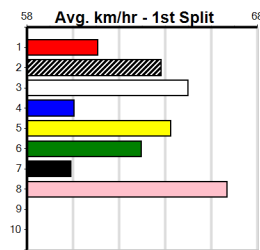

AVARD CIVIL (300+ RANK)

Distance: 425m, Race Type: Grade 5, Total Prizemoney: $1,530
1st: $1,000, 2nd: $320, 3rd: $160, 4th: $50

PERFECT REVENGE (8) will find this easier than his most recent racing and he should appreciate the wide draw. HE MAN (2) has a solid turn of foot and he should be in the mix from the outset. BERRY BLUE EVIE (6) showed improvement last time out

Watchdog Tips: 8 2 6 5 Bet: Win 8

Absolutely Frank [5] Steady since resuming, can push wide, risky $8.00
Owner(s): J Jacobs
Winning Distances: < 300m (0) 300 - 399m (2) 400 - 499m (1) 500 - 599m (0) 600 - 699m (0) > 700m (0)
Box History table and Prize Best Starts Trk/Dts APM

HE MAN [5] Solid muster, drops in class, clear danger $4.00
Owner(s): D Jarvis
Winning Distances: < 300m (0) 300 - 399m (10) 400 - 499m (0) 500 - 599m (0) 600 - 699m (0) > 700m (0)
Box History table and Prize Best Starts Trk/Dts APM

INTER SPARKLE [5] Recent form isn't great, needs to find plenty $7.50
Owner(s): Interthor (SYN), J Thorpe, T Interligi
Winning Distances: < 300m (0) 300 - 399m (5) 400 - 499m (6) 500 - 599m (1) 600 - 699m (0) > 700m (0)
Box History table and Prize Best Starts Trk/Dts APM

SHE'S ICONIC [5] Another who has struggled for a while, tested $21.00
Owner(s): G Nicoll
Winning Distances: < 300m (0) 300 - 399m (0) 400 - 499m (3) 500 - 599m (0) 600 - 699m (0) > 700m (0)
Box History table and Prize Best Starts Trk/Dts APM

THUNDER PIE [5] Not the worst, has early speed, keep safe $4.00
Owner(s): D Shovan
Winning Distances: < 300m (0) 300 - 399m (3) 400 - 499m (1) 500 - 599m (0) 600 - 699m (0) > 700m (0)
Box History table and Prize Best Starts Trk/Dts APM