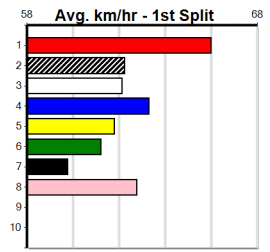

SPORTSBET SET A DEPOSIT LIMIT (300+)

Distance: 425m, Race Type: Maiden, Total Prizemoney: $1,530
1st: $1,000, 2nd: $320, 3rd: $160, 4th: $50

MORAINE FELIX (5) has turned in some solid performances of late and he gets his chance to break through. ASTON DAICOS (7) was solidly placed at Healesville and he can settle on the speed. THERMAL SPARK (1) is never too far away

Watchdog Tips: **5** **7** **1** **2** **Bet:** **Win 5**

1

THERMAL SPARK [M] **Placed in nine of 16 to date, can threaten** **$3.60**
LTBD Bitch Jan-23 Sire: AUSSIE INFRARED Dam: FAUN FLAME Trainer: Carol Jackson (Neilborough)
Owner(s): Big Three (SYN), M Dennis, M Bolger
Winning Distances: < 300m (0) 300 - 399m (0) 400 - 499m (0) 500 - 599m (0) 600 - 699m (0) > 700m (0)
Winning Weights:
4th (4) 26.3 350 HVL R2 10-Jan-25 20.09 19.60 1.25L ZINZAN HOLLY (20.02) M/3 . . . . . 6.68 $8.00 T3-M
2nd (2) 26.0 390 WBL R2 20-Jan-25 22.81 22.29 0.50L PAW RAKULA (22.79) Q/12 . . . . . 8.67 $5.20 M
2nd (2) 26.3 410 HOR R1 28-Jan-25 24.10 22.92 0.50L SOLAR EBONY (24.07) M/11 . . . . . 10.56 $22.40 M
3rd (3) 26.5 390 SHP R2 06-Feb-25 22.78 22.15 2.50L BULLSEYE BOB (22.62) M/24 . . . . . 8.73 $3.80 T3-M
3rd (7) 26.1 390 WBL R1 10-Feb-25 22.82 22.04 4.50L PAW VALENTINA (22.51) Q/34 . . . . . 8.72 $4.80 M
2nd (7) 25.8 390 WBL R1 17-Feb-25 22.77 22.12 3.00L PAW RAZOR (22.57) Q/13 . . . . . 8.75 $4.40 M
3rd (7) 26.2 300 HVL R1 21-Feb-25 17.45 16.55 5.50L FEEL THE RAGE (17.08) M/4 . . . . . 4.05 $4.90 T3-M
4th (7) 25.6 410 HOR R2 25-Feb-25 23.96 22.99 8.00L SPECIAL TEAMS (23.43) M/24 . . . . . 10.65 $8.20 M
. . . . . Last 3 wins NOT included above
. . . . .
. . . . .
. . . . .

Box History

Bx	1st	2nd	3rd	4th	5th	6th	7th	8th
1								
2		2						
3		1	2		1			
4					1			
5						1		
6								
7		1	2	1		1		
8				1	1	1		

Prize Best	$2580.00
Starts	24.98(7)-18/12/24
Trk/Dts	16-0-4-5
APM	2-0-0-1
	2148

2

BLAZING GEORGIE [M] **Resuming, not the worst, must keep safe** **$10.00**
BK Dog Nov-22 Sire: SHIMA SHINE Dam: WHITE AMBUSH Trainer: Wayne Hooke (Wellsford)
Owner(s): J Hooke
Winning Distances: < 300m (0) 300 - 399m (0) 400 - 499m (0) 500 - 599m (0) 600 - 699m (0) > 700m (0)
Winning Weights:
4th (6) 35.0 390 SHP R1 11-Nov-24 22.92 21.77 6.00L MARIONVALE KEV (22.53) S/73 . . . . . 8.92 $11.60 M
8th (7) 34.6 390 WBL R2 14-Nov-24 23.63 22.00 20.00 SHAKE THE DUST (22.27) S/78 . . . . . 9.29 $16.90 MH
7th (4) 34.9 425 BEN R1 20-Nov-24 25.33 24.19 13.00 CHRISTA'S GIRL (24.49) S/888 . . . . . 6.99 $4.20 M
5th (1) 34.7 410 HOR R1 26-Nov-24 24.20 22.97 7.00L FLYING TULLY (23.72) M/86 . . . . . 10.93 $8.40 M
3rd (2) 34.6 410 HOR R2 03-Dec-24 24.20 23.06 4.25L TOP FLIGHT (23.91) S/42 . . . . . 10.83 $40.40 M
4th (2) 34.6 410 HOR R1 10-Dec-24 23.79 23.06 5.00L THUNDERSTONE (23.45) M/22 . . . . . 10.50 $29.40 M
. . . . . Last 3 wins NOT included above
. . . . .
. . . . .
. . . . .

Box History

Bx	1st	2nd	3rd	4th	5th	6th	7th	8th
1					1			
2			1	1				
3								
4							1	
5								
6				1				
7								1
8								

Prize Best	$410.00
Starts	25.33(4)-20/11/24
Trk/Dts	6-0-0-1
APM	1-0-0-0
	246