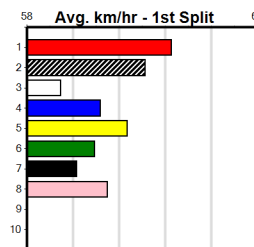

Bendigo

3

3:37PM

(VIC time)

HIP POCKET BENDIGO (300+ RANK)

Distance: 425m, Race Type: Maiden, Total Prizemoney: $1,530
1st: $1,000, 2nd: $320, 3rd: $160, 4th: $50

THERMAL FLAME (2) was impressive when placed here two runs back and she can go one better this time around. MY PAL PEDRO (4) is better than his past two runs and he can settle near the speed. HANDFUL OF CASH (5) can fire fresh

Watchdog Tips: **2** **4** **5** **1** **Bet:** **Win 2**

1

MISS JEKELL [M] **Better than her past few runs, must keep safe** **$7.50**

BE Bitch Feb-23 Sire: BEAST UNLEASHED Dam: SUMMER LOVIN' Trainer: Gary Edwards (Broadford)

Owner(s): D Plumridge
Winning Distances: < 300m (0) 300 - 399m (0) 400 - 499m (0) 500 - 599m (0) 600 - 699m (0) > 700m (0)

Winning Weights:

Run	Pos	Wgt	Dist	Track	Date	Time	BOB	Margin	1st/2nd (Time)	PIR	Checked	Comment	W/R	Split 1	S/P	Grade
2nd	(4)	28.6	350	HVL	R1	11-Nov-24	19.94	19.38	1.25L KING PLUM (19.85)	M/2	.	.	.	6.75	$5.50 M	
6th	(4)	28.5	390	SHP	R1	21-Nov-24	23.14	22.13	7.50L CATCH A COD (22.63)	M/45	.	.	.	8.89	$10.60 T3-M	
5th	(4)	28.7	390	SHP	R1	09-Jan-25	23.08	22.20	8.50L KRUGER ICON (22.51)	M/54	.	.	.	8.95	$14.20 M	
2nd	(8)	28.8	425	BEN	R3	15-Jan-25	24.86	24.09	3.00L ULTIMATE BLEND (24.67)	M/222	.	.	.	6.76	$13.10 M	
6th	(3)	28.8	450	SHP	R1	23-Jan-25	26.90	25.69	16.00 WHITE HAWK (25.81)	M/344	.	.	.	6.87	$26.90 T3-M	
8th	(1)	28.5	425	BEN	R2	29-Jan-25	25.21	24.04	6.50L THUNDER BAY (24.78)	M/335	.	.	.	6.73	$7.50 T3-M	
4th	(6)	28.9	300	HVL	R1	14-Feb-25	17.25	16.83	3.00L ELLEN ROSE (17.04)	.	.	.	.	4.01	$11.70 T3-M	
5th	(4)	29.0	300	HVL	R2	25-Feb-25	17.39	16.76	4.50L GREEK SNIPER (17.09)	Q/2	.	.	.	4.01	$6.30 M	

Last 3 wins NOT included above

Box History

Bx	1st	2nd	3rd	4th	5th	6th	7th	8th
1								1
2					1			
3							1	
4		2			2	1		
5								
6					1			
7								
8		1		1				

Prize Best $1160.00
Starts 24.86(8)-15/1/25
Trk/Dts 12-0-3-0
APM 2-0-1-0 686

2

THERMAL FLAME [M] **Great effort two runs back, hard to hold out** **$2.20**

RBD Bitch Jan-23 Sire: AUSSIE INFRARED Dam: FAUN FLAME Trainer: Cameron Taylor (Neilborough)

Owner(s): Big Three (SYN), M Dennis, M Bolger
Winning Distances: < 300m (0) 300 - 399m (0) 400 - 499m (0) 500 - 599m (0) 600 - 699m (0) > 700m (0)

Winning Weights:

Run	Pos	Wgt	Dist	Track	Date	Time	BOB	Margin	1st/2nd (Time)	PIR	Checked	Comment	W/R	Split 1	S/P	Grade
6th	(2)	26.2	390	SHP	R9	02-Sep-24	23.47	21.92	16.00 POCKET MOUSE (22.37)	M/56	.	.	.	8.95	$11.80 M	
3rd	(4)	27.4	425	BEN	R1	31-Jan-25	24.69	23.54	12.00 HAVE A CRACK (23.90)	M/333	.	.	.	6.63	$83.60 M	
4th	(5)	27.4	390	SHP	R3	06-Feb-25	23.04	22.15	9.00L FOXY JAY (22.44)	M/24	.	.	.	8.88	$6.10 T3-M	
4th	(5)	26.7	450	WBL	R2	10-Feb-25	26.21	25.82	1.5L BLUE BENZ (26.12)	M/324	.	.	.	6.80	$12.20 M	
4th	(8)	26.6	390	WBL	R2	17-Feb-25	23.27	22.12	11.00 PAW OLSON (22.54)	S/64	.	.	.	9.16	$2.70 M	
2nd	(4)	26.6	425	BEN	R1	21-Feb-25	24.39	24.24	1.75L BOGAN BEND (24.28)	M/322	.	.	.	6.63	$3.60 M	
5th	(6)	26.4	410	HOR	R1	25-Feb-25	24.13	22.99	2.25L MORAIN ELLA (23.98)	M/65	.	.	.	10.90	$3.20 M	

Last 3 wins NOT included above

Box History

Bx	1st	2nd	3rd	4th	5th	6th	7th	8th
1								
2							1	
3								
4		1	1					
5					2			
6						1		
7								
8					1			

Prize Best $755.00
Starts 24.39(4)-21/2/25
Trk/Dts 7-0-1-1
APM 2-0-1-1 703