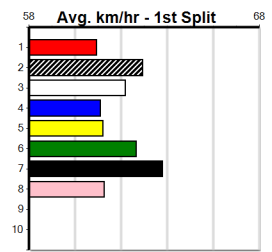

Bendigo
10
5:34PM
(VIC time)

SPORTSBET SAME RACE MULTI (300+ RANK)

Distance: 425m, Race Type: Mixed 6/7, Total Prizemoney: $1,530
1st: $1,000, 2nd: $320, 3rd: $160, 4th: $50

AXEDALE QUEEN (3) has continued to get better with every run and she was dominant at Ballarat.
HILLBILLY LEXI (7) has been placed in two of three since resuming and she looks the main danger.
MY MATE HUX (5) can run a cheeky race at odds

Watchdog Tips: **3** **7** **5** **2** **Bet:** **Win 3**

1

MISSY HIGHLAND [7] **Solid record here, draw may help, place claims** **$7.50**
BK Bitch Nov-22 Sire: HOOKED ON SCOTCH Dam: MISSY HA HA Trainer: Alan Bayliss (Daisy Hill)
Owner(s): Bulbay (SYN), P Bull, A Bayliss
Winning Distances: < 300m (0) 300 - 399m (0) 400 - 499m (1) 500 - 599m (0) 600 - 699m (0) > 700m (0)
Winning Weights: 25.8(1)

Run	Dist	Wgt	Sex	Age	Date	Time	Margin	1st/2nd (Time)	PIR	Checked	Comment	WR	Split 1	S/P	Grade
3rd (1)	25.5	425	BEN	R10	01-Jan-25	24.90	24.10	4.25L PIPPA (24.61)	M/223	.	.	.	6.77	$17.40	7
5th (3)	25.4	425	BEN	R9	08-Jan-25	24.86	23.64	11.00 PAW UCARTY (24.15)	M/655	.	.	.	6.84	$11.60	T3-7
5th (6)	26.0	410	HOR	R3	14-Jan-25	24.23	23.00	9.50L BRIELLE (23.58)	M/34	.	.	.	10.82	$16.40	X67H
2nd (8)	26.0	425	BEN	R3	22-Jan-25	24.89	24.31	5.50L BASEMENT (24.54)	M/222	.	.	.	6.70	$11.90	7
5th (7)	26.2	390	BAL	R10	27-Jan-25	23.02	22.25	10.00 THUNDERSTONE (22.32)	S/45	.	.	.	8.73	$68.50	T3-7
3rd (2)	25.8	425	BEN	R4	05-Feb-25	24.81	23.94	13.00 WILLOW SKYE (23.94)	S/333	.	.	W	6.87	$33.60	7
8th (4)	26.0	390	BAL	R2	10-Feb-25	23.40	22.09	11.00 MAGIC TIGERESS (22.68)	M/48	.	.	W	8.73	$16.50	T3-7
5th (5)	26.2	390	BAL	R3	24-Feb-25	23.06	22.11	9.00L TINKER NICK (22.44)	M/45	.	.	W	8.74	$43.70	T3-7

Last 3 wins NOT included above

Run	Dist	Wgt	Sex	Age	Date	Time	Margin	1st/2nd (Time)	PIR	Checked	Comment	WR	Split 1	S/P	Grade
1st (1)	25.8	425	BEN	R2	04-Dec-24	24.72	24.18	1.5L CIRCLE WORK (24.81)	M/111	.	.	SW	6.66	$14.20	M

Prize Best Starts Trk/Dts APM: $1640.00, 24.72(1)-4/12/24, 14-1-1-2, 8-1-1-2, 1112